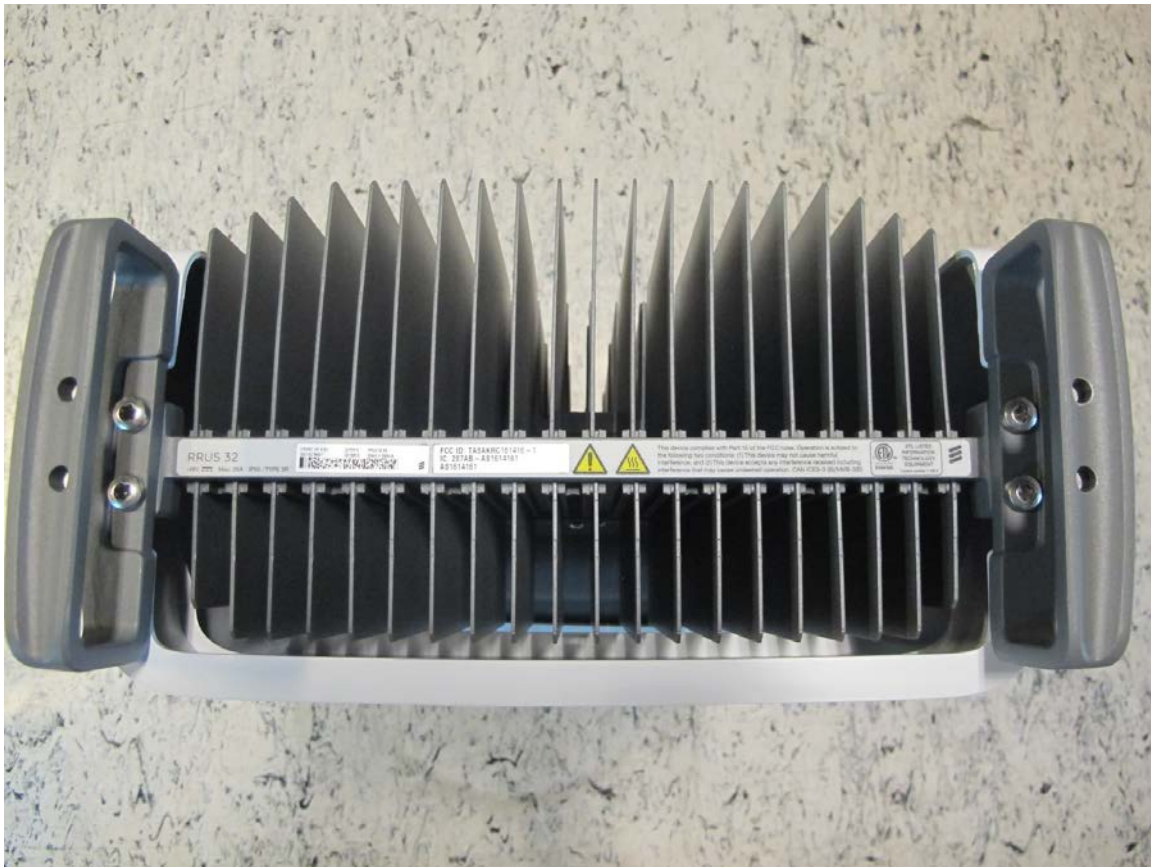

Exhibit 3 External photos
FCC ID: TA8AKRC161414-1
IC: 287AB-AS1614141

Front side

Exhibit 3 External photos
FCC ID: TA8AKRC161414-1
IC: 287AB-AS1614141

Rear side

Date
10/10/2015

Page
3(4)

Exhibit 3 External photos
FCC ID: TA8AKRC161414-1
IC: 287AB-AS1614141

Left side

Right side

Exhibit 3 External photos

10/10/2015

4(4)

FCC ID: TA8AKRC161414-1

IC: 287AB-AS1614141

Top side