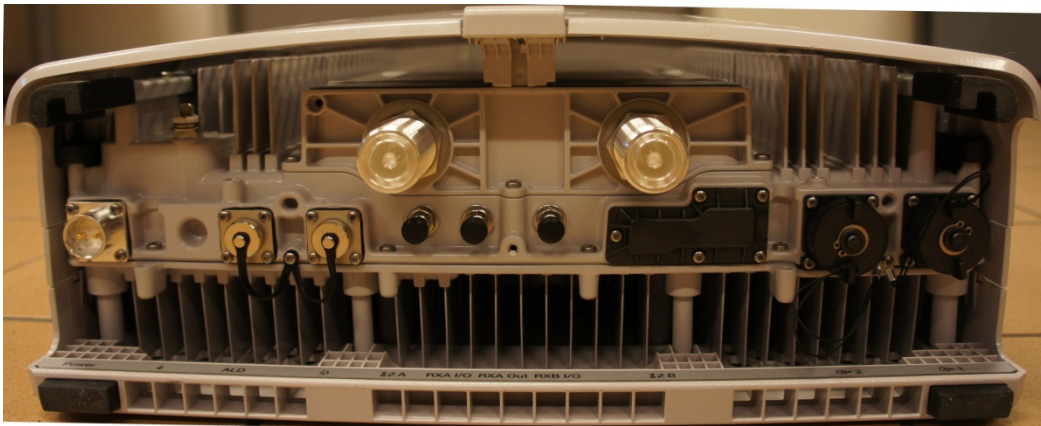

FCC ID: TA8AKRC161349-2  
IC: 287AB-AS1613492

Front side

Rear side

FCC ID: TA8AKRC161349-2  
IC: 287AB-AS1613492

Top side

Bottom side

**Exhibit 3 External photos**

Date  
2013-05-21

Page  
3(3)

FCC ID: TA8AKRC161349-2  
IC: 287AB-AS1613492

Left side

Rigth side