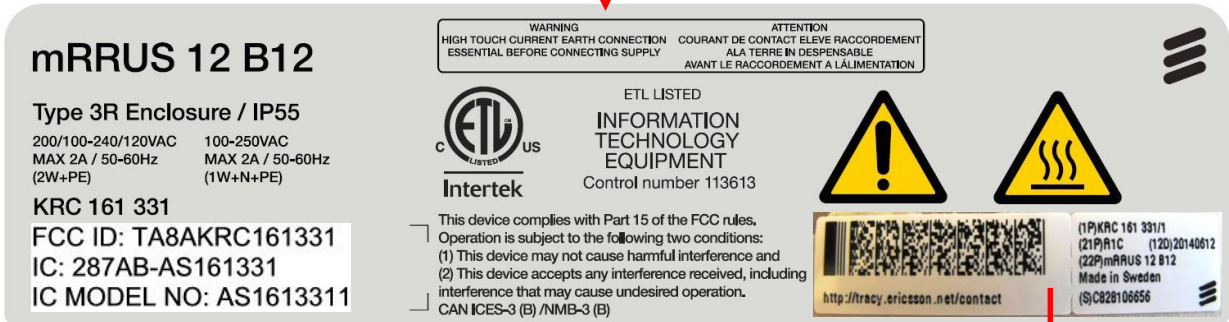

**Exhibit 3 External photos**

Date  
2014-06-12

Page  
1(4)

FCC ID: TA8AKRC161331  
IC: 287AB-AS161331

mRRUS 12 B12, KRC 161 331/1 Rev R1C  
mRRUS 12 B12, KRC 161 331/2 Rev R1C

Front side

Rear side

Left side

Righth side

FCC ID: TA8AKRC161331  
IC: 287AB-AS161331

Bottom side

FCC ID: TA8AKRC161331  
IC: 287AB-AS161331

Top side KRC 161 331/1

FCC ID: TA8AKRC161331  
IC: 287AB-AS161331

Top side KRC 161 331/2