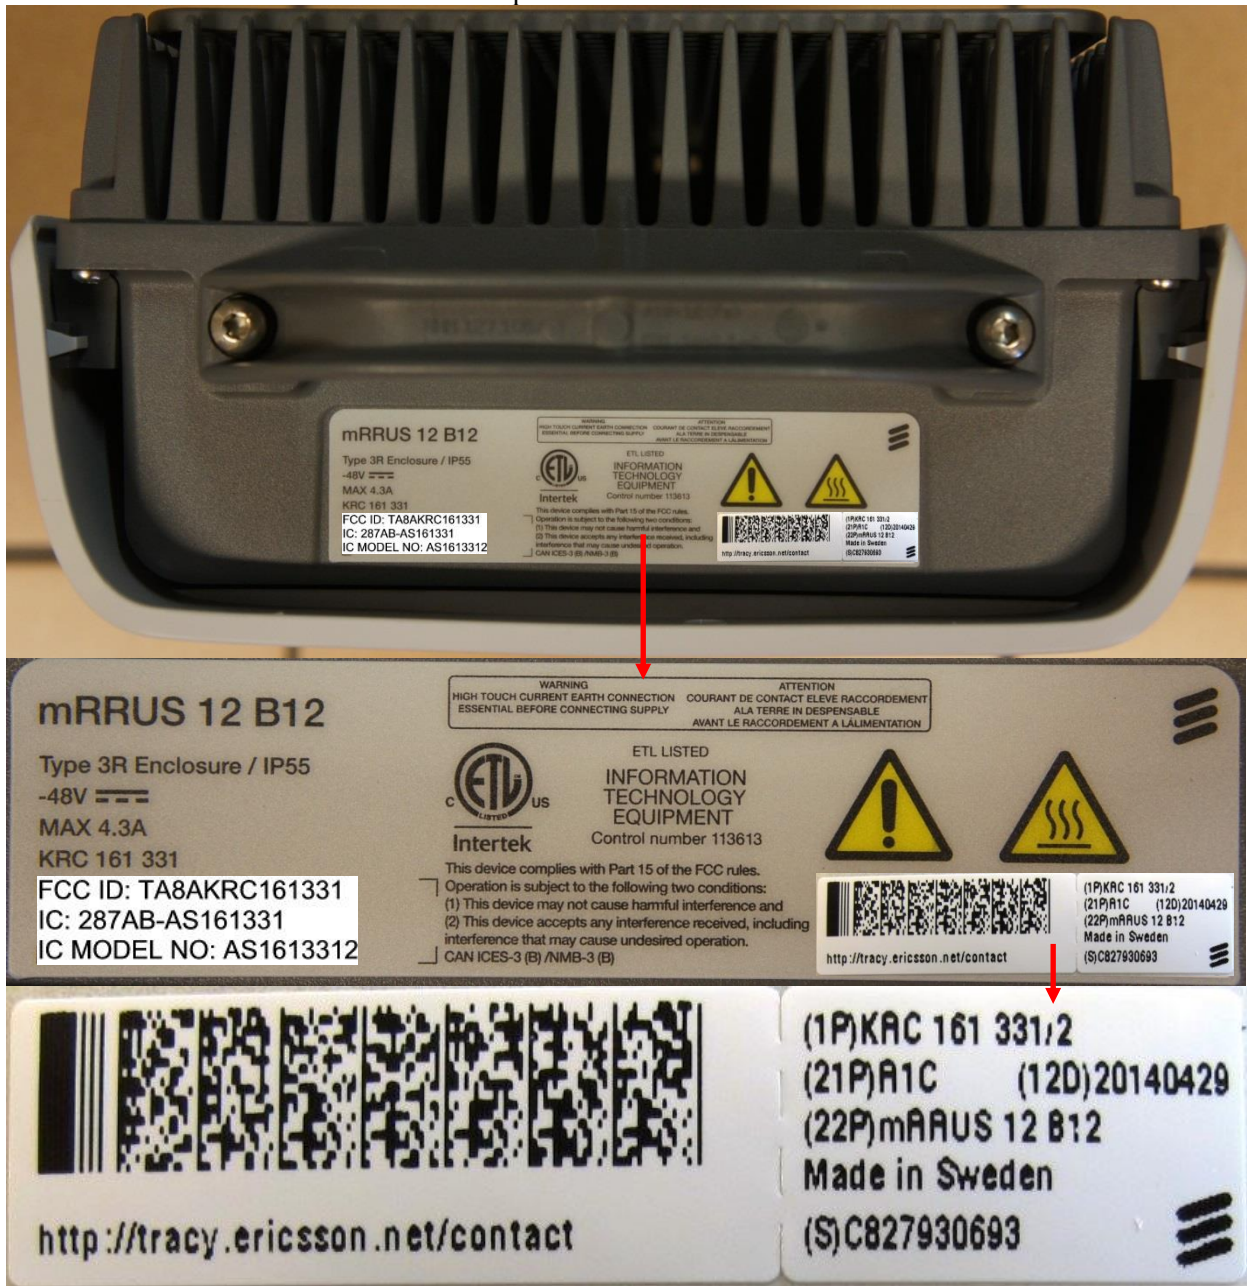

FCC ID: TA8AKRC161331
IC: 287AB-AS161331

Top side KRC 161 331/1

FCC ID: TA8AKRC161331
IC: 287AB-AS161331

Top side KRC 161 331/2

FCC ID: TA8AKRC161331
IC: 287AB-AS161331

Top side KRC 161 331/3

FCC ID: TA8AKRC161331
IC: 287AB-AS161331

Top side KRC 161 331/4