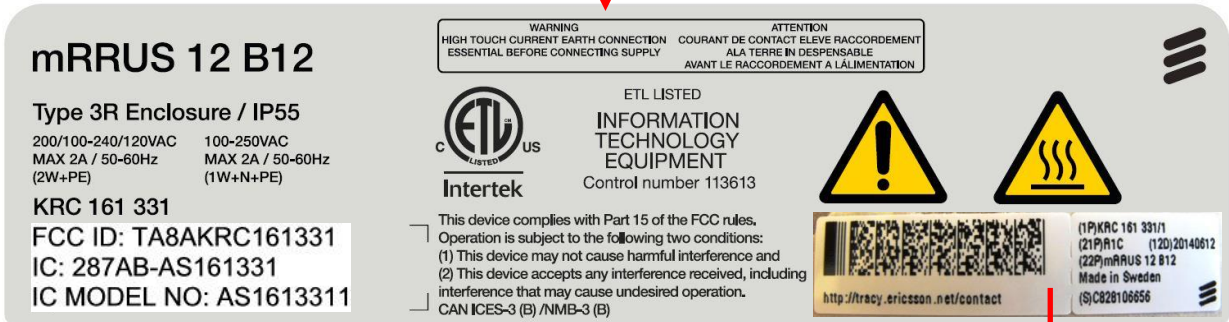

FCC ID: TA8AKRC161331
IC: 287AB-AS161331

Top side KRC 161 331/1

FCC ID: TA8AKRC161331
IC: 287AB-AS161331

Top side KRC 161 331/2

FCC ID: TA8AKRC161331
IC: 287AB-AS161331

Top side KRC 161 331/3

FCC ID: TA8AKRC161331
IC: 287AB-AS161331

Top side KRC 161 331/4