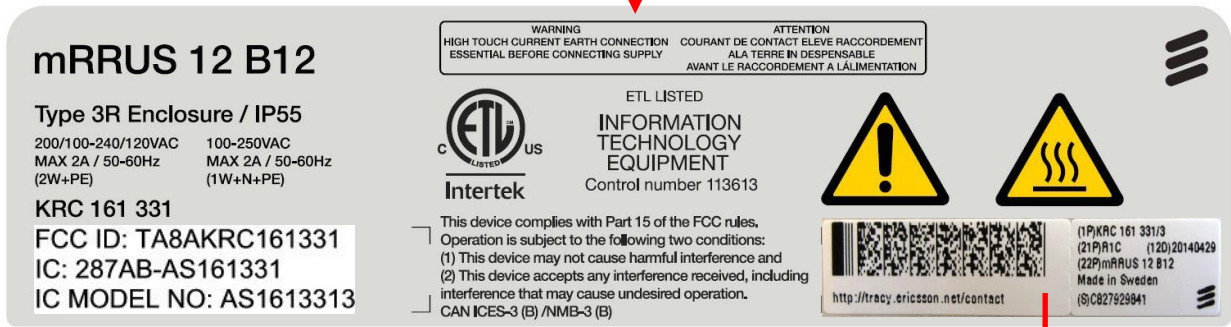

FCC ID: TA8AKRC161331
IC: 287AB-AS161331

Top side KRC 161 331/1

FCC ID: TA8AKRC161331
IC: 287AB-AS161331

Top side KRC 161 331/2

FCC ID: TA8AKRC161331
IC: 287AB-AS161331

Top side KRC 161 331/3

FCC ID: TA8AKRC161331
IC: 287AB-AS161331

Top side KRC 161 331/4