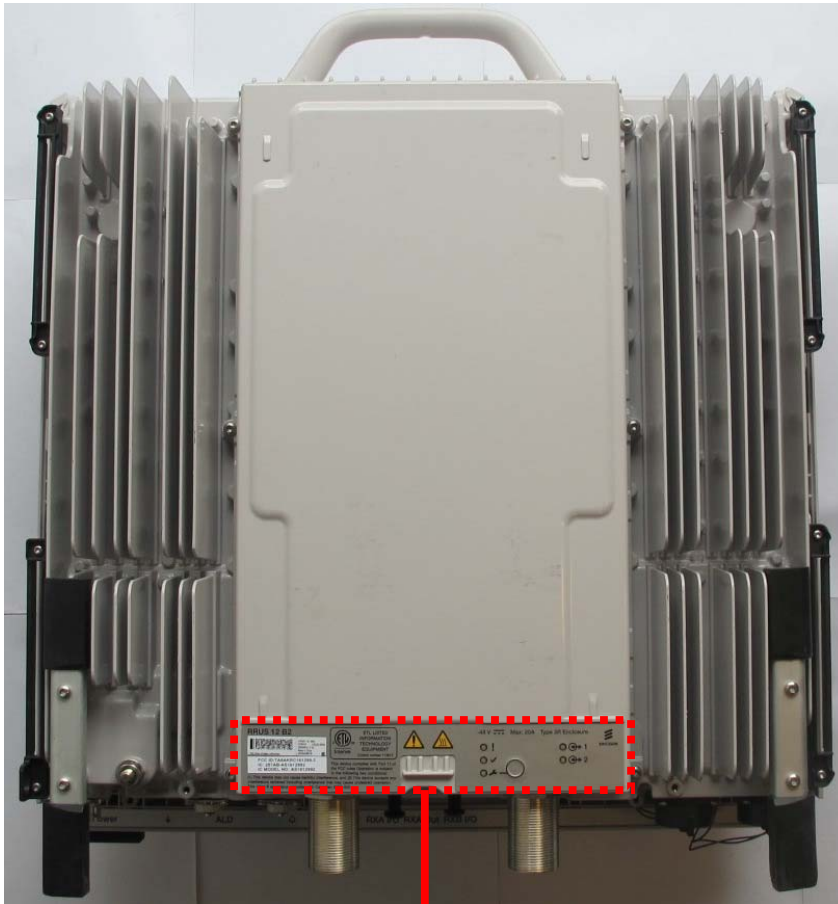

FCC ID: TA8AKRC161299-2
IC: 287AB-AS1612992

The ID label is located under the solar shield.

Solar shield removed:

FCC ID: TA8AKRC161299-2
IC: 287AB-AS1612992
IC MODEL NO: AS1612992