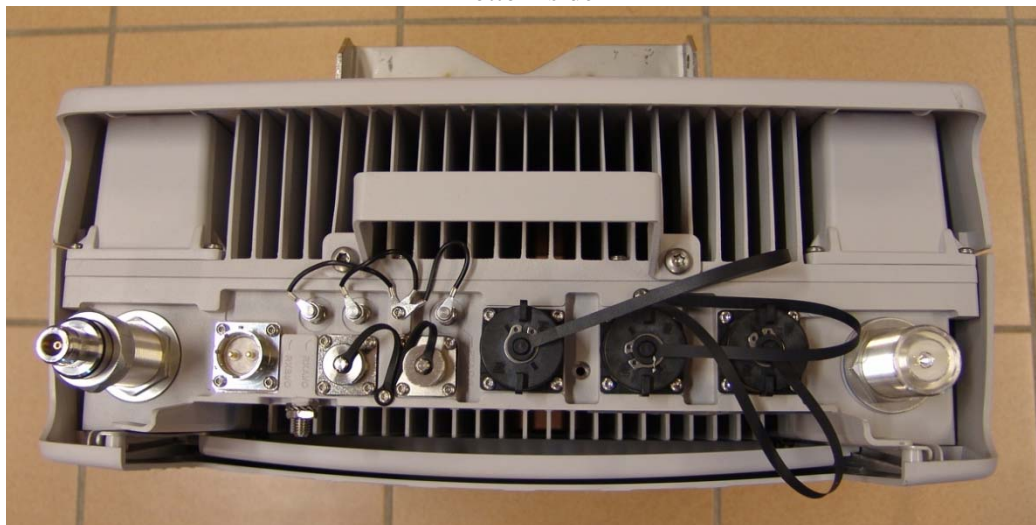

FCC ID: TA8AKRC161254-1
IC: 287AB-AS1612541

Front side

Rear side

Exhibit 3 External photos

Date
2011-03-17

Page
2(3)

FCC ID: TA8AKRC161254-1
IC: 287AB-AS1612541

Left side

Right side

FCC ID: TA8AKRC161254-1
IC: 287AB-AS1612541

Bottom side

Top side