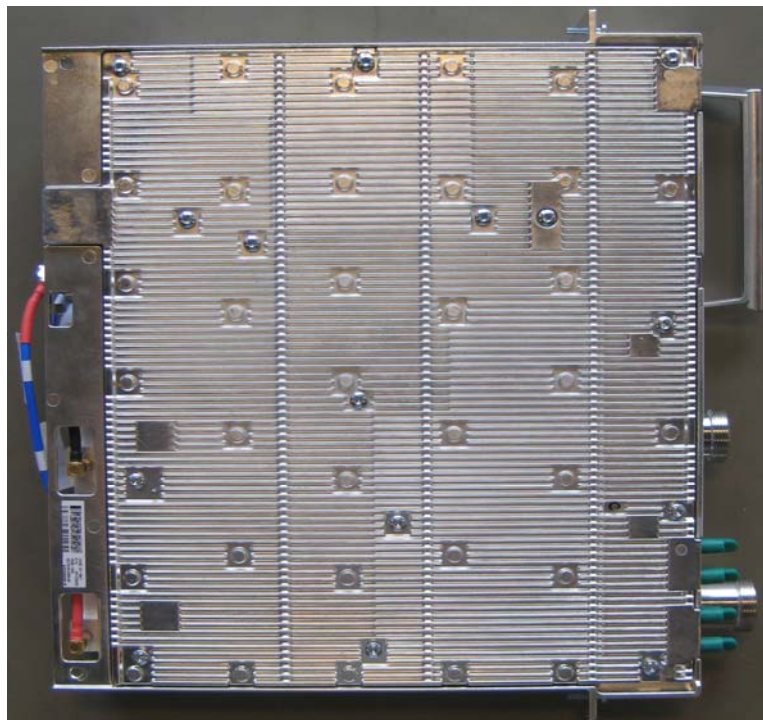

Exhibit 3 External photos

Date  
2010-06-28

Page  
1(3)

FCC ID: TA8AKRC161198-1  
IC: 287AB-AG1611981

Front side

Rear side

FCC ID: TA8AKRC161198-1  
IC: 287AB-AG1611981

Left side

Right side

**Exhibit 3 External photos**

Date  
2010-06-28

Page  
3(3)

FCC ID: TA8AKRC161198-1  
IC: 287AB-AG1611981

Top side

Bottom side