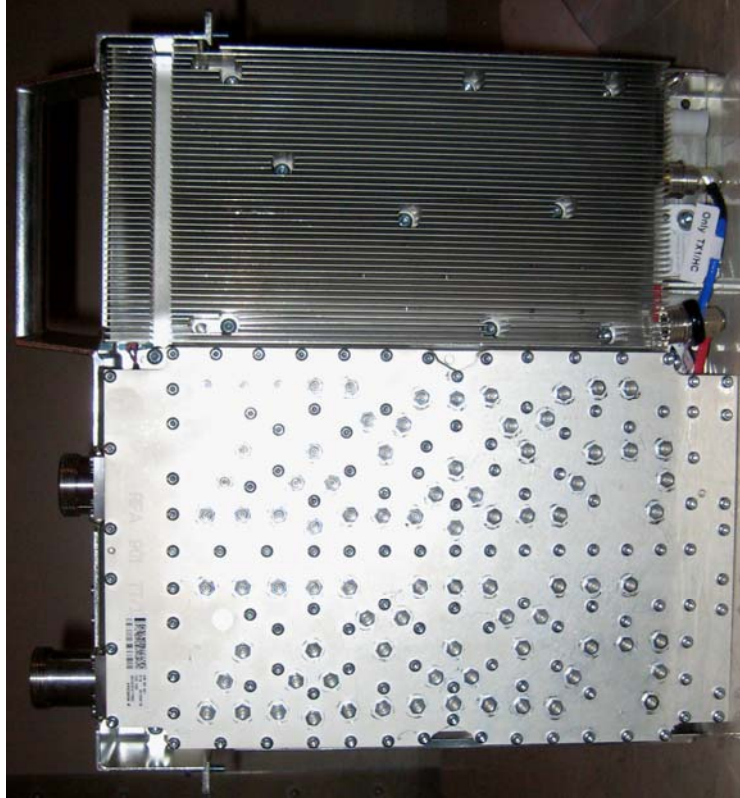

Exhibit 3 External photos

Date  
2010-06-28

Page  
1(3)

FCC ID: TA8AKRC161198-1  
IC: 287AB-AG1611981

Front side

Rear side

FCC ID: TA8AKRC161198-1  
IC: 287AB-AG1611981

Left side

Right side

**Exhibit 3 External photos**

Date  
2010-06-28

Page  
3(3)

FCC ID: TA8AKRC161198-1  
IC: 287AB-AG1611981

Top side

Bottom side