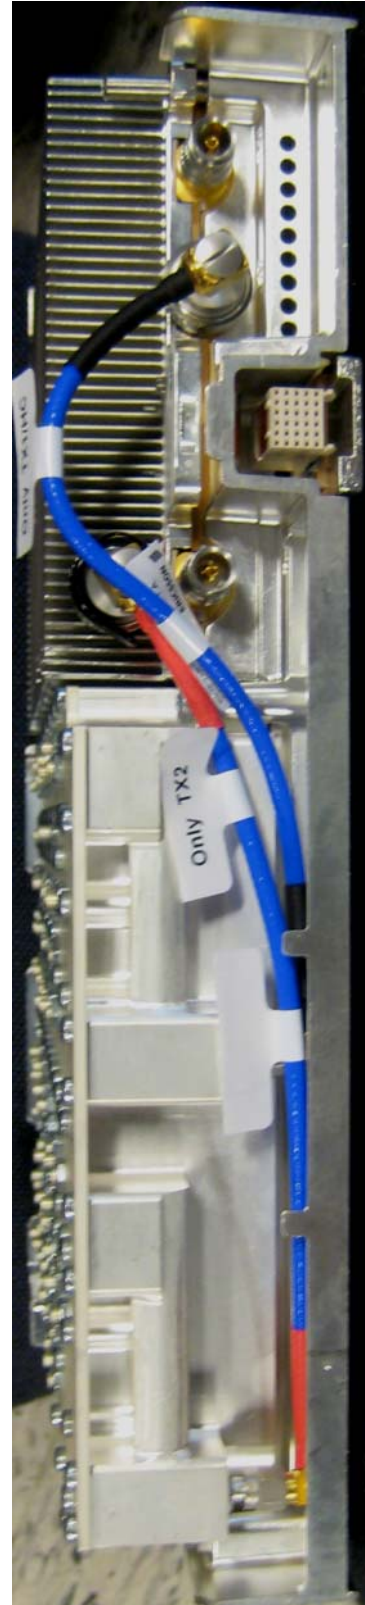

Exhibit 3 External photos

Date
2010-05-22

Page
1(3)

FCC ID: TA8AKRC161194-1
IC: 287AB-AG1611941

Front side

Rear side

FCC ID: TA8AKRC161194-1
IC: 287AB-AG1611941

Left side

Right side

Exhibit 3 External photos

Date
2010-05-22

Page
3(3)

FCC ID: TA8AKRC161194-1
IC: 287AB-AG1611941

Top side

Bottom side