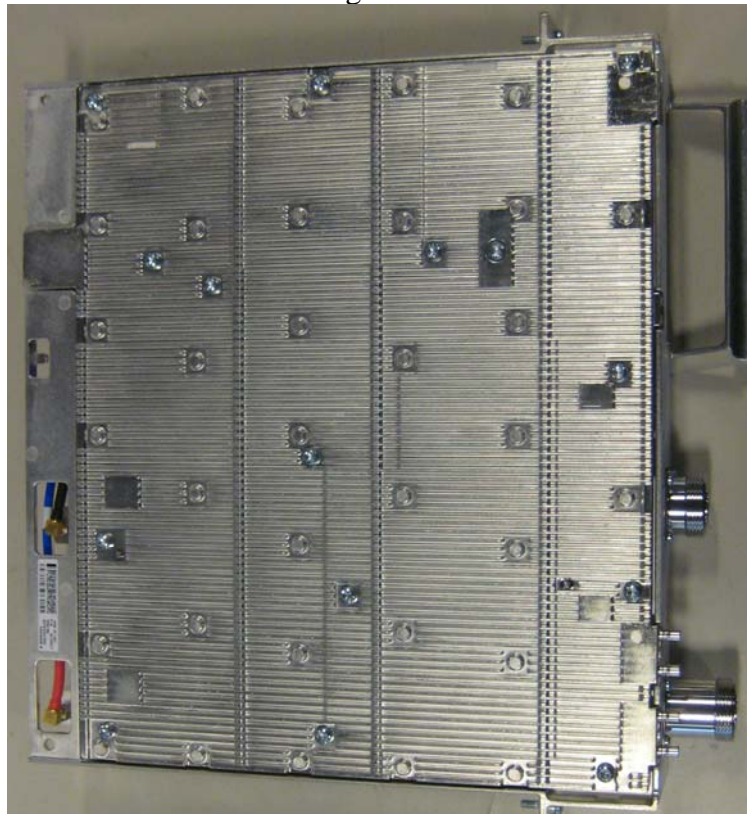

Exhibit 3 External photos

Date
2010-05-22

Page
1(3)

FCC ID: TA8AKRC161194-1
IC: 287AB-AG1611941

Front side

Rear side

FCC ID: TA8AKRC161194-1
IC: 287AB-AG1611941

Left side

Right side

Exhibit 3 External photos

Date
2010-05-22

Page
3(3)

FCC ID: TA8AKRC161194-1
IC: 287AB-AG1611941

Top side

Bottom side