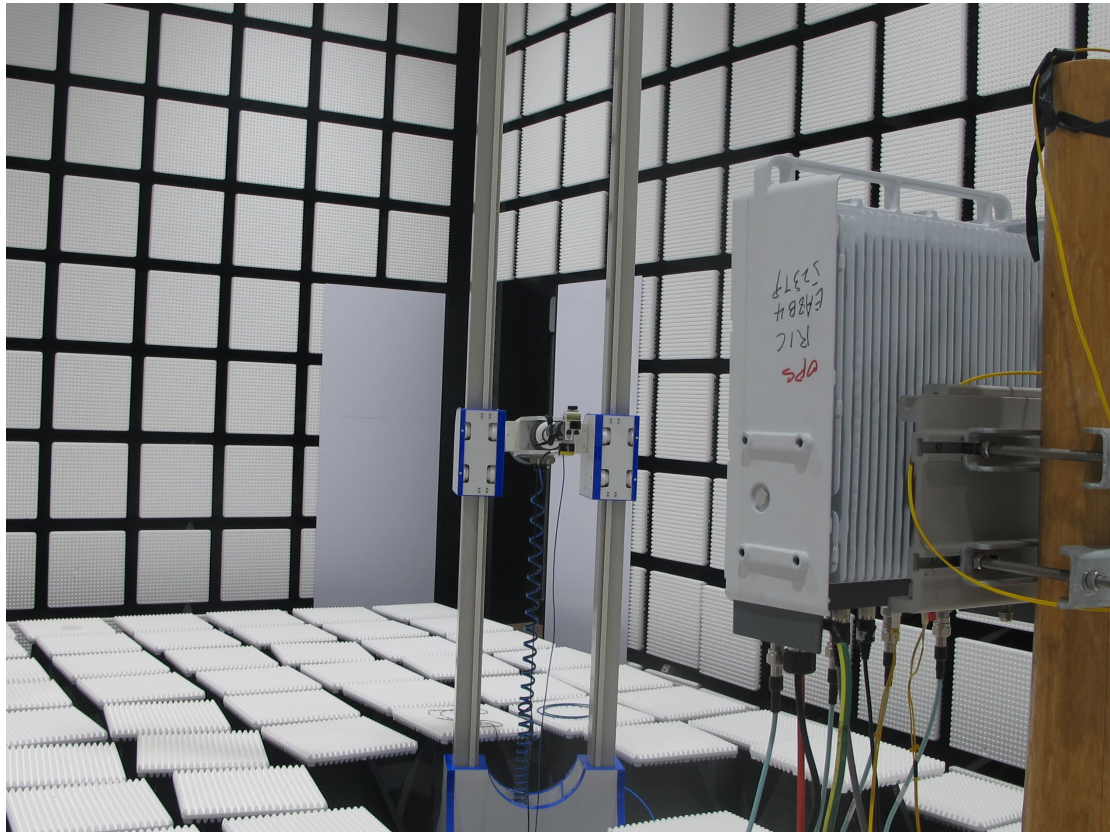

EUT Test Setup Photos

Pic1. Radiated spurious emission (30MHz-1GHz)

Pic2. Radiated spurious emission (1GHz-18GHz)

Pic3. Radiated spurious emission (18GHz-26.5GHz)

Pic4. Radiated spurious emission (26.5GHz-40GHz)