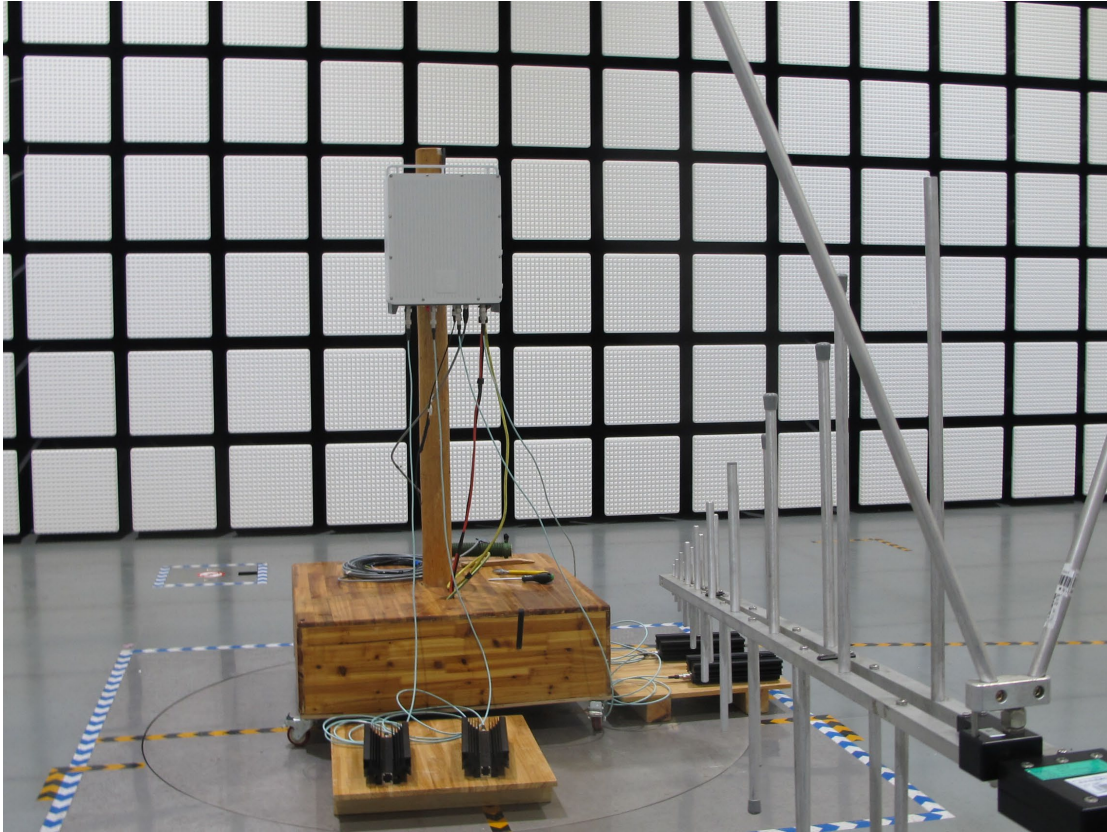

EUT Test Setup Photos

Pic1. Radiated spurious emission (30MHz-1GHz)

Pic2. Radiated spurious emission (1GHz-18GHz)

Pic3. Radiated spurious emission (18GHz-26.5GHz)

Pic4. Radiated spurious emission (26.5GHz-40GHz)