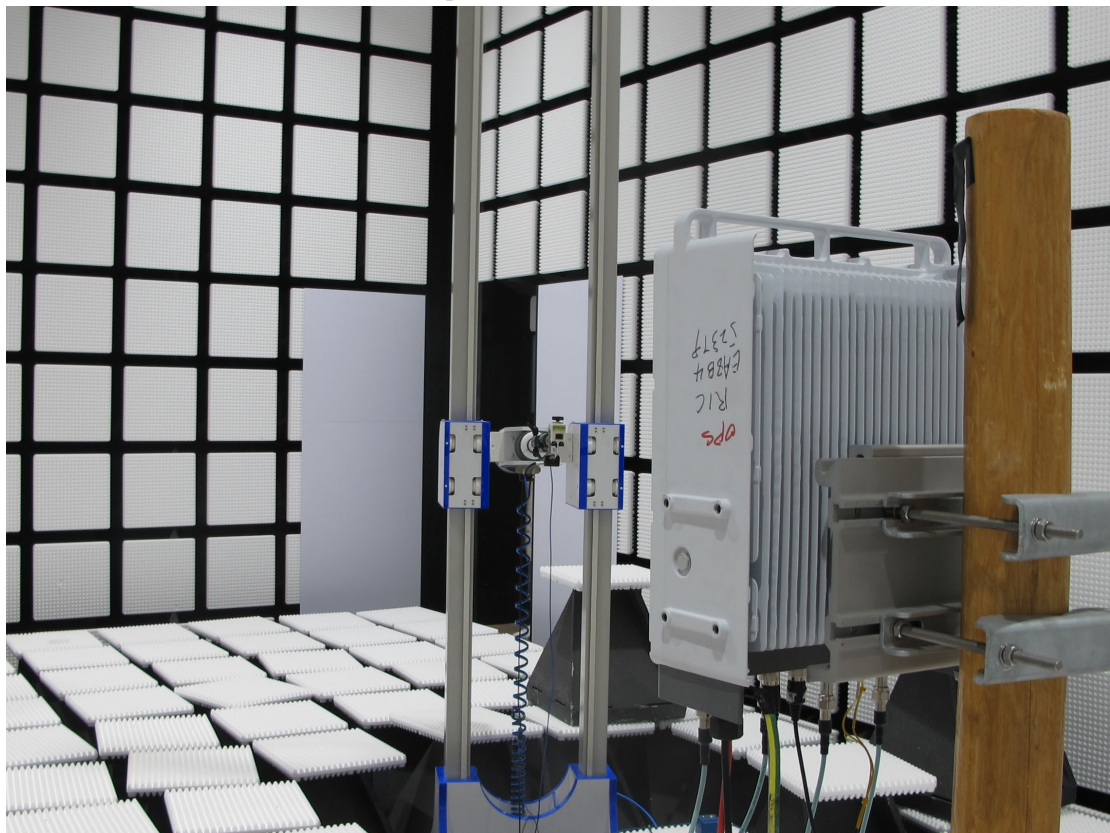

EUT Test Setup Photos

Pic1. Radiated spurious emission (30MHz-1GHz)

Pic2. Radiated spurious emission (1GHz-18GHz)

Pic3. Radiated spurious emission (18GHz-26.5GHz)

Pic4. Radiated spurious emission (26.5GHz-40GHz)