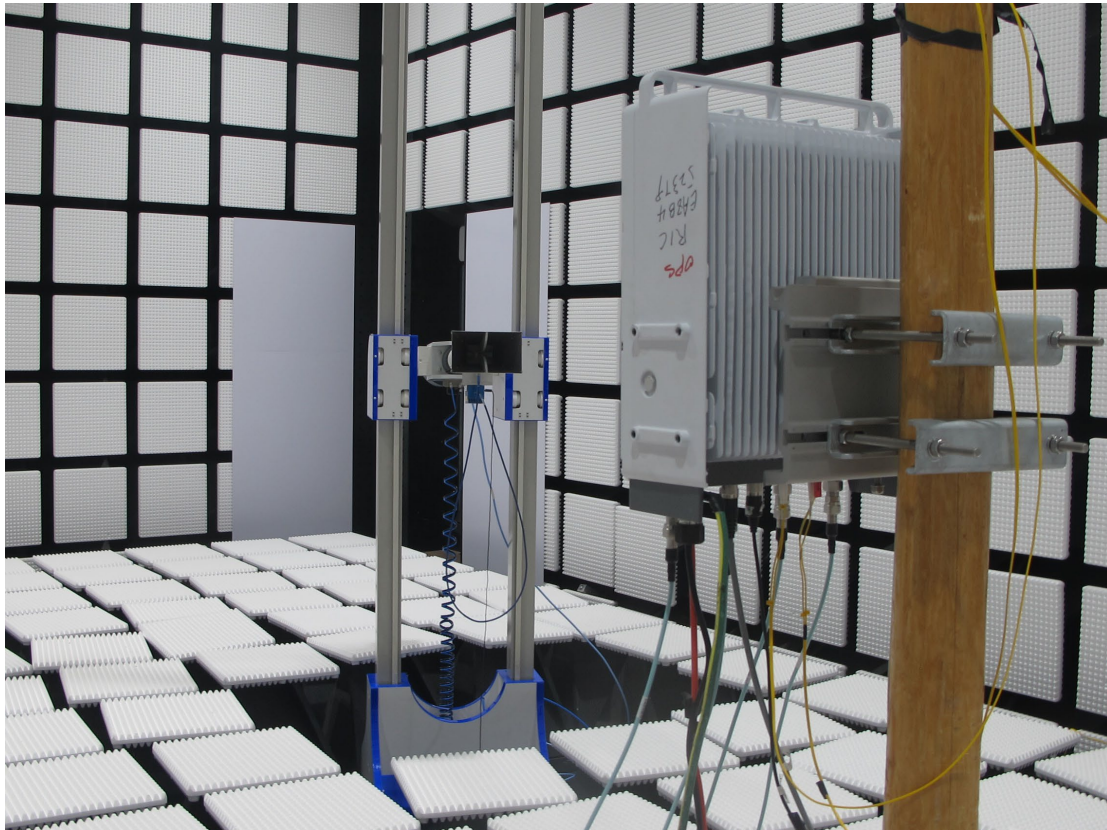

EUT Test Setup Photos

Pic1. Radiated spurious emission (30MHz-1GHz)

Pic2. Radiated spurious emission (1GHz-18GHz)

Pic3. Radiated spurious emission (18GHz-26.5GHz)

Pic4. Radiated spurious emission (26.5GHz-40GHz)