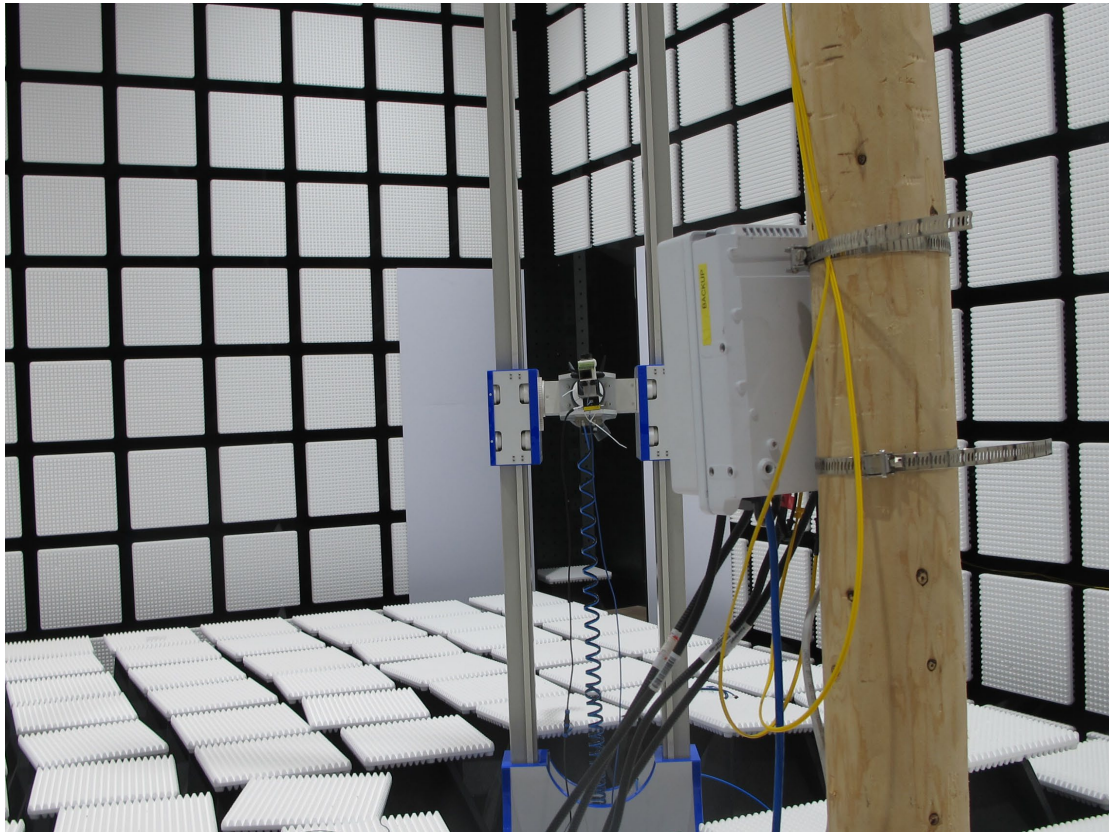

Exhibit 7 Test setup photos

EUT Test Setup Photos

Pic1. Radiated spurious emission (30MHz-1GHz)

Pic2. Radiated spurious emission (1GHz-18GHz)

Pic3. Radiated spurious emission (18GHz-26.5GHz)

Pic4. Radiated spurious emission (26.5GHz-40GHz)