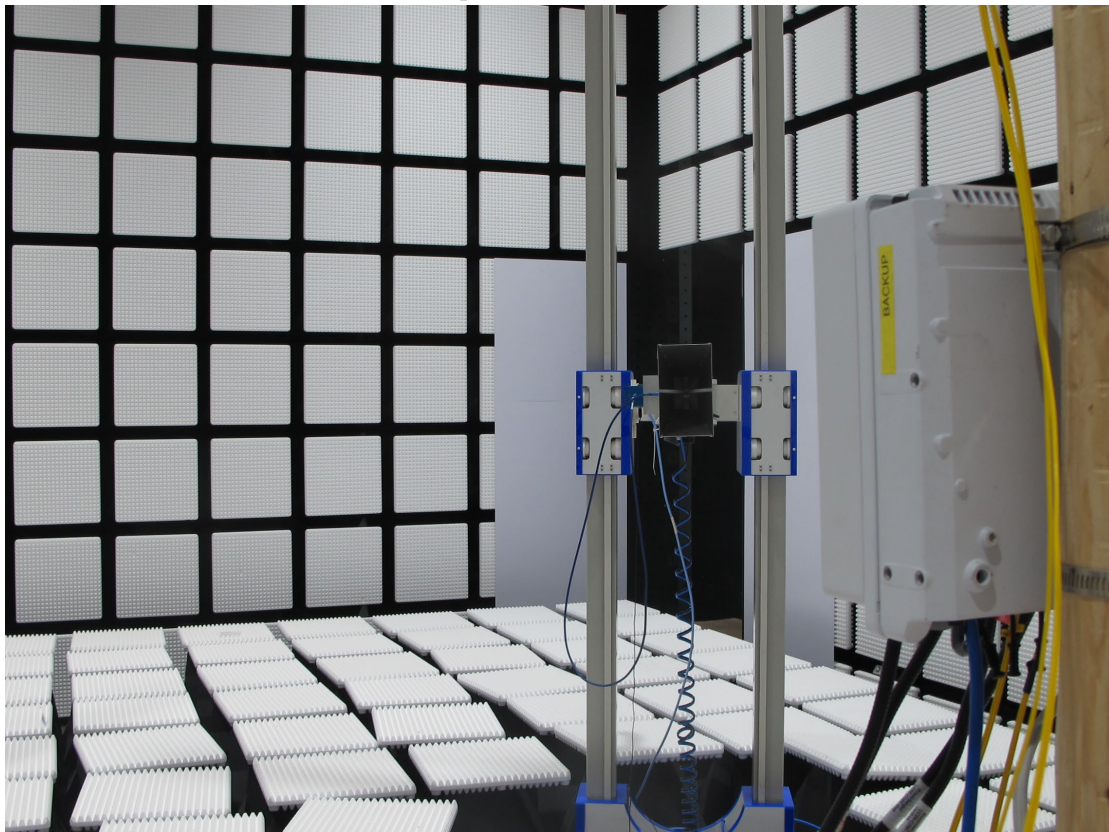

Exhibit 7 Test setup photos

EUT Test Setup Photos

Pic1. Radiated spurious emission (30MHz-1GHz)

Pic2. Radiated spurious emission (1GHz-18GHz)

Pic3. Radiated spurious emission (18GHz-26.5GHz)

Pic4. Radiated spurious emission (26.5GHz-40GHz)