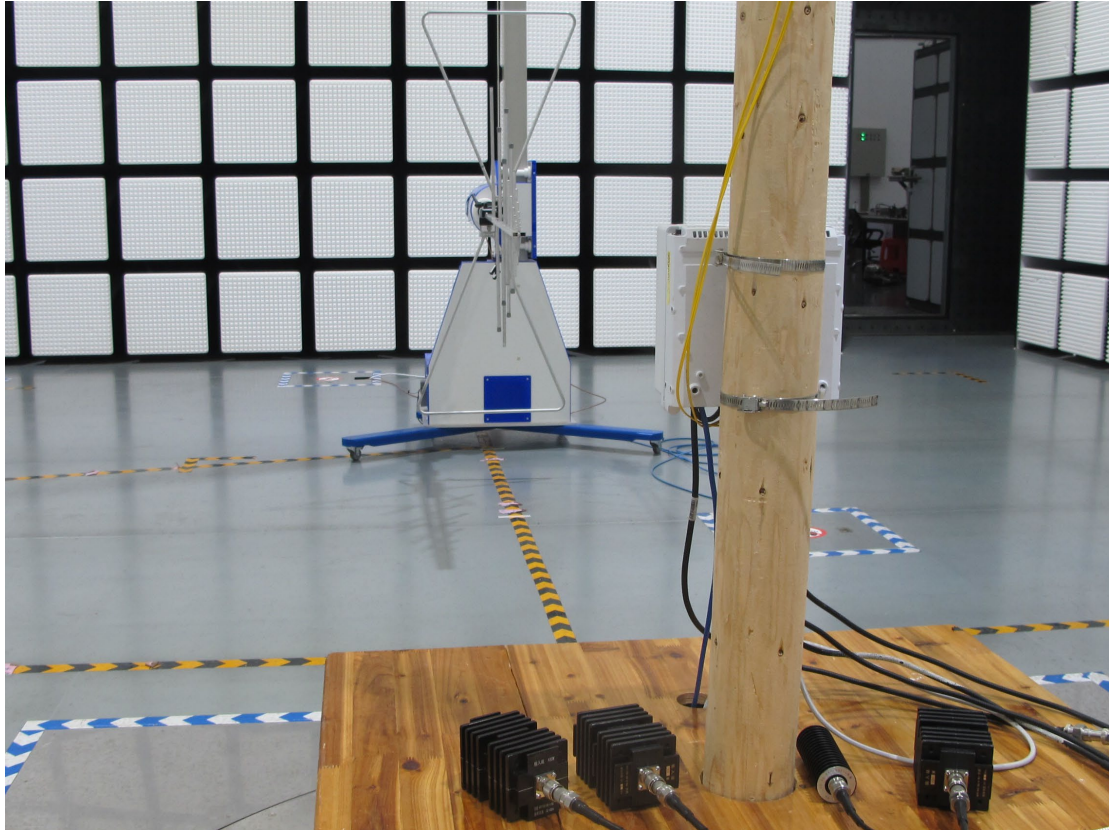

Exhibit 7 Test setup photos

EUT Test Setup Photos

Pic1. Radiated spurious emission (30MHz-1GHz)

Pic2. Radiated spurious emission (1GHz-18GHz)

Pic3. Radiated spurious emission (18GHz-26.5GHz)

Pic4. Radiated spurious emission (26.5GHz-40GHz)