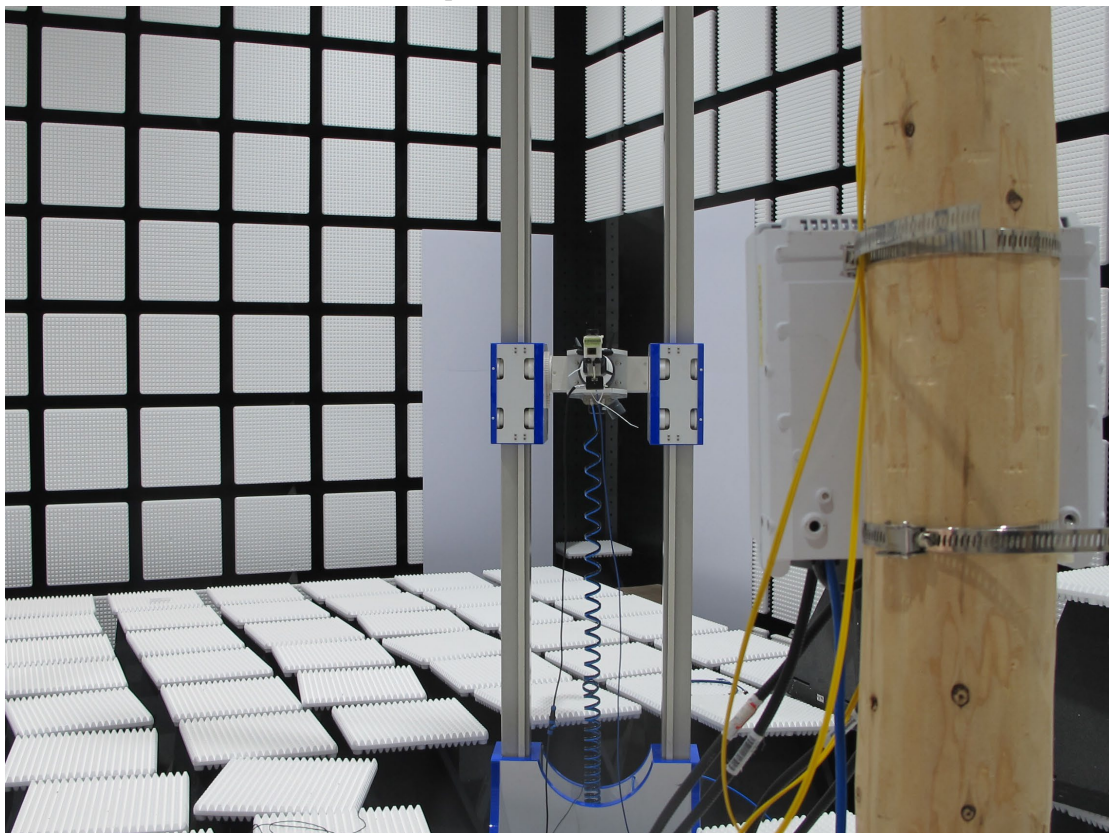

Exhibit 7 Test setup photos

EUT Test Setup Photos

Pic1. Radiated spurious emission (30MHz-1GHz)

Pic2. Radiated spurious emission (1GHz-18GHz)

Pic3. Radiated spurious emission (18GHz-26.5GHz)

Pic4. Radiated spurious emission (26.5GHz-40GHz)