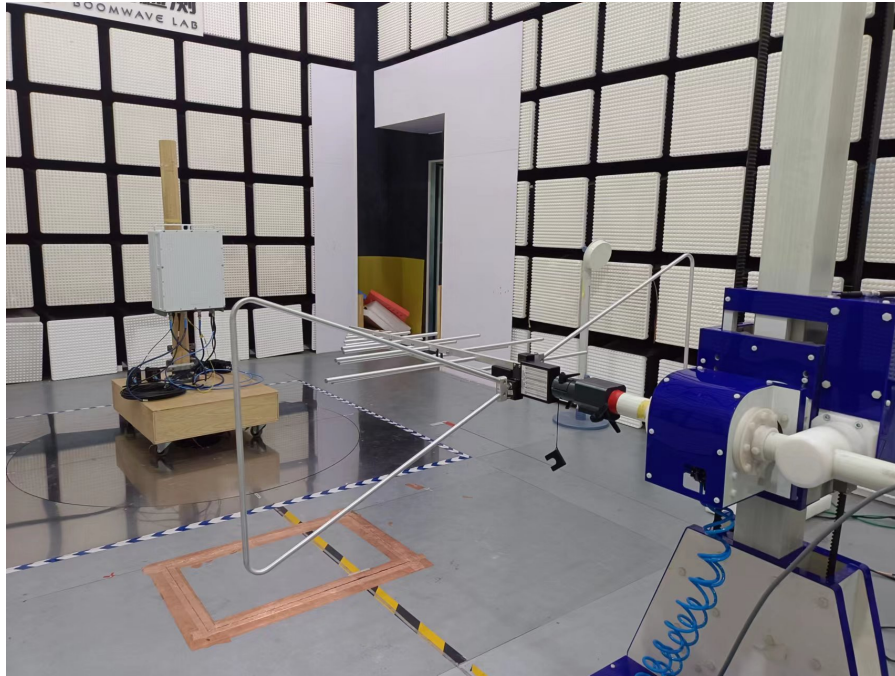

# Test Setup

1. Radiated Emission

30-1000MHz

1-9GHz