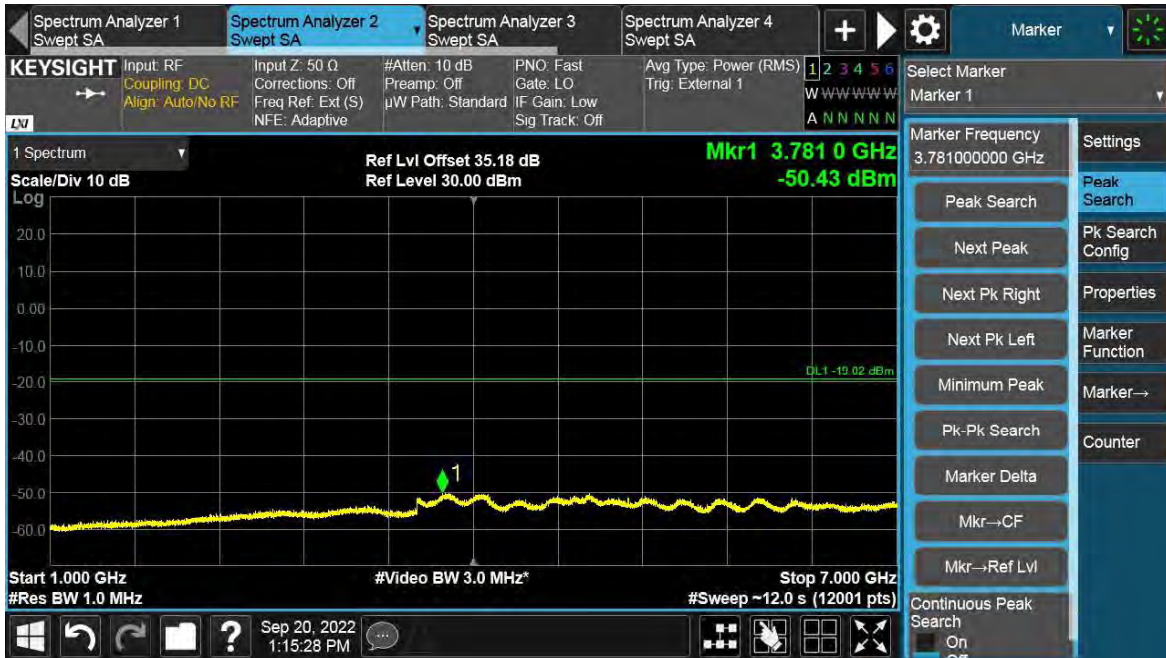

TEST REPORT

Antenna Port	Channel Position	LTE Modulation	LTE Channel Bandwidth (MHz)	Limit (dBm)
A	B	QPSK	20	-19.02
A	T	QPSK	20	-19.02

Channel Position B

Channel Position T

TEST REPORT

LTE-2C-UE

Antenna Port	Channel Position	LTE Modulation	LTE Channel Bandwidth (MHz)	Limit (dBm)
A	B	QPSK	5	-19.02
A	T	QPSK	5	-19.02

Channel Position B

TEST REPORT

Channel Position T

Total Quality. Assured.

TEST REPORT

TEST REPORT

Antenna Port	Channel Position	LTE Modulation	LTE Channel Bandwidth (MHz)	Limit (dBm)
A	B	QPSK	10	-19.02
A	T	QPSK	10	-19.02

Channel Position B

Total Quality. Assured.

TEST REPORT

Channel Position T

Total Quality. Assured.

TEST REPORT

TEST REPORT

Antenna Port	Channel Position	LTE Modulation	LTE Channel Bandwidth (MHz)	Limit (dBm)
A	B	QPSK	15	-19.02
A	T	QPSK	15	-19.02

Channel Position B

Channel Position T

TEST REPORT

LTE-6C-UE

Antenna Port	Channel Position	LTE Modulation	LTE Channel Bandwidth (MHz)	Limit (dBm)
A	B	QPSK	5	-19.02
A	T	QPSK	5	-19.02

Channel Position B

TEST REPORT