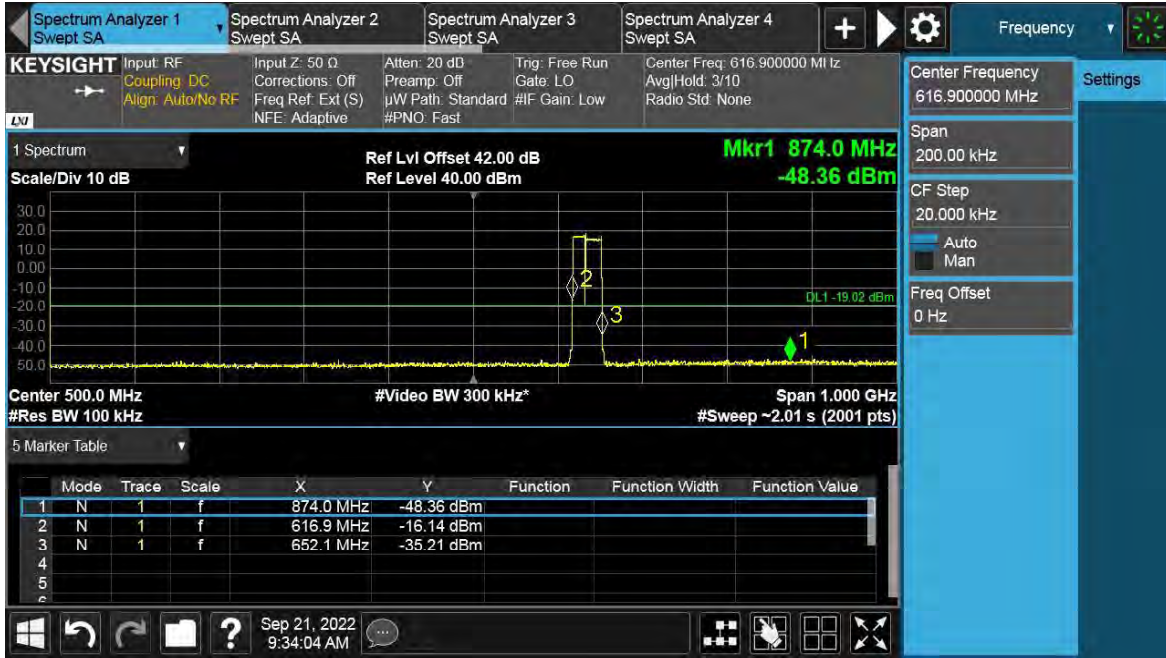

Channel Position B

Total Quality. Assured.

TEST REPORT

Channel Position T

Total Quality. Assured.

TEST REPORT

Total Quality. Assured.

TEST REPORT

Antenna Port	Channel Position	NR & GB Modulation	NR Carrier Bandwidth (MHz)	GB Carrier Bandwidth (MHz)	Limit (dBm)
A	M	QPSK	15	20	-19.02

Channel Position M

Total Quality. Assured.

TEST REPORT

Antenna Port	Channel Position	NR & GB Modulation	NR Carrier Bandwidth (MHz)	GB Carrier Bandwidth (MHz)	Limit (dBm)
A	M	QPSK	20	15	-19.02