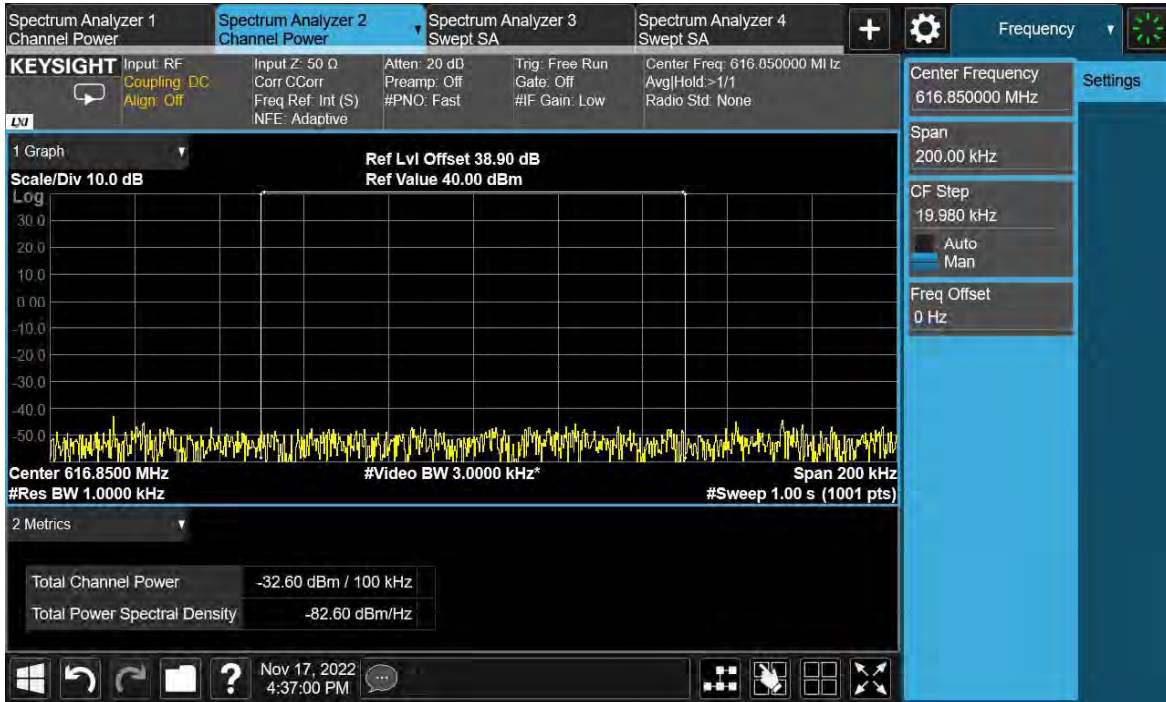

Antenna Port	Channel Position	NR & GB Modulation	NR Carrier Bandwidth (MHz)	GB Carrier Bandwidth (MHz)	Limit (dBm)
A	M	QPSK	15	20	-19.02

Channel Position M

Total Quality. Assured.

TEST REPORT

Antenna Port	Channel Position	NR & GB Modulation	NR Carrier Bandwidth (MHz)	GB Carrier Bandwidth (MHz)	Limit (dBm)
A	M	QPSK	20	15	-19.02