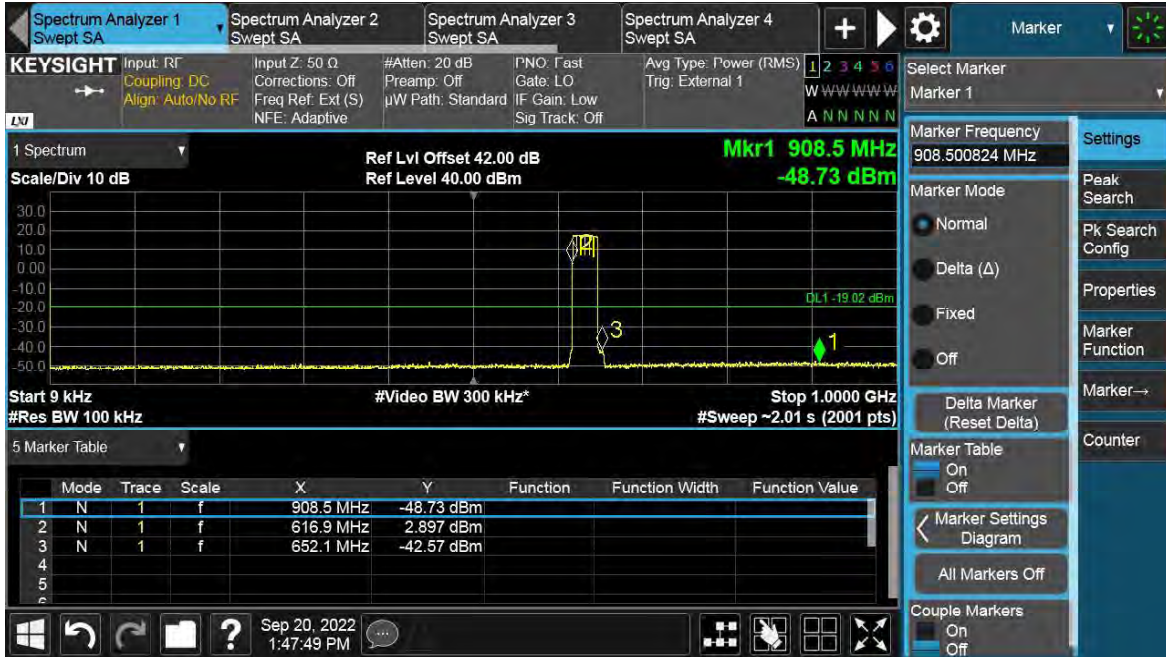

Channel Position B

Total Quality. Assured.

TEST REPORT

Channel Position T

Total Quality. Assured.

TEST REPORT

TEST REPORT

Antenna Port	Channel Position	LTE Modulation	LTE Channel Bandwidth (MHz)	Limit (dBm)
A	B	QPSK	15	-19.02
A	T	QPSK	15	-19.02

Channel Position B

Channel Position T

TEST REPORT

LTE-6C-UE

Antenna Port	Channel Position	LTE Modulation	LTE Channel Bandwidth (MHz)	Limit (dBm)
A	B	QPSK	5	-19.02
A	T	QPSK	5	-19.02

Channel Position B

TEST REPORT

Channel Position T

Total Quality. Assured.

TEST REPORT

TEST REPORT

SA-1C-UE

Antenna Port	Channel Position	SA Modulation	SA Channel BW (MHz)	Limit (dBm)
A	B	QPSK	0.2	-19.02
A	T	QPSK	0.2	-19.02

Channel Position B

TEST REPORT

Channel Position T

Total Quality. Assured.

TEST REPORT

TEST REPORT

SA-2C-UE

Antenna Port	Channel Position	SA Modulation	SA Channel BW (MHz)	Limit (dBm)
A	B	QPSK	0.2	-19.02
A	T	QPSK	0.2	-19.02

Channel Position B