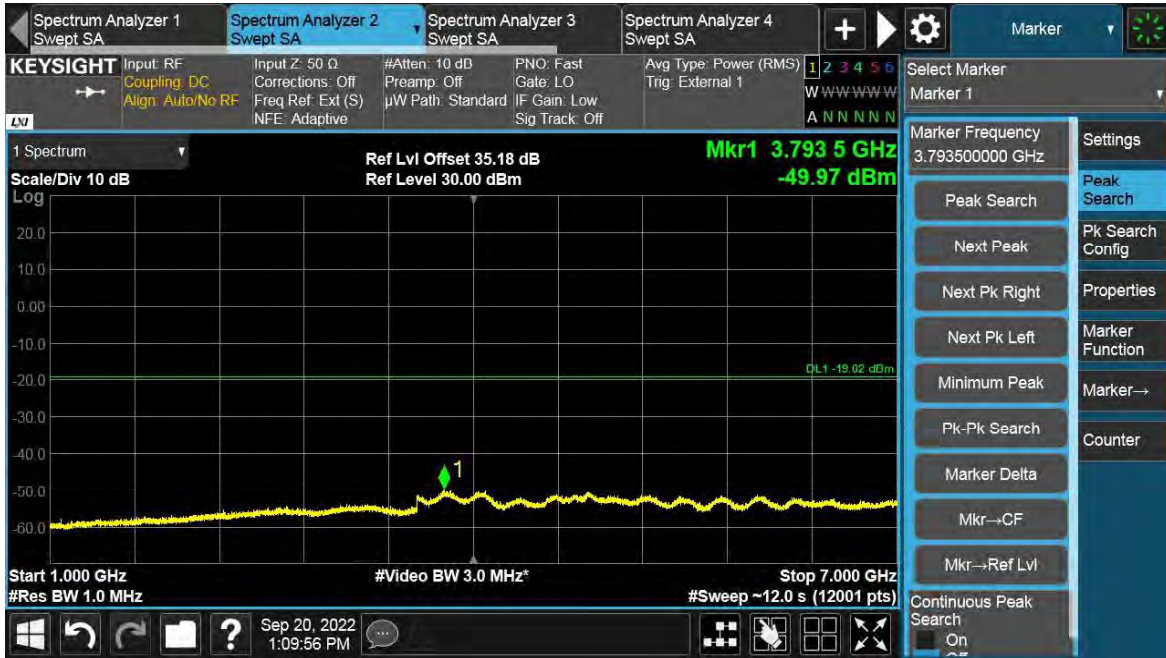

TEST REPORT

Antenna Port	Channel Position	LTE Modulation	LTE Channel Bandwidth (MHz)	Limit (dBm)
A	B	QPSK	20	-19.02
A	T	QPSK	20	-19.02

Channel Position B

Channel Position T

TEST REPORT

LTE-2C-UE

Antenna Port	Channel Position	LTE Modulation	LTE Channel Bandwidth (MHz)	Limit (dBm)
A	B	QPSK	5	-19.02
A	T	QPSK	5	-19.02

Channel Position B

TEST REPORT

Channel Position T

Total Quality. Assured.

TEST REPORT

TEST REPORT

Antenna Port	Channel Position	LTE Modulation	LTE Channel Bandwidth (MHz)	Limit (dBm)
A	B	QPSK	10	-19.02
A	T	QPSK	10	-19.02

Channel Position B

Total Quality. Assured.

TEST REPORT

Channel Position T

Total Quality. Assured.

TEST REPORT

TEST REPORT

Antenna Port	Channel Position	LTE Modulation	LTE Channel Bandwidth (MHz)	Limit (dBm)
A	B	QPSK	15	-19.02
A	T	QPSK	15	-19.02

Channel Position B

Channel Position T

TEST REPORT

LTE-6C-UE

Antenna Port	Channel Position	LTE Modulation	LTE Channel Bandwidth (MHz)	Limit (dBm)
A	B	QPSK	5	-19.02
A	T	QPSK	5	-19.02

Channel Position B

TEST REPORT