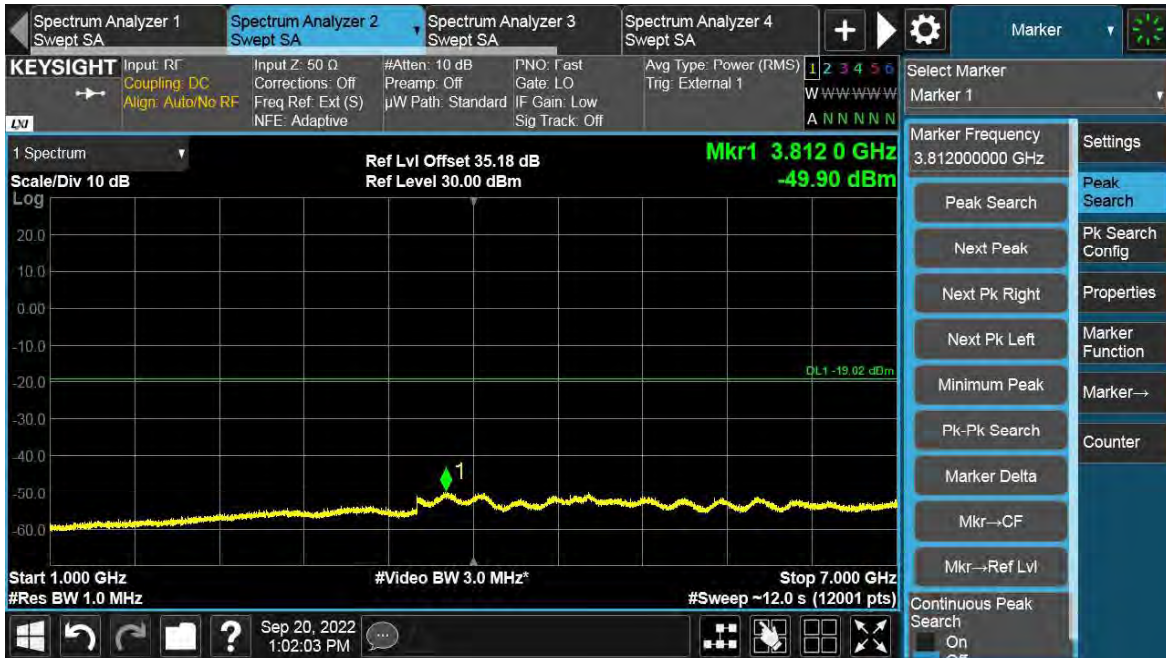

TEST REPORT

Antenna Port	Channel Position	LTE Modulation	LTE Channel Bandwidth (MHz)	Limit (dBm)
A	B	QPSK	20	-19.02
A	T	QPSK	20	-19.02

Channel Position B

Channel Position T

TEST REPORT

LTE-2C-UE

Antenna Port	Channel Position	LTE Modulation	LTE Channel Bandwidth (MHz)	Limit (dBm)
A	B	QPSK	5	-19.02
A	T	QPSK	5	-19.02

Channel Position B

TEST REPORT

Channel Position T

Total Quality. Assured.

TEST REPORT

TEST REPORT

Antenna Port	Channel Position	LTE Modulation	LTE Channel Bandwidth (MHz)	Limit (dBm)
A	B	QPSK	10	-19.02
A	T	QPSK	10	-19.02

Channel Position B

Total Quality. Assured.

TEST REPORT

Channel Position T

Total Quality. Assured.

TEST REPORT

TEST REPORT

Antenna Port	Channel Position	LTE Modulation	LTE Channel Bandwidth (MHz)	Limit (dBm)
A	B	QPSK	15	-19.02
A	T	QPSK	15	-19.02