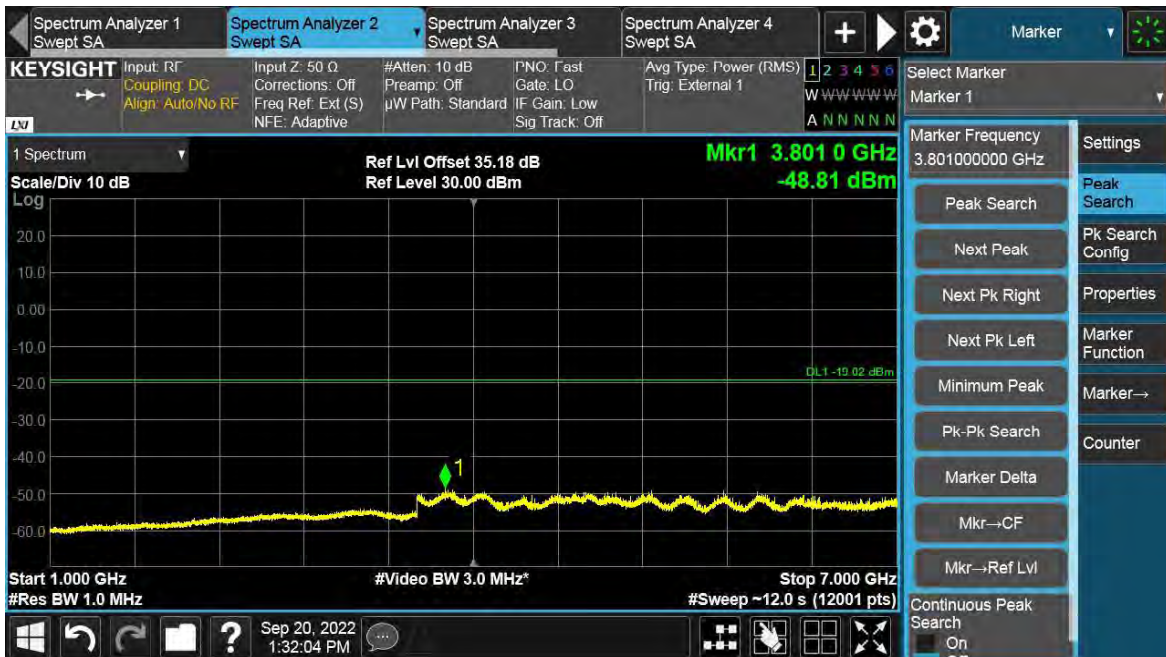

Channel Position B

Total Quality. Assured.

TEST REPORT

Channel Position T

Total Quality. Assured.

TEST REPORT

TEST REPORT

Antenna Port	Channel Position	LTE Modulation	LTE Channel Bandwidth (MHz)	Limit (dBm)
A	B	QPSK	15	-19.02
A	T	QPSK	15	-19.02

Channel Position B

Channel Position T

TEST REPORT

LTE-6C-UE

Antenna Port	Channel Position	LTE Modulation	LTE Channel Bandwidth (MHz)	Limit (dBm)
A	B	QPSK	5	-19.02
A	T	QPSK	5	-19.02

Channel Position B

TEST REPORT

Channel Position T

Total Quality. Assured.

TEST REPORT

TEST REPORT

SA-1C-UE

Antenna Port	Channel Position	SA Modulation	SA Channel BW (MHz)	Limit (dBm)
A	B	QPSK	0.2	-19.02
A	T	QPSK	0.2	-19.02

Channel Position B

TEST REPORT

Channel Position T

Total Quality. Assured.

TEST REPORT

TEST REPORT

SA-2C-UE

Antenna Port	Channel Position	SA Modulation	SA Channel BW (MHz)	Limit (dBm)
A	B	QPSK	0.2	-19.02
A	T	QPSK	0.2	-19.02

Channel Position B