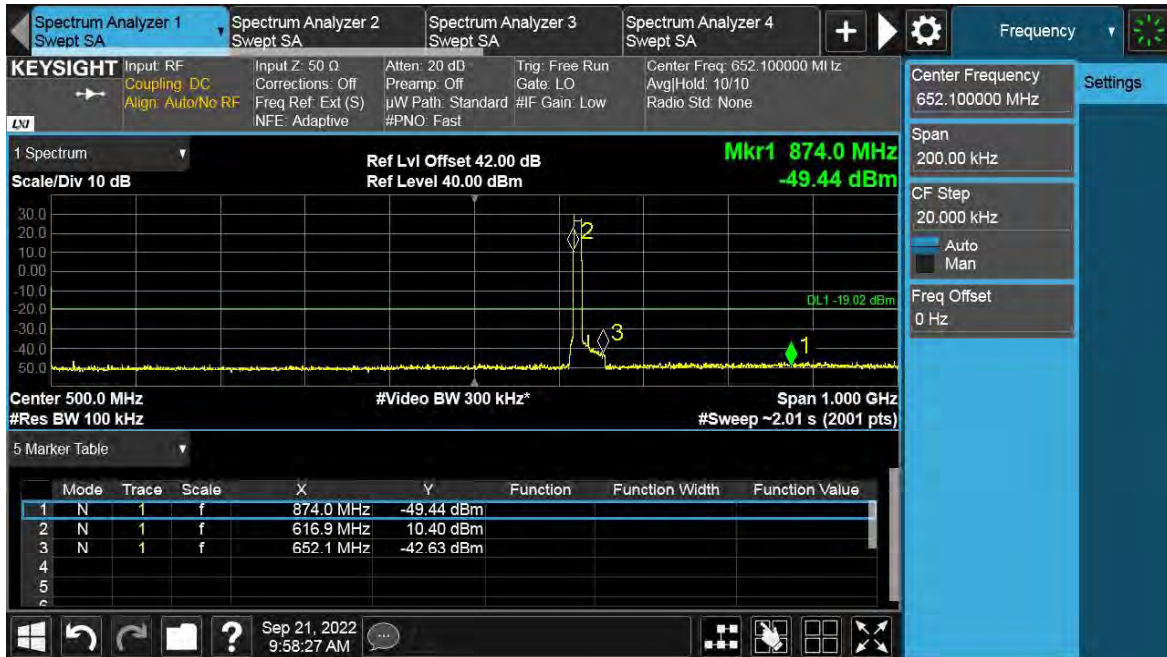

TEST REPORT

NR ESS IB-1C-UE

Antenna Port	Channel Position	NR ESS IB Modulation	NR ESS IB Channel Bandwidth (MHz)	Limit (dBm)
A	B	QPSK	10	-19.02
A	T	QPSK	10	-19.02

Channel Position B