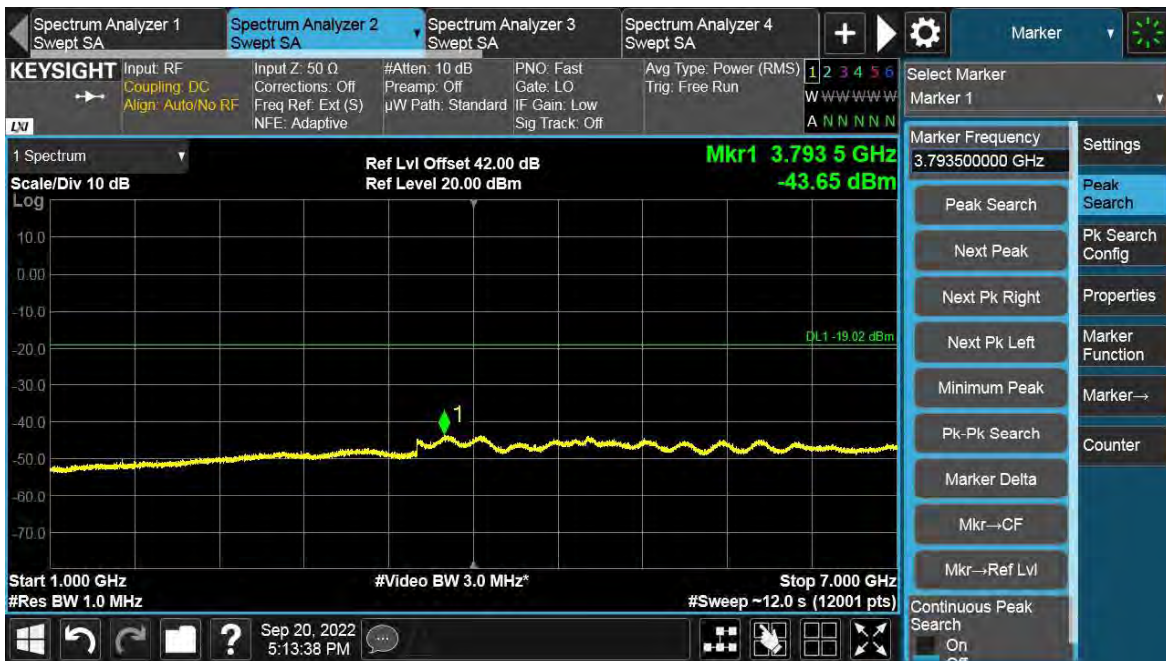

NR+LTE-MC-2-UE

Antenna Port	Channel Position	NR & LTE Modulation	NR Carrier Bandwidth (MHz)	LTE Carrier Bandwidth (MHz)	Limit (dBm)
A	M	QPSK	5	5	-19.02

Channel Position M

Total Quality. Assured.

TEST REPORT

TEST REPORT

NR+LTE-MC-3-UE

Antenna Port	Channel Position	NR & LTE Modulation	NR Carrier Bandwidth (MHz)	LTE Carrier Bandwidth (MHz)	Limit (dBm)
A	B	QPSK	5	5	-19.02
A	T	QPSK	5	5	-19.02

Channel Position B

Total Quality. Assured.