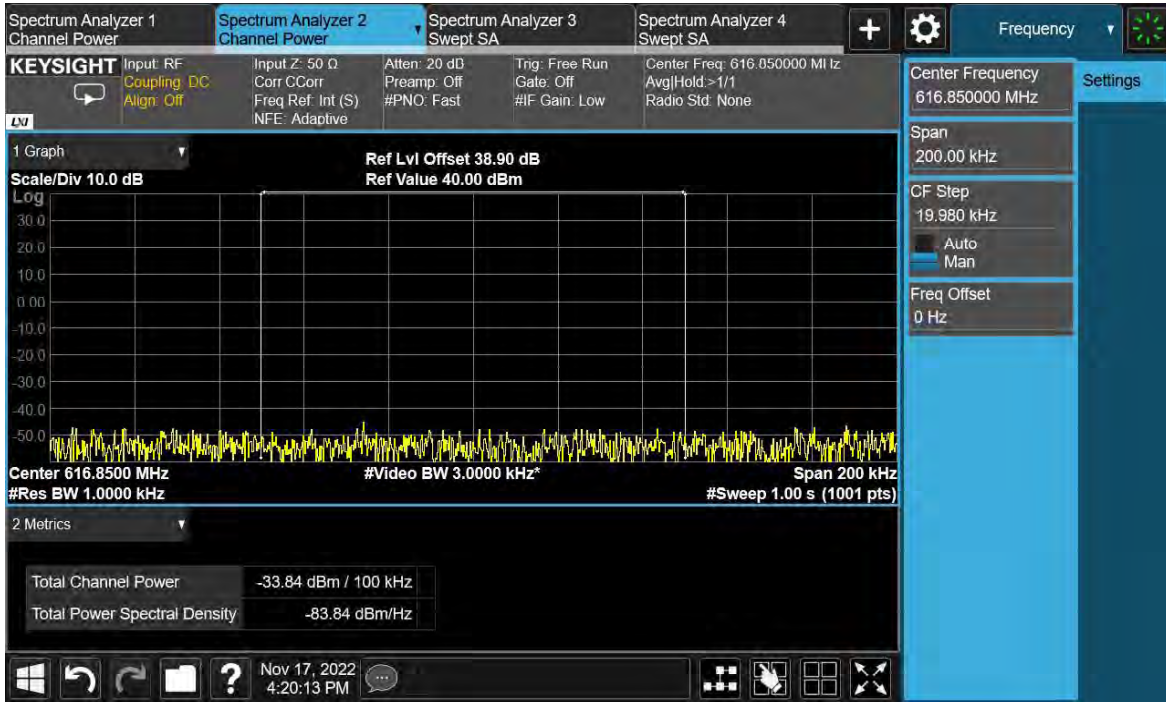

Channel Position B

TEST REPORT

Channel Position T

Total Quality. Assured.

TEST REPORT

TEST REPORT

Antenna Port	Channel Position	LTE Modulation	LTE Channel Bandwidth (MHz)	Limit (dBm)
A	B	QPSK	10	-19.02
A	T	QPSK	10	-19.02

Channel Position B

Total Quality. Assured.

TEST REPORT

Channel Position T

Total Quality. Assured.

TEST REPORT

TEST REPORT

Antenna Port	Channel Position	LTE Modulation	LTE Channel Bandwidth (MHz)	Limit (dBm)
A	B	QPSK	15	-19.02
A	T	QPSK	15	-19.02