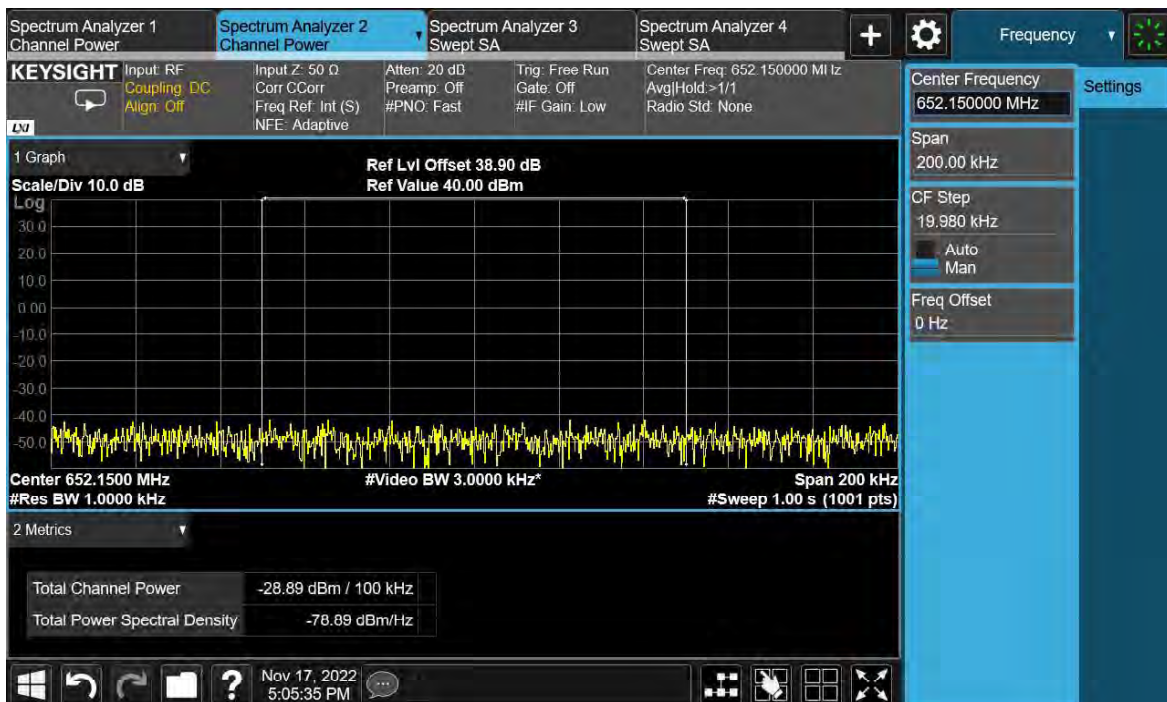

Channel Position B

Total Quality. Assured.

TEST REPORT

Channel Position T

Total Quality. Assured.

TEST REPORT

TEST REPORT

Antenna Port	Channel Position	LTE Modulation	LTE Channel Bandwidth (MHz)	Limit (dBm)
A	B	QPSK	15	-19.02
A	T	QPSK	15	-19.02

Channel Position B

Channel Position T

TEST REPORT

LTE-6C-UE

Antenna Port	Channel Position	LTE Modulation	LTE Channel Bandwidth (MHz)	Limit (dBm)
A	B	QPSK	5	-19.02
A	T	QPSK	5	-19.02

Channel Position B

TEST REPORT