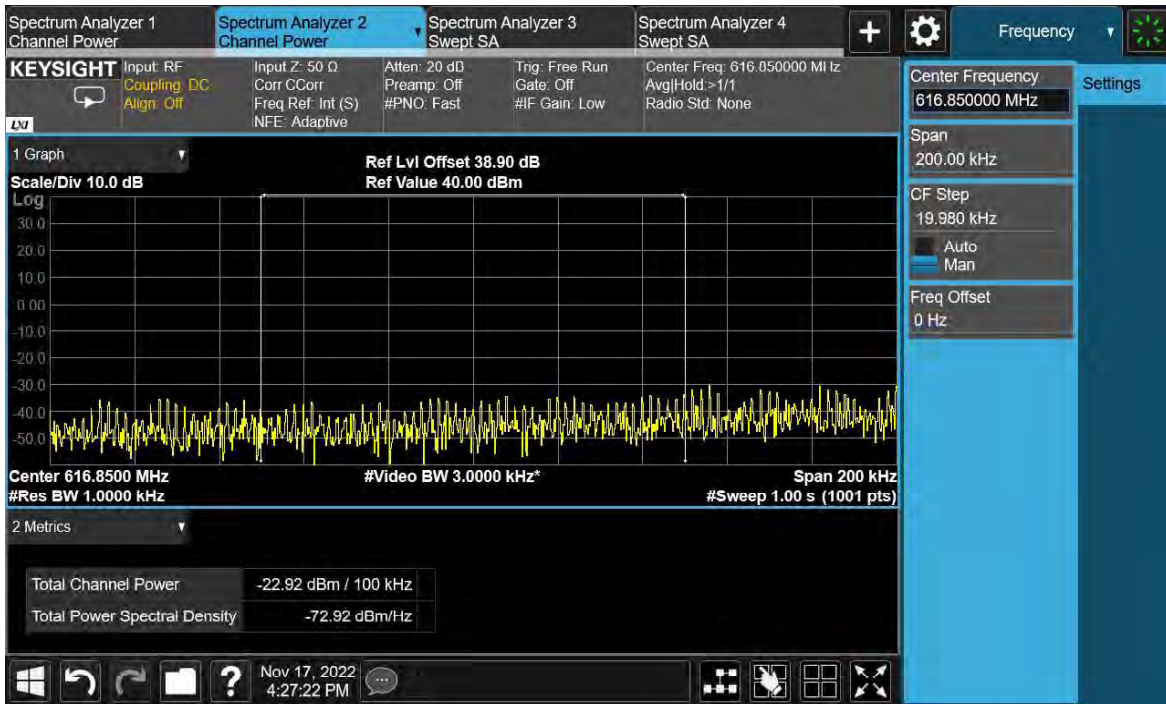

Channel Position T

Total Quality. Assured.

TEST REPORT

TEST REPORT

SA-1C-UE

Antenna Port	Channel Position	SA Modulation	SA Channel BW (MHz)	Limit (dBm)
A	B	QPSK	0.2	-19.02
A	T	QPSK	0.2	-19.02

Channel Position B

TEST REPORT

Channel Position T

Total Quality. Assured.

TEST REPORT

TEST REPORT

SA-2C-UE

Antenna Port	Channel Position	SA Modulation	SA Channel BW (MHz)	Limit (dBm)
A	B	QPSK	0.2	-19.02
A	T	QPSK	0.2	-19.02

Channel Position B