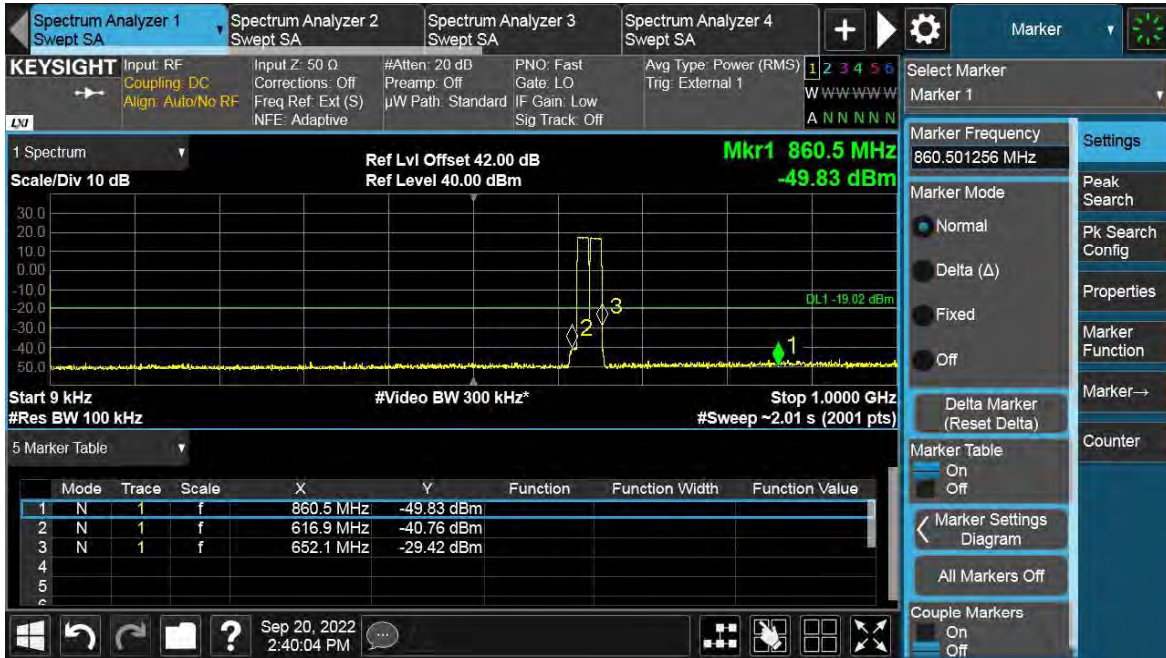

Channel Position B

TEST REPORT

Channel Position T

Total Quality. Assured.

TEST REPORT

TEST REPORT

Antenna Port	Channel Position	LTE Modulation	LTE Channel Bandwidth (MHz)	Limit (dBm)
A	B	QPSK	10	-19.02
A	T	QPSK	10	-19.02

Channel Position B

Total Quality. Assured.

TEST REPORT

Channel Position T

Total Quality. Assured.

TEST REPORT

TEST REPORT

Antenna Port	Channel Position	LTE Modulation	LTE Channel Bandwidth (MHz)	Limit (dBm)
A	B	QPSK	15	-19.02
A	T	QPSK	15	-19.02

Channel Position B

Channel Position T

TEST REPORT

LTE-6C-UE

Antenna Port	Channel Position	LTE Modulation	LTE Channel Bandwidth (MHz)	Limit (dBm)
A	B	QPSK	5	-19.02
A	T	QPSK	5	-19.02

Channel Position B

TEST REPORT