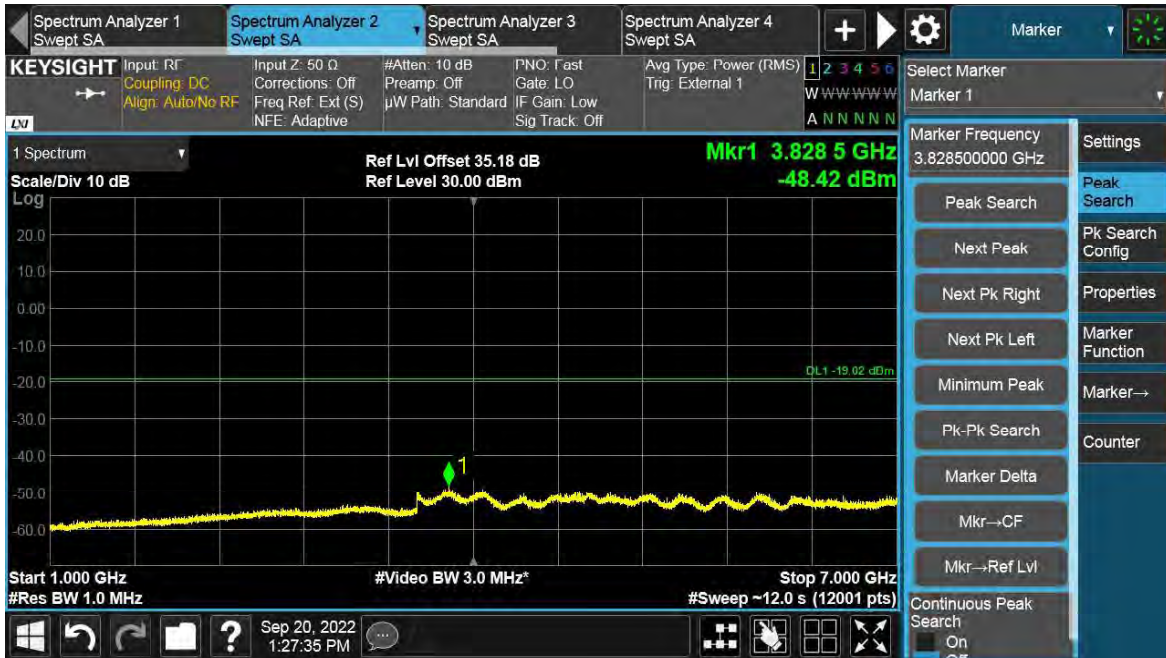

Channel Position B

TEST REPORT

Channel Position T

Total Quality. Assured.

TEST REPORT

TEST REPORT

Antenna Port	Channel Position	LTE Modulation	LTE Channel Bandwidth (MHz)	Limit (dBm)
A	B	QPSK	10	-19.02
A	T	QPSK	10	-19.02

Channel Position B

Total Quality. Assured.

TEST REPORT

Channel Position T

Total Quality. Assured.

TEST REPORT

TEST REPORT

Antenna Port	Channel Position	LTE Modulation	LTE Channel Bandwidth (MHz)	Limit (dBm)
A	B	QPSK	15	-19.02
A	T	QPSK	15	-19.02

Channel Position B

Channel Position T

TEST REPORT

LTE-6C-UE

Antenna Port	Channel Position	LTE Modulation	LTE Channel Bandwidth (MHz)	Limit (dBm)
A	B	QPSK	5	-19.02
A	T	QPSK	5	-19.02

Channel Position B

TEST REPORT

Channel Position T

Total Quality. Assured.

TEST REPORT

TEST REPORT

SA-1C-UE

Antenna Port	Channel Position	SA Modulation	SA Channel BW (MHz)	Limit (dBm)
A	B	QPSK	0.2	-19.02
A	T	QPSK	0.2	-19.02

Channel Position B