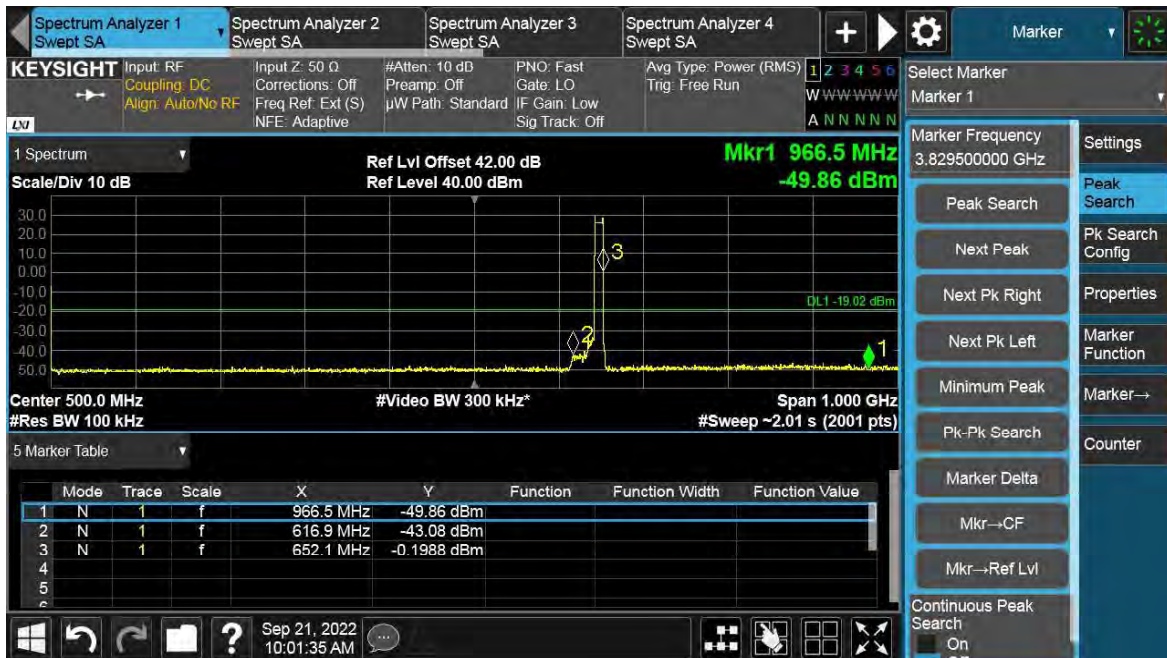

Channel Position T