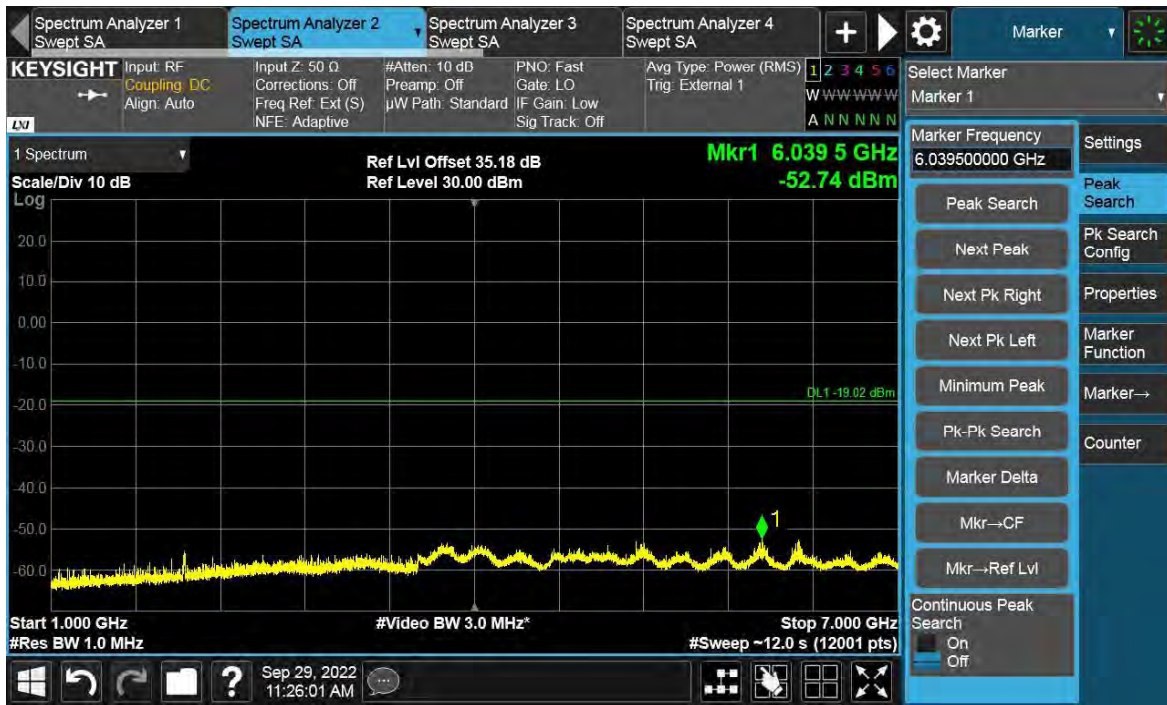

Total Quality. Assured.

TEST REPORT