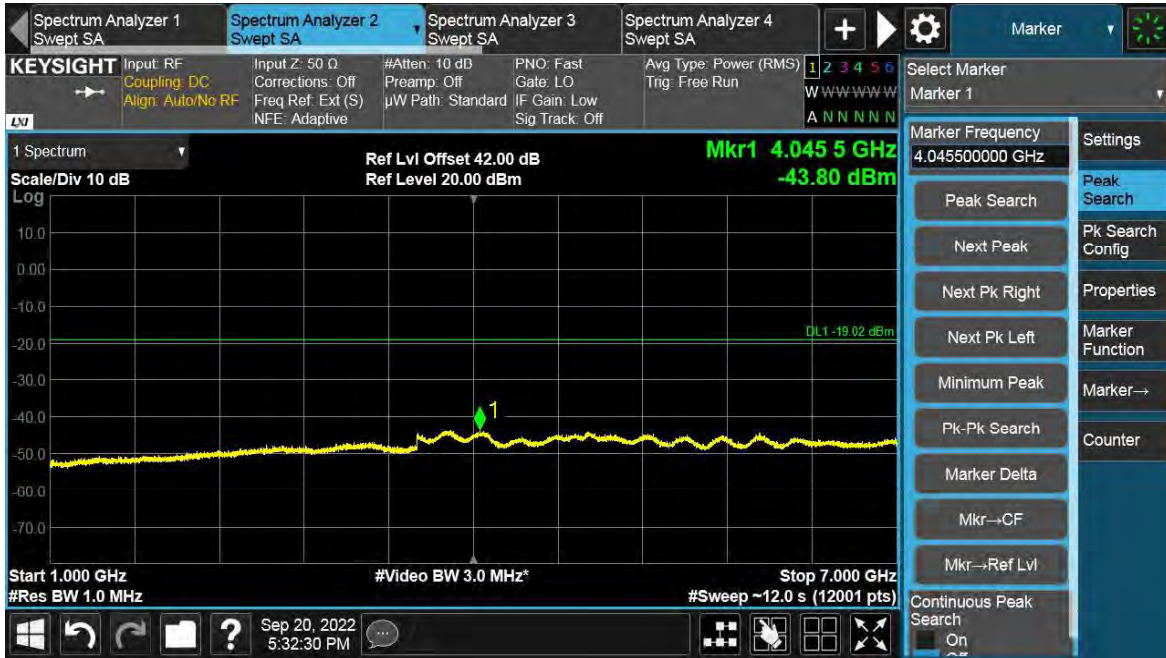

Total Quality. Assured.

TEST REPORT