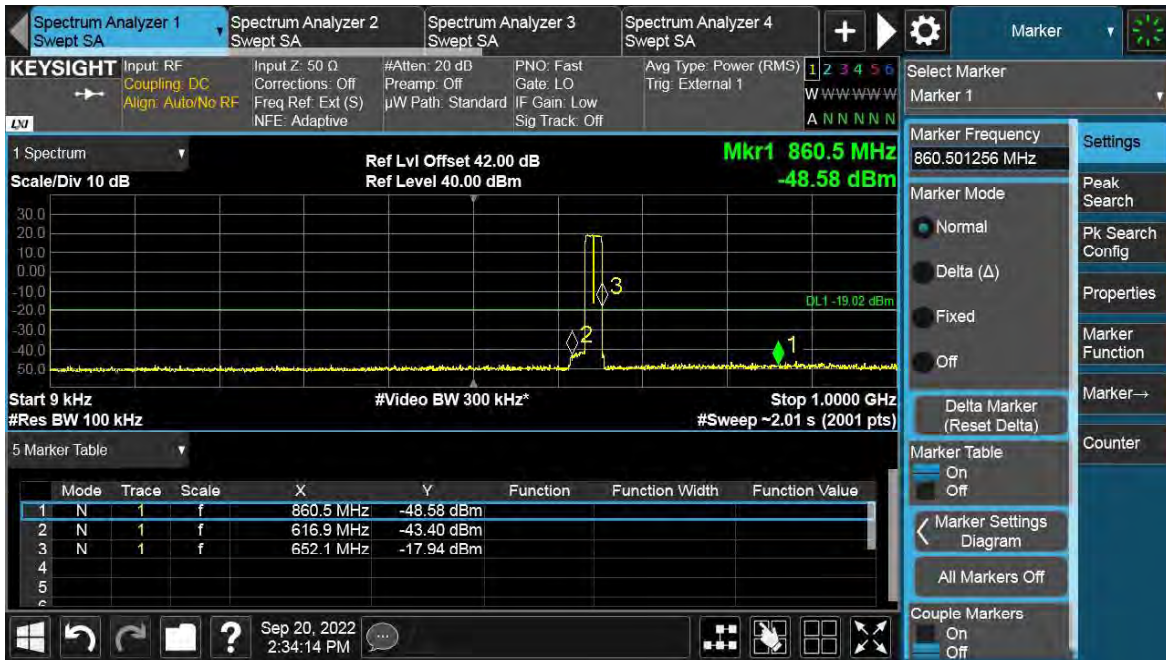

Channel Position B

TEST REPORT

Channel Position T

Total Quality. Assured.

TEST REPORT

TEST REPORT

Antenna Port	Channel Position	LTE Modulation	LTE Channel Bandwidth (MHz)	Limit (dBm)
A	B	QPSK	10	-19.02
A	T	QPSK	10	-19.02

Channel Position B

Total Quality. Assured.

TEST REPORT

Channel Position T

Total Quality. Assured.

TEST REPORT

TEST REPORT

Antenna Port	Channel Position	LTE Modulation	LTE Channel Bandwidth (MHz)	Limit (dBm)
A	B	QPSK	15	-19.02
A	T	QPSK	15	-19.02

Channel Position B

Channel Position T

TEST REPORT

LTE-6C-UE

Antenna Port	Channel Position	LTE Modulation	LTE Channel Bandwidth (MHz)	Limit (dBm)
A	B	QPSK	5	-19.02
A	T	QPSK	5	-19.02

Channel Position B

TEST REPORT

Channel Position T

Total Quality. Assured.

TEST REPORT

TEST REPORT

SA-1C-UE

Antenna Port	Channel Position	SA Modulation	SA Channel BW (MHz)	Limit (dBm)
A	B	QPSK	0.2	-19.02
A	T	QPSK	0.2	-19.02

Channel Position B