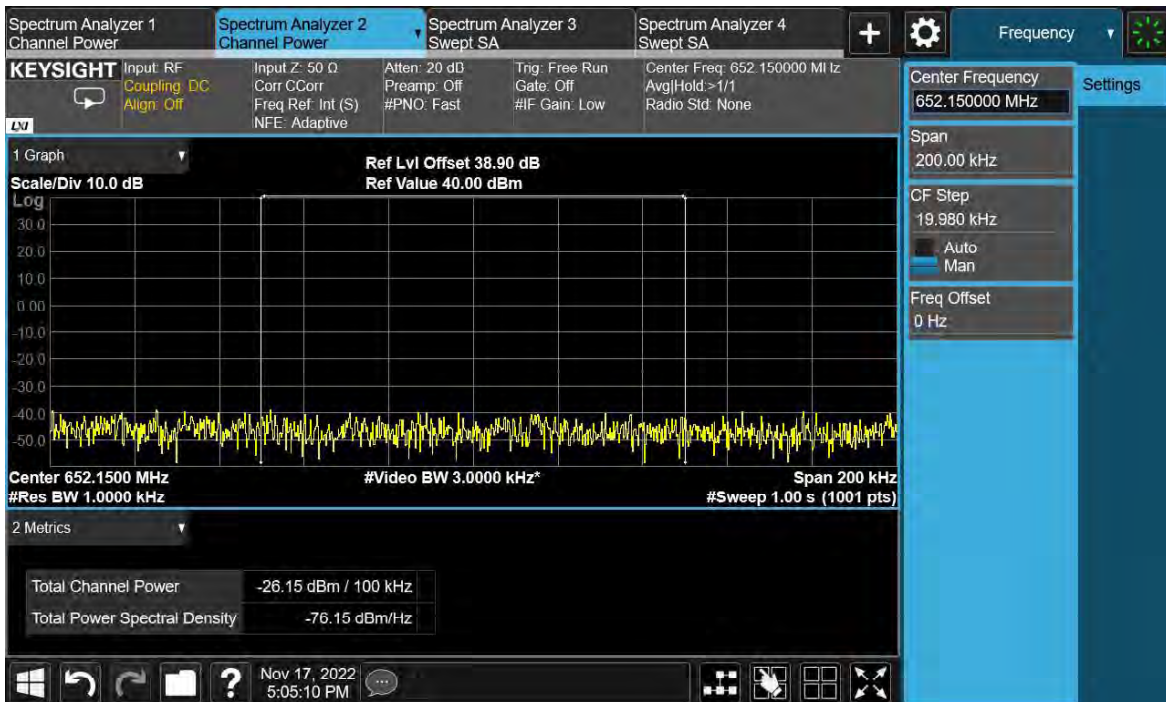

Channel Position B

TEST REPORT

Channel Position T

Total Quality. Assured.

TEST REPORT

TEST REPORT

Antenna Port	Channel Position	LTE Modulation	LTE Channel Bandwidth (MHz)	Limit (dBm)
A	B	QPSK	10	-19.02
A	T	QPSK	10	-19.02

Channel Position B

Total Quality. Assured.

TEST REPORT

Channel Position T

Total Quality. Assured.

TEST REPORT

TEST REPORT

Antenna Port	Channel Position	LTE Modulation	LTE Channel Bandwidth (MHz)	Limit (dBm)
A	B	QPSK	15	-19.02
A	T	QPSK	15	-19.02