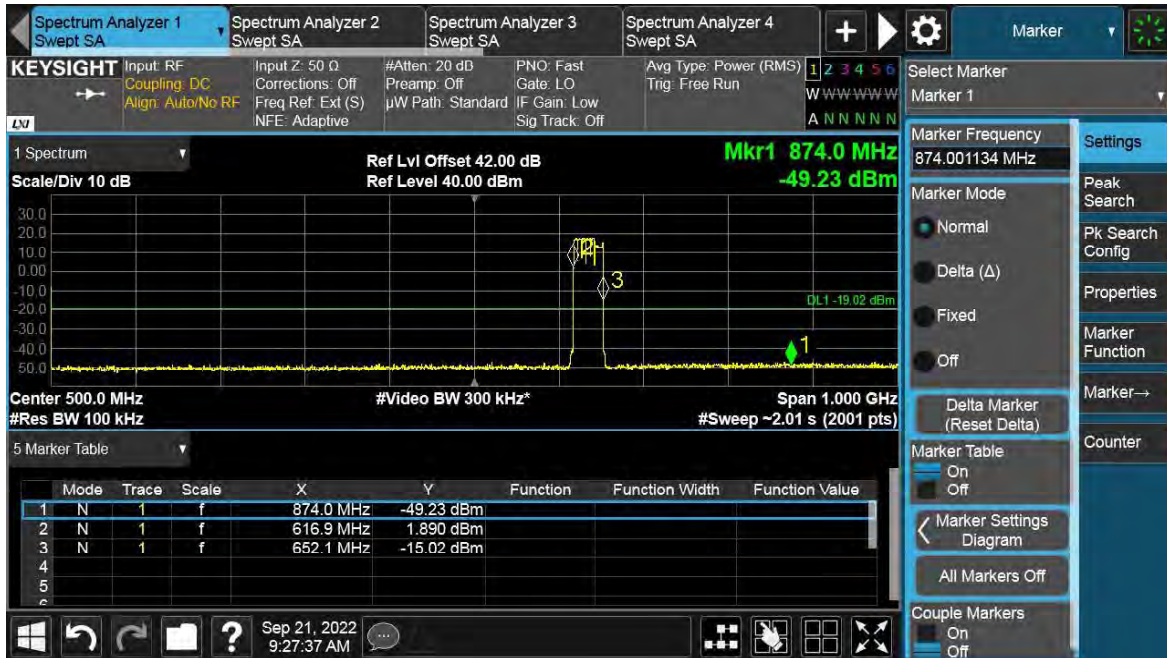

Antenna Port	Channel Position	NR & GB Modulation	NR Carrier Bandwidth (MHz)	GB Carrier Bandwidth (MHz)	Limit (dBm)
A	M	QPSK	15	20	-19.02

Channel Position M

Total Quality. Assured.

TEST REPORT

Antenna Port	Channel Position	NR & GB Modulation	NR Carrier Bandwidth (MHz)	GB Carrier Bandwidth (MHz)	Limit (dBm)
A	M	QPSK	20	15	-19.02

Channel Position M

Total Quality. Assured.

TEST REPORT

Total Quality. Assured.

TEST REPORT

NR+GB-MC-2-UE

Antenna Port	Channel Position	NR/L/GB Modulation	NR/L Carrier Bandwidth (MHz)	GB Carrier Bandwidth (MHz)	Limit (dBm)
A	B	QPSK	5	10	-19.02

Channel Position M

Total Quality. Assured.

TEST REPORT

TEST REPORT

NR ESS IB-1C-UE

Antenna Port	Channel Position	NR ESS IB Modulation	NR ESS IB Channel Bandwidth (MHz)	Limit (dBm)
A	B	QPSK	10	-19.02
A	T	QPSK	10	-19.02