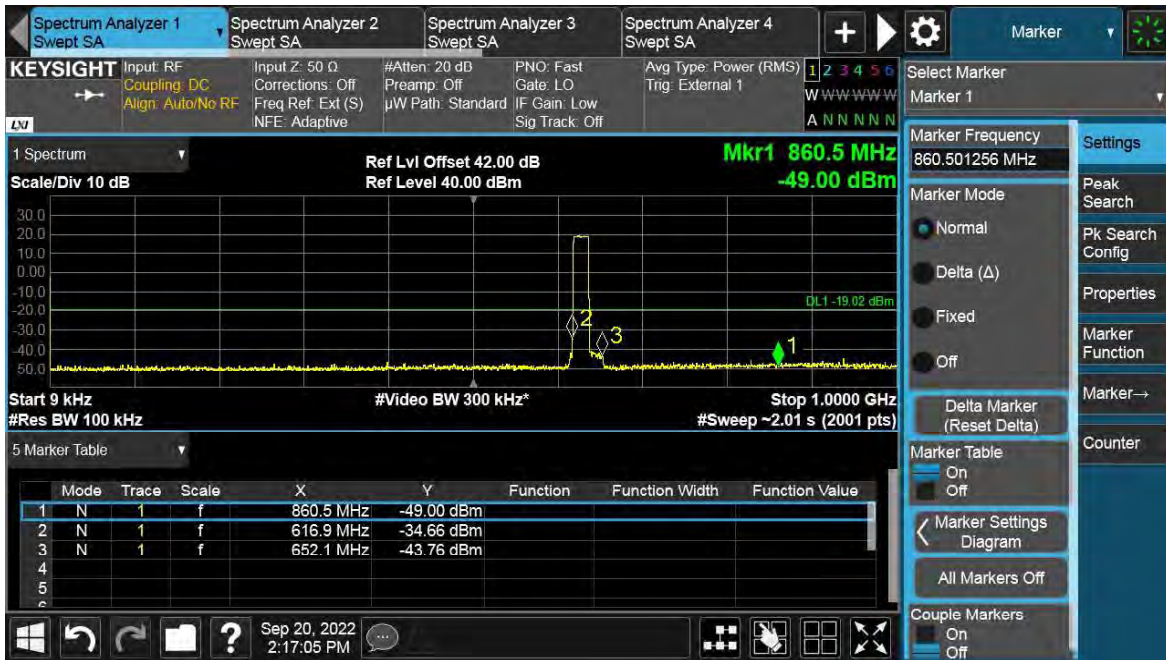

TEST REPORT

Antenna Port	Channel Position	LTE Modulation	LTE Channel Bandwidth (MHz)	Limit (dBm)
A	B	QPSK	20	-19.02
A	T	QPSK	20	-19.02

Channel Position B

Channel Position T

TEST REPORT

LTE-2C-UE

Antenna Port	Channel Position	LTE Modulation	LTE Channel Bandwidth (MHz)	Limit (dBm)
A	B	QPSK	5	-19.02
A	T	QPSK	5	-19.02

Channel Position B

TEST REPORT

Channel Position T

Total Quality. Assured.

TEST REPORT

TEST REPORT

Antenna Port	Channel Position	LTE Modulation	LTE Channel Bandwidth (MHz)	Limit (dBm)
A	B	QPSK	10	-19.02
A	T	QPSK	10	-19.02

Channel Position B

Total Quality. Assured.

TEST REPORT

Channel Position T

Total Quality. Assured.

TEST REPORT

TEST REPORT

Antenna Port	Channel Position	LTE Modulation	LTE Channel Bandwidth (MHz)	Limit (dBm)
A	B	QPSK	15	-19.02
A	T	QPSK	15	-19.02