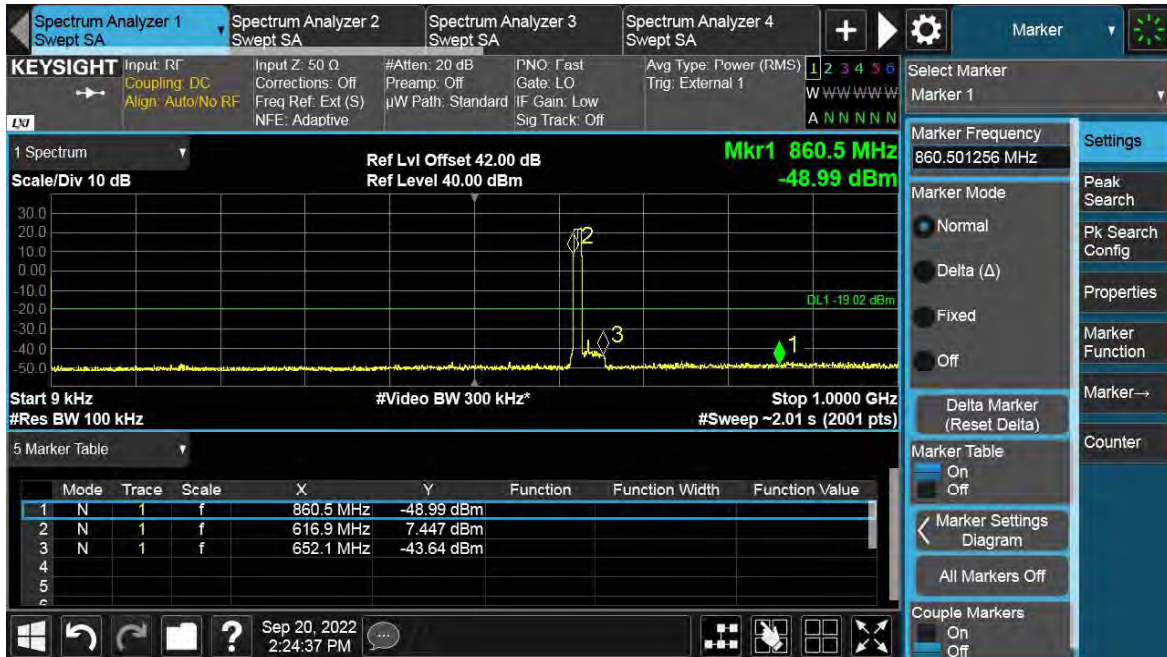

TEST REPORT

Antenna Port	Channel Position	LTE Modulation	LTE Channel Bandwidth (MHz)	Limit (dBm)
A	B	QPSK	20	-19.02
A	T	QPSK	20	-19.02

Channel Position B

Channel Position T

TEST REPORT

LTE-2C-UE

Antenna Port	Channel Position	LTE Modulation	LTE Channel Bandwidth (MHz)	Limit (dBm)
A	B	QPSK	5	-19.02
A	T	QPSK	5	-19.02

Channel Position B

TEST REPORT

Channel Position T

Total Quality. Assured.

TEST REPORT

TEST REPORT

Antenna Port	Channel Position	LTE Modulation	LTE Channel Bandwidth (MHz)	Limit (dBm)
A	B	QPSK	10	-19.02
A	T	QPSK	10	-19.02

Channel Position B

Total Quality. Assured.

TEST REPORT

Channel Position T

Total Quality. Assured.

TEST REPORT

TEST REPORT

Antenna Port	Channel Position	LTE Modulation	LTE Channel Bandwidth (MHz)	Limit (dBm)
A	B	QPSK	15	-19.02
A	T	QPSK	15	-19.02