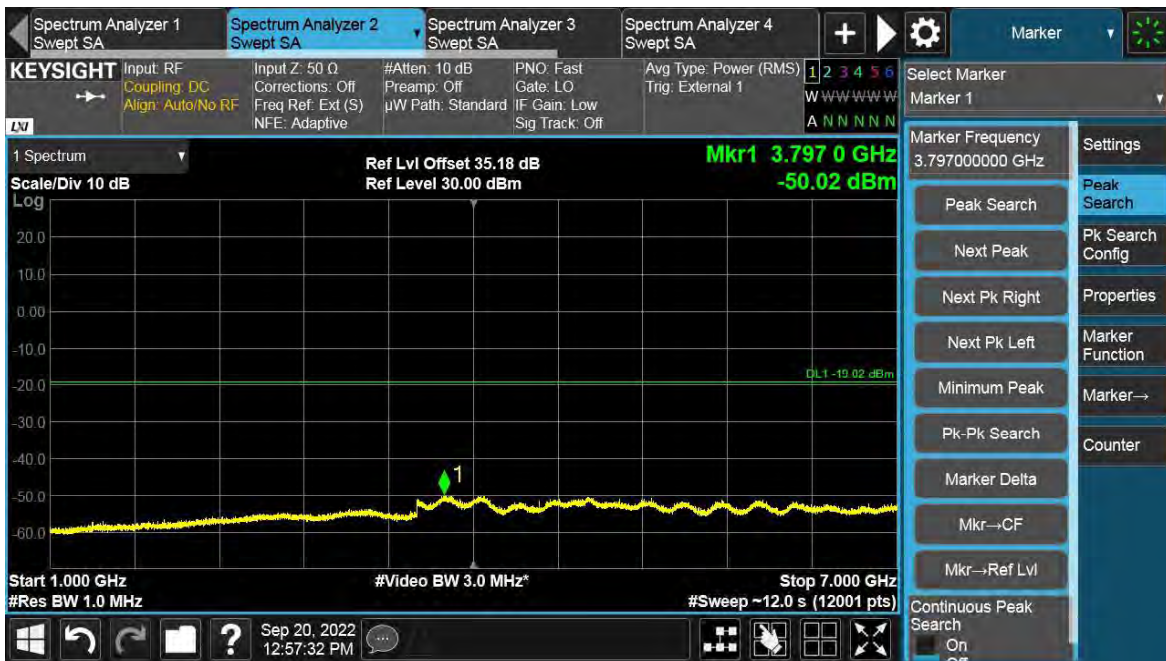

TEST REPORT

Antenna Port	Channel Position	LTE Modulation	LTE Channel Bandwidth (MHz)	Limit (dBm)
A	B	QPSK	20	-19.02
A	T	QPSK	20	-19.02

Channel Position B

Channel Position T

TEST REPORT

LTE-2C-UE

Antenna Port	Channel Position	LTE Modulation	LTE Channel Bandwidth (MHz)	Limit (dBm)
A	B	QPSK	5	-19.02
A	T	QPSK	5	-19.02

Channel Position B

TEST REPORT

Channel Position T

Total Quality. Assured.

TEST REPORT

TEST REPORT

Antenna Port	Channel Position	LTE Modulation	LTE Channel Bandwidth (MHz)	Limit (dBm)
A	B	QPSK	10	-19.02
A	T	QPSK	10	-19.02

Channel Position B

Total Quality. Assured.

TEST REPORT

Channel Position T

Total Quality. Assured.

TEST REPORT

TEST REPORT

Antenna Port	Channel Position	LTE Modulation	LTE Channel Bandwidth (MHz)	Limit (dBm)
A	B	QPSK	15	-19.02
A	T	QPSK	15	-19.02