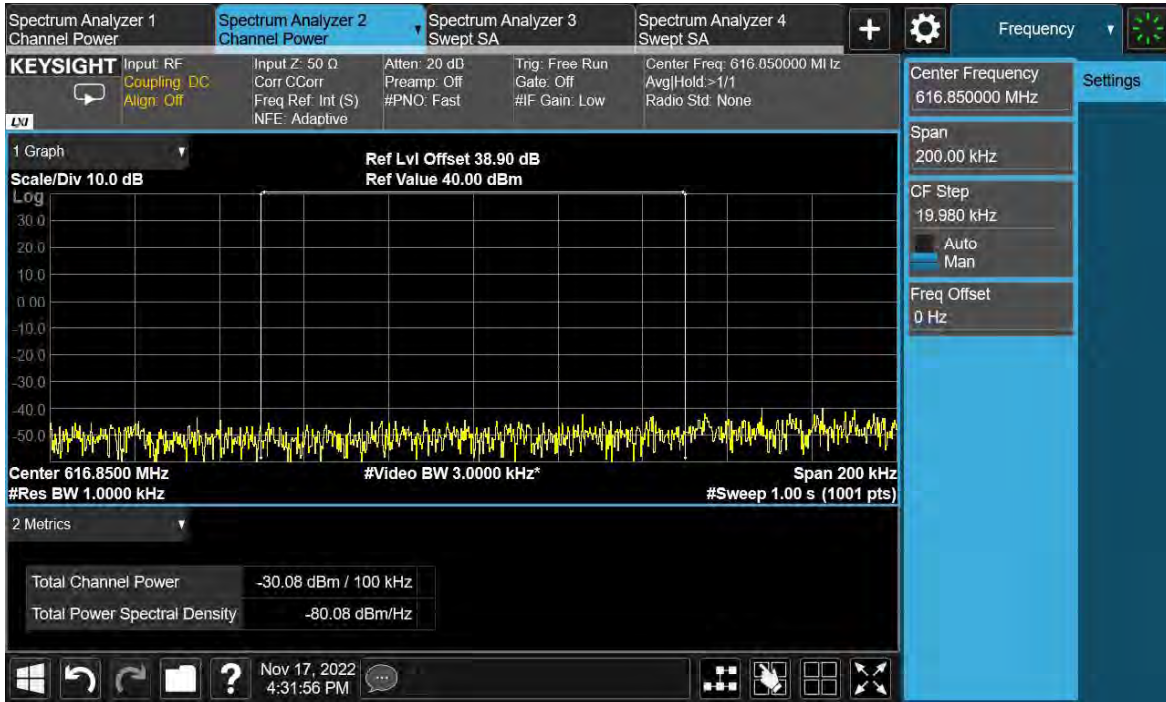

NR+LTE-MC-2-UE

Antenna Port	Channel Position	NR & LTE Modulation	NR Carrier Bandwidth (MHz)	LTE Carrier Bandwidth (MHz)	Limit (dBm)
A	M	QPSK	5	5	-19.02

Channel Position M

Total Quality. Assured.

TEST REPORT

TEST REPORT

NR+LTE-MC-3-UE

Antenna Port	Channel Position	NR & LTE Modulation	NR Carrier Bandwidth (MHz)	LTE Carrier Bandwidth (MHz)	Limit (dBm)
A	B	QPSK	5	5	-19.02
A	T	QPSK	5	5	-19.02

Channel Position B

Total Quality. Assured.