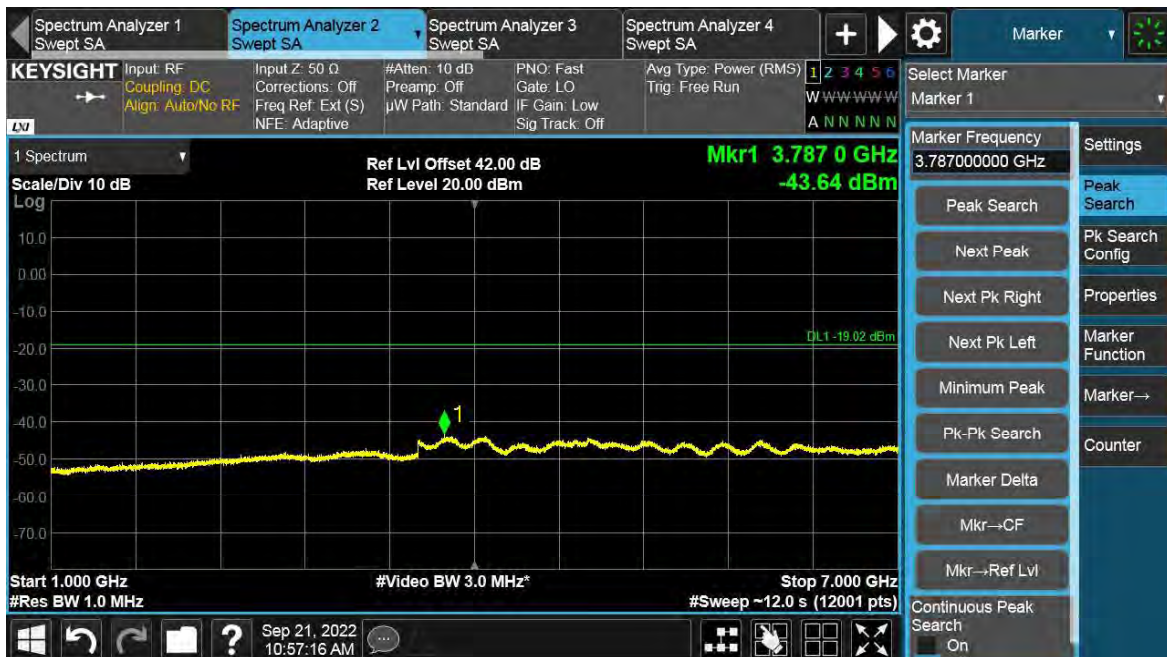

TEST REPORT

NR ESS IB-1C-UE

Antenna Port	Channel Position	NR ESS IB Modulation	NR ESS IB Channel Bandwidth (MHz)	Limit (dBm)
A	B	QPSK	10	-19.02
A	T	QPSK	10	-19.02

Channel Position B