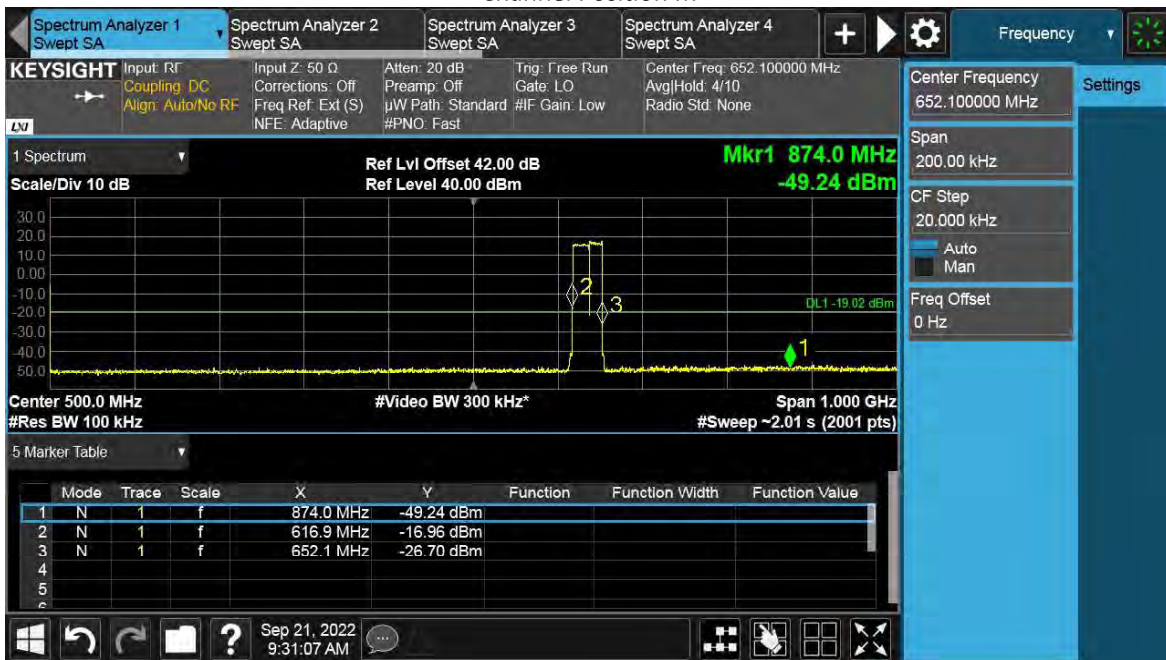

Antenna Port	Channel Position	NR & GB Modulation	NR Carrier Bandwidth (MHz)	GB Carrier Bandwidth (MHz)	Limit (dBm)
A	M	QPSK	15	20	-19.02

Channel Position M

Total Quality. Assured.

TEST REPORT

Antenna Port	Channel Position	NR & GB Modulation	NR Carrier Bandwidth (MHz)	GB Carrier Bandwidth (MHz)	Limit (dBm)
A	M	QPSK	20	15	-19.02

Channel Position M

Total Quality. Assured.

TEST REPORT

Total Quality. Assured.

TEST REPORT

NR+GB-MC-2-UE

Antenna Port	Channel Position	NR/L/GB Modulation	NR/L Carrier Bandwidth (MHz)	GB Carrier Bandwidth (MHz)	Limit (dBm)
A	B	QPSK	5	10	-19.02