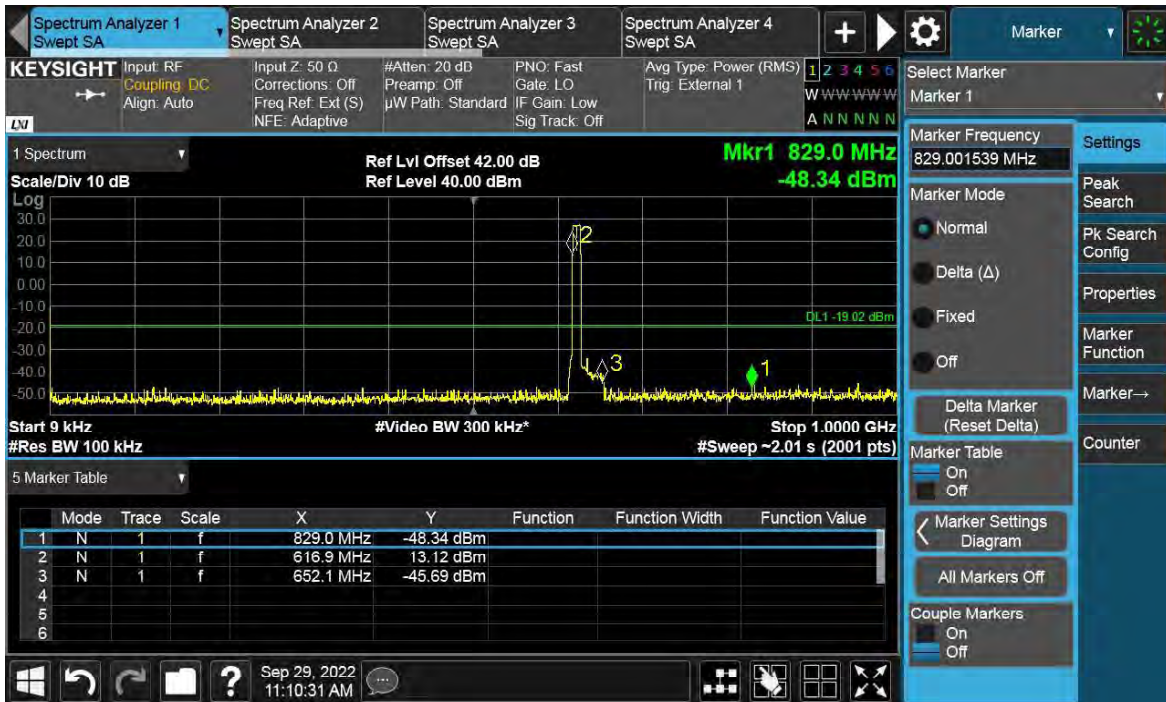

TEST REPORT

NR+LTE-MC-1-UE

Antenna Port	Channel Position	NR & LTE Modulation	NR Carrier Bandwidth (MHz)	LTE Carrier Bandwidth (MHz)	Limit (dBm)
A	B	QPSK	5	5	-19.02
A	T	QPSK	5	5	-19.02

Channel Position B