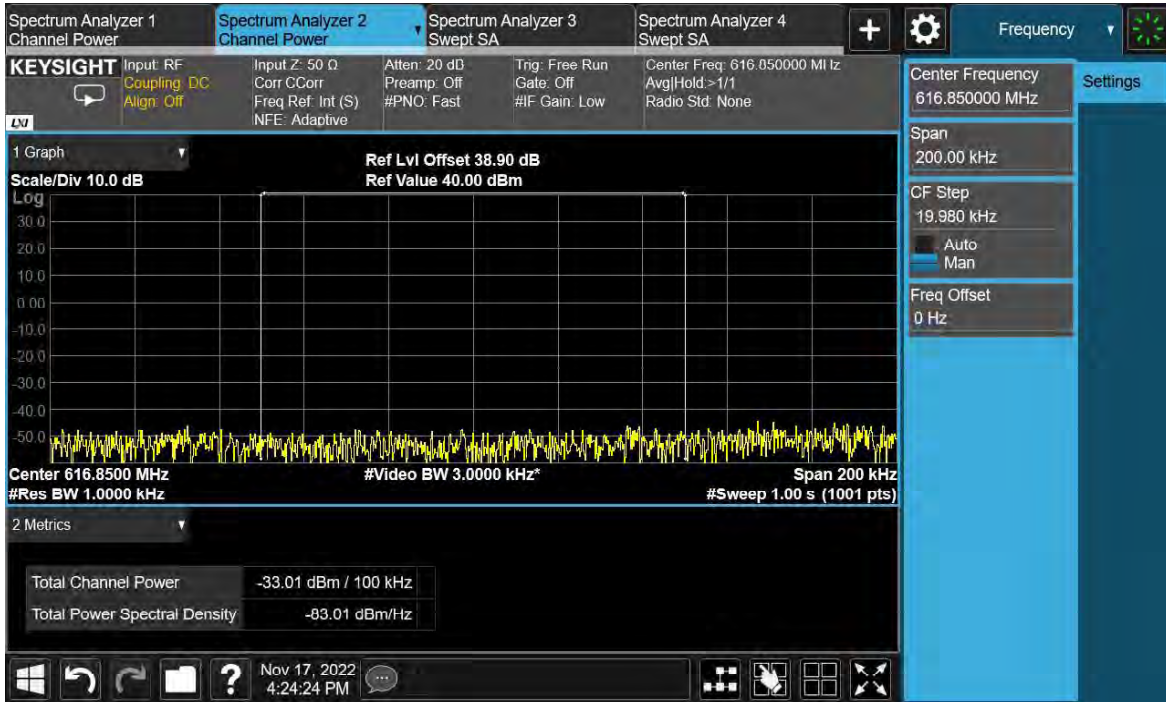

Channel Position B

Total Quality. Assured.

TEST REPORT

Channel Position T

Total Quality. Assured.

TEST REPORT

TEST REPORT

Antenna Port	Channel Position	LTE Modulation	LTE Channel Bandwidth (MHz)	Limit (dBm)
A	B	QPSK	15	-19.02
A	T	QPSK	15	-19.02

Channel Position B

Channel Position T

TEST REPORT

LTE-6C-UE

Antenna Port	Channel Position	LTE Modulation	LTE Channel Bandwidth (MHz)	Limit (dBm)
A	B	QPSK	5	-19.02
A	T	QPSK	5	-19.02

Channel Position B

TEST REPORT

Channel Position T

Total Quality. Assured.

TEST REPORT

TEST REPORT

SA-1C-UE

Antenna Port	Channel Position	SA Modulation	SA Channel BW (MHz)	Limit (dBm)
A	B	QPSK	0.2	-19.02
A	T	QPSK	0.2	-19.02

Channel Position B