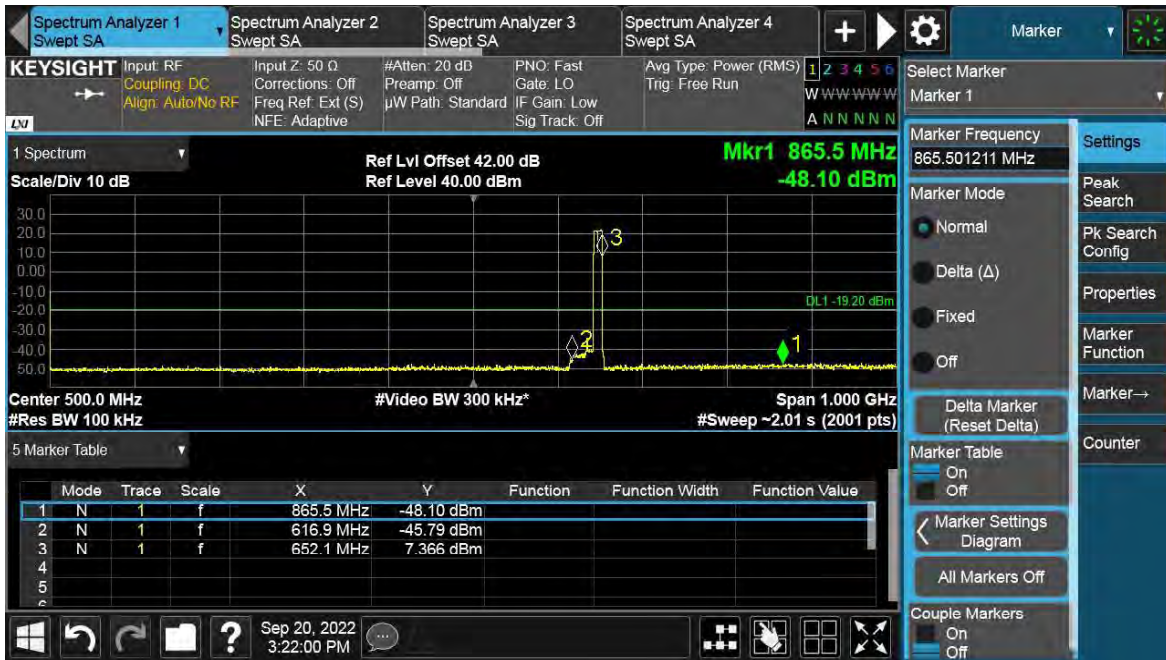

TEST REPORT

Channel Position T

Total Quality. Assured.

TEST REPORT

TEST REPORT

NR+LTE-MC-1-UE

Antenna Port	Channel Position	NR & LTE Modulation	NR Carrier Bandwidth (MHz)	LTE Carrier Bandwidth (MHz)	Limit (dBm)
A	B	QPSK	5	5	-19.02
A	T	QPSK	5	5	-19.02

Channel Position B

Total Quality. Assured.

TEST REPORT

Channel Position T

Total Quality. Assured.

TEST REPORT

Total Quality. Assured.

TEST REPORT

NR+LTE-MC-2-UE

Antenna Port	Channel Position	NR & LTE Modulation	NR Carrier Bandwidth (MHz)	LTE Carrier Bandwidth (MHz)	Limit (dBm)
A	M	QPSK	5	5	-19.02

Channel Position M

Total Quality. Assured.

TEST REPORT

TEST REPORT

NR+LTE-MC-3-UE

Antenna Port	Channel Position	NR & LTE Modulation	NR Carrier Bandwidth (MHz)	LTE Carrier Bandwidth (MHz)	Limit (dBm)
A	B	QPSK	5	5	-19.02
A	T	QPSK	5	5	-19.02

Channel Position B

Total Quality. Assured.