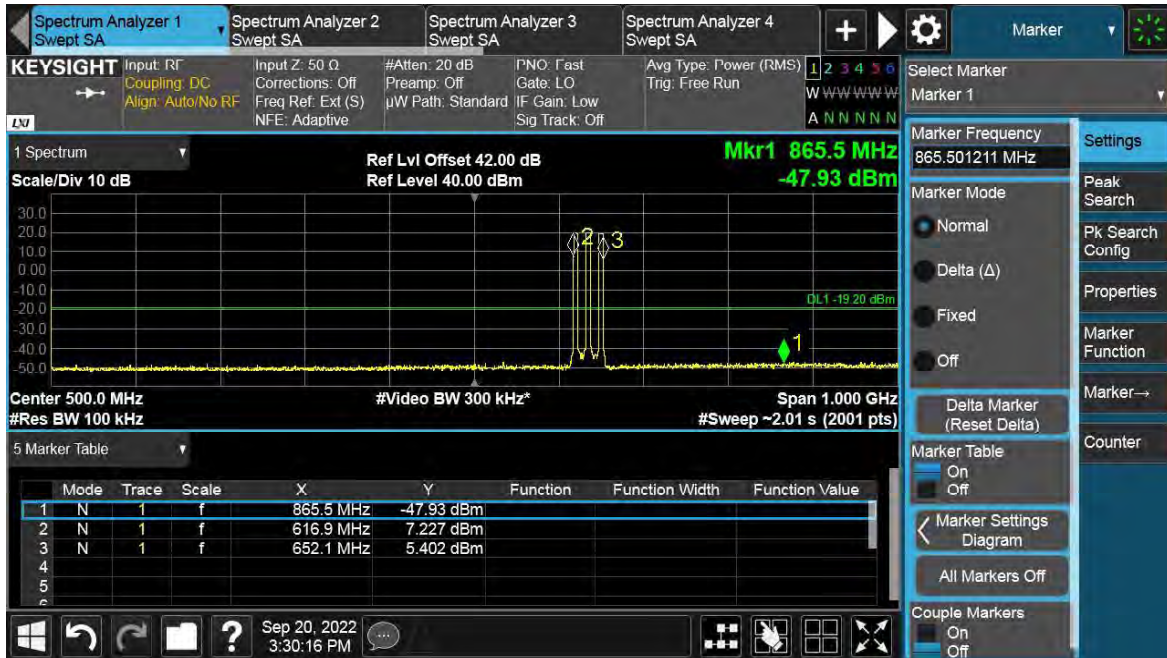

TEST REPORT

Channel Position T

Total Quality. Assured.

TEST REPORT

TEST REPORT

NR+LTE-MC-1-UE

Antenna Port	Channel Position	NR & LTE Modulation	NR Carrier Bandwidth (MHz)	LTE Carrier Bandwidth (MHz)	Limit (dBm)
A	B	QPSK	5	5	-19.02
A	T	QPSK	5	5	-19.02

Channel Position B

Total Quality. Assured.

TEST REPORT

Channel Position T

Total Quality. Assured.

TEST REPORT

Total Quality. Assured.

TEST REPORT

NR+LTE-MC-2-UE

Antenna Port	Channel Position	NR & LTE Modulation	NR Carrier Bandwidth (MHz)	LTE Carrier Bandwidth (MHz)	Limit (dBm)
A	M	QPSK	5	5	-19.02

Channel Position M

Total Quality. Assured.

TEST REPORT