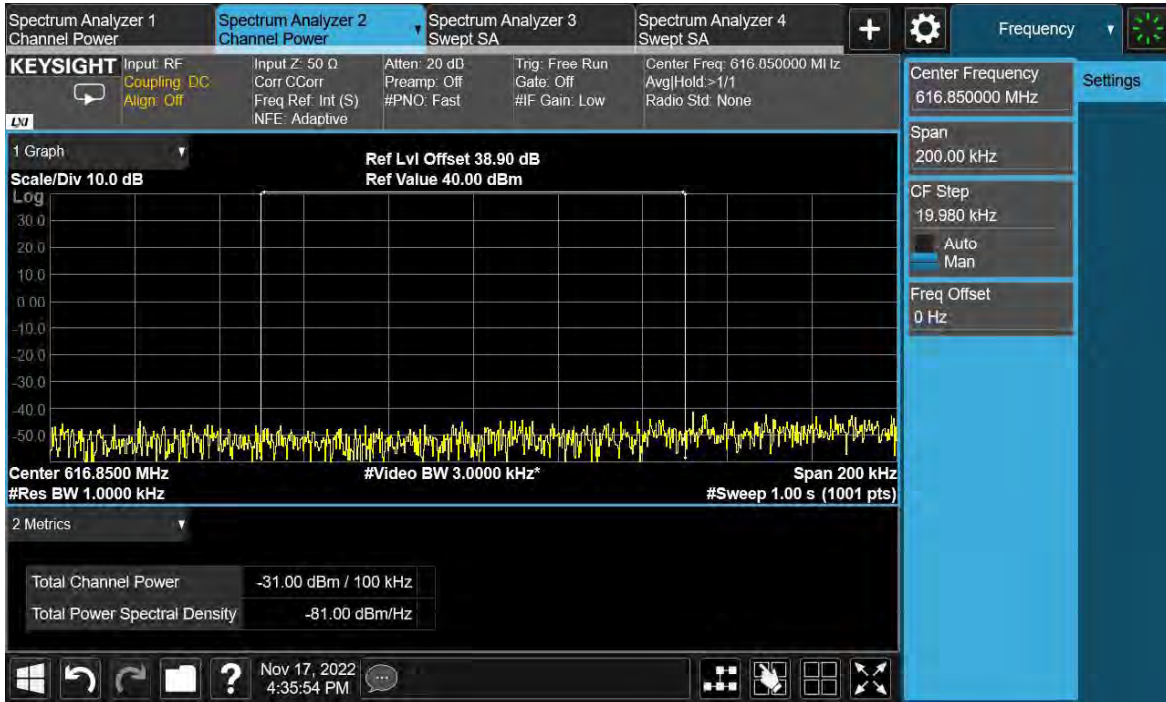

Total Quality. Assured.

TEST REPORT