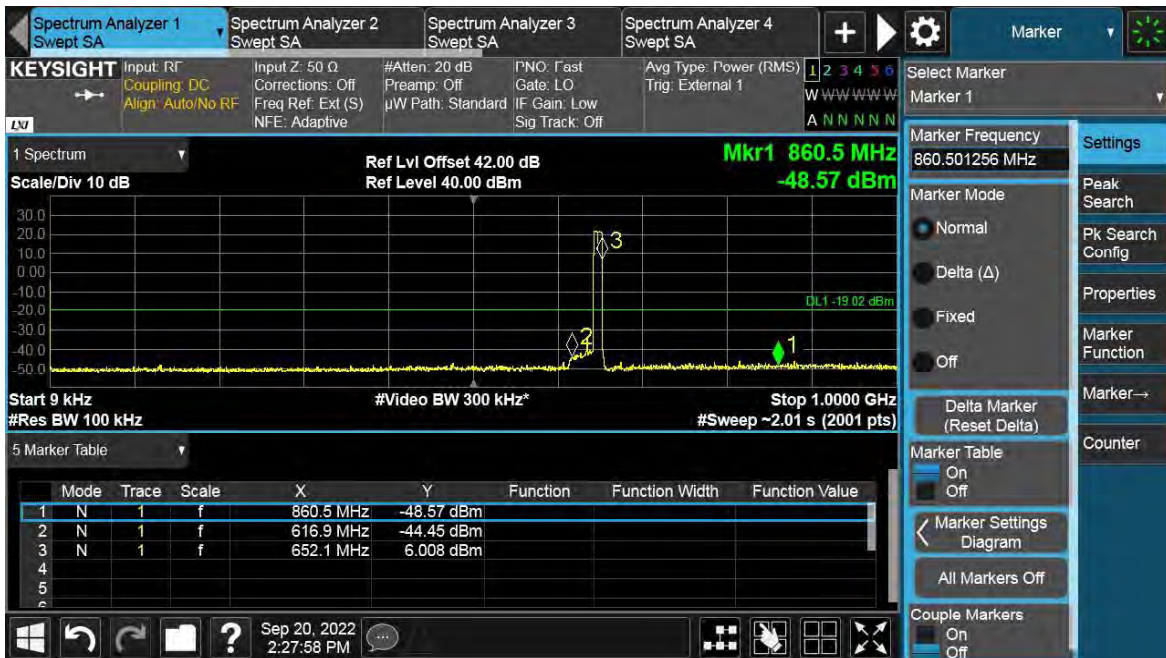

TEST REPORT

Antenna Port	Channel Position	LTE Modulation	LTE Channel Bandwidth (MHz)	Limit (dBm)
A	B	QPSK	20	-19.02
A	T	QPSK	20	-19.02

Channel Position B

Channel Position T

TEST REPORT

LTE-2C-UE

Antenna Port	Channel Position	LTE Modulation	LTE Channel Bandwidth (MHz)	Limit (dBm)
A	B	QPSK	5	-19.02
A	T	QPSK	5	-19.02

Channel Position B

TEST REPORT

Channel Position T

Total Quality. Assured.

TEST REPORT

TEST REPORT

Antenna Port	Channel Position	LTE Modulation	LTE Channel Bandwidth (MHz)	Limit (dBm)
A	B	QPSK	10	-19.02
A	T	QPSK	10	-19.02

Channel Position B

Total Quality. Assured.

TEST REPORT

Channel Position T

Total Quality. Assured.

TEST REPORT

TEST REPORT

Antenna Port	Channel Position	LTE Modulation	LTE Channel Bandwidth (MHz)	Limit (dBm)
A	B	QPSK	15	-19.02
A	T	QPSK	15	-19.02