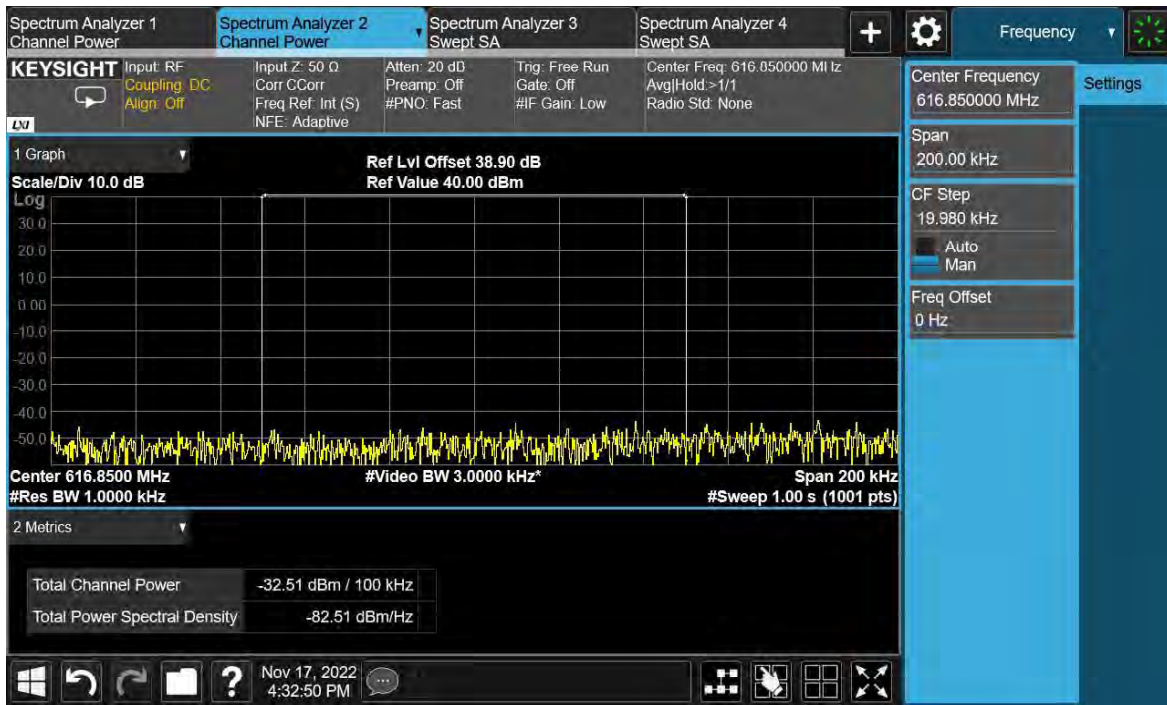

Total Quality. Assured.

TEST REPORT