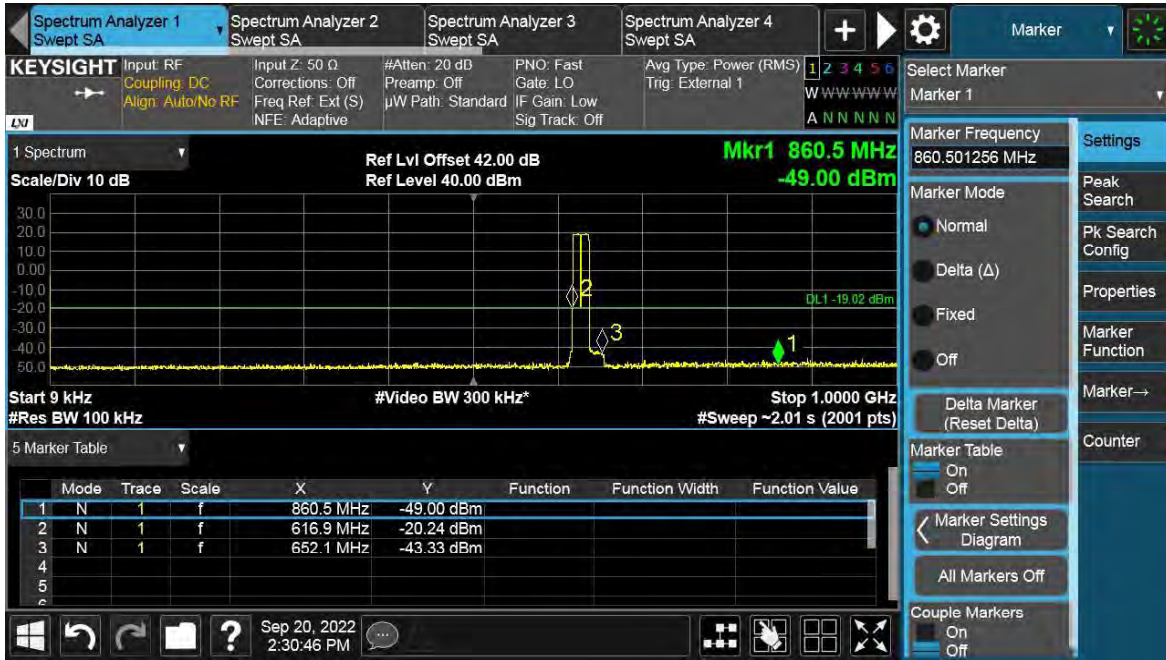

Channel Position B

TEST REPORT

Channel Position T

Total Quality. Assured.

TEST REPORT

TEST REPORT

Antenna Port	Channel Position	LTE Modulation	LTE Channel Bandwidth (MHz)	Limit (dBm)
A	B	QPSK	10	-19.02
A	T	QPSK	10	-19.02

Channel Position B

Total Quality. Assured.

TEST REPORT

Channel Position T

Total Quality. Assured.

TEST REPORT

TEST REPORT

Antenna Port	Channel Position	LTE Modulation	LTE Channel Bandwidth (MHz)	Limit (dBm)
A	B	QPSK	15	-19.02
A	T	QPSK	15	-19.02