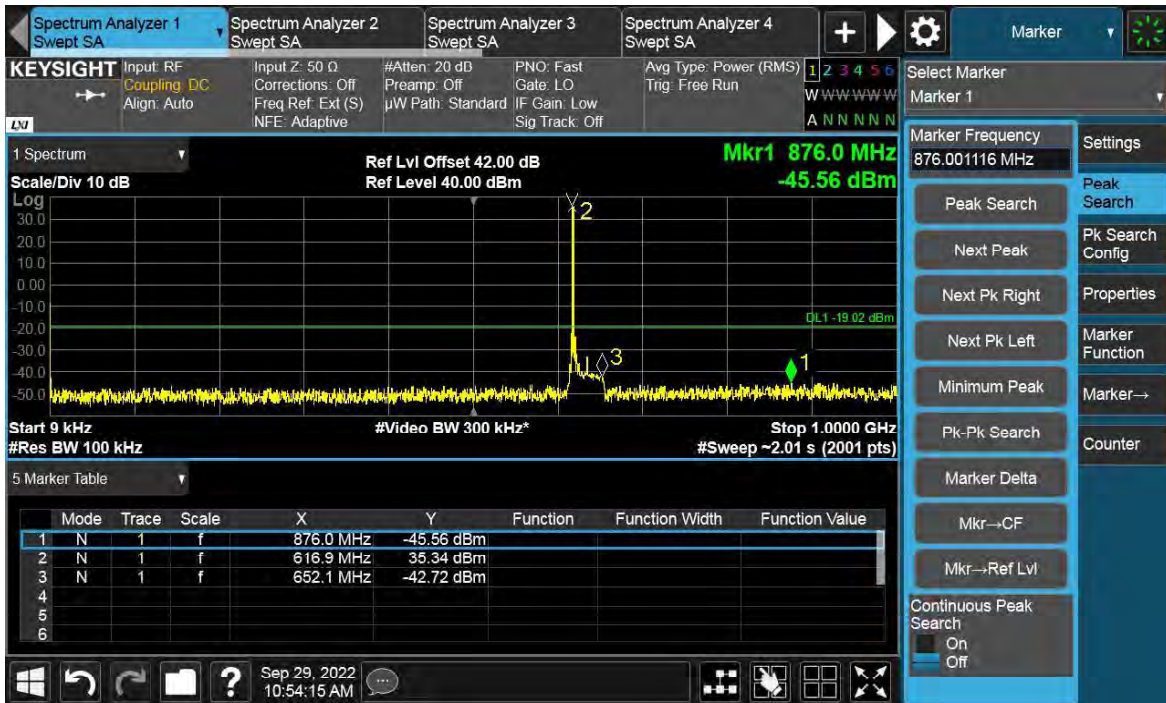

TEST REPORT

Channel Position T

Total Quality. Assured.

TEST REPORT

TEST REPORT

SA-2C-UE

Antenna Port	Channel Position	SA Modulation	SA Channel BW (MHz)	Limit (dBm)
A	B	QPSK	0.2	-19.02
A	T	QPSK	0.2	-19.02

Channel Position B

TEST REPORT

Channel Position T

Total Quality. Assured.

TEST REPORT

TEST REPORT

NR+LTE-MC-1-UE

Antenna Port	Channel Position	NR & LTE Modulation	NR Carrier Bandwidth (MHz)	LTE Carrier Bandwidth (MHz)	Limit (dBm)
A	B	QPSK	5	5	-19.02
A	T	QPSK	5	5	-19.02