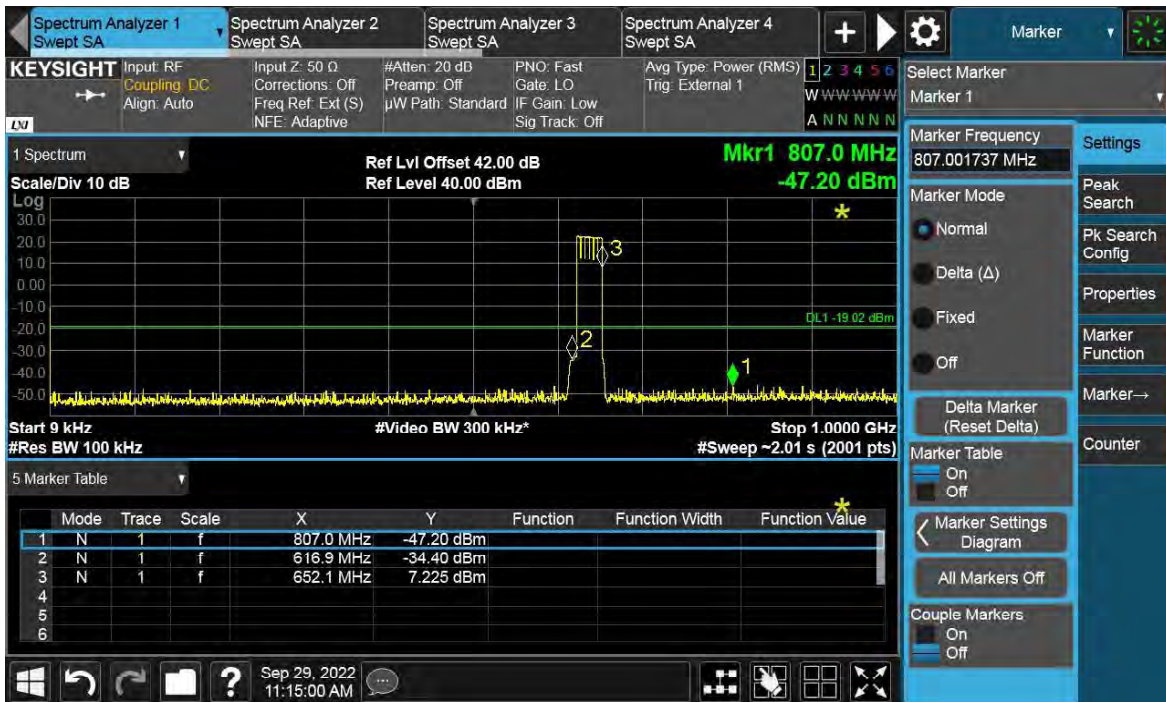

Channel Position B

Total Quality. Assured.

TEST REPORT

Channel Position T

Total Quality. Assured.

TEST REPORT

TEST REPORT

Antenna Port	Channel Position	LTE Modulation	LTE Channel Bandwidth (MHz)	Limit (dBm)
A	B	QPSK	15	-19.02
A	T	QPSK	15	-19.02

Channel Position B

Channel Position T

TEST REPORT

LTE-6C-UE

Antenna Port	Channel Position	LTE Modulation	LTE Channel Bandwidth (MHz)	Limit (dBm)
A	B	QPSK	5	-19.02
A	T	QPSK	5	-19.02

Channel Position B

TEST REPORT

Channel Position T

Total Quality. Assured.

TEST REPORT

TEST REPORT

SA-1C-UE

Antenna Port	Channel Position	SA Modulation	SA Channel BW (MHz)	Limit (dBm)
A	B	QPSK	0.2	-19.02
A	T	QPSK	0.2	-19.02

Channel Position B

TEST REPORT

Channel Position T

Total Quality. Assured.

TEST REPORT

TEST REPORT

SA-2C-UE

Antenna Port	Channel Position	SA Modulation	SA Channel BW (MHz)	Limit (dBm)
A	B	QPSK	0.2	-19.02
A	T	QPSK	0.2	-19.02

Channel Position B