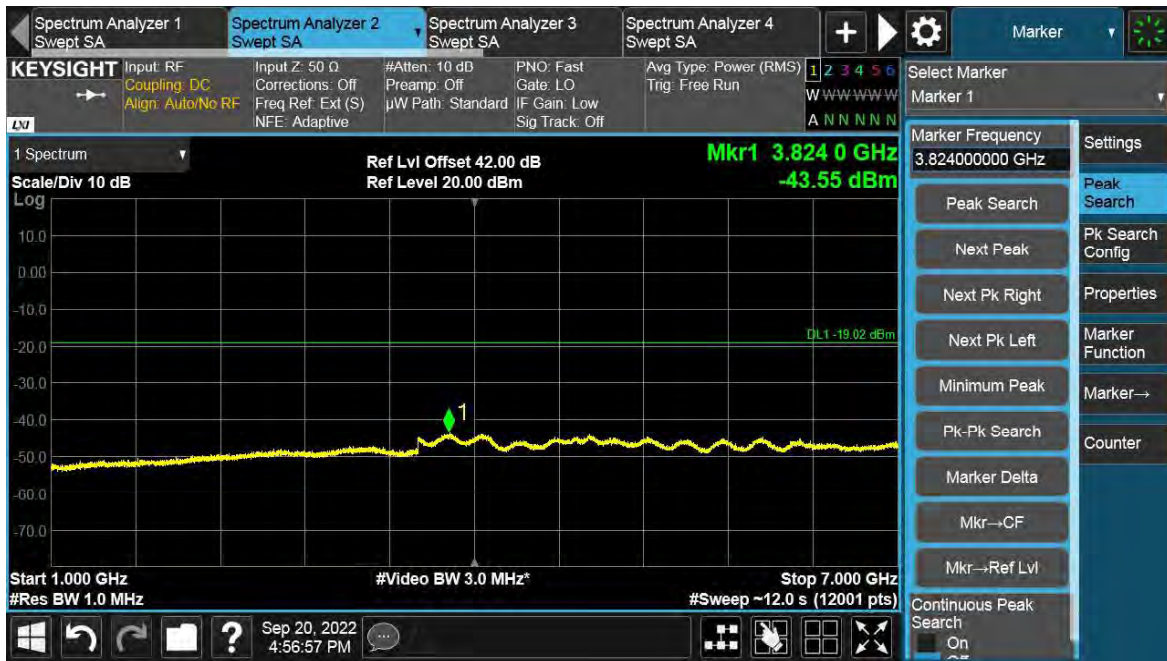

TEST REPORT

Channel Position T

Total Quality. Assured.

TEST REPORT

TEST REPORT

SA-2C-UE

Antenna Port	Channel Position	SA Modulation	SA Channel BW (MHz)	Limit (dBm)
A	B	QPSK	0.2	-19.02
A	T	QPSK	0.2	-19.02

Channel Position B

TEST REPORT

Channel Position T

Total Quality. Assured.

TEST REPORT

TEST REPORT

NR+LTE-MC-1-UE

Antenna Port	Channel Position	NR & LTE Modulation	NR Carrier Bandwidth (MHz)	LTE Carrier Bandwidth (MHz)	Limit (dBm)
A	B	QPSK	5	5	-19.02
A	T	QPSK	5	5	-19.02

NR+LTE-MC-2-UE

Antenna Port	Channel Position	NR & LTE Modulation	NR Carrier Bandwidth (MHz)	LTE Carrier Bandwidth (MHz)	Limit (dBm)
A	M	QPSK	5	5	-19.02

Channel Position M

Total Quality. Assured.

TEST REPORT