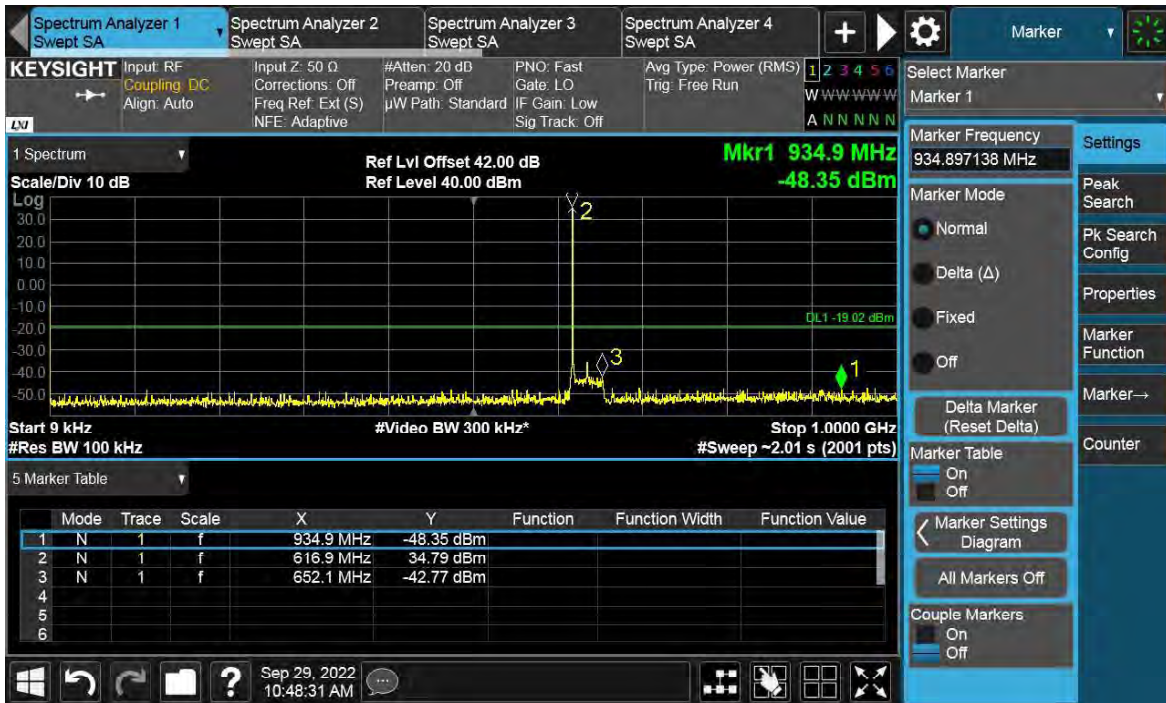

Channel Position B

Channel Position T

TEST REPORT

LTE-6C-UE

Antenna Port	Channel Position	LTE Modulation	LTE Channel Bandwidth (MHz)	Limit (dBm)
A	B	QPSK	5	-19.02
A	T	QPSK	5	-19.02

Channel Position B

TEST REPORT

Channel Position T

Total Quality. Assured.

TEST REPORT

TEST REPORT

SA-1C-UE

Antenna Port	Channel Position	SA Modulation	SA Channel BW (MHz)	Limit (dBm)
A	B	QPSK	0.2	-19.02
A	T	QPSK	0.2	-19.02

Channel Position B

TEST REPORT

Channel Position T

Total Quality. Assured.

TEST REPORT

TEST REPORT

SA-2C-UE

Antenna Port	Channel Position	SA Modulation	SA Channel BW (MHz)	Limit (dBm)
A	B	QPSK	0.2	-19.02
A	T	QPSK	0.2	-19.02

Channel Position B

TEST REPORT

Channel Position T

Total Quality. Assured.

TEST REPORT

TEST REPORT

NR+LTE-MC-1-UE

Antenna Port	Channel Position	NR & LTE Modulation	NR Carrier Bandwidth (MHz)	LTE Carrier Bandwidth (MHz)	Limit (dBm)
A	B	QPSK	5	5	-19.02
A	T	QPSK	5	5	-19.02