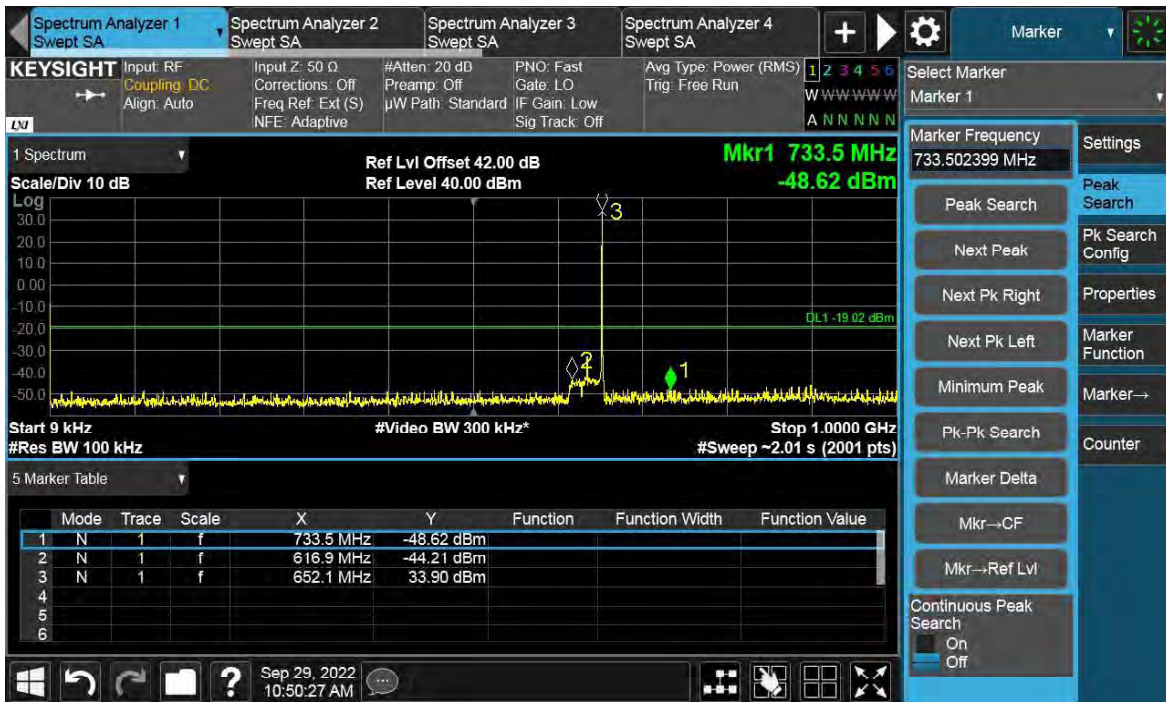

Channel Position B

Channel Position T

TEST REPORT

LTE-6C-UE

Antenna Port	Channel Position	LTE Modulation	LTE Channel Bandwidth (MHz)	Limit (dBm)
A	B	QPSK	5	-19.02
A	T	QPSK	5	-19.02

Channel Position B

TEST REPORT

Channel Position T

Total Quality. Assured.

TEST REPORT

TEST REPORT

SA-1C-UE

Antenna Port	Channel Position	SA Modulation	SA Channel BW (MHz)	Limit (dBm)
A	B	QPSK	0.2	-19.02
A	T	QPSK	0.2	-19.02

Channel Position B

TEST REPORT

Channel Position T

Total Quality. Assured.

TEST REPORT

TEST REPORT

SA-2C-UE

Antenna Port	Channel Position	SA Modulation	SA Channel BW (MHz)	Limit (dBm)
A	B	QPSK	0.2	-19.02
A	T	QPSK	0.2	-19.02

Channel Position B

TEST REPORT

Channel Position T

Total Quality. Assured.

TEST REPORT

TEST REPORT

NR+LTE-MC-1-UE

Antenna Port	Channel Position	NR & LTE Modulation	NR Carrier Bandwidth (MHz)	LTE Carrier Bandwidth (MHz)	Limit (dBm)
A	B	QPSK	5	5	-19.02
A	T	QPSK	5	5	-19.02