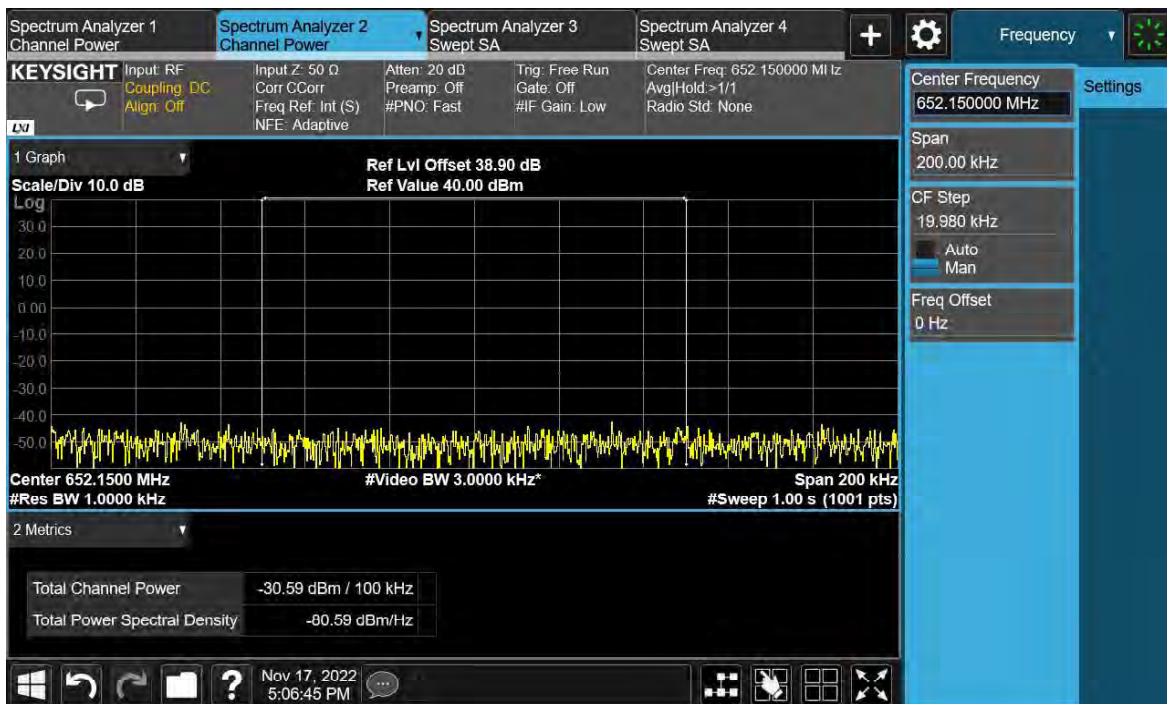

Channel Position B

Channel Position T

TEST REPORT

LTE-6C-UE

Antenna Port	Channel Position	LTE Modulation	LTE Channel Bandwidth (MHz)	Limit (dBm)
A	B	QPSK	5	-19.02
A	T	QPSK	5	-19.02

Channel Position B

TEST REPORT

Channel Position T

Total Quality. Assured.

TEST REPORT

TEST REPORT

SA-1C-UE

Antenna Port	Channel Position	SA Modulation	SA Channel BW (MHz)	Limit (dBm)
A	B	QPSK	0.2	-19.02
A	T	QPSK	0.2	-19.02

Channel Position B