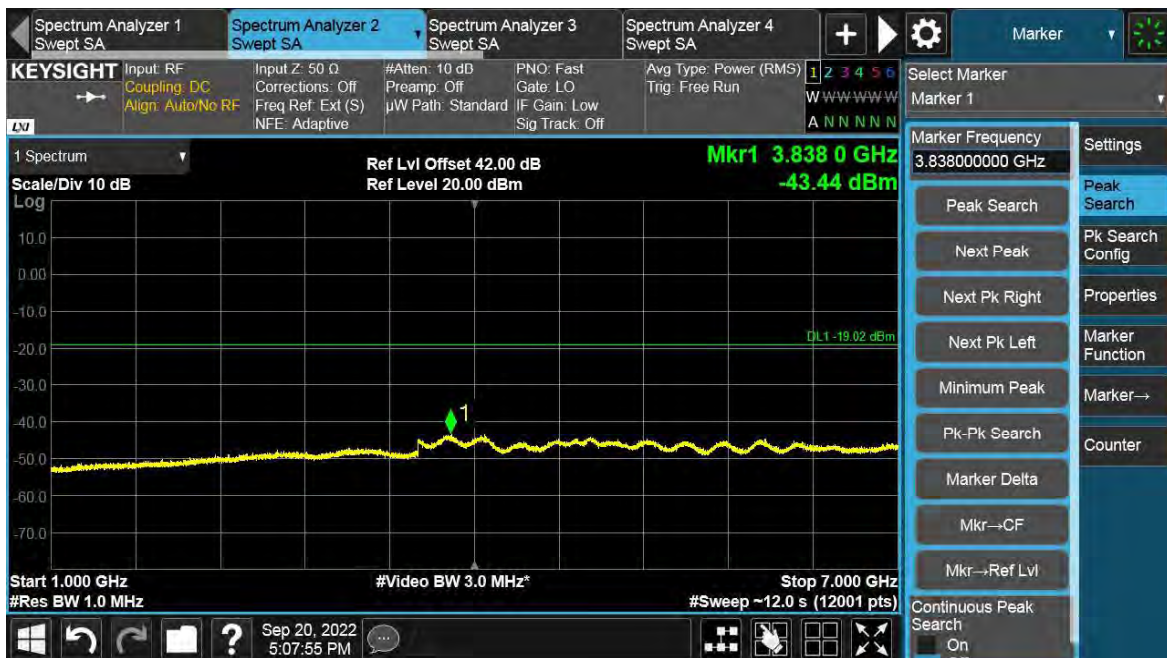

TEST REPORT

Channel Position T

Total Quality. Assured.

TEST REPORT

TEST REPORT

NR+LTE-MC-1-UE

Antenna Port	Channel Position	NR & LTE Modulation	NR Carrier Bandwidth (MHz)	LTE Carrier Bandwidth (MHz)	Limit (dBm)
A	B	QPSK	5	5	-19.02
A	T	QPSK	5	5	-19.02

Channel Position B

Total Quality. Assured.

TEST REPORT

Channel Position T

Total Quality. Assured.

TEST REPORT

Total Quality. Assured.

TEST REPORT

NR+LTE-MC-2-UE

Antenna Port	Channel Position	NR & LTE Modulation	NR Carrier Bandwidth (MHz)	LTE Carrier Bandwidth (MHz)	Limit (dBm)
A	M	QPSK	5	5	-19.02

Channel Position M

Total Quality. Assured.

TEST REPORT

TEST REPORT

NR+LTE-MC-3-UE

Antenna Port	Channel Position	NR & LTE Modulation	NR Carrier Bandwidth (MHz)	LTE Carrier Bandwidth (MHz)	Limit (dBm)
A	B	QPSK	5	5	-19.02
A	T	QPSK	5	5	-19.02

Channel Position B

Total Quality. Assured.