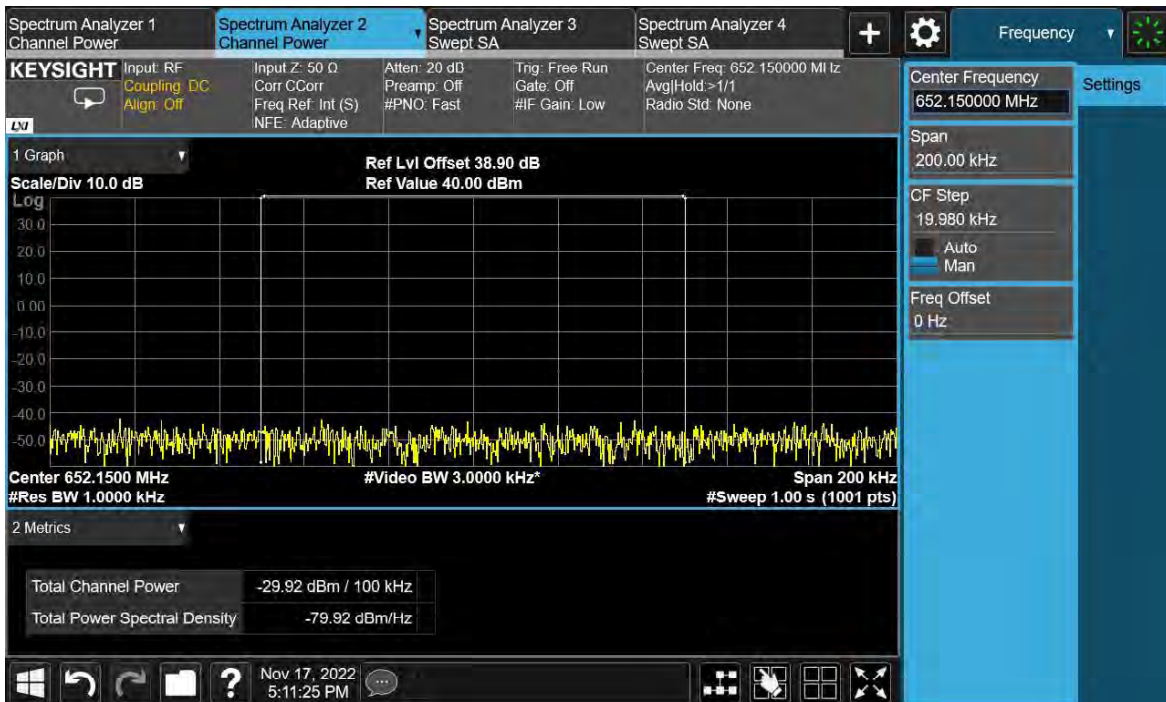

Total Quality. Assured.

TEST REPORT