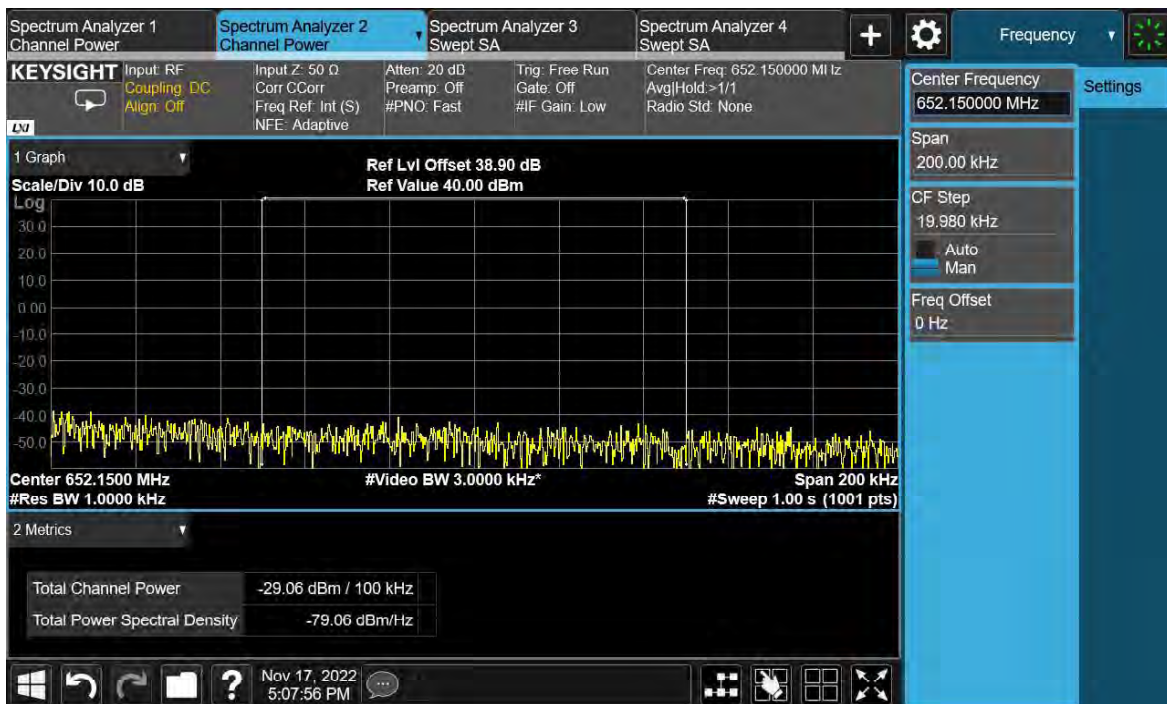

TEST REPORT

Channel Position T

Total Quality. Assured.

TEST REPORT

TEST REPORT

NR+LTE-MC-1-UE

Antenna Port	Channel Position	NR & LTE Modulation	NR Carrier Bandwidth (MHz)	LTE Carrier Bandwidth (MHz)	Limit (dBm)
A	B	QPSK	5	5	-19.02
A	T	QPSK	5	5	-19.02