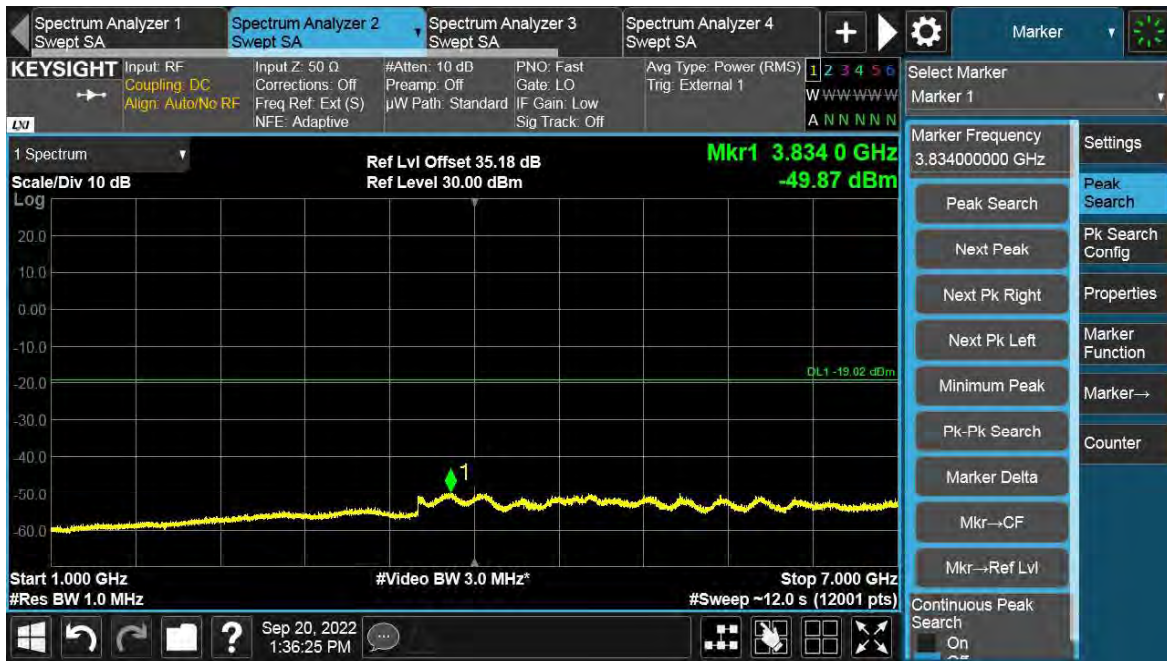

Channel Position B

Total Quality. Assured.

TEST REPORT

Channel Position T

Total Quality. Assured.

TEST REPORT

TEST REPORT

Antenna Port	Channel Position	LTE Modulation	LTE Channel Bandwidth (MHz)	Limit (dBm)
A	B	QPSK	15	-19.02
A	T	QPSK	15	-19.02

Channel Position B

Channel Position T

TEST REPORT

LTE-6C-UE

Antenna Port	Channel Position	LTE Modulation	LTE Channel Bandwidth (MHz)	Limit (dBm)
A	B	QPSK	5	-19.02
A	T	QPSK	5	-19.02

Channel Position B

TEST REPORT

Channel Position T

Total Quality. Assured.

TEST REPORT

TEST REPORT

SA-1C-UE

Antenna Port	Channel Position	SA Modulation	SA Channel BW (MHz)	Limit (dBm)
A	B	QPSK	0.2	-19.02
A	T	QPSK	0.2	-19.02

Channel Position B

TEST REPORT

Channel Position T

Total Quality. Assured.

TEST REPORT

TEST REPORT

SA-2C-UE

Antenna Port	Channel Position	SA Modulation	SA Channel BW (MHz)	Limit (dBm)
A	B	QPSK	0.2	-19.02
A	T	QPSK	0.2	-19.02

Channel Position B