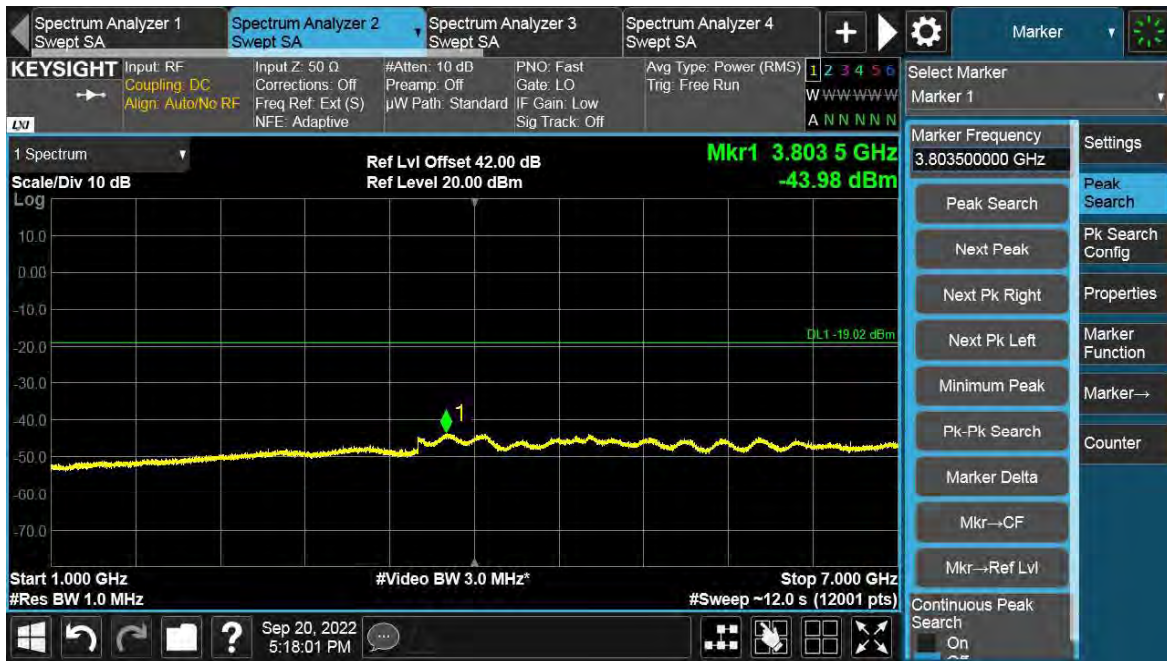

TEST REPORT

NR+LTE-MC-3-UE

Antenna Port	Channel Position	NR & LTE Modulation	NR Carrier Bandwidth (MHz)	LTE Carrier Bandwidth (MHz)	Limit (dBm)
A	B	QPSK	5	5	-19.02
A	T	QPSK	5	5	-19.02

Channel Position B

Total Quality. Assured.

TEST REPORT

Channel Position T

Total Quality. Assured.

TEST REPORT

TEST REPORT

NR+GB-MC-1-UE

Antenna Port	Channel Position	NR & GB Modulation	NR Carrier Bandwidth (MHz)	GB Carrier Bandwidth (MHz)	Limit (dBm)
A	B	QPSK	5	10	-19.02
A	T	QPSK	5	10	-19.02