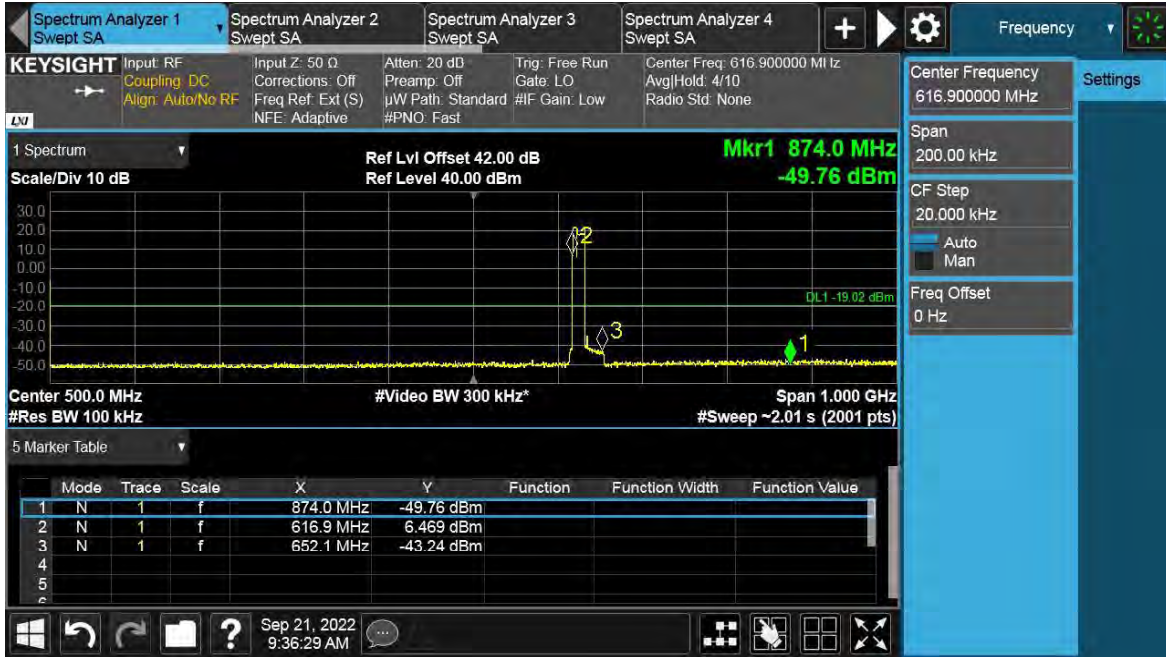

TEST REPORT

NR+GB-MC-1-UE

Antenna Port	Channel Position	NR & GB Modulation	NR Carrier Bandwidth (MHz)	GB Carrier Bandwidth (MHz)	Limit (dBm)
A	B	QPSK	5	10	-19.02
A	T	QPSK	5	10	-19.02

Channel Position B