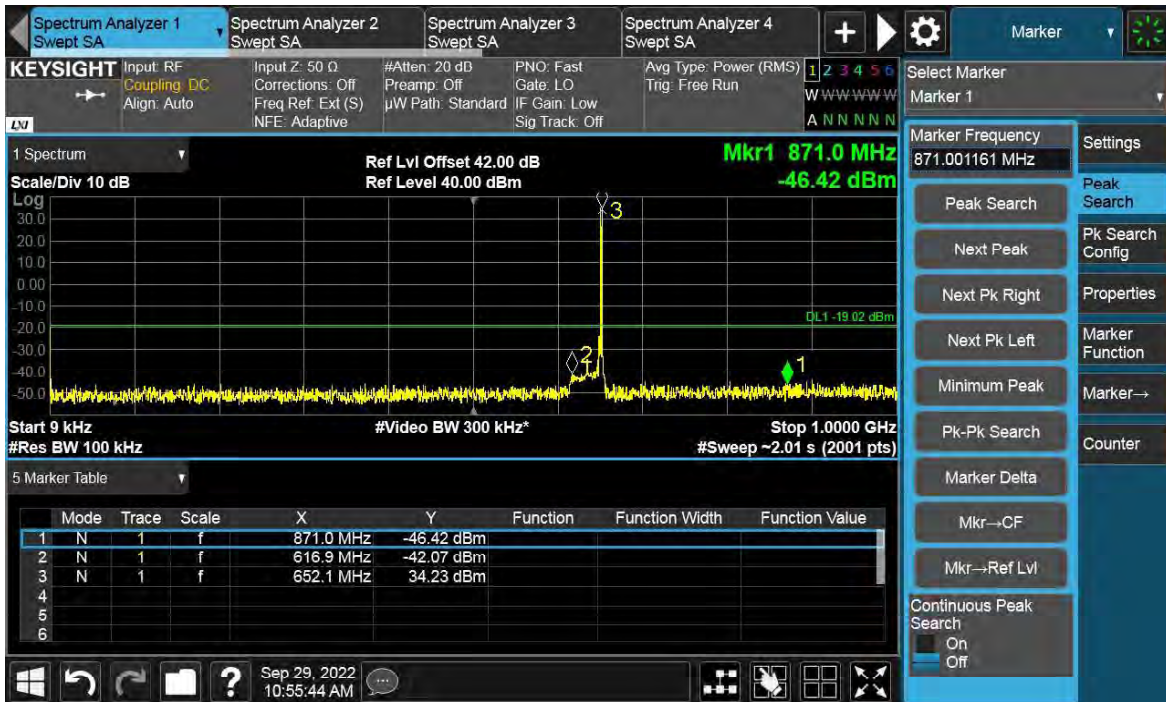

Channel Position T

Total Quality. Assured.

TEST REPORT

TEST REPORT

SA-1C-UE

Antenna Port	Channel Position	SA Modulation	SA Channel BW (MHz)	Limit (dBm)
A	B	QPSK	0.2	-19.02
A	T	QPSK	0.2	-19.02

Channel Position B

TEST REPORT

Channel Position T

Total Quality. Assured.

TEST REPORT

TEST REPORT

SA-2C-UE

Antenna Port	Channel Position	SA Modulation	SA Channel BW (MHz)	Limit (dBm)
A	B	QPSK	0.2	-19.02
A	T	QPSK	0.2	-19.02

Channel Position B

TEST REPORT

Channel Position T

Total Quality. Assured.

TEST REPORT

TEST REPORT

NR+LTE-MC-1-UE

Antenna Port	Channel Position	NR & LTE Modulation	NR Carrier Bandwidth (MHz)	LTE Carrier Bandwidth (MHz)	Limit (dBm)
A	B	QPSK	5	5	-19.02
A	T	QPSK	5	5	-19.02