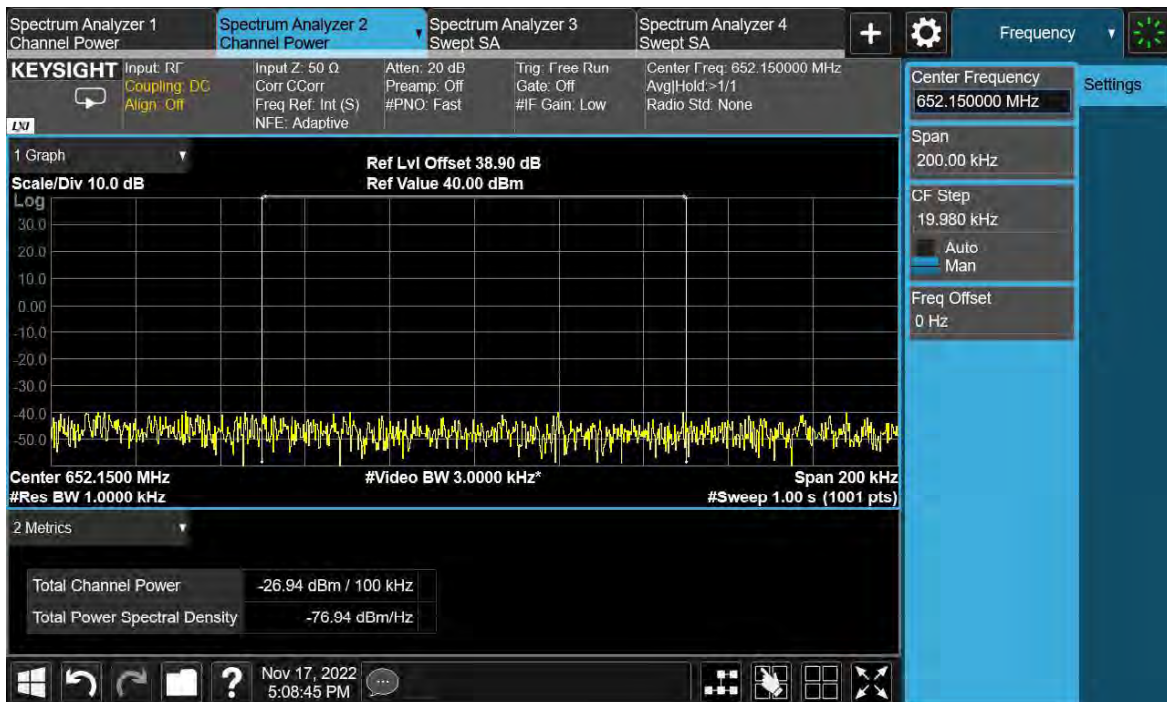

Total Quality. Assured.

TEST REPORT