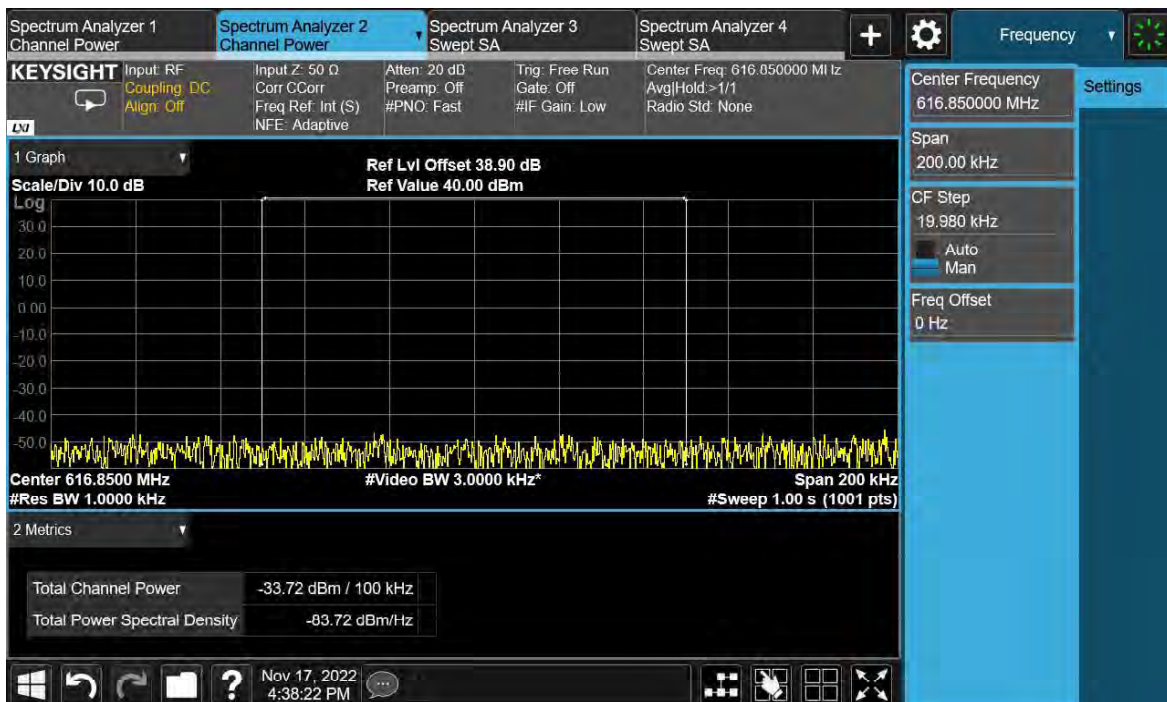

Antenna Port	Channel Position	NR & GB Modulation	NR Carrier Bandwidth (MHz)	GB Carrier Bandwidth (MHz)	Limit (dBm)
A	M	QPSK	15	20	-19.02

Channel Position M

Total Quality. Assured.

TEST REPORT

Antenna Port	Channel Position	NR & GB Modulation	NR Carrier Bandwidth (MHz)	GB Carrier Bandwidth (MHz)	Limit (dBm)
A	M	QPSK	20	15	-19.02

Channel Position M

Total Quality. Assured.

TEST REPORT

Total Quality. Assured.

TEST REPORT

NR+GB-MC-2-UE

Antenna Port	Channel Position	NR/L/GB Modulation	NR/L Carrier Bandwidth (MHz)	GB Carrier Bandwidth (MHz)	Limit (dBm)
A	B	QPSK	5	10	-19.02