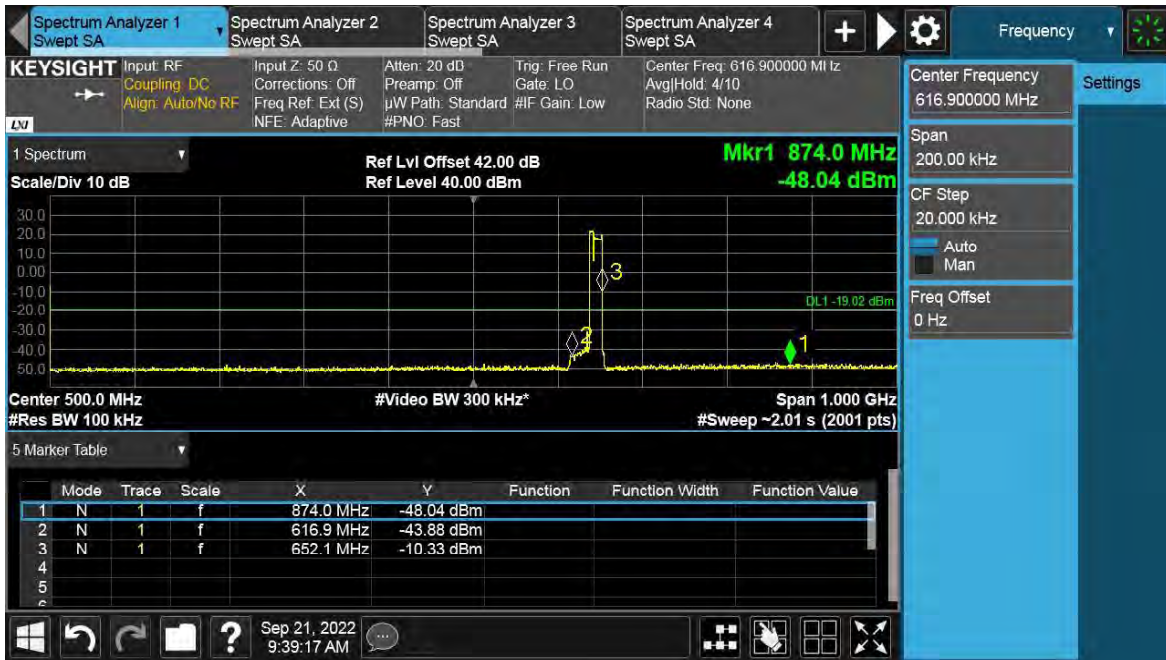

TEST REPORT

Channel Position T

Total Quality. Assured.

TEST REPORT

TEST REPORT

NR+GB-MC-1-UE

Antenna Port	Channel Position	NR & GB Modulation	NR Carrier Bandwidth (MHz)	GB Carrier Bandwidth (MHz)	Limit (dBm)
A	B	QPSK	5	10	-19.02
A	T	QPSK	5	10	-19.02

Channel Position B

Total Quality. Assured.

TEST REPORT

Channel Position T

Total Quality. Assured.

TEST REPORT

Total Quality. Assured.

TEST REPORT

Antenna Port	Channel Position	NR & GB Modulation	NR Carrier Bandwidth (MHz)	GB Carrier Bandwidth (MHz)	Limit (dBm)
A	M	QPSK	15	20	-19.02

Channel Position M

Total Quality. Assured.

TEST REPORT

Antenna Port	Channel Position	NR & GB Modulation	NR Carrier Bandwidth (MHz)	GB Carrier Bandwidth (MHz)	Limit (dBm)
A	M	QPSK	20	15	-19.02