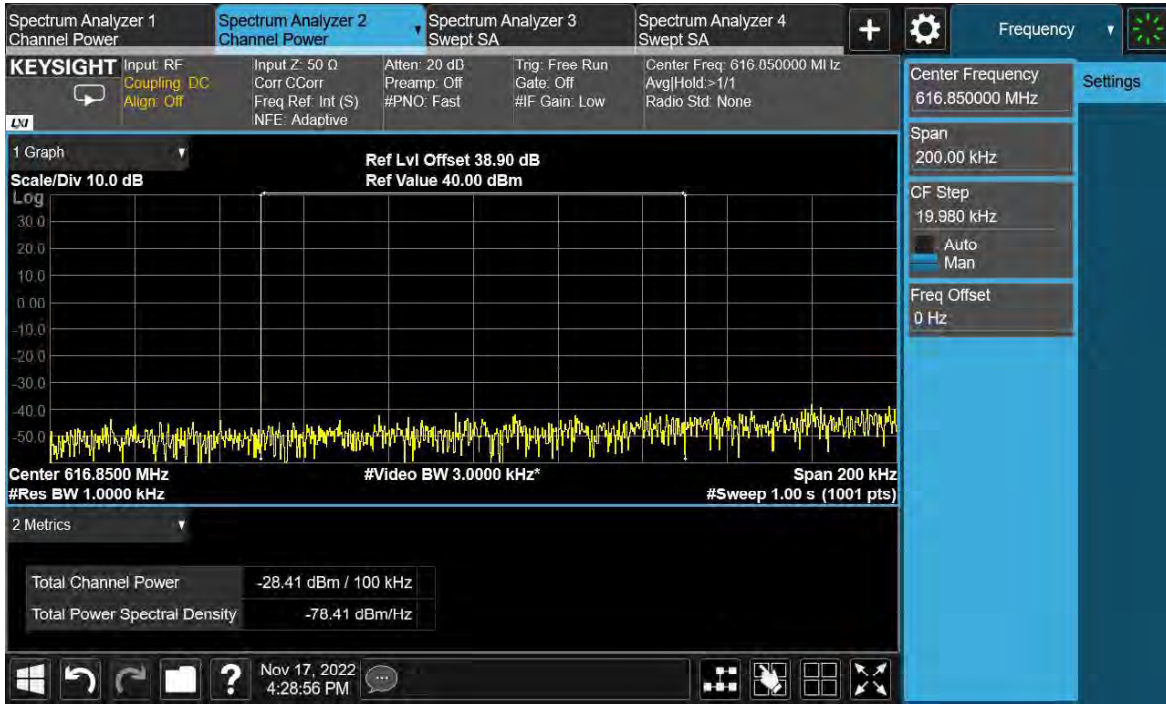

TEST REPORT

Channel Position T

Total Quality. Assured.

TEST REPORT

TEST REPORT

SA-2C-UE

Antenna Port	Channel Position	SA Modulation	SA Channel BW (MHz)	Limit (dBm)
A	B	QPSK	0.2	-19.02
A	T	QPSK	0.2	-19.02

Channel Position B

TEST REPORT

Channel Position T

Total Quality. Assured.

TEST REPORT

TEST REPORT

NR+LTE-MC-1-UE

Antenna Port	Channel Position	NR & LTE Modulation	NR Carrier Bandwidth (MHz)	LTE Carrier Bandwidth (MHz)	Limit (dBm)
A	B	QPSK	5	5	-19.02
A	T	QPSK	5	5	-19.02