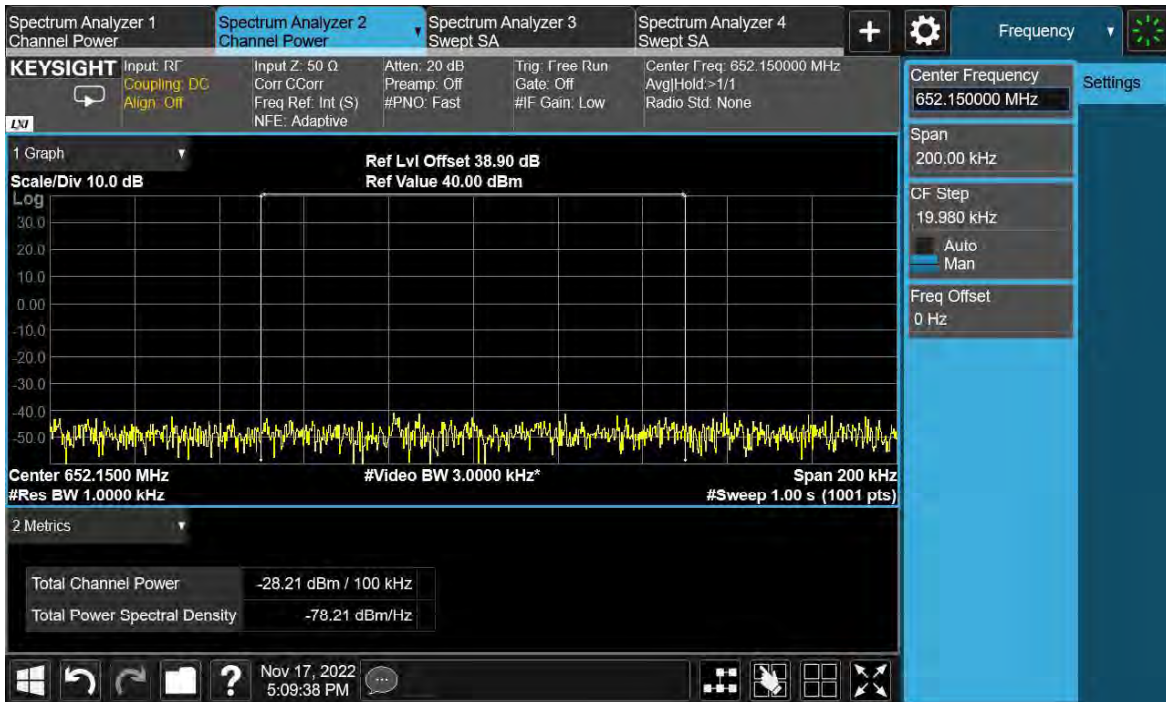

NR+LTE-MC-2-UE

Antenna Port	Channel Position	NR & LTE Modulation	NR Carrier Bandwidth (MHz)	LTE Carrier Bandwidth (MHz)	Limit (dBm)
A	M	QPSK	5	5	-19.02

Channel Position M

Total Quality. Assured.

TEST REPORT

TEST REPORT

NR+LTE-MC-3-UE

Antenna Port	Channel Position	NR & LTE Modulation	NR Carrier Bandwidth (MHz)	LTE Carrier Bandwidth (MHz)	Limit (dBm)
A	B	QPSK	5	5	-19.02
A	T	QPSK	5	5	-19.02

Channel Position B

Total Quality. Assured.