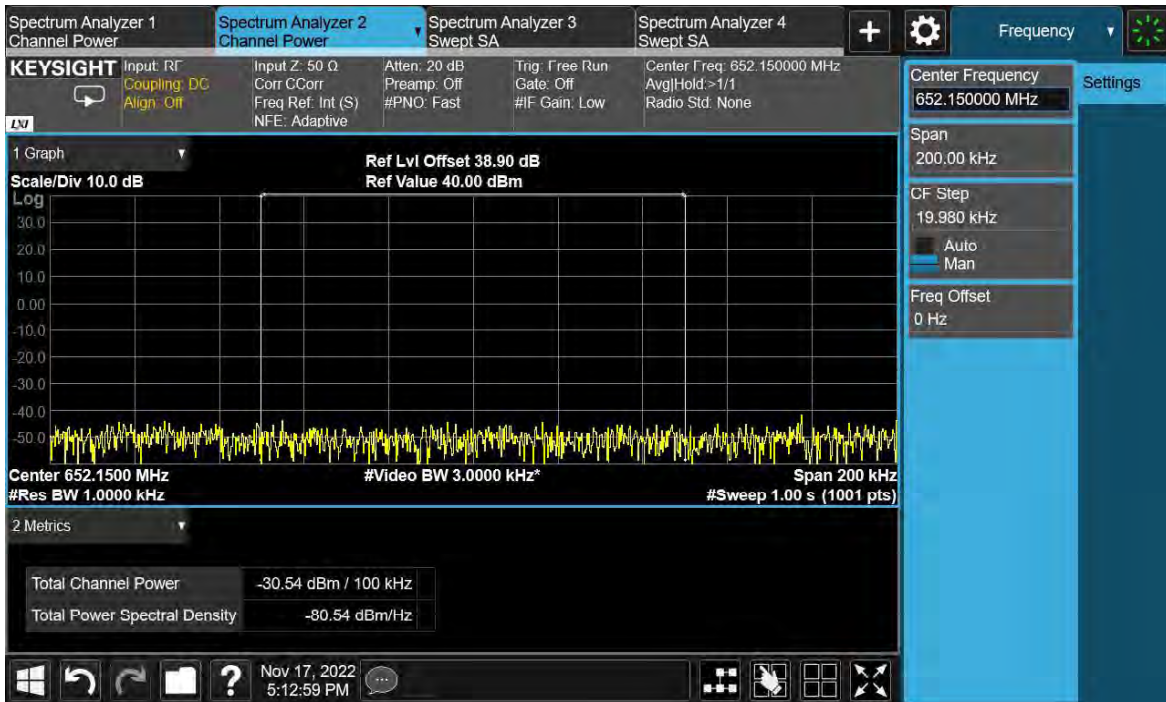

Total Quality. Assured.

TEST REPORT