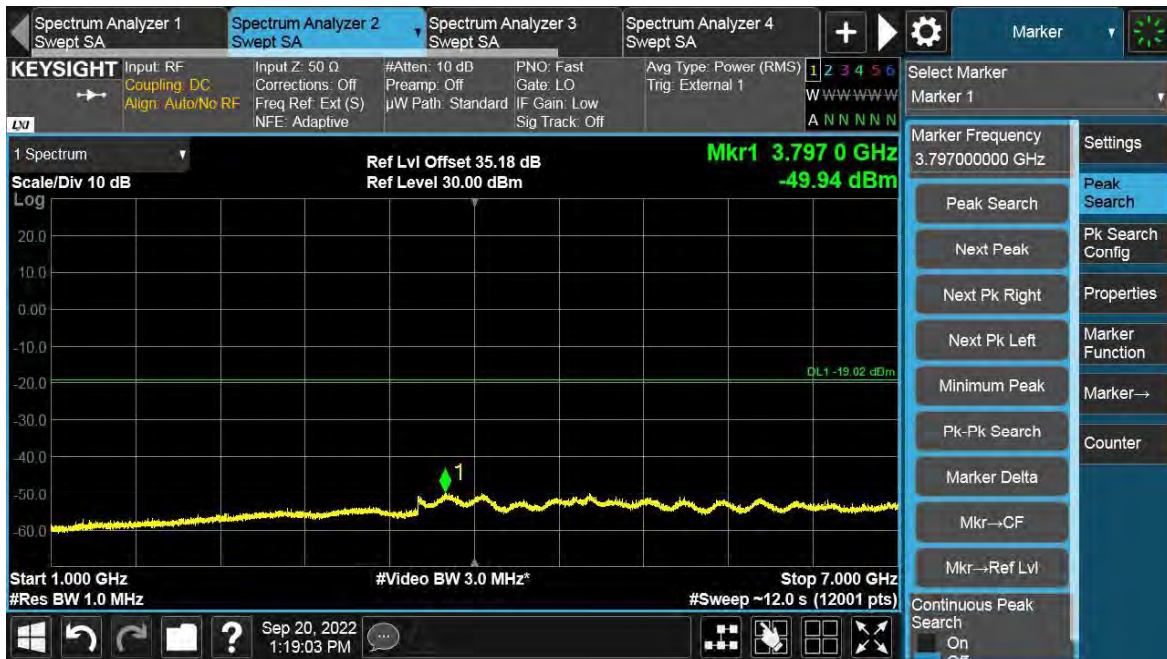

Channel Position B

TEST REPORT

Channel Position T

Total Quality. Assured.

TEST REPORT

TEST REPORT

Antenna Port	Channel Position	LTE Modulation	LTE Channel Bandwidth (MHz)	Limit (dBm)
A	B	QPSK	10	-19.02
A	T	QPSK	10	-19.02

Channel Position B

Total Quality. Assured.

TEST REPORT

Channel Position T

Total Quality. Assured.

TEST REPORT

TEST REPORT

Antenna Port	Channel Position	LTE Modulation	LTE Channel Bandwidth (MHz)	Limit (dBm)
A	B	QPSK	15	-19.02
A	T	QPSK	15	-19.02

Channel Position B

Channel Position T

TEST REPORT

LTE-6C-UE

Antenna Port	Channel Position	LTE Modulation	LTE Channel Bandwidth (MHz)	Limit (dBm)
A	B	QPSK	5	-19.02
A	T	QPSK	5	-19.02

Channel Position B

TEST REPORT

Channel Position T

Total Quality. Assured.

TEST REPORT

TEST REPORT

SA-1C-UE

Antenna Port	Channel Position	SA Modulation	SA Channel BW (MHz)	Limit (dBm)
A	B	QPSK	0.2	-19.02
A	T	QPSK	0.2	-19.02

Channel Position B