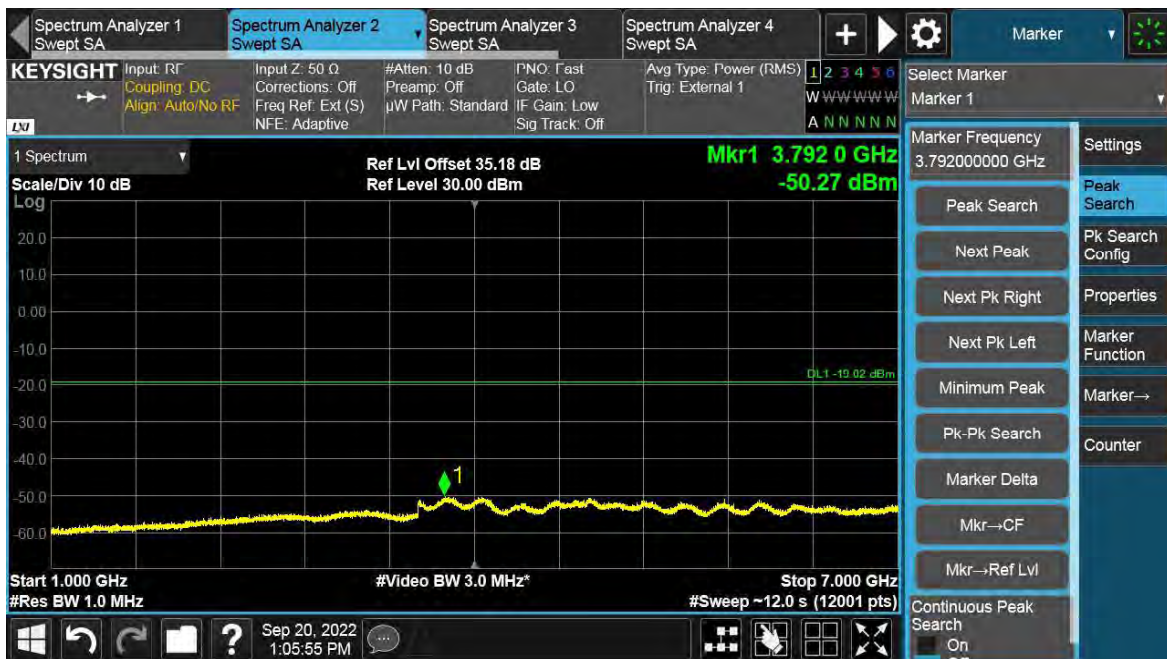

TEST REPORT

Antenna Port	Channel Position	LTE Modulation	LTE Channel Bandwidth (MHz)	Limit (dBm)
A	B	QPSK	20	-19.02
A	T	QPSK	20	-19.02

Channel Position B

Channel Position T

TEST REPORT

LTE-2C-UE

Antenna Port	Channel Position	LTE Modulation	LTE Channel Bandwidth (MHz)	Limit (dBm)
A	B	QPSK	5	-19.02
A	T	QPSK	5	-19.02

Channel Position B

TEST REPORT

Channel Position T

Total Quality. Assured.

TEST REPORT

TEST REPORT

Antenna Port	Channel Position	LTE Modulation	LTE Channel Bandwidth (MHz)	Limit (dBm)
A	B	QPSK	10	-19.02
A	T	QPSK	10	-19.02

Channel Position B

Total Quality. Assured.

TEST REPORT

Channel Position T

Total Quality. Assured.

TEST REPORT

TEST REPORT

Antenna Port	Channel Position	LTE Modulation	LTE Channel Bandwidth (MHz)	Limit (dBm)
A	B	QPSK	15	-19.02
A	T	QPSK	15	-19.02