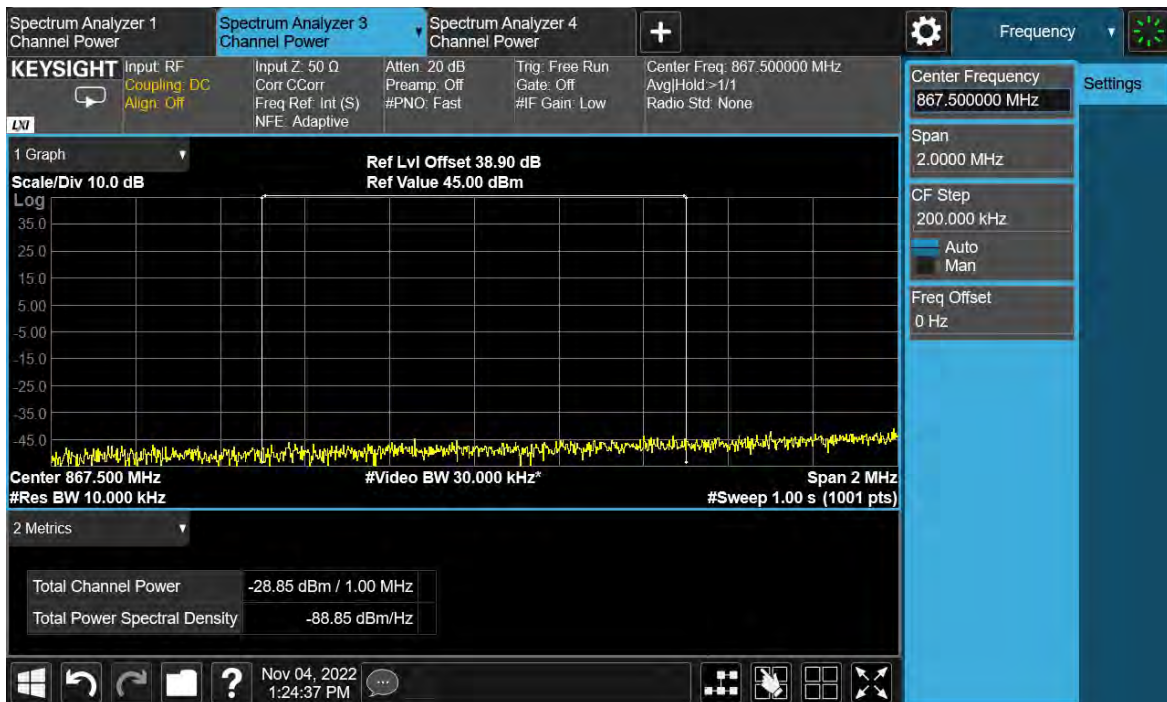

Channel Position B

TEST REPORT

Channel Position T

Total Quality. Assured.

TEST REPORT

NR-5C-UE

Antenna Port	Channel Position	Modulation	Carrier Bandwidth (MHz)	RBW (kHz)	Limit (dBm)
D	M	QPSK	5	1000	-19.02

Channel Position M

TEST REPORT

Total Quality. Assured.

TEST REPORT

LTE-1C-UE

Antenna Port	Channel Position	Modulation	Carrier Bandwidth (MHz)	RBW (kHz)	Limit (dBm)
D	B	QPSK	1.4	1000	-19.02
D	T	QPSK	1.4	1000	-19.02

Channel Position B

TEST REPORT

TEST REPORT

Channel Position T

Total Quality. Assured.

TEST REPORT

LTE-1C-UE

Antenna Port	Channel Position	Modulation	Carrier Bandwidth (MHz)	RBW (kHz)	Limit (dBm)
D	B	QPSK	3	1000	-19.02
D	T	QPSK	3	1000	-19.02

Channel Position B

TEST REPORT

Channel Position T

Total Quality. Assured.

TEST REPORT

LTE-1C-UE

Antenna Port	Channel Position	Modulation	Carrier Bandwidth (MHz)	RBW (kHz)	Limit (dBm)
D	B	QPSK	5	1000	-19.02
D	T	QPSK	5	1000	-19.02