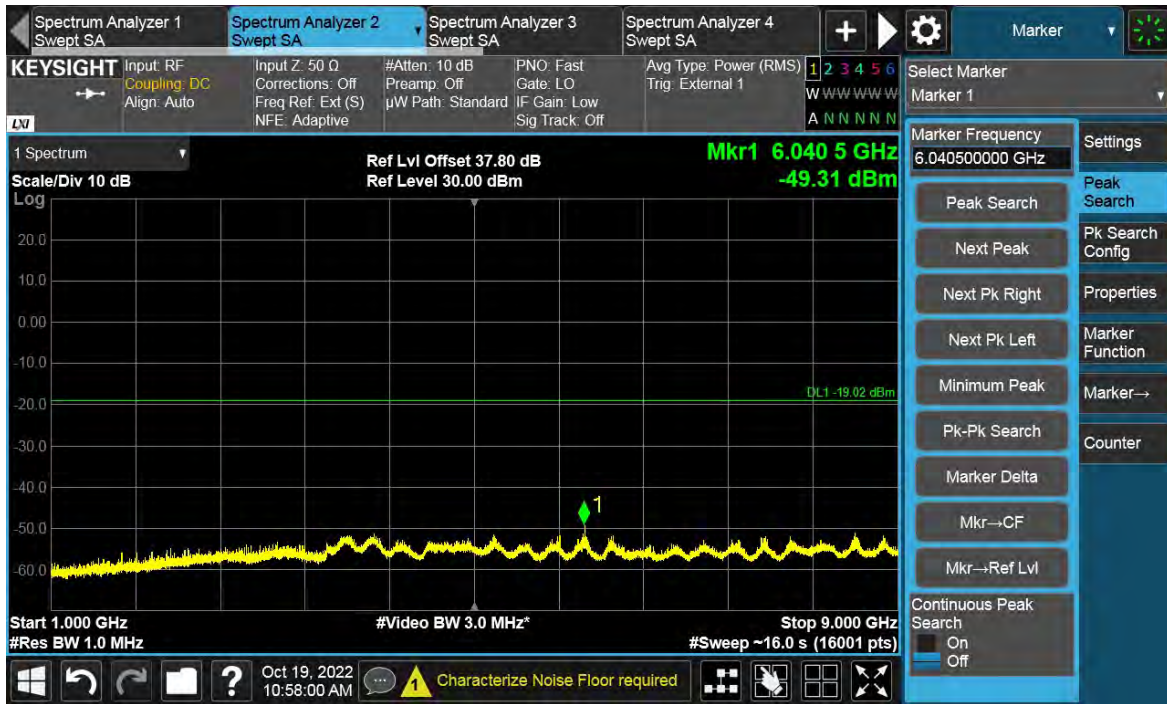

Channel Position B

TEST REPORT

Channel Position T

Total Quality. Assured.

TEST REPORT

NR-2C-UE

Antenna Port	Channel Position	Modulation	Carrier Bandwidth (MHz)	RBW (kHz)	Limit (dBm)
D	B	QPSK	10	1000	-19.02
D	T	QPSK	10	1000	-19.02

Channel Position B

TEST REPORT

Channel Position T

Total Quality. Assured.

TEST REPORT

NR-5C-UE

Antenna Port	Channel Position	Modulation	Carrier Bandwidth (MHz)	RBW (kHz)	Limit (dBm)
D	M	QPSK	5	1000	-19.02

Channel Position M

TEST REPORT

Total Quality. Assured.

TEST REPORT

LTE-1C-UE

Antenna Port	Channel Position	Modulation	Carrier Bandwidth (MHz)	RBW (kHz)	Limit (dBm)
D	B	QPSK	1.4	1000	-19.02
D	T	QPSK	1.4	1000	-19.02

Channel Position B

TEST REPORT

TEST REPORT

Channel Position T

Total Quality. Assured.

TEST REPORT

LTE-1C-UE

Antenna Port	Channel Position	Modulation	Carrier Bandwidth (MHz)	RBW (kHz)	Limit (dBm)
D	B	QPSK	3	1000	-19.02
D	T	QPSK	3	1000	-19.02