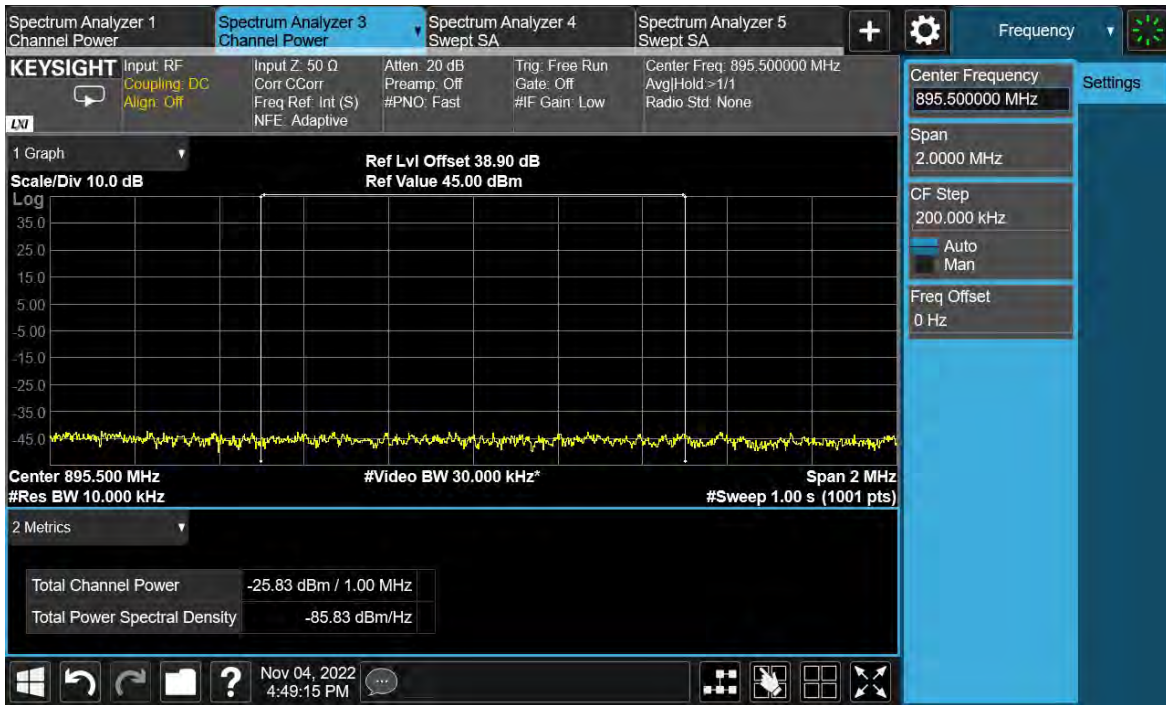

Channel Position B

TEST REPORT

Channel Position T

Total Quality. Assured.

TEST REPORT

NR-2C-UE

Antenna Port	Channel Position	Modulation	Carrier Bandwidth (MHz)	RBW (kHz)	Limit (dBm)
D	B	QPSK	10	1000	-19.02
D	T	QPSK	10	1000	-19.02

Channel Position B

TEST REPORT

Channel Position T

Total Quality. Assured.

TEST REPORT

NR-5C-UE

Antenna Port	Channel Position	Modulation	Carrier Bandwidth (MHz)	RBW (kHz)	Limit (dBm)
D	M	QPSK	5	1000	-19.02

Channel Position M

TEST REPORT

Total Quality. Assured.

TEST REPORT

LTE-1C-UE

Antenna Port	Channel Position	Modulation	Carrier Bandwidth (MHz)	RBW (kHz)	Limit (dBm)
D	B	QPSK	1.4	1000	-19.02
D	T	QPSK	1.4	1000	-19.02

Channel Position B

TEST REPORT

TEST REPORT

Channel Position T

Total Quality. Assured.

TEST REPORT

LTE-1C-UE

Antenna Port	Channel Position	Modulation	Carrier Bandwidth (MHz)	RBW (kHz)	Limit (dBm)
D	B	QPSK	3	1000	-19.02
D	T	QPSK	3	1000	-19.02