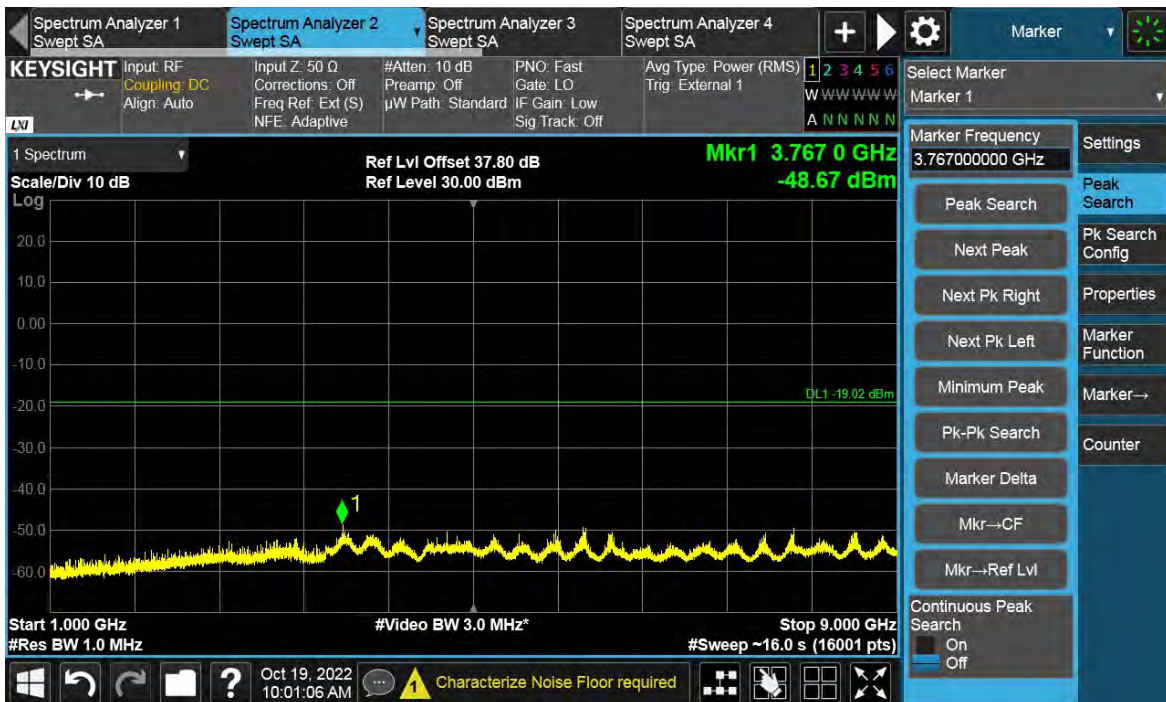

TEST REPORT

Channel Position T

Total Quality. Assured.

TEST REPORT

NR-1C-UE

Antenna Port	Channel Position	Modulation	Carrier Bandwidth (MHz)	RBW (kHz)	Limit (dBm)
D	B	QPSK	15	1000	-19.02
D	T	QPSK	15	1000	-19.02

Channel Position B

TEST REPORT

Channel Position T

Total Quality. Assured.

TEST REPORT

NR-1C-UE

Antenna Port	Channel Position	Modulation	Carrier Bandwidth (MHz)	RBW (kHz)	Limit (dBm)
D	B	QPSK	20	1000	-19.02
D	T	QPSK	20	1000	-19.02

Channel Position B

TEST REPORT

Channel Position T

Total Quality. Assured.

TEST REPORT

NR-2C-UE

Antenna Port	Channel Position	Modulation	Carrier Bandwidth (MHz)	RBW (kHz)	Limit (dBm)
D	B	QPSK	5	1000	-19.02
D	T	QPSK	5	1000	-19.02

Channel Position B

TEST REPORT

Channel Position T

Total Quality. Assured.

TEST REPORT

NR-2C-UE

Antenna Port	Channel Position	Modulation	Carrier Bandwidth (MHz)	RBW (kHz)	Limit (dBm)
D	B	QPSK	10	1000	-19.02
D	T	QPSK	10	1000	-19.02