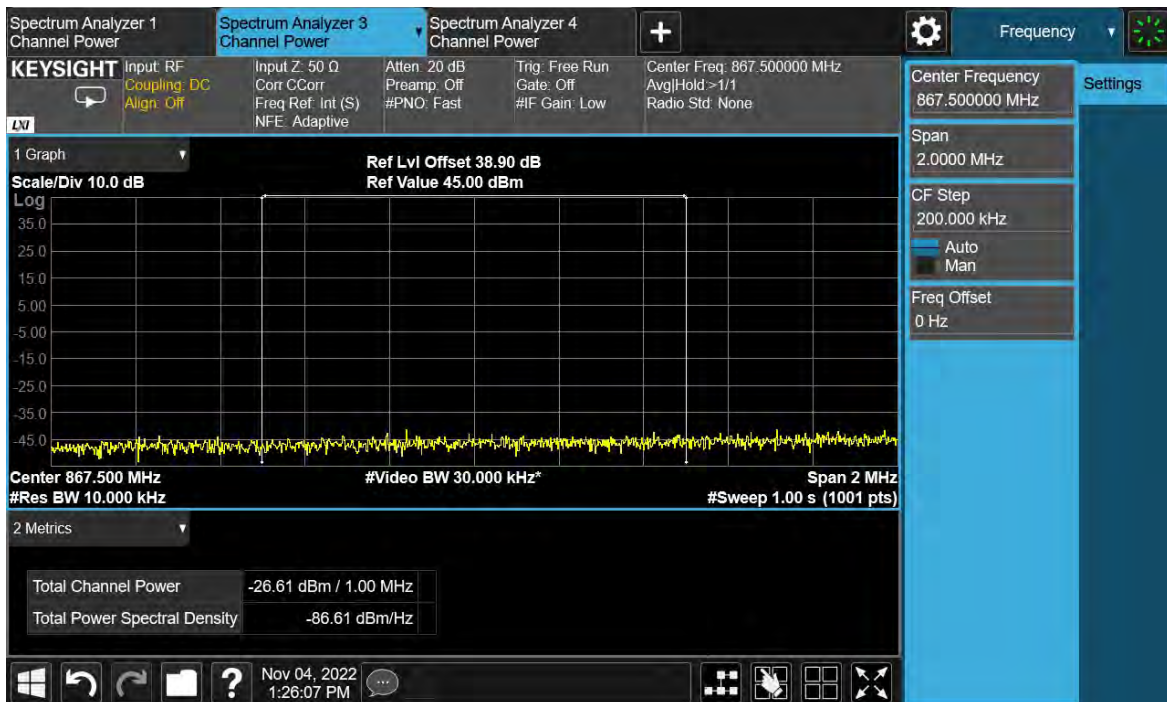

TEST REPORT

TEST REPORT

Channel Position T

Total Quality. Assured.

TEST REPORT

LTE-1C-UE

Antenna Port	Channel Position	Modulation	Carrier Bandwidth (MHz)	RBW (kHz)	Limit (dBm)
D	B	QPSK	3	1000	-19.02
D	T	QPSK	3	1000	-19.02

Channel Position B

TEST REPORT

Channel Position T

Total Quality. Assured.

TEST REPORT

LTE-1C-UE

Antenna Port	Channel Position	Modulation	Carrier Bandwidth (MHz)	RBW (kHz)	Limit (dBm)
D	B	QPSK	5	1000	-19.02
D	T	QPSK	5	1000	-19.02

Channel Position B

TEST REPORT

Channel Position T

Total Quality. Assured.

TEST REPORT

LTE-1C-UE

Antenna Port	Channel Position	Modulation	Carrier Bandwidth (MHz)	RBW (kHz)	Limit (dBm)
D	B	QPSK	10	1000	-19.02
D	T	QPSK	10	1000	-19.02