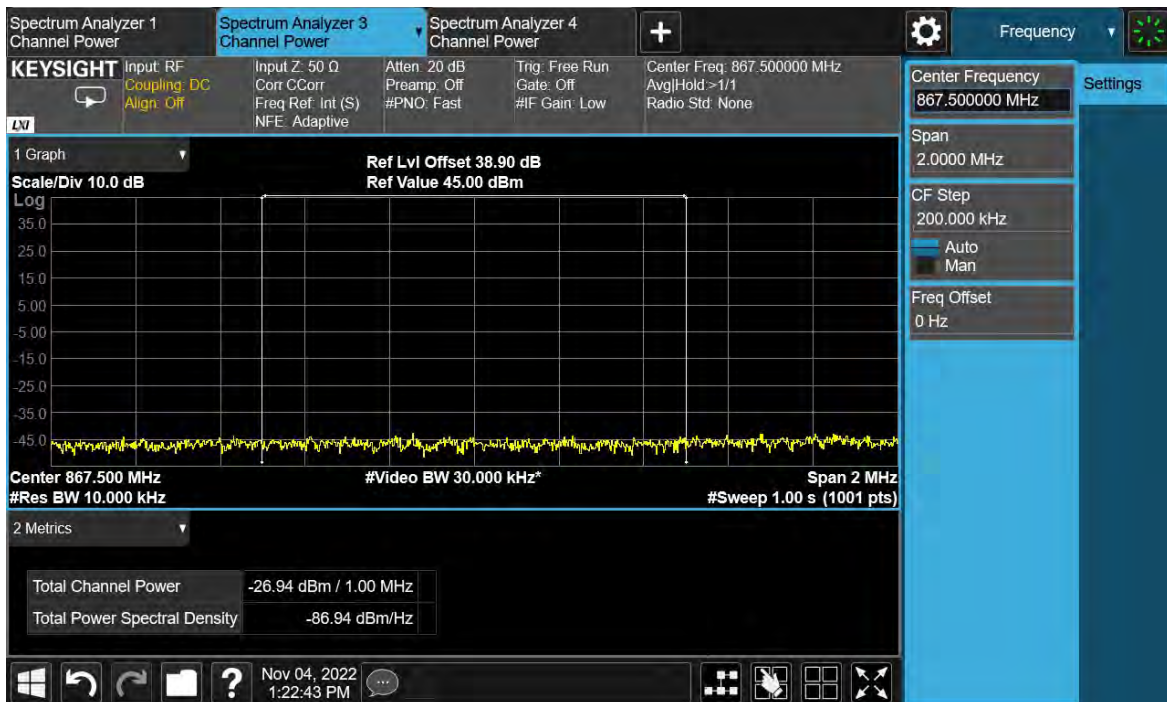

Channel Position B

TEST REPORT

Channel Position T

Total Quality. Assured.

TEST REPORT

NR-2C-UE

Antenna Port	Channel Position	Modulation	Carrier Bandwidth (MHz)	RBW (kHz)	Limit (dBm)
D	B	QPSK	5	1000	-19.02
D	T	QPSK	5	1000	-19.02

Channel Position B

TEST REPORT

Channel Position T

Total Quality. Assured.

TEST REPORT

NR-2C-UE

Antenna Port	Channel Position	Modulation	Carrier Bandwidth (MHz)	RBW (kHz)	Limit (dBm)
D	B	QPSK	10	1000	-19.02
D	T	QPSK	10	1000	-19.02

Channel Position B

TEST REPORT

Channel Position T

Total Quality. Assured.

TEST REPORT

NR-5C-UE

Antenna Port	Channel Position	Modulation	Carrier Bandwidth (MHz)	RBW (kHz)	Limit (dBm)
D	M	QPSK	5	1000	-19.02

Channel Position M

TEST REPORT

Total Quality. Assured.

TEST REPORT

LTE-1C-UE

Antenna Port	Channel Position	Modulation	Carrier Bandwidth (MHz)	RBW (kHz)	Limit (dBm)
D	B	QPSK	1.4	1000	-19.02
D	T	QPSK	1.4	1000	-19.02

Channel Position B