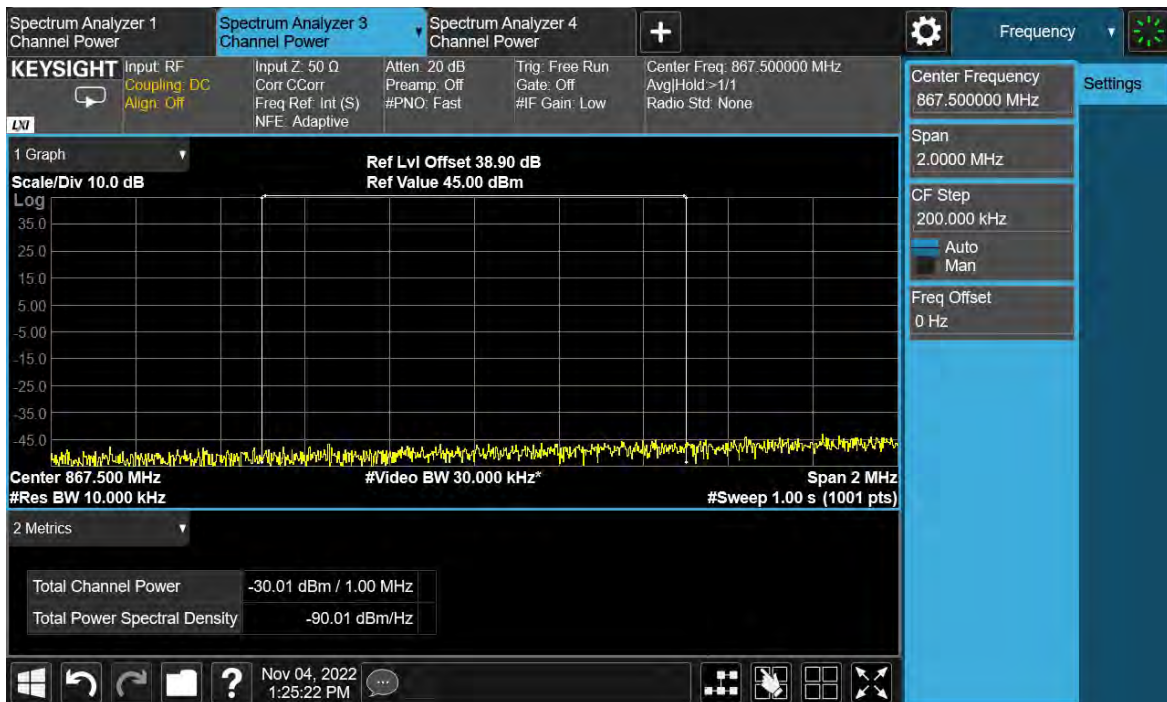

TEST REPORT

Total Quality. Assured.

TEST REPORT

LTE-1C-UE

Antenna Port	Channel Position	Modulation	Carrier Bandwidth (MHz)	RBW (kHz)	Limit (dBm)
D	B	QPSK	1.4	1000	-19.02
D	T	QPSK	1.4	1000	-19.02

Channel Position B

TEST REPORT

TEST REPORT

Channel Position T

Total Quality. Assured.

TEST REPORT

LTE-1C-UE

Antenna Port	Channel Position	Modulation	Carrier Bandwidth (MHz)	RBW (kHz)	Limit (dBm)
D	B	QPSK	3	1000	-19.02
D	T	QPSK	3	1000	-19.02

Channel Position B

TEST REPORT

Channel Position T

Total Quality. Assured.

TEST REPORT

LTE-1C-UE

Antenna Port	Channel Position	Modulation	Carrier Bandwidth (MHz)	RBW (kHz)	Limit (dBm)
D	B	QPSK	5	1000	-19.02
D	T	QPSK	5	1000	-19.02

Channel Position B

TEST REPORT

Channel Position T

Total Quality. Assured.

TEST REPORT

LTE-1C-UE

Antenna Port	Channel Position	Modulation	Carrier Bandwidth (MHz)	RBW (kHz)	Limit (dBm)
D	B	QPSK	10	1000	-19.02
D	T	QPSK	10	1000	-19.02