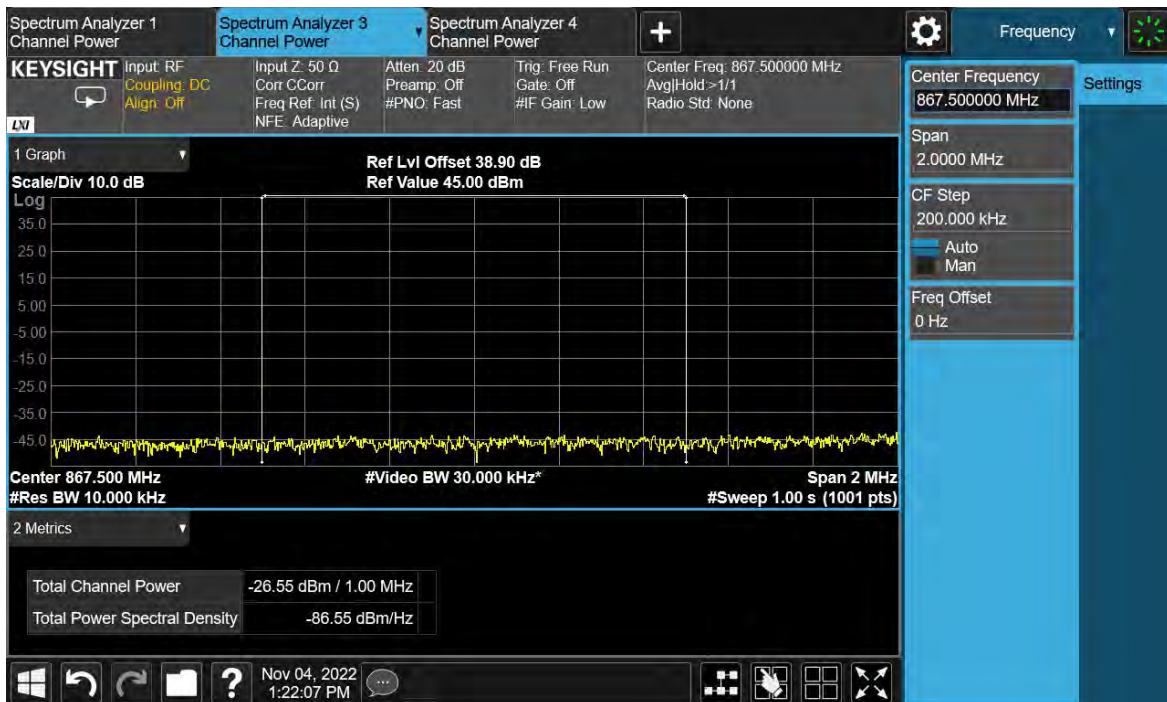

Channel Position B

TEST REPORT

Channel Position T

Total Quality. Assured.

TEST REPORT

NR-1C-UE

Antenna Port	Channel Position	Modulation	Carrier Bandwidth (MHz)	RBW (kHz)	Limit (dBm)
D	B	QPSK	20	1000	-19.02
D	T	QPSK	20	1000	-19.02

Channel Position B

TEST REPORT

Channel Position T

Total Quality. Assured.

TEST REPORT

NR-2C-UE

Antenna Port	Channel Position	Modulation	Carrier Bandwidth (MHz)	RBW (kHz)	Limit (dBm)
D	B	QPSK	5	1000	-19.02
D	T	QPSK	5	1000	-19.02

Channel Position B

TEST REPORT

Channel Position T

Total Quality. Assured.

TEST REPORT

NR-2C-UE

Antenna Port	Channel Position	Modulation	Carrier Bandwidth (MHz)	RBW (kHz)	Limit (dBm)
D	B	QPSK	10	1000	-19.02
D	T	QPSK	10	1000	-19.02

Channel Position B

TEST REPORT

Channel Position T

Total Quality. Assured.

TEST REPORT

NR-5C-UE

Antenna Port	Channel Position	Modulation	Carrier Bandwidth (MHz)	RBW (kHz)	Limit (dBm)
D	M	QPSK	5	1000	-19.02

Channel Position M