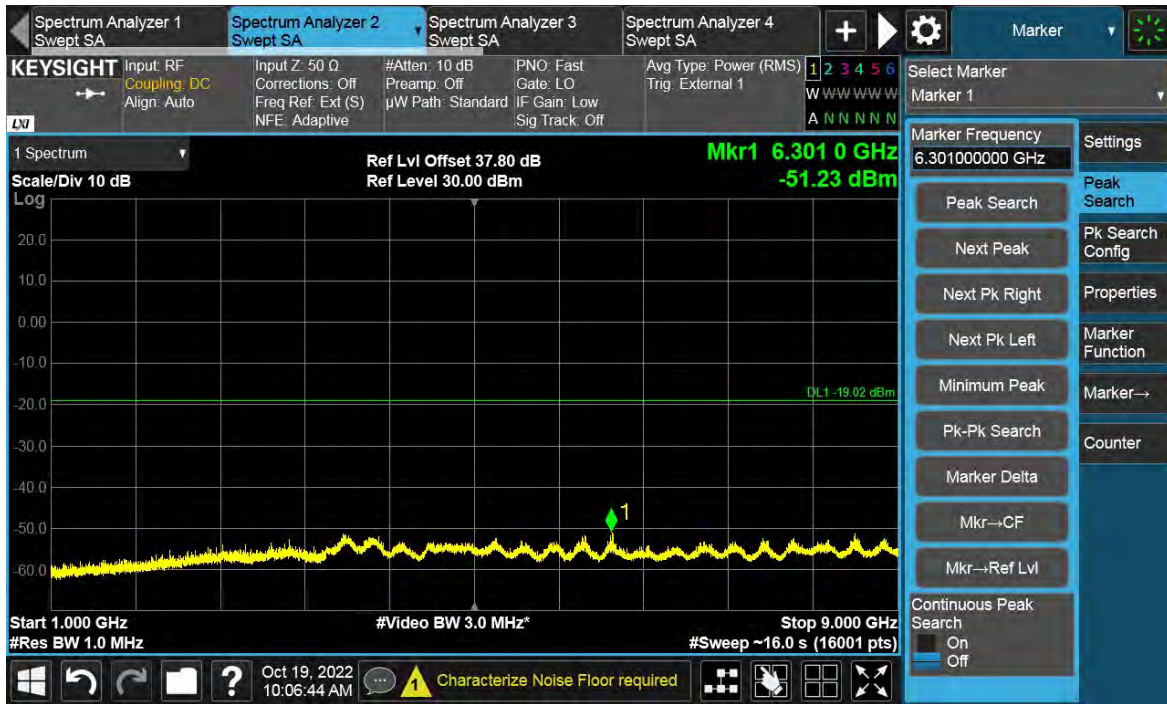

TEST REPORT

Channel Position T

Total Quality. Assured.

TEST REPORT

NR-1C-UE

Antenna Port	Channel Position	Modulation	Carrier Bandwidth (MHz)	RBW (kHz)	Limit (dBm)
D	B	QPSK	15	1000	-19.02
D	T	QPSK	15	1000	-19.02

Channel Position B

TEST REPORT

Channel Position T

Total Quality. Assured.

TEST REPORT

NR-1C-UE

Antenna Port	Channel Position	Modulation	Carrier Bandwidth (MHz)	RBW (kHz)	Limit (dBm)
D	B	QPSK	20	1000	-19.02
D	T	QPSK	20	1000	-19.02

Channel Position B

TEST REPORT

Channel Position T

Total Quality. Assured.

TEST REPORT

NR-2C-UE

Antenna Port	Channel Position	Modulation	Carrier Bandwidth (MHz)	RBW (kHz)	Limit (dBm)
D	B	QPSK	5	1000	-19.02
D	T	QPSK	5	1000	-19.02

Channel Position B

TEST REPORT

Channel Position T

Total Quality. Assured.

TEST REPORT

NR-2C-UE

Antenna Port	Channel Position	Modulation	Carrier Bandwidth (MHz)	RBW (kHz)	Limit (dBm)
D	B	QPSK	10	1000	-19.02
D	T	QPSK	10	1000	-19.02