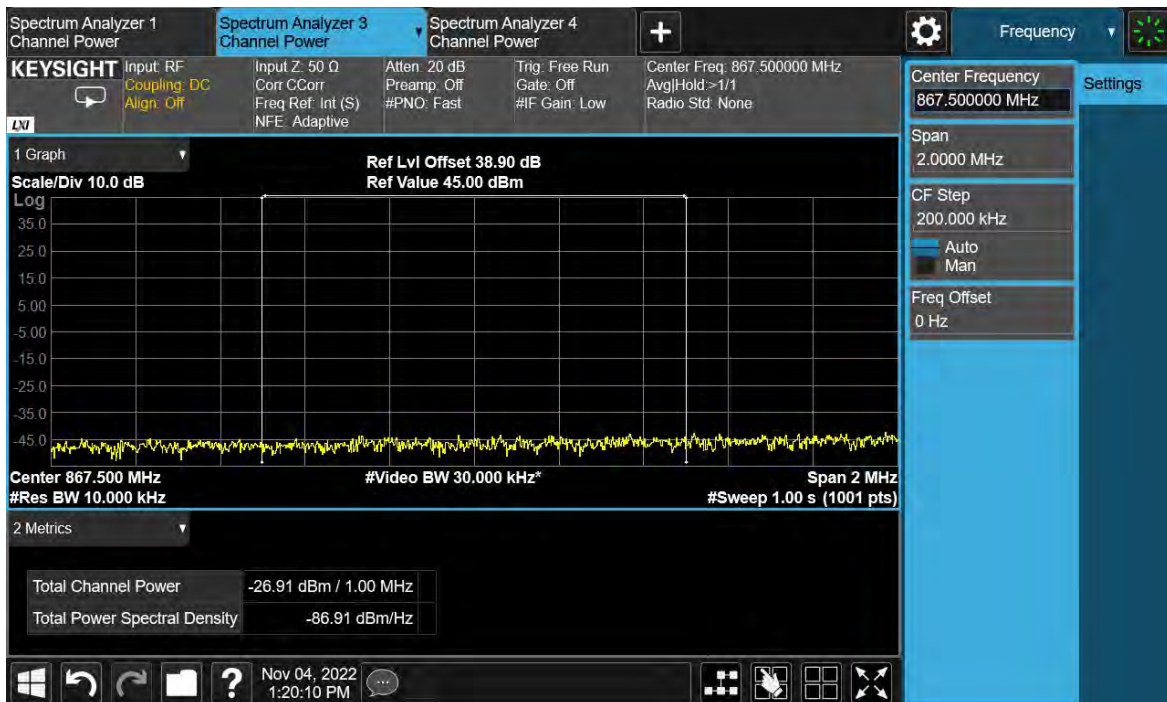

TEST REPORT

Channel Position T

Total Quality. Assured.

TEST REPORT

NR-1C-UE

Antenna Port	Channel Position	Modulation	Carrier Bandwidth (MHz)	RBW (kHz)	Limit (dBm)
D	B	QPSK	15	1000	-19.02
D	T	QPSK	15	1000	-19.02

Channel Position B

TEST REPORT

Channel Position T

Total Quality. Assured.

TEST REPORT

NR-1C-UE

Antenna Port	Channel Position	Modulation	Carrier Bandwidth (MHz)	RBW (kHz)	Limit (dBm)
D	B	QPSK	20	1000	-19.02
D	T	QPSK	20	1000	-19.02

Channel Position B

TEST REPORT

Channel Position T

Total Quality. Assured.

TEST REPORT

NR-2C-UE

Antenna Port	Channel Position	Modulation	Carrier Bandwidth (MHz)	RBW (kHz)	Limit (dBm)
D	B	QPSK	5	1000	-19.02
D	T	QPSK	5	1000	-19.02

Channel Position B

TEST REPORT

Channel Position T

Total Quality. Assured.

TEST REPORT

NR-2C-UE

Antenna Port	Channel Position	Modulation	Carrier Bandwidth (MHz)	RBW (kHz)	Limit (dBm)
D	B	QPSK	10	1000	-19.02
D	T	QPSK	10	1000	-19.02