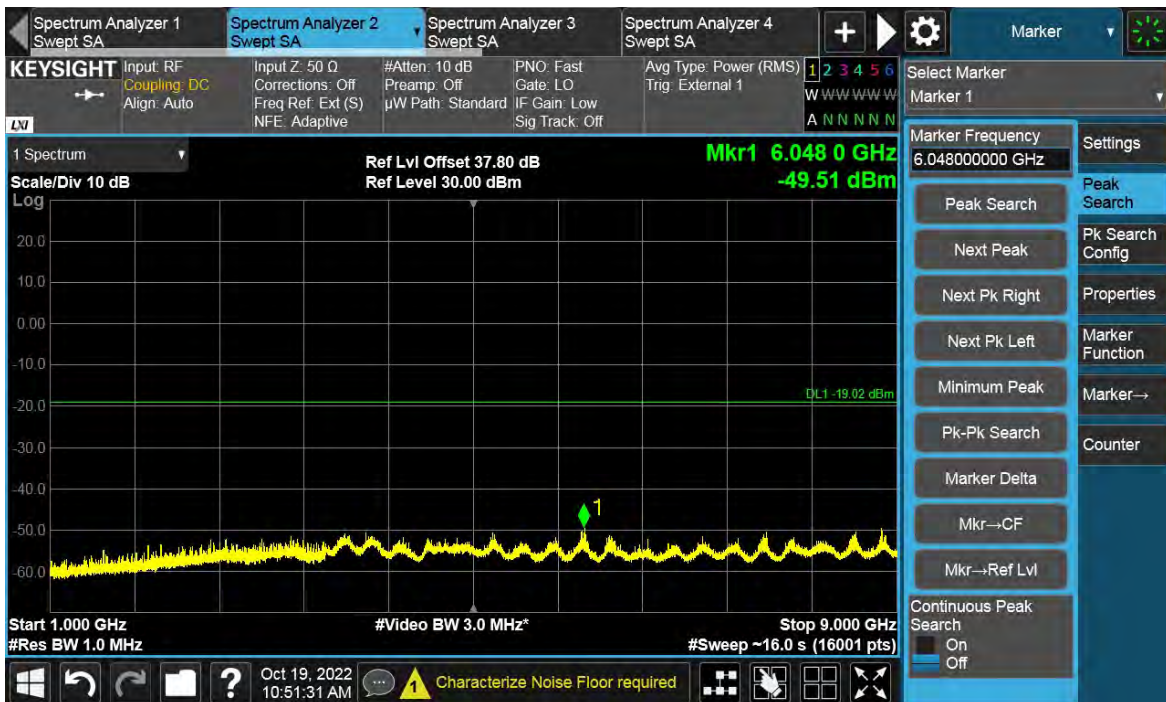

Channel Position B

TEST REPORT

Channel Position T

Total Quality. Assured.

TEST REPORT

NR-2C-UE

Antenna Port	Channel Position	Modulation	Carrier Bandwidth (MHz)	RBW (kHz)	Limit (dBm)
D	B	QPSK	5	1000	-19.02
D	T	QPSK	5	1000	-19.02

Channel Position B

TEST REPORT

Channel Position T

Total Quality. Assured.

TEST REPORT

NR-2C-UE

Antenna Port	Channel Position	Modulation	Carrier Bandwidth (MHz)	RBW (kHz)	Limit (dBm)
D	B	QPSK	10	1000	-19.02
D	T	QPSK	10	1000	-19.02

Channel Position B

TEST REPORT

Channel Position T

Total Quality. Assured.

TEST REPORT

NR-5C-UE

Antenna Port	Channel Position	Modulation	Carrier Bandwidth (MHz)	RBW (kHz)	Limit (dBm)
D	M	QPSK	5	1000	-19.02

Channel Position M

TEST REPORT

Total Quality. Assured.

TEST REPORT

LTE-1C-UE

Antenna Port	Channel Position	Modulation	Carrier Bandwidth (MHz)	RBW (kHz)	Limit (dBm)
D	B	QPSK	1.4	1000	-19.02
D	T	QPSK	1.4	1000	-19.02

Channel Position B