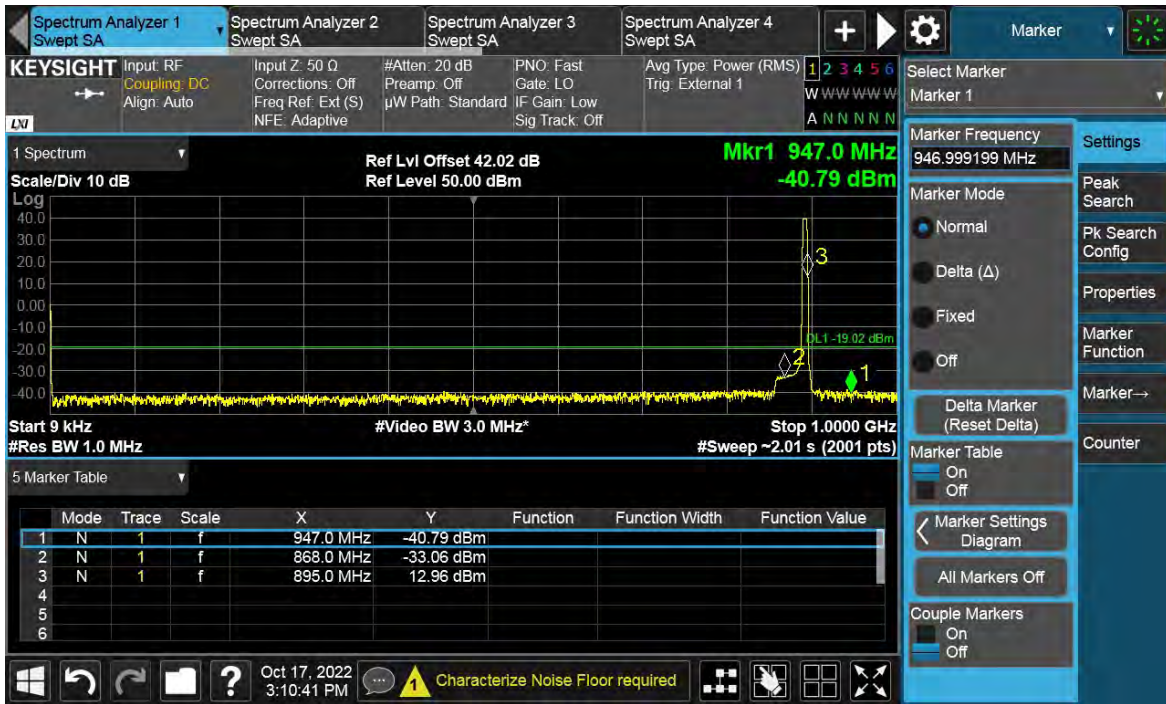

TEST REPORT

TEST REPORT

Channel Position T

Total Quality. Assured.

TEST REPORT

LTE-1C-UE

Antenna Port	Channel Position	Modulation	Carrier Bandwidth (MHz)	RBW (kHz)	Limit (dBm)
D	B	QPSK	3	1000	-19.02
D	T	QPSK	3	1000	-19.02

Channel Position B

TEST REPORT

Channel Position T

Total Quality. Assured.

TEST REPORT

LTE-1C-UE

Antenna Port	Channel Position	Modulation	Carrier Bandwidth (MHz)	RBW (kHz)	Limit (dBm)
D	B	QPSK	5	1000	-19.02
D	T	QPSK	5	1000	-19.02

Channel Position B

TEST REPORT

Channel Position T

Total Quality. Assured.

TEST REPORT

LTE-1C-UE

Antenna Port	Channel Position	Modulation	Carrier Bandwidth (MHz)	RBW (kHz)	Limit (dBm)
D	B	QPSK	10	1000	-19.02
D	T	QPSK	10	1000	-19.02

Channel Position B

TEST REPORT

Channel Position T

Total Quality. Assured.

TEST REPORT

LTE-1C-UE

Antenna Port	Channel Position	Modulation	Carrier Bandwidth (MHz)	RBW (kHz)	Limit (dBm)
D	B	QPSK	15	1000	-19.02
D	T	QPSK	15	1000	-19.02