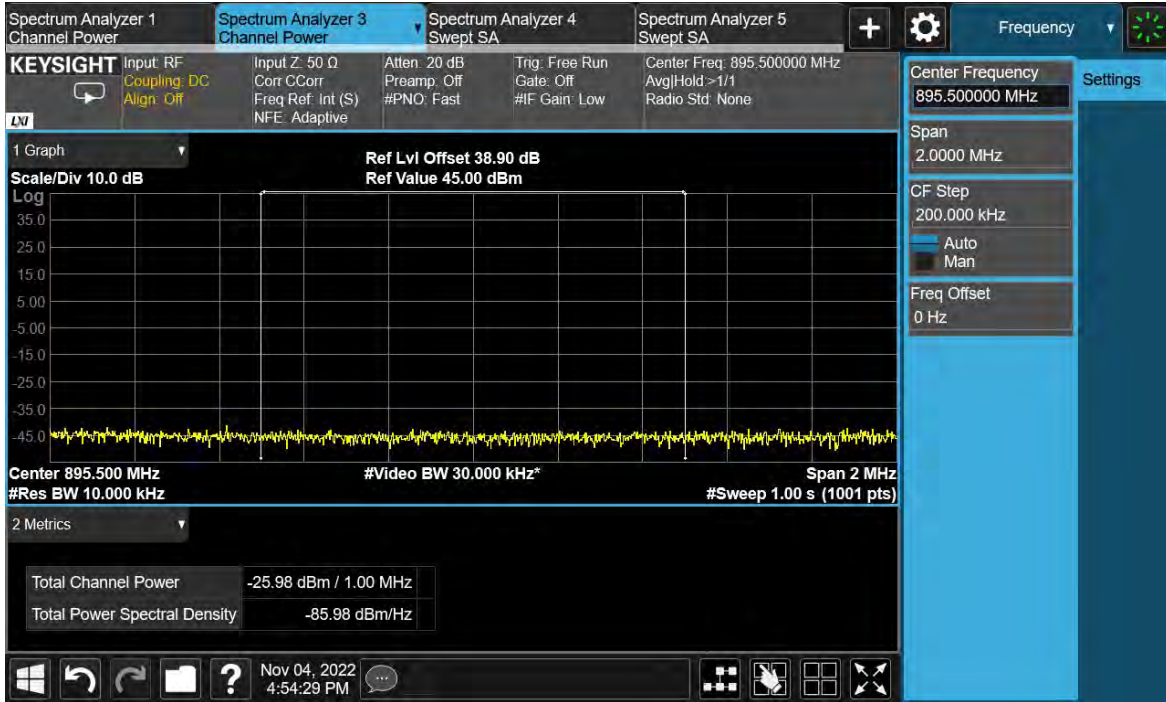

Channel Position B

TEST REPORT

Channel Position T

Total Quality. Assured.

TEST REPORT

LTE-1C-UE

Antenna Port	Channel Position	Modulation	Carrier Bandwidth (MHz)	RBW (kHz)	Limit (dBm)
D	B	QPSK	10	1000	-19.02
D	T	QPSK	10	1000	-19.02

Channel Position B

TEST REPORT

Channel Position T

Total Quality. Assured.

TEST REPORT

LTE-1C-UE

Antenna Port	Channel Position	Modulation	Carrier Bandwidth (MHz)	RBW (kHz)	Limit (dBm)
D	B	QPSK	15	1000	-19.02
D	T	QPSK	15	1000	-19.02

Channel Position B

TEST REPORT

Channel Position T

Total Quality. Assured.

TEST REPORT

LTE-1C-UE

Antenna Port	Channel Position	Modulation	Carrier Bandwidth (MHz)	RBW (kHz)	Limit (dBm)
D	B	QPSK	20	1000	-19.02
D	T	QPSK	20	1000	-19.02