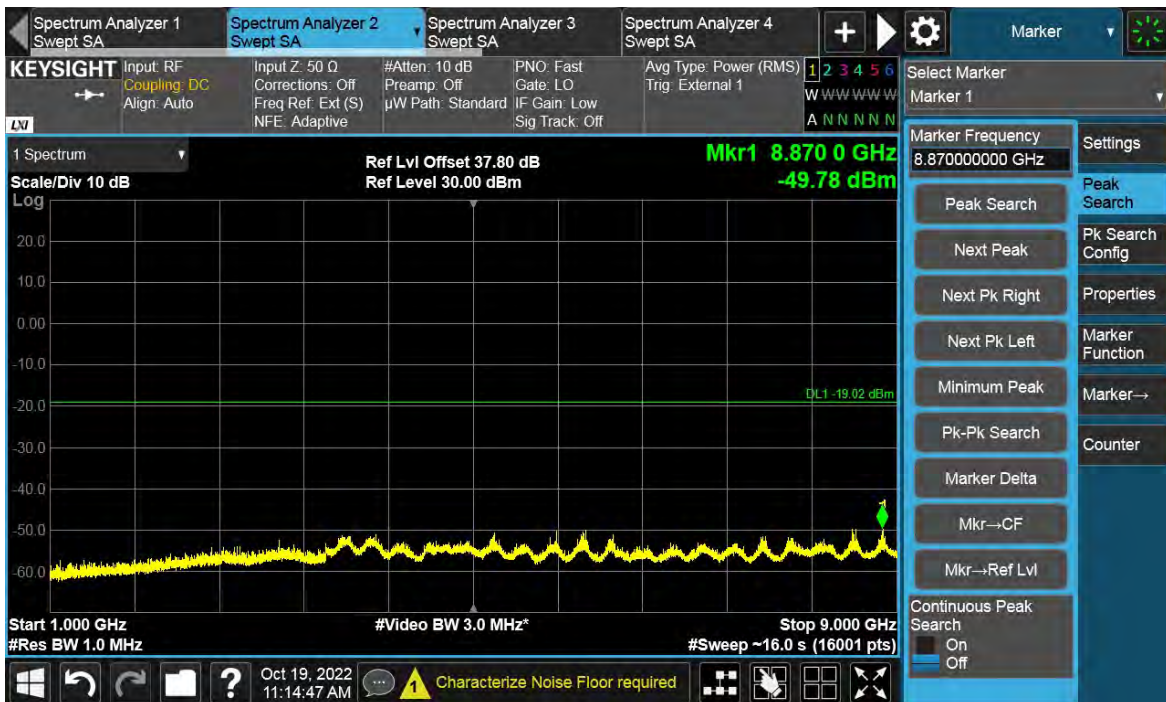

TEST REPORT

Total Quality. Assured.

TEST REPORT

LTE-1C-UE

Antenna Port	Channel Position	Modulation	Carrier Bandwidth (MHz)	RBW (kHz)	Limit (dBm)
D	B	QPSK	1.4	1000	-19.02
D	T	QPSK	1.4	1000	-19.02

Channel Position B

TEST REPORT

TEST REPORT

Channel Position T

Total Quality. Assured.

TEST REPORT

LTE-1C-UE

Antenna Port	Channel Position	Modulation	Carrier Bandwidth (MHz)	RBW (kHz)	Limit (dBm)
D	B	QPSK	3	1000	-19.02
D	T	QPSK	3	1000	-19.02

Channel Position B

TEST REPORT

Channel Position T

Total Quality. Assured.

TEST REPORT

LTE-1C-UE

Antenna Port	Channel Position	Modulation	Carrier Bandwidth (MHz)	RBW (kHz)	Limit (dBm)
D	B	QPSK	5	1000	-19.02
D	T	QPSK	5	1000	-19.02

Channel Position B

TEST REPORT

Channel Position T

Total Quality. Assured.

TEST REPORT

LTE-1C-UE

Antenna Port	Channel Position	Modulation	Carrier Bandwidth (MHz)	RBW (kHz)	Limit (dBm)
D	B	QPSK	10	1000	-19.02
D	T	QPSK	10	1000	-19.02