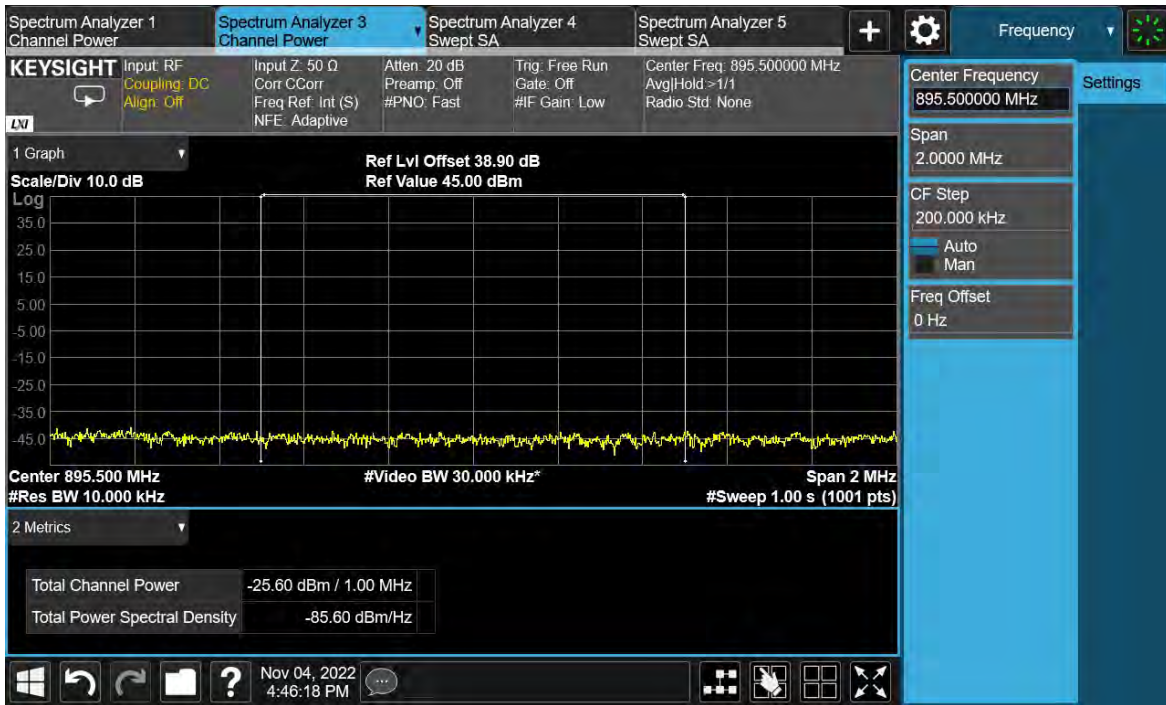

TEST REPORT

Channel Position T

Total Quality. Assured.

TEST REPORT

NR-1C-UE

Antenna Port	Channel Position	Modulation	Carrier Bandwidth (MHz)	RBW (kHz)	Limit (dBm)
D	B	QPSK	15	1000	-19.02
D	T	QPSK	15	1000	-19.02

Channel Position B

TEST REPORT

Channel Position T

Total Quality. Assured.

TEST REPORT

NR-1C-UE

Antenna Port	Channel Position	Modulation	Carrier Bandwidth (MHz)	RBW (kHz)	Limit (dBm)
D	B	QPSK	20	1000	-19.02
D	T	QPSK	20	1000	-19.02

Channel Position B

TEST REPORT

Channel Position T

Total Quality. Assured.

TEST REPORT

NR-2C-UE

Antenna Port	Channel Position	Modulation	Carrier Bandwidth (MHz)	RBW (kHz)	Limit (dBm)
D	B	QPSK	5	1000	-19.02
D	T	QPSK	5	1000	-19.02

Channel Position B

TEST REPORT

Channel Position T

Total Quality. Assured.

TEST REPORT

NR-2C-UE

Antenna Port	Channel Position	Modulation	Carrier Bandwidth (MHz)	RBW (kHz)	Limit (dBm)
D	B	QPSK	10	1000	-19.02
D	T	QPSK	10	1000	-19.02