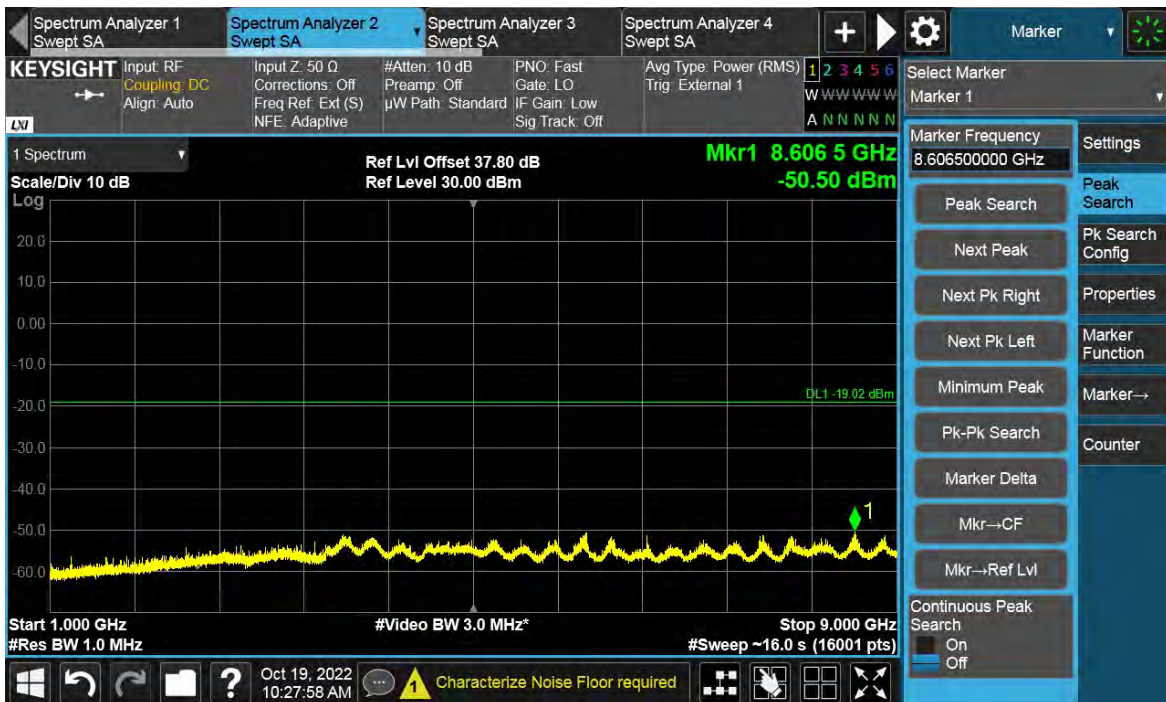

TEST REPORT

Channel Position T

Total Quality. Assured.

TEST REPORT

NR-1C-UE

Antenna Port	Channel Position	Modulation	Carrier Bandwidth (MHz)	RBW (kHz)	Limit (dBm)
D	B	QPSK	15	1000	-19.02
D	T	QPSK	15	1000	-19.02

Channel Position B

TEST REPORT

Channel Position T

Total Quality. Assured.

TEST REPORT

NR-1C-UE

Antenna Port	Channel Position	Modulation	Carrier Bandwidth (MHz)	RBW (kHz)	Limit (dBm)
D	B	QPSK	20	1000	-19.02
D	T	QPSK	20	1000	-19.02

Channel Position B

TEST REPORT

Channel Position T

Total Quality. Assured.

TEST REPORT

NR-2C-UE

Antenna Port	Channel Position	Modulation	Carrier Bandwidth (MHz)	RBW (kHz)	Limit (dBm)
D	B	QPSK	5	1000	-19.02
D	T	QPSK	5	1000	-19.02

Channel Position B

TEST REPORT

Channel Position T

Total Quality. Assured.

TEST REPORT

NR-2C-UE

Antenna Port	Channel Position	Modulation	Carrier Bandwidth (MHz)	RBW (kHz)	Limit (dBm)
D	B	QPSK	10	1000	-19.02
D	T	QPSK	10	1000	-19.02