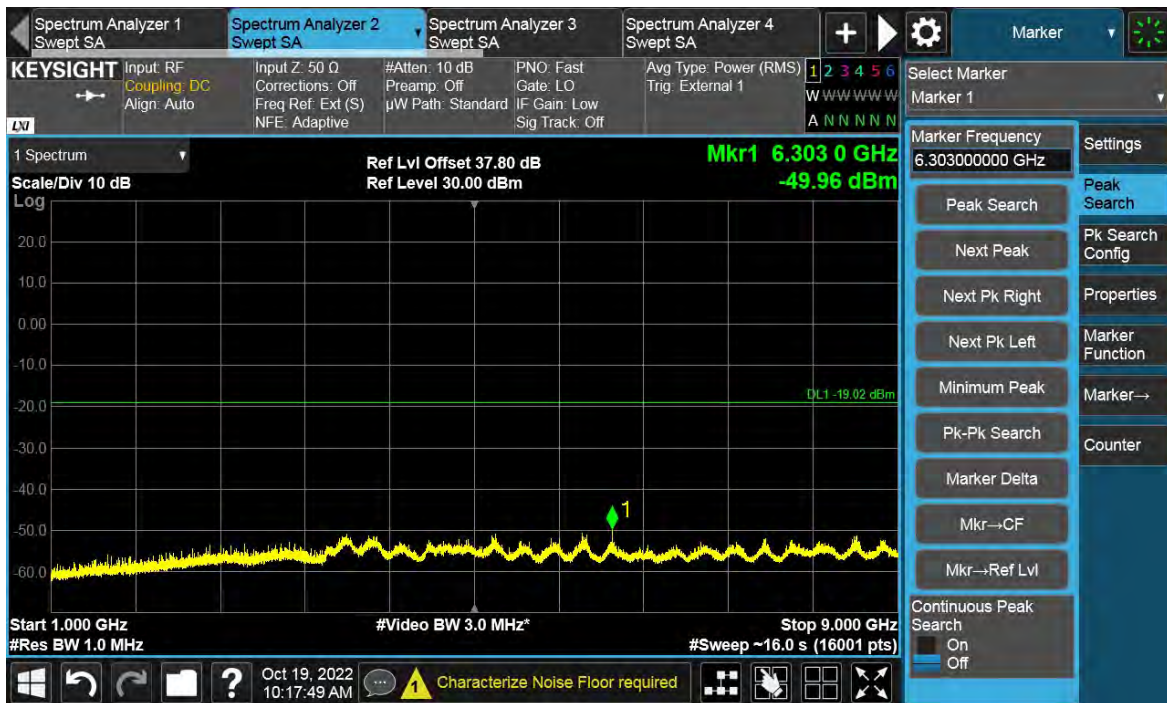

TEST REPORT

Channel Position T

Total Quality. Assured.

TEST REPORT

NR-1C-UE

Antenna Port	Channel Position	Modulation	Carrier Bandwidth (MHz)	RBW (kHz)	Limit (dBm)
D	B	QPSK	15	1000	-19.02
D	T	QPSK	15	1000	-19.02

Channel Position B

TEST REPORT

Channel Position T

Total Quality. Assured.

TEST REPORT

NR-1C-UE

Antenna Port	Channel Position	Modulation	Carrier Bandwidth (MHz)	RBW (kHz)	Limit (dBm)
D	B	QPSK	20	1000	-19.02
D	T	QPSK	20	1000	-19.02

Channel Position B

TEST REPORT

Channel Position T

Total Quality. Assured.

TEST REPORT

NR-2C-UE

Antenna Port	Channel Position	Modulation	Carrier Bandwidth (MHz)	RBW (kHz)	Limit (dBm)
D	B	QPSK	5	1000	-19.02
D	T	QPSK	5	1000	-19.02

Channel Position B

TEST REPORT

Channel Position T

Total Quality. Assured.

TEST REPORT

NR-2C-UE

Antenna Port	Channel Position	Modulation	Carrier Bandwidth (MHz)	RBW (kHz)	Limit (dBm)
D	B	QPSK	10	1000	-19.02
D	T	QPSK	10	1000	-19.02