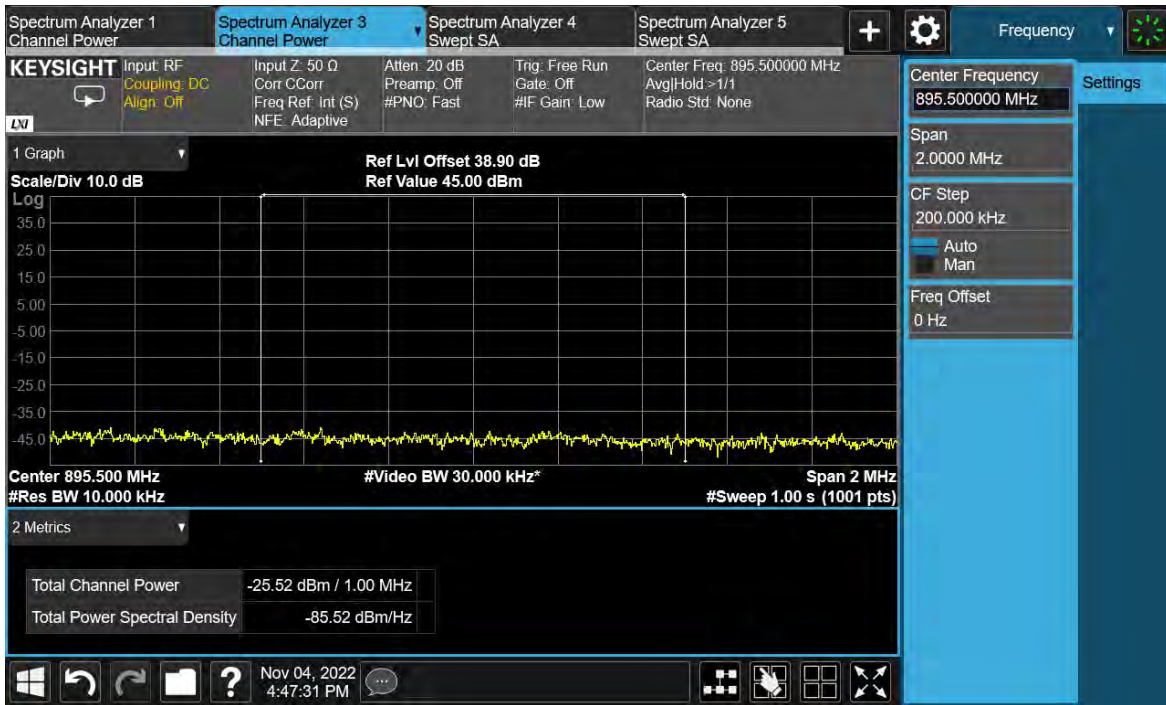

Channel Position B

TEST REPORT

Channel Position T

Total Quality. Assured.

TEST REPORT

NR-1C-UE

Antenna Port	Channel Position	Modulation	Carrier Bandwidth (MHz)	RBW (kHz)	Limit (dBm)
D	B	QPSK	20	1000	-19.02
D	T	QPSK	20	1000	-19.02

Channel Position B

TEST REPORT

Channel Position T

Total Quality. Assured.

TEST REPORT

NR-2C-UE

Antenna Port	Channel Position	Modulation	Carrier Bandwidth (MHz)	RBW (kHz)	Limit (dBm)
D	B	QPSK	5	1000	-19.02
D	T	QPSK	5	1000	-19.02

Channel Position B

TEST REPORT

Channel Position T

Total Quality. Assured.

TEST REPORT

NR-2C-UE

Antenna Port	Channel Position	Modulation	Carrier Bandwidth (MHz)	RBW (kHz)	Limit (dBm)
D	B	QPSK	10	1000	-19.02
D	T	QPSK	10	1000	-19.02

Channel Position B

TEST REPORT

Channel Position T

Total Quality. Assured.

TEST REPORT

NR-5C-UE

Antenna Port	Channel Position	Modulation	Carrier Bandwidth (MHz)	RBW (kHz)	Limit (dBm)
D	M	QPSK	5	1000	-19.02

Channel Position M