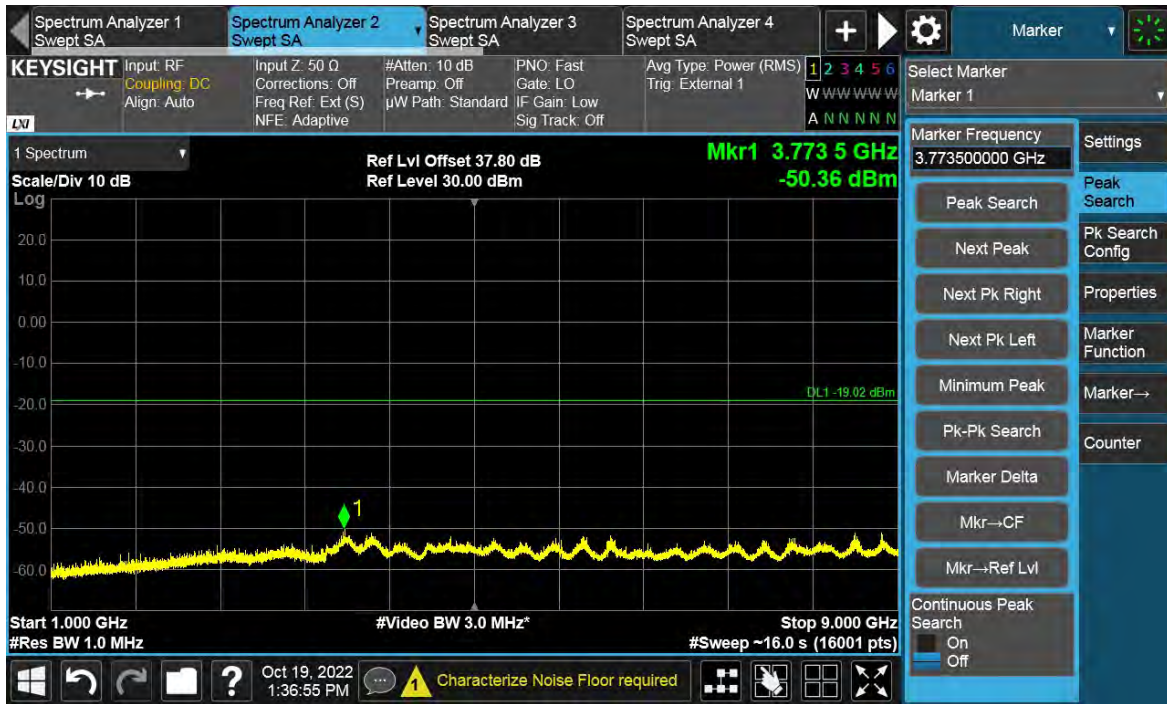

Channel Position B

TEST REPORT

Channel Position T

Total Quality. Assured.

TEST REPORT

LTE-1C-UE

Antenna Port	Channel Position	Modulation	Carrier Bandwidth (MHz)	RBW (kHz)	Limit (dBm)
D	B	QPSK	15	1000	-19.02
D	T	QPSK	15	1000	-19.02

Channel Position B

TEST REPORT

Channel Position T

Total Quality. Assured.

TEST REPORT

LTE-1C-UE

Antenna Port	Channel Position	Modulation	Carrier Bandwidth (MHz)	RBW (kHz)	Limit (dBm)
D	B	QPSK	20	1000	-19.02
D	T	QPSK	20	1000	-19.02

Channel Position B

TEST REPORT

Channel Position T

Total Quality. Assured.

TEST REPORT

LTE-2C-UE

Antenna Port	Channel Position	Modulation	Carrier Bandwidth (MHz)	RBW (kHz)	Limit (dBm)
D	B	QPSK	1.4	1000	-19.02
D	T	QPSK	1.4	1000	-19.02

Channel Position B

TEST REPORT

Channel Position T

Total Quality. Assured.

TEST REPORT

LTE-2C-UE

Antenna Port	Channel Position	Modulation	Carrier Bandwidth (MHz)	RBW (kHz)	Limit (dBm)
D	B	QPSK	3	1000	-19.02
D	T	QPSK	3	1000	-19.02