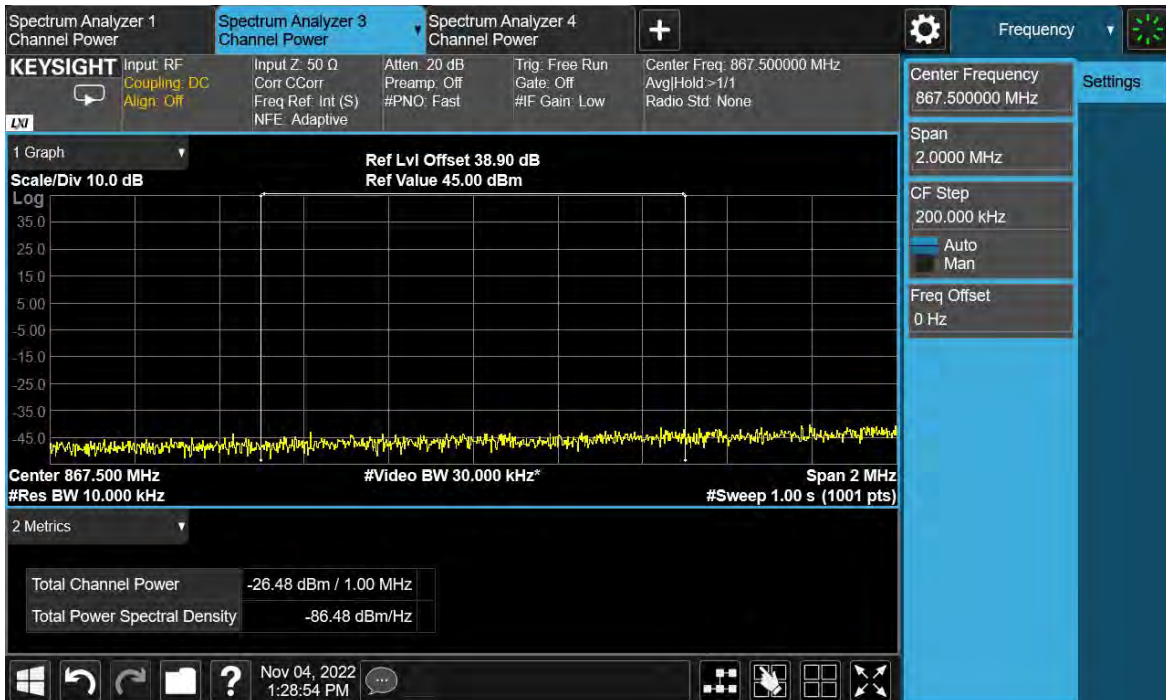

Channel Position B

TEST REPORT

Channel Position T

Total Quality. Assured.

TEST REPORT

LTE-1C-UE

Antenna Port	Channel Position	Modulation	Carrier Bandwidth (MHz)	RBW (kHz)	Limit (dBm)
D	B	QPSK	20	1000	-19.02
D	T	QPSK	20	1000	-19.02

Channel Position B

TEST REPORT

Channel Position T

Total Quality. Assured.

TEST REPORT

LTE-2C-UE

Antenna Port	Channel Position	Modulation	Carrier Bandwidth (MHz)	RBW (kHz)	Limit (dBm)
D	B	QPSK	1.4	1000	-19.02
D	T	QPSK	1.4	1000	-19.02

Channel Position B

TEST REPORT

Channel Position T

Total Quality. Assured.

TEST REPORT

LTE-2C-UE

Antenna Port	Channel Position	Modulation	Carrier Bandwidth (MHz)	RBW (kHz)	Limit (dBm)
D	B	QPSK	3	1000	-19.02
D	T	QPSK	3	1000	-19.02

Channel Position B