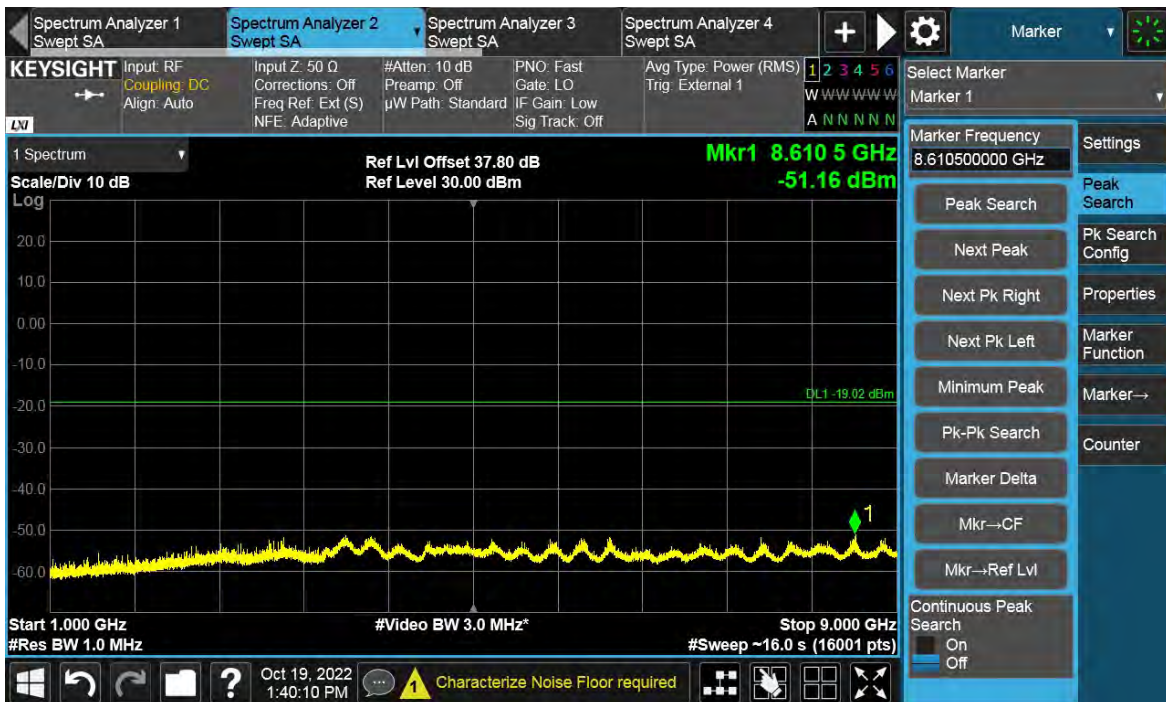

Channel Position B

TEST REPORT

Channel Position T

Total Quality. Assured.

TEST REPORT

LTE-1C-UE

Antenna Port	Channel Position	Modulation	Carrier Bandwidth (MHz)	RBW (kHz)	Limit (dBm)
D	B	QPSK	15	1000	-19.02
D	T	QPSK	15	1000	-19.02

Channel Position B

TEST REPORT

Channel Position T

Total Quality. Assured.

TEST REPORT

LTE-1C-UE

Antenna Port	Channel Position	Modulation	Carrier Bandwidth (MHz)	RBW (kHz)	Limit (dBm)
D	B	QPSK	20	1000	-19.02
D	T	QPSK	20	1000	-19.02

Channel Position B

TEST REPORT

Channel Position T

Total Quality. Assured.

TEST REPORT

LTE-2C-UE

Antenna Port	Channel Position	Modulation	Carrier Bandwidth (MHz)	RBW (kHz)	Limit (dBm)
D	B	QPSK	1.4	1000	-19.02
D	T	QPSK	1.4	1000	-19.02

Channel Position B

TEST REPORT

Channel Position T

Total Quality. Assured.

TEST REPORT

LTE-2C-UE

Antenna Port	Channel Position	Modulation	Carrier Bandwidth (MHz)	RBW (kHz)	Limit (dBm)
D	B	QPSK	3	1000	-19.02
D	T	QPSK	3	1000	-19.02