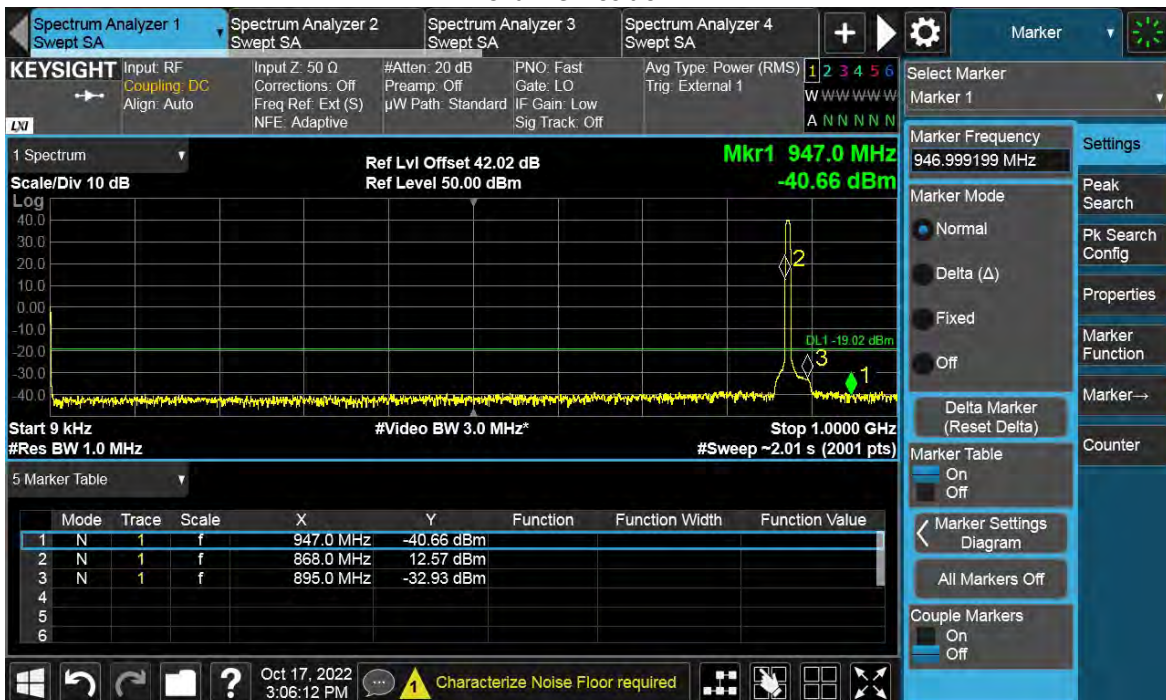

TEST REPORT

TEST REPORT

Channel Position T

Total Quality. Assured.

TEST REPORT

LTE-1C-UE

Antenna Port	Channel Position	Modulation	Carrier Bandwidth (MHz)	RBW (kHz)	Limit (dBm)
D	B	QPSK	3	1000	-19.02
D	T	QPSK	3	1000	-19.02

Channel Position B

TEST REPORT

Channel Position T

Total Quality. Assured.

TEST REPORT

LTE-1C-UE

Antenna Port	Channel Position	Modulation	Carrier Bandwidth (MHz)	RBW (kHz)	Limit (dBm)
D	B	QPSK	5	1000	-19.02
D	T	QPSK	5	1000	-19.02

Channel Position B

TEST REPORT

Channel Position T

Total Quality. Assured.

TEST REPORT

LTE-1C-UE

Antenna Port	Channel Position	Modulation	Carrier Bandwidth (MHz)	RBW (kHz)	Limit (dBm)
D	B	QPSK	10	1000	-19.02
D	T	QPSK	10	1000	-19.02

Channel Position B

TEST REPORT

Channel Position T

Total Quality. Assured.

TEST REPORT

LTE-1C-UE

Antenna Port	Channel Position	Modulation	Carrier Bandwidth (MHz)	RBW (kHz)	Limit (dBm)
D	B	QPSK	15	1000	-19.02
D	T	QPSK	15	1000	-19.02