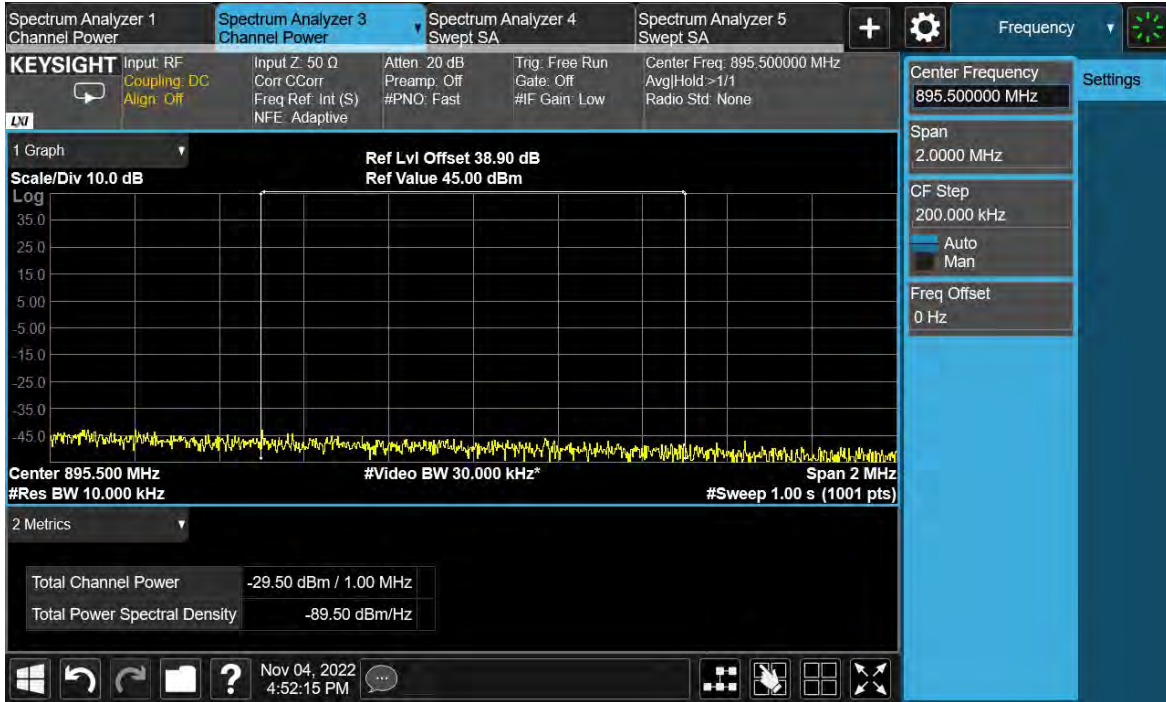

TEST REPORT

TEST REPORT

Channel Position T

Total Quality. Assured.

TEST REPORT

LTE-1C-UE

Antenna Port	Channel Position	Modulation	Carrier Bandwidth (MHz)	RBW (kHz)	Limit (dBm)
D	B	QPSK	3	1000	-19.02
D	T	QPSK	3	1000	-19.02

Channel Position B

TEST REPORT

Channel Position T

Total Quality. Assured.

TEST REPORT

LTE-1C-UE

Antenna Port	Channel Position	Modulation	Carrier Bandwidth (MHz)	RBW (kHz)	Limit (dBm)
D	B	QPSK	5	1000	-19.02
D	T	QPSK	5	1000	-19.02

Channel Position B

TEST REPORT

Channel Position T

Total Quality. Assured.

TEST REPORT

LTE-1C-UE

Antenna Port	Channel Position	Modulation	Carrier Bandwidth (MHz)	RBW (kHz)	Limit (dBm)
D	B	QPSK	10	1000	-19.02
D	T	QPSK	10	1000	-19.02