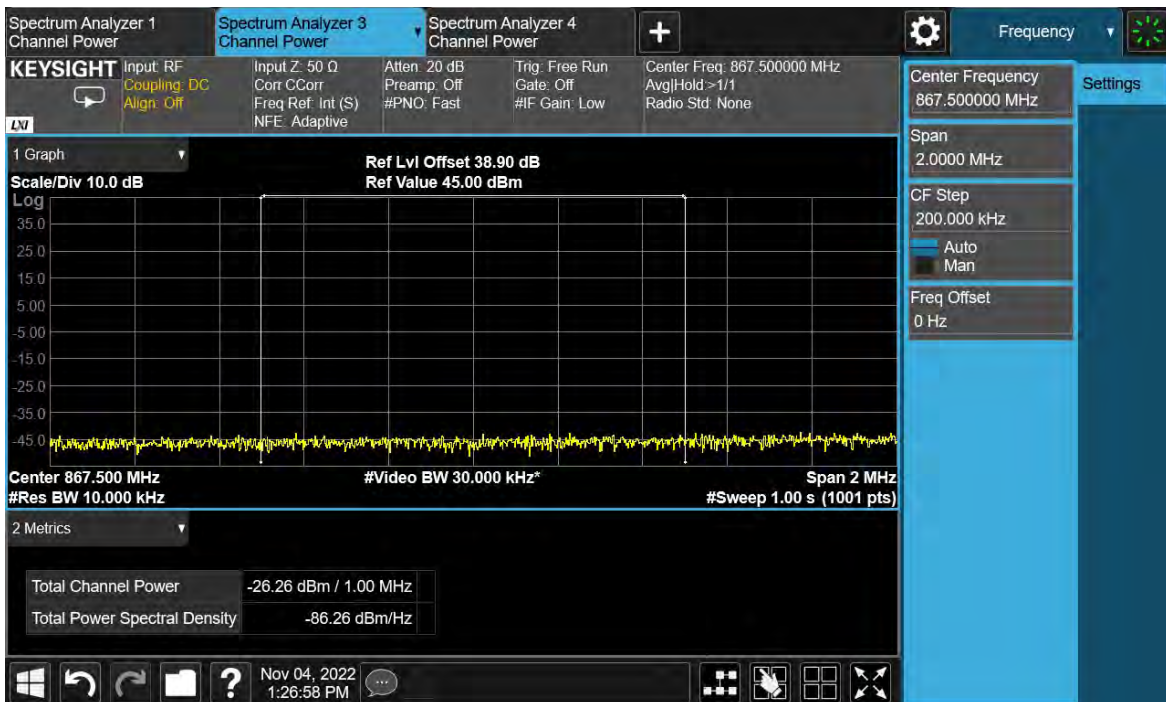

Channel Position B

TEST REPORT

Channel Position T

Total Quality. Assured.

TEST REPORT

LTE-1C-UE

Antenna Port	Channel Position	Modulation	Carrier Bandwidth (MHz)	RBW (kHz)	Limit (dBm)
D	B	QPSK	5	1000	-19.02
D	T	QPSK	5	1000	-19.02

Channel Position B

TEST REPORT

Channel Position T

Total Quality. Assured.

TEST REPORT

LTE-1C-UE

Antenna Port	Channel Position	Modulation	Carrier Bandwidth (MHz)	RBW (kHz)	Limit (dBm)
D	B	QPSK	10	1000	-19.02
D	T	QPSK	10	1000	-19.02

Channel Position B

TEST REPORT

Channel Position T

Total Quality. Assured.

TEST REPORT

LTE-1C-UE

Antenna Port	Channel Position	Modulation	Carrier Bandwidth (MHz)	RBW (kHz)	Limit (dBm)
D	B	QPSK	15	1000	-19.02
D	T	QPSK	15	1000	-19.02