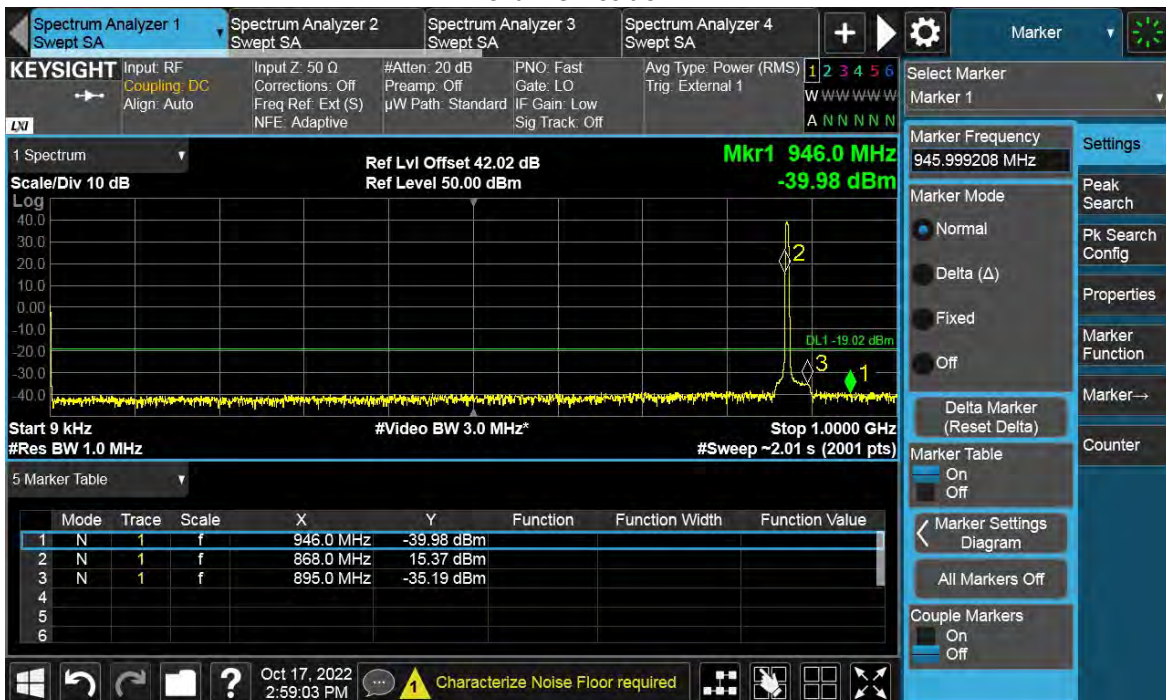

TEST REPORT

Total Quality. Assured.

TEST REPORT

LTE-1C-UE

Antenna Port	Channel Position	Modulation	Carrier Bandwidth (MHz)	RBW (kHz)	Limit (dBm)
D	B	QPSK	1.4	1000	-19.02
D	T	QPSK	1.4	1000	-19.02

Channel Position B

TEST REPORT

TEST REPORT

Channel Position T

Total Quality. Assured.

TEST REPORT

LTE-1C-UE

Antenna Port	Channel Position	Modulation	Carrier Bandwidth (MHz)	RBW (kHz)	Limit (dBm)
D	B	QPSK	3	1000	-19.02
D	T	QPSK	3	1000	-19.02

Channel Position B

TEST REPORT

Channel Position T

Total Quality. Assured.

TEST REPORT

LTE-1C-UE

Antenna Port	Channel Position	Modulation	Carrier Bandwidth (MHz)	RBW (kHz)	Limit (dBm)
D	B	QPSK	5	1000	-19.02
D	T	QPSK	5	1000	-19.02

Channel Position B

TEST REPORT

Channel Position T

Total Quality. Assured.

TEST REPORT

LTE-1C-UE

Antenna Port	Channel Position	Modulation	Carrier Bandwidth (MHz)	RBW (kHz)	Limit (dBm)
D	B	QPSK	10	1000	-19.02
D	T	QPSK	10	1000	-19.02