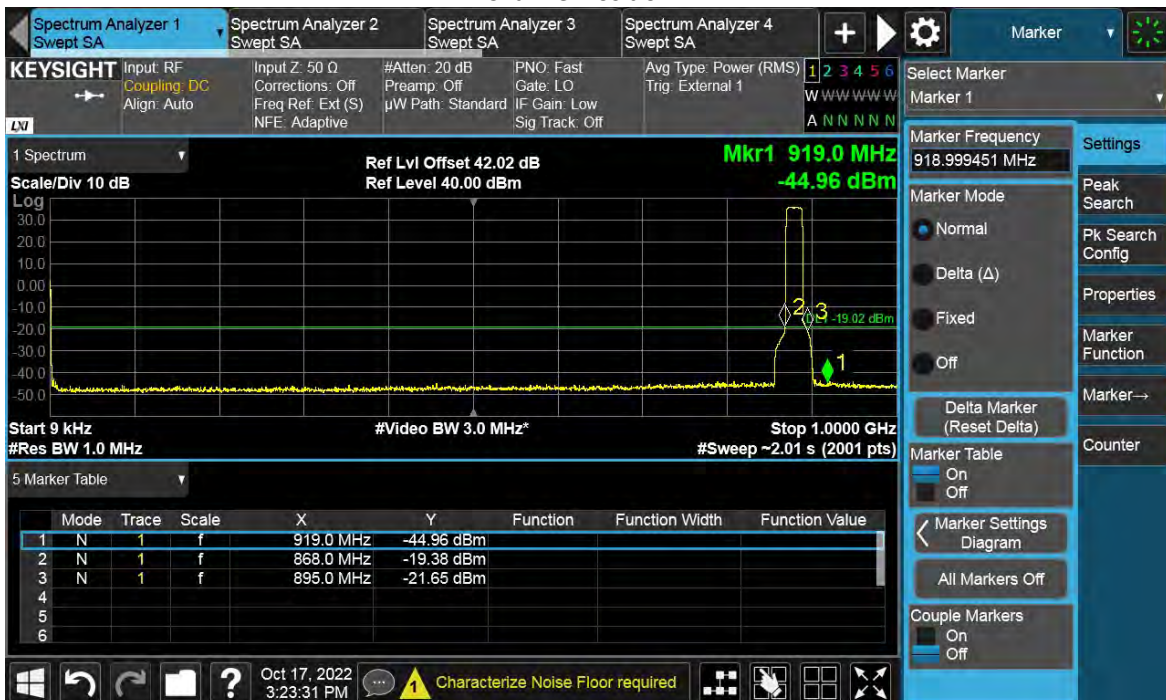

Channel Position B

TEST REPORT

Channel Position T

Total Quality. Assured.

TEST REPORT

LTE-1C-UE

Antenna Port	Channel Position	Modulation	Carrier Bandwidth (MHz)	RBW (kHz)	Limit (dBm)
D	B	QPSK	15	1000	-19.02
D	T	QPSK	15	1000	-19.02

Channel Position B

TEST REPORT

Channel Position T

Total Quality. Assured.

TEST REPORT

LTE-1C-UE

Antenna Port	Channel Position	Modulation	Carrier Bandwidth (MHz)	RBW (kHz)	Limit (dBm)
D	B	QPSK	20	1000	-19.02
D	T	QPSK	20	1000	-19.02

Channel Position B

TEST REPORT

Channel Position T

Total Quality. Assured.

TEST REPORT

LTE-2C-UE

Antenna Port	Channel Position	Modulation	Carrier Bandwidth (MHz)	RBW (kHz)	Limit (dBm)
D	B	QPSK	1.4	1000	-19.02
D	T	QPSK	1.4	1000	-19.02

Channel Position B

TEST REPORT

Channel Position T

Total Quality. Assured.

TEST REPORT

LTE-2C-UE

Antenna Port	Channel Position	Modulation	Carrier Bandwidth (MHz)	RBW (kHz)	Limit (dBm)
D	B	QPSK	3	1000	-19.02
D	T	QPSK	3	1000	-19.02