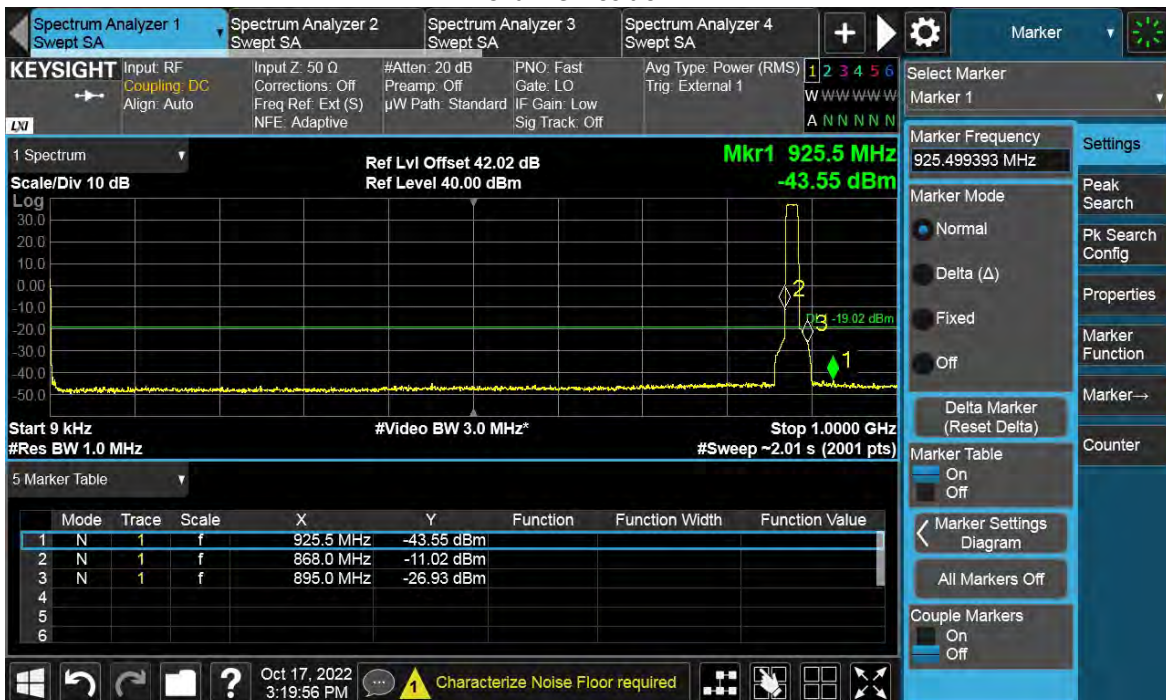

Channel Position B

TEST REPORT

Channel Position T

Total Quality. Assured.

TEST REPORT

LTE-1C-UE

Antenna Port	Channel Position	Modulation	Carrier Bandwidth (MHz)	RBW (kHz)	Limit (dBm)
D	B	QPSK	10	1000	-19.02
D	T	QPSK	10	1000	-19.02

Channel Position B

TEST REPORT

Channel Position T

Total Quality. Assured.

TEST REPORT

LTE-1C-UE

Antenna Port	Channel Position	Modulation	Carrier Bandwidth (MHz)	RBW (kHz)	Limit (dBm)
D	B	QPSK	15	1000	-19.02
D	T	QPSK	15	1000	-19.02

Channel Position B

TEST REPORT

Channel Position T

Total Quality. Assured.

TEST REPORT

LTE-1C-UE

Antenna Port	Channel Position	Modulation	Carrier Bandwidth (MHz)	RBW (kHz)	Limit (dBm)
D	B	QPSK	20	1000	-19.02
D	T	QPSK	20	1000	-19.02

Channel Position B

TEST REPORT

Channel Position T

Total Quality. Assured.

TEST REPORT

LTE-2C-UE

Antenna Port	Channel Position	Modulation	Carrier Bandwidth (MHz)	RBW (kHz)	Limit (dBm)
D	B	QPSK	1.4	1000	-19.02
D	T	QPSK	1.4	1000	-19.02