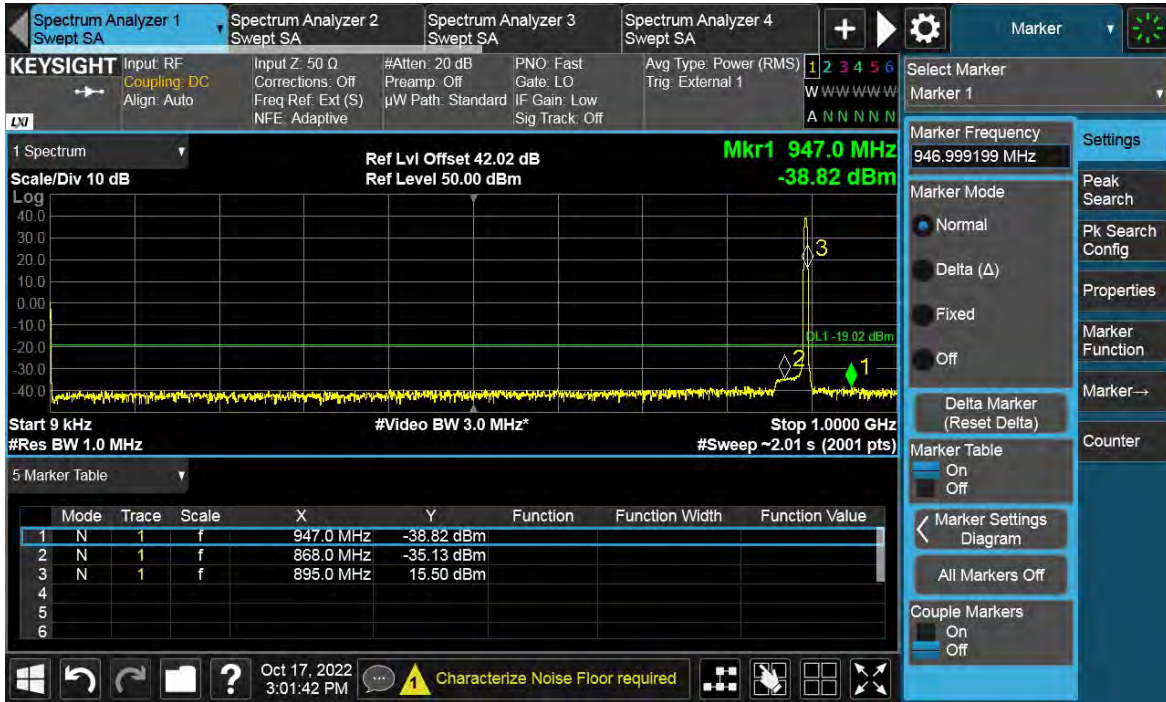

TEST REPORT

Total Quality. Assured.

TEST REPORT

LTE-1C-UE

Antenna Port	Channel Position	Modulation	Carrier Bandwidth (MHz)	RBW (kHz)	Limit (dBm)
D	B	QPSK	1.4	1000	-19.02
D	T	QPSK	1.4	1000	-19.02

Channel Position B

TEST REPORT

TEST REPORT

Channel Position T

Total Quality. Assured.

TEST REPORT

LTE-1C-UE

Antenna Port	Channel Position	Modulation	Carrier Bandwidth (MHz)	RBW (kHz)	Limit (dBm)
D	B	QPSK	3	1000	-19.02
D	T	QPSK	3	1000	-19.02

Channel Position B

TEST REPORT

Channel Position T

Total Quality. Assured.

TEST REPORT

LTE-1C-UE

Antenna Port	Channel Position	Modulation	Carrier Bandwidth (MHz)	RBW (kHz)	Limit (dBm)
D	B	QPSK	5	1000	-19.02
D	T	QPSK	5	1000	-19.02

Channel Position B

TEST REPORT

Channel Position T

Total Quality. Assured.

TEST REPORT

LTE-1C-UE

Antenna Port	Channel Position	Modulation	Carrier Bandwidth (MHz)	RBW (kHz)	Limit (dBm)
D	B	QPSK	10	1000	-19.02
D	T	QPSK	10	1000	-19.02