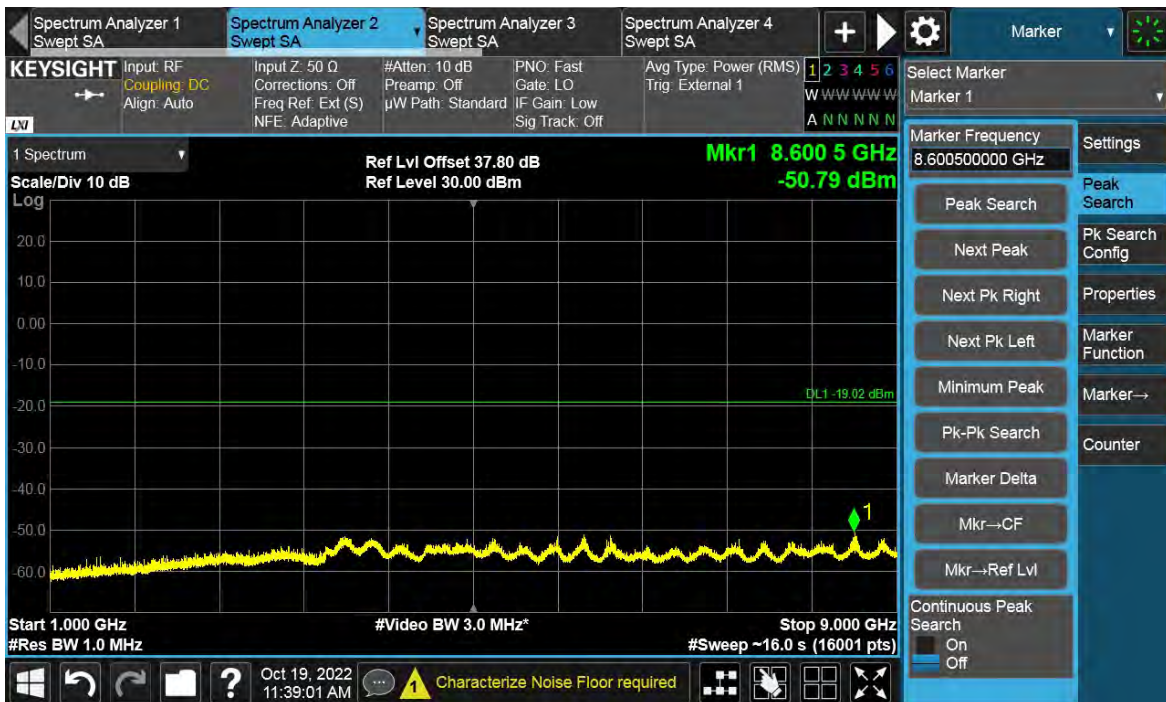

Channel Position B

TEST REPORT

Channel Position T

Total Quality. Assured.

TEST REPORT

LTE-1C-UE

Antenna Port	Channel Position	Modulation	Carrier Bandwidth (MHz)	RBW (kHz)	Limit (dBm)
D	B	QPSK	10	1000	-19.02
D	T	QPSK	10	1000	-19.02

Channel Position B

TEST REPORT

Channel Position T

Total Quality. Assured.

TEST REPORT

LTE-1C-UE

Antenna Port	Channel Position	Modulation	Carrier Bandwidth (MHz)	RBW (kHz)	Limit (dBm)
D	B	QPSK	15	1000	-19.02
D	T	QPSK	15	1000	-19.02

Channel Position B

TEST REPORT

Channel Position T

Total Quality. Assured.

TEST REPORT

LTE-1C-UE

Antenna Port	Channel Position	Modulation	Carrier Bandwidth (MHz)	RBW (kHz)	Limit (dBm)
D	B	QPSK	20	1000	-19.02
D	T	QPSK	20	1000	-19.02

Channel Position B

TEST REPORT

Channel Position T

Total Quality. Assured.

TEST REPORT

LTE-2C-UE

Antenna Port	Channel Position	Modulation	Carrier Bandwidth (MHz)	RBW (kHz)	Limit (dBm)
D	B	QPSK	1.4	1000	-19.02
D	T	QPSK	1.4	1000	-19.02