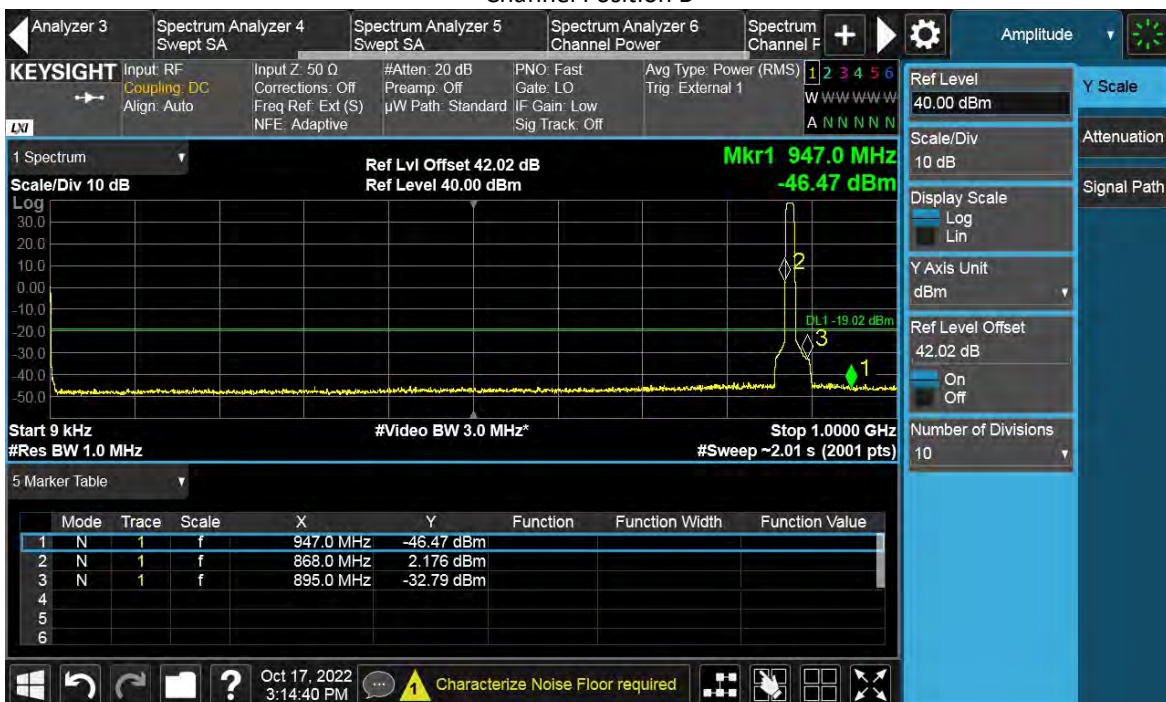

Channel Position B

TEST REPORT

Channel Position T

Total Quality. Assured.

TEST REPORT

LTE-1C-UE

Antenna Port	Channel Position	Modulation	Carrier Bandwidth (MHz)	RBW (kHz)	Limit (dBm)
D	B	QPSK	5	1000	-19.02
D	T	QPSK	5	1000	-19.02

Channel Position B

TEST REPORT

Channel Position T

Total Quality. Assured.

TEST REPORT

LTE-1C-UE

Antenna Port	Channel Position	Modulation	Carrier Bandwidth (MHz)	RBW (kHz)	Limit (dBm)
D	B	QPSK	10	1000	-19.02
D	T	QPSK	10	1000	-19.02

Channel Position B

TEST REPORT

Channel Position T

Total Quality. Assured.

TEST REPORT

LTE-1C-UE

Antenna Port	Channel Position	Modulation	Carrier Bandwidth (MHz)	RBW (kHz)	Limit (dBm)
D	B	QPSK	15	1000	-19.02
D	T	QPSK	15	1000	-19.02

Channel Position B

TEST REPORT

Channel Position T

Total Quality. Assured.

TEST REPORT

LTE-1C-UE

Antenna Port	Channel Position	Modulation	Carrier Bandwidth (MHz)	RBW (kHz)	Limit (dBm)
D	B	QPSK	20	1000	-19.02
D	T	QPSK	20	1000	-19.02