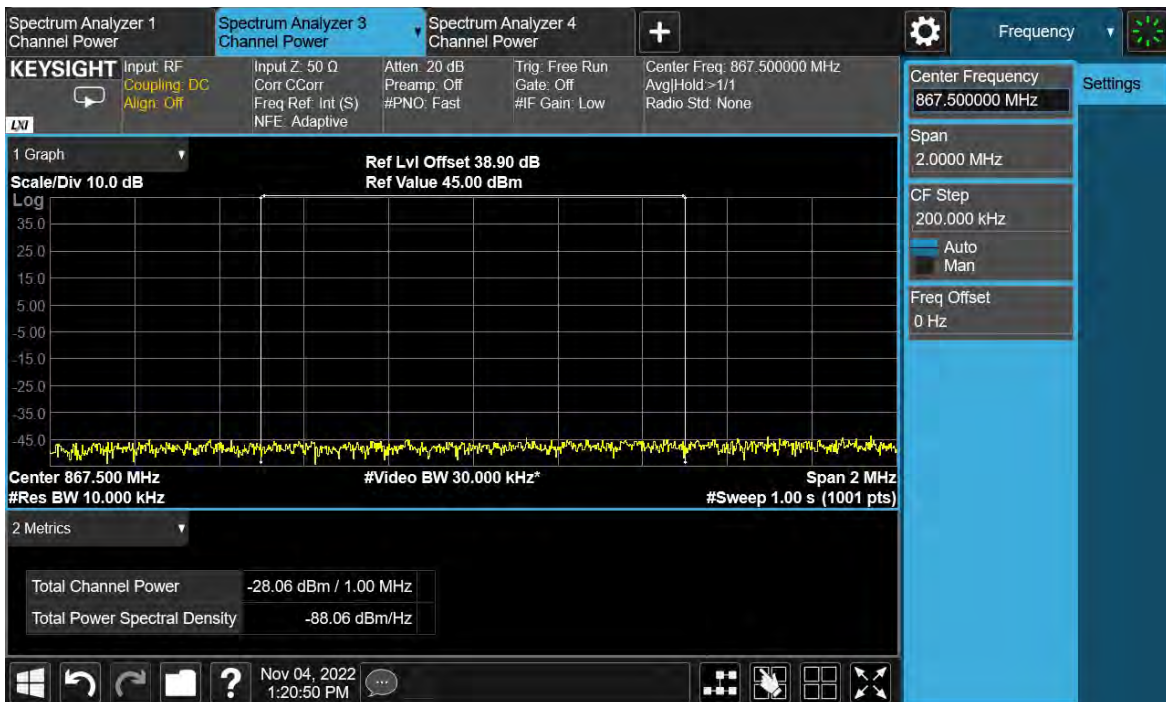

TEST REPORT

Channel Position T

Total Quality. Assured.

TEST REPORT

NR-1C-UE

Antenna Port	Channel Position	Modulation	Carrier Bandwidth (MHz)	RBW (kHz)	Limit (dBm)
D	B	QPSK	15	1000	-19.02
D	T	QPSK	15	1000	-19.02

Channel Position B

TEST REPORT

Channel Position T

Total Quality. Assured.

TEST REPORT

NR-1C-UE

Antenna Port	Channel Position	Modulation	Carrier Bandwidth (MHz)	RBW (kHz)	Limit (dBm)
D	B	QPSK	20	1000	-19.02
D	T	QPSK	20	1000	-19.02

Channel Position B

TEST REPORT

Channel Position T

Total Quality. Assured.

TEST REPORT

NR-2C-UE

Antenna Port	Channel Position	Modulation	Carrier Bandwidth (MHz)	RBW (kHz)	Limit (dBm)
D	B	QPSK	5	1000	-19.02
D	T	QPSK	5	1000	-19.02

Channel Position B

TEST REPORT

Channel Position T

Total Quality. Assured.

TEST REPORT

NR-2C-UE

Antenna Port	Channel Position	Modulation	Carrier Bandwidth (MHz)	RBW (kHz)	Limit (dBm)
D	B	QPSK	10	1000	-19.02
D	T	QPSK	10	1000	-19.02