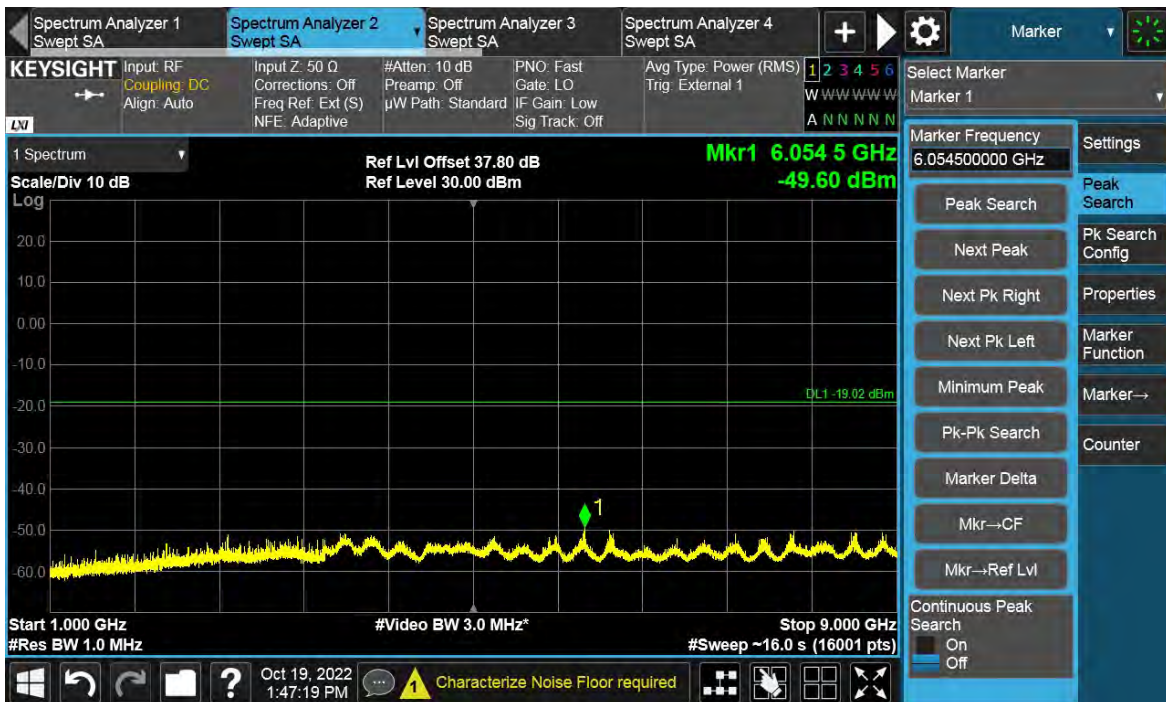

Channel Position B

TEST REPORT

Channel Position T

Total Quality. Assured.

TEST REPORT

LTE-1C-UE

Antenna Port	Channel Position	Modulation	Carrier Bandwidth (MHz)	RBW (kHz)	Limit (dBm)
D	B	QPSK	20	1000	-19.02
D	T	QPSK	20	1000	-19.02

Channel Position B

TEST REPORT

Channel Position T

Total Quality. Assured.

TEST REPORT

LTE-2C-UE

Antenna Port	Channel Position	Modulation	Carrier Bandwidth (MHz)	RBW (kHz)	Limit (dBm)
D	B	QPSK	1.4	1000	-19.02
D	T	QPSK	1.4	1000	-19.02

Channel Position B

TEST REPORT

Channel Position T

Total Quality. Assured.

TEST REPORT

LTE-2C-UE

Antenna Port	Channel Position	Modulation	Carrier Bandwidth (MHz)	RBW (kHz)	Limit (dBm)
D	B	QPSK	3	1000	-19.02
D	T	QPSK	3	1000	-19.02

Channel Position B