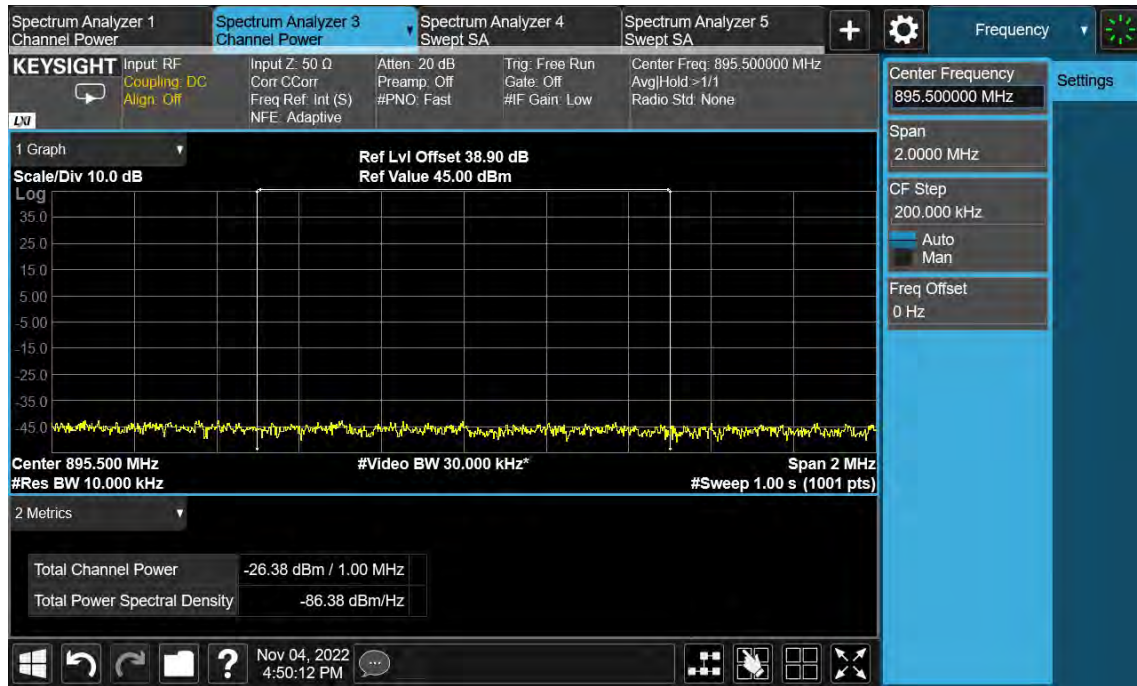

Channel Position B

TEST REPORT

Channel Position T

Total Quality. Assured.

TEST REPORT

NR-2C-UE

Antenna Port	Channel Position	Modulation	Carrier Bandwidth (MHz)	RBW (kHz)	Limit (dBm)
D	B	QPSK	10	1000	-19.02
D	T	QPSK	10	1000	-19.02

Channel Position B

TEST REPORT

Channel Position T

Total Quality. Assured.

TEST REPORT

NR-5C-UE

Antenna Port	Channel Position	Modulation	Carrier Bandwidth (MHz)	RBW (kHz)	Limit (dBm)
D	M	QPSK	5	1000	-19.02

Channel Position M

TEST REPORT

Total Quality. Assured.

TEST REPORT

LTE-1C-UE

Antenna Port	Channel Position	Modulation	Carrier Bandwidth (MHz)	RBW (kHz)	Limit (dBm)
D	B	QPSK	1.4	1000	-19.02
D	T	QPSK	1.4	1000	-19.02

Channel Position B

TEST REPORT

TEST REPORT

Channel Position T

Total Quality. Assured.

TEST REPORT

LTE-1C-UE

Antenna Port	Channel Position	Modulation	Carrier Bandwidth (MHz)	RBW (kHz)	Limit (dBm)
D	B	QPSK	3	1000	-19.02
D	T	QPSK	3	1000	-19.02