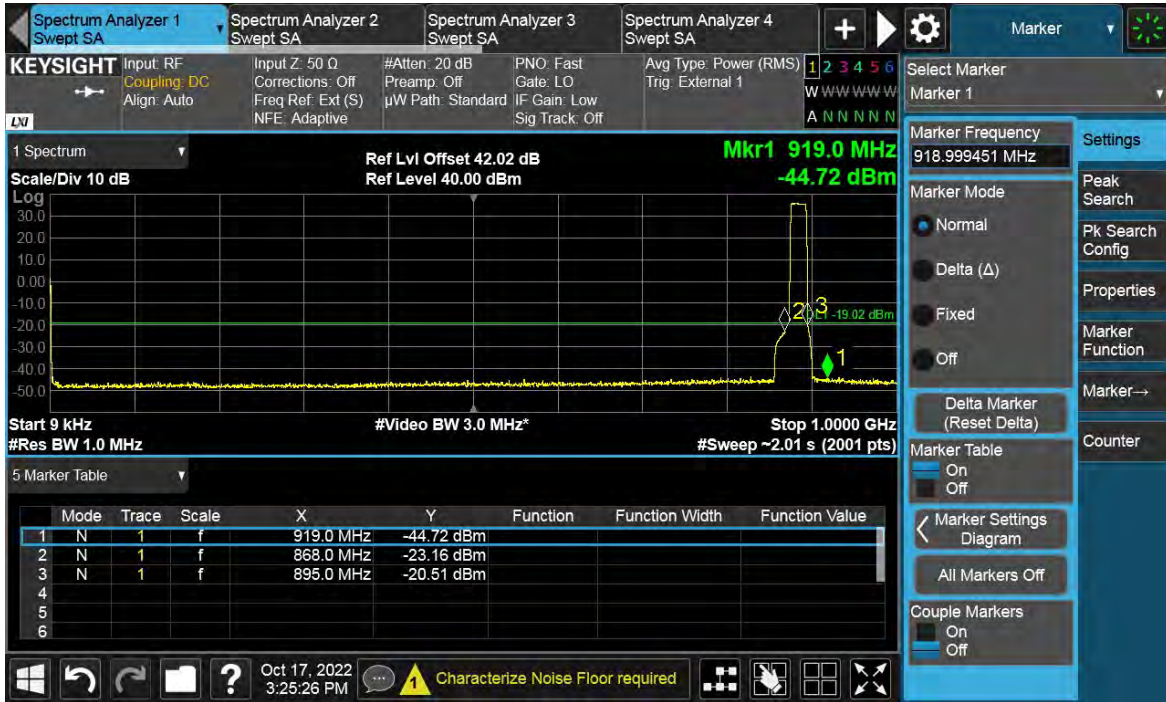

Channel Position B

TEST REPORT

Channel Position T

Total Quality. Assured.

TEST REPORT

LTE-1C-UE

Antenna Port	Channel Position	Modulation	Carrier Bandwidth (MHz)	RBW (kHz)	Limit (dBm)
D	B	QPSK	15	1000	-19.02
D	T	QPSK	15	1000	-19.02

Channel Position B

TEST REPORT

Channel Position T

Total Quality. Assured.

TEST REPORT

LTE-1C-UE

Antenna Port	Channel Position	Modulation	Carrier Bandwidth (MHz)	RBW (kHz)	Limit (dBm)
D	B	QPSK	20	1000	-19.02
D	T	QPSK	20	1000	-19.02

Channel Position B

TEST REPORT

Channel Position T

Total Quality. Assured.

TEST REPORT

LTE-2C-UE

Antenna Port	Channel Position	Modulation	Carrier Bandwidth (MHz)	RBW (kHz)	Limit (dBm)
D	B	QPSK	1.4	1000	-19.02
D	T	QPSK	1.4	1000	-19.02

Channel Position B

TEST REPORT

Channel Position T

Total Quality. Assured.

TEST REPORT

LTE-2C-UE

Antenna Port	Channel Position	Modulation	Carrier Bandwidth (MHz)	RBW (kHz)	Limit (dBm)
D	B	QPSK	3	1000	-19.02
D	T	QPSK	3	1000	-19.02