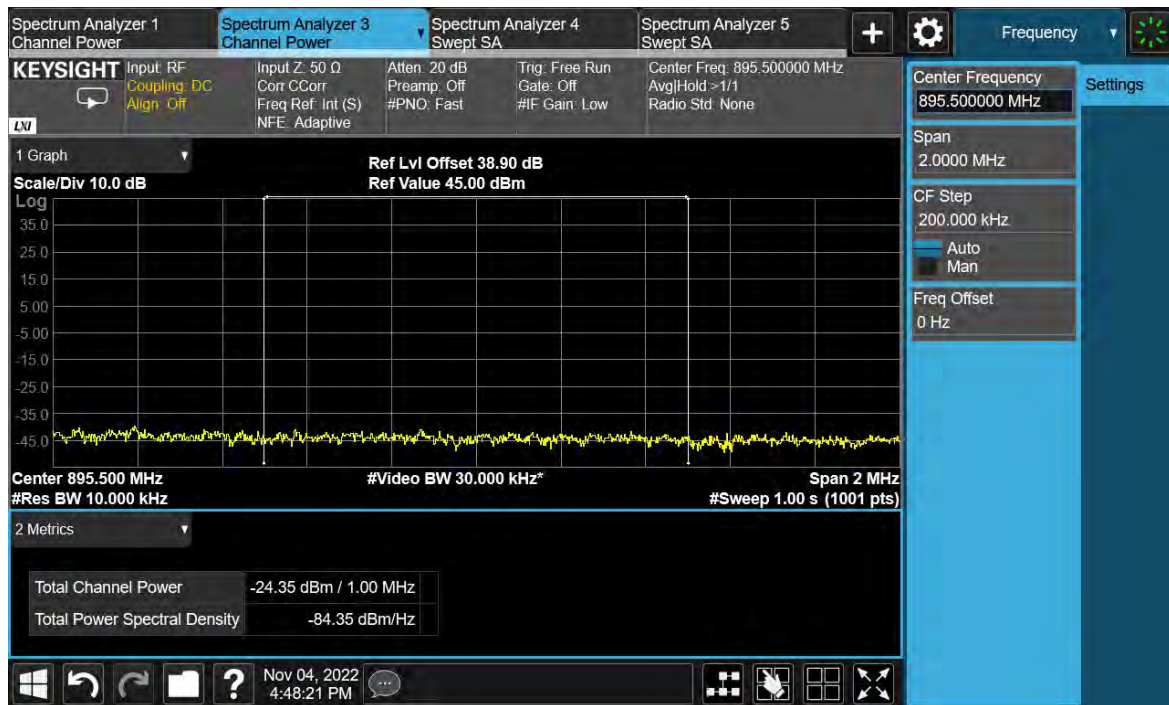

Channel Position B

TEST REPORT

Channel Position T

Total Quality. Assured.

TEST REPORT

NR-2C-UE

Antenna Port	Channel Position	Modulation	Carrier Bandwidth (MHz)	RBW (kHz)	Limit (dBm)
D	B	QPSK	5	1000	-19.02
D	T	QPSK	5	1000	-19.02

Channel Position B

TEST REPORT

Channel Position T

Total Quality. Assured.

TEST REPORT

NR-2C-UE

Antenna Port	Channel Position	Modulation	Carrier Bandwidth (MHz)	RBW (kHz)	Limit (dBm)
D	B	QPSK	10	1000	-19.02
D	T	QPSK	10	1000	-19.02

Channel Position B

TEST REPORT

Channel Position T

Total Quality. Assured.

TEST REPORT

NR-5C-UE

Antenna Port	Channel Position	Modulation	Carrier Bandwidth (MHz)	RBW (kHz)	Limit (dBm)
D	M	QPSK	5	1000	-19.02

Channel Position M

TEST REPORT

Total Quality. Assured.

TEST REPORT

LTE-1C-UE

Antenna Port	Channel Position	Modulation	Carrier Bandwidth (MHz)	RBW (kHz)	Limit (dBm)
D	B	QPSK	1.4	1000	-19.02
D	T	QPSK	1.4	1000	-19.02

Channel Position B