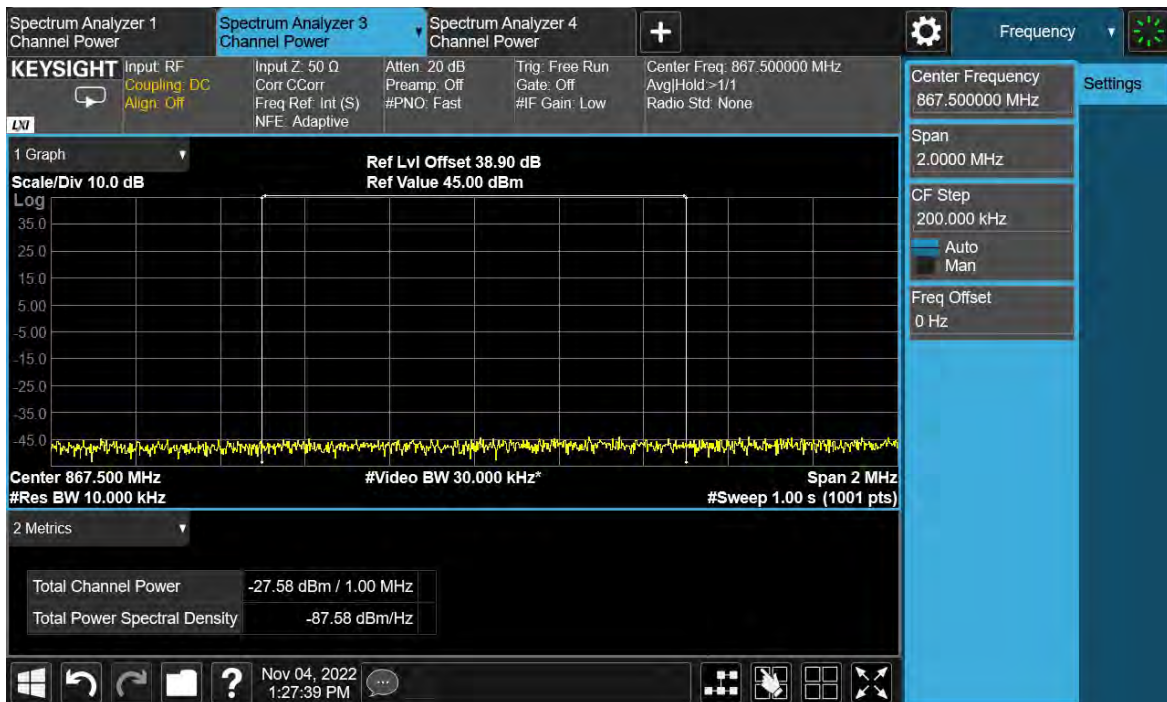

Channel Position B

TEST REPORT

Channel Position T

Total Quality. Assured.

TEST REPORT

LTE-1C-UE

Antenna Port	Channel Position	Modulation	Carrier Bandwidth (MHz)	RBW (kHz)	Limit (dBm)
D	B	QPSK	10	1000	-19.02
D	T	QPSK	10	1000	-19.02

Channel Position B

TEST REPORT

Channel Position T

Total Quality. Assured.

TEST REPORT

LTE-1C-UE

Antenna Port	Channel Position	Modulation	Carrier Bandwidth (MHz)	RBW (kHz)	Limit (dBm)
D	B	QPSK	15	1000	-19.02
D	T	QPSK	15	1000	-19.02

Channel Position B

TEST REPORT

Channel Position T

Total Quality. Assured.

TEST REPORT

LTE-1C-UE

Antenna Port	Channel Position	Modulation	Carrier Bandwidth (MHz)	RBW (kHz)	Limit (dBm)
D	B	QPSK	20	1000	-19.02
D	T	QPSK	20	1000	-19.02