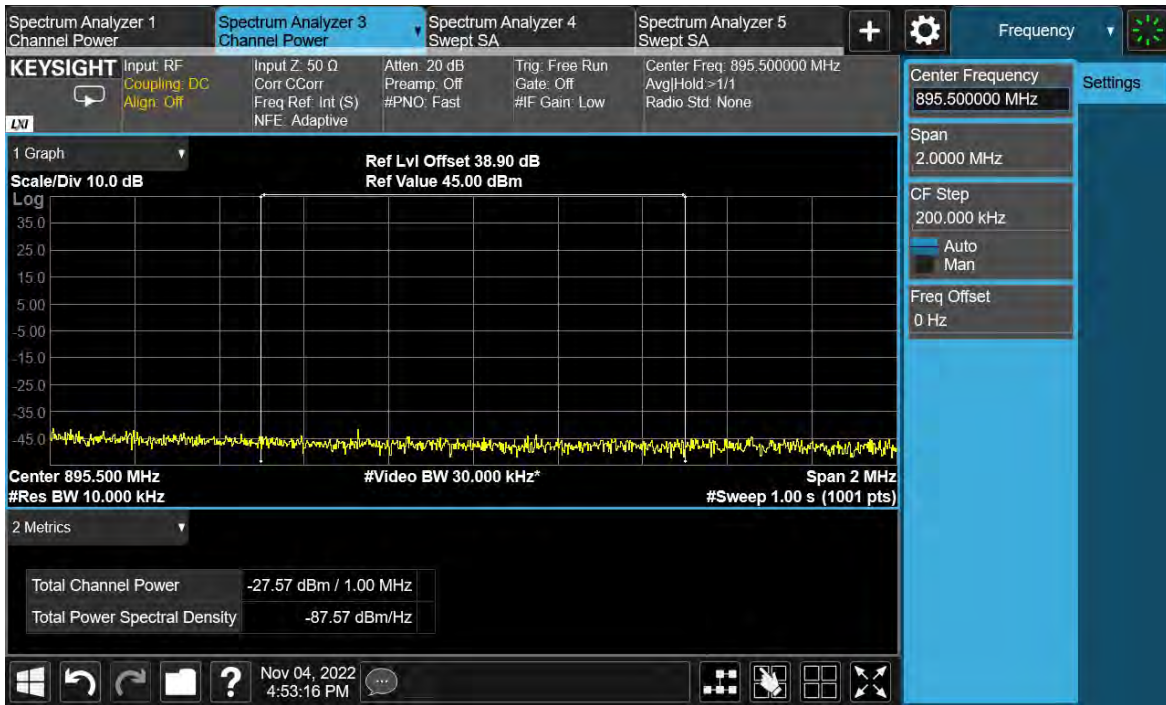

Channel Position B

TEST REPORT

Channel Position T

Total Quality. Assured.

TEST REPORT

LTE-1C-UE

Antenna Port	Channel Position	Modulation	Carrier Bandwidth (MHz)	RBW (kHz)	Limit (dBm)
D	B	QPSK	5	1000	-19.02
D	T	QPSK	5	1000	-19.02

Channel Position B

TEST REPORT

Channel Position T

Total Quality. Assured.

TEST REPORT

LTE-1C-UE

Antenna Port	Channel Position	Modulation	Carrier Bandwidth (MHz)	RBW (kHz)	Limit (dBm)
D	B	QPSK	10	1000	-19.02
D	T	QPSK	10	1000	-19.02

Channel Position B

TEST REPORT

Channel Position T

Total Quality. Assured.

TEST REPORT

LTE-1C-UE

Antenna Port	Channel Position	Modulation	Carrier Bandwidth (MHz)	RBW (kHz)	Limit (dBm)
D	B	QPSK	15	1000	-19.02
D	T	QPSK	15	1000	-19.02