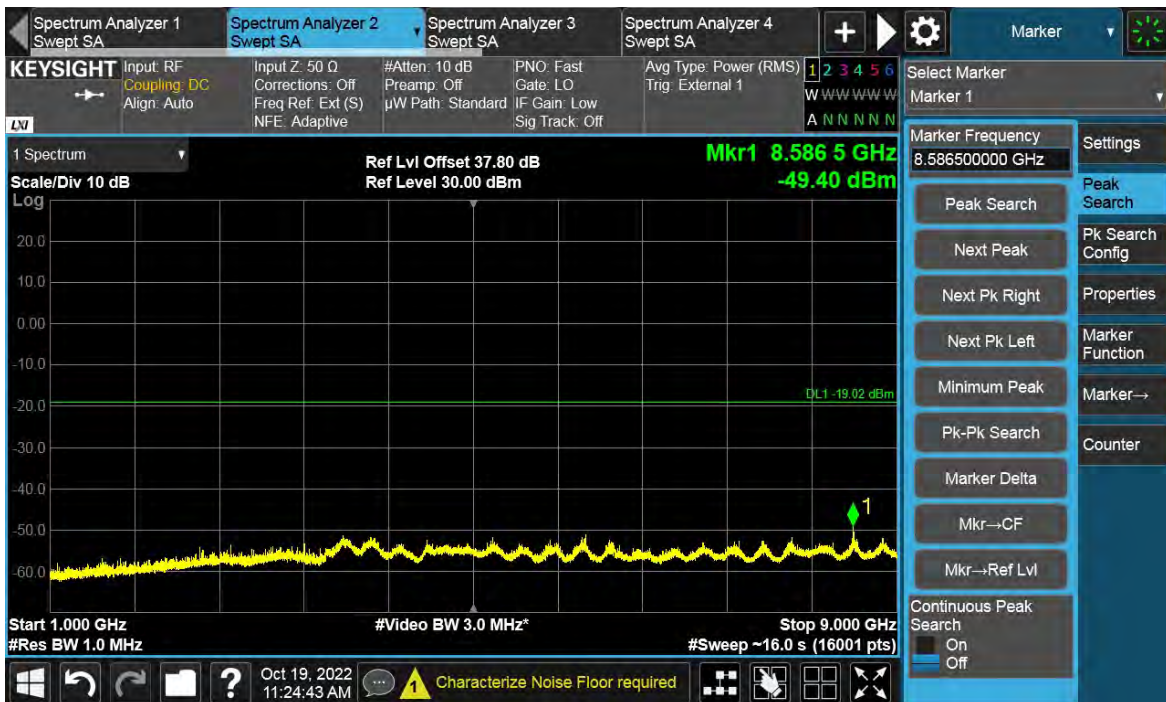

TEST REPORT

TEST REPORT

Channel Position T

Total Quality. Assured.

TEST REPORT

LTE-1C-UE

Antenna Port	Channel Position	Modulation	Carrier Bandwidth (MHz)	RBW (kHz)	Limit (dBm)
D	B	QPSK	3	1000	-19.02
D	T	QPSK	3	1000	-19.02

Channel Position B

TEST REPORT

Channel Position T

Total Quality. Assured.

TEST REPORT

LTE-1C-UE

Antenna Port	Channel Position	Modulation	Carrier Bandwidth (MHz)	RBW (kHz)	Limit (dBm)
D	B	QPSK	5	1000	-19.02
D	T	QPSK	5	1000	-19.02

Channel Position B

TEST REPORT

Channel Position T

Total Quality. Assured.

TEST REPORT

LTE-1C-UE

Antenna Port	Channel Position	Modulation	Carrier Bandwidth (MHz)	RBW (kHz)	Limit (dBm)
D	B	QPSK	10	1000	-19.02
D	T	QPSK	10	1000	-19.02

Channel Position B

TEST REPORT

Channel Position T

Total Quality. Assured.

TEST REPORT

LTE-1C-UE

Antenna Port	Channel Position	Modulation	Carrier Bandwidth (MHz)	RBW (kHz)	Limit (dBm)
D	B	QPSK	15	1000	-19.02
D	T	QPSK	15	1000	-19.02