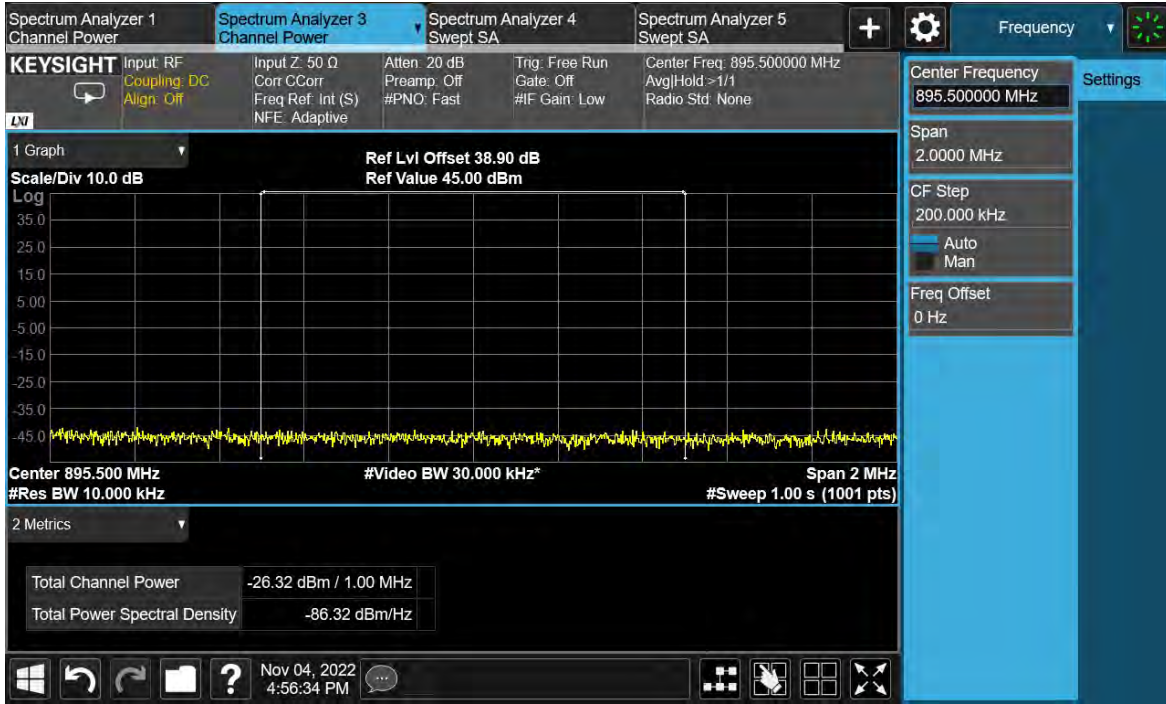

Channel Position B

TEST REPORT

Channel Position T

Total Quality. Assured.

TEST REPORT

LTE-1C-UE

Antenna Port	Channel Position	Modulation	Carrier Bandwidth (MHz)	RBW (kHz)	Limit (dBm)
D	B	QPSK	15	1000	-19.02
D	T	QPSK	15	1000	-19.02

Channel Position B

TEST REPORT

Channel Position T

Total Quality. Assured.

TEST REPORT

LTE-1C-UE

Antenna Port	Channel Position	Modulation	Carrier Bandwidth (MHz)	RBW (kHz)	Limit (dBm)
D	B	QPSK	20	1000	-19.02
D	T	QPSK	20	1000	-19.02

Channel Position B

TEST REPORT

Channel Position T

Total Quality. Assured.

TEST REPORT

LTE-2C-UE

Antenna Port	Channel Position	Modulation	Carrier Bandwidth (MHz)	RBW (kHz)	Limit (dBm)
D	B	QPSK	1.4	1000	-19.02
D	T	QPSK	1.4	1000	-19.02

Channel Position B

TEST REPORT

Channel Position T

Total Quality. Assured.

TEST REPORT

LTE-2C-UE

Antenna Port	Channel Position	Modulation	Carrier Bandwidth (MHz)	RBW (kHz)	Limit (dBm)
D	B	QPSK	3	1000	-19.02
D	T	QPSK	3	1000	-19.02