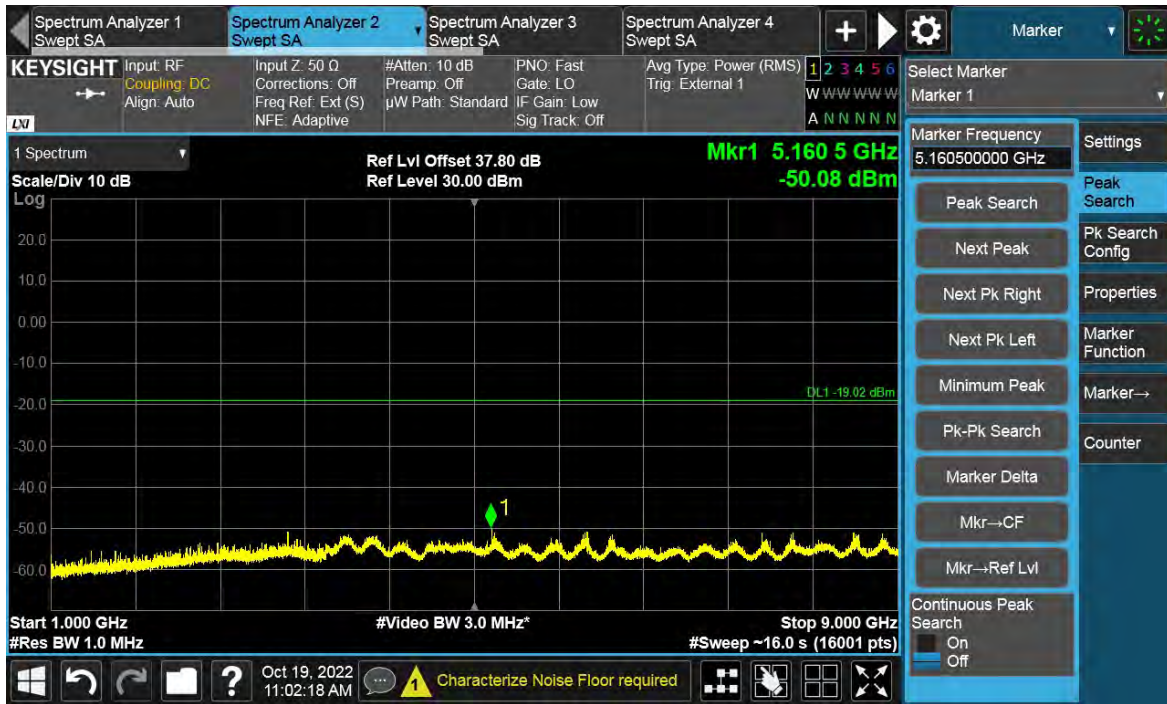

Channel Position B

TEST REPORT

Channel Position T

Total Quality. Assured.

TEST REPORT

NR-5C-UE

Antenna Port	Channel Position	Modulation	Carrier Bandwidth (MHz)	RBW (kHz)	Limit (dBm)
D	M	QPSK	5	1000	-19.02

Channel Position M

TEST REPORT

Total Quality. Assured.

TEST REPORT

LTE-1C-UE

Antenna Port	Channel Position	Modulation	Carrier Bandwidth (MHz)	RBW (kHz)	Limit (dBm)
D	B	QPSK	1.4	1000	-19.02
D	T	QPSK	1.4	1000	-19.02

Channel Position B

TEST REPORT

TEST REPORT

Channel Position T

Total Quality. Assured.

TEST REPORT

LTE-1C-UE

Antenna Port	Channel Position	Modulation	Carrier Bandwidth (MHz)	RBW (kHz)	Limit (dBm)
D	B	QPSK	3	1000	-19.02
D	T	QPSK	3	1000	-19.02

Channel Position B

TEST REPORT

Channel Position T

Total Quality. Assured.

TEST REPORT

LTE-1C-UE

Antenna Port	Channel Position	Modulation	Carrier Bandwidth (MHz)	RBW (kHz)	Limit (dBm)
D	B	QPSK	5	1000	-19.02
D	T	QPSK	5	1000	-19.02