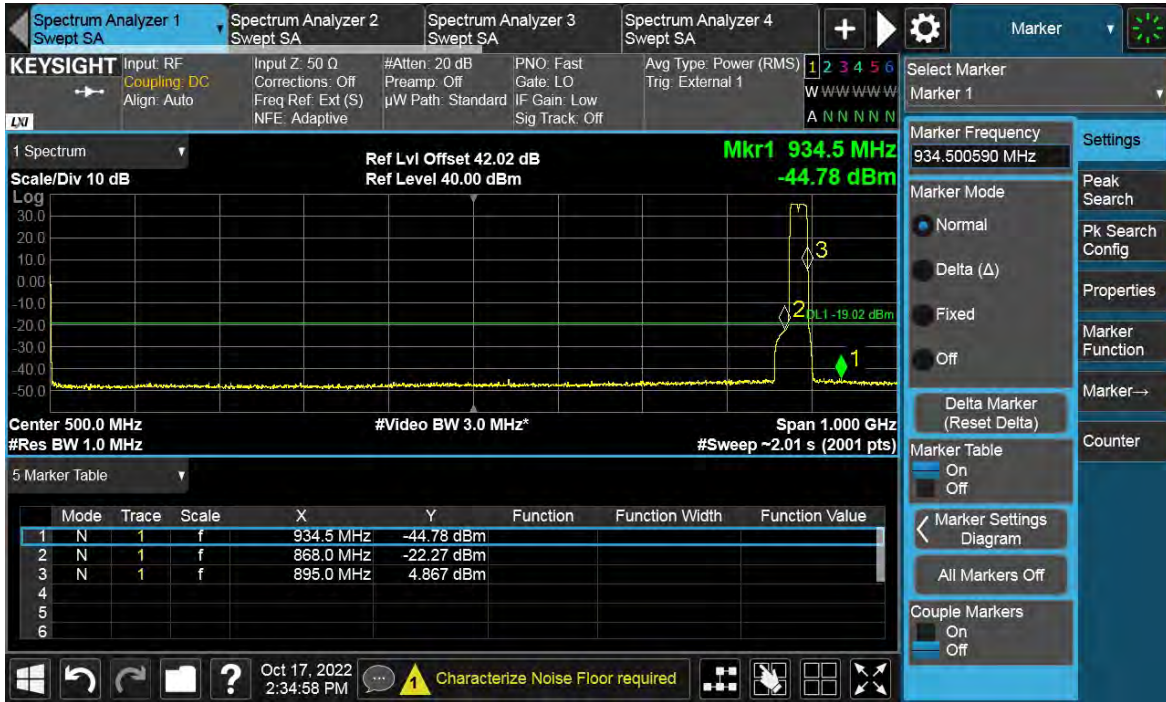

Channel Position B

TEST REPORT

Channel Position T

Total Quality. Assured.

TEST REPORT

NR-2C-UE

Antenna Port	Channel Position	Modulation	Carrier Bandwidth (MHz)	RBW (kHz)	Limit (dBm)
D	B	QPSK	5	1000	-19.02
D	T	QPSK	5	1000	-19.02

Channel Position B

TEST REPORT

Channel Position T

Total Quality. Assured.

TEST REPORT

NR-2C-UE

Antenna Port	Channel Position	Modulation	Carrier Bandwidth (MHz)	RBW (kHz)	Limit (dBm)
D	B	QPSK	10	1000	-19.02
D	T	QPSK	10	1000	-19.02

Channel Position B

TEST REPORT

Channel Position T

Total Quality. Assured.

TEST REPORT

NR-5C-UE

Antenna Port	Channel Position	Modulation	Carrier Bandwidth (MHz)	RBW (kHz)	Limit (dBm)
D	M	QPSK	5	1000	-19.02

Channel Position M

TEST REPORT

Total Quality. Assured.

TEST REPORT

LTE-1C-UE

Antenna Port	Channel Position	Modulation	Carrier Bandwidth (MHz)	RBW (kHz)	Limit (dBm)
D	B	QPSK	1.4	1000	-19.02
D	T	QPSK	1.4	1000	-19.02

Channel Position B