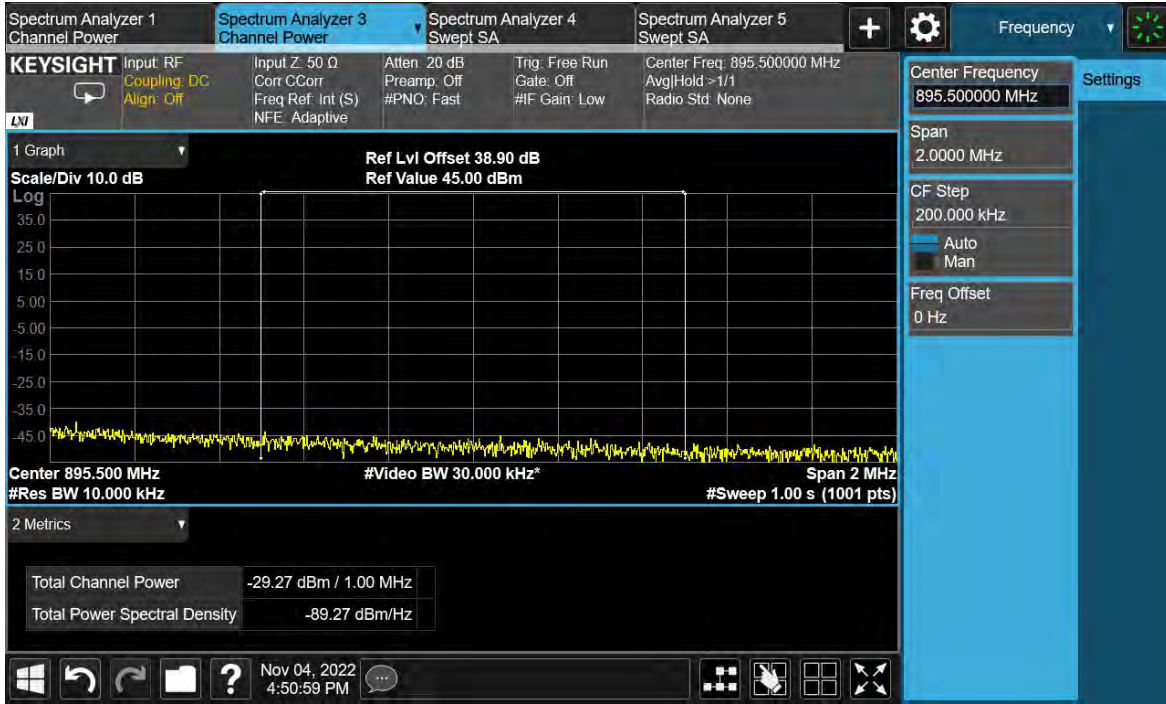

TEST REPORT

Total Quality. Assured.

TEST REPORT

LTE-1C-UE

Antenna Port	Channel Position	Modulation	Carrier Bandwidth (MHz)	RBW (kHz)	Limit (dBm)
D	B	QPSK	1.4	1000	-19.02
D	T	QPSK	1.4	1000	-19.02

Channel Position B

TEST REPORT

TEST REPORT

Channel Position T

Total Quality. Assured.

TEST REPORT

LTE-1C-UE

Antenna Port	Channel Position	Modulation	Carrier Bandwidth (MHz)	RBW (kHz)	Limit (dBm)
D	B	QPSK	3	1000	-19.02
D	T	QPSK	3	1000	-19.02

Channel Position B

TEST REPORT

Channel Position T

Total Quality. Assured.

TEST REPORT

LTE-1C-UE

Antenna Port	Channel Position	Modulation	Carrier Bandwidth (MHz)	RBW (kHz)	Limit (dBm)
D	B	QPSK	5	1000	-19.02
D	T	QPSK	5	1000	-19.02

Channel Position B

TEST REPORT

Channel Position T

Total Quality. Assured.

TEST REPORT

LTE-1C-UE

Antenna Port	Channel Position	Modulation	Carrier Bandwidth (MHz)	RBW (kHz)	Limit (dBm)
D	B	QPSK	10	1000	-19.02
D	T	QPSK	10	1000	-19.02