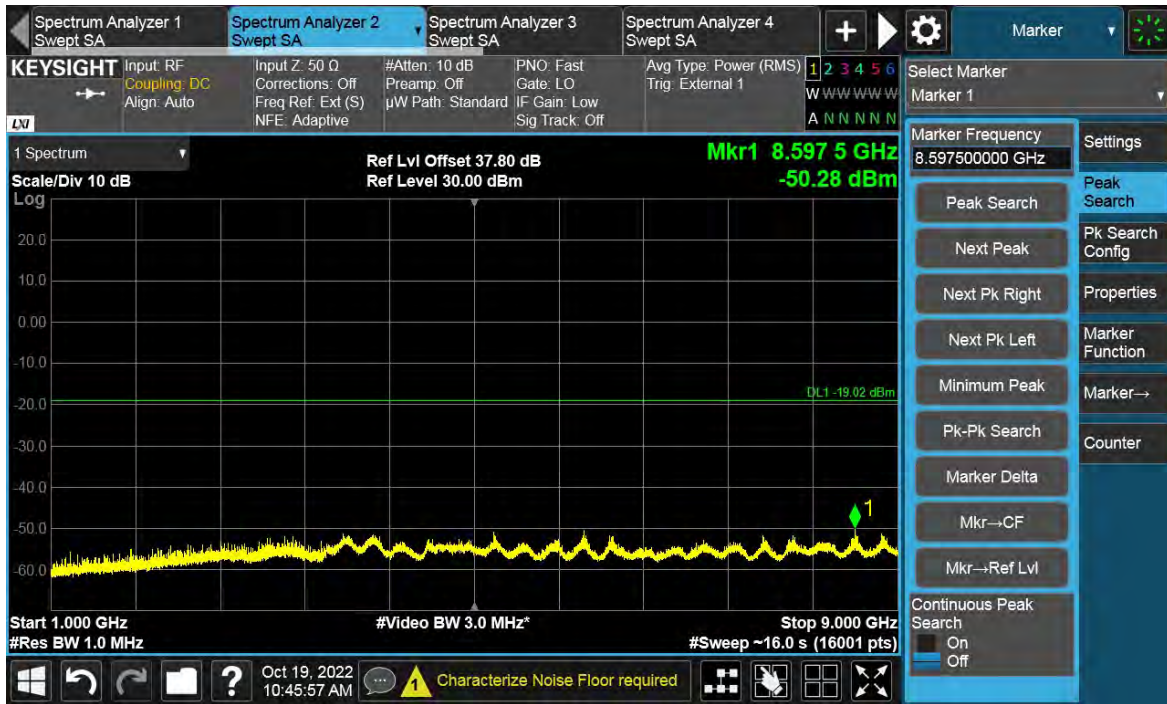

Channel Position B

TEST REPORT

Channel Position T

Total Quality. Assured.

TEST REPORT

NR-2C-UE

Antenna Port	Channel Position	Modulation	Carrier Bandwidth (MHz)	RBW (kHz)	Limit (dBm)
D	B	QPSK	5	1000	-19.02
D	T	QPSK	5	1000	-19.02

Channel Position B

TEST REPORT

Channel Position T

Total Quality. Assured.

TEST REPORT

NR-2C-UE

Antenna Port	Channel Position	Modulation	Carrier Bandwidth (MHz)	RBW (kHz)	Limit (dBm)
D	B	QPSK	10	1000	-19.02
D	T	QPSK	10	1000	-19.02

Channel Position B

TEST REPORT

Channel Position T

Total Quality. Assured.

TEST REPORT

NR-5C-UE

Antenna Port	Channel Position	Modulation	Carrier Bandwidth (MHz)	RBW (kHz)	Limit (dBm)
D	M	QPSK	5	1000	-19.02

Channel Position M

TEST REPORT

Total Quality. Assured.

TEST REPORT

LTE-1C-UE

Antenna Port	Channel Position	Modulation	Carrier Bandwidth (MHz)	RBW (kHz)	Limit (dBm)
D	B	QPSK	1.4	1000	-19.02
D	T	QPSK	1.4	1000	-19.02

Channel Position B