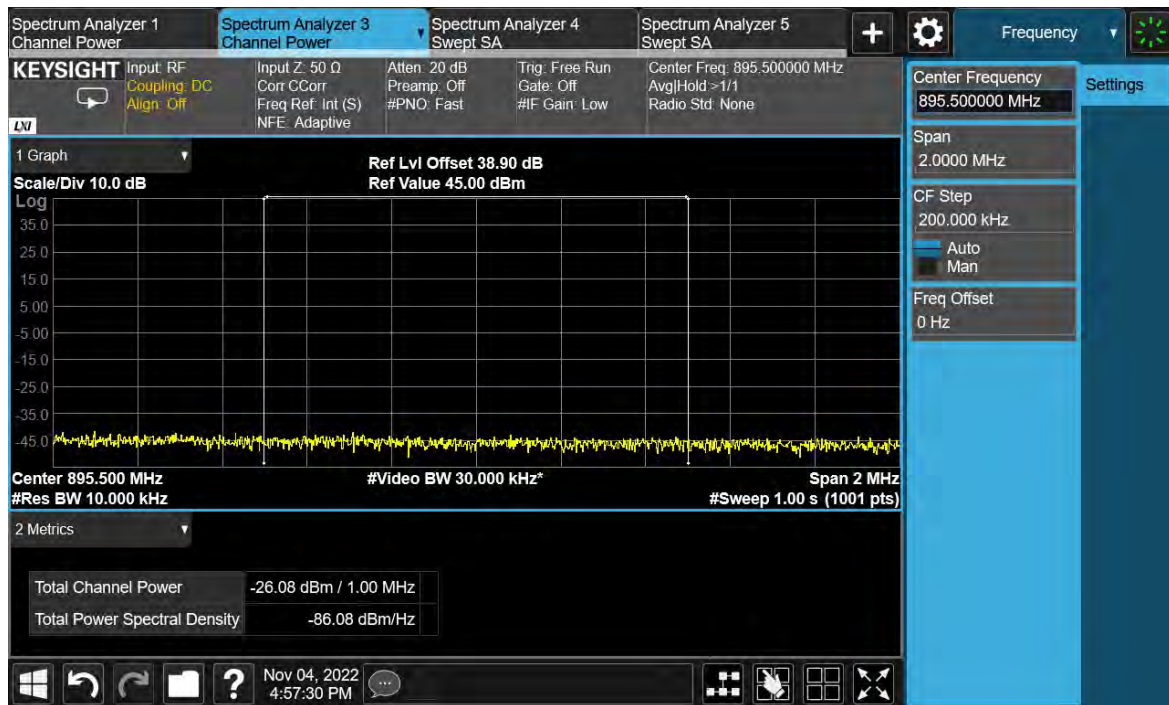

Channel Position B

TEST REPORT

Channel Position T

Total Quality. Assured.

TEST REPORT

LTE-1C-UE

Antenna Port	Channel Position	Modulation	Carrier Bandwidth (MHz)	RBW (kHz)	Limit (dBm)
D	B	QPSK	20	1000	-19.02
D	T	QPSK	20	1000	-19.02

Channel Position B

TEST REPORT

Channel Position T

Total Quality. Assured.

TEST REPORT

LTE-2C-UE

Antenna Port	Channel Position	Modulation	Carrier Bandwidth (MHz)	RBW (kHz)	Limit (dBm)
D	B	QPSK	1.4	1000	-19.02
D	T	QPSK	1.4	1000	-19.02

Channel Position B

TEST REPORT

Channel Position T

Total Quality. Assured.

TEST REPORT

LTE-2C-UE

Antenna Port	Channel Position	Modulation	Carrier Bandwidth (MHz)	RBW (kHz)	Limit (dBm)
D	B	QPSK	3	1000	-19.02
D	T	QPSK	3	1000	-19.02

Channel Position B