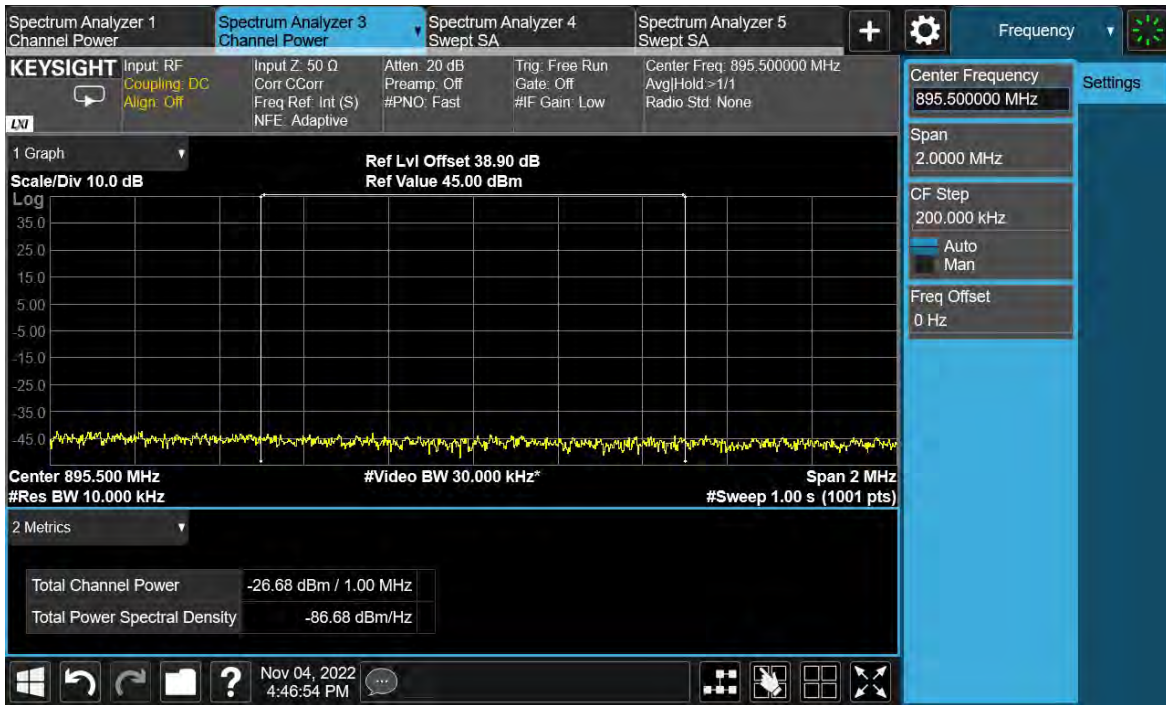

TEST REPORT

Channel Position T

Total Quality. Assured.

TEST REPORT

NR-1C-UE

Antenna Port	Channel Position	Modulation	Carrier Bandwidth (MHz)	RBW (kHz)	Limit (dBm)
D	B	QPSK	15	1000	-19.02
D	T	QPSK	15	1000	-19.02

Channel Position B

TEST REPORT

Channel Position T

Total Quality. Assured.

TEST REPORT

NR-1C-UE

Antenna Port	Channel Position	Modulation	Carrier Bandwidth (MHz)	RBW (kHz)	Limit (dBm)
D	B	QPSK	20	1000	-19.02
D	T	QPSK	20	1000	-19.02

Channel Position B

TEST REPORT

Channel Position T

Total Quality. Assured.

TEST REPORT

NR-2C-UE

Antenna Port	Channel Position	Modulation	Carrier Bandwidth (MHz)	RBW (kHz)	Limit (dBm)
D	B	QPSK	5	1000	-19.02
D	T	QPSK	5	1000	-19.02

Channel Position B

TEST REPORT

Channel Position T

Total Quality. Assured.

TEST REPORT

NR-2C-UE

Antenna Port	Channel Position	Modulation	Carrier Bandwidth (MHz)	RBW (kHz)	Limit (dBm)
D	B	QPSK	10	1000	-19.02
D	T	QPSK	10	1000	-19.02