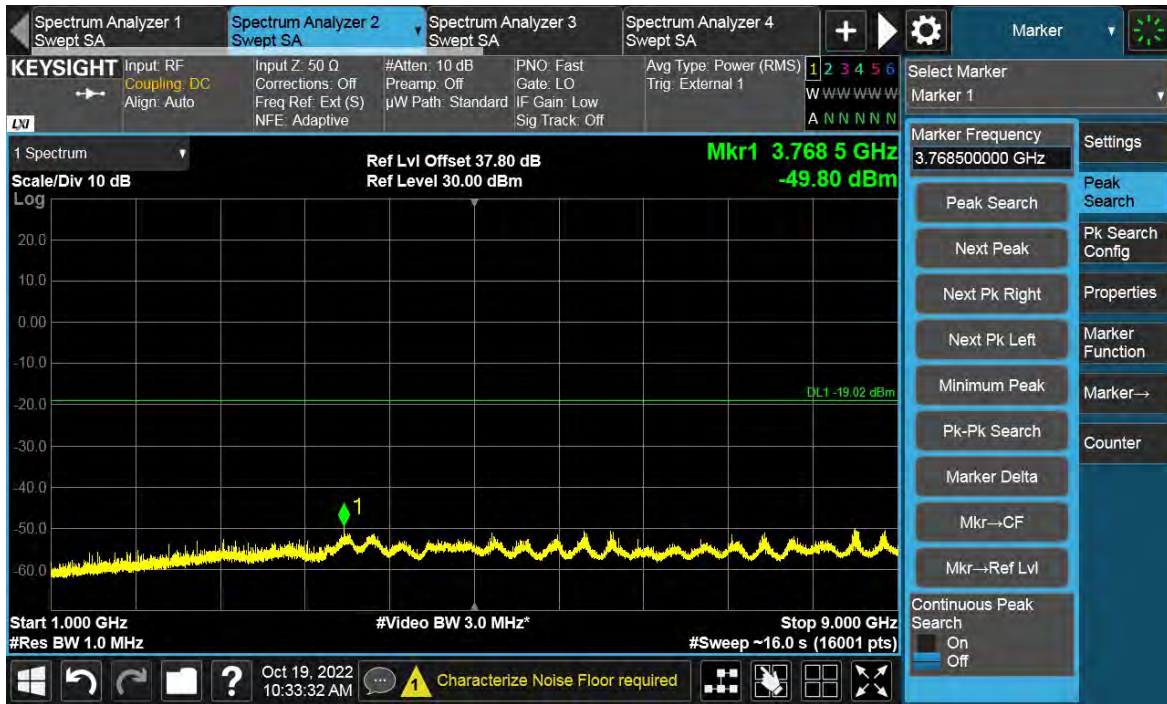

Channel Position B

TEST REPORT

Channel Position T

Total Quality. Assured.

TEST REPORT

NR-1C-UE

Antenna Port	Channel Position	Modulation	Carrier Bandwidth (MHz)	RBW (kHz)	Limit (dBm)
D	B	QPSK	20	1000	-19.02
D	T	QPSK	20	1000	-19.02

Channel Position B

TEST REPORT

Channel Position T

Total Quality. Assured.

TEST REPORT

NR-2C-UE

Antenna Port	Channel Position	Modulation	Carrier Bandwidth (MHz)	RBW (kHz)	Limit (dBm)
D	B	QPSK	5	1000	-19.02
D	T	QPSK	5	1000	-19.02

Channel Position B

TEST REPORT

Channel Position T

Total Quality. Assured.

TEST REPORT

NR-2C-UE

Antenna Port	Channel Position	Modulation	Carrier Bandwidth (MHz)	RBW (kHz)	Limit (dBm)
D	B	QPSK	10	1000	-19.02
D	T	QPSK	10	1000	-19.02

Channel Position B

TEST REPORT

Channel Position T

Total Quality. Assured.

TEST REPORT

NR-5C-UE

Antenna Port	Channel Position	Modulation	Carrier Bandwidth (MHz)	RBW (kHz)	Limit (dBm)
D	M	QPSK	5	1000	-19.02

Channel Position M