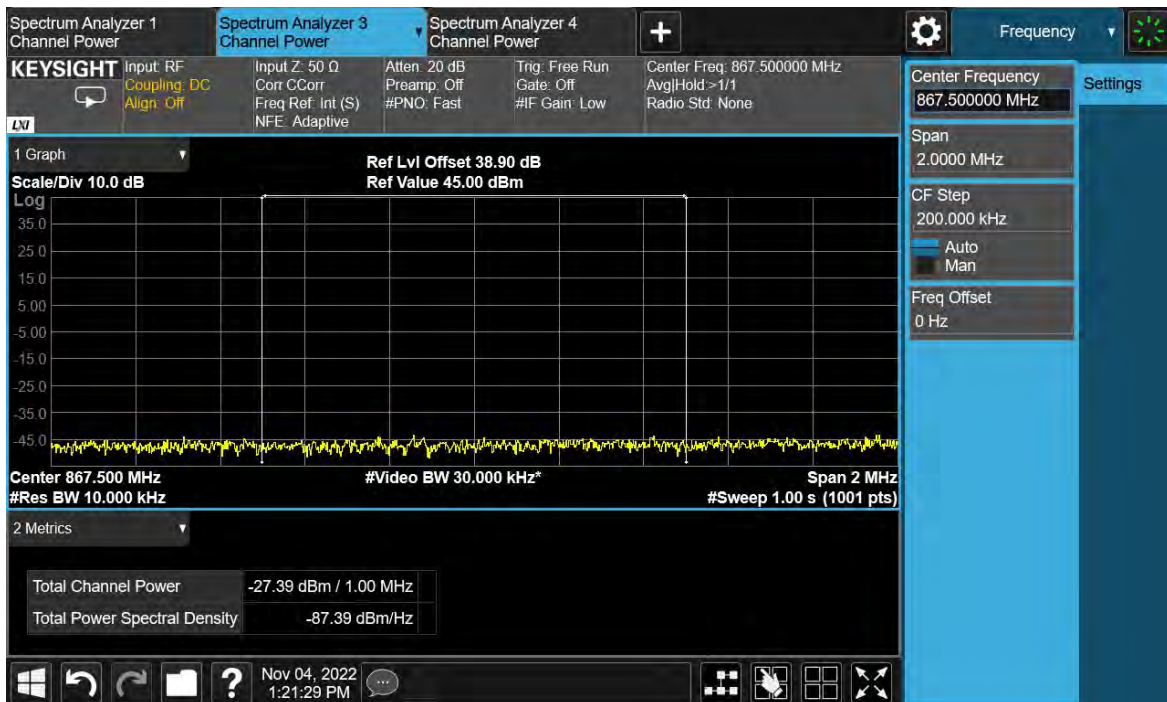

TEST REPORT

Channel Position T

Total Quality. Assured.

TEST REPORT

NR-1C-UE

Antenna Port	Channel Position	Modulation	Carrier Bandwidth (MHz)	RBW (kHz)	Limit (dBm)
D	B	QPSK	15	1000	-19.02
D	T	QPSK	15	1000	-19.02

Channel Position B

TEST REPORT

Channel Position T

Total Quality. Assured.

TEST REPORT

NR-1C-UE

Antenna Port	Channel Position	Modulation	Carrier Bandwidth (MHz)	RBW (kHz)	Limit (dBm)
D	B	QPSK	20	1000	-19.02
D	T	QPSK	20	1000	-19.02

Channel Position B

TEST REPORT

Channel Position T

Total Quality. Assured.

TEST REPORT

NR-2C-UE

Antenna Port	Channel Position	Modulation	Carrier Bandwidth (MHz)	RBW (kHz)	Limit (dBm)
D	B	QPSK	5	1000	-19.02
D	T	QPSK	5	1000	-19.02

Channel Position B

TEST REPORT

Channel Position T

Total Quality. Assured.

TEST REPORT

NR-2C-UE

Antenna Port	Channel Position	Modulation	Carrier Bandwidth (MHz)	RBW (kHz)	Limit (dBm)
D	B	QPSK	10	1000	-19.02
D	T	QPSK	10	1000	-19.02