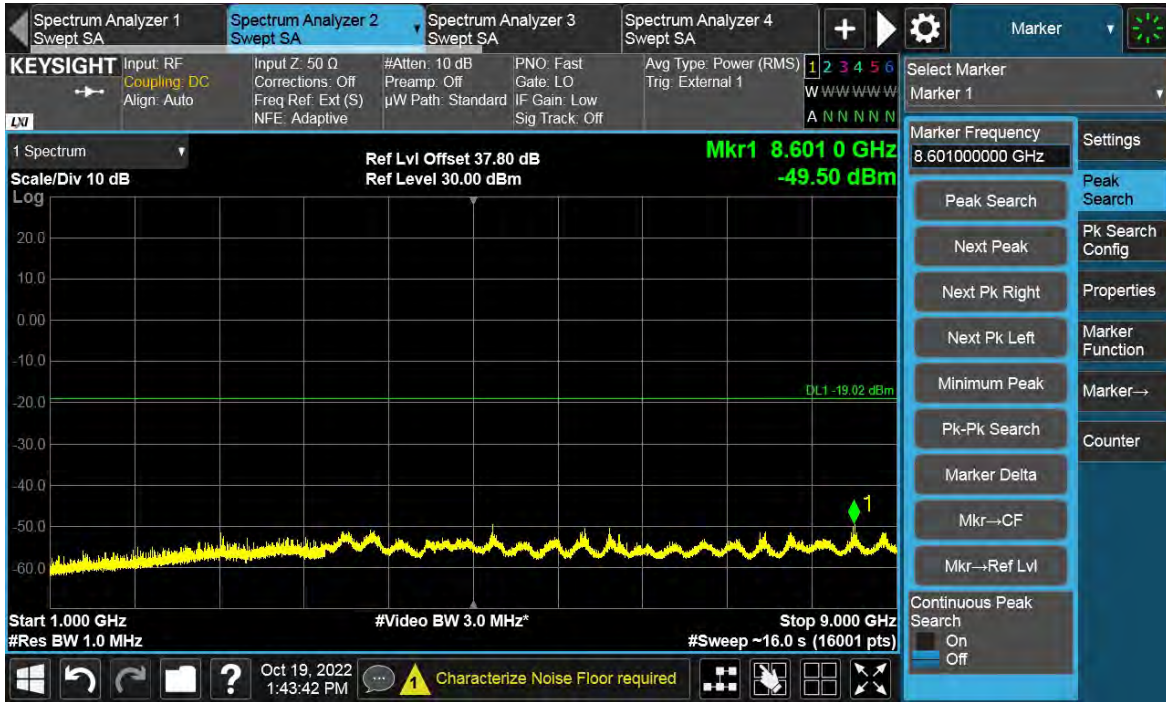

Channel Position B

TEST REPORT

Channel Position T

Total Quality. Assured.

TEST REPORT

LTE-1C-UE

Antenna Port	Channel Position	Modulation	Carrier Bandwidth (MHz)	RBW (kHz)	Limit (dBm)
D	B	QPSK	20	1000	-19.02
D	T	QPSK	20	1000	-19.02

Channel Position B

TEST REPORT

Channel Position T

Total Quality. Assured.

TEST REPORT

LTE-2C-UE

Antenna Port	Channel Position	Modulation	Carrier Bandwidth (MHz)	RBW (kHz)	Limit (dBm)
D	B	QPSK	1.4	1000	-19.02
D	T	QPSK	1.4	1000	-19.02

Channel Position B

TEST REPORT

Channel Position T

Total Quality. Assured.

TEST REPORT

LTE-2C-UE

Antenna Port	Channel Position	Modulation	Carrier Bandwidth (MHz)	RBW (kHz)	Limit (dBm)
D	B	QPSK	3	1000	-19.02
D	T	QPSK	3	1000	-19.02

Channel Position B