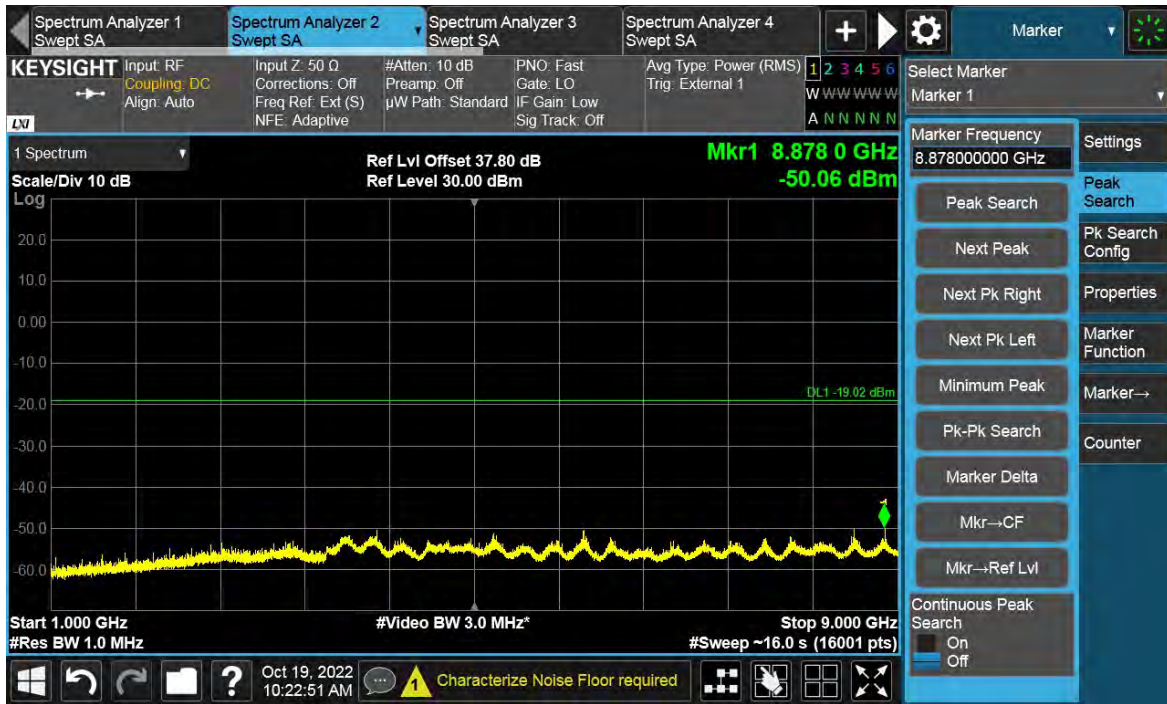

TEST REPORT

Channel Position T

Total Quality. Assured.

TEST REPORT

NR-1C-UE

Antenna Port	Channel Position	Modulation	Carrier Bandwidth (MHz)	RBW (kHz)	Limit (dBm)
D	B	QPSK	15	1000	-19.02
D	T	QPSK	15	1000	-19.02

Channel Position B

TEST REPORT

Channel Position T

Total Quality. Assured.

TEST REPORT

NR-1C-UE

Antenna Port	Channel Position	Modulation	Carrier Bandwidth (MHz)	RBW (kHz)	Limit (dBm)
D	B	QPSK	20	1000	-19.02
D	T	QPSK	20	1000	-19.02

Channel Position B

TEST REPORT

Channel Position T

Total Quality. Assured.

TEST REPORT

NR-2C-UE

Antenna Port	Channel Position	Modulation	Carrier Bandwidth (MHz)	RBW (kHz)	Limit (dBm)
D	B	QPSK	5	1000	-19.02
D	T	QPSK	5	1000	-19.02

Channel Position B

TEST REPORT

Channel Position T

Total Quality. Assured.

TEST REPORT

NR-2C-UE

Antenna Port	Channel Position	Modulation	Carrier Bandwidth (MHz)	RBW (kHz)	Limit (dBm)
D	B	QPSK	10	1000	-19.02
D	T	QPSK	10	1000	-19.02