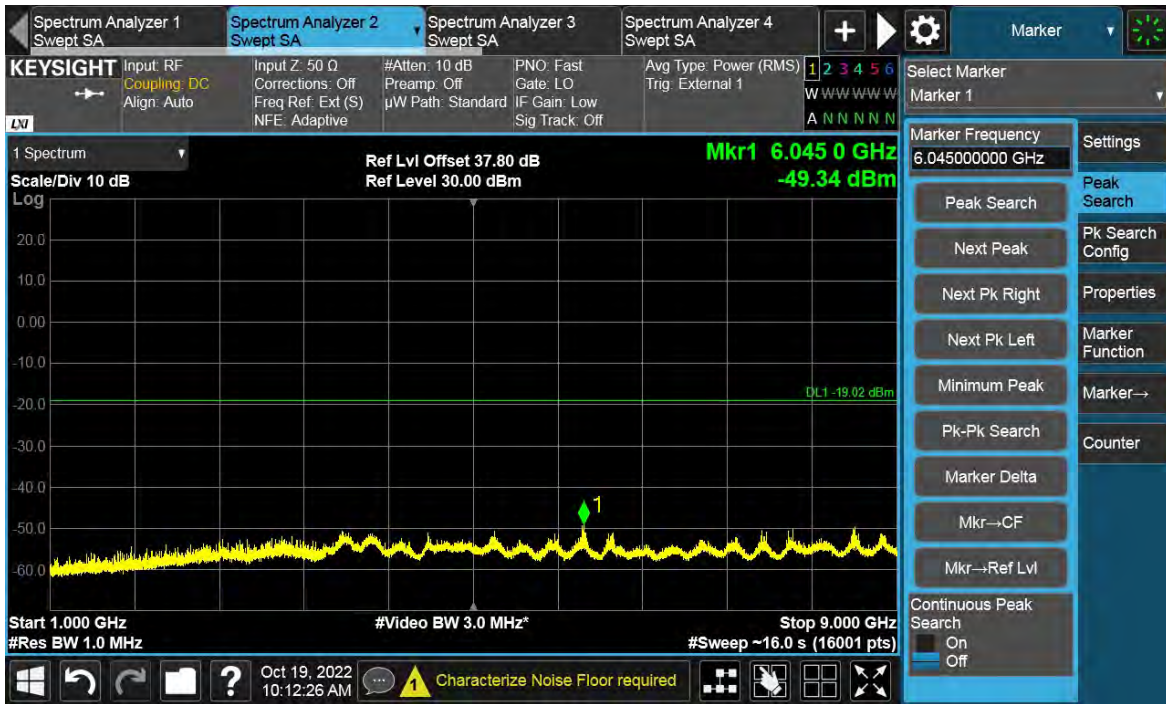

TEST REPORT

Channel Position T

Total Quality. Assured.

TEST REPORT

NR-1C-UE

Antenna Port	Channel Position	Modulation	Carrier Bandwidth (MHz)	RBW (kHz)	Limit (dBm)
D	B	QPSK	15	1000	-19.02
D	T	QPSK	15	1000	-19.02

Channel Position B

TEST REPORT

Channel Position T

Total Quality. Assured.

TEST REPORT

NR-1C-UE

Antenna Port	Channel Position	Modulation	Carrier Bandwidth (MHz)	RBW (kHz)	Limit (dBm)
D	B	QPSK	20	1000	-19.02
D	T	QPSK	20	1000	-19.02

Channel Position B

TEST REPORT

Channel Position T

Total Quality. Assured.

TEST REPORT

NR-2C-UE

Antenna Port	Channel Position	Modulation	Carrier Bandwidth (MHz)	RBW (kHz)	Limit (dBm)
D	B	QPSK	5	1000	-19.02
D	T	QPSK	5	1000	-19.02

Channel Position B

TEST REPORT

Channel Position T

Total Quality. Assured.

TEST REPORT

NR-2C-UE

Antenna Port	Channel Position	Modulation	Carrier Bandwidth (MHz)	RBW (kHz)	Limit (dBm)
D	B	QPSK	10	1000	-19.02
D	T	QPSK	10	1000	-19.02