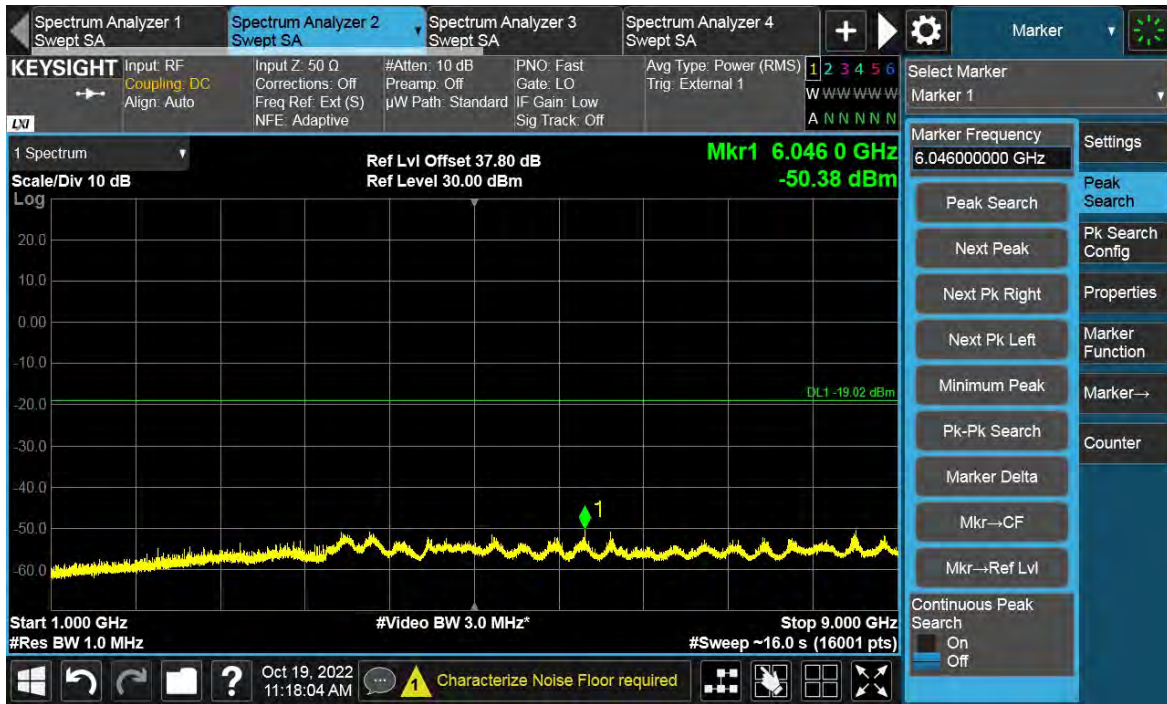

TEST REPORT

TEST REPORT

Channel Position T

Total Quality. Assured.

TEST REPORT

LTE-1C-UE

Antenna Port	Channel Position	Modulation	Carrier Bandwidth (MHz)	RBW (kHz)	Limit (dBm)
D	B	QPSK	3	1000	-19.02
D	T	QPSK	3	1000	-19.02

Channel Position B

TEST REPORT

Channel Position T

Total Quality. Assured.

TEST REPORT

LTE-1C-UE

Antenna Port	Channel Position	Modulation	Carrier Bandwidth (MHz)	RBW (kHz)	Limit (dBm)
D	B	QPSK	5	1000	-19.02
D	T	QPSK	5	1000	-19.02

Channel Position B

TEST REPORT

Channel Position T

Total Quality. Assured.

TEST REPORT

LTE-1C-UE

Antenna Port	Channel Position	Modulation	Carrier Bandwidth (MHz)	RBW (kHz)	Limit (dBm)
D	B	QPSK	10	1000	-19.02
D	T	QPSK	10	1000	-19.02

Channel Position B

TEST REPORT

Channel Position T

Total Quality. Assured.

TEST REPORT

LTE-1C-UE

Antenna Port	Channel Position	Modulation	Carrier Bandwidth (MHz)	RBW (kHz)	Limit (dBm)
D	B	QPSK	15	1000	-19.02
D	T	QPSK	15	1000	-19.02