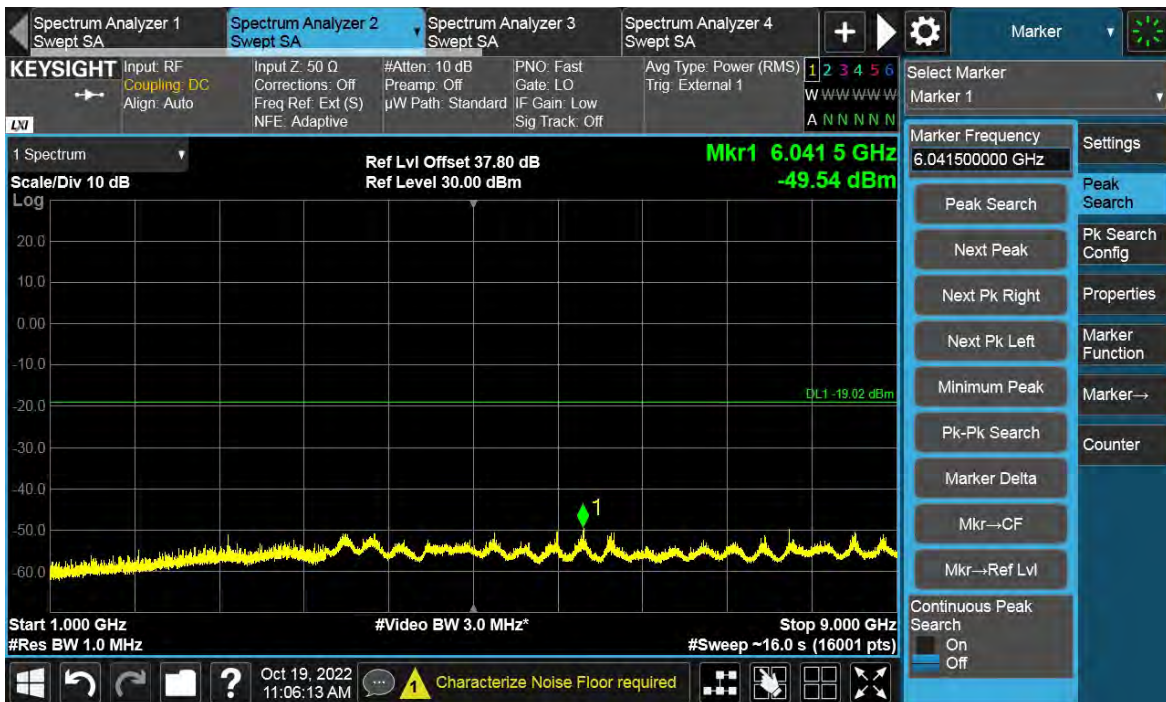

Channel Position B

TEST REPORT

Channel Position T

Total Quality. Assured.

TEST REPORT

NR-5C-UE

Antenna Port	Channel Position	Modulation	Carrier Bandwidth (MHz)	RBW (kHz)	Limit (dBm)
D	M	QPSK	5	1000	-19.02

Channel Position M

TEST REPORT

Total Quality. Assured.

TEST REPORT

LTE-1C-UE

Antenna Port	Channel Position	Modulation	Carrier Bandwidth (MHz)	RBW (kHz)	Limit (dBm)
D	B	QPSK	1.4	1000	-19.02
D	T	QPSK	1.4	1000	-19.02

Channel Position B

TEST REPORT

TEST REPORT

Channel Position T

Total Quality. Assured.

TEST REPORT

LTE-1C-UE

Antenna Port	Channel Position	Modulation	Carrier Bandwidth (MHz)	RBW (kHz)	Limit (dBm)
D	B	QPSK	3	1000	-19.02
D	T	QPSK	3	1000	-19.02

Channel Position B

TEST REPORT

Channel Position T

Total Quality. Assured.

TEST REPORT

LTE-1C-UE

Antenna Port	Channel Position	Modulation	Carrier Bandwidth (MHz)	RBW (kHz)	Limit (dBm)
D	B	QPSK	5	1000	-19.02
D	T	QPSK	5	1000	-19.02