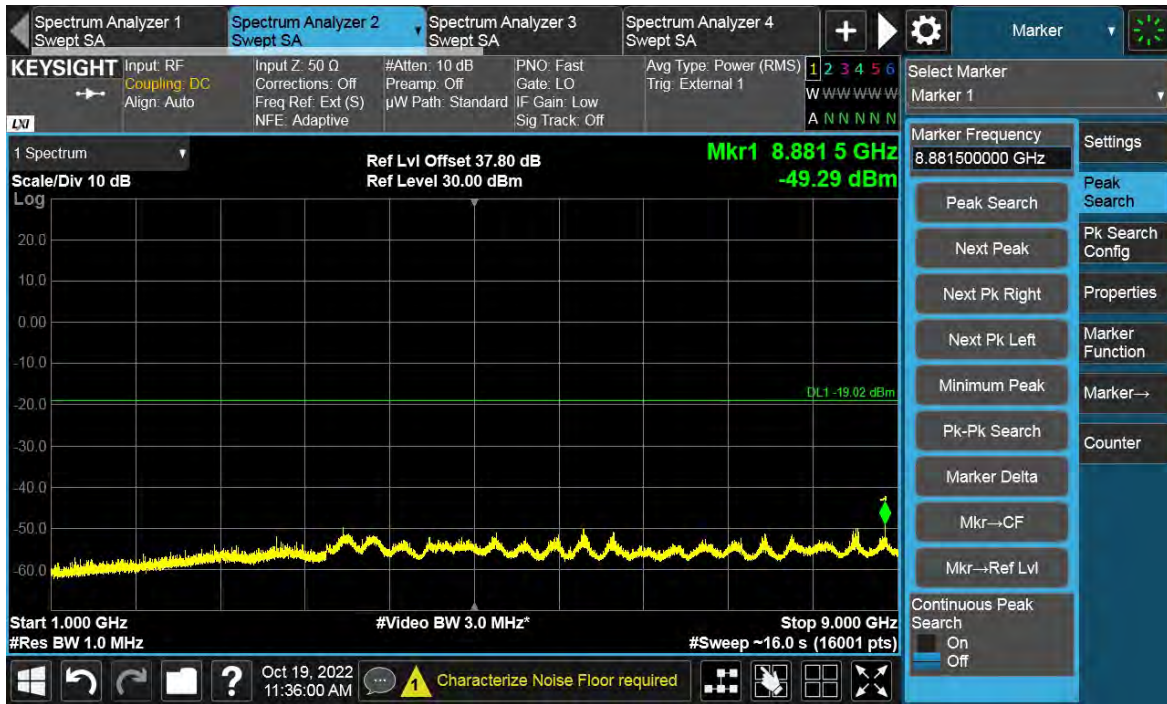

Channel Position B

TEST REPORT

Channel Position T

Total Quality. Assured.

TEST REPORT

LTE-1C-UE

Antenna Port	Channel Position	Modulation	Carrier Bandwidth (MHz)	RBW (kHz)	Limit (dBm)
D	B	QPSK	10	1000	-19.02
D	T	QPSK	10	1000	-19.02

Channel Position B

TEST REPORT

Channel Position T

Total Quality. Assured.

TEST REPORT

LTE-1C-UE

Antenna Port	Channel Position	Modulation	Carrier Bandwidth (MHz)	RBW (kHz)	Limit (dBm)
D	B	QPSK	15	1000	-19.02
D	T	QPSK	15	1000	-19.02

Channel Position B

TEST REPORT

Channel Position T

Total Quality. Assured.

TEST REPORT

LTE-1C-UE

Antenna Port	Channel Position	Modulation	Carrier Bandwidth (MHz)	RBW (kHz)	Limit (dBm)
D	B	QPSK	20	1000	-19.02
D	T	QPSK	20	1000	-19.02

Channel Position B

TEST REPORT

Channel Position T

Total Quality. Assured.

TEST REPORT

LTE-2C-UE

Antenna Port	Channel Position	Modulation	Carrier Bandwidth (MHz)	RBW (kHz)	Limit (dBm)
D	B	QPSK	1.4	1000	-19.02
D	T	QPSK	1.4	1000	-19.02