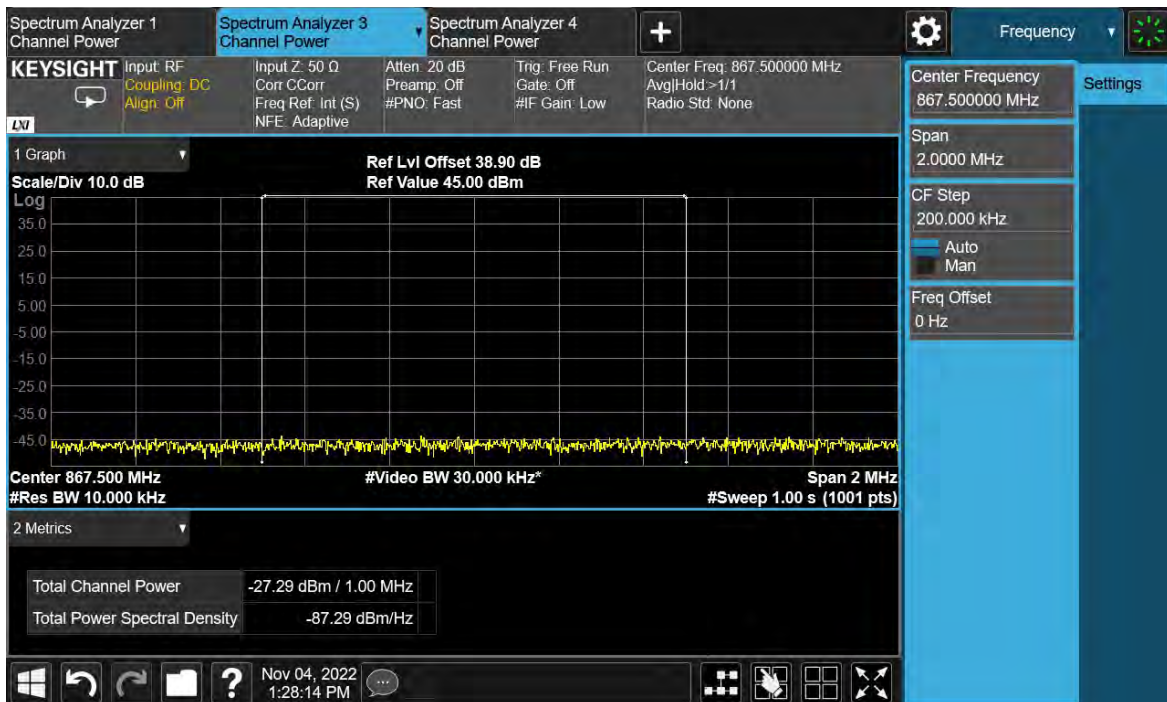

Channel Position B

TEST REPORT

Channel Position T

Total Quality. Assured.

TEST REPORT

LTE-1C-UE

Antenna Port	Channel Position	Modulation	Carrier Bandwidth (MHz)	RBW (kHz)	Limit (dBm)
D	B	QPSK	15	1000	-19.02
D	T	QPSK	15	1000	-19.02

Channel Position B

TEST REPORT

Channel Position T

Total Quality. Assured.

TEST REPORT

LTE-1C-UE

Antenna Port	Channel Position	Modulation	Carrier Bandwidth (MHz)	RBW (kHz)	Limit (dBm)
D	B	QPSK	20	1000	-19.02
D	T	QPSK	20	1000	-19.02

Channel Position B

TEST REPORT

Channel Position T

Total Quality. Assured.

TEST REPORT

LTE-2C-UE

Antenna Port	Channel Position	Modulation	Carrier Bandwidth (MHz)	RBW (kHz)	Limit (dBm)
D	B	QPSK	1.4	1000	-19.02
D	T	QPSK	1.4	1000	-19.02

Channel Position B

TEST REPORT

Channel Position T

Total Quality. Assured.

TEST REPORT

LTE-2C-UE

Antenna Port	Channel Position	Modulation	Carrier Bandwidth (MHz)	RBW (kHz)	Limit (dBm)
D	B	QPSK	3	1000	-19.02
D	T	QPSK	3	1000	-19.02