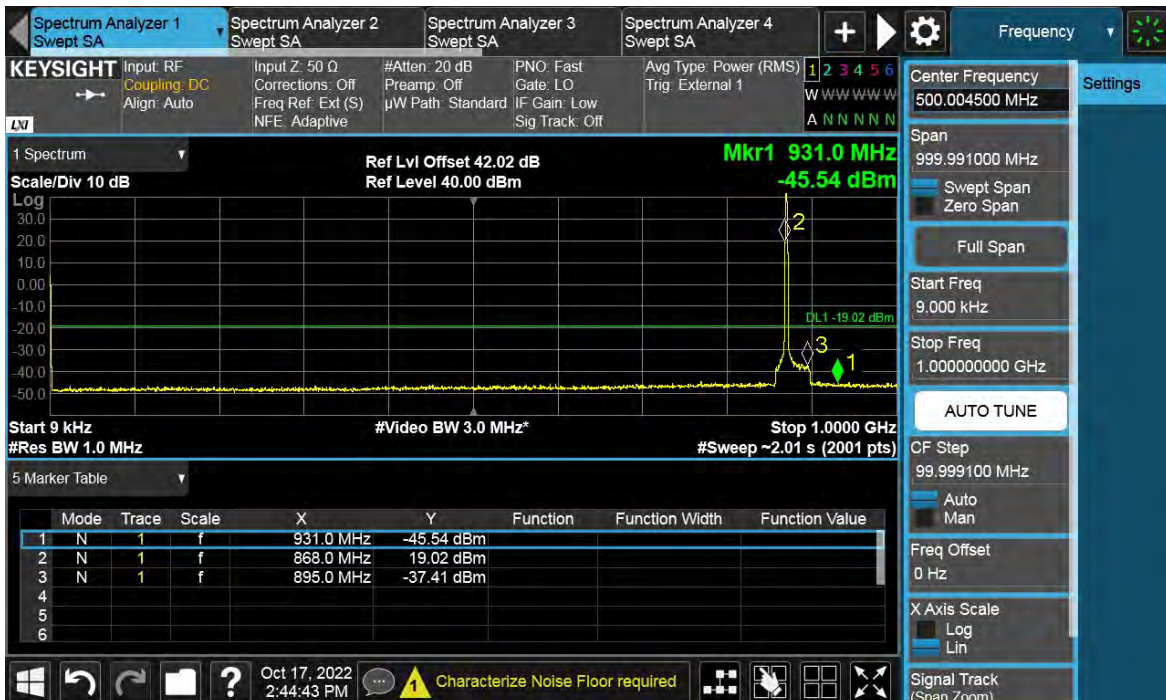

Channel Position B

TEST REPORT

Channel Position T

Total Quality. Assured.

TEST REPORT

NR-5C-UE

Antenna Port	Channel Position	Modulation	Carrier Bandwidth (MHz)	RBW (kHz)	Limit (dBm)
D	M	QPSK	5	1000	-19.02

Channel Position M

TEST REPORT

Total Quality. Assured.

TEST REPORT

LTE-1C-UE

Antenna Port	Channel Position	Modulation	Carrier Bandwidth (MHz)	RBW (kHz)	Limit (dBm)
D	B	QPSK	1.4	1000	-19.02
D	T	QPSK	1.4	1000	-19.02

Channel Position B

TEST REPORT

TEST REPORT

Channel Position T

Total Quality. Assured.

TEST REPORT

LTE-1C-UE

Antenna Port	Channel Position	Modulation	Carrier Bandwidth (MHz)	RBW (kHz)	Limit (dBm)
D	B	QPSK	3	1000	-19.02
D	T	QPSK	3	1000	-19.02

Channel Position B

TEST REPORT

Channel Position T

Total Quality. Assured.

TEST REPORT

LTE-1C-UE

Antenna Port	Channel Position	Modulation	Carrier Bandwidth (MHz)	RBW (kHz)	Limit (dBm)
D	B	QPSK	5	1000	-19.02
D	T	QPSK	5	1000	-19.02