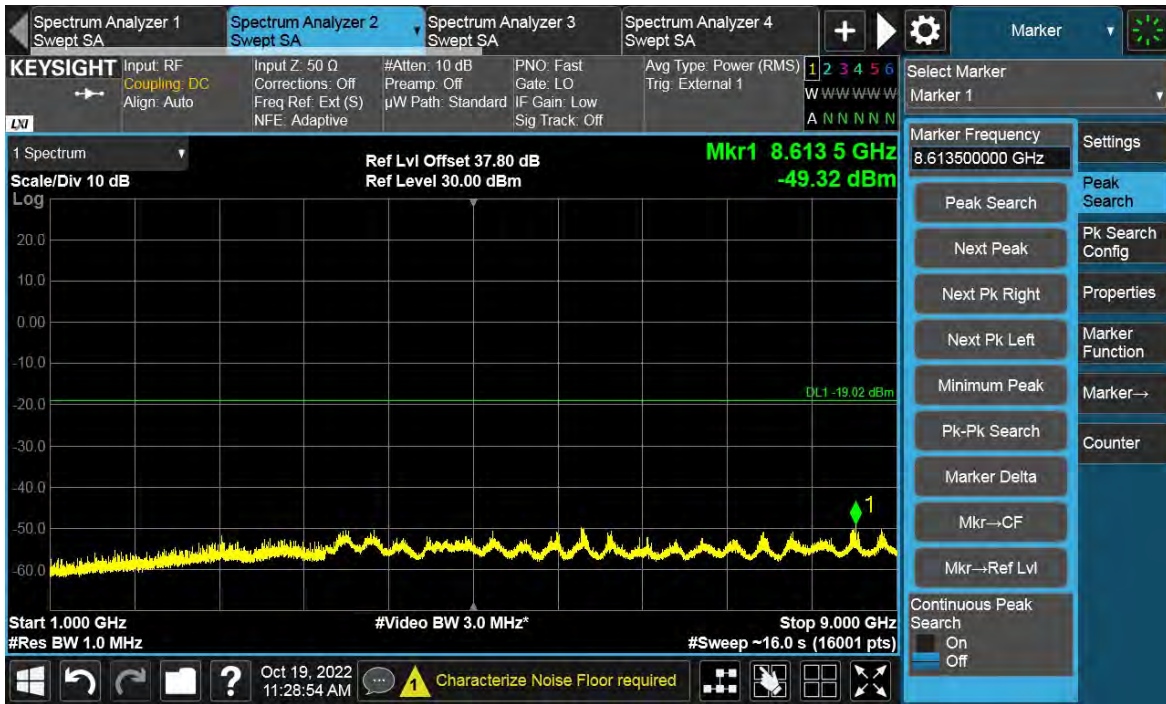

Channel Position B

TEST REPORT

Channel Position T

Total Quality. Assured.

TEST REPORT

LTE-1C-UE

Antenna Port	Channel Position	Modulation	Carrier Bandwidth (MHz)	RBW (kHz)	Limit (dBm)
D	B	QPSK	5	1000	-19.02
D	T	QPSK	5	1000	-19.02

Channel Position B

TEST REPORT

Channel Position T

Total Quality. Assured.

TEST REPORT

LTE-1C-UE

Antenna Port	Channel Position	Modulation	Carrier Bandwidth (MHz)	RBW (kHz)	Limit (dBm)
D	B	QPSK	10	1000	-19.02
D	T	QPSK	10	1000	-19.02

Channel Position B

TEST REPORT

Channel Position T

Total Quality. Assured.

TEST REPORT

LTE-1C-UE

Antenna Port	Channel Position	Modulation	Carrier Bandwidth (MHz)	RBW (kHz)	Limit (dBm)
D	B	QPSK	15	1000	-19.02
D	T	QPSK	15	1000	-19.02

Channel Position B

TEST REPORT

Channel Position T

Total Quality. Assured.

TEST REPORT

LTE-1C-UE

Antenna Port	Channel Position	Modulation	Carrier Bandwidth (MHz)	RBW (kHz)	Limit (dBm)
D	B	QPSK	20	1000	-19.02
D	T	QPSK	20	1000	-19.02