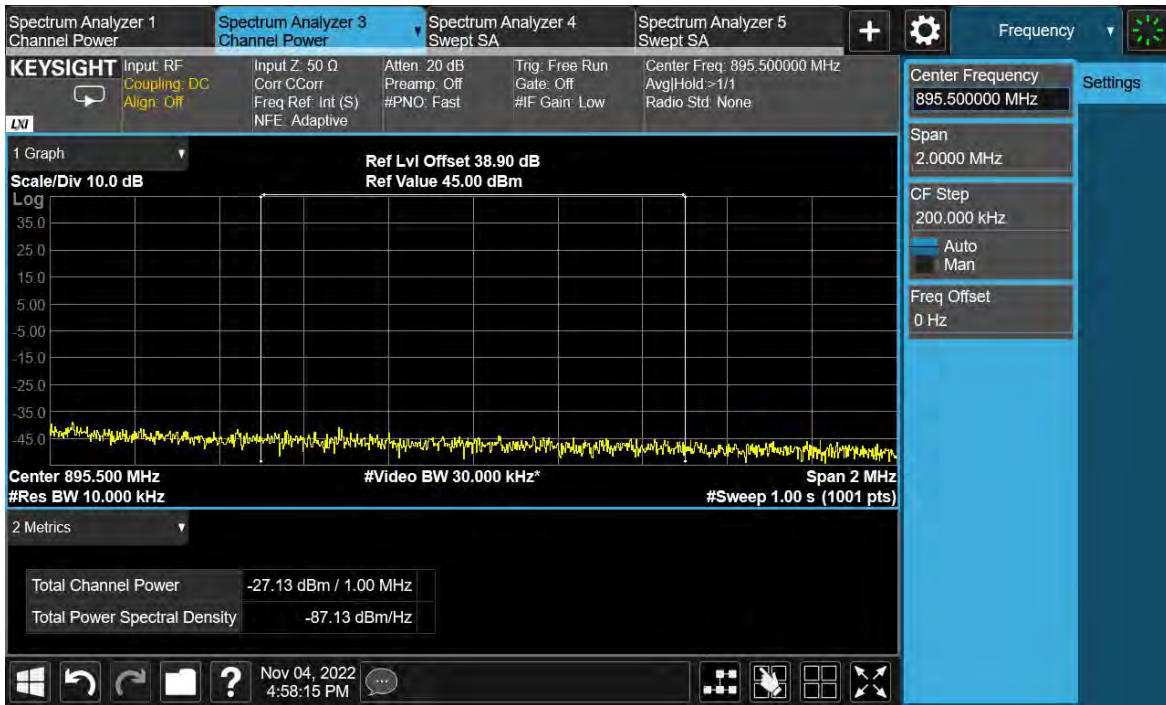

Channel Position B

TEST REPORT

Channel Position T

Total Quality. Assured.

TEST REPORT

LTE-2C-UE

Antenna Port	Channel Position	Modulation	Carrier Bandwidth (MHz)	RBW (kHz)	Limit (dBm)
D	B	QPSK	1.4	1000	-19.02
D	T	QPSK	1.4	1000	-19.02

Channel Position B

TEST REPORT

Channel Position T

Total Quality. Assured.

TEST REPORT

LTE-2C-UE

Antenna Port	Channel Position	Modulation	Carrier Bandwidth (MHz)	RBW (kHz)	Limit (dBm)
D	B	QPSK	3	1000	-19.02
D	T	QPSK	3	1000	-19.02

Channel Position B