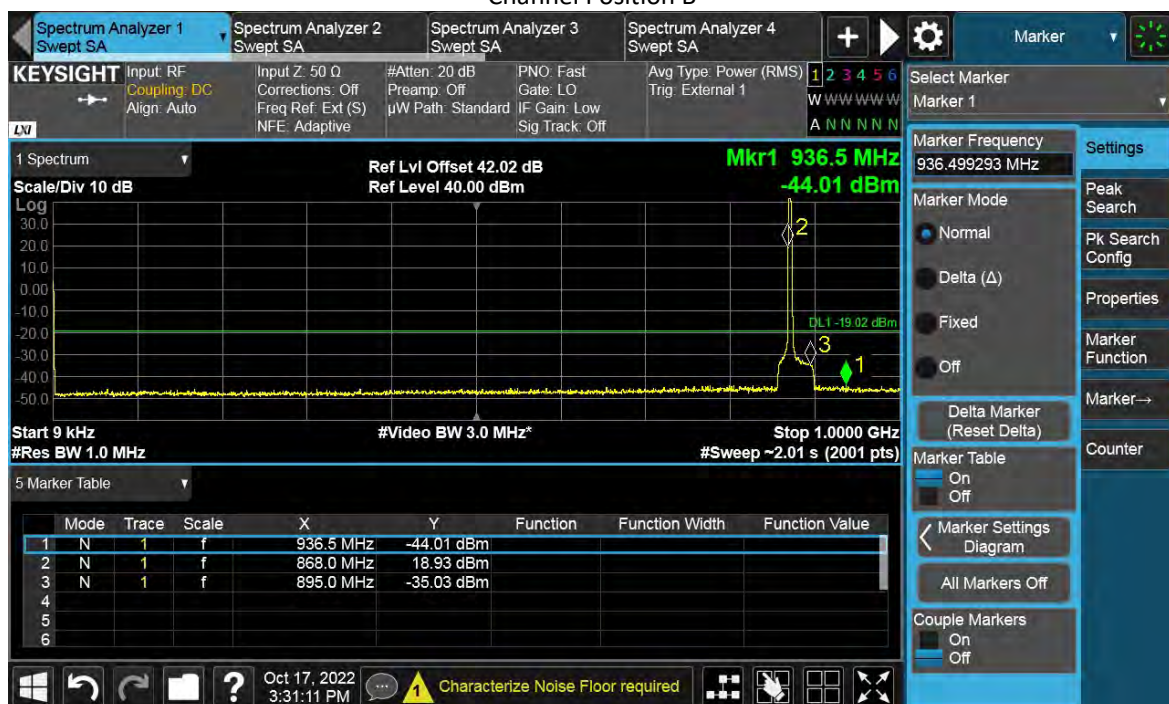

Channel Position B

TEST REPORT

Channel Position T

Total Quality. Assured.

TEST REPORT

LTE-1C-UE

Antenna Port	Channel Position	Modulation	Carrier Bandwidth (MHz)	RBW (kHz)	Limit (dBm)
D	B	QPSK	20	1000	-19.02
D	T	QPSK	20	1000	-19.02

Channel Position B

TEST REPORT

Channel Position T

Total Quality. Assured.

TEST REPORT

LTE-2C-UE

Antenna Port	Channel Position	Modulation	Carrier Bandwidth (MHz)	RBW (kHz)	Limit (dBm)
D	B	QPSK	1.4	1000	-19.02
D	T	QPSK	1.4	1000	-19.02

Channel Position B

TEST REPORT

Channel Position T

Total Quality. Assured.

TEST REPORT

LTE-2C-UE

Antenna Port	Channel Position	Modulation	Carrier Bandwidth (MHz)	RBW (kHz)	Limit (dBm)
D	B	QPSK	3	1000	-19.02
D	T	QPSK	3	1000	-19.02

Channel Position B