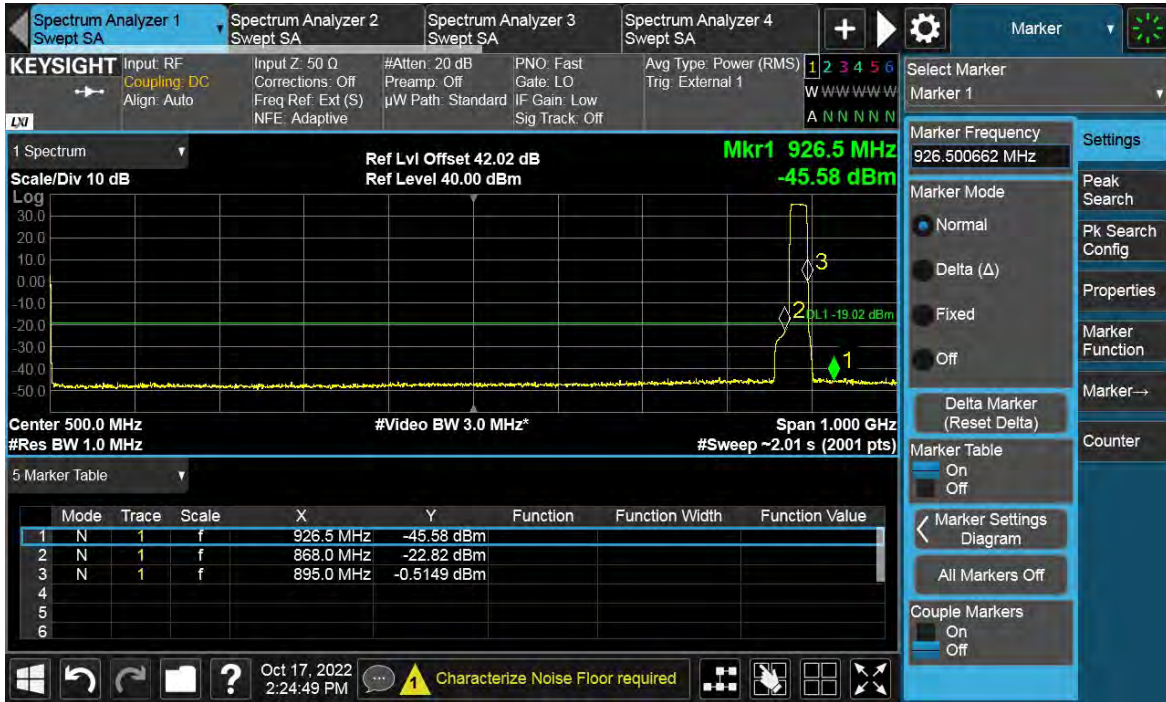

TEST REPORT

Channel Position T

Total Quality. Assured.

TEST REPORT

NR-1C-UE

Antenna Port	Channel Position	Modulation	Carrier Bandwidth (MHz)	RBW (kHz)	Limit (dBm)
D	B	QPSK	15	1000	-19.02
D	T	QPSK	15	1000	-19.02

Channel Position B

TEST REPORT

Channel Position T

Total Quality. Assured.

TEST REPORT

NR-1C-UE

Antenna Port	Channel Position	Modulation	Carrier Bandwidth (MHz)	RBW (kHz)	Limit (dBm)
D	B	QPSK	20	1000	-19.02
D	T	QPSK	20	1000	-19.02

Channel Position B

TEST REPORT

Channel Position T

Total Quality. Assured.

TEST REPORT

NR-2C-UE

Antenna Port	Channel Position	Modulation	Carrier Bandwidth (MHz)	RBW (kHz)	Limit (dBm)
D	B	QPSK	5	1000	-19.02
D	T	QPSK	5	1000	-19.02

Channel Position B

TEST REPORT

Channel Position T

Total Quality. Assured.

TEST REPORT

NR-2C-UE

Antenna Port	Channel Position	Modulation	Carrier Bandwidth (MHz)	RBW (kHz)	Limit (dBm)
D	B	QPSK	10	1000	-19.02
D	T	QPSK	10	1000	-19.02