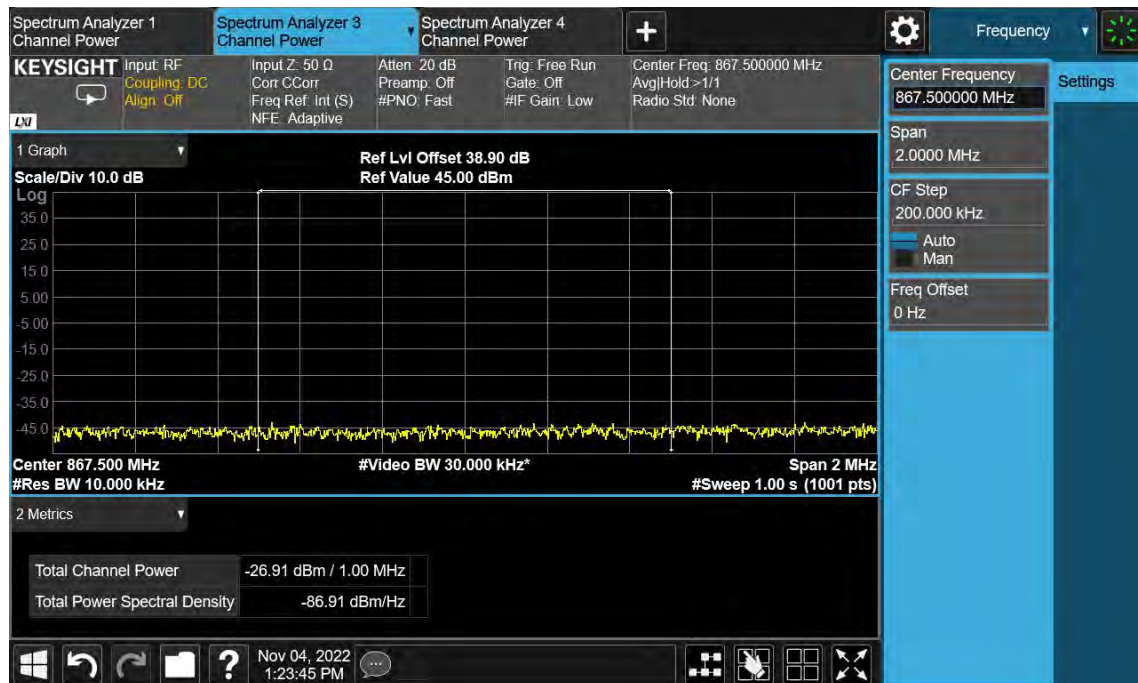

Channel Position B

TEST REPORT

Channel Position T

Total Quality. Assured.

TEST REPORT

NR-2C-UE

Antenna Port	Channel Position	Modulation	Carrier Bandwidth (MHz)	RBW (kHz)	Limit (dBm)
D	B	QPSK	10	1000	-19.02
D	T	QPSK	10	1000	-19.02

Channel Position B

TEST REPORT

Channel Position T

Total Quality. Assured.

TEST REPORT

NR-5C-UE

Antenna Port	Channel Position	Modulation	Carrier Bandwidth (MHz)	RBW (kHz)	Limit (dBm)
D	M	QPSK	5	1000	-19.02

Channel Position M

TEST REPORT

Total Quality. Assured.

TEST REPORT

LTE-1C-UE

Antenna Port	Channel Position	Modulation	Carrier Bandwidth (MHz)	RBW (kHz)	Limit (dBm)
D	B	QPSK	1.4	1000	-19.02
D	T	QPSK	1.4	1000	-19.02

Channel Position B

TEST REPORT

TEST REPORT

Channel Position T

Total Quality. Assured.

TEST REPORT

LTE-1C-UE

Antenna Port	Channel Position	Modulation	Carrier Bandwidth (MHz)	RBW (kHz)	Limit (dBm)
D	B	QPSK	3	1000	-19.02
D	T	QPSK	3	1000	-19.02