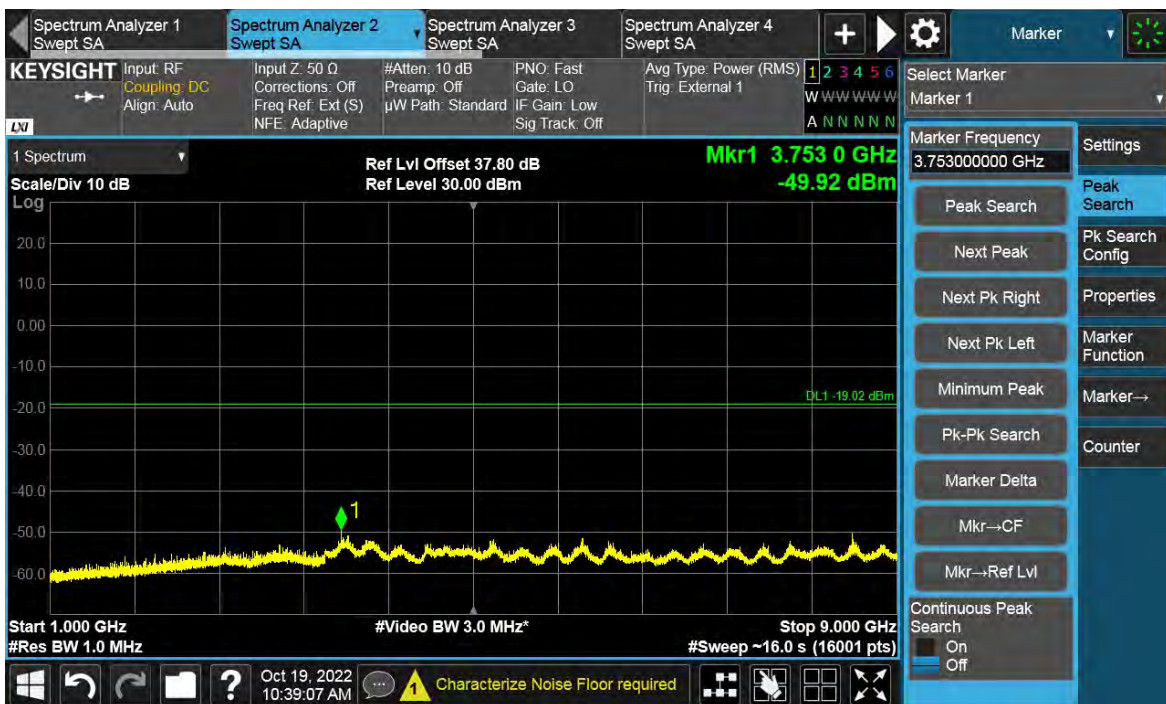

Channel Position B

TEST REPORT

Channel Position T

Total Quality. Assured.

TEST REPORT

NR-1C-UE

Antenna Port	Channel Position	Modulation	Carrier Bandwidth (MHz)	RBW (kHz)	Limit (dBm)
D	B	QPSK	20	1000	-19.02
D	T	QPSK	20	1000	-19.02

Channel Position B

TEST REPORT

Channel Position T

Total Quality. Assured.

TEST REPORT

NR-2C-UE

Antenna Port	Channel Position	Modulation	Carrier Bandwidth (MHz)	RBW (kHz)	Limit (dBm)
D	B	QPSK	5	1000	-19.02
D	T	QPSK	5	1000	-19.02

Channel Position B

TEST REPORT

Channel Position T

Total Quality. Assured.

TEST REPORT

NR-2C-UE

Antenna Port	Channel Position	Modulation	Carrier Bandwidth (MHz)	RBW (kHz)	Limit (dBm)
D	B	QPSK	10	1000	-19.02
D	T	QPSK	10	1000	-19.02

Channel Position B

TEST REPORT

Channel Position T

Total Quality. Assured.

TEST REPORT

NR-5C-UE

Antenna Port	Channel Position	Modulation	Carrier Bandwidth (MHz)	RBW (kHz)	Limit (dBm)
D	M	QPSK	5	1000	-19.02

Channel Position M