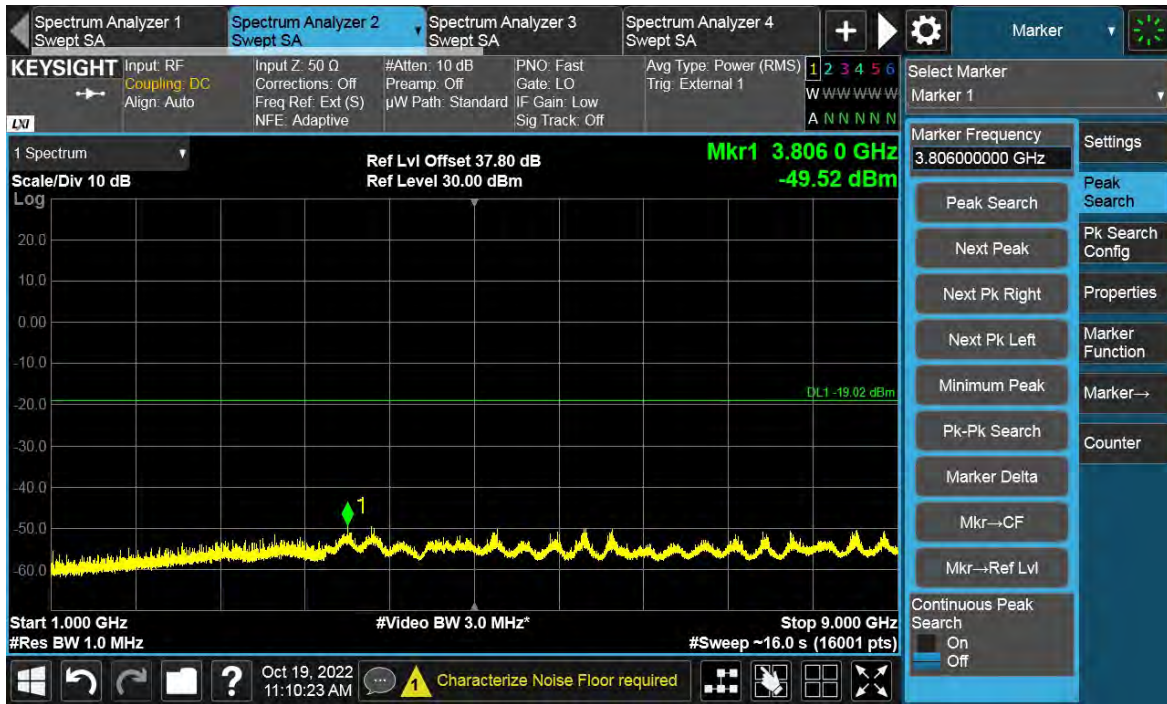

TEST REPORT

Total Quality. Assured.

TEST REPORT

LTE-1C-UE

Antenna Port	Channel Position	Modulation	Carrier Bandwidth (MHz)	RBW (kHz)	Limit (dBm)
D	B	QPSK	1.4	1000	-19.02
D	T	QPSK	1.4	1000	-19.02

Channel Position B

TEST REPORT

TEST REPORT

Channel Position T

Total Quality. Assured.

TEST REPORT

LTE-1C-UE

Antenna Port	Channel Position	Modulation	Carrier Bandwidth (MHz)	RBW (kHz)	Limit (dBm)
D	B	QPSK	3	1000	-19.02
D	T	QPSK	3	1000	-19.02

Channel Position B

TEST REPORT

Channel Position T

Total Quality. Assured.

TEST REPORT

LTE-1C-UE

Antenna Port	Channel Position	Modulation	Carrier Bandwidth (MHz)	RBW (kHz)	Limit (dBm)
D	B	QPSK	5	1000	-19.02
D	T	QPSK	5	1000	-19.02

Channel Position B

TEST REPORT

Channel Position T

Total Quality. Assured.

TEST REPORT

LTE-1C-UE

Antenna Port	Channel Position	Modulation	Carrier Bandwidth (MHz)	RBW (kHz)	Limit (dBm)
D	B	QPSK	10	1000	-19.02
D	T	QPSK	10	1000	-19.02