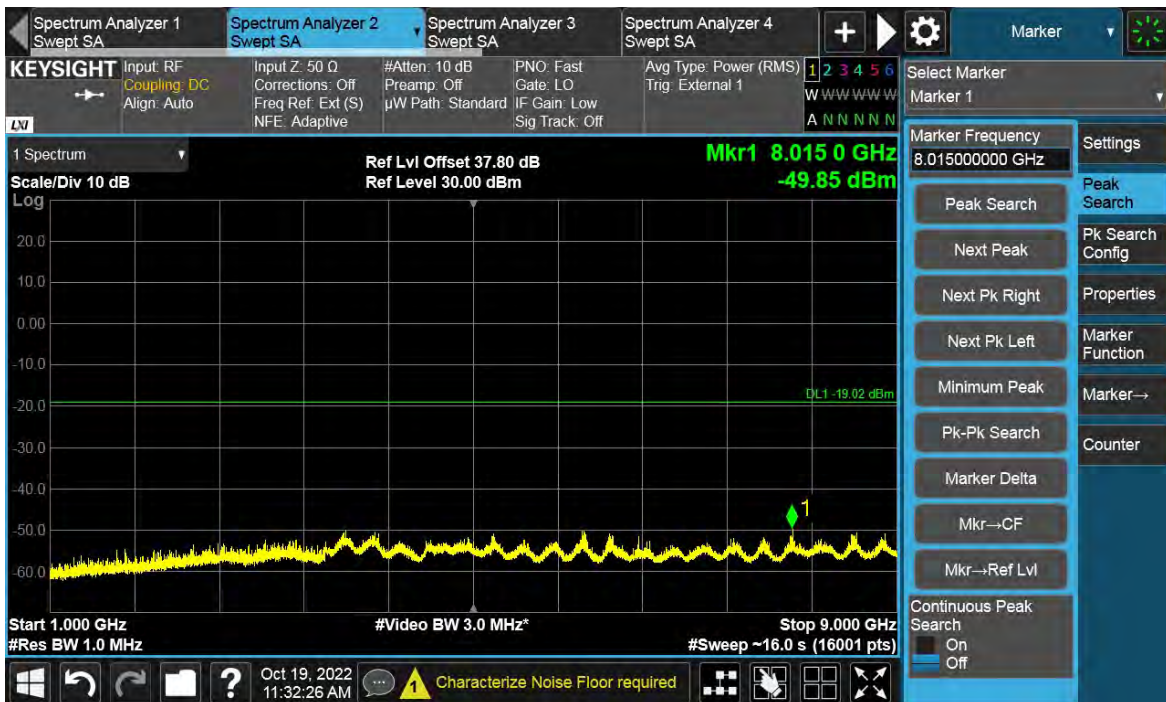

Channel Position B

TEST REPORT

Channel Position T

Total Quality. Assured.

TEST REPORT

LTE-1C-UE

Antenna Port	Channel Position	Modulation	Carrier Bandwidth (MHz)	RBW (kHz)	Limit (dBm)
D	B	QPSK	5	1000	-19.02
D	T	QPSK	5	1000	-19.02

Channel Position B

TEST REPORT

Channel Position T

Total Quality. Assured.

TEST REPORT

LTE-1C-UE

Antenna Port	Channel Position	Modulation	Carrier Bandwidth (MHz)	RBW (kHz)	Limit (dBm)
D	B	QPSK	10	1000	-19.02
D	T	QPSK	10	1000	-19.02

Channel Position B

TEST REPORT

Channel Position T

Total Quality. Assured.

TEST REPORT

LTE-1C-UE

Antenna Port	Channel Position	Modulation	Carrier Bandwidth (MHz)	RBW (kHz)	Limit (dBm)
D	B	QPSK	15	1000	-19.02
D	T	QPSK	15	1000	-19.02

Channel Position B

TEST REPORT

Channel Position T

Total Quality. Assured.

TEST REPORT

LTE-1C-UE

Antenna Port	Channel Position	Modulation	Carrier Bandwidth (MHz)	RBW (kHz)	Limit (dBm)
D	B	QPSK	20	1000	-19.02
D	T	QPSK	20	1000	-19.02