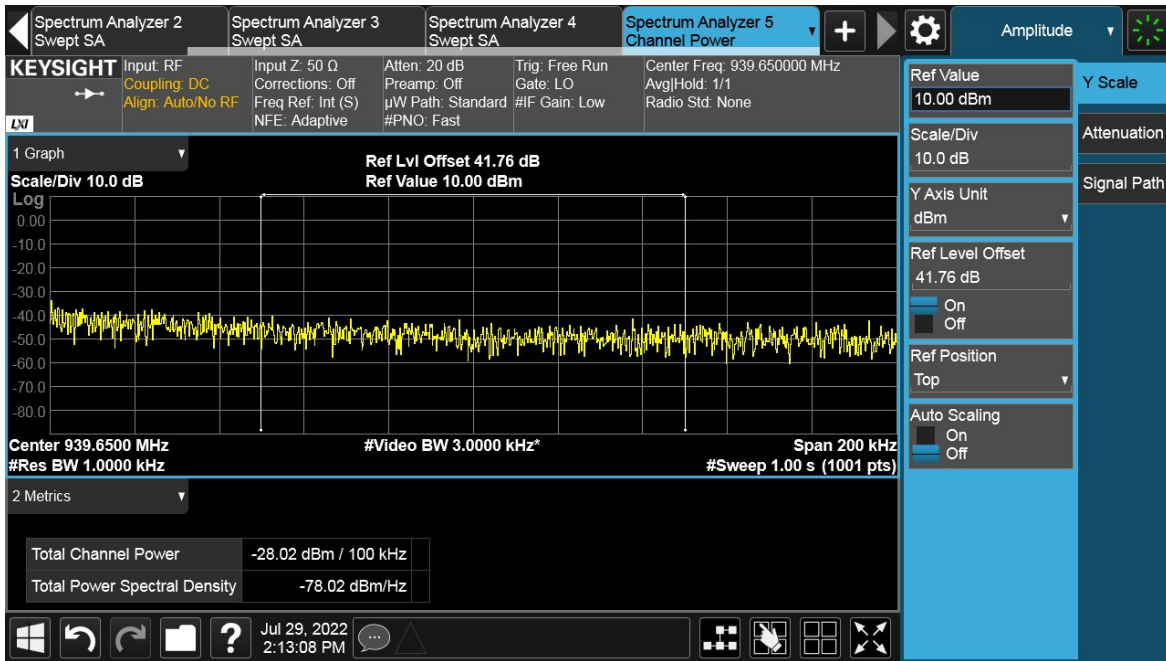

Total Quality. Assured.

TEST REPORT

NB-IoT-IB-1C 60W with Filter Unit

Antenna Port	Channel Position	Modulation	Channel Bandwidth (MHz)	RBW (kHz)	Limit (dBm)
B	M	QPSK	3	30	-26.02
				100	-26.02

Channel Position M

TEST REPORT

TEST REPORT

NB-IoT-SA-1C 20W with Filter Unit

Antenna Port	Channel Position	Modulation	Channel Bandwidth (MHz)	RBW (kHz)	Limit (dBm)
B	B	QPSK	0.2	2	-20.00
				100	-20.00
B	T	QPSK	0.2	2	-20.00
				100	-20.00

Channel Position B

Channel Position T

TEST REPORT

LTE-1C 20W without Filter Unit

Antenna Port	Channel Position	Modulation	Channel Bandwidth (MHz)	RBW (kHz)	Limit (dBm)
B	M	64QAM	1.4	15	-26.02
				100	-26.02

Channel Position M