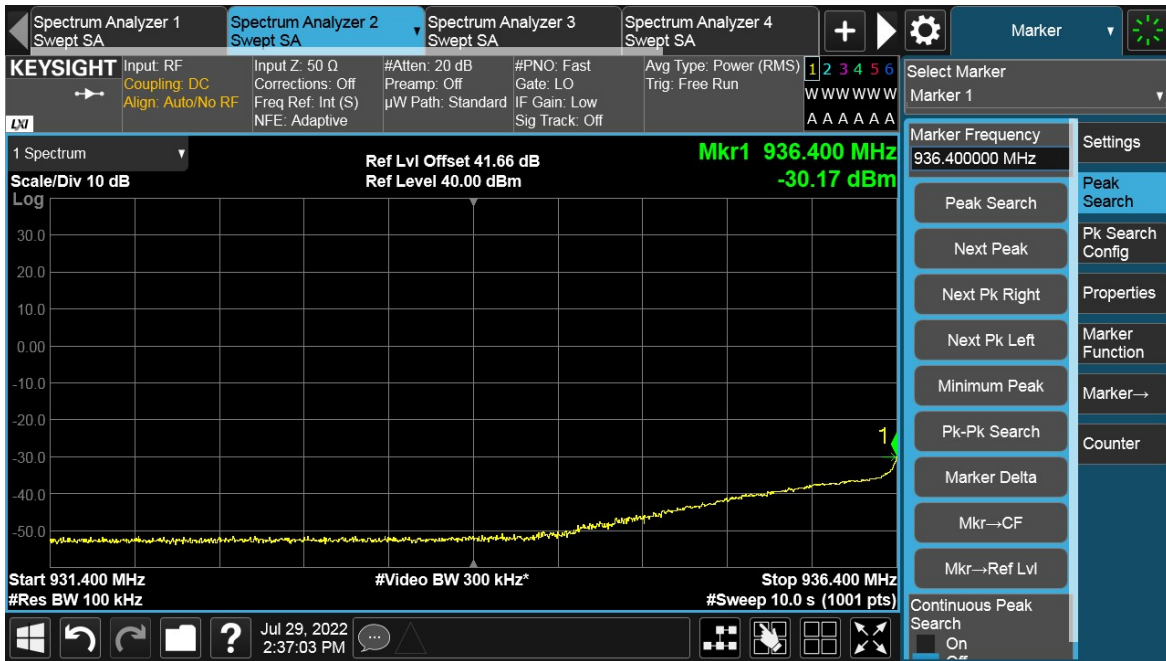

Total Quality. Assured.

TEST REPORT

NB-IoT-IB-1C 60W with Filter Unit

Antenna Port	Channel Position	Modulation	Channel Bandwidth (MHz)	RBW (kHz)	Limit (dBm)
B	M	QPSK	3	30	-26.02
				100	-26.02

Channel Position M

TEST REPORT

TEST REPORT

NB-IoT-SA-1C 20W with Filter Unit

Antenna Port	Channel Position	Modulation	Channel Bandwidth (MHz)	RBW (kHz)	Limit (dBm)
B	B	QPSK	0.2	2	-20.00
				100	-20.00
B	T	QPSK	0.2	2	-20.00
				100	-20.00

Channel Position B

Channel Position T

TEST REPORT

LTE-1C 20W without Filter Unit

Antenna Port	Channel Position	Modulation	Channel Bandwidth (MHz)	RBW (kHz)	Limit (dBm)
B	M	64QAM	1.4	15	-26.02
				100	-26.02

Channel Position M