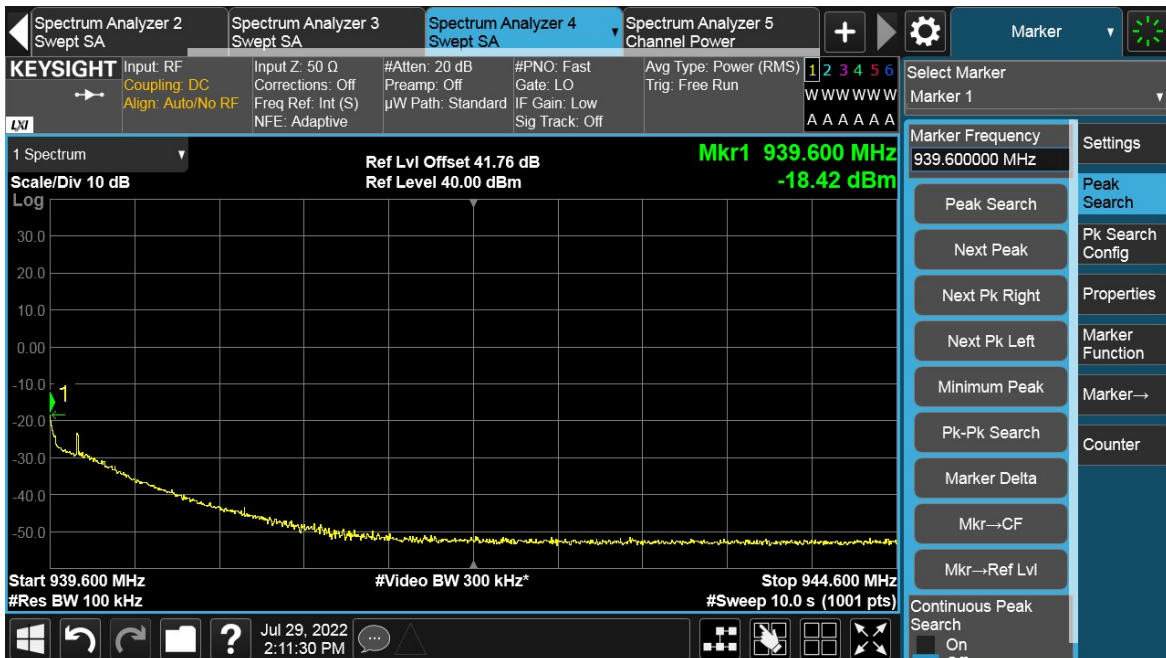

Total Quality. Assured.

TEST REPORT

NB-IoT-IB-1C 60W with Filter Unit

Antenna Port	Channel Position	Modulation	Channel Bandwidth (MHz)	RBW (kHz)	Limit (dBm)
B	M	QPSK	3	30	-26.02
				100	-26.02

Channel Position M

TEST REPORT

TEST REPORT

NB-IoT-SA-1C 20W with Filter Unit

Antenna Port	Channel Position	Modulation	Channel Bandwidth (MHz)	RBW (kHz)	Limit (dBm)
B	B	QPSK	0.2	2	-20.00
				100	-20.00
B	T	QPSK	0.2	2	-20.00
				100	-20.00

Channel Position B

Channel Position T

TEST REPORT

LTE-1C 20W without Filter Unit

Antenna Port	Channel Position	Modulation	Channel Bandwidth (MHz)	RBW (kHz)	Limit (dBm)
B	M	64QAM	1.4	15	-26.02
				100	-26.02

Channel Position M