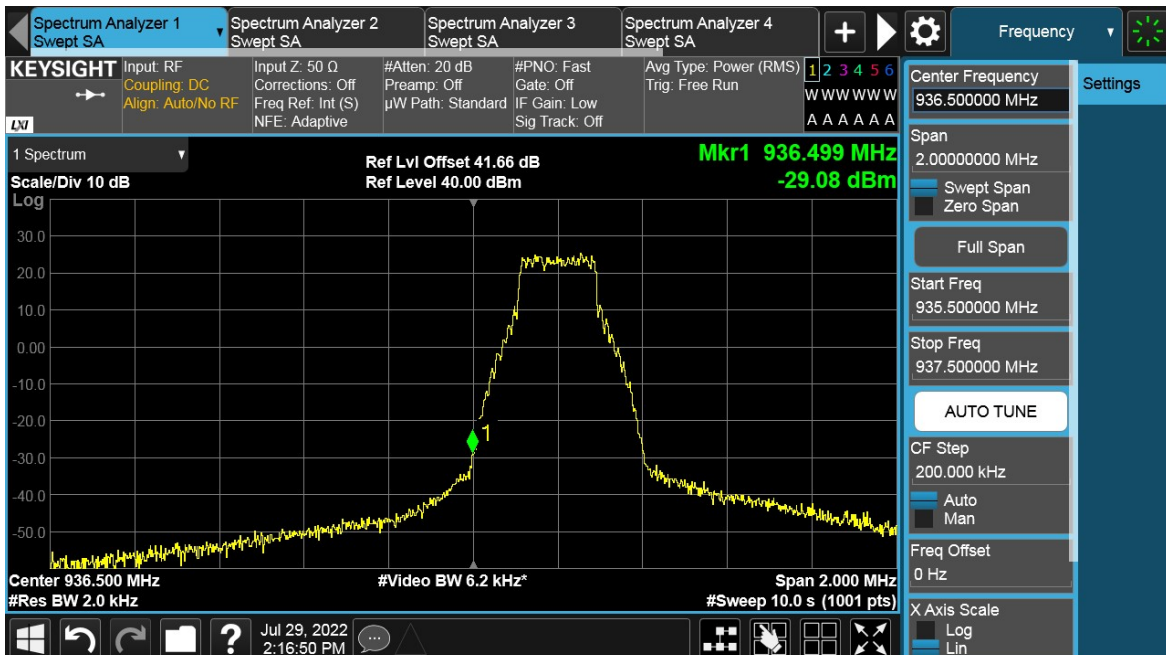

Total Quality. Assured.

TEST REPORT

NB-IoT-IB-1C 60W with Filter Unit

Antenna Port	Channel Position	Modulation	Channel Bandwidth (MHz)	RBW (kHz)	Limit (dBm)
B	M	QPSK	3	30	-26.02
				100	-26.02

Channel Position M

TEST REPORT

TEST REPORT

NB-IoT-SA-1C 20W with Filter Unit

Antenna Port	Channel Position	Modulation	Channel Bandwidth (MHz)	RBW (kHz)	Limit (dBm)
B	B	QPSK	0.2	2	-20.00
				100	-20.00
B	T	QPSK	0.2	2	-20.00
				100	-20.00

Channel Position B

Channel Position T

TEST REPORT

LTE-1C 20W without Filter Unit

Antenna Port	Channel Position	Modulation	Channel Bandwidth (MHz)	RBW (kHz)	Limit (dBm)
B	M	64QAM	1.4	15	-26.02
				100	-26.02

Channel Position M