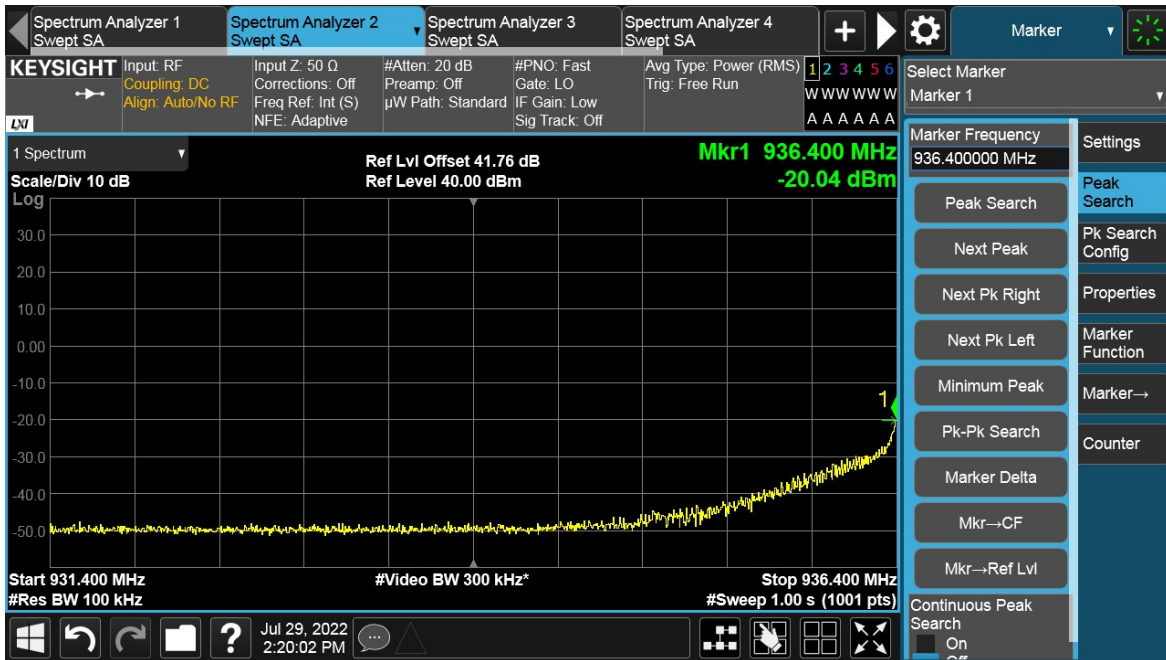

Total Quality. Assured.

TEST REPORT

NB-IoT-IB-1C 60W with Filter Unit

Antenna Port	Channel Position	Modulation	Channel Bandwidth (MHz)	RBW (kHz)	Limit (dBm)
B	M	QPSK	3	30	-26.02
				100	-26.02

Channel Position M

TEST REPORT

TEST REPORT

NB-IoT-SA-1C 20W with Filter Unit

Antenna Port	Channel Position	Modulation	Channel Bandwidth (MHz)	RBW (kHz)	Limit (dBm)
B	B	QPSK	0.2	2	-20.00
				100	-20.00
B	T	QPSK	0.2	2	-20.00
				100	-20.00

Channel Position B

Channel Position T

TEST REPORT

LTE-1C 20W without Filter Unit

Antenna Port	Channel Position	Modulation	Channel Bandwidth (MHz)	RBW (kHz)	Limit (dBm)
B	M	64QAM	1.4	15	-26.02
				100	-26.02

Channel Position M