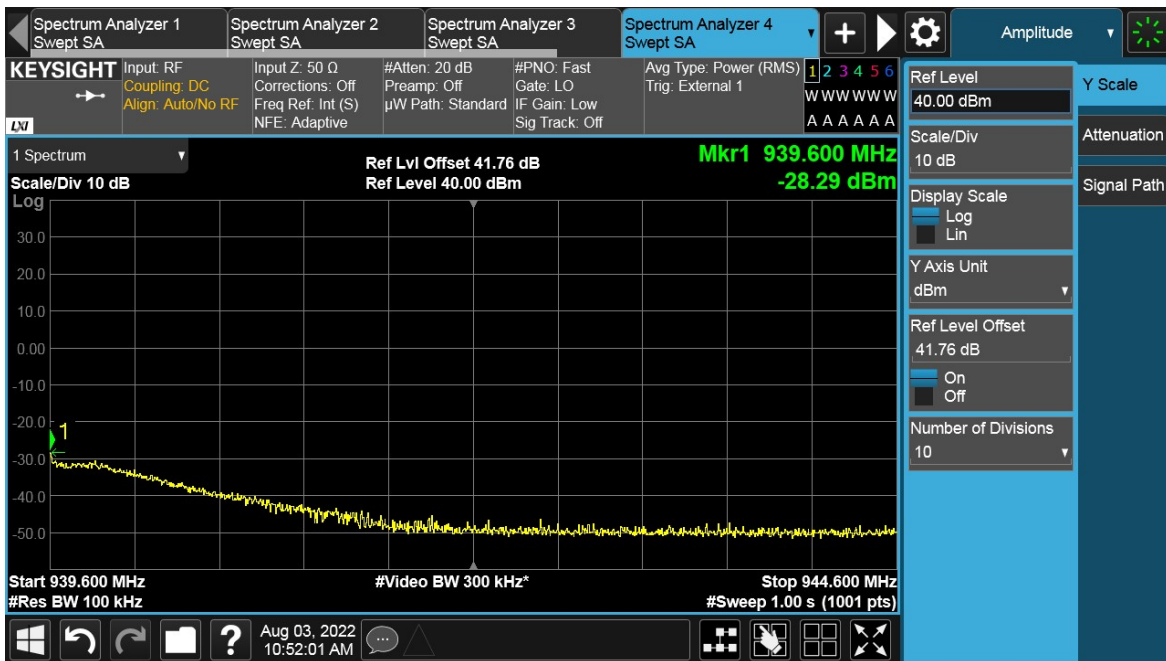

Total Quality. Assured.

TEST REPORT

NB-IoT-IB-1C 60W with Filter Unit

Antenna Port	Channel Position	Modulation	Channel Bandwidth (MHz)	RBW (kHz)	Limit (dBm)
B	M	QPSK	3	30	-26.02
				100	-26.02

Channel Position M

TEST REPORT

TEST REPORT

NB-IoT-SA-1C 20W with Filter Unit

Antenna Port	Channel Position	Modulation	Channel Bandwidth (MHz)	RBW (kHz)	Limit (dBm)
B	B	QPSK	0.2	2	-20.00
				100	-20.00
B	T	QPSK	0.2	2	-20.00
				100	-20.00

Channel Position B

Channel Position T

TEST REPORT

LTE-1C 20W without Filter Unit

Antenna Port	Channel Position	Modulation	Channel Bandwidth (MHz)	RBW (kHz)	Limit (dBm)
B	M	64QAM	1.4	15	-26.02
				100	-26.02