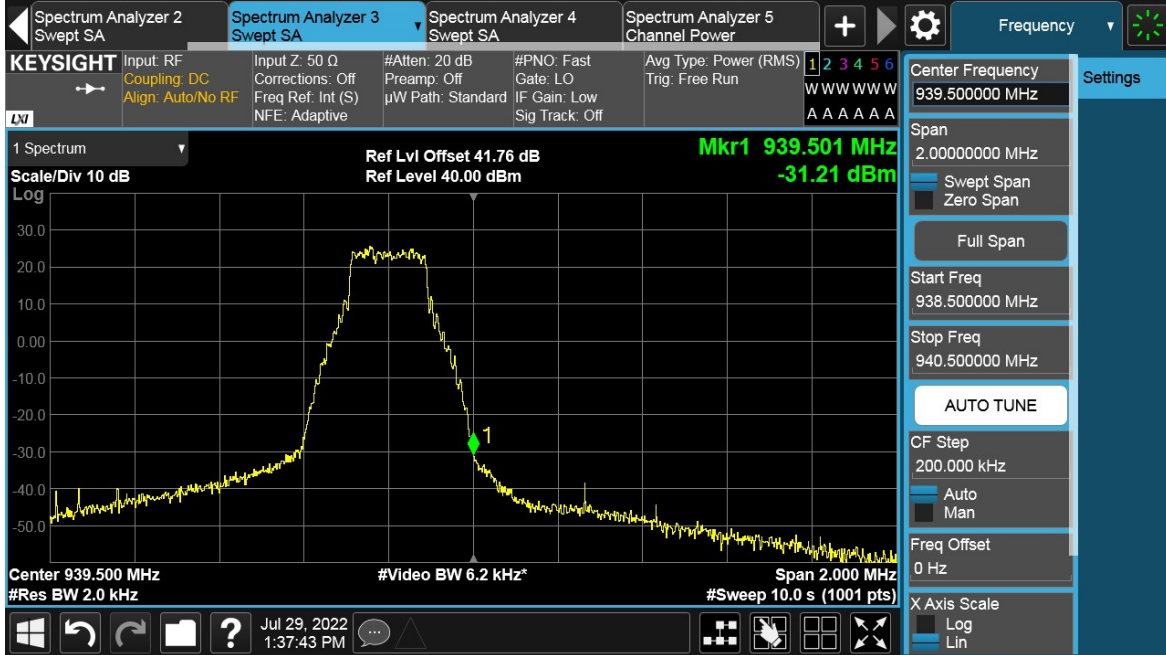

Total Quality. Assured.

TEST REPORT

NB-IoT-IB-1C 60W with Filter Unit

Antenna Port	Channel Position	Modulation	Channel Bandwidth (MHz)	RBW (kHz)	Limit (dBm)
B	M	QPSK	3	30	-26.02
				100	-26.02

Channel Position M

TEST REPORT

TEST REPORT

NB-IoT-SA-1C 20W with Filter Unit

Antenna Port	Channel Position	Modulation	Channel Bandwidth (MHz)	RBW (kHz)	Limit (dBm)
B	B	QPSK	0.2	2	-20.00
				100	-20.00
B	T	QPSK	0.2	2	-20.00
				100	-20.00

Channel Position B

Channel Position T

TEST REPORT

LTE-1C 20W without Filter Unit

Antenna Port	Channel Position	Modulation	Channel Bandwidth (MHz)	RBW (kHz)	Limit (dBm)
B	M	64QAM	1.4	15	-26.02
				100	-26.02

Channel Position M