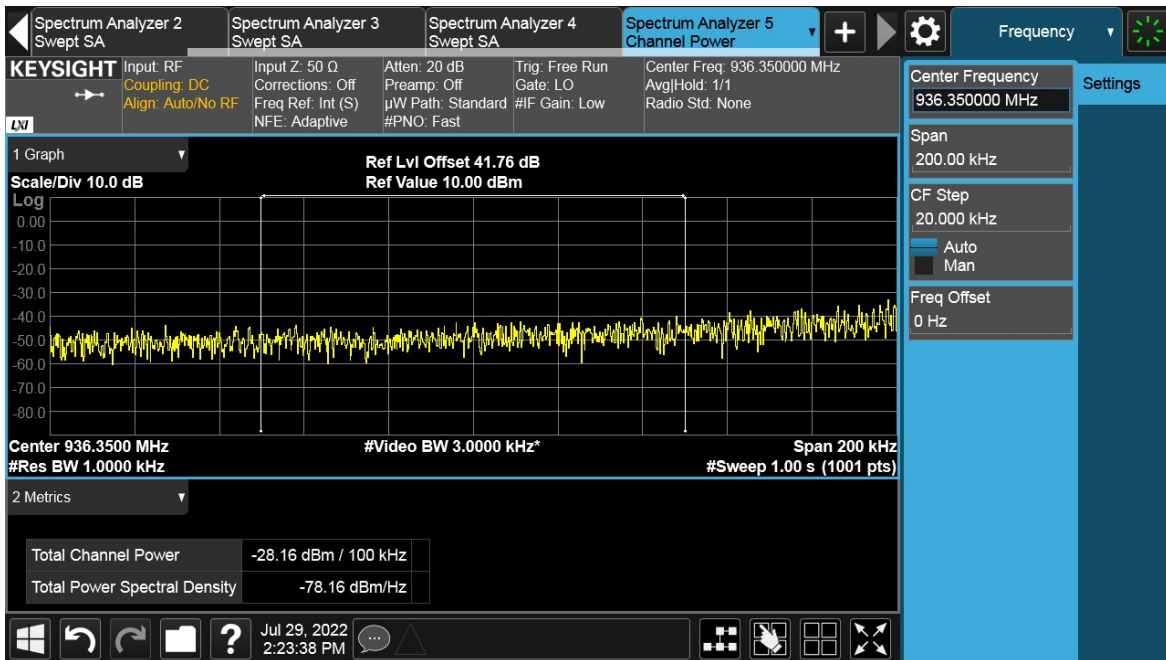

Total Quality. Assured.

TEST REPORT

NB-IoT-IB-1C 60W with Filter Unit

Antenna Port	Channel Position	Modulation	Channel Bandwidth (MHz)	RBW (kHz)	Limit (dBm)
B	M	QPSK	3	30	-26.02
				100	-26.02

Channel Position M

TEST REPORT

TEST REPORT

NB-IoT-SA-1C 20W with Filter Unit

Antenna Port	Channel Position	Modulation	Channel Bandwidth (MHz)	RBW (kHz)	Limit (dBm)
B	B	QPSK	0.2	2	-20.00
				100	-20.00
B	T	QPSK	0.2	2	-20.00
				100	-20.00

Channel Position B

Channel Position T

TEST REPORT

LTE-1C 20W without Filter Unit

Antenna Port	Channel Position	Modulation	Channel Bandwidth (MHz)	RBW (kHz)	Limit (dBm)
B	M	64QAM	1.4	15	-26.02
				100	-26.02