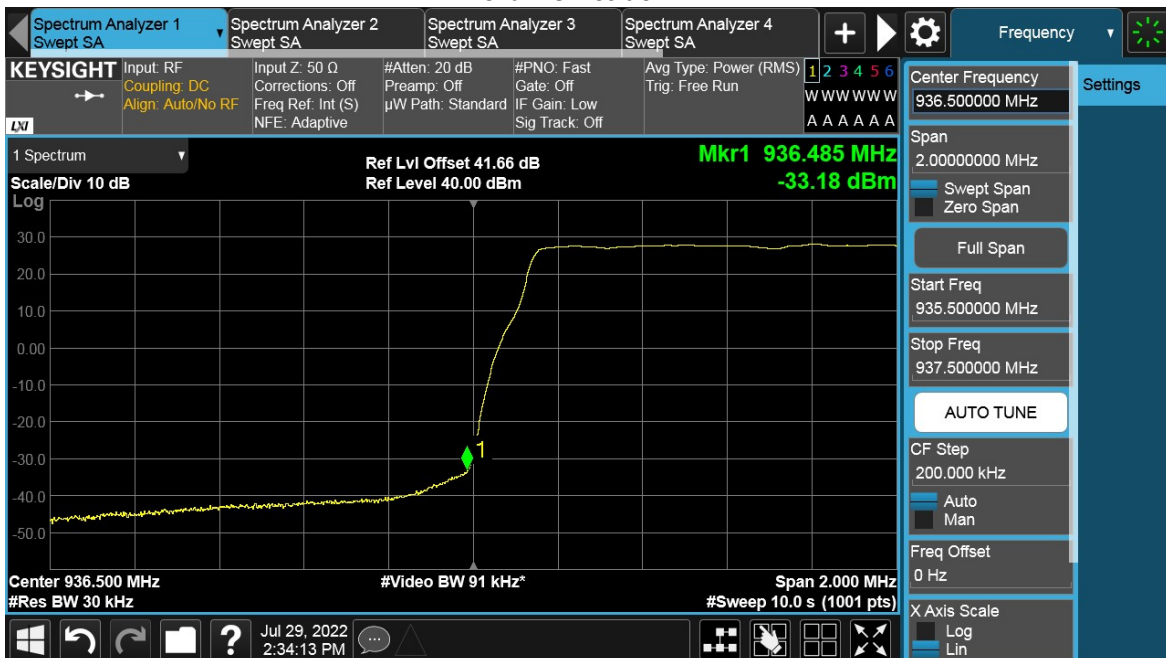

Total Quality. Assured.

TEST REPORT

NB-IoT-IB-1C 60W with Filter Unit

Antenna Port	Channel Position	Modulation	Channel Bandwidth (MHz)	RBW (kHz)	Limit (dBm)
B	M	QPSK	3	30	-26.02
				100	-26.02

Channel Position M

TEST REPORT

TEST REPORT

NB-IoT-SA-1C 20W with Filter Unit

Antenna Port	Channel Position	Modulation	Channel Bandwidth (MHz)	RBW (kHz)	Limit (dBm)
B	B	QPSK	0.2	2	-20.00
				100	-20.00
B	T	QPSK	0.2	2	-20.00
				100	-20.00

Channel Position B

Channel Position T

TEST REPORT

LTE-1C 20W without Filter Unit

Antenna Port	Channel Position	Modulation	Channel Bandwidth (MHz)	RBW (kHz)	Limit (dBm)
B	M	64QAM	1.4	15	-26.02
				100	-26.02

Channel Position M