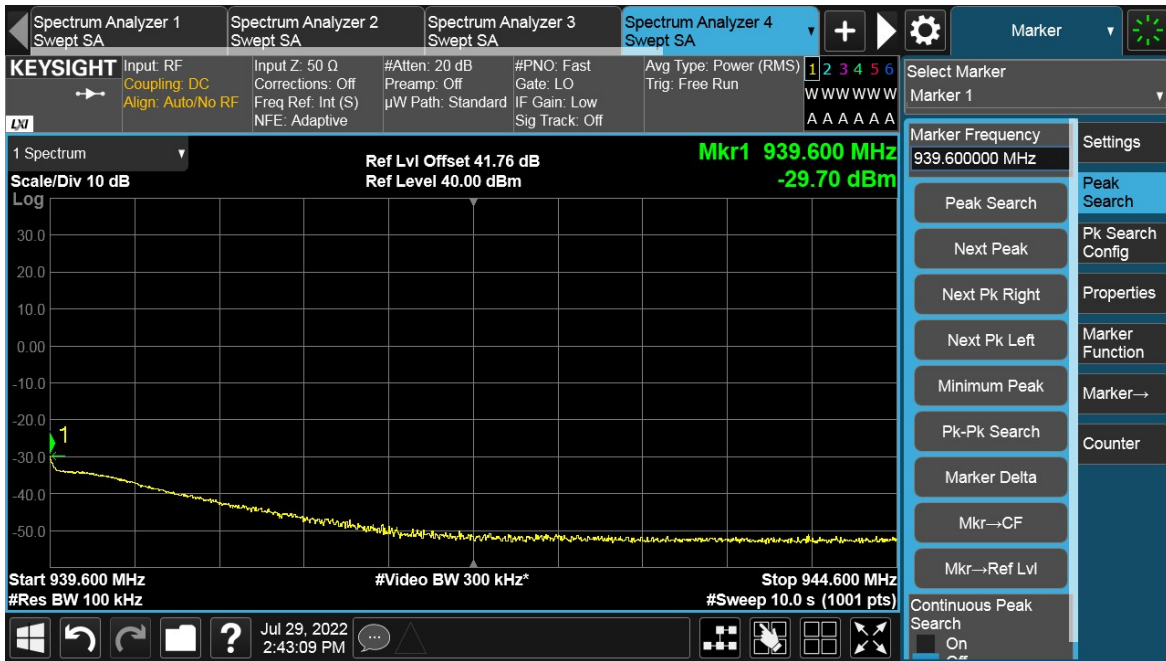

Total Quality. Assured.

TEST REPORT

NB-IoT-IB-1C 60W with Filter Unit

Antenna Port	Channel Position	Modulation	Channel Bandwidth (MHz)	RBW (kHz)	Limit (dBm)
B	M	QPSK	3	30	-26.02
				100	-26.02

Channel Position M

TEST REPORT

TEST REPORT

NB-IoT-SA-1C 20W with Filter Unit

Antenna Port	Channel Position	Modulation	Channel Bandwidth (MHz)	RBW (kHz)	Limit (dBm)
B	B	QPSK	0.2	2	-20.00
				100	-20.00
B	T	QPSK	0.2	2	-20.00
				100	-20.00

Channel Position B

Channel Position T

TEST REPORT

LTE-1C 20W without Filter Unit

Antenna Port	Channel Position	Modulation	Channel Bandwidth (MHz)	RBW (kHz)	Limit (dBm)
B	M	64QAM	1.4	15	-26.02
				100	-26.02

Channel Position M