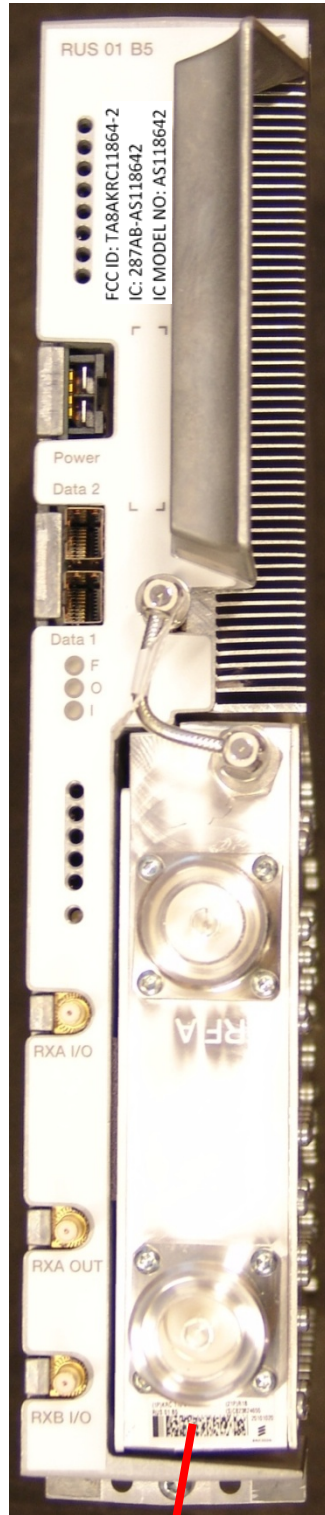

FCC ID: TA8AKRC11864-2
IC: 287AB-AS118642

Front side

Rear side

FCC ID: TA8AKRC11864-2
IC: 287AB-AS118642

Left side

Right side

FCC ID: TA8AKRC11864-2
IC: 287AB-AS118642

Bottom side

Top side