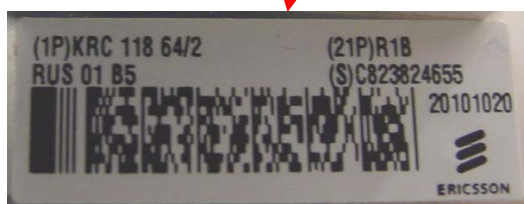

FCC ID: TA8AKRC11864-2
IC: 287AB-AS118642

Front side

Rear side

FCC ID: TA8AKRC11864-2
IC: 287AB-AS118642

Left side

Right side

FCC ID: TA8AKRC11864-2
IC: 287AB-AS118642

Bottom side