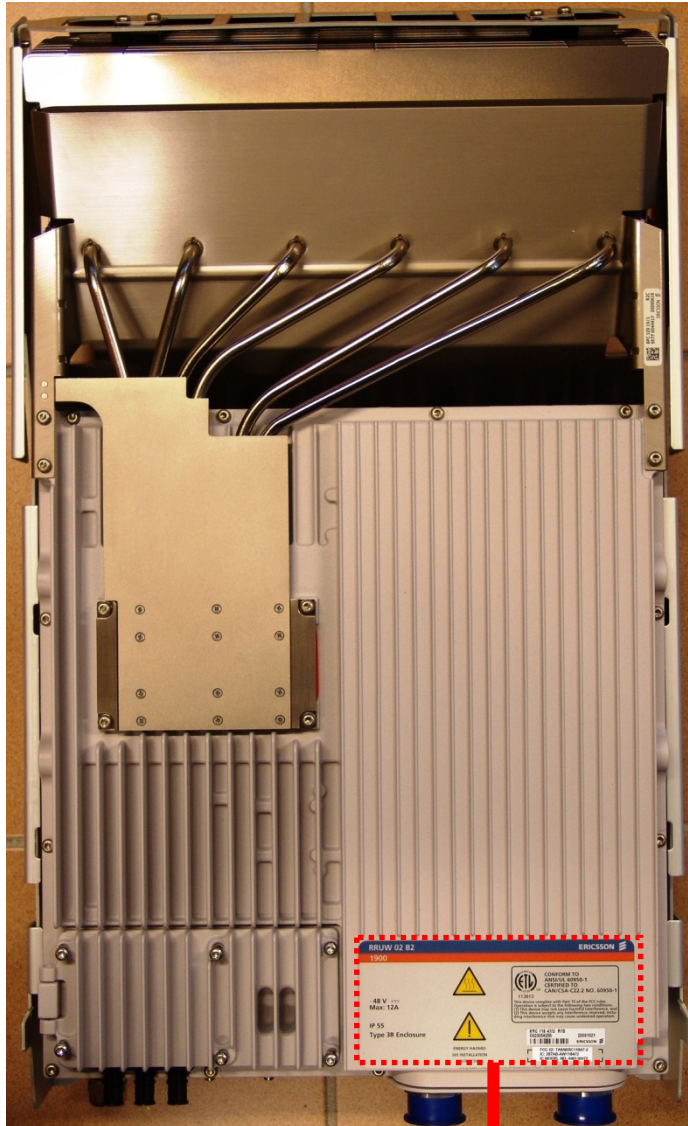

FCC ID: TA8AKRC11847-2
IC: 287AB-AW118472

The ID label is located under the solar shield.

Solar shield removed:

FCC ID: TA8AKRC11847-2
IC: 287AB-AW118472
IC MODEL NO: AW118472