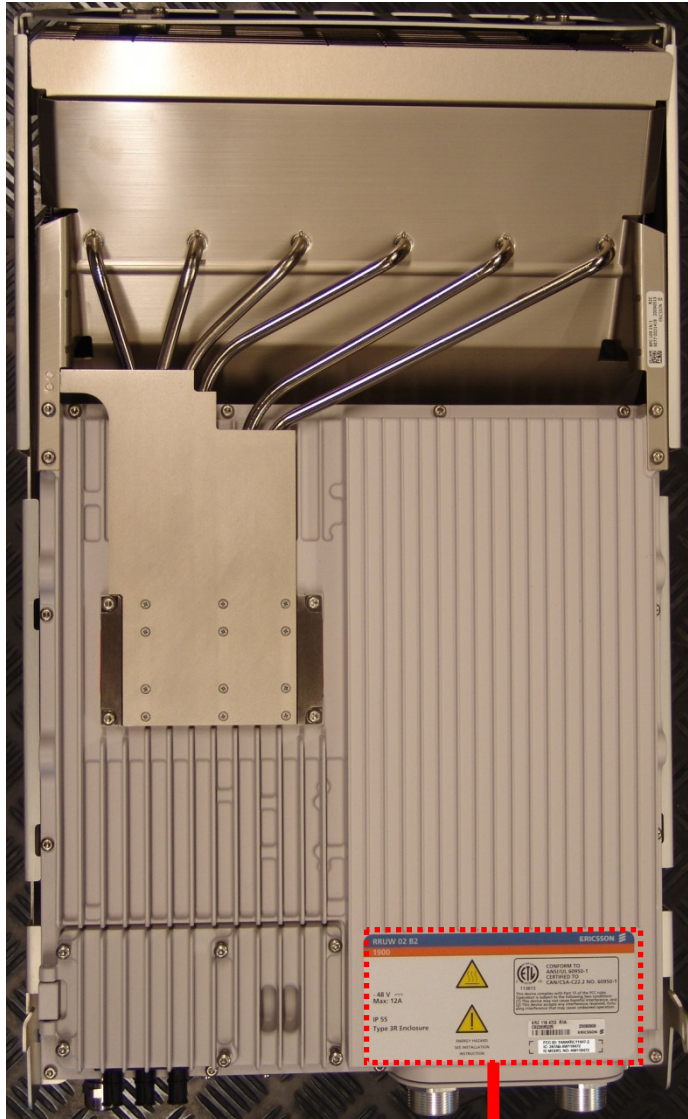

FCC ID: TA8AKRC11847-2
IC: 287AB-AW118472

The ID label is located under the solar shield.

Solar shield removed:

FCC ID: TA8AKRC11847-2
IC: 287AB-AW118472
IC MODEL NO: AW118472