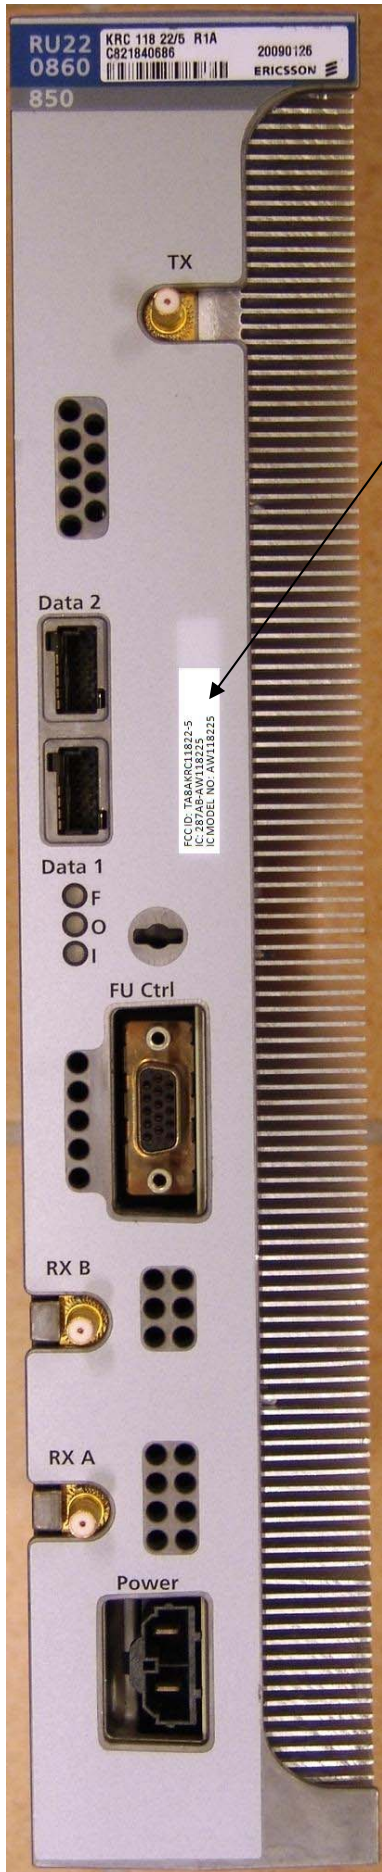

FCC ID: TA8AKRC11822-5
IC: 287AB-AW118225

FCC ID: TA8AKRC11822-5
IC: 287AB-AW118225
IC MODEL NO: AW118225