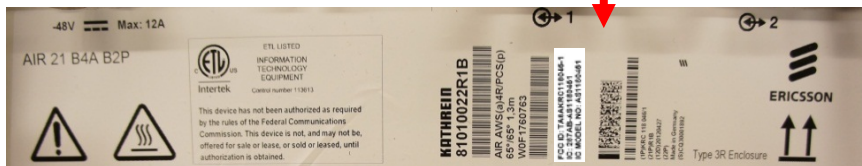

FCC ID: TA8AKRC118046-1
IC: 287AB-AS1180461

Front side

Rear side

Exhibit 3 External photos

Date
2012-06-13

Page
2(3)

FCC ID: TA8AKRC118046-1
IC: 287AB-AS1180461

Left side

Right side

Exhibit 3 External photos

Date
2012-06-13

Page
3(3)

FCC ID: TA8AKRC118046-1
IC: 287AB-AS1180461

Top side

Bottom side