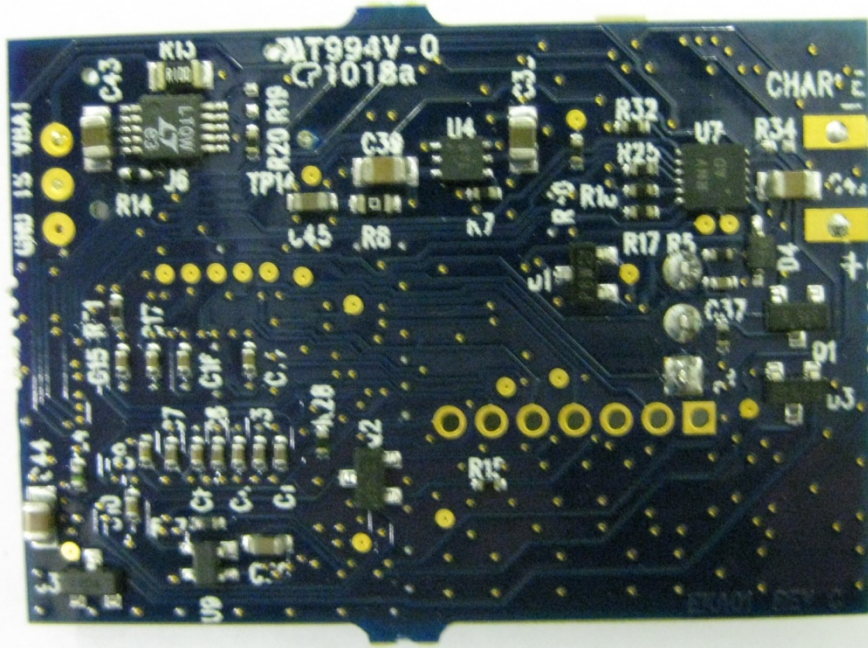

## INTERNAL PHOTOS

Company Name	Ekahau, Inc
Model #	T301W
FCC ID #	TA7-T301-W1
IC #	6864A-T301W1

Enclosure open for view – front side of board

Close up front side of board with shield on

## INTERNAL PHOTOS

Company Name	Ekahau, Inc
Model #	T301W
FCC ID #	TA7-T301-WI
IC #	6864A-T301W1

Close up front side of board with shield removed

Area without shield

## INTERNAL PHOTOS

Company Name	Ekahau, Inc
Model #	T301W
FCC ID #	TA7-T301-W1
IC #	6864A-T301W1

Back side of board