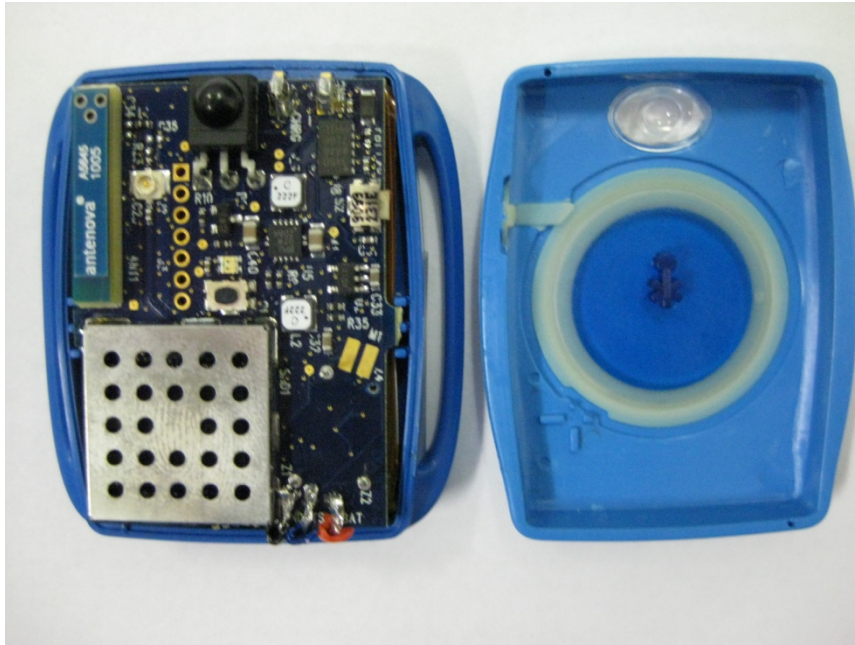

## INTERNAL PHOTOS

Company Name	Ekahau, Inc
Model #	T301W
FCC ID #	TA7-T301-W1
IC #	6864A-T301W1

Enclosure open for view – front side of board

Close up front side of board with shield on

## INTERNAL PHOTOS

Company Name	Ekahau, Inc
Model #	T301W
FCC ID #	TA7-T301-WI
IC #	6864A-T301W1

Close up front side of board with shield removed

Area without shield

## INTERNAL PHOTOS

Company Name	Ekahau, Inc
Model #	T301W
FCC ID #	TA7-T301-W1
IC #	6864A-T301W1

Back side of board