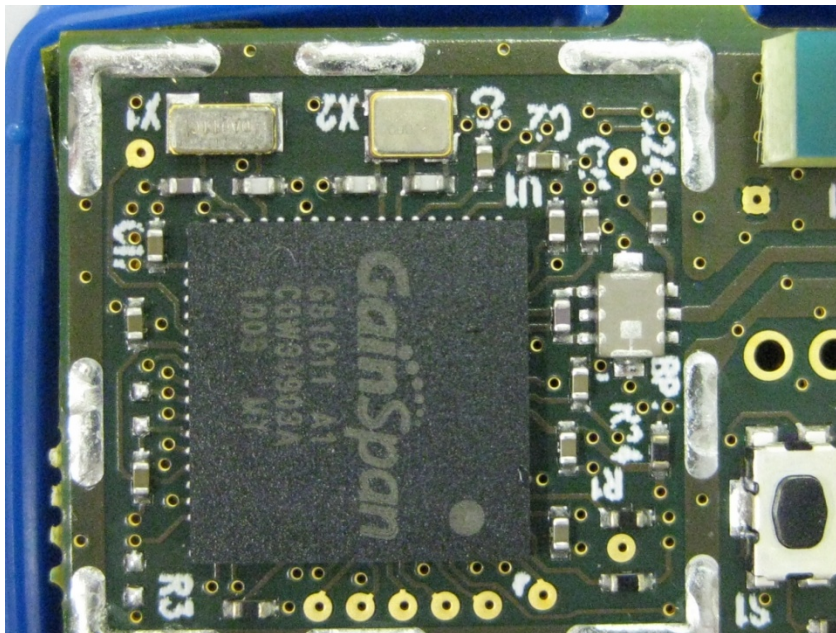

## INTERNAL PHOTOS

Company Name	Ekahau, Inc
Model #	T301W
FCC ID #	TA7-T301-W1
IC #	6864A-T301W1

Enclosure open for view – front side of board

Close up front side of board with shield on

## INTERNAL PHOTOS

Company Name	Ekahau, Inc
Model #	T301W
FCC ID #	TA7-T301-WI
IC #	6864A-T301W1

Close up front side of board with shield removed

Area without shield