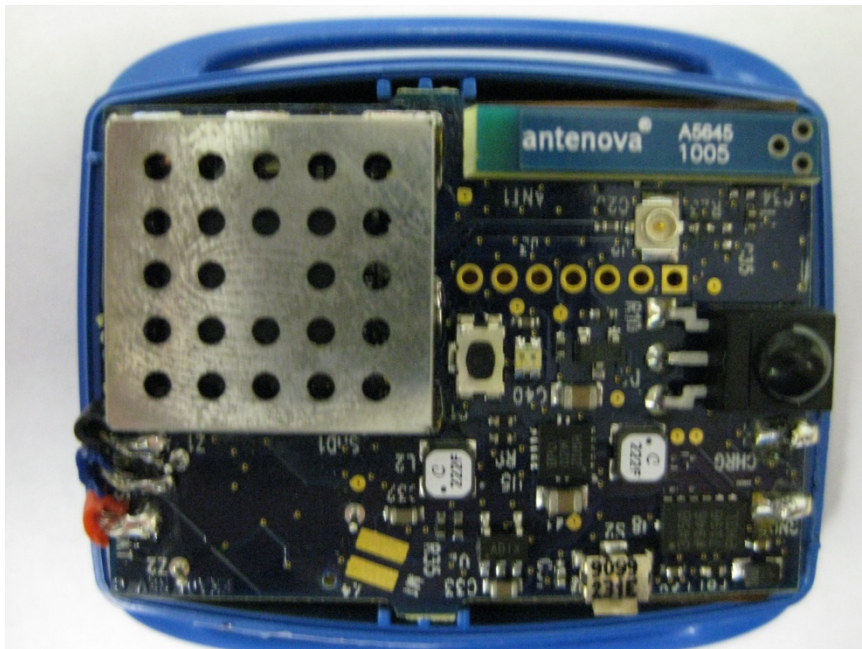

## INTERNAL PHOTOS

Company Name	Ekahau, Inc
Model #	T301W
FCC ID #	TA7-T301-W1
IC #	6864A-T301W1

Enclosure open for view – front side of board

Close up front side of board with shield on

## INTERNAL PHOTOS

Company Name	Ekahau, Inc
Model #	T301W
FCC ID #	TA7-T301-WI
IC #	6864A-T301W1

Close up front side of board with shield removed

Area without shield