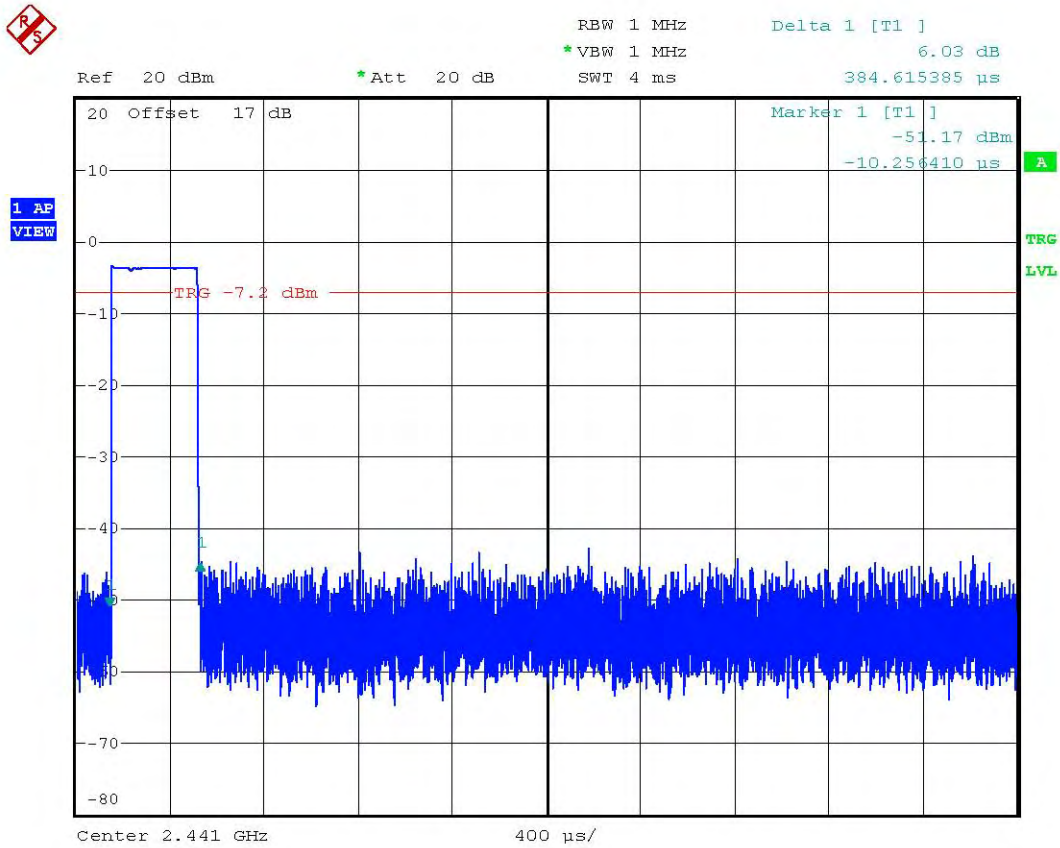

Registration number: W6M20703-7876-P-15
FCC ID: T9JRN41-1

DWELL TIME CH39 DH1(0.385ms * 260event = 100.1ms)

Date: 3.JUL.2007 18:14:14