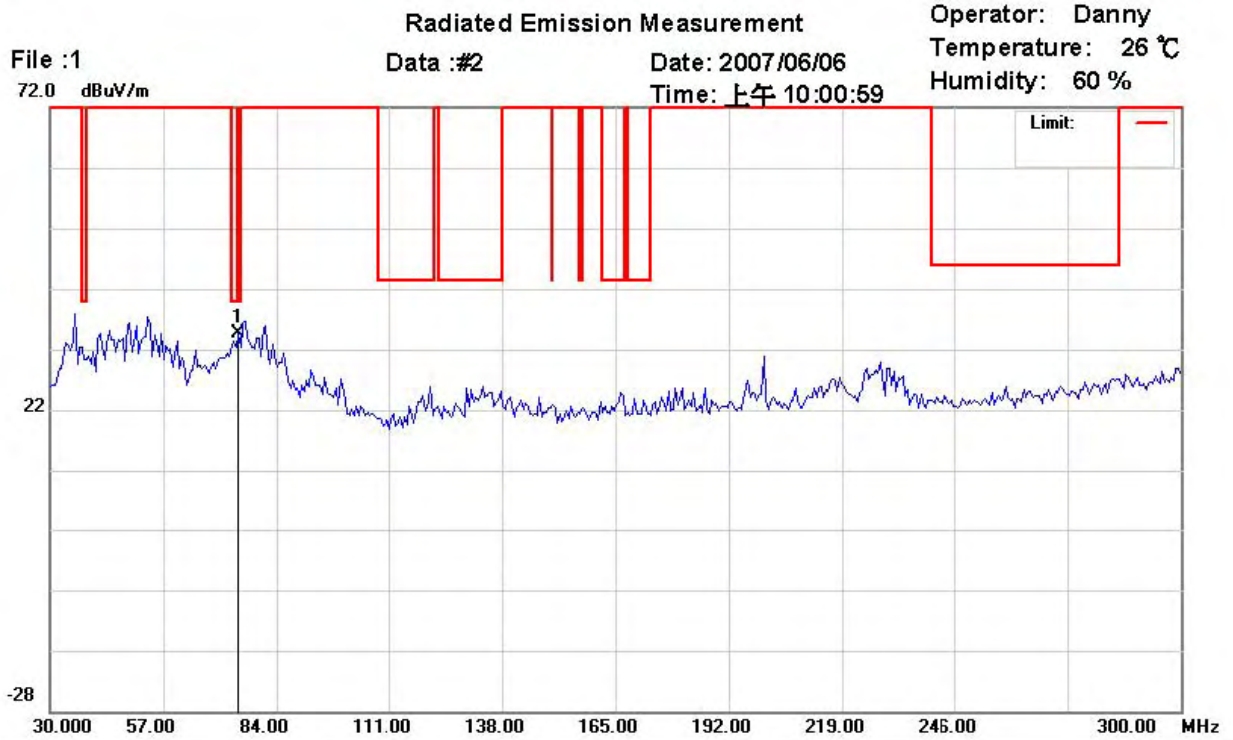

Registration number: W6M20703-7876-P-15
FCC ID: T9JRN41-1

Site : site #1
Condition : FCC 15.247
Company : W6M20703-7876
EUT Model: T9JRN41-1
Execute Program : CH78 TX
Note :

Polarization: *Vertical*
Power : AC 110V/60Hz
Distance: 3m