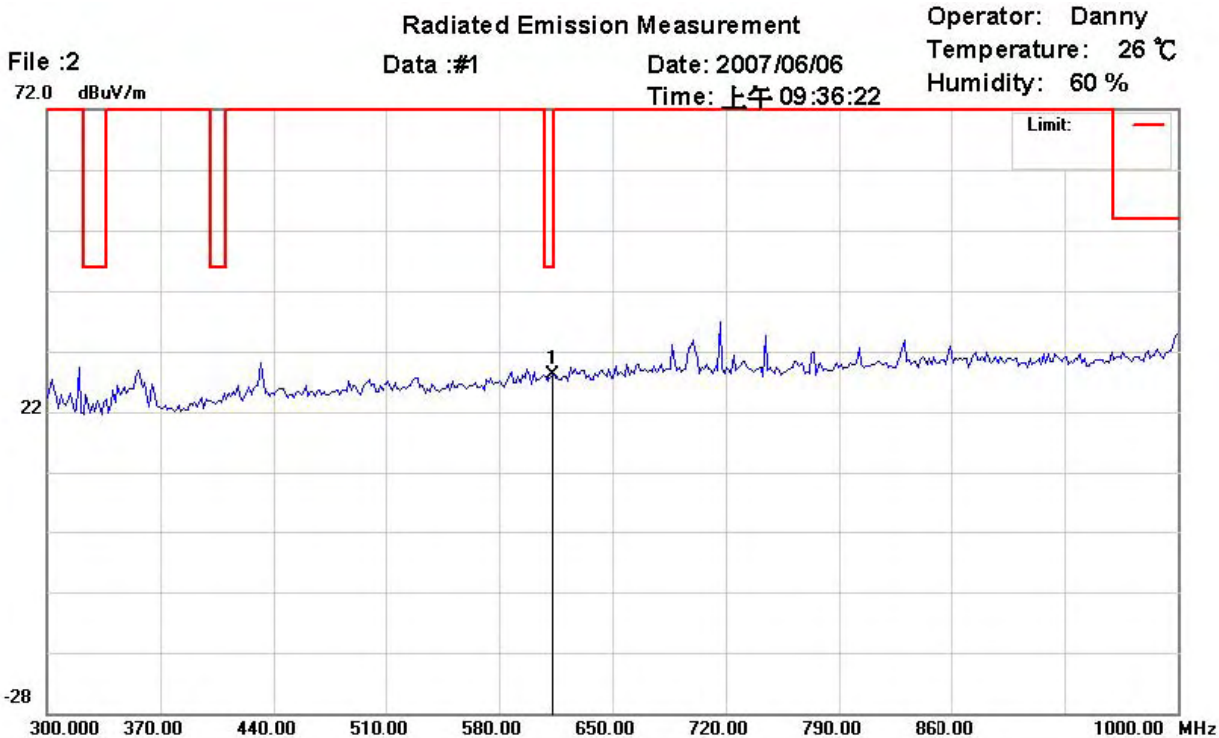

Registration number: W6M20703-7876-P-15
FCC ID: T9JRN41-1

Site : site #1
Condition : FCC 15.247
Company : W6M20703-7876
EUT Model: T9JRN41-1
Execute Program : CH78 TX
Note :

Polarization: *Horizontal*
Power : AC 110V/60Hz
Distance: 3m