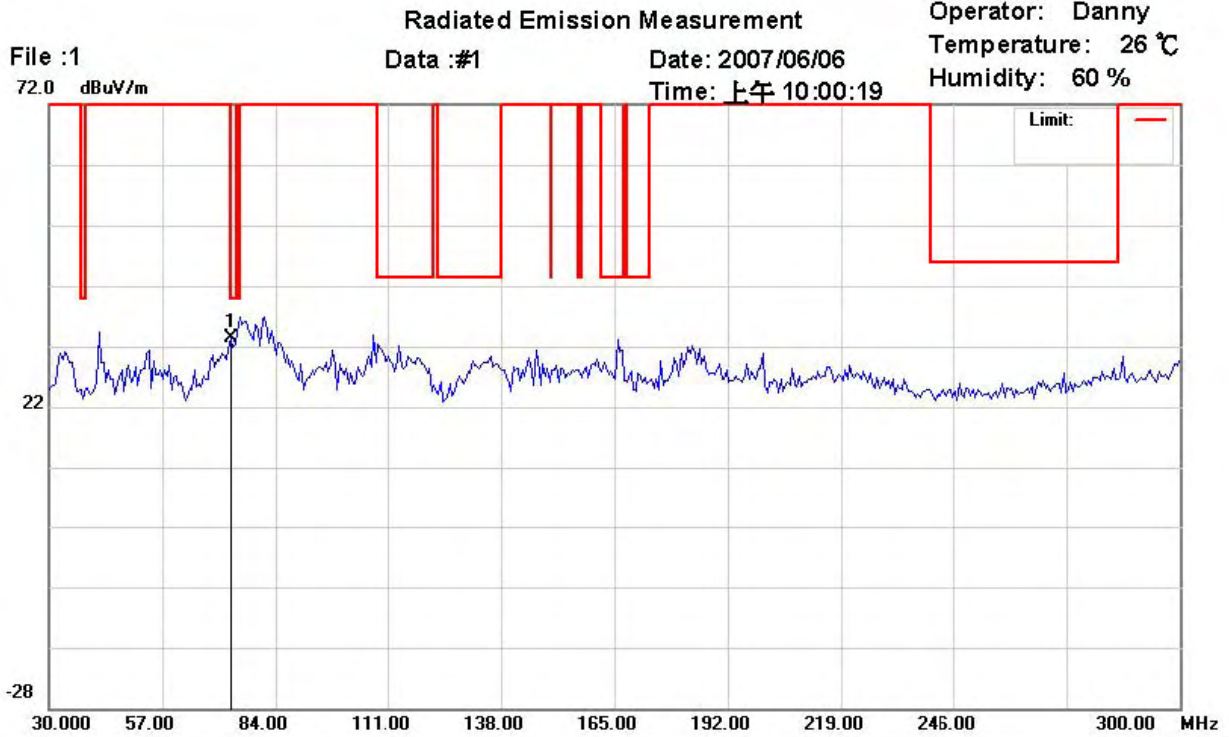

Registration number: W6M20703-7876-P-15
FCC ID: T9JRN41-1

Site : site #1
Condition : FCC 15.247
Company : W6M20703-7876
EUT Model: T9JRN41-1
Execute Program : CH78 TX
Note :

Polarization: *Horizontal*
Power : AC 110V/60Hz
Distance: 3m