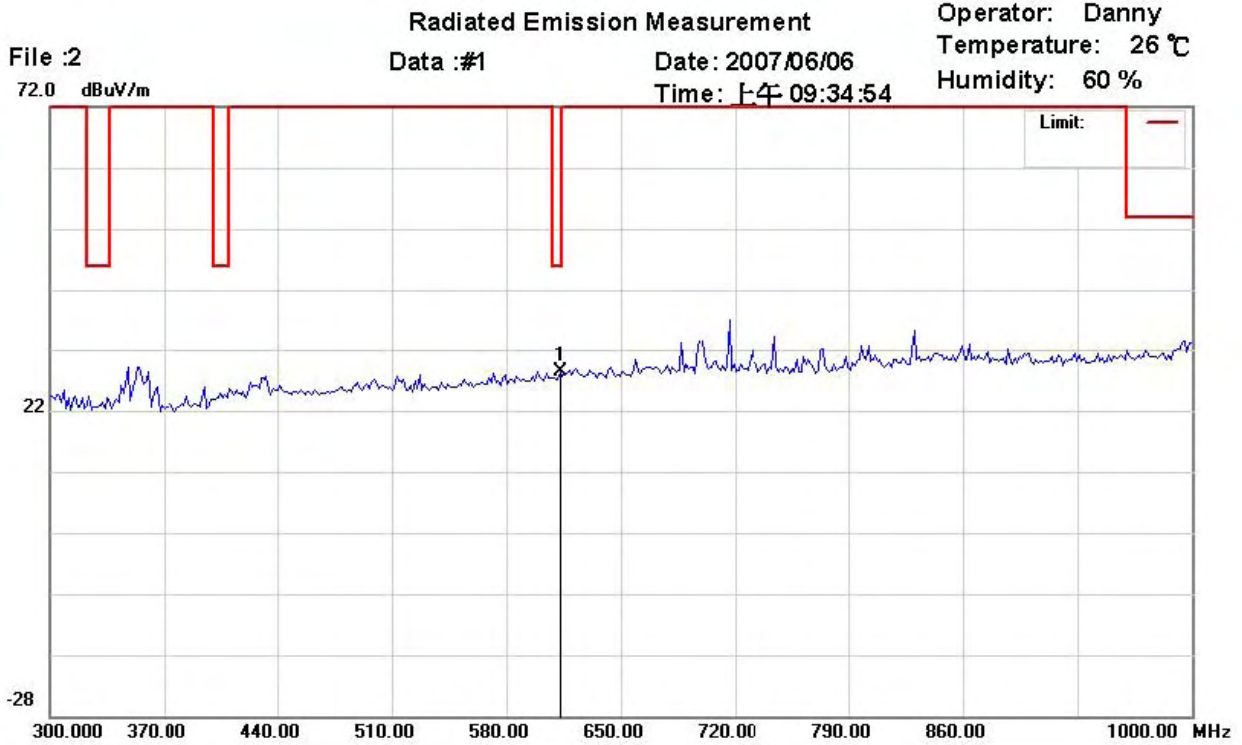

Registration number: W6M20703-7876-P-15
FCC ID: T9JRN41-1

Site : site #1
Condition : FCC 15.247
Company : W6M20703-7876
EUT Model: T9JRN41-1
Execute Program : CH39 TX
Note :

Polarization: *Horizontal*
Power : AC 110V/60Hz
Distance: 3m