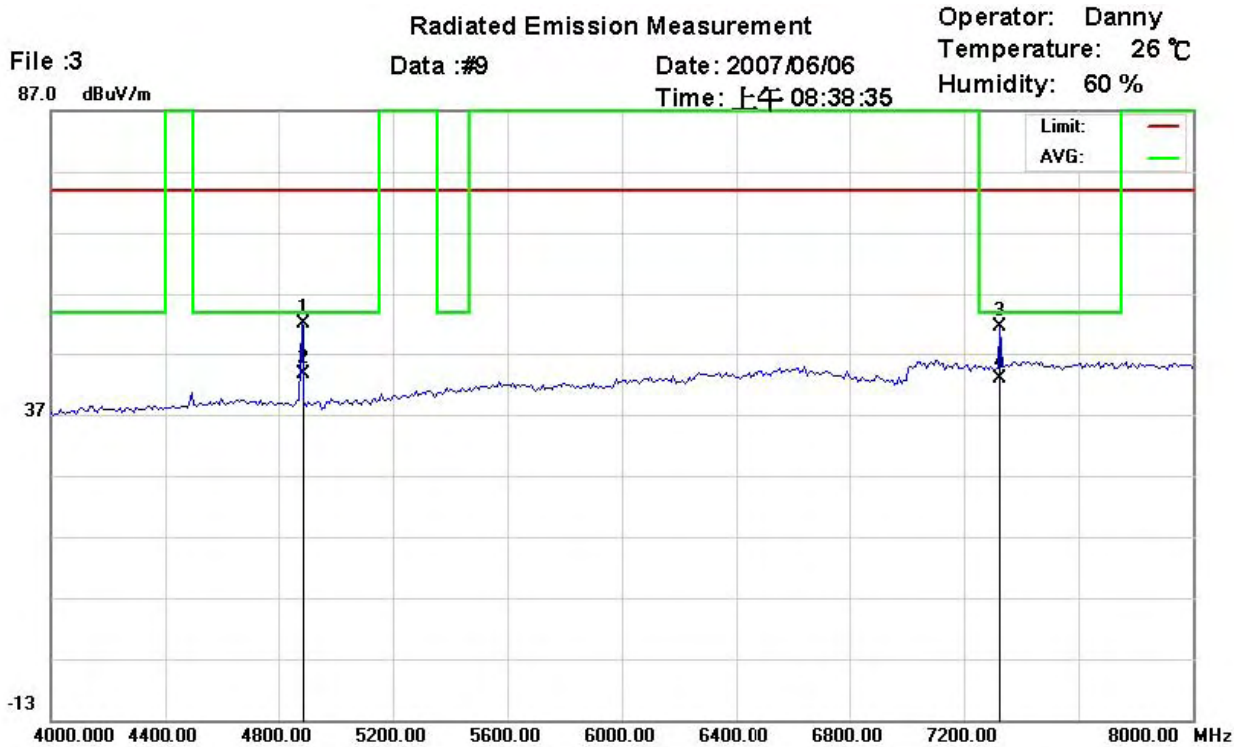

Registration number: W6M20703-7876-P-15
FCC ID: T9JRN41-1

Site : site #1
Condition : FCC 15.247
Company : W6M20703-7876
EUT Model: T9JRN41-1
Execute Program : CH39 TX
Note :

Polarization: *Vertical*
Power : AC 110V/60Hz
Distance: 3m