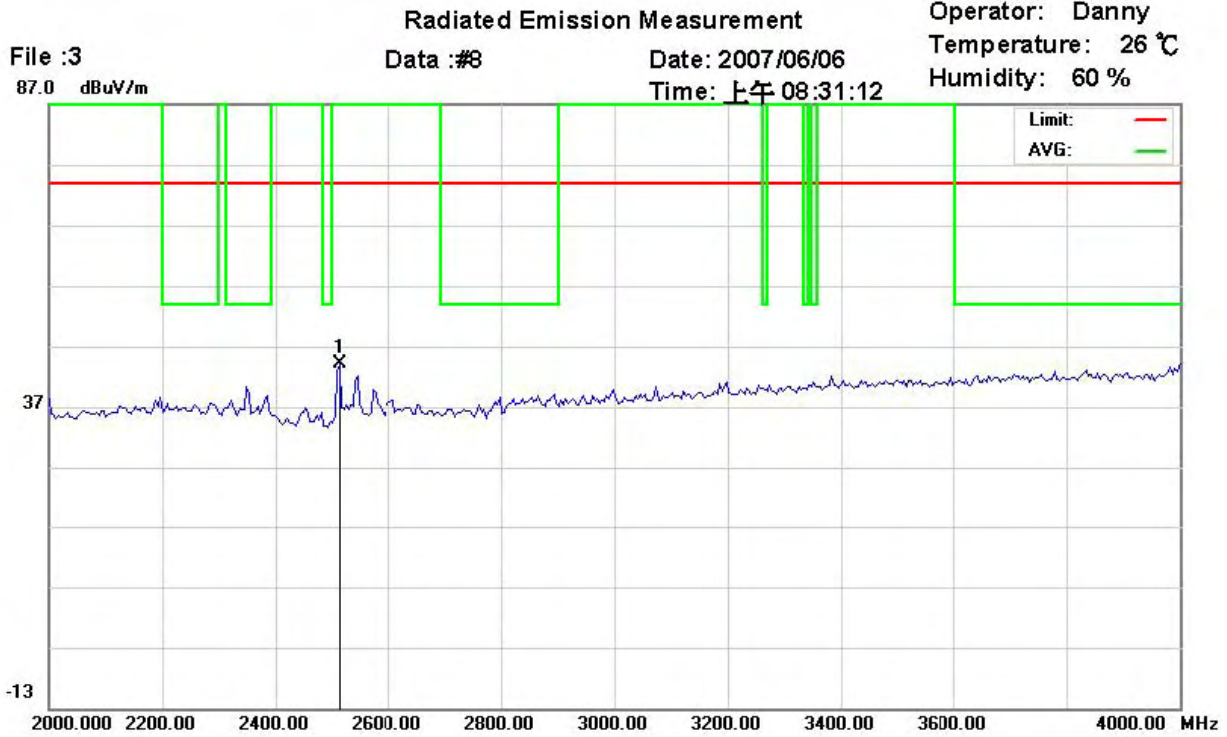

Registration number: W6M20703-7876-P-15
FCC ID: T9JRN41-1

Site : site #1
Condition : FCC 15.247
Company : W6M20703-7876
EUT Model: T9JRN41-1
Execute Program : CH78 TX
Note :

Polarization: Vertical
Power : AC 110V/60Hz
Distance: 3m