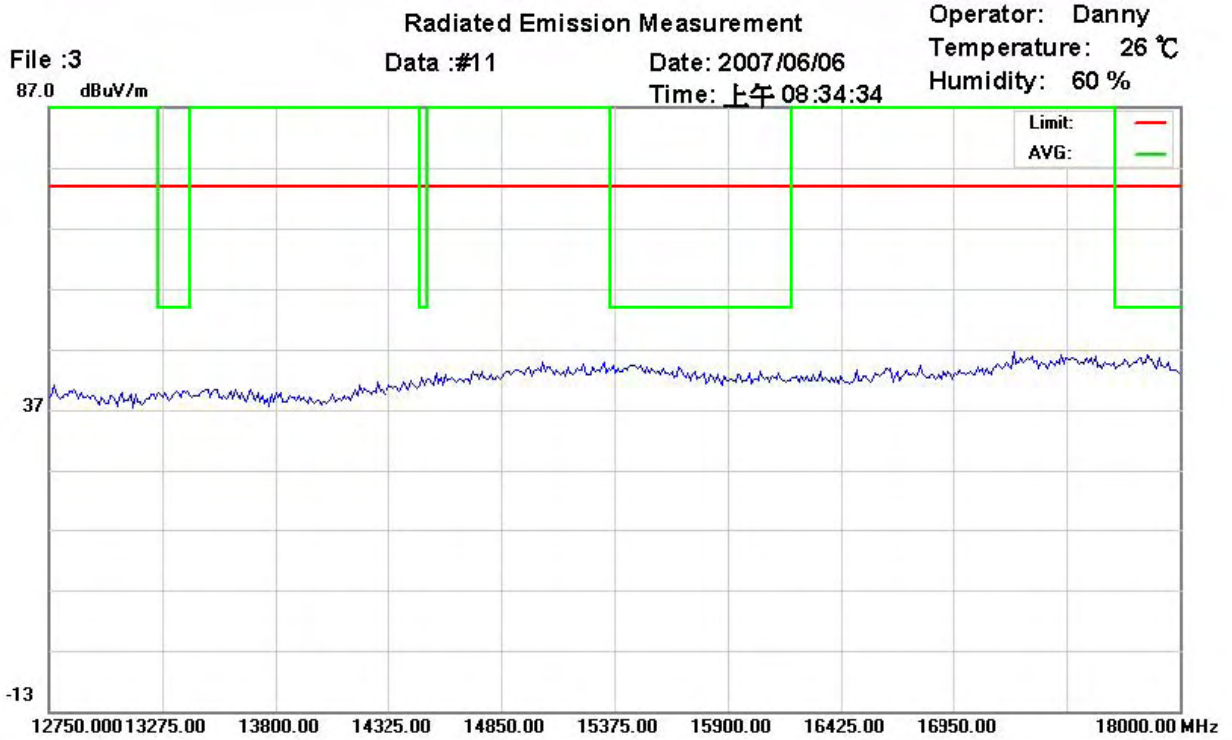

Registration number: W6M20703-7876-P-15
FCC ID: T9JRN41-1

Site : site #1
Condition : FCC 15.247
Company : W6M20703-7876
EUT Model: T9JRN41-1
Execute Program : CH78 TX
Note :

Polarization: *Vertical*
Power : AC 110V/60Hz
Distance: 3m