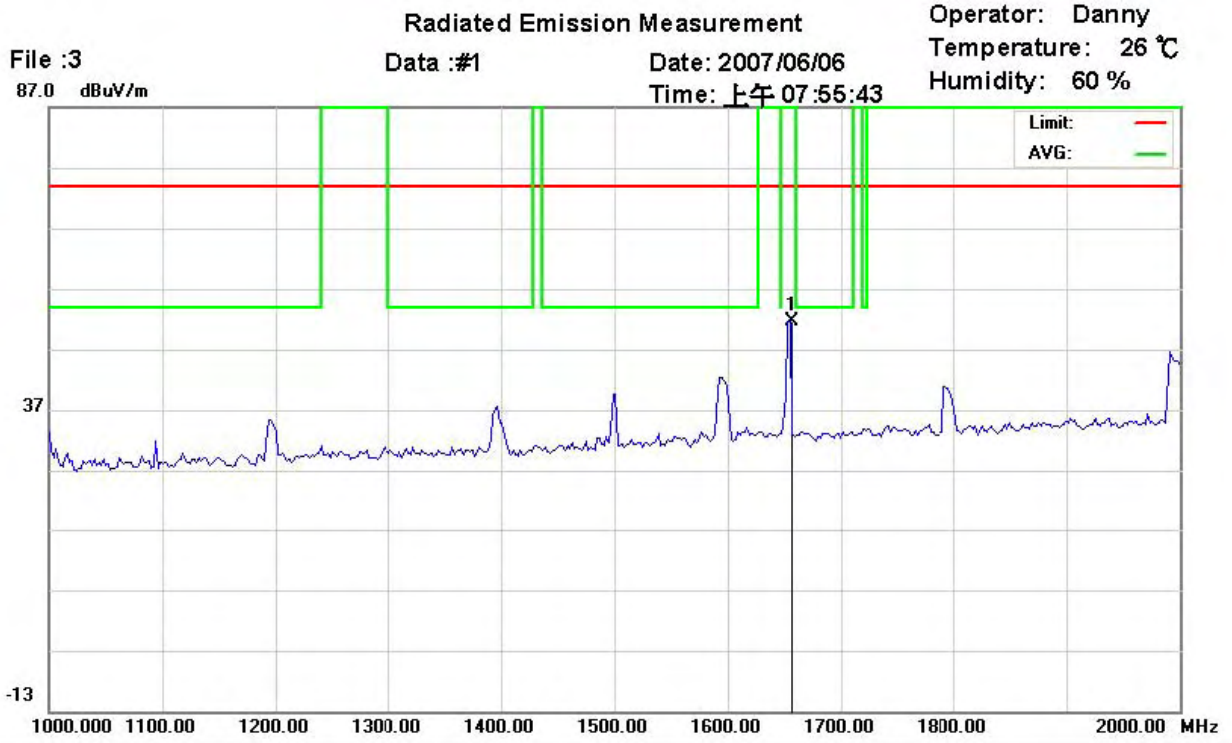

Registration number: W6M20703-7876-P-15
FCC ID: T9JRN41-1

Site : site #1
Condition : FCC 15.247
Company : W6M20703-7876
EUT Model: T9JRN41-1
Execute Program : CH78 TX
Note :

Polarization: *Horizontal*
Power : AC 110V/60Hz
Distance: 3m