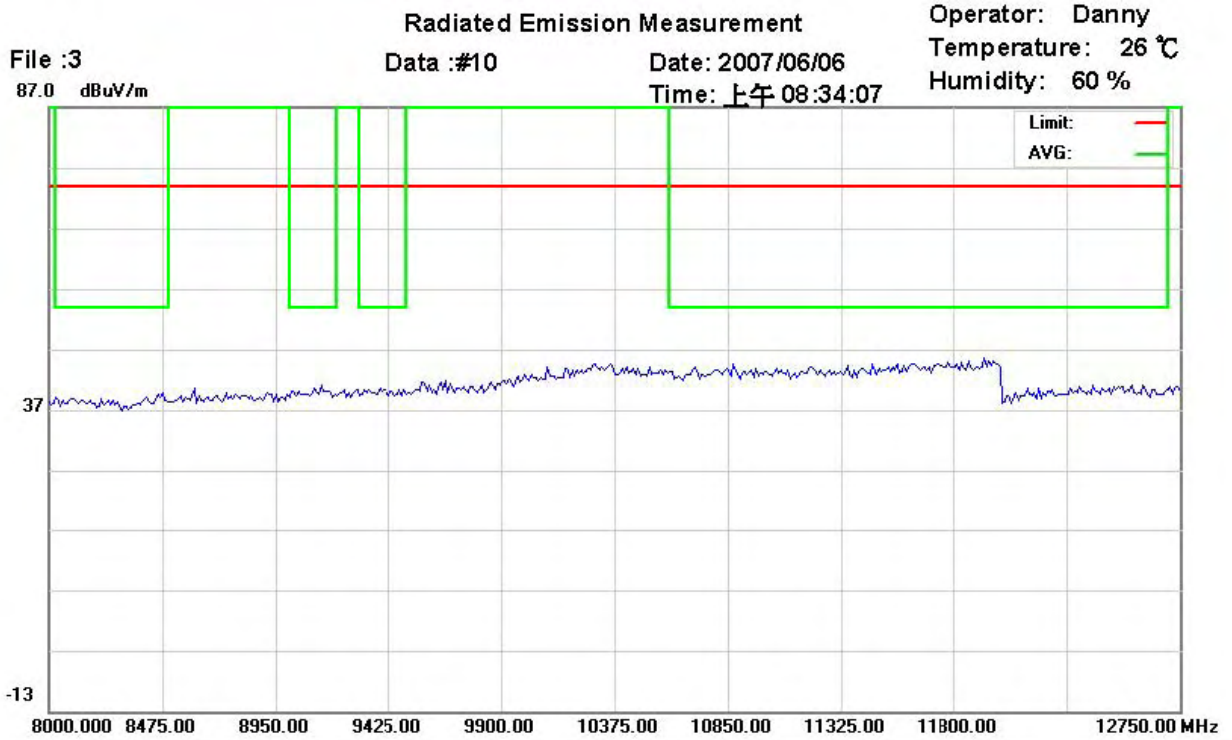

Registration number: W6M20703-7876-P-15
FCC ID: T9JRN41-1

Site : site #1
Condition : FCC 15.247
Company : W6M20703-7876
EUT Model: T9JRN41-1
Execute Program : CH78 TX
Note :

Polarization: *Vertical*
Power : AC 110V/60Hz
Distance: 3m