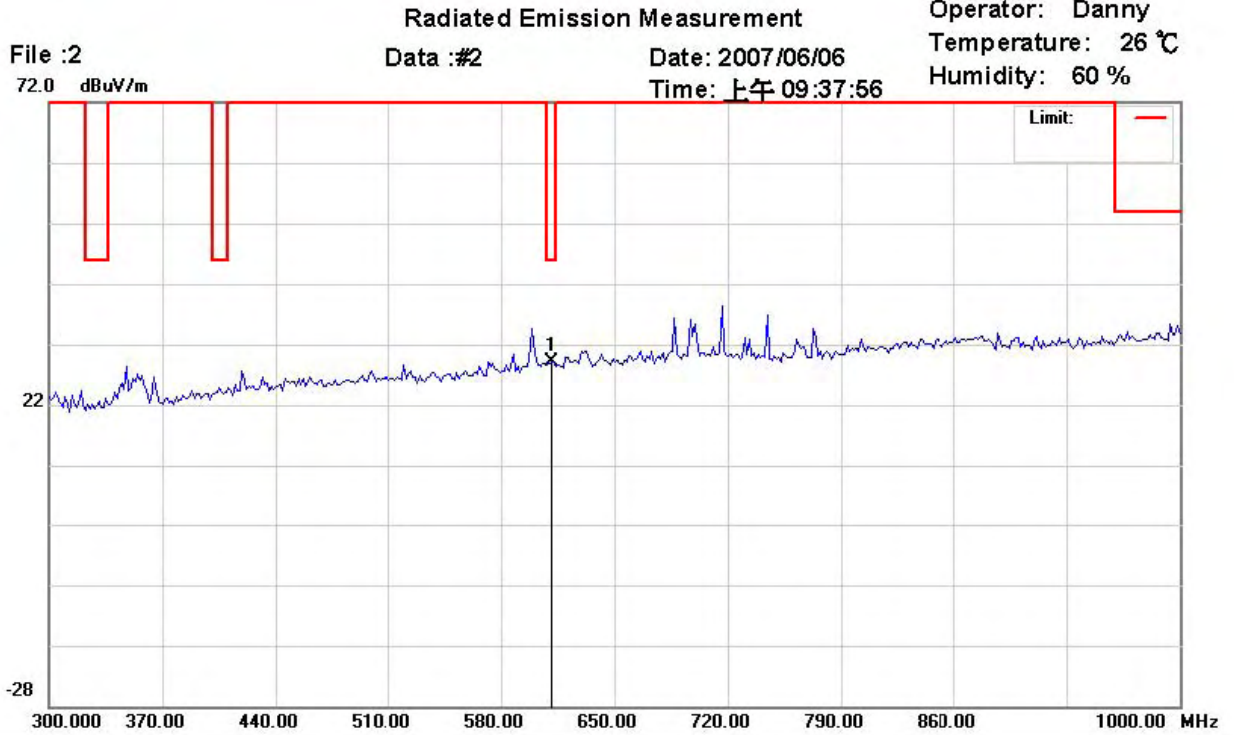

Registration number: W6M20703-7876-P-15
FCC ID: T9JRN41-1

Site : site #1
Condition : FCC 15.247
Company : W6M20703-7876
EUT Model: T9JRN41-1
Execute Program : CH78 TX
Note :

Polarization: **Vertical**
Power : AC 110V/60Hz
Distance: 3m