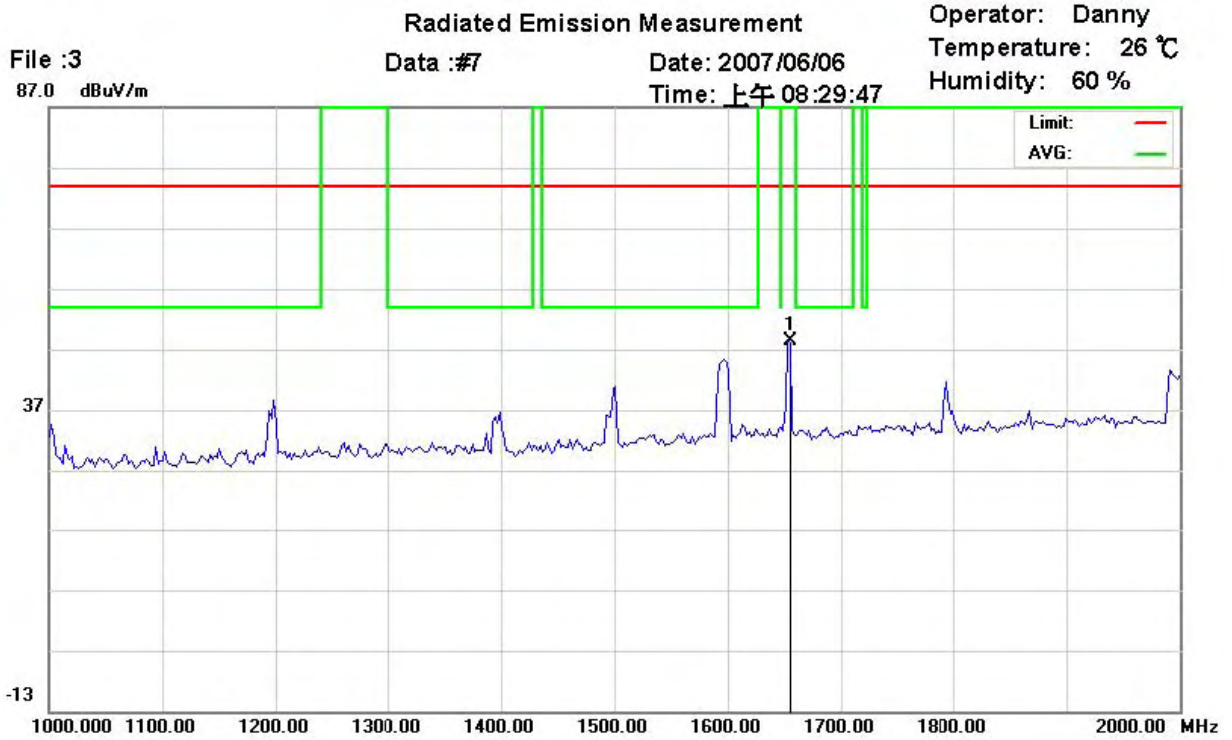

Registration number: W6M20703-7876-P-15
FCC ID: T9JRN41-1

Site : site #1
Condition : FCC 15.247
Company : W6M20703-7876
EUT Model: T9JRN41-1
Execute Program : CH78 TX
Note :

Polarization: *Vertical*
Power : AC 110V/60Hz
Distance: 3m