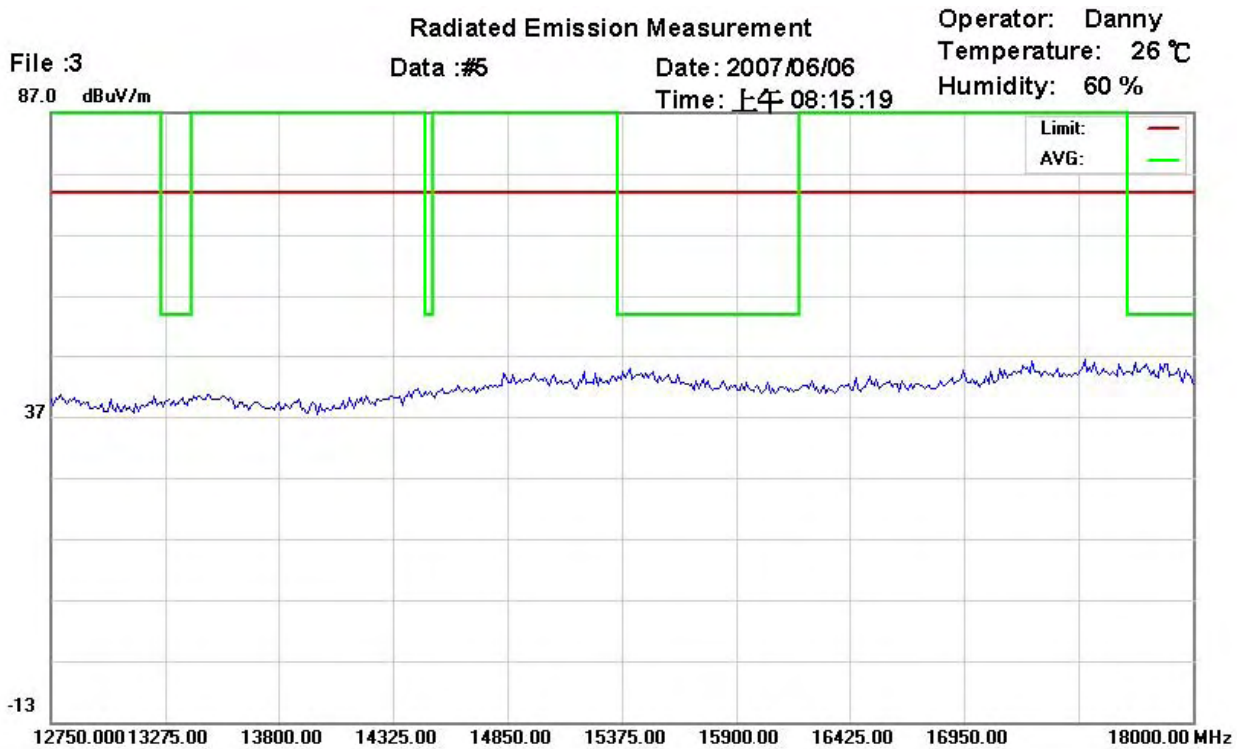

Registration number: W6M20703-7876-P-15
FCC ID: T9JRN41-1

Site : site #1
Condition : FCC 15.247
Company : W6M20703-7876
EUT Model: T9JRN41-1
Execute Program : CH39 TX
Note :

Polarization: *Horizontal*
Power : AC 110V/60Hz
Distance: 3m