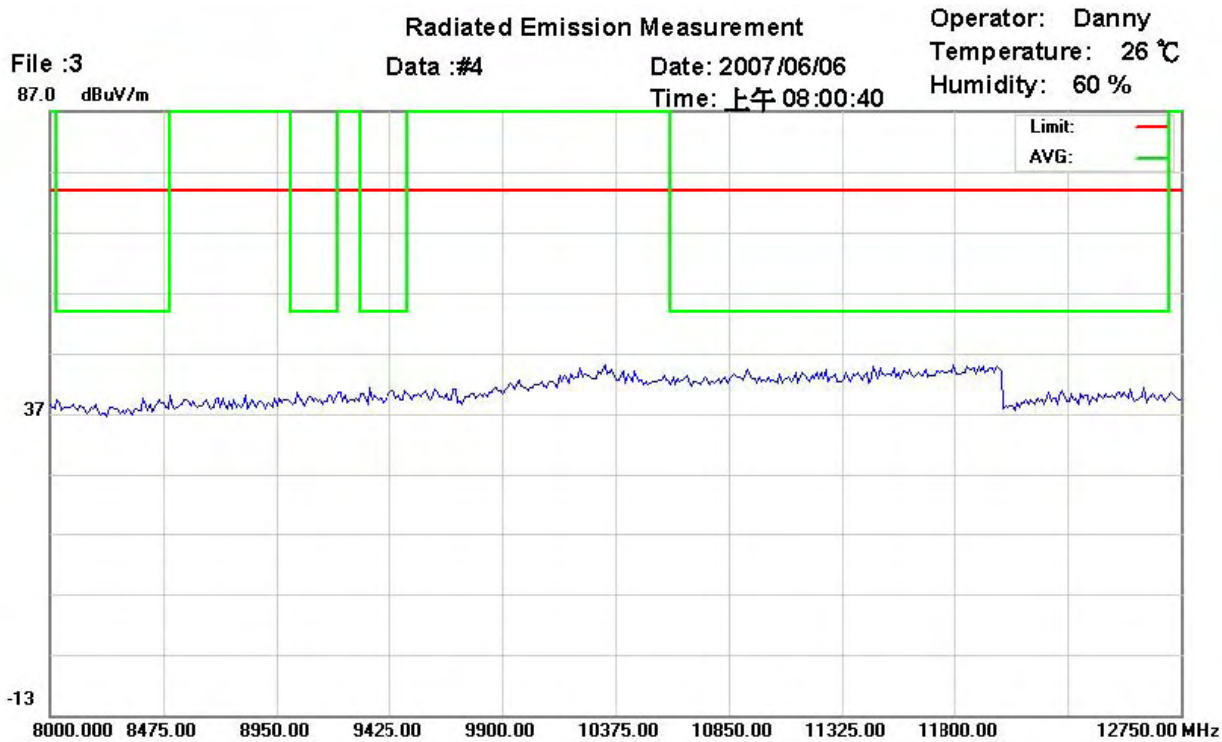

Registration number: W6M20703-7876-P-15
FCC ID: T9JRN41-1

Site : site #1
Condition : FCC 15.247
Company : W6M20703-7876
EUT Model: T9JRN41-1
Execute Program : CH78 TX
Note :

Polarization: *Horizontal*
Power : AC 110V/60Hz
Distance: 3m