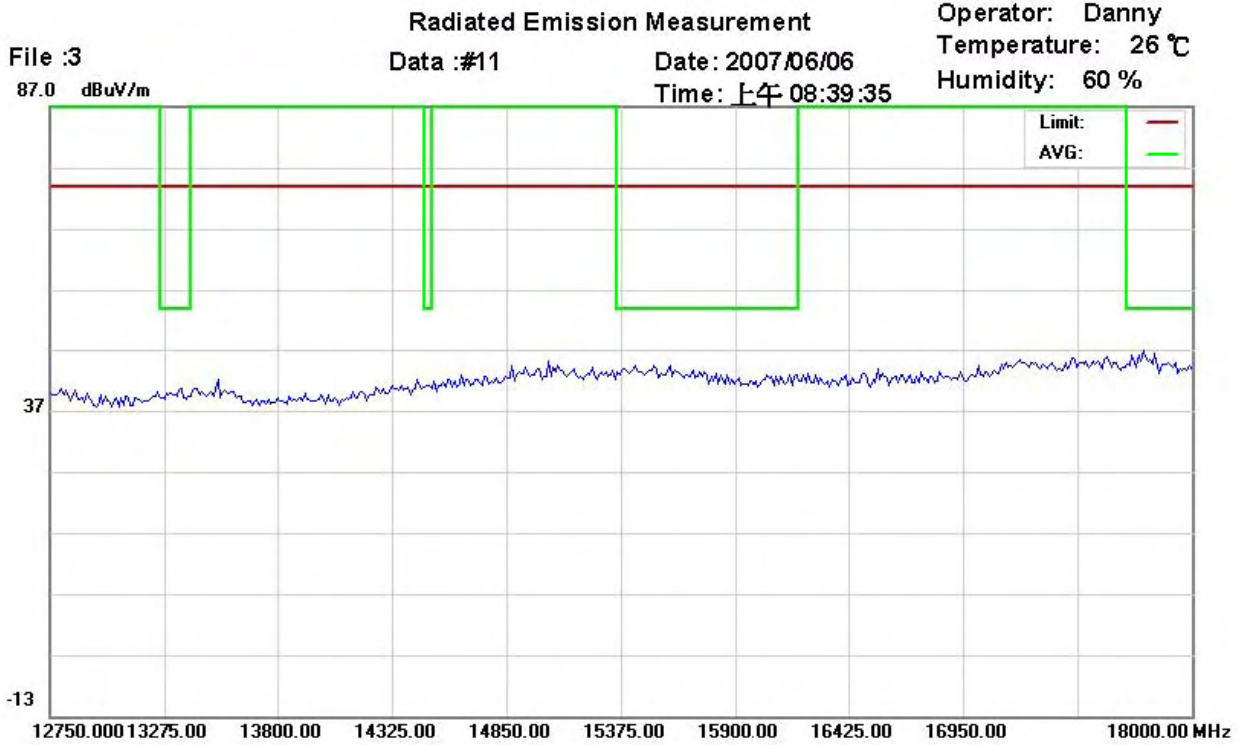

Registration number: W6M20703-7876-P-15
FCC ID: T9JRN41-1

Site : site #1
Condition : FCC 15.247
Company : W6M20703-7876
EUT Model: T9JRN41-1
Execute Program : CH39 TX
Note :

Polarization: *Vertical*
Power : AC 110V/60Hz
Distance: 3m