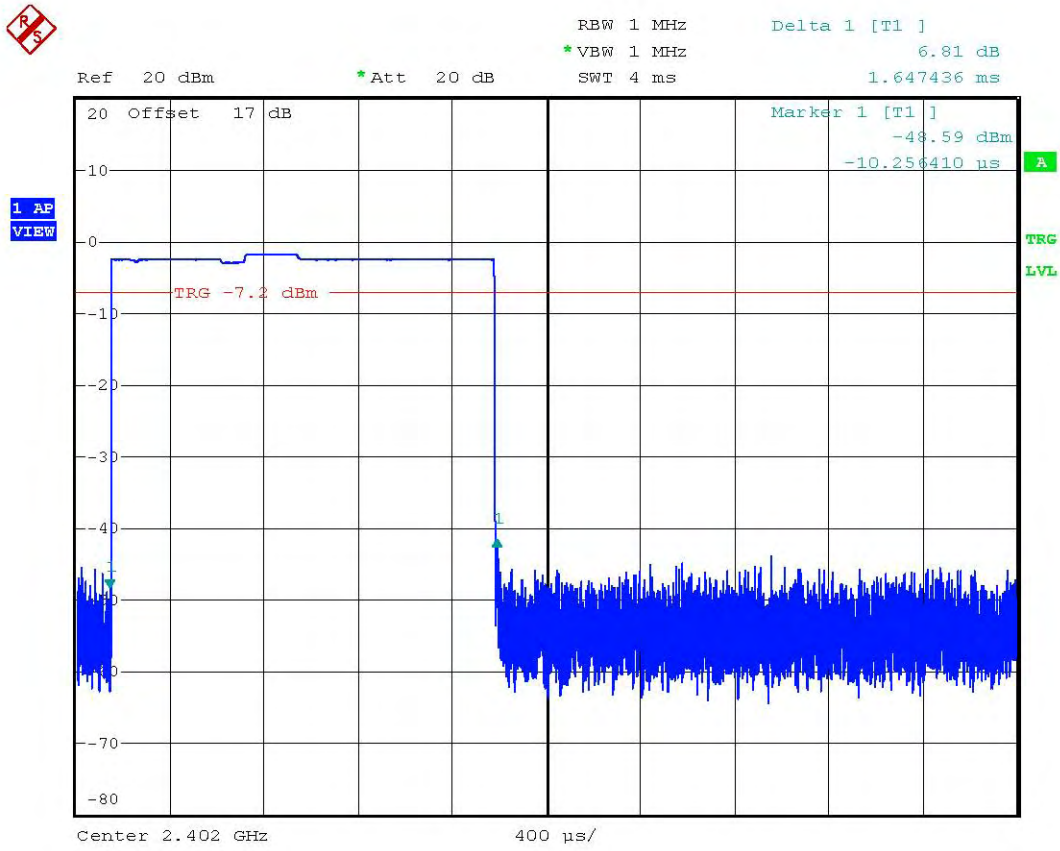

Registration number: W6M20703-7876-P-15
FCC ID: T9JRN41-1

DWELL TIME CH0 DH3(1.647ms * 130event = 214.11ms)

Date: 3.JUL.2007 18:18:03