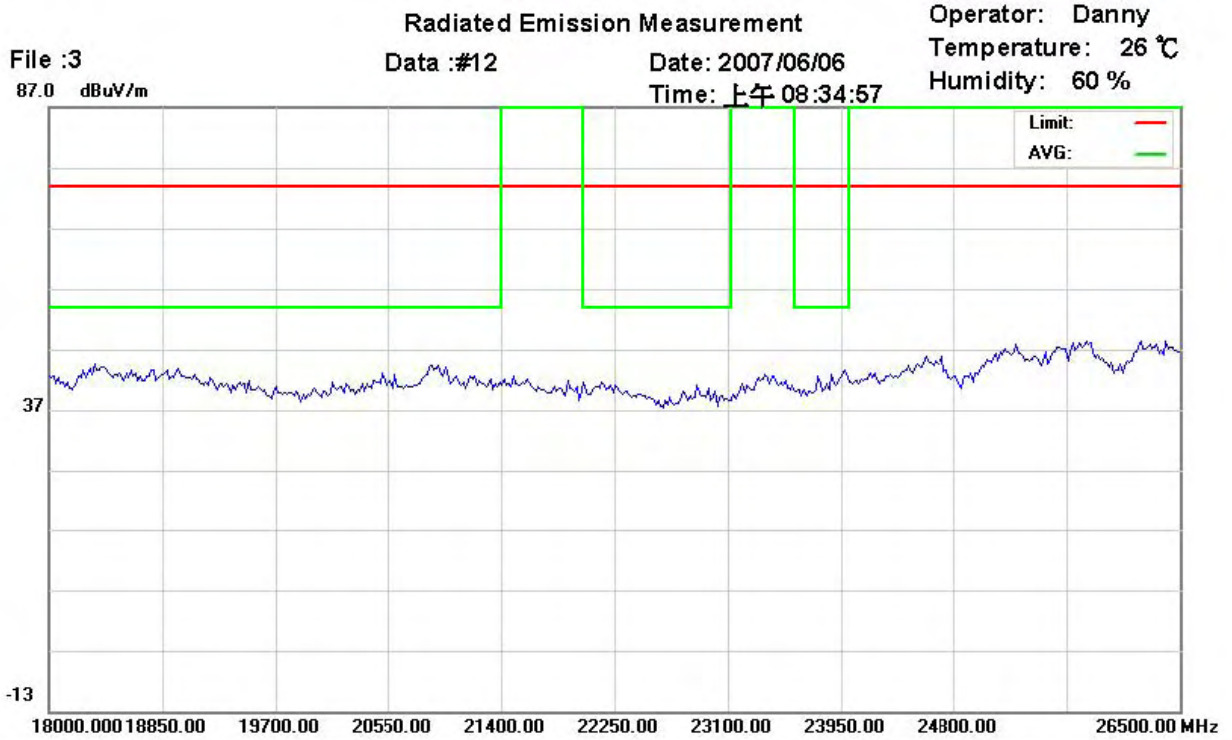

Registration number: W6M20703-7876-P-15
FCC ID: T9JRN41-1

Site : site #1
Condition : FCC 15.247
Company : W6M20703-7876
EUT Model: T9JRN41-1
Execute Program : CH78 TX
Note :

Polarization: *Vertical*
Power : AC 110V/60Hz
Distance: 3m