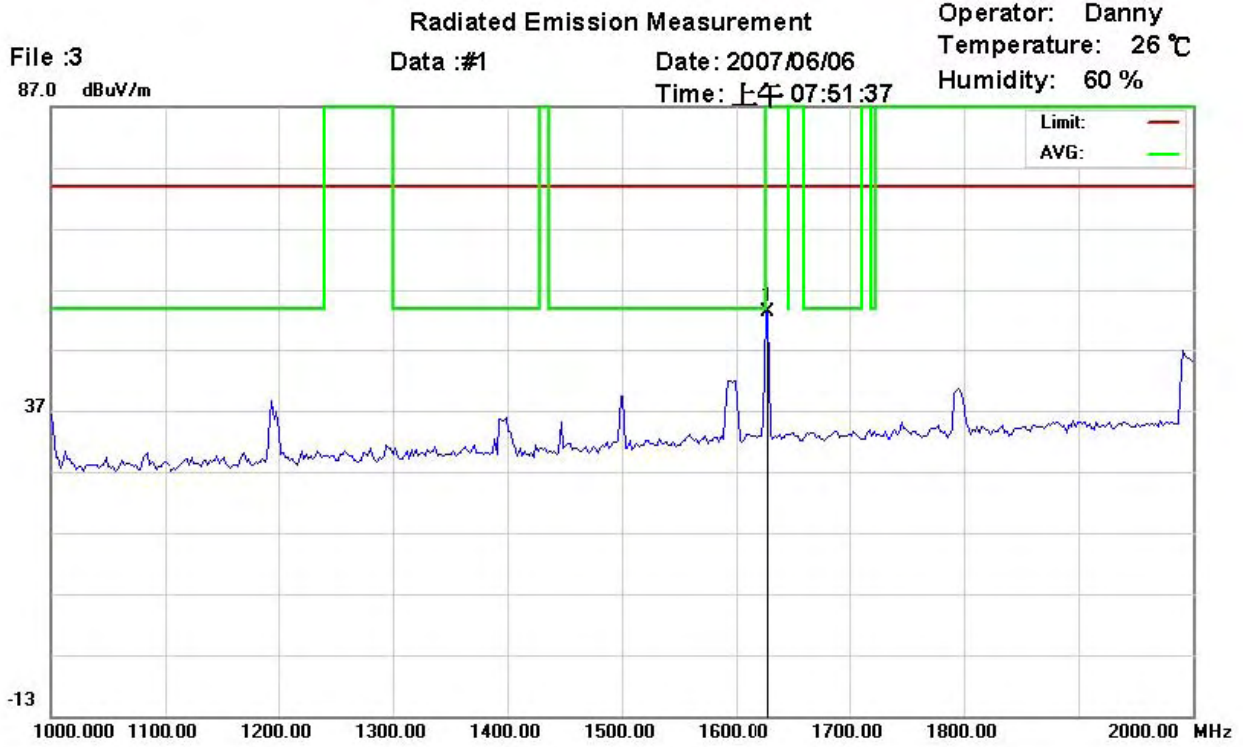

Registration number: W6M20703-7876-P-15
FCC ID: T9JRN41-1

Site : site #1
Condition : FCC 15.247
Company : W6M20703-7876
EUT Model: T9JRN41-1
Execute Program : CH39 TX
Note :

Polarization: *Horizontal*
Power : AC 110V/60Hz
Distance: 3m