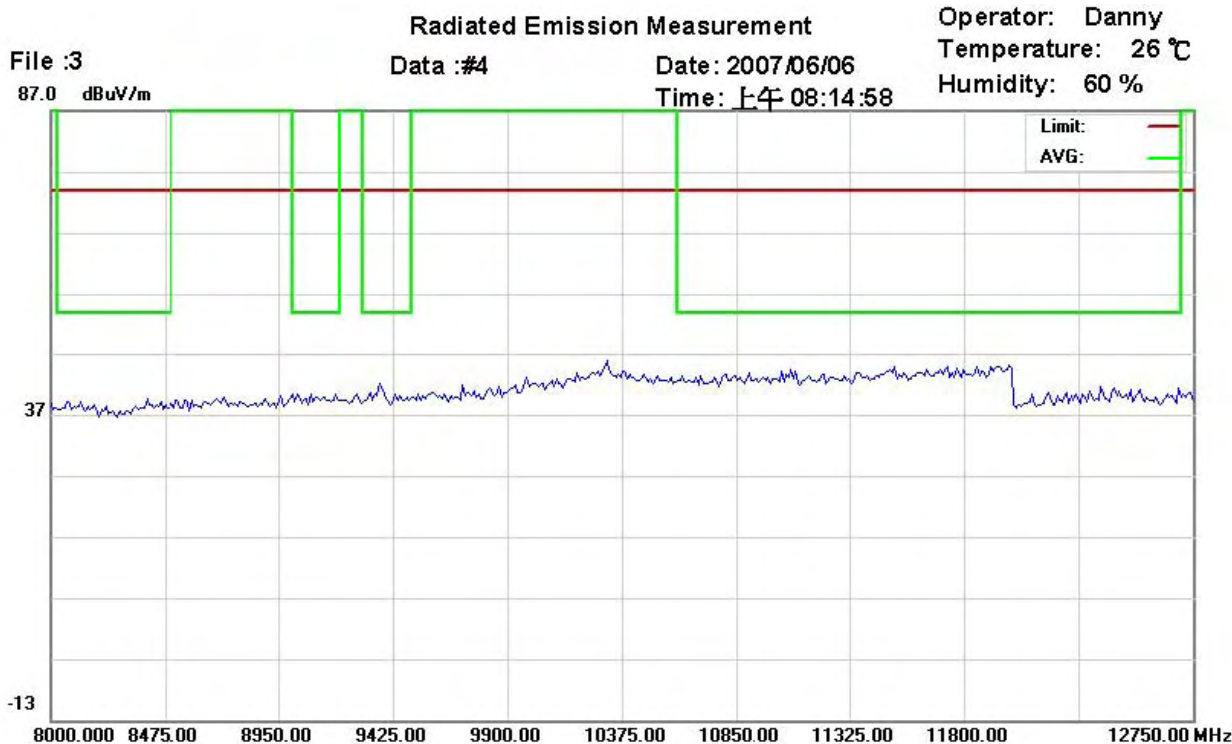

Registration number: W6M20703-7876-P-15
FCC ID: T9JRN41-1

Site : site #1
Condition : FCC 15.247
Company : W6M20703-7876
EUT Model: T9JRN41-1
Execute Program : CH39 TX
Note :

Polarization: *Horizontal*
Power : AC 110V/60Hz
Distance: 3m