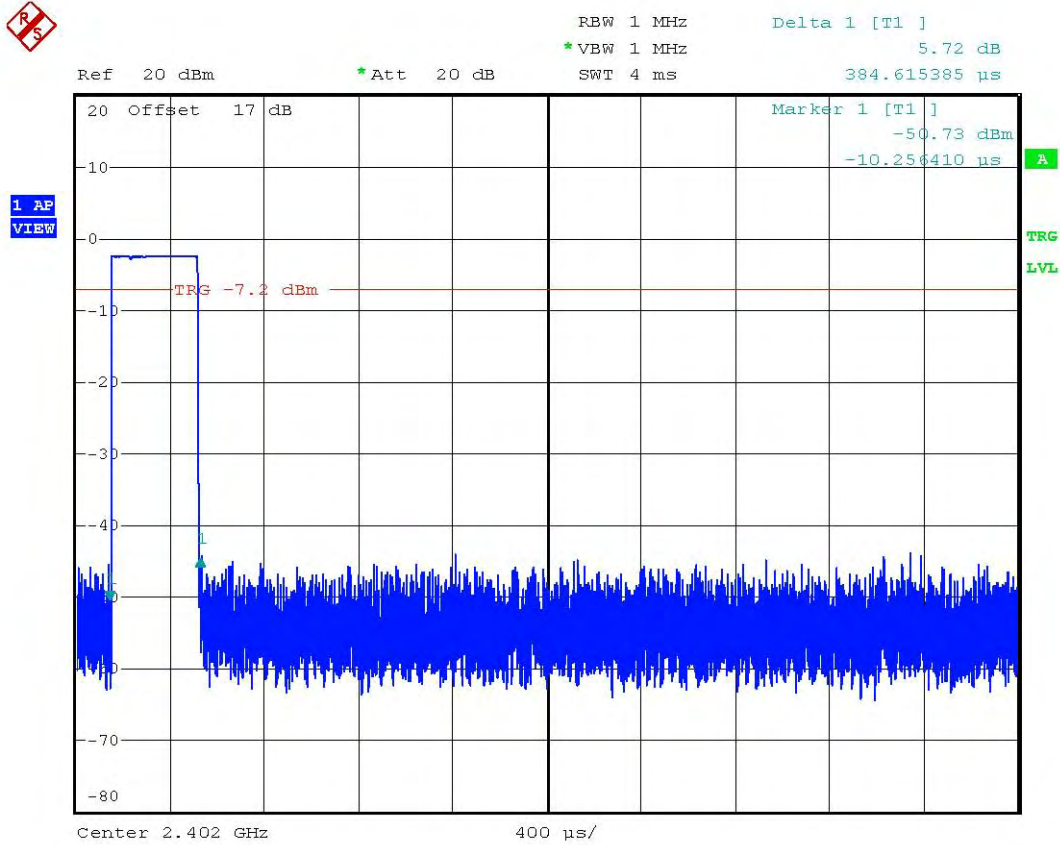

Registration number: W6M20703-7876-P-15
FCC ID: T9JRN41-1

NUMBER OF HOPPING CH38-78
Date: 15.JUN.2007 15:46:35

Registration number: W6M20703-7876-P-15
FCC ID: T9JRN41-1

DWELL TIME CH0 DH1(0.385ms * 250event = 96.25ms)