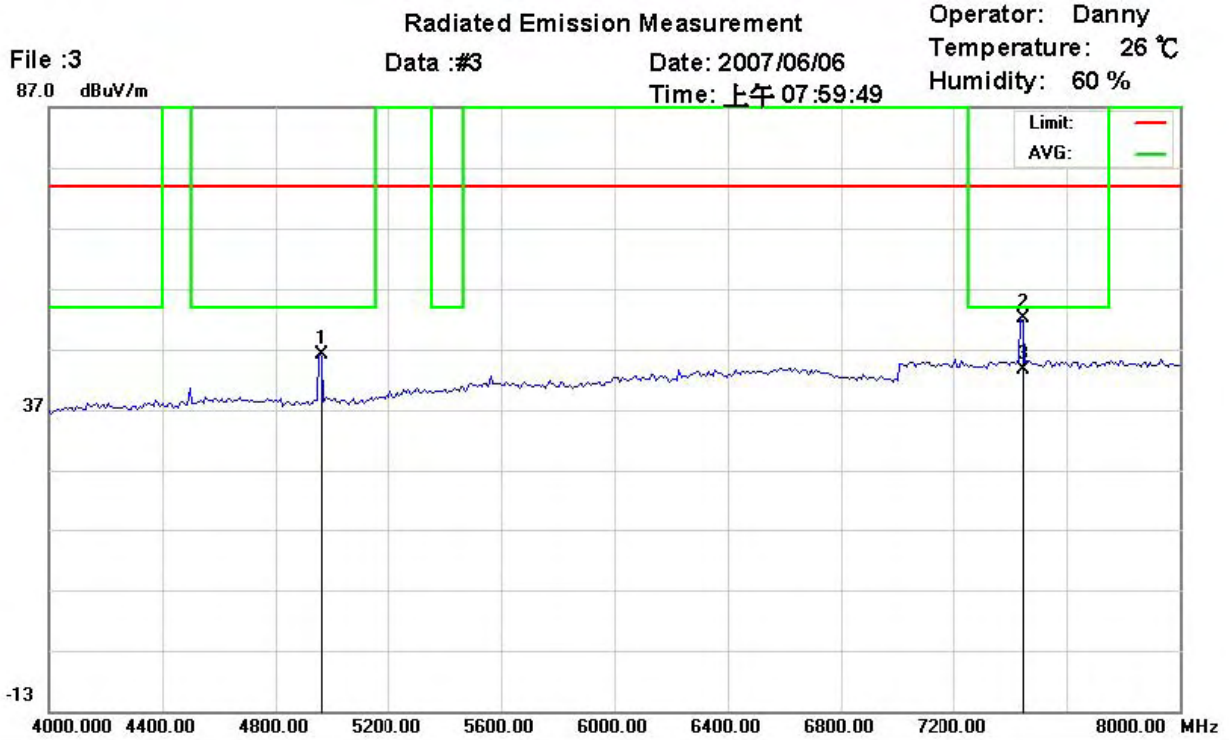

Registration number: W6M20703-7876-P-15
FCC ID: T9JRN41-1

Site : site #1
Condition : FCC 15.247
Company : W6M20703-7876
EUT Model: T9JRN41-1
Execute Program : CH78 TX
Note :

Polarization: *Horizontal*
Power : AC 110V/60Hz
Distance: 3m