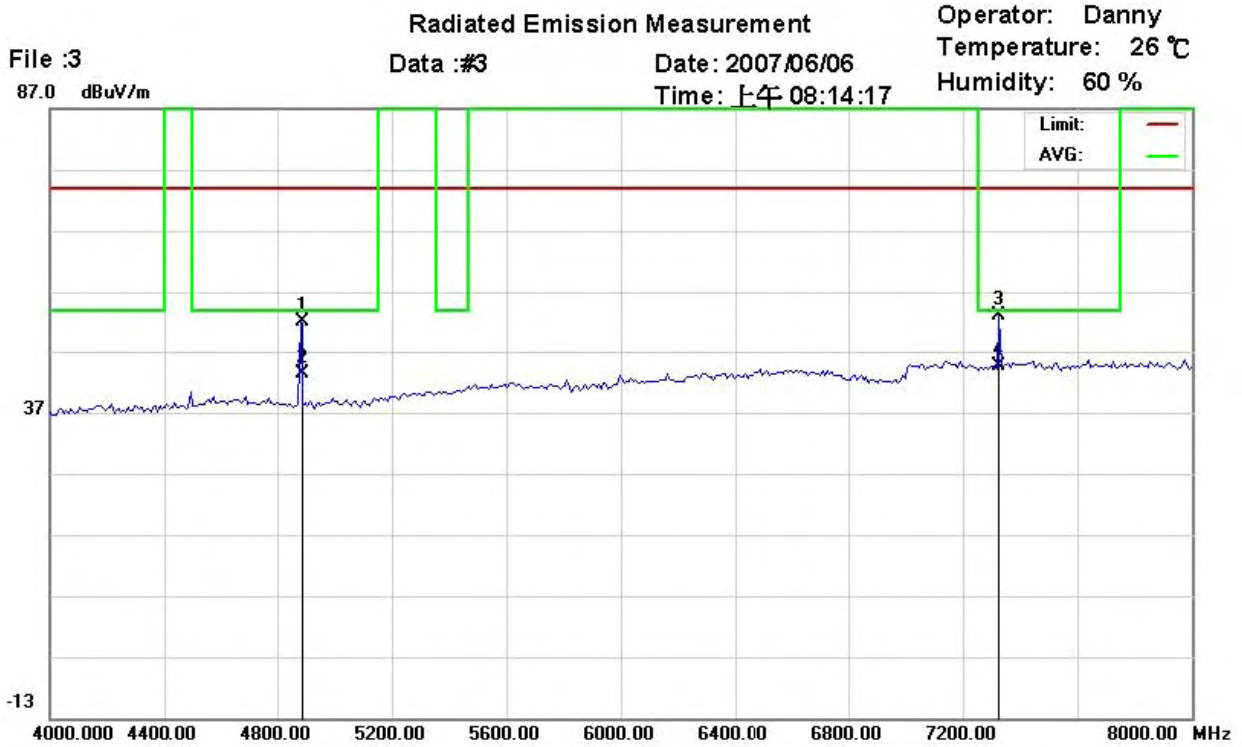

Registration number: W6M20703-7876-P-15
FCC ID: T9JRN41-1

Site : site #1
Condition : FCC 15.247
Company : W6M20703-7876
EUT Model: T9JRN41-1
Execute Program : CH39 TX
Note :

Polarization: *Horizontal*
Power : AC 110V/60Hz
Distance: 3m