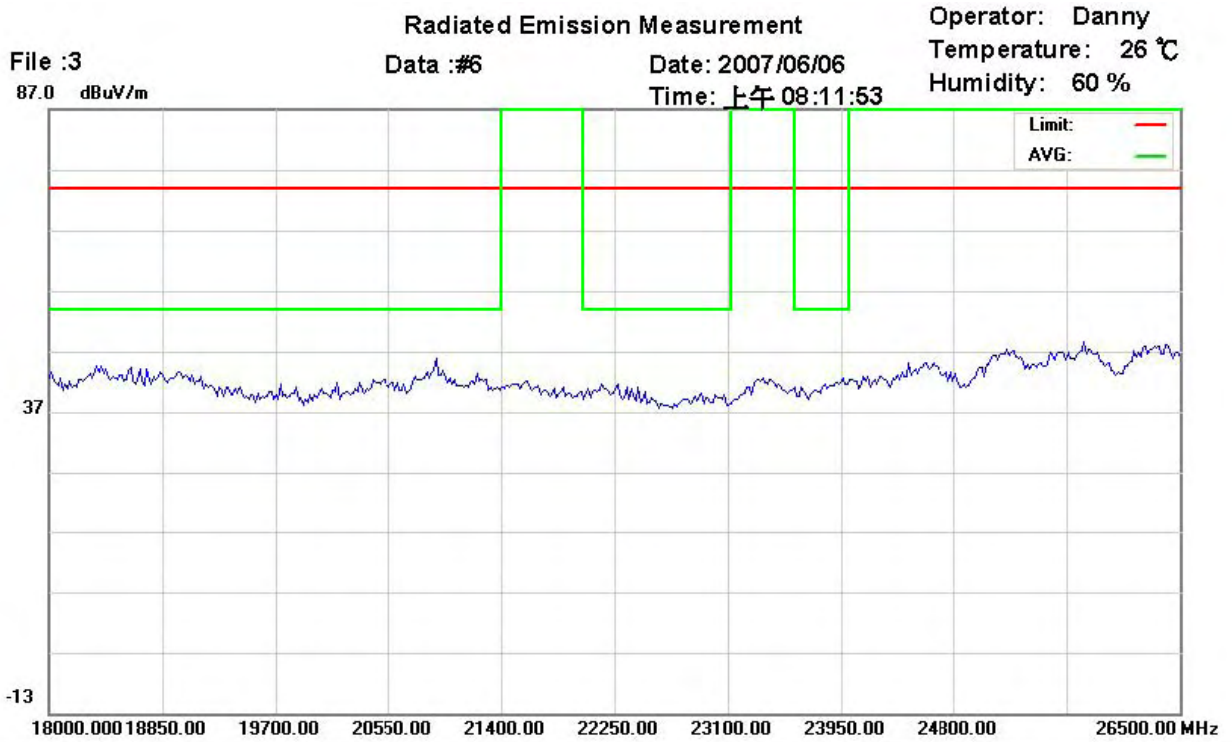

Registration number: W6M20703-7876-P-15
FCC ID: T9JRN41-1

Site : site #1
Condition : FCC 15.247
Company : W6M20703-7876
EUT Model: T9JRN41-1
Execute Program : CH78 TX
Note :

Polarization: *Horizontal*
Power : AC 110V/60Hz
Distance: 3m