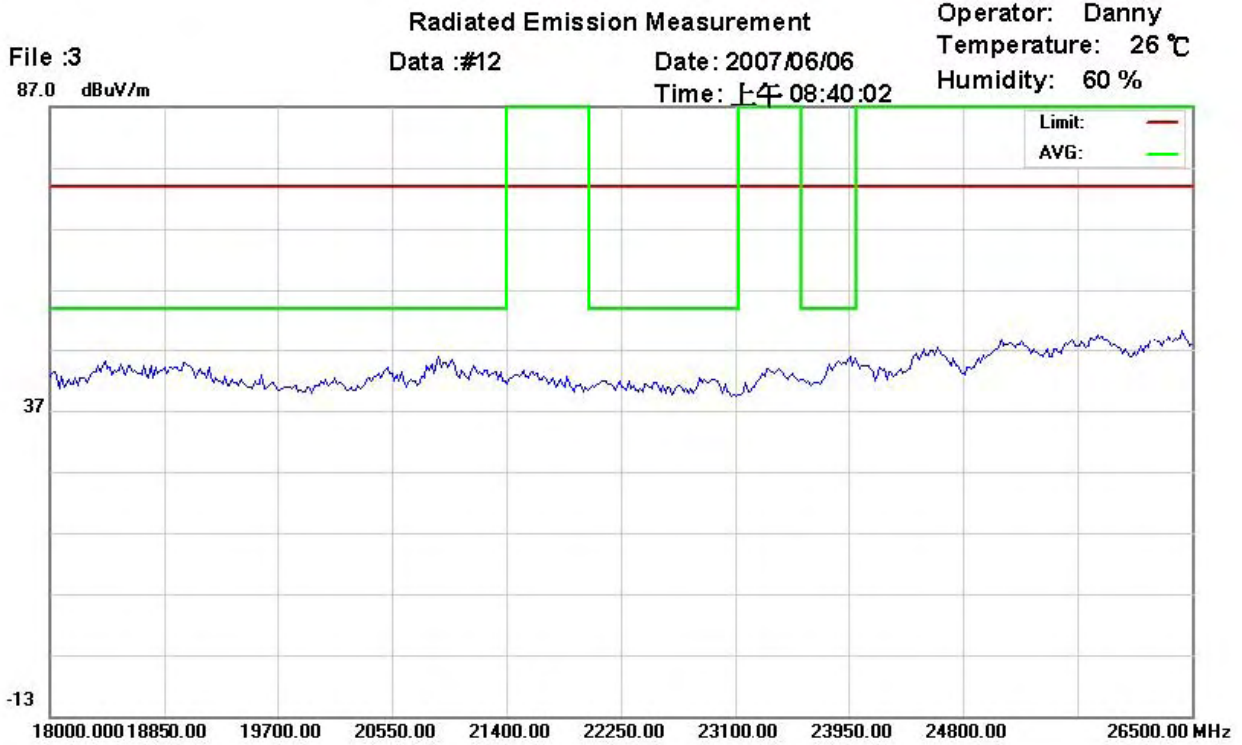

Registration number: W6M20703-7876-P-15
FCC ID: T9JRN41-1

Site : site #1
Condition : FCC 15.247
Company : W6M20703-7876
EUT Model: T9JRN41-1
Execute Program : CH39 TX
Note :

Polarization: *Vertical*
Power : AC 110V/60Hz
Distance: 3m