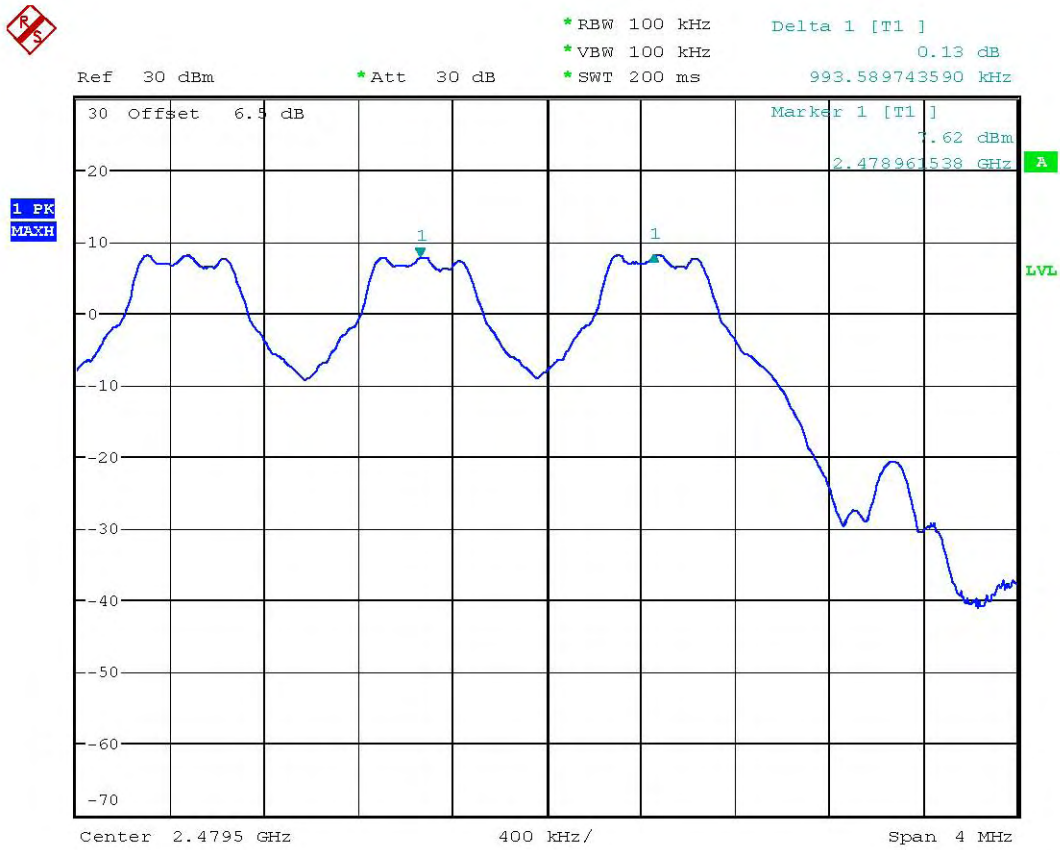

Registration number: W6M20703-7876-P-15
FCC ID: T9JRN41-1

FREQUENCY SEPARATION CH78
Date: 15.JUN.2007 14:51:09