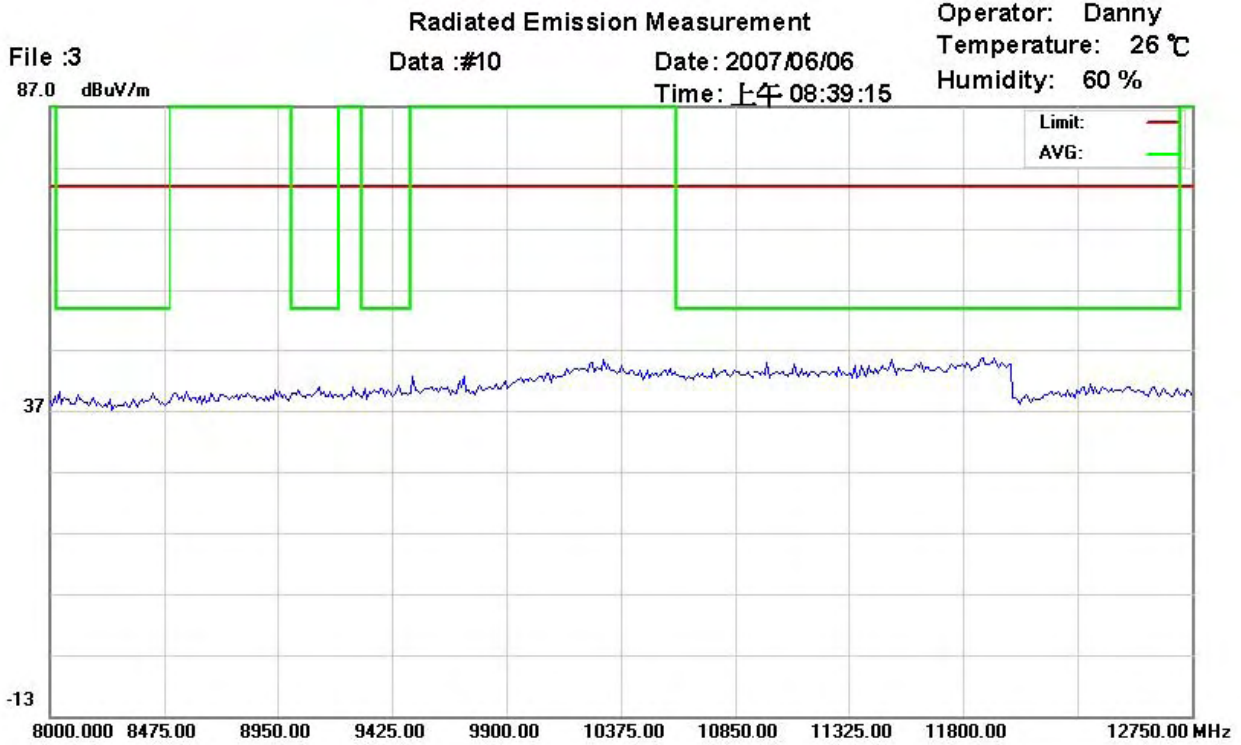

Registration number: W6M20703-7876-P-15
FCC ID: T9JRN41-1

Site : site #1
Condition : FCC 15.247
Company : W6M20703-7876
EUT Model: T9JRN41-1
Execute Program : CH39 TX
Note :

Polarization: *Vertical*
Power : AC 110V/60Hz
Distance: 3m