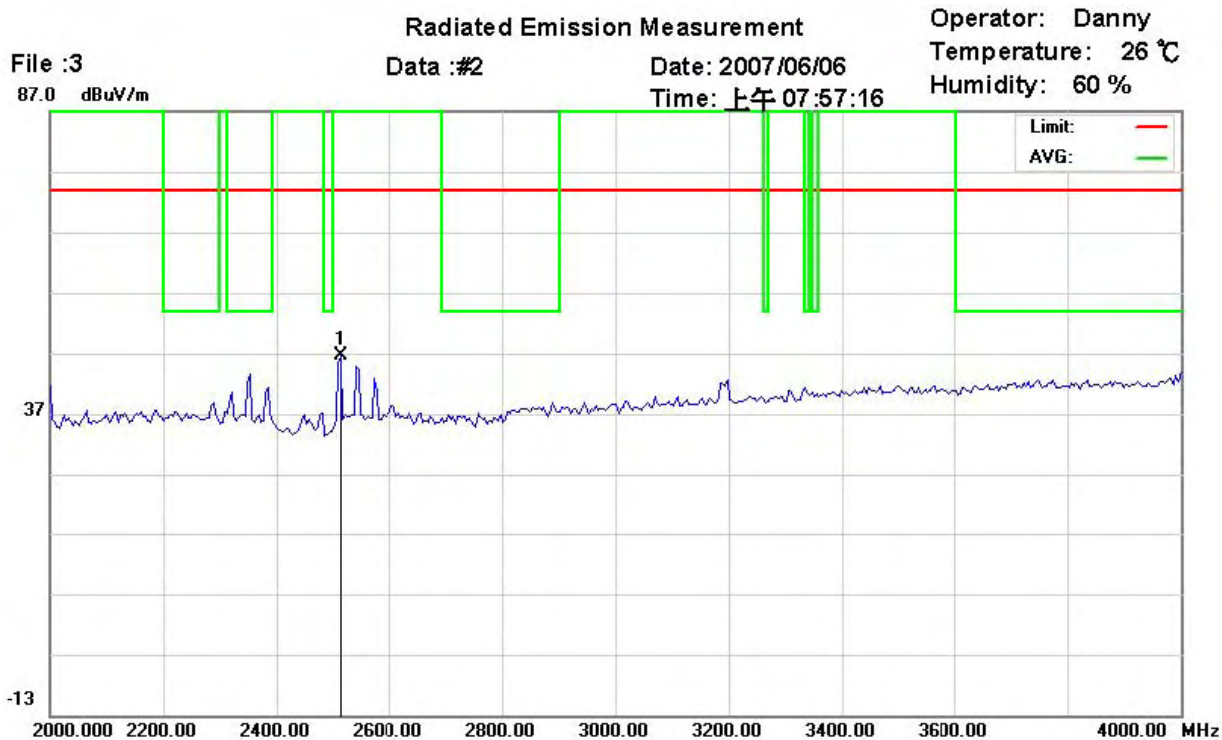

Registration number: W6M20703-7876-P-15
FCC ID: T9JRN41-1

Site : site #1
Condition : FCC 15.247
Company : W6M20703-7876
EUT Model: T9JRN41-1
Execute Program : CH78 TX
Note :

Polarization: *Horizontal*
Power : AC 110V/60Hz
Distance: 3m