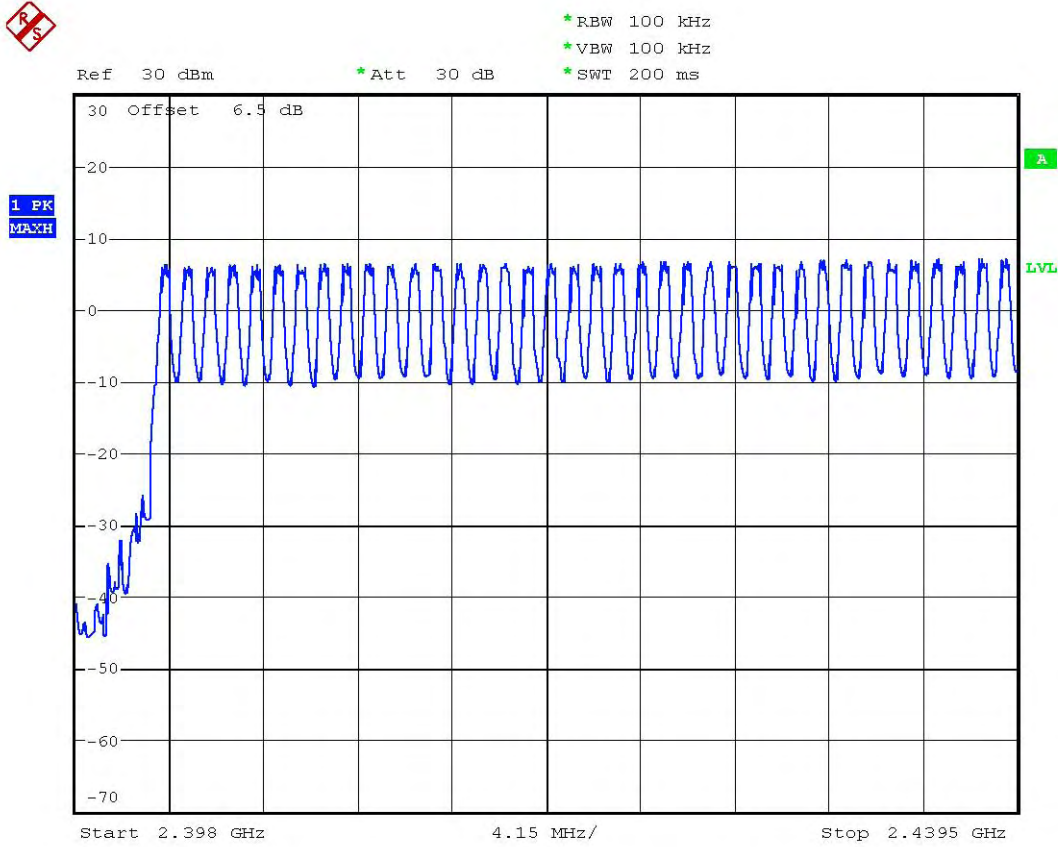

Registration number: W6M20703-7876-P-15
FCC ID: T9JRN41-1

NUMBER OF HOPPING CH0-37
Date: 15.JUN.2007 15:41:46