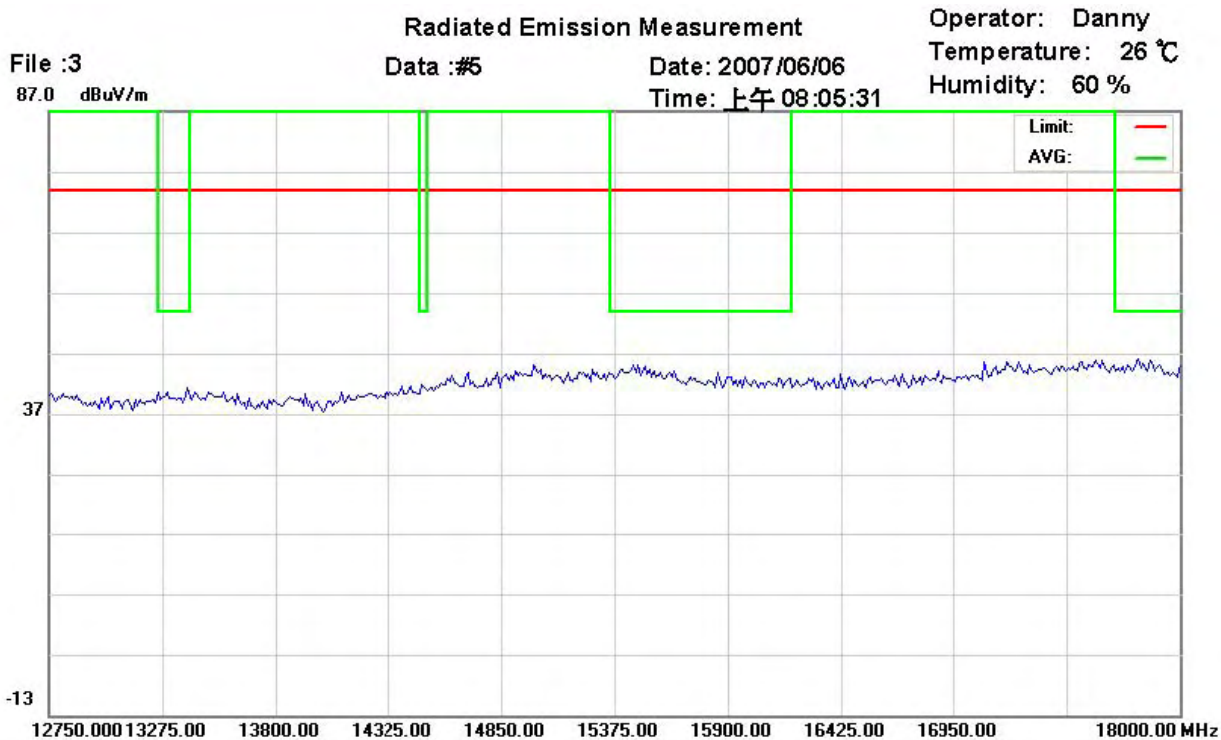

Registration number: W6M20703-7876-P-15
FCC ID: T9JRN41-1

Site : site #1
Condition : FCC 15.247
Company : W6M20703-7876
EUT Model: T9JRN41-1
Execute Program : CH78 TX
Note :

Polarization: *Horizontal*
Power : AC 110V/60Hz
Distance: 3m