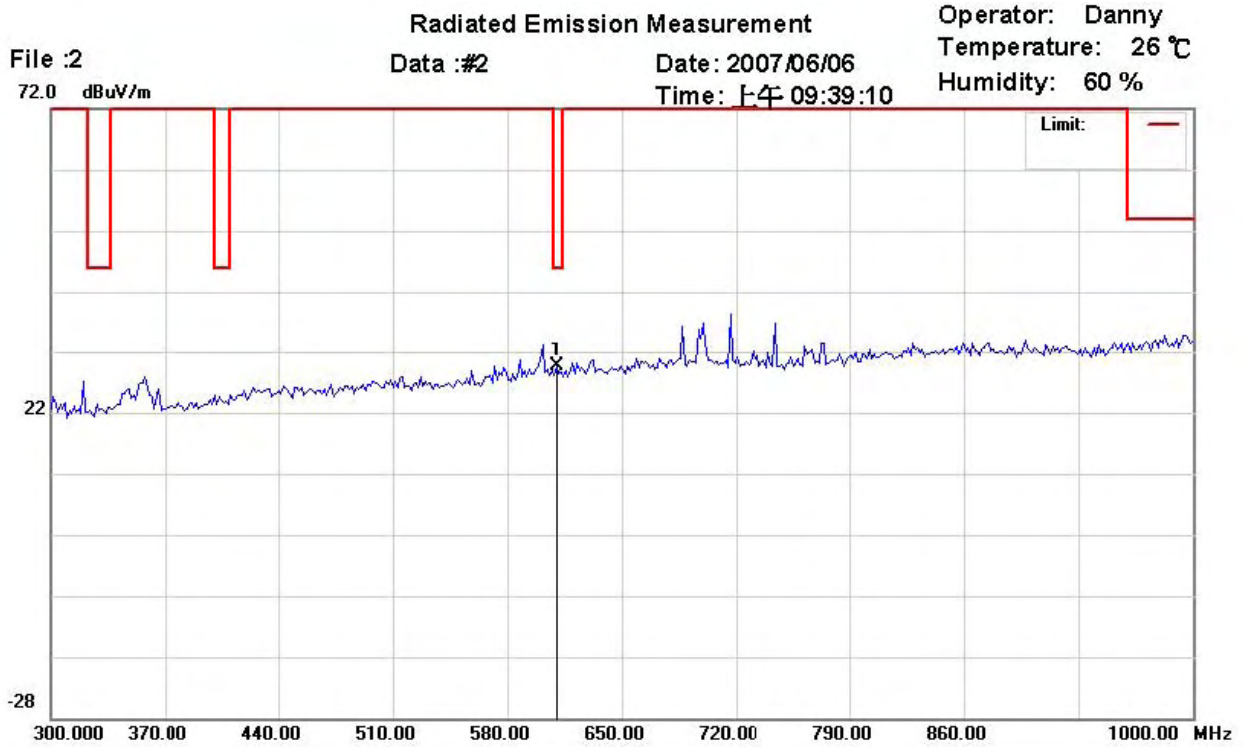

Registration number: W6M20703-7876-P-15
FCC ID: T9JRN41-1

Site : site #1
Condition : FCC 15.247
Company : W6M20703-7876
EUT Model: T9JRN41-1
Execute Program : CH39 TX
Note :

Polarization: *Vertical*
Power : AC 110V/60Hz
Distance: 3m