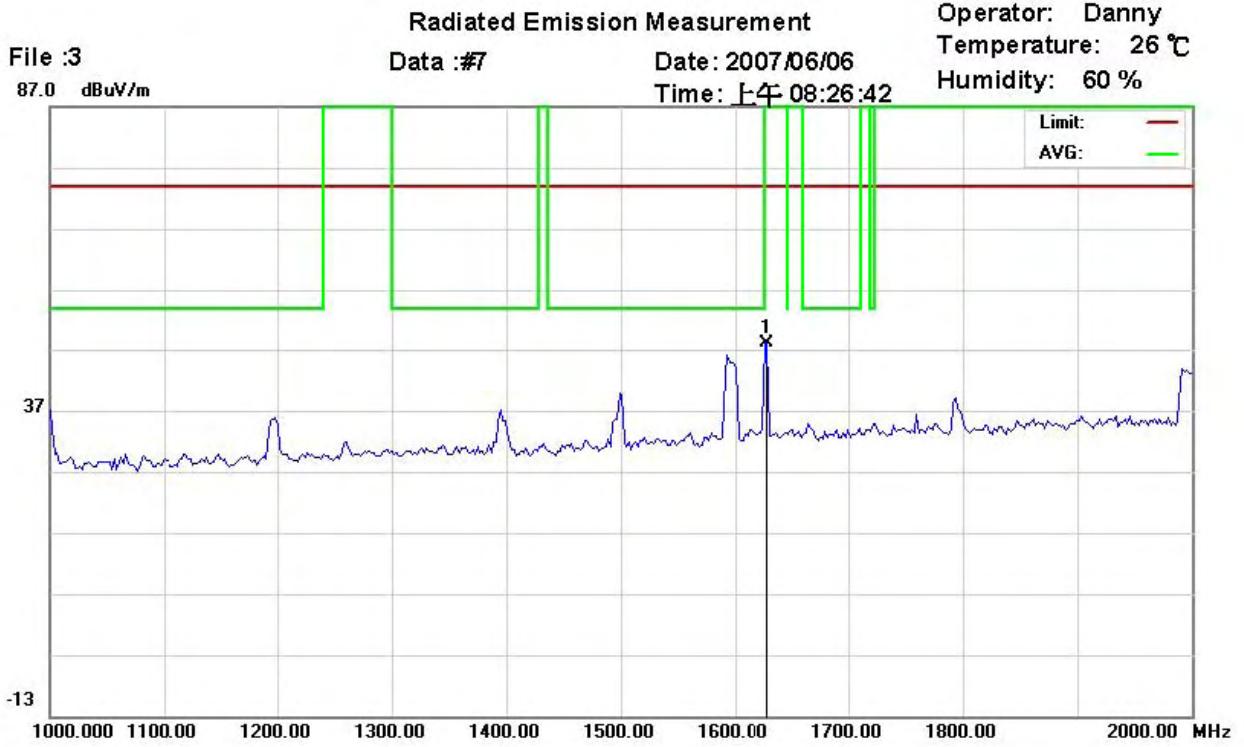

Registration number: W6M20703-7876-P-15
FCC ID: T9JRN41-1

Site : site #1
Condition : FCC 15.247
Company : W6M20703-7876
EUT Model: T9JRN41-1
Execute Program : CH39 TX
Note :

Polarization: *Vertical*
Power : AC 110V/60Hz
Distance: 3m