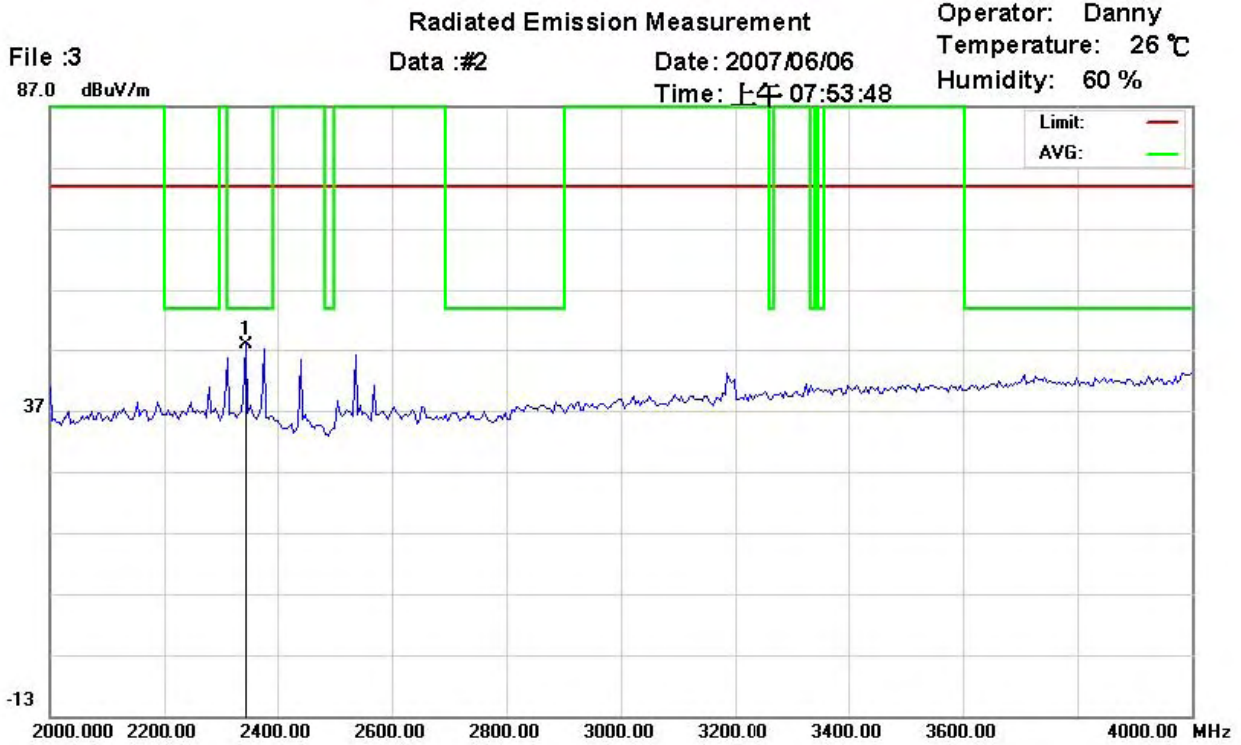

Registration number: W6M20703-7876-P-15
FCC ID: T9JRN41-1

Site : site #1
Condition : FCC 15.247
Company : W6M20703-7876
EUT Model: T9JRN41-1
Execute Program : CH39 TX
Note :

Polarization: *Horizontal*
Power : AC 110V/60Hz
Distance: 3m