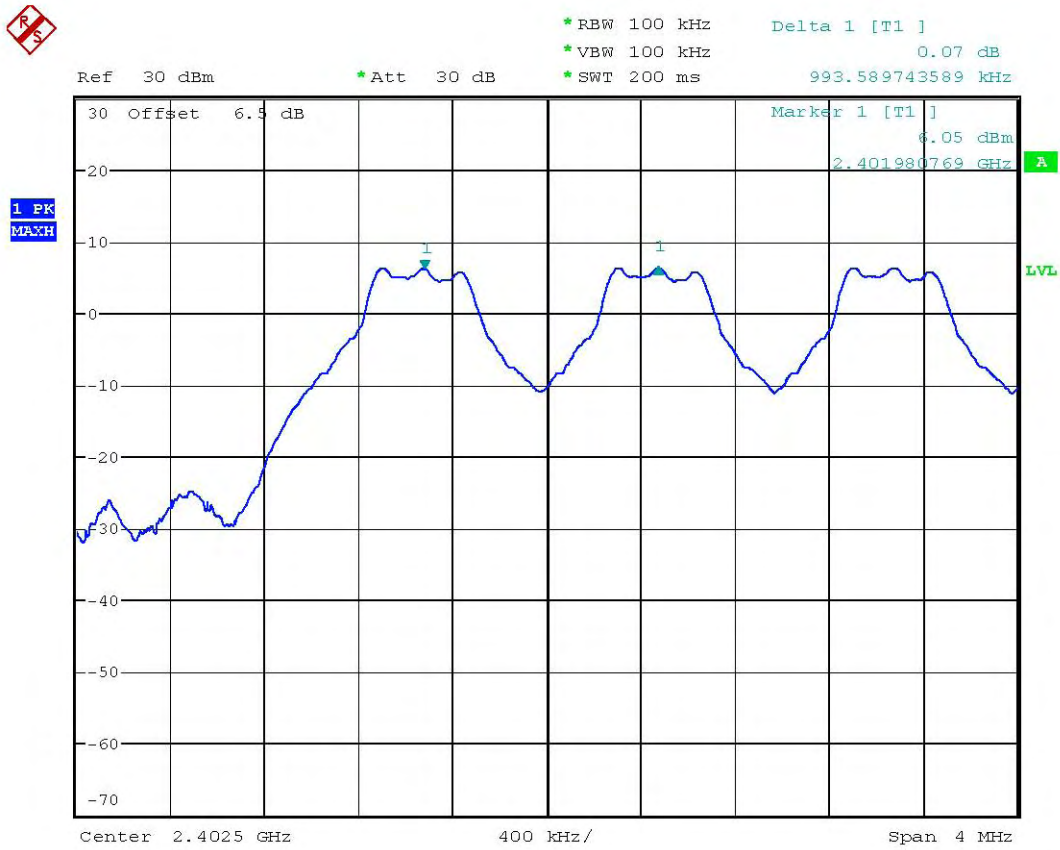

Registration number: W6M20703-7876-P-15
FCC ID: T9JRN41-1

FREQUENCY SEPARATION CH0
Date: 15.JUN.2007 14:49:21