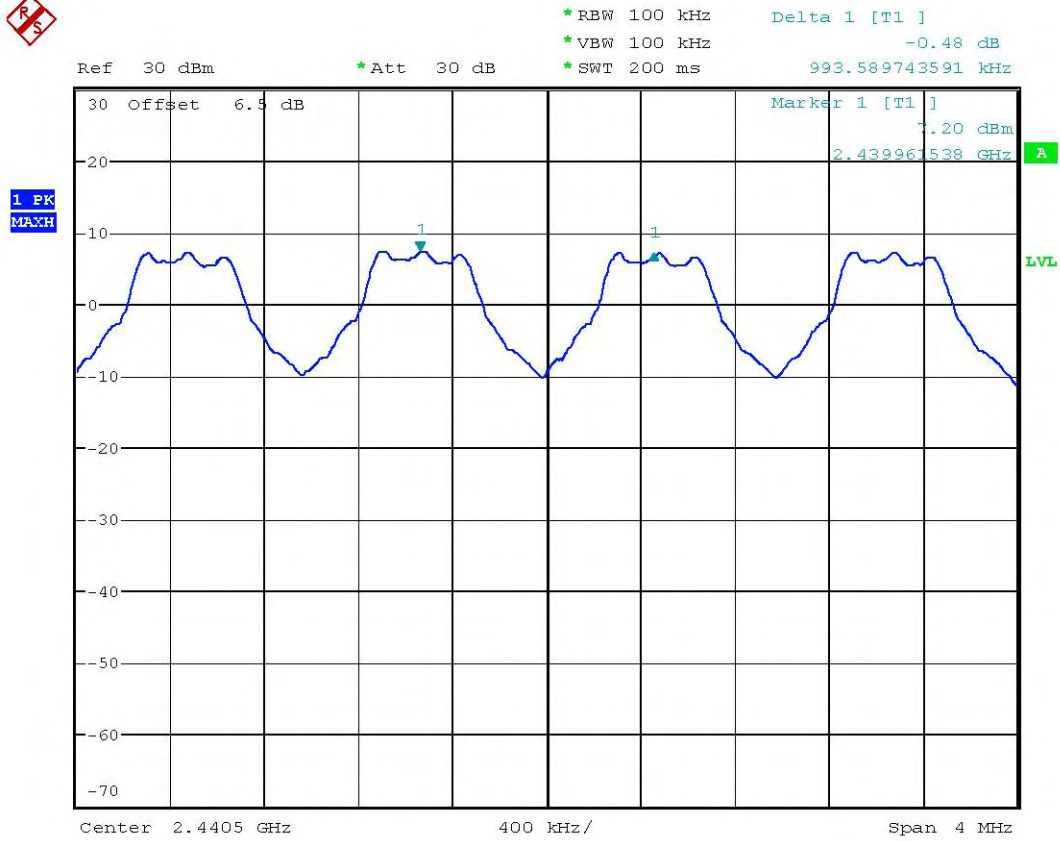

Registration number: W6M20703-7876-P-15
FCC ID: T9JRN41-1

FREQUENCY SEPARATION CH39
Date: 15.JUN.2007 14:50:20