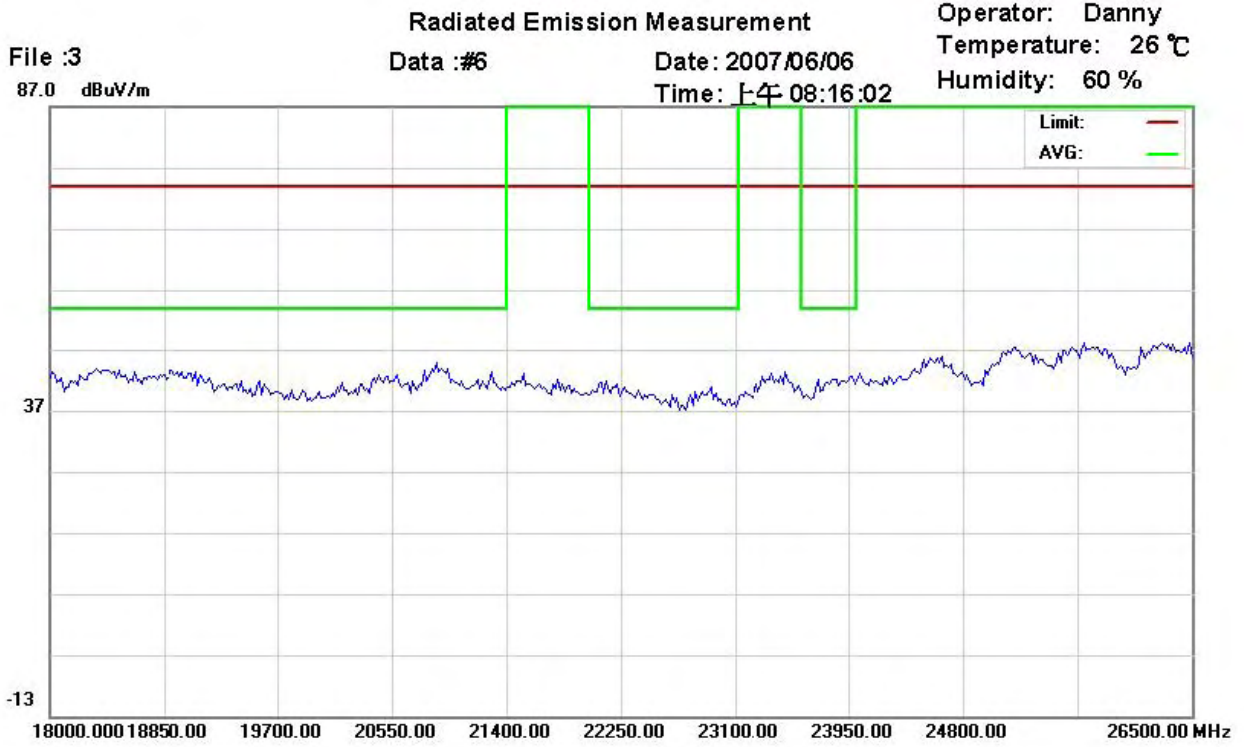

Registration number: W6M20703-7876-P-15
FCC ID: T9JRN41-1

Site : site #1
Condition : FCC 15.247
Company : W6M20703-7876
EUT Model: T9JRN41-1
Execute Program : CH39 TX
Note :

Polarization: *Horizontal*
Power : AC 110V/60Hz
Distance: 3m