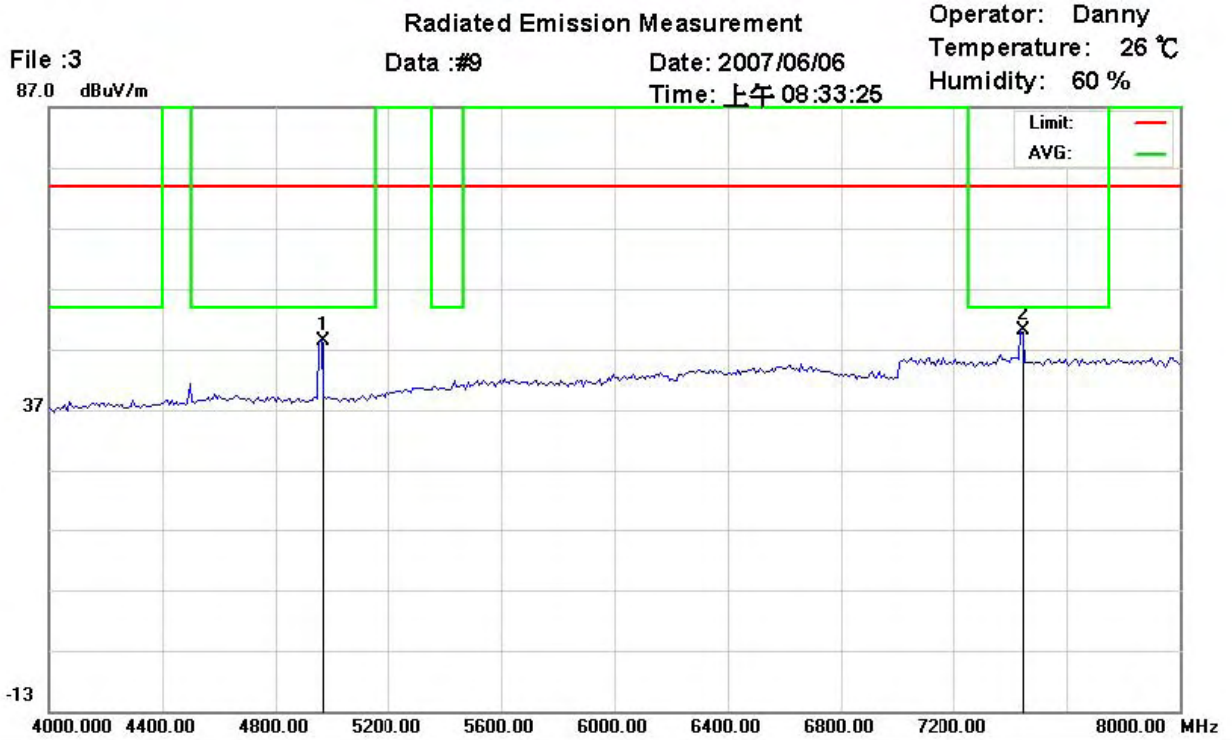

Registration number: W6M20703-7876-P-15
FCC ID: T9JRN41-1

Site : site #1
Condition : FCC 15.247
Company : W6M20703-7876
EUT Model: T9JRN41-1
Execute Program : CH78 TX
Note :

Polarization: *Vertical*
Power : AC 110V/60Hz
Distance: 3m