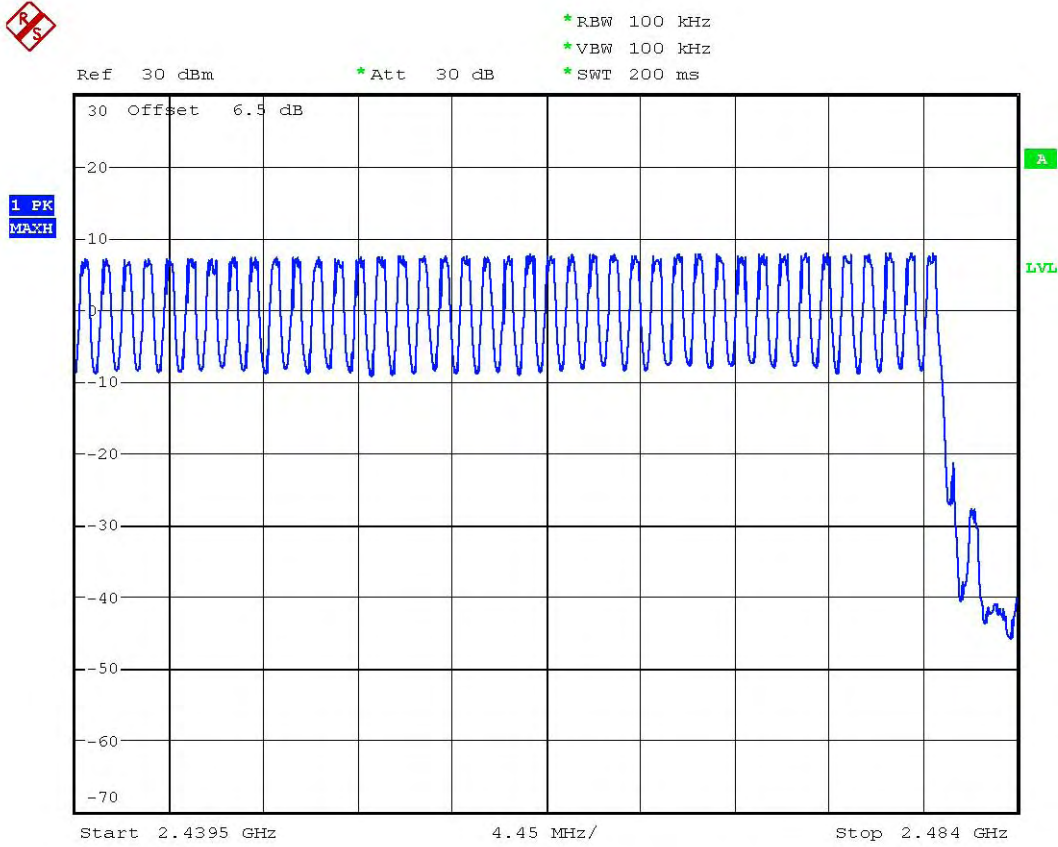

Registration number: W6M20703-7876-P-15
FCC ID: T9JRN41-1

NUMBER OF HOPPING CH38-78
Date: 15.JUN.2007 15:46:35

Registration number: W6M20703-7876-P-15
FCC ID: T9JRN41-1

DWELL TIME CH0 DH1(0.385ms * 250event = 96.25ms)