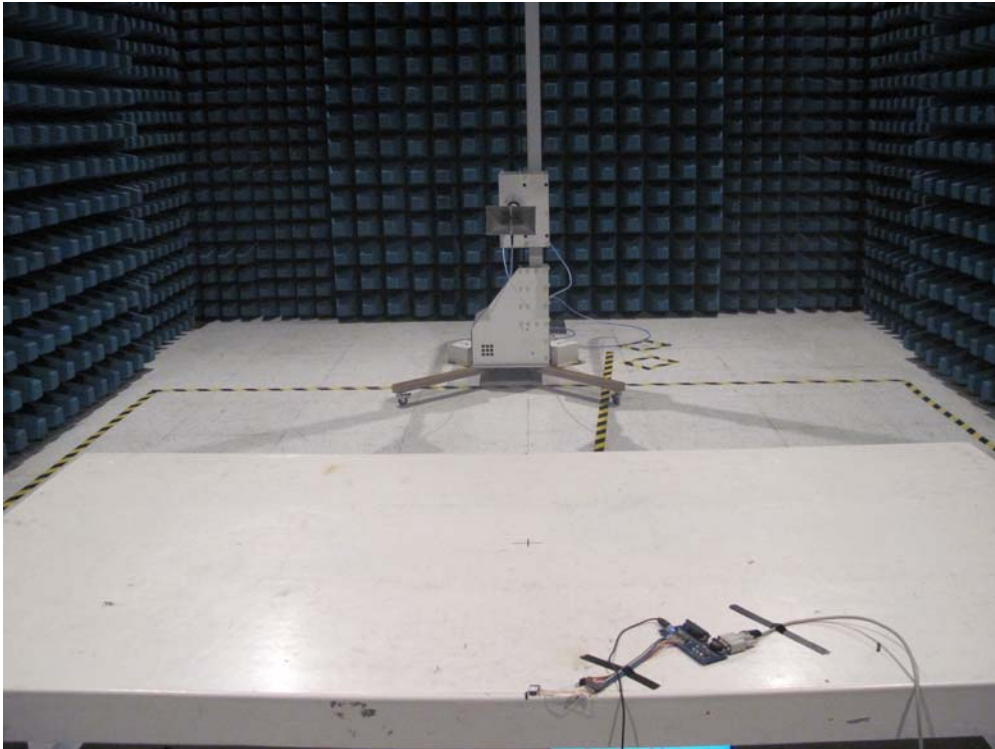

RN-42

Test Photograph for Conducted Emission of FCC P15

Description: Front View of Conducted Emission Test Setup

Description: Front View of Conducted Emission Test Setup

Description: Front View of Radiated Emission Test Setup for Below 1GHz

Description: Front View of Radiated Emission Test Setup for Above 1GHz

Description: Front View of Radiated Emission Test Setup for Above 18GHz