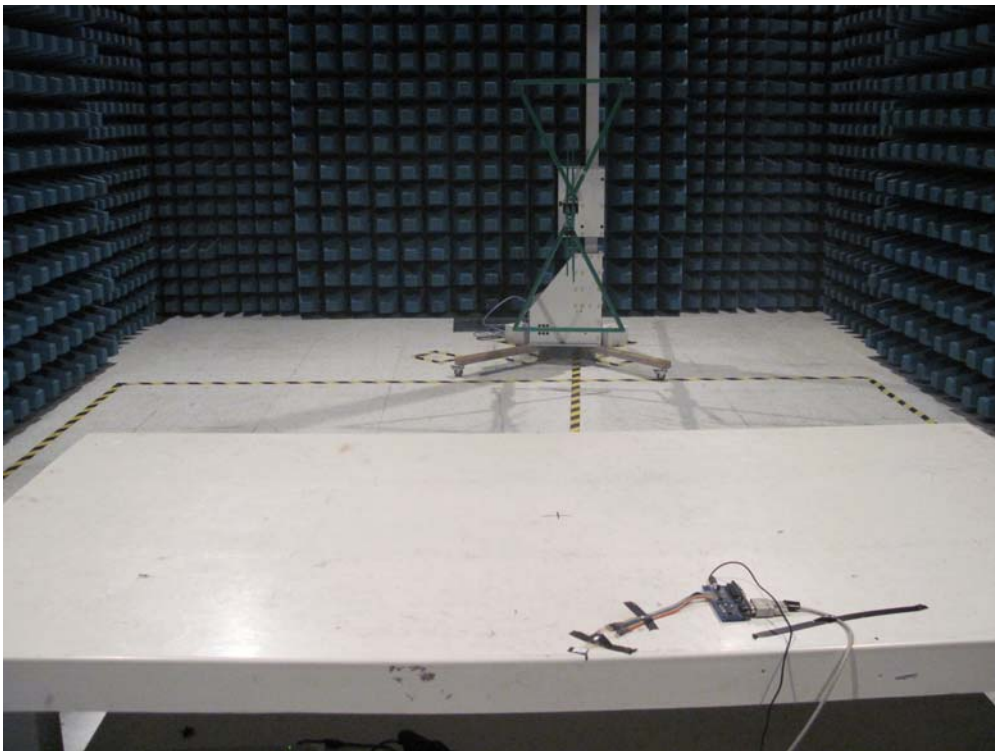

RN-42

Test Photograph for Conducted Emission of FCC P15

Description: Front View of Conducted Emission Test Setup

Description: Front View of Conducted Emission Test Setup

Description: Front View of Radiated Emission Test Setup for Below 1GHz

Description: Front View of Radiated Emission Test Setup for Above 1GHz

Description: Front View of Radiated Emission Test Setup for Above 18GHz