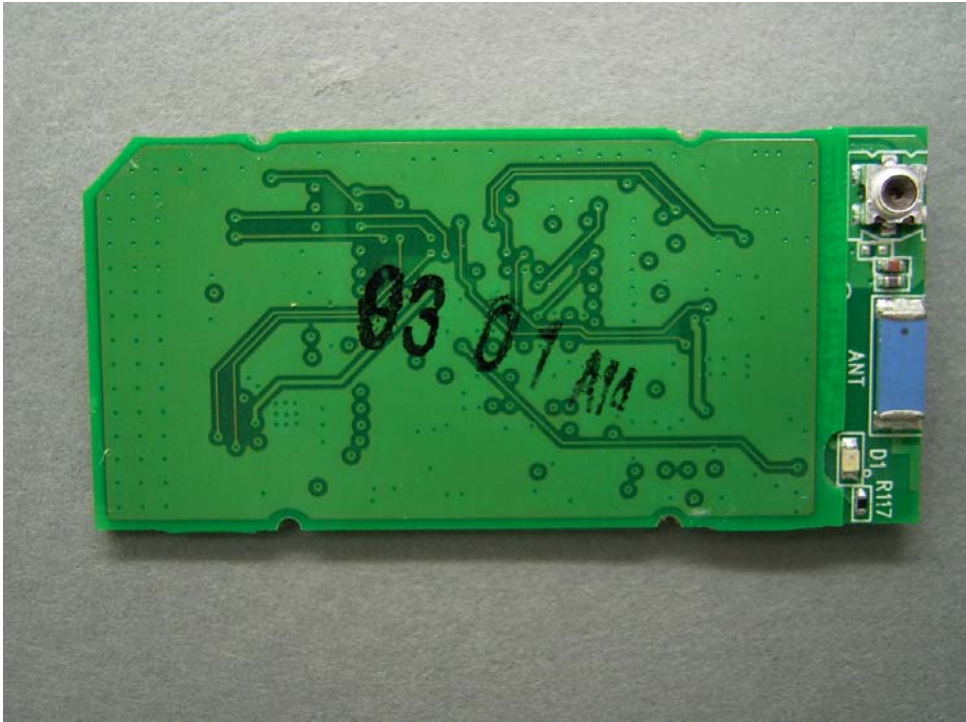

RICOH COMPANY, LTD.
FCC ID: T9F500SEW1
IC Number: 144I-500SEW1

Internal Photo

Front of WLAN

Rear of WLAN

Internal Board of WLAN (Side A)

Internal Board of WLAN (Side B)