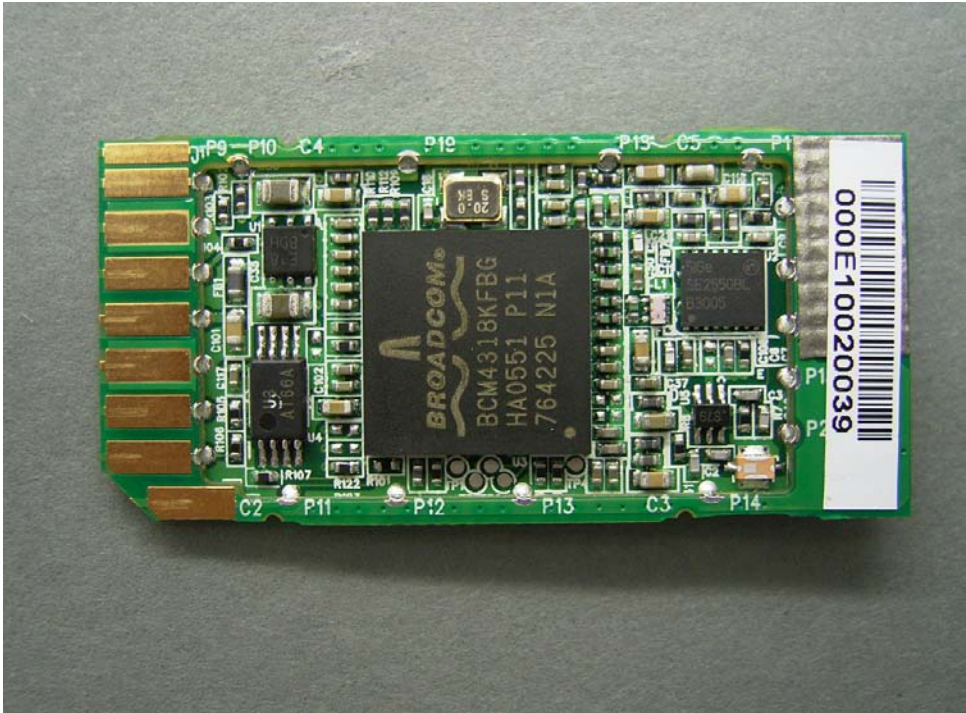

RICOH COMPANY, LTD.
FCC ID: T9F500SEW1
IC Number: 144I-500SEW1

Internal Photo

Front of WLAN

Rear of WLAN

Internal Board of WLAN (Side A)

Internal Board of WLAN (Side B)