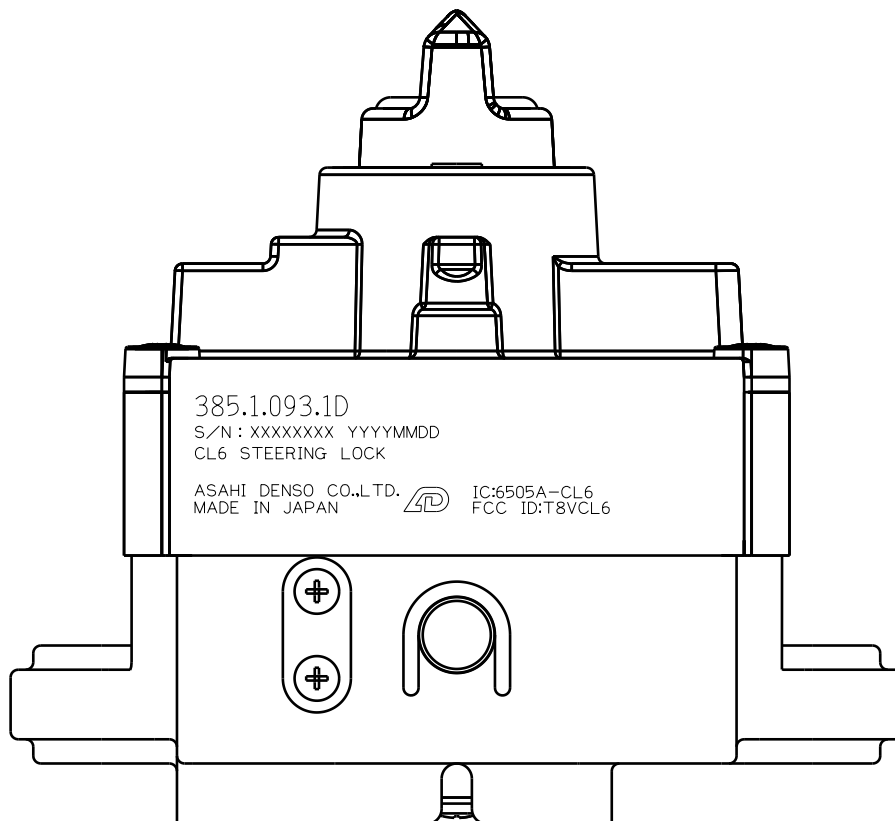

CL6 LABEL

CL6 is mounted to inside of the vehicle and end user can not see the label, so that it is not practicable to display the statement requested by FCC 15.19(a)(3) on CL6. For this reason, this statement is described in a user manual.