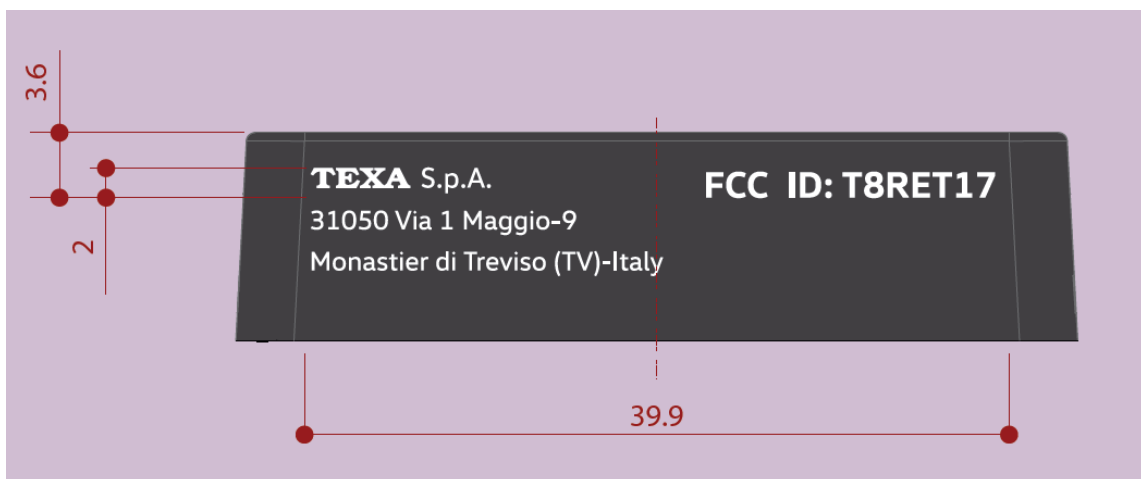

TEXA	Title	Rev
	eTruck LABEL	00

ETRUCK

LABEL

All rights reserved. No part of this document may be reproduced or distributed in any form or by any means without prior written permission of Texa S.p.A.