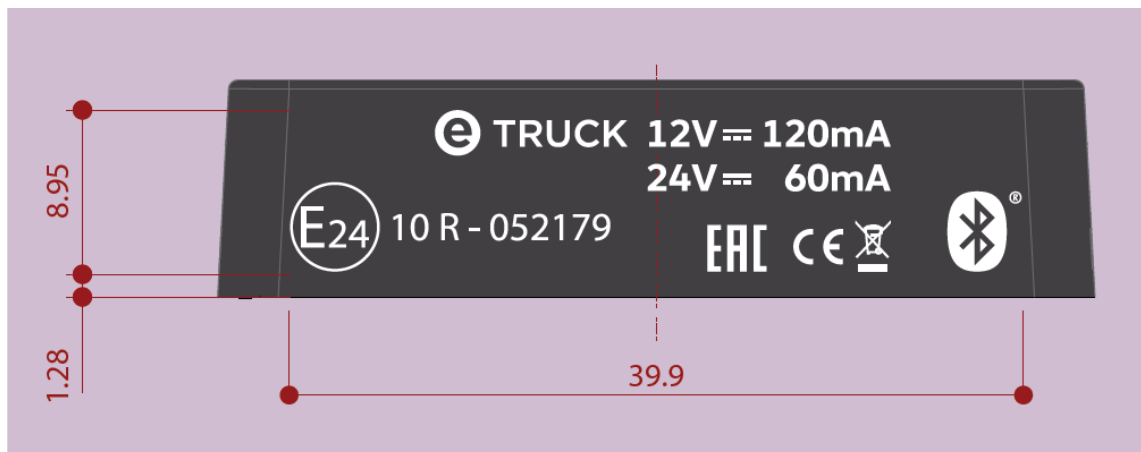

TEXA	Title	Rev
	eTruck LABEL	00

ETRUCK

LABEL

All rights reserved. No part of this document may be reproduced or distributed in any form or by any means without prior written permission of Texa S.p.A.