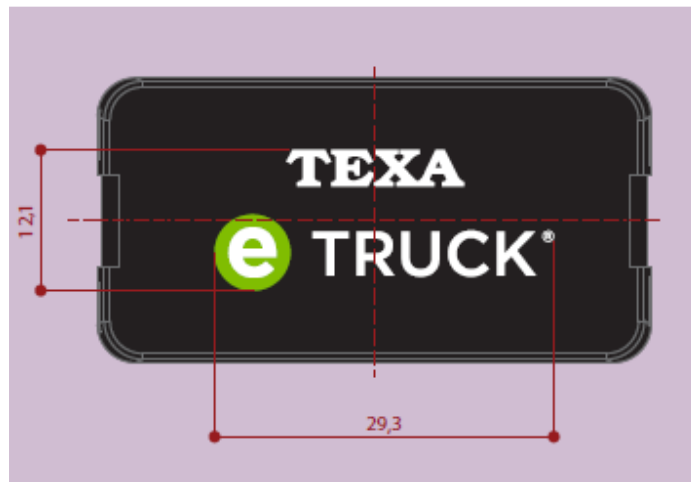

TEXA	Title	Rev
	eTruck LABEL	00

ETRUCK

LABEL

All rights reserved. No part of this document may be reproduced or distributed in any form or by any means without prior written permission of Texa S.p.A.