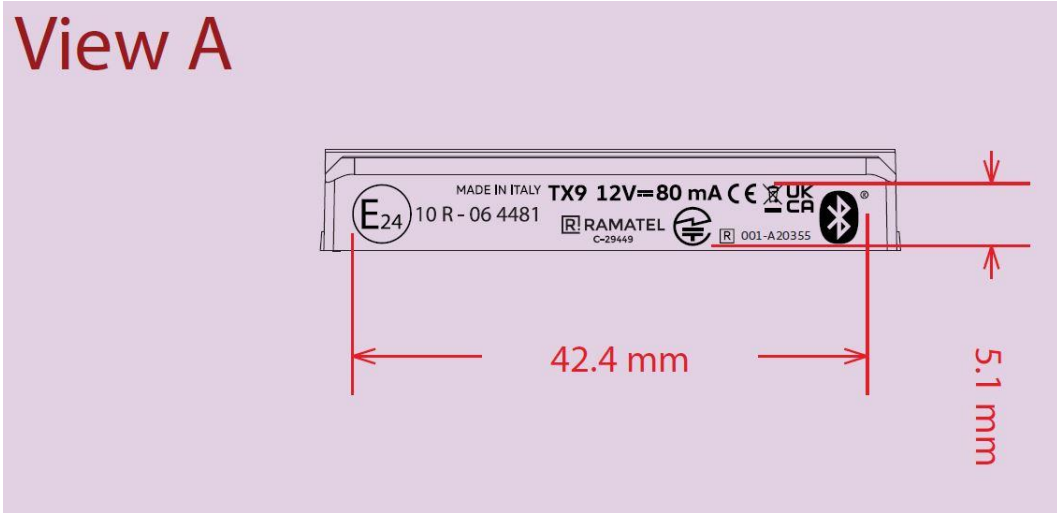

LABEL

View A

View B

TEXA	Title	Rev
	DataPlug 2.2 Label	00

Label for PN Volkswagen

Label for PN Audi

	Title	Rev
	DataPlug 2.2 Label	00

Visualisation of pad printing and label positioning on the product