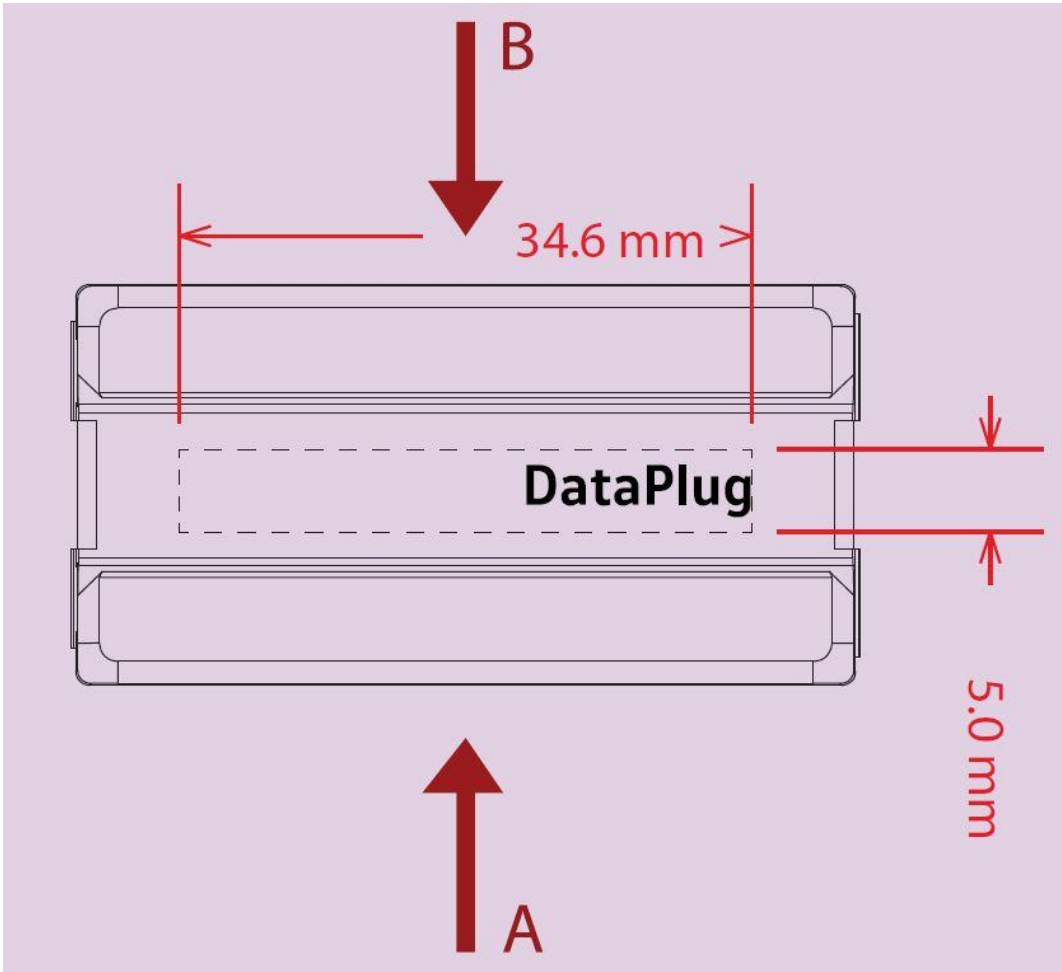

LABEL

View A

View B

TEXA	Title	Rev
	DataPlug 2.2 Label	00

Label for PN Volkswagen

Label for PN Audi

	Title	Rev
	DataPlug 2.2 Label	00

Visualisation of pad printing and label positioning on the product