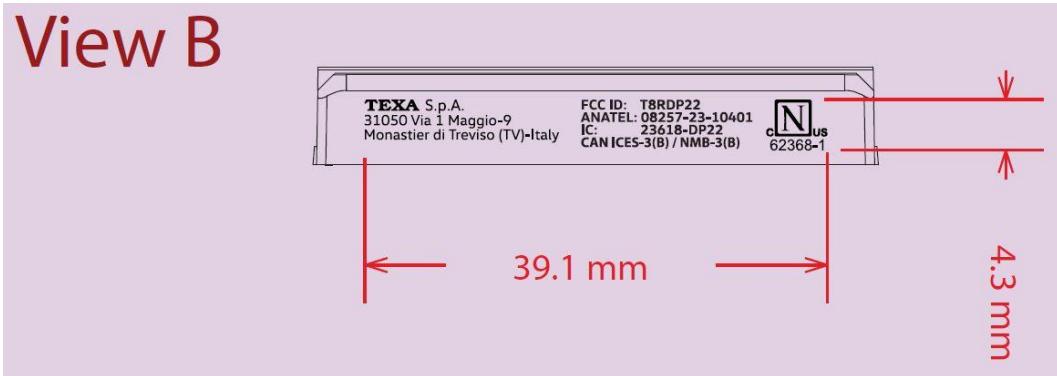

LABEL

View A

View B

TEXA	Title	Rev
	DataPlug 2.2 Label	00

Label for PN Volkswagen

Label for PN Audi

	Title	Rev
	DataPlug 2.2 Label	00

Visualisation of pad printing and label positioning on the product