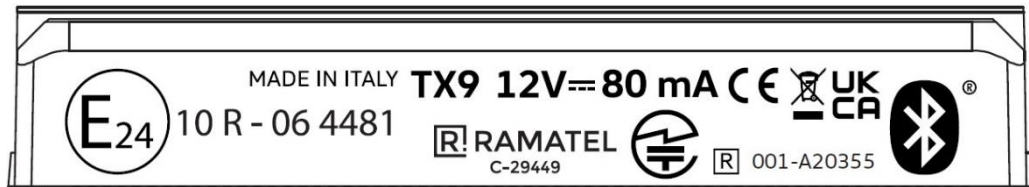

LABEL

View A

View B

TEXA	Title	Rev
	DataPlug 2.2 Label	00

Label for PN Volkswagen

Label for PN Audi

	Title	Rev
	DataPlug 2.2 Label	00

Visualisation of pad printing and label positioning on the product