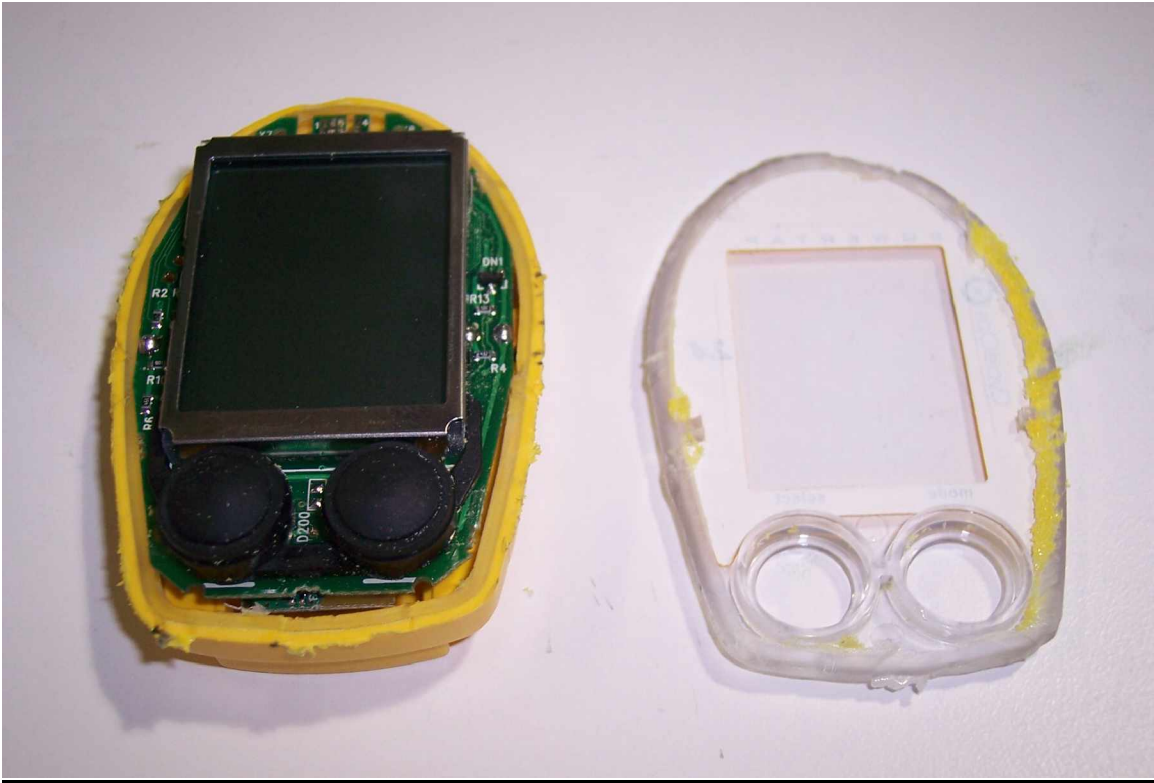

Company: Saris Cycling Group

Model: CPU+

Photo Description: **Front – Cover Removed**

Company: Saris Cycling Group

Model: CPU+

Photo Description: **Front – Cover Removed, Close-up**

Company: Saris Cycling Group

Model: CPU+

Photo Description: SL2.4 RF module in CPU+ Host Unit