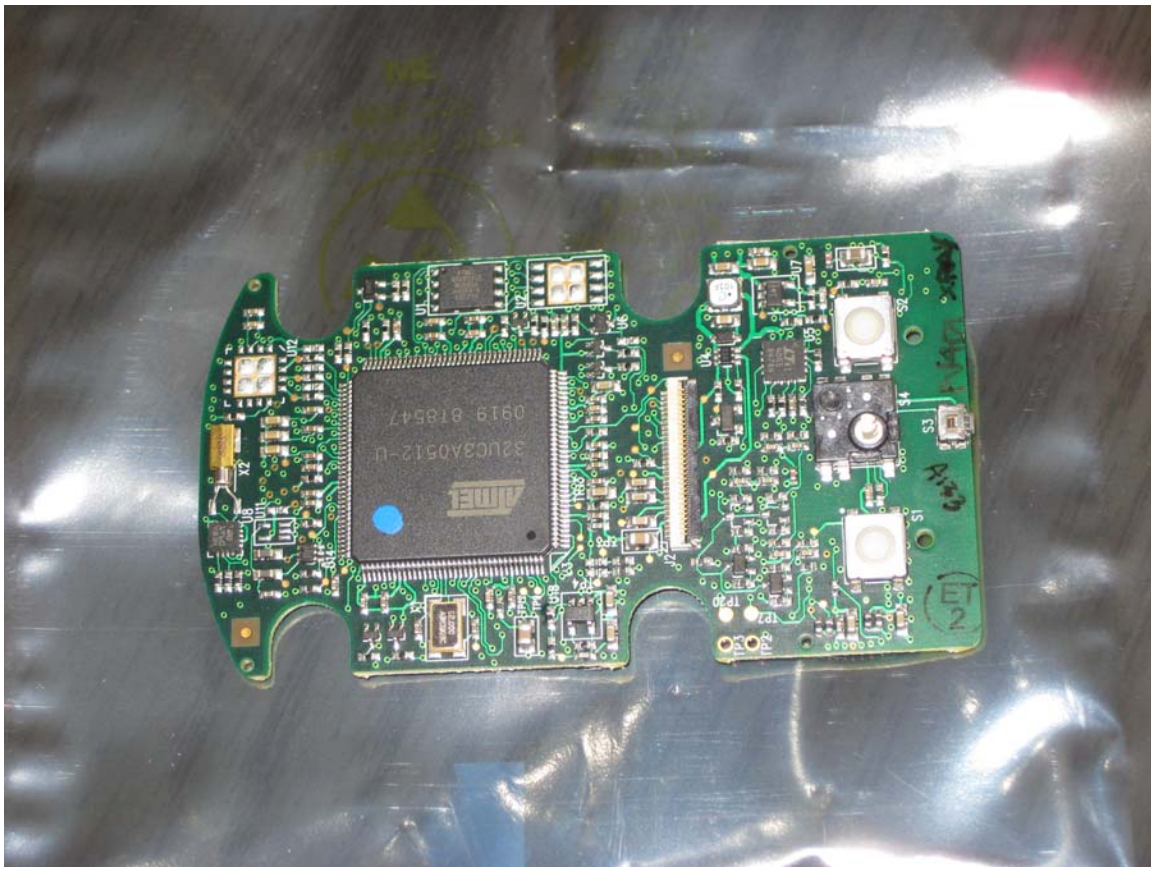

Company: Saris Cycling Group Inc.
Model: Joule 2.0
Photo Description: **Front removed**

Company: Saris Cycling Group Inc.
Model: Joule 2.0
Photo Description: **Back removed**

Company: Saris Cycling Group Inc.
Model: Joule 2.0
Photo Description: Disassembled Unit

Company: Saris Cycling Group Inc.
Model: Joule 2.0
Photo Description: PC Board side 1

Company: Saris Cycling Group Inc.

Model: Joule 2.0

Photo Description: **PC Board side 2**