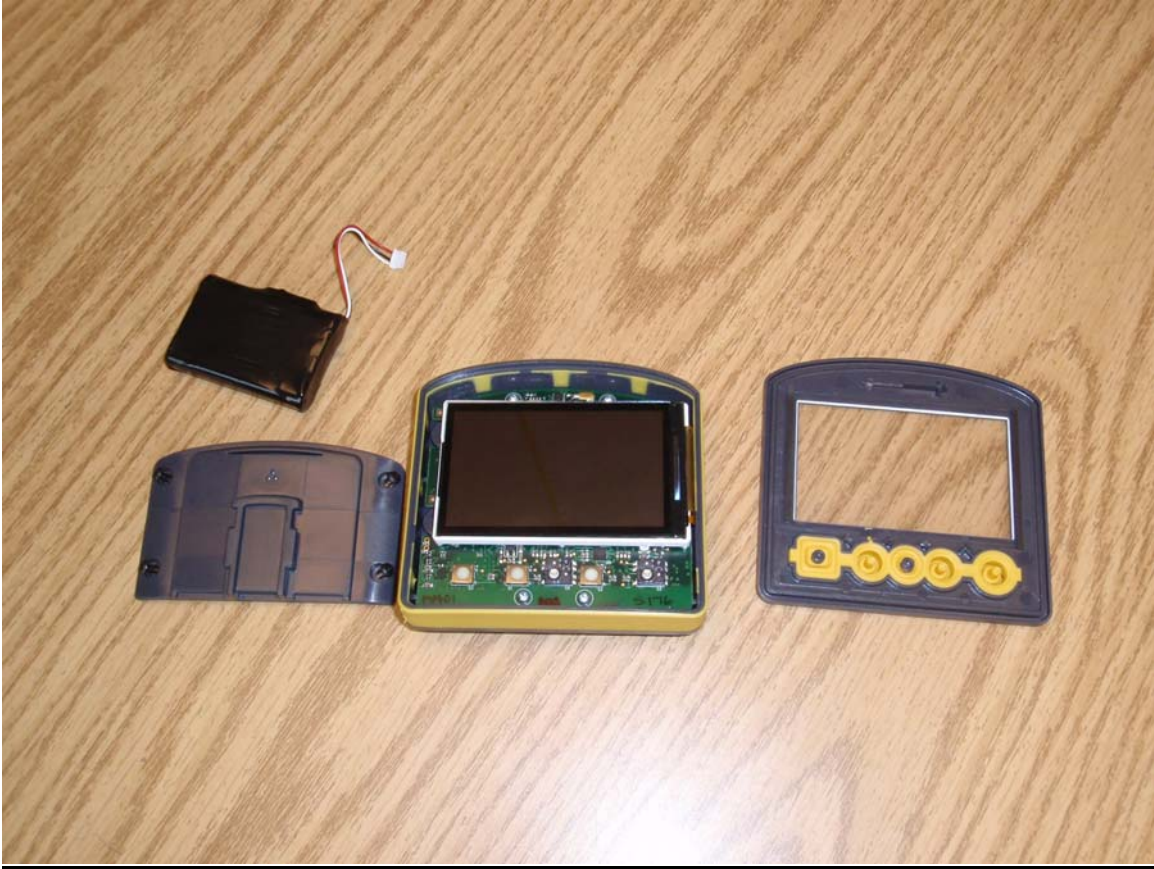

Company: Saris Cycling Group Inc.

Model: Joule 3.0

Photo Description: **Back – with battery still inside**

Company: Saris Cycling Group Inc.

Model: Joule 3.0

Photo Description: **Back – with battery removed**

Company: Saris Cycling Group Inc.

Model: Joule 3.0

Photo Description: **Front panel removed**

Company: Saris Cycling Group Inc.

Model: Joule 3.0

Photo Description: **Front panel & display removed**

Company: Saris Cycling Group Inc.
Model: Joule 3.0
Photo Description: **Disassembled unit**