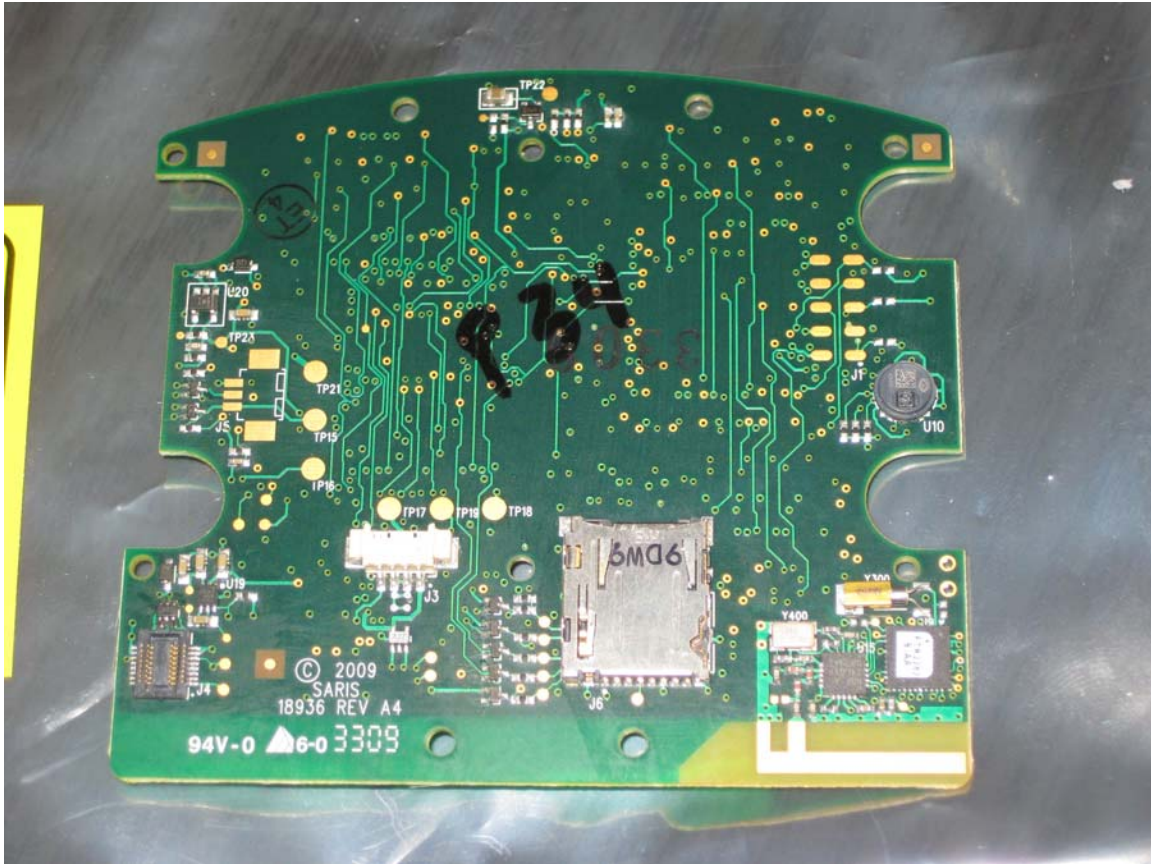

Company: Saris Cycling Group Inc.
Model: Joule 3.0
Photo Description: PC Board – Side 1