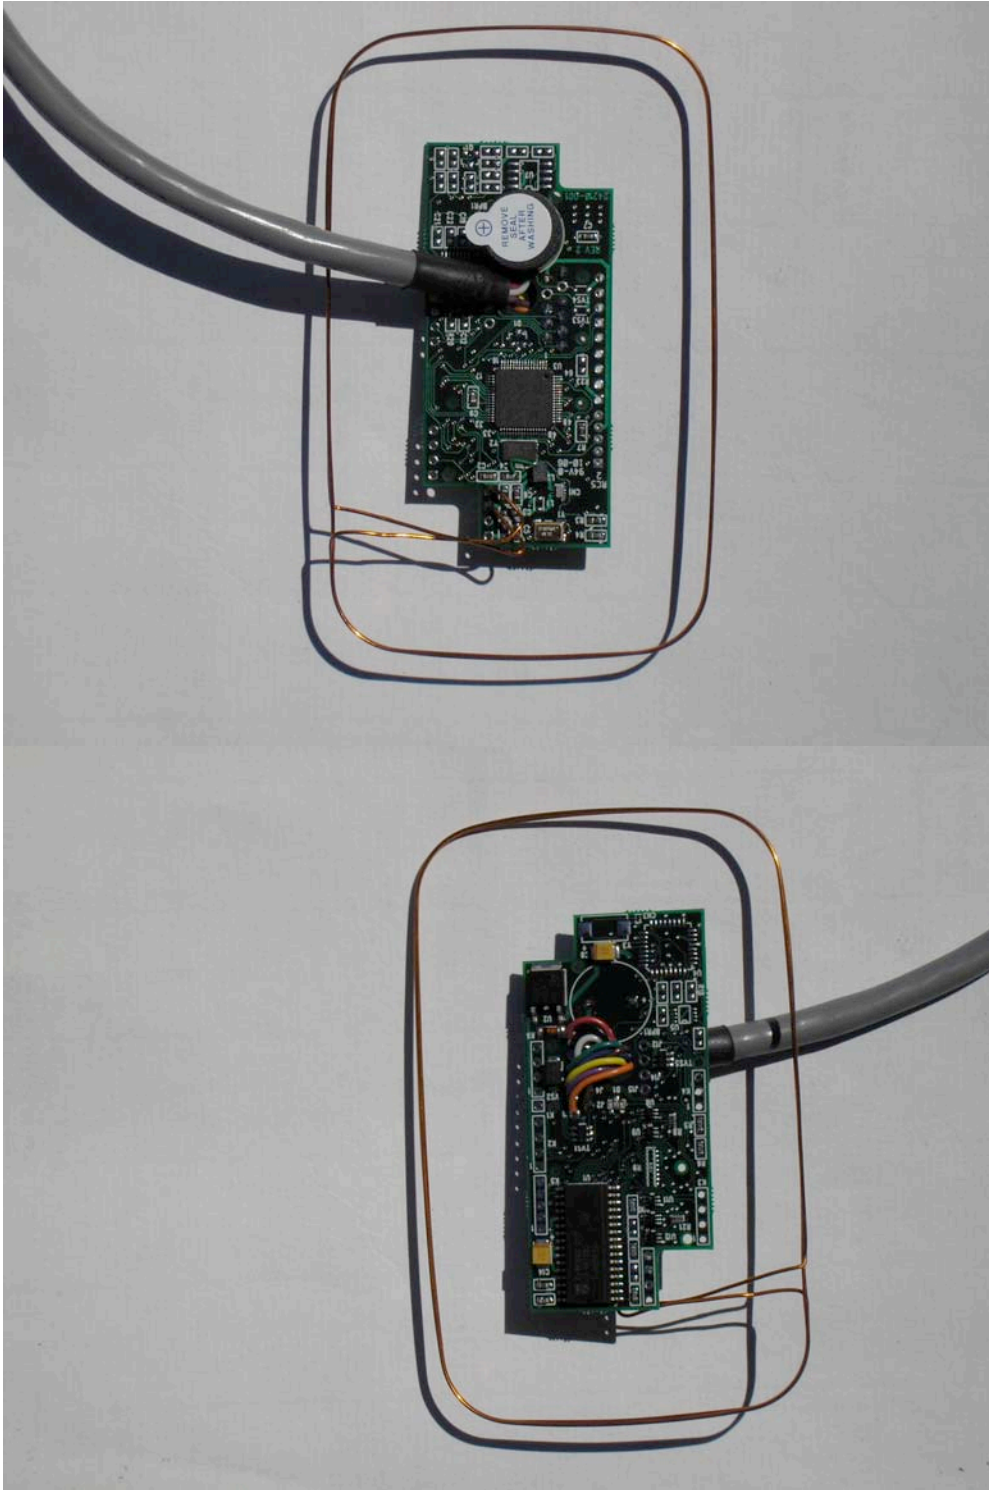

Product Photographs – Internal Views

Applicant: Farpointe Data Inc.
FCC ID: T8I-DELTA
Model No.: Delta 3

Applicant: Farpointe Data Inc.
FCC ID: T8I-DELTA
Model No.: Delta 5

Applicant: Farpointe Data Inc.
FCC ID: T8I-DELTA
Model No.: Delta 6.4
Keypad portion

Applicant: Farpointe Data Inc.
FCC ID: T8I-DELTA
Model No.: Delta 6.4
Keypad portion

Applicant: Farpointe Data Inc.
FCC ID: T8I-DELTA
Model No.: Delta 6.4
RF transmitter board