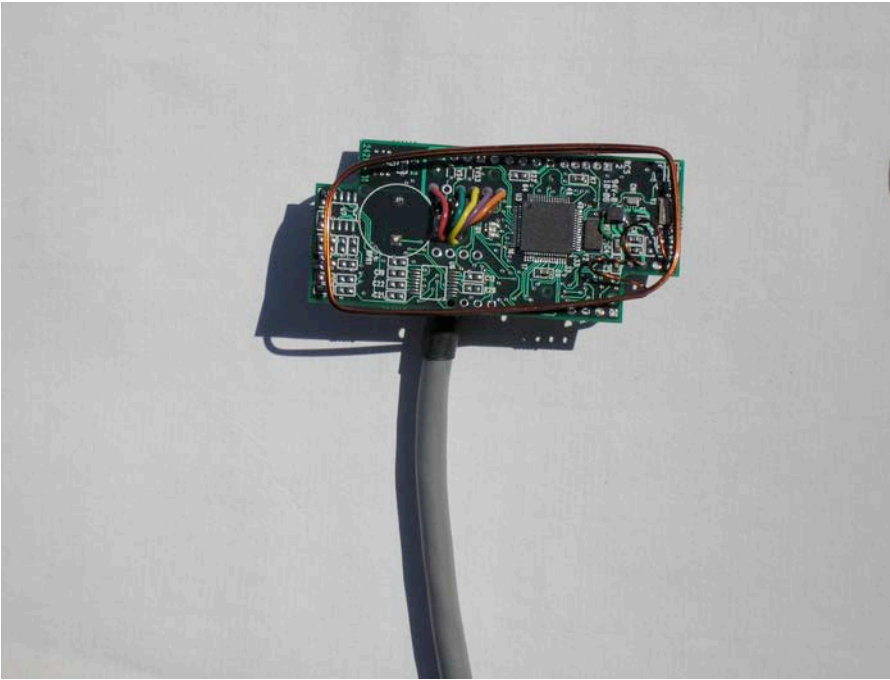

Product Photographs – Internal Views

Applicant: Farpointe Data Inc.
FCC ID: T8I-DELTA
Model No.: Delta 3

Applicant: Farpointe Data Inc.
FCC ID: T8I-DELTA
Model No.: Delta 5

Applicant: Farpointe Data Inc.
FCC ID: T8I-DELTA
Model No.: Delta 6.4
Keypad portion

Applicant: Farpointe Data Inc.
FCC ID: T8I-DELTA
Model No.: Delta 6.4
Keypad portion

Applicant: Farpointe Data Inc.
FCC ID: T8I-DELTA
Model No.: Delta 6.4
RF transmitter board