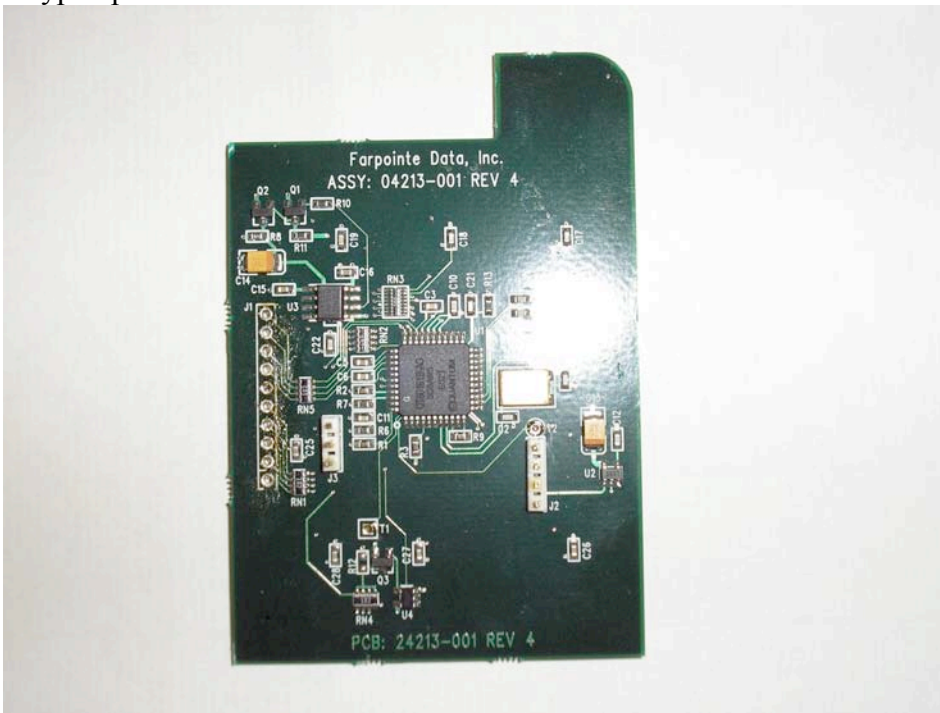

Product Photographs – Internal Views

Applicant: Farpointe Data Inc.
FCC ID: T8I-DELTA
Model No.: Delta 3

Applicant: Farpointe Data Inc.
FCC ID: T8I-DELTA
Model No.: Delta 5

Applicant: Farpointe Data Inc.
FCC ID: T8I-DELTA
Model No.: Delta 6.4
Keypad portion

Applicant: Farpointe Data Inc.
FCC ID: T8I-DELTA
Model No.: Delta 6.4
Keypad portion

Applicant: Farpointe Data Inc.
FCC ID: T8I-DELTA
Model No.: Delta 6.4
RF transmitter board