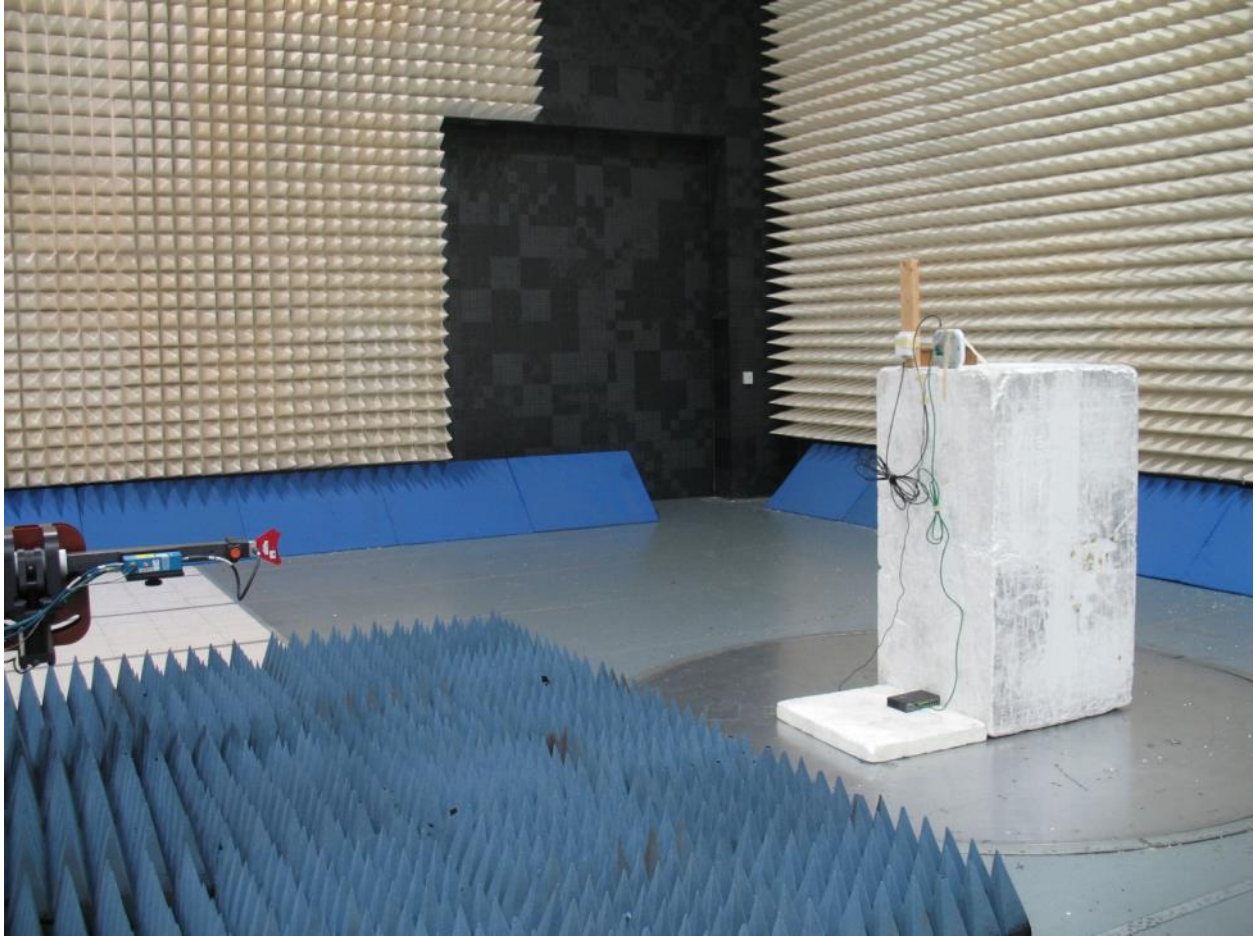

Unintentional Emissions, 1GHz-18GHz, PCTEL (Maxrad) MC2400PTMSMA Ceiling Mount Antenna

Unintentional Emissions, 1GHz-18GHz, Mobile Mark (Comtelco) CMTB36247V Wall Mount Antenna

Radiated Spurious Emissions, 1GHz-40GHz, Mobile Mark (Comntelco) CMTBS2400XL3 Omnidirectional Antenna