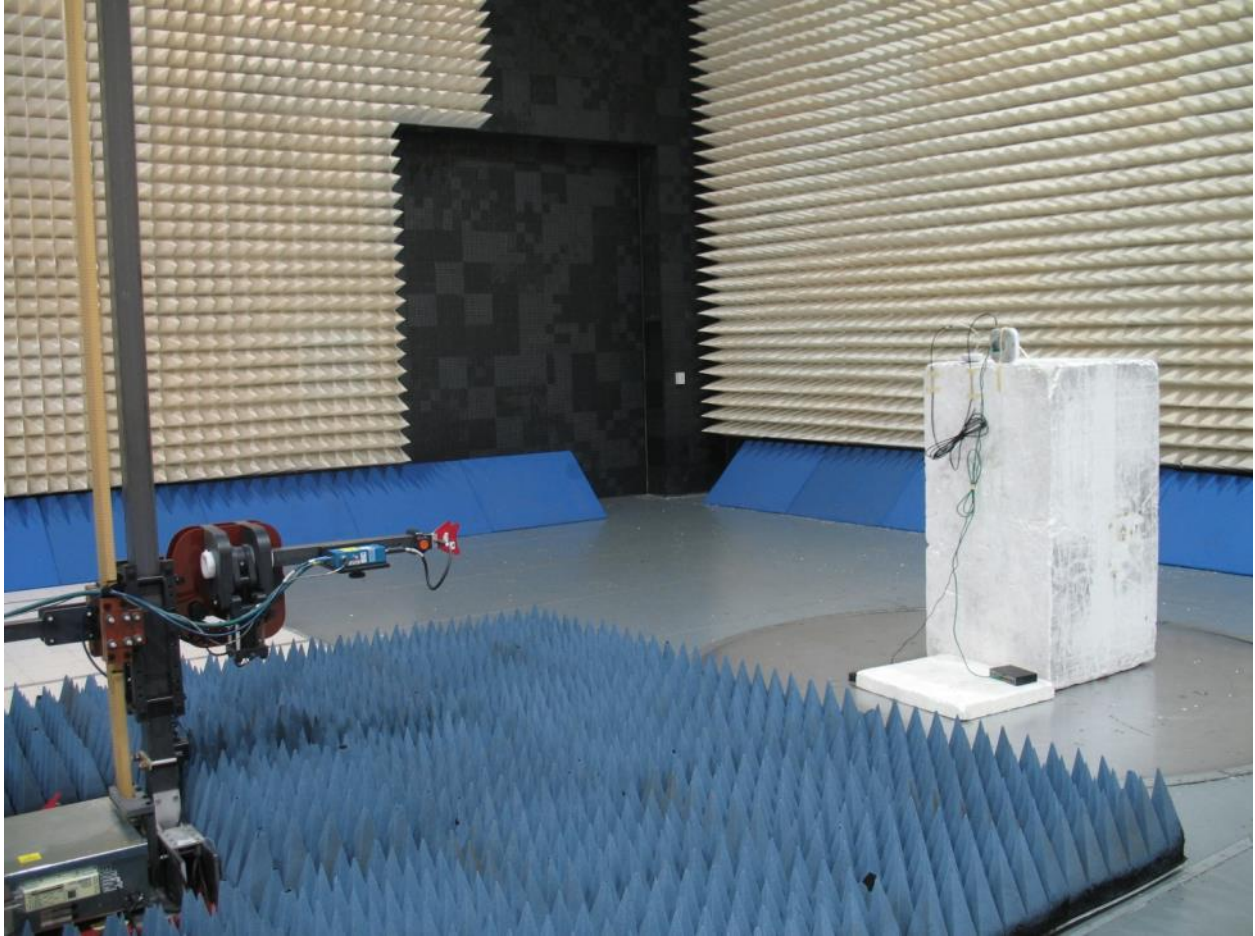

Radiated Spurious Emissions, 1GHz-40GHz, Pulse W1030W Antennas

Radiated Spurious Emissions, 1GHz-40GHz, PTEL (Maxrad) MC2400PTMSMA Ceiling Mount Antenna