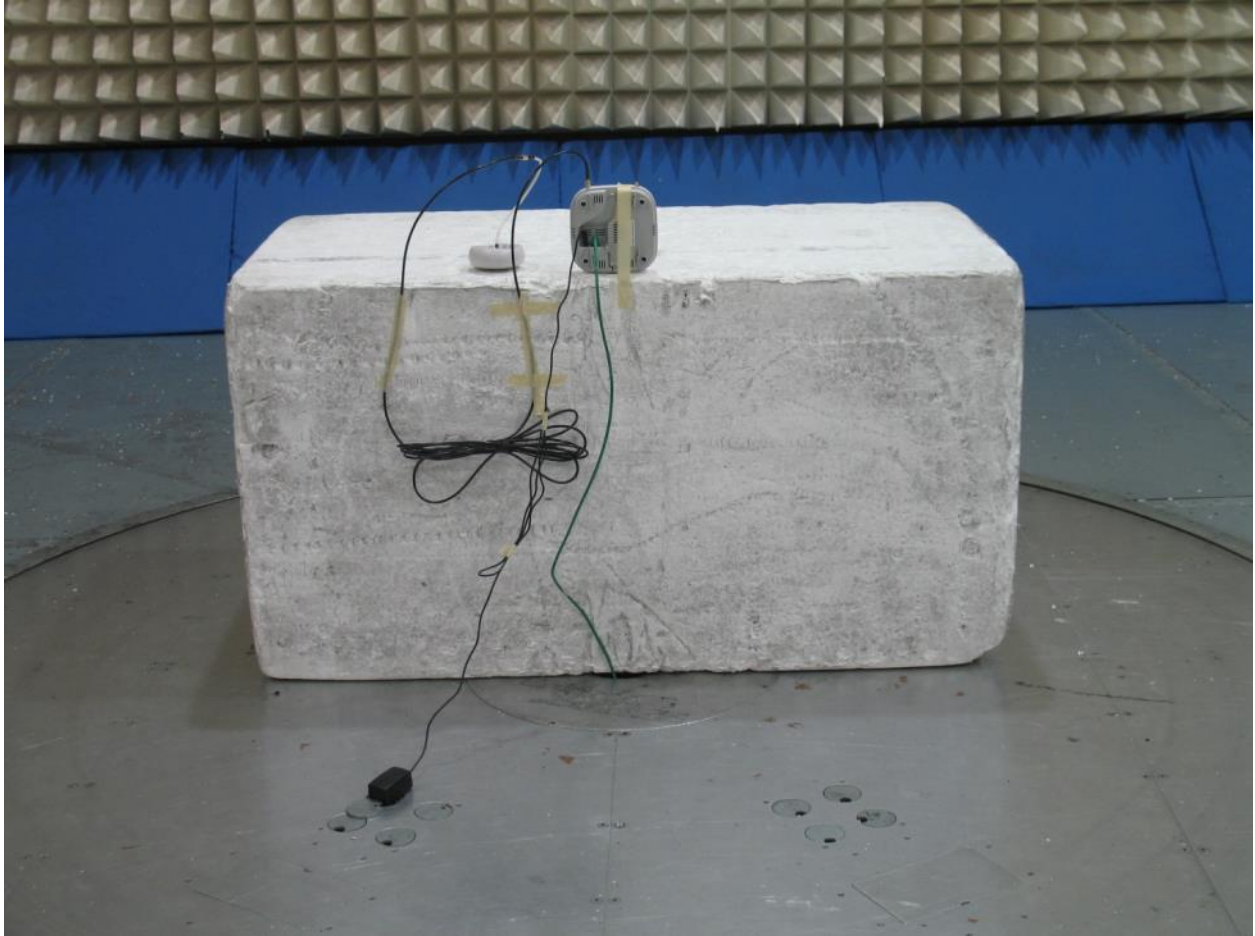

Setup – Pulse W1030W Antennas

Setup - PCTEL (Maxrad) MC2400PTMSMA Ceiling Mount Antenna

Setup - Mobile Mark (Comtelco) CMTB36247V Wall Mount Antenna

Setup - Mobile Mark (Comtelco) CMTBS2400XL3 Omnidirectional Antenna

Unintentional Emissions, 30MHz-1GHz, Pulse W1030W Antennas

Unintentional Emissions, 30MHz-1GHz, PCTEL (Maxrad) MC2400PTMSMA Ceiling Mount Antenna

Unintentional Emissions, 30MHz-1GHz, Mobile Mark (Comtelco) CMTB36247V Wall Mount Antenna