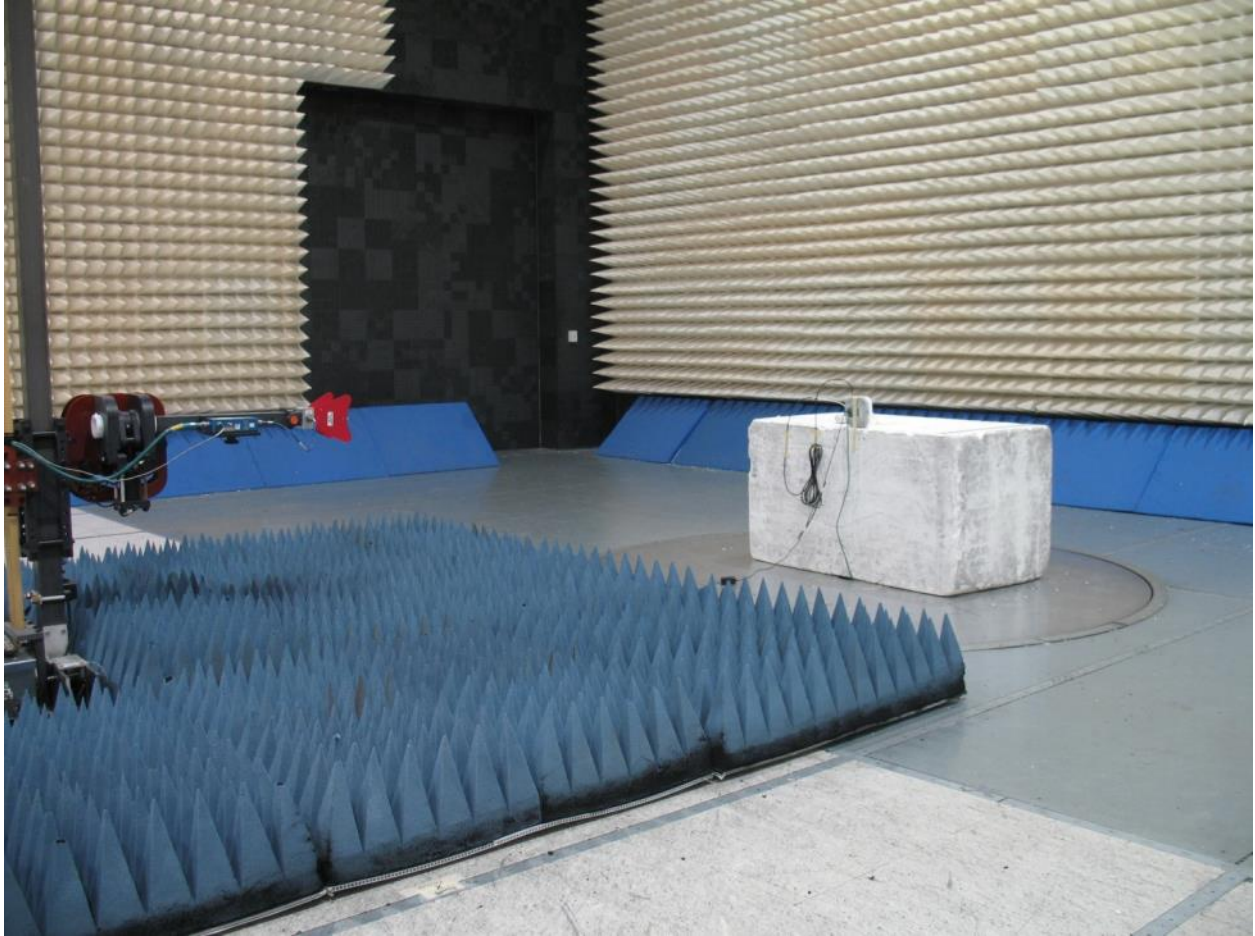

Unintentional Emissions, 1GHz-18GHz, PCTEL (Maxrad) MC2400PTMSMA Ceiling Mount Antenna

Unintentional Emissions, 1GHz-18GHz, Mobile Mark (Comtelco) CMTB36247V Wall Mount Antenna

Radiated Spurious Emissions, 1GHz-40GHz, Mobile Mark (Comntelco) CMTBS2400XL3 Omnidirectional Antenna