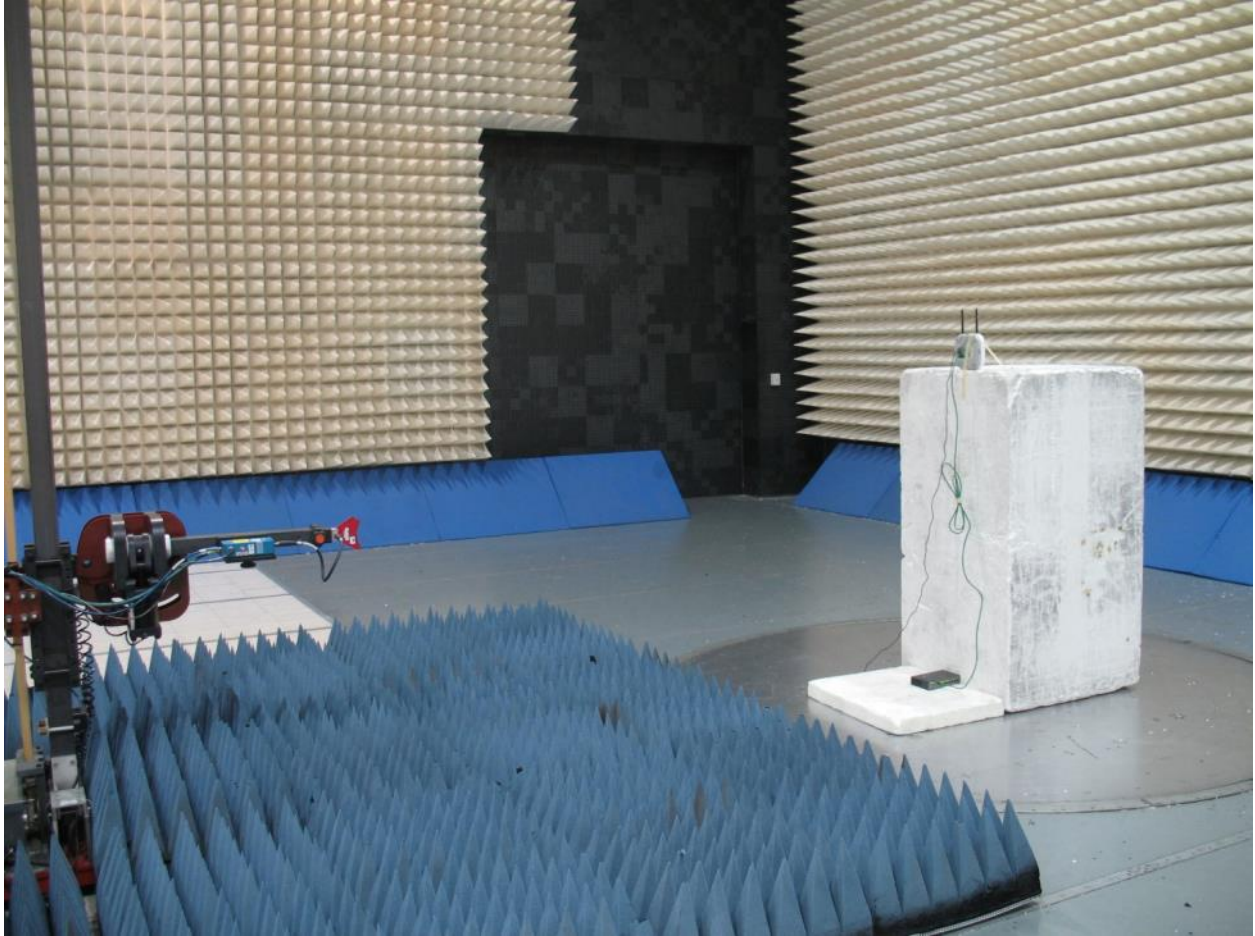

Radiated Spurious Emissions, 1GHz-40GHz, Mobile Mark (Comtelco) CMTB36247V Wall Mount Antenna

Radiated Spurious Emissions, 1GHz-40GHz, Pulse W1030W Antennas