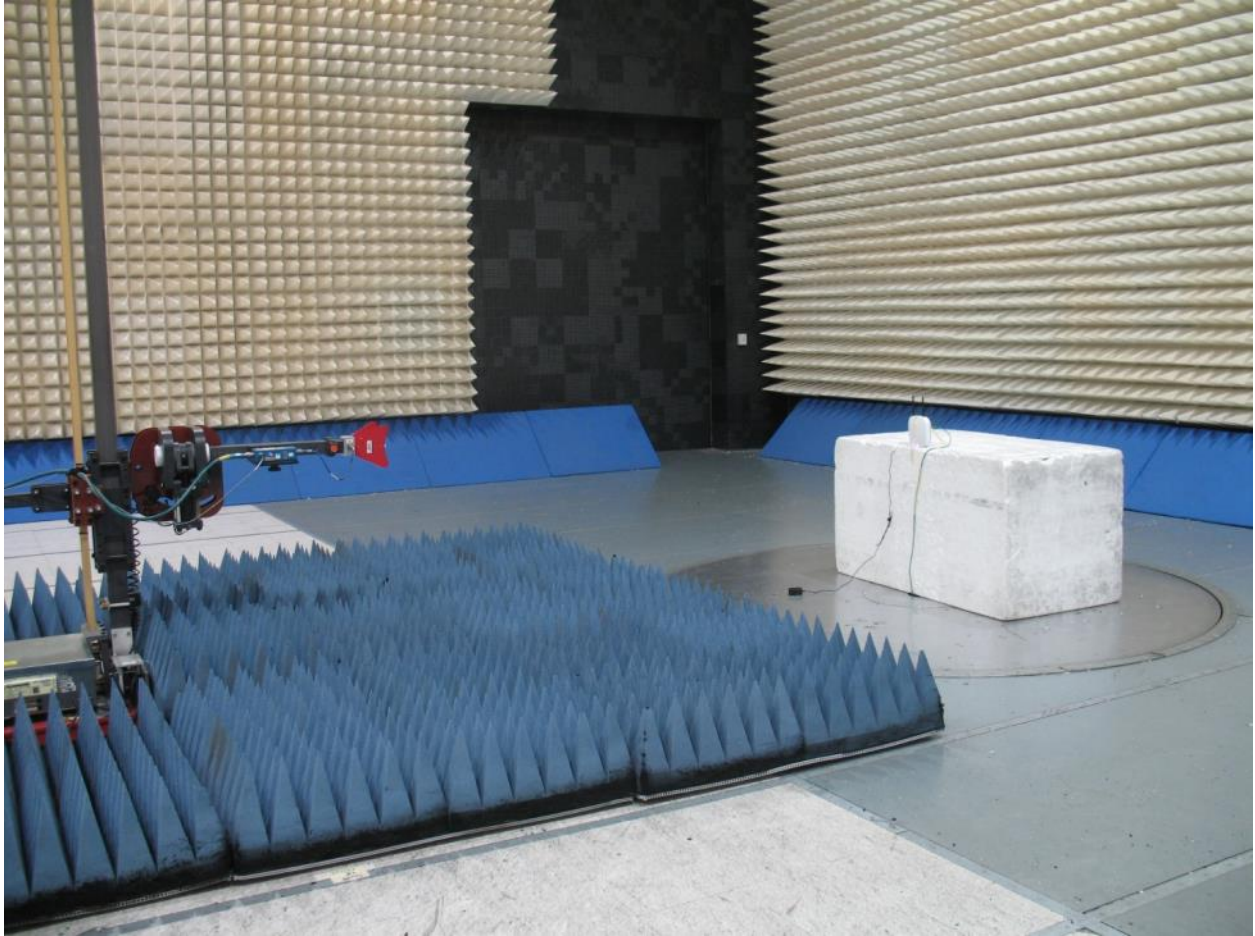

Unintentional Emissions, 30MHz-1GHz, Mobile Mark (Comntelco) CMTBS2400XL3 Omnidirectional Antenna

Unintentional Emissions, 1GHz-18GHz, Pulse W1030W Antennas