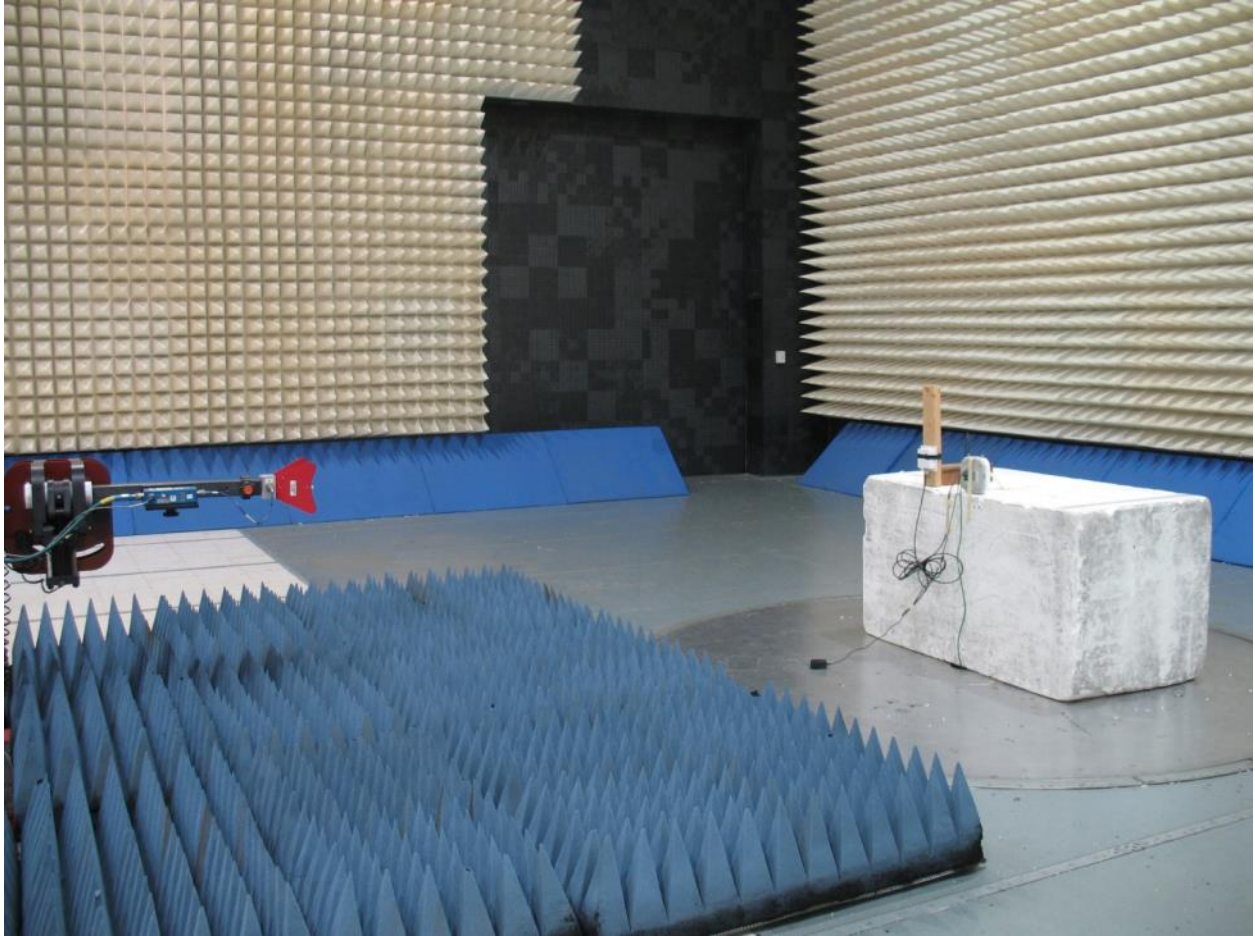

Unintentional Emissions, 1GHz-18GHz, PCTEL (Maxrad) MC2400PTMSMA Ceiling Mount Antenna

Unintentional Emissions, 1GHz-18GHz, Mobile Mark (Comtelco) CMTB36247V Wall Mount Antenna

Radiated Spurious Emissions, 1GHz-40GHz, Mobile Mark (Comntelco) CMTBS2400XL3 Omnidirectional Antenna