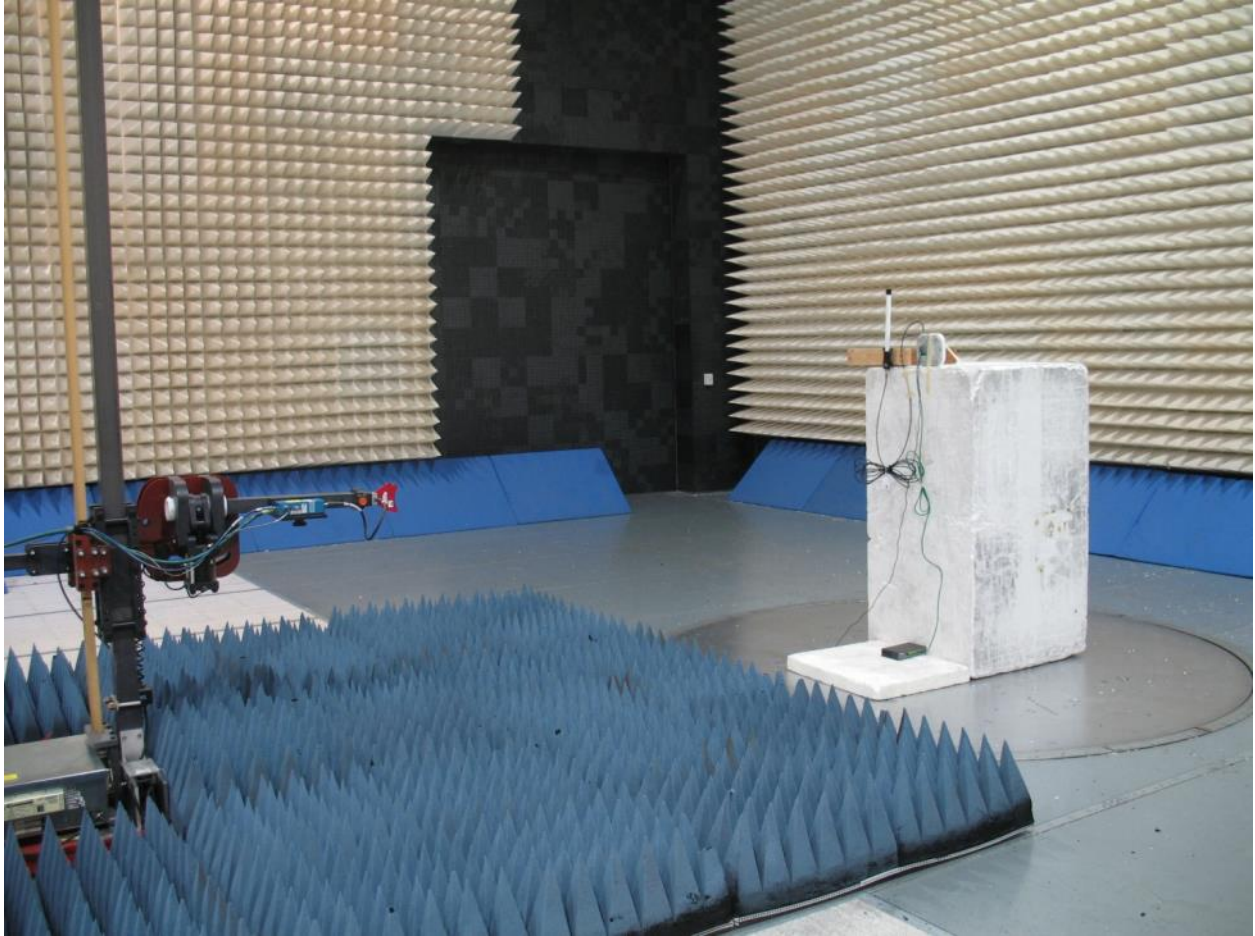

Unintentional Emissions, 1GHz-18GHz, PCTEL (Maxrad) MC2400PTMSMA Ceiling Mount Antenna

Unintentional Emissions, 1GHz-18GHz, Mobile Mark (Comtelco) CMTB36247V Wall Mount Antenna

Radiated Spurious Emissions, 1GHz-40GHz, Mobile Mark (Comntelco) CMTBS2400XL3 Omnidirectional Antenna