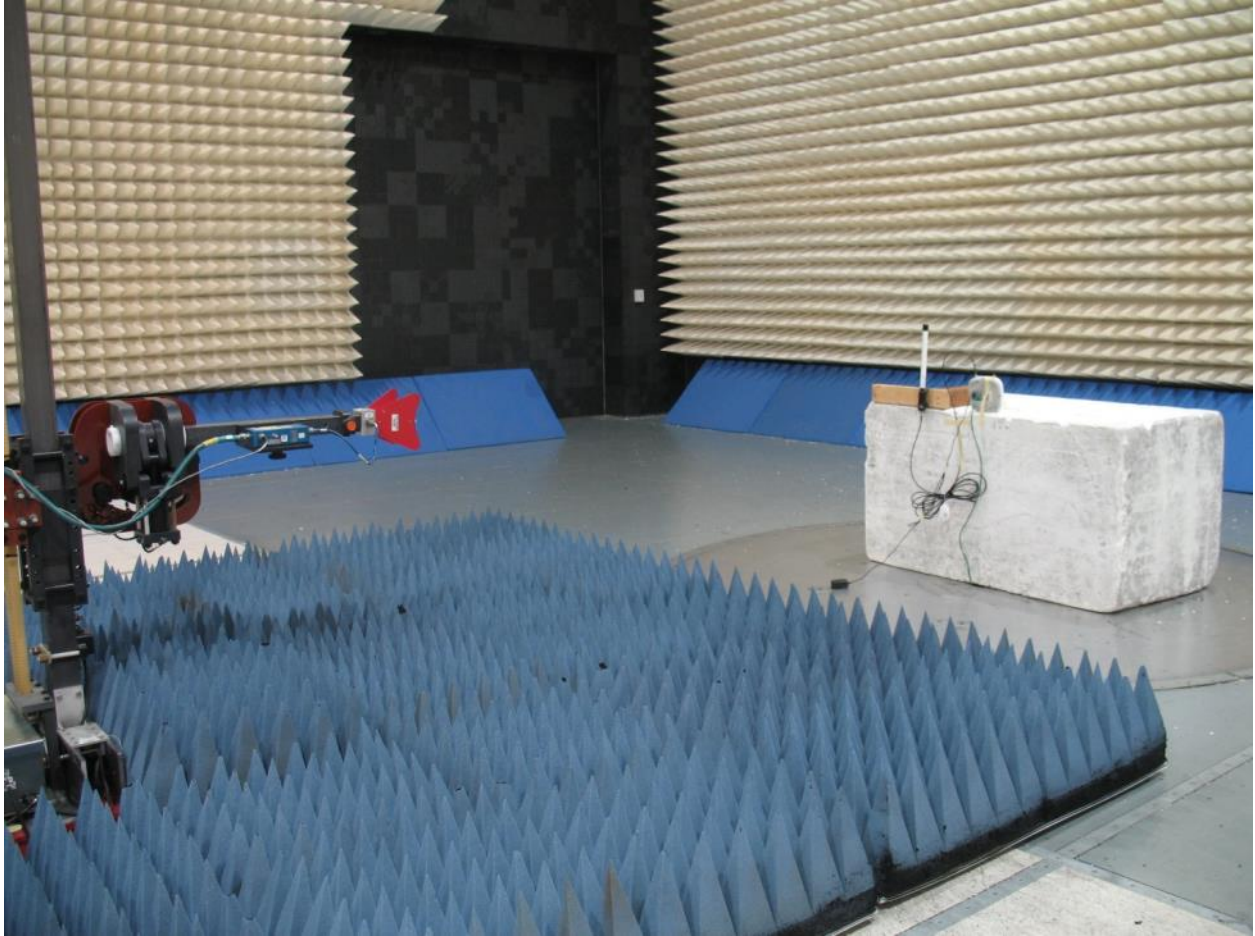

Unintentional Emissions, 1GHz-18GHz, Pulse W1030W Antennas

Unintentional Emissions, 1GHz-18GHz, Mobile Mark (Comntelco) CMTBS2400XL3 Omnidirectional Antenna