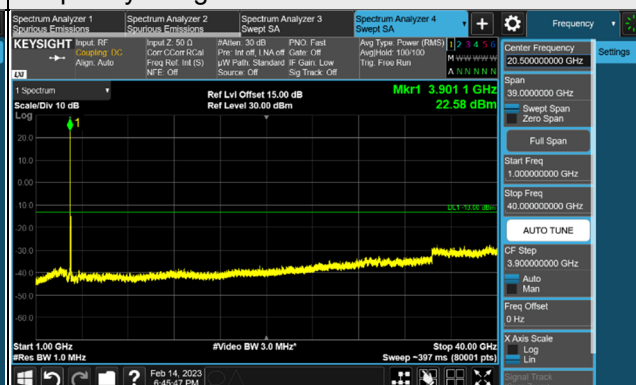

Frequency Range : 1GHz ~ 40GHz

*The 9kHz signal over the limit is from Spectrum.