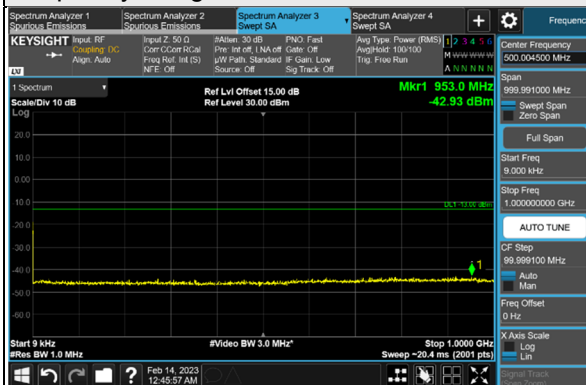

Channel 664000 (3960.00MHz)

Frequency Range : 9kHz ~ 1GHz

Frequency Range : 1GHz ~ 40GHz

*The 9kHz signal over the limit is from Spectrum.

n77, Channel Bandwidth 50MHz

Channel 648334 (3725.01MHz)

Frequency Range : 9kHz ~ 1GHz