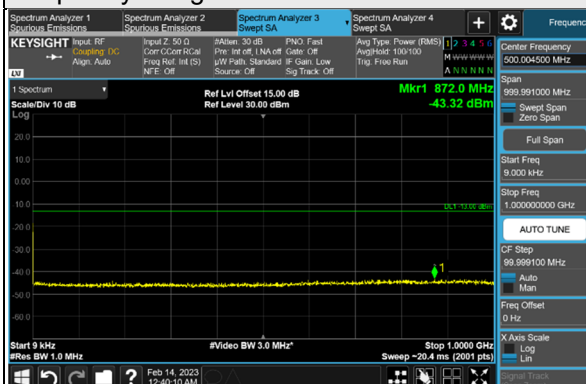

n77, Channel Bandwidth 40MHz

Channel 648000 (3720.00MHz)

Frequency Range : 9kHz ~ 1GHz