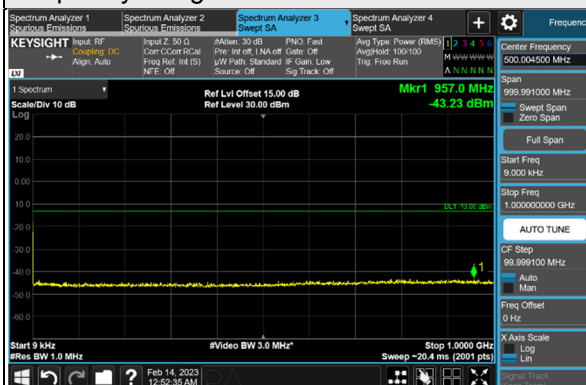

Channel 656000 (3840.00MHz)

Frequency Range : 9kHz ~ 1GHz