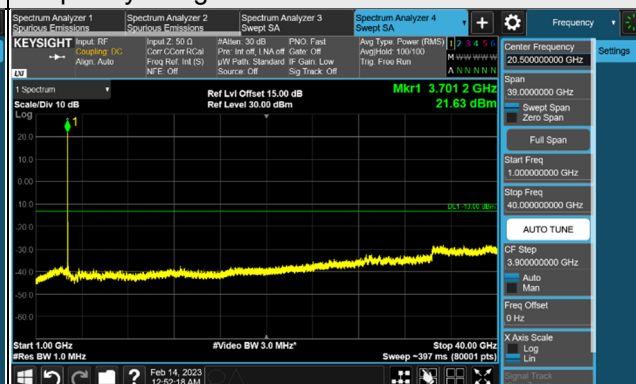

Frequency Range : 1GHz ~ 40GHz