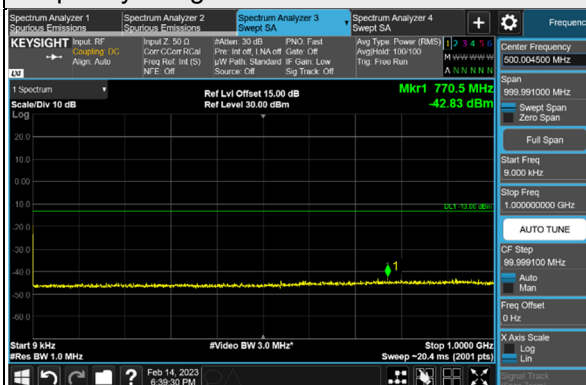

Channel 656000 (3840.00MHz)

Frequency Range : 9kHz ~ 1GHz