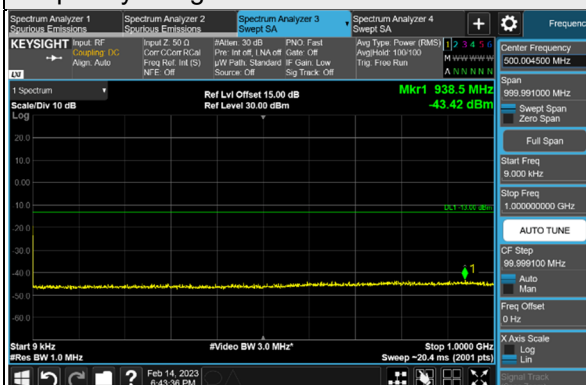

Frequency Range : 1GHz ~ 40GHz

*The 9kHz signal over the limit is from Spectrum.