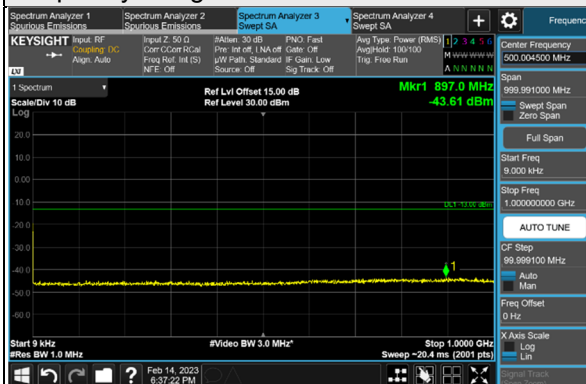

n77, Channel Bandwidth 80MHz

Channel 649334 (3740.01MHz)

Frequency Range : 9kHz ~ 1GHz