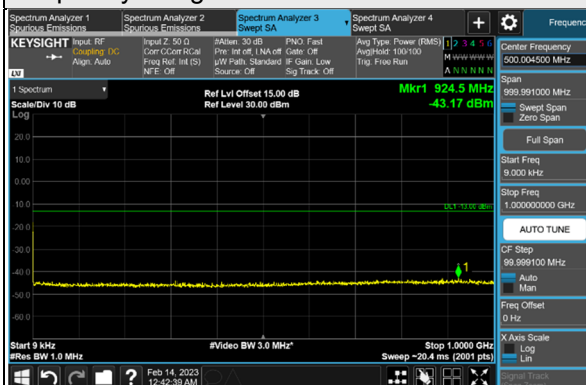

n77, Channel Bandwidth 40MHz

Channel 648000 (3720.00MHz)

Frequency Range : 9kHz ~ 1GHz

Frequency Range : 1GHz ~ 40GHz

Channel 656000 (3840.00MHz)

Frequency Range : 9kHz ~ 1GHz

Frequency Range : 1GHz ~ 40GHz

Channel 664000 (3960.00MHz)

Frequency Range : 9kHz ~ 1GHz

Frequency Range : 1GHz ~ 40GHz

*The 9kHz signal over the limit is from Spectrum.

n77, Channel Bandwidth 50MHz

Channel 648334 (3725.01MHz)

Frequency Range : 9kHz ~ 1GHz