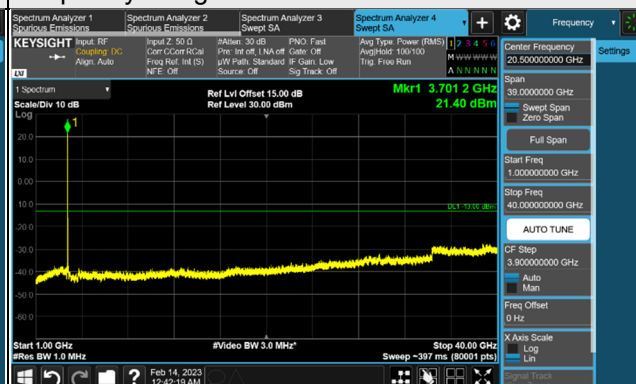

Frequency Range : 1GHz ~ 40GHz