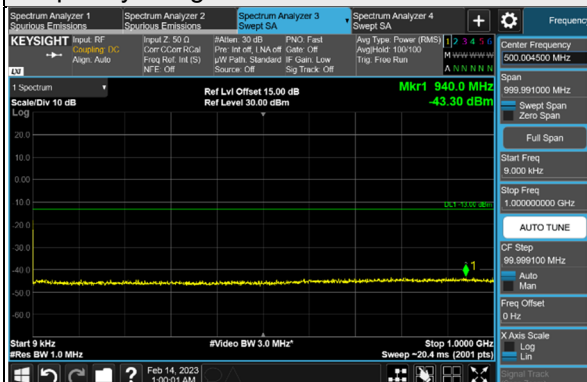

*The 9kHz signal over the limit is from Spectrum.

n77, Channel Bandwidth 60MHz

Channel 648668 (3730.02MHz)

Frequency Range : 9kHz ~ 1GHz

Frequency Range : 1GHz ~ 40GHz

Channel 656000 (3840.00MHz)

Frequency Range : 9kHz ~ 1GHz