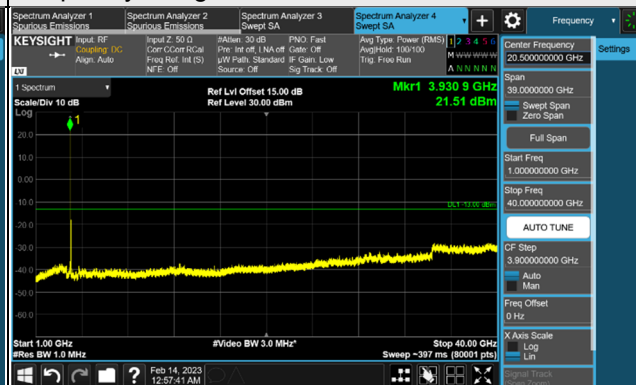

*The 9kHz signal over the limit is from Spectrum.

n77, Channel Bandwidth 60MHz

Channel 648668 (3730.02MHz)

Frequency Range : 9kHz ~ 1GHz

Frequency Range : 1GHz ~ 40GHz

Channel 656000 (3840.00MHz)

Frequency Range : 9kHz ~ 1GHz