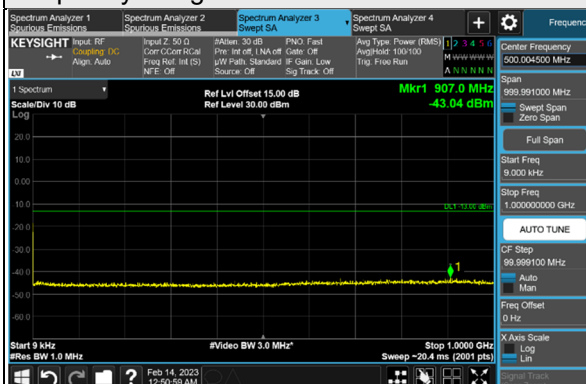

Channel 664000 (3960.00MHz)

Frequency Range : 9kHz ~ 1GHz

Frequency Range : 1GHz ~ 40GHz

*The 9kHz signal over the limit is from Spectrum.

n77, Channel Bandwidth 50MHz

Channel 648334 (3725.01MHz)

Frequency Range : 9kHz ~ 1GHz