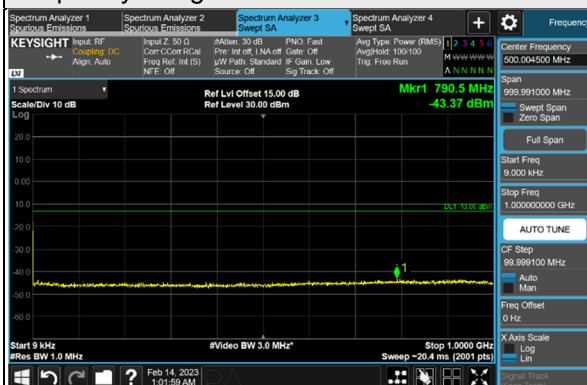

*The 9kHz signal over the limit is from Spectrum.

n77, Channel Bandwidth 60MHz

Channel 648668 (3730.02MHz)

Frequency Range : 9kHz ~ 1GHz

Frequency Range : 1GHz ~ 40GHz

Channel 656000 (3840.00MHz)

Frequency Range : 9kHz ~ 1GHz