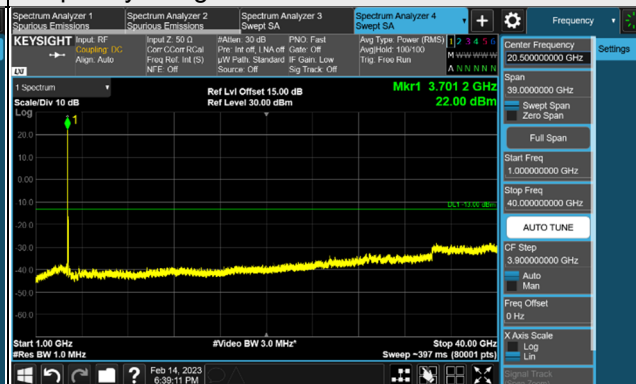

Frequency Range : 1GHz ~ 40GHz