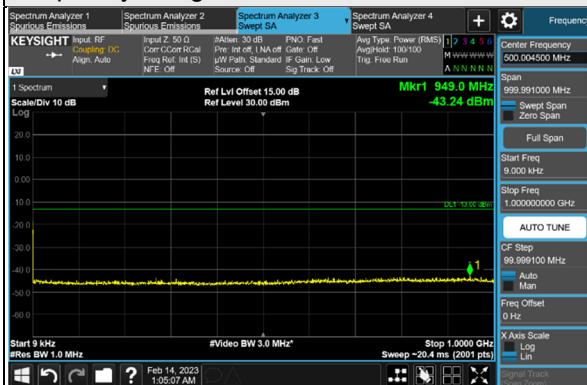

Channel 663332 (3949.98MHz)

Frequency Range : 9kHz ~ 1GHz