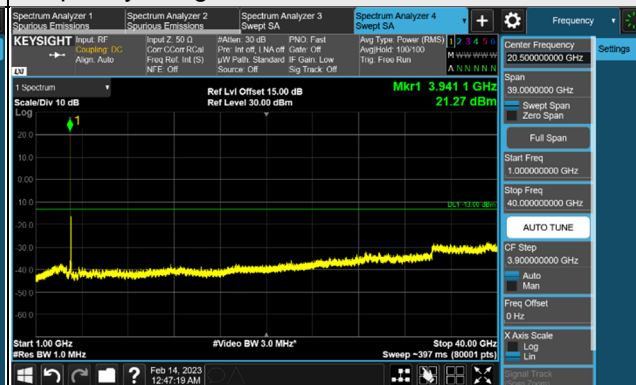

Channel 664000 (3960.00MHz)

Frequency Range : 9kHz ~ 1GHz

Frequency Range : 1GHz ~ 40GHz

*The 9kHz signal over the limit is from Spectrum.

n77, Channel Bandwidth 50MHz

Channel 648334 (3725.01MHz)

Frequency Range : 9kHz ~ 1GHz