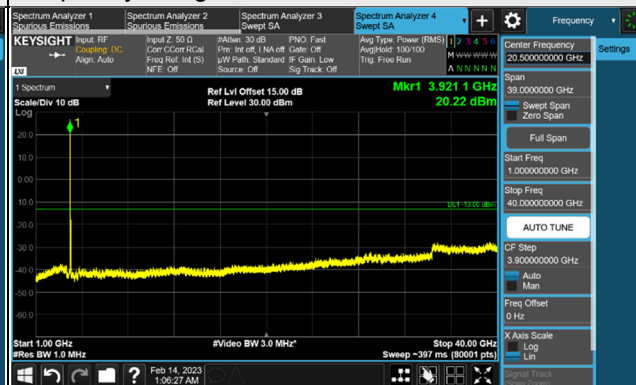

Frequency Range : 1GHz ~ 40GHz

Channel 663332 (3949.98MHz)

Frequency Range : 9kHz ~ 1GHz

Frequency Range : 1GHz ~ 40GHz

*The 9kHz signal over the limit is from Spectrum.

n77, Channel Bandwidth 80MHz

Channel 649334 (3740.01MHz)