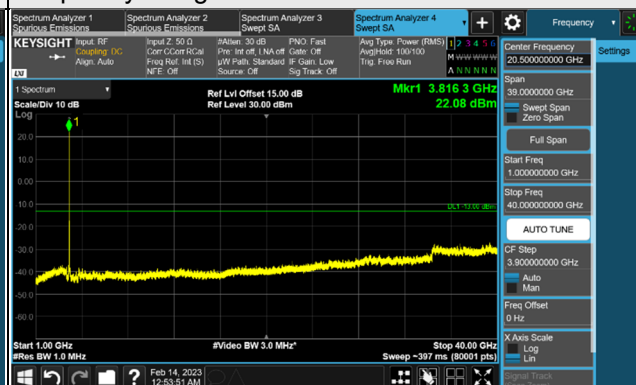

Frequency Range : 1GHz ~ 40GHz