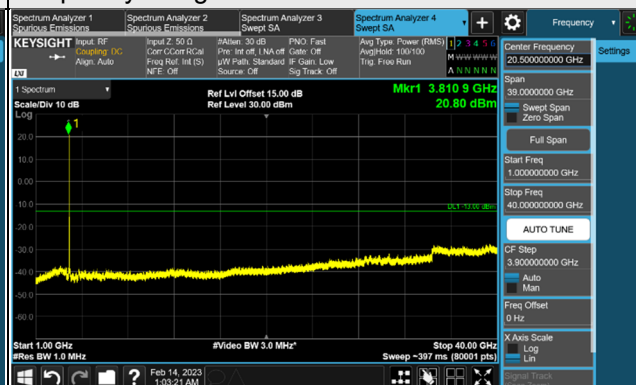

Frequency Range : 1GHz ~ 40GHz