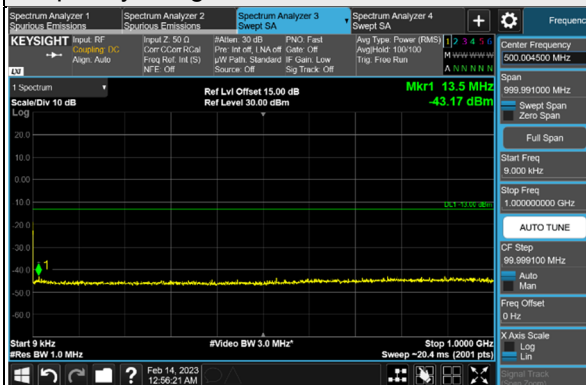

Channel 663666 (3954.99MHz)

Frequency Range : 9kHz ~ 1GHz