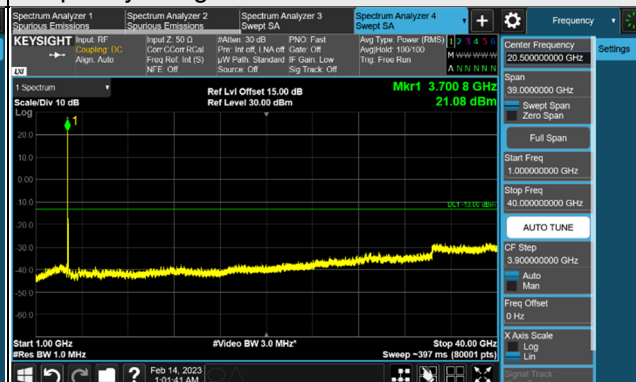

*The 9kHz signal over the limit is from Spectrum.

n77, Channel Bandwidth 60MHz

Channel 648668 (3730.02MHz)

Frequency Range : 9kHz ~ 1GHz

Frequency Range : 1GHz ~ 40GHz

Channel 656000 (3840.00MHz)

Frequency Range : 9kHz ~ 1GHz