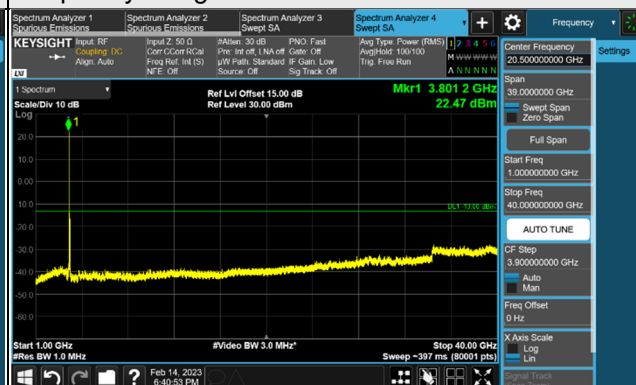

Frequency Range : 1GHz ~ 40GHz