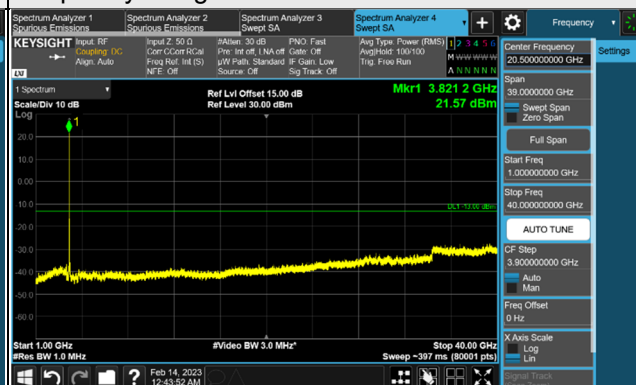

Channel 664000 (3960.00MHz)

Frequency Range : 9kHz ~ 1GHz

Frequency Range : 1GHz ~ 40GHz

*The 9kHz signal over the limit is from Spectrum.

n77, Channel Bandwidth 50MHz

Channel 648334 (3725.01MHz)

Frequency Range : 9kHz ~ 1GHz