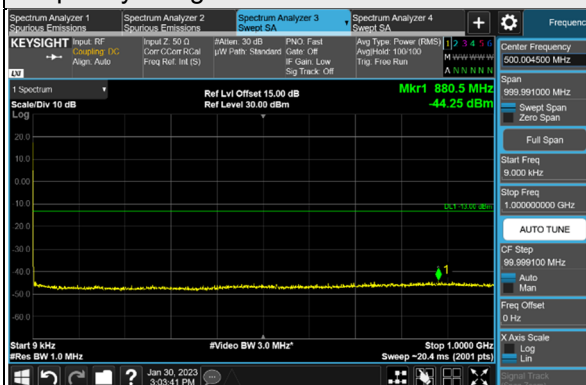

*The 9kHz signal over the limit is from Spectrum.

n77, Channel Bandwidth 20MHz

Channel 630668 (3460.02MHz)

Frequency Range : 9kHz ~ 1GHz

Frequency Range : 1GHz ~ 40GHz

Channel 633334 (3500.01MHz)

Frequency Range : 9kHz ~ 1GHz