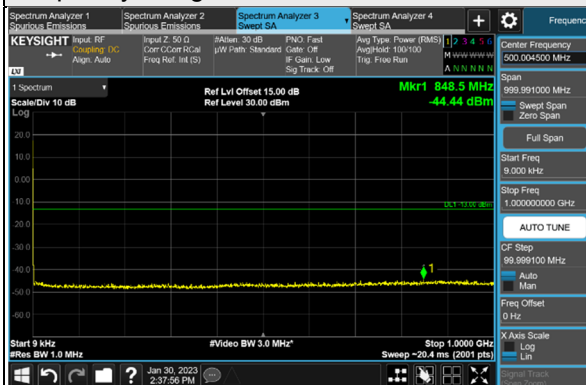

Channel 636166 (3542.49MHz)

Frequency Range : 9kHz ~ 1GHz