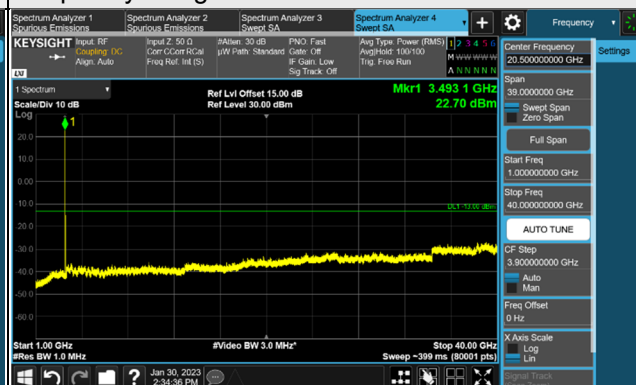

Frequency Range : 1GHz ~ 40GHz