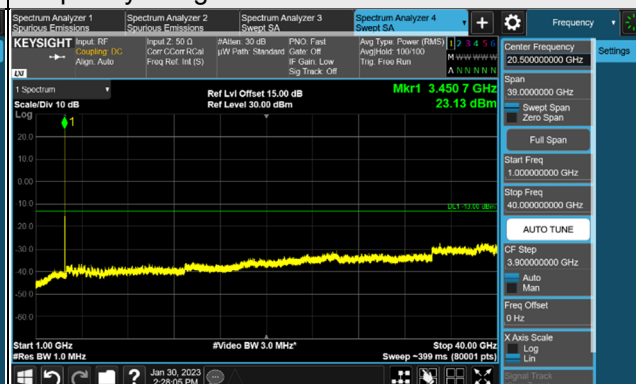

Frequency Range : 1GHz ~ 40GHz