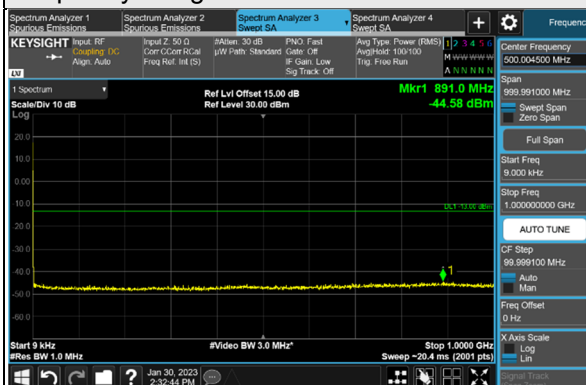

Channel 633334 (3500.01MHz)

Frequency Range : 9kHz ~ 1GHz