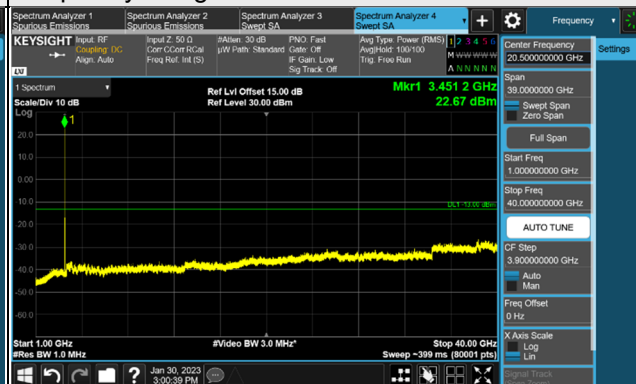

*The 9kHz signal over the limit is from Spectrum.

n77, Channel Bandwidth 20MHz

Channel 630668 (3460.02MHz)

Frequency Range : 9kHz ~ 1GHz

Frequency Range : 1GHz ~ 40GHz

Channel 633334 (3500.01MHz)

Frequency Range : 9kHz ~ 1GHz