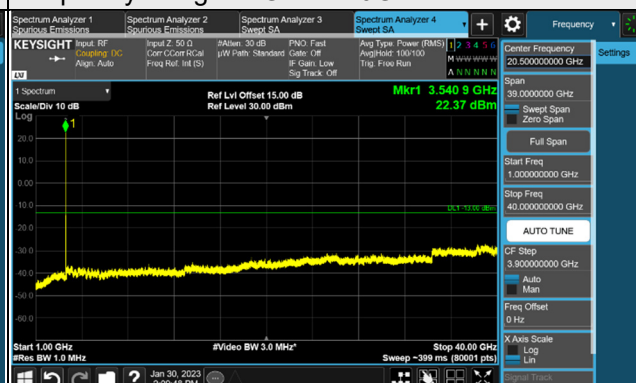

4.7.4 Test Results

n77, Channel Bandwidth 10MHz

Channel 630334 (3455.01MHz)

Frequency Range : 9kHz ~ 1GHz

Frequency Range : 1GHz ~ 40GHz

Channel 633334 (3500.01MHz)

Frequency Range : 9kHz ~ 1GHz

Frequency Range : 1GHz ~ 40GHz

Channel 636332 (3544.98MHz)

Frequency Range : 9kHz ~ 1GHz

Frequency Range : 1GHz ~ 40GHz

*The 9kHz signal over the limit is from Spectrum.

n77, Channel Bandwidth 15MHz

Channel 630500 (3457.50MHz)

Frequency Range : 9kHz ~ 1GHz