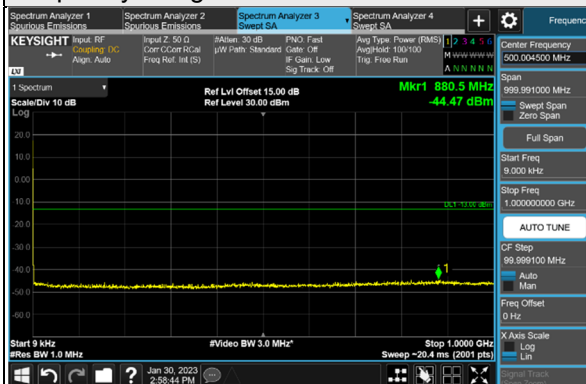

*The 9kHz signal over the limit is from Spectrum.

n77, Channel Bandwidth 20MHz

Channel 630668 (3460.02MHz)

Frequency Range : 9kHz ~ 1GHz

Frequency Range : 1GHz ~ 40GHz

Channel 633334 (3500.01MHz)

Frequency Range : 9kHz ~ 1GHz