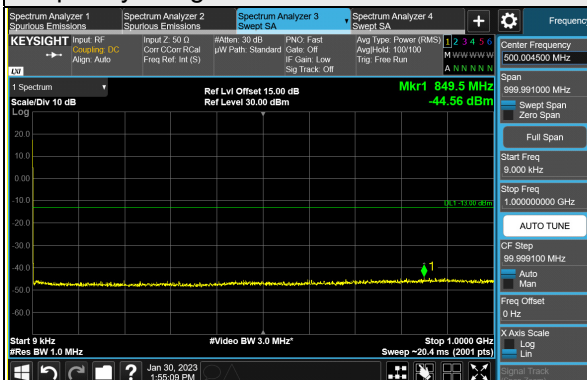

4.7.4 Test Results

n77, Channel Bandwidth 10MHz

Channel 630334 (3455.01MHz)

Frequency Range : 9kHz ~ 1GHz

Frequency Range : 1GHz ~ 40GHz

Channel 633334 (3500.01MHz)

Frequency Range : 9kHz ~ 1GHz

Frequency Range : 1GHz ~ 40GHz

Channel 636332 (3544.98MHz)

Frequency Range : 9kHz ~ 1GHz

Frequency Range : 1GHz ~ 40GHz

*The 9kHz signal over the limit is from Spectrum.

n77, Channel Bandwidth 15MHz

Channel 630500 (3457.50MHz)

Frequency Range : 9kHz ~ 1GHz