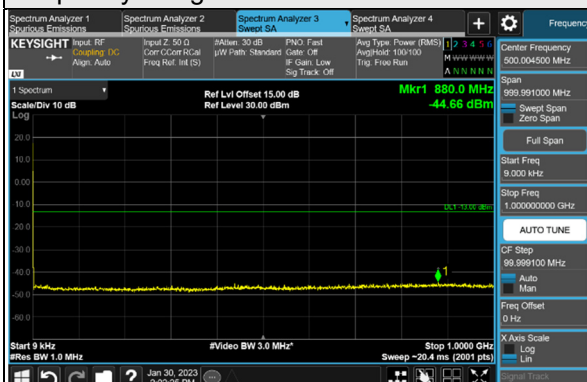

4.7.4 Test Results

n77, Channel Bandwidth 10MHz

Channel 630334 (3455.01MHz)

Frequency Range : 9kHz ~ 1GHz

Frequency Range : 1GHz ~ 40GHz

Channel 633334 (3500.01MHz)

Frequency Range : 9kHz ~ 1GHz

Frequency Range : 1GHz ~ 40GHz

Channel 636332 (3544.98MHz)

Frequency Range : 9kHz ~ 1GHz

Frequency Range : 1GHz ~ 40GHz

*The 9kHz signal over the limit is from Spectrum.

n77, Channel Bandwidth 15MHz

Channel 630500 (3457.50MHz)

Frequency Range : 9kHz ~ 1GHz