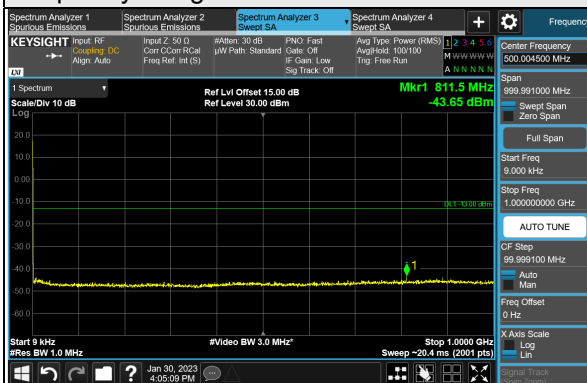

Channel 633334 (3500.01MHz)

Frequency Range : 9kHz ~ 1GHz