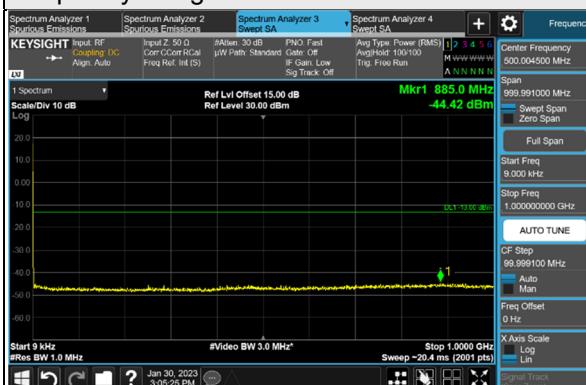

Channel 636000 (3540.00MHz)

Frequency Range : 9kHz ~ 1GHz