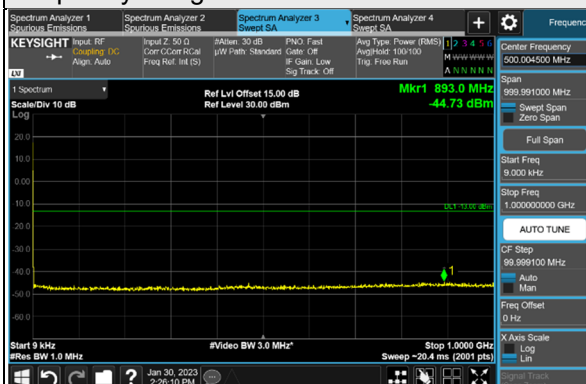

Channel 636332 (3544.98MHz)

Frequency Range : 9kHz ~ 1GHz

Frequency Range : 1GHz ~ 40GHz

*The 9kHz signal over the limit is from Spectrum.

n77, Channel Bandwidth 15MHz

Channel 630500 (3457.50MHz)

Frequency Range : 9kHz ~ 1GHz

*The 9kHz signal over the limit is from Spectrum.

n77, Channel Bandwidth 20MHz

Channel 630668 (3460.02MHz)

Frequency Range : 9kHz ~ 1GHz

Frequency Range : 1GHz ~ 40GHz

Channel 633334 (3500.01MHz)

Frequency Range : 9kHz ~ 1GHz