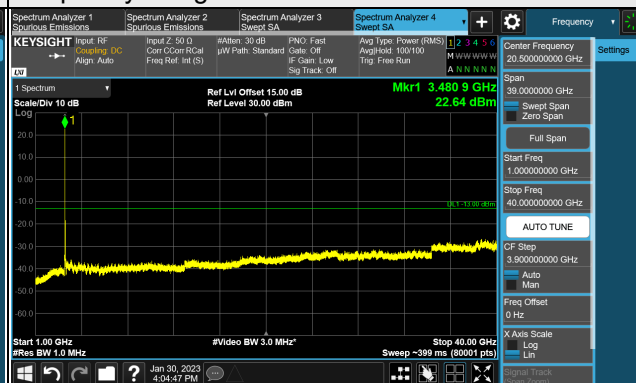

Frequency Range : 9kHz ~ 1GHz

Frequency Range : 1GHz ~ 40GHz

Channel 633334 (3500.01MHz)

Frequency Range : 9kHz ~ 1GHz

Frequency Range : 1GHz ~ 40GHz

Channel 635332 (3529.98MHz)

Frequency Range : 9kHz ~ 1GHz

Frequency Range : 1GHz ~ 40GHz

*The 9kHz signal over the limit is from Spectrum.