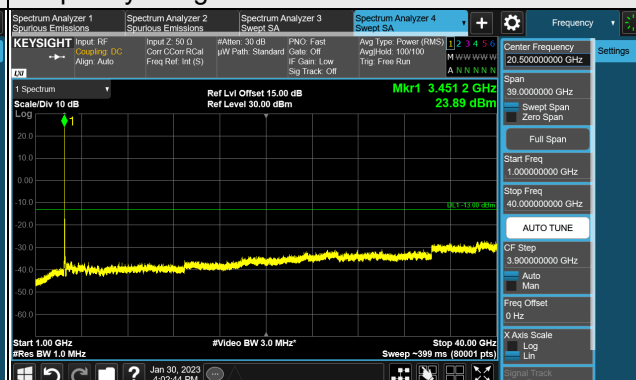

Frequency Range : 1GHz ~ 40GHz