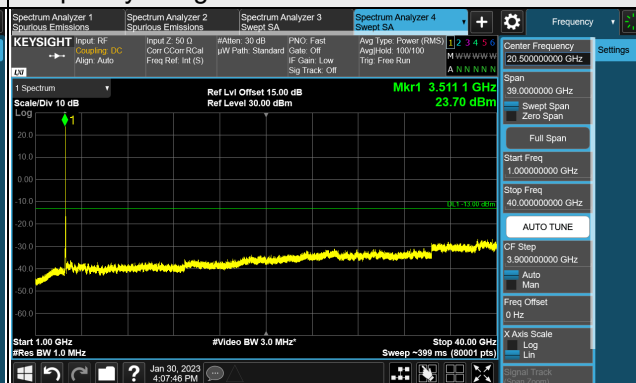

Frequency Range : 1GHz ~ 40GHz

*The 9kHz signal over the limit is from Spectrum.