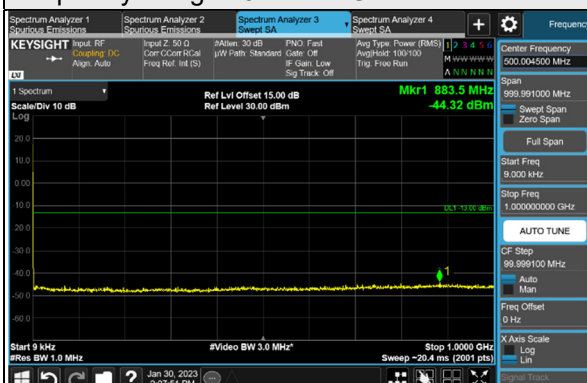

4.7.4 Test Results

n77, Channel Bandwidth 10MHz

Channel 630334 (3455.01MHz)

Frequency Range : 9kHz ~ 1GHz

Frequency Range : 1GHz ~ 40GHz

Channel 633334 (3500.01MHz)

Frequency Range : 9kHz ~ 1GHz

Frequency Range : 1GHz ~ 40GHz

Channel 636332 (3544.98MHz)

Frequency Range : 9kHz ~ 1GHz

Frequency Range : 1GHz ~ 40GHz

*The 9kHz signal over the limit is from Spectrum.

n77, Channel Bandwidth 15MHz

Channel 630500 (3457.50MHz)

Frequency Range : 9kHz ~ 1GHz