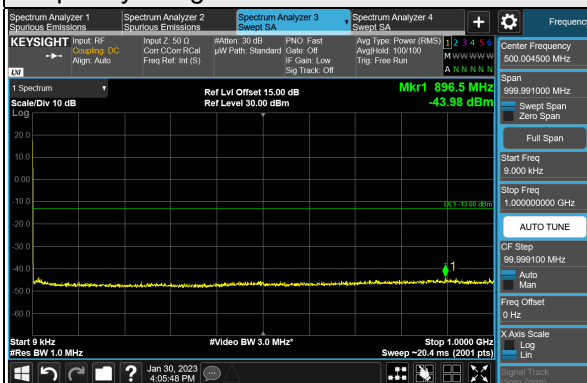

Frequency Range : 9kHz ~ 1GHz

Frequency Range : 1GHz ~ 40GHz

Channel 633334 (3500.01MHz)

Frequency Range : 9kHz ~ 1GHz

Frequency Range : 1GHz ~ 40GHz

Channel 635332 (3529.98MHz)

Frequency Range : 9kHz ~ 1GHz

Frequency Range : 1GHz ~ 40GHz

*The 9kHz signal over the limit is from Spectrum.