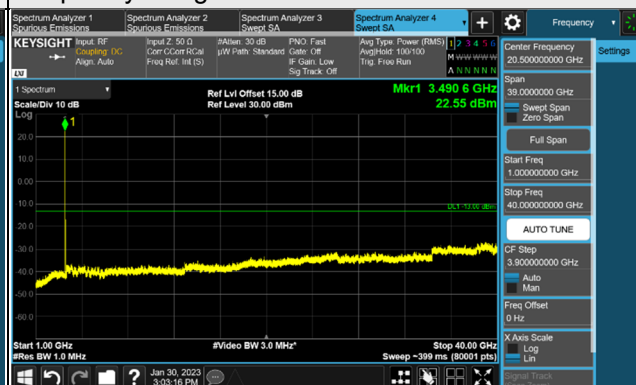

Frequency Range : 1GHz ~ 40GHz