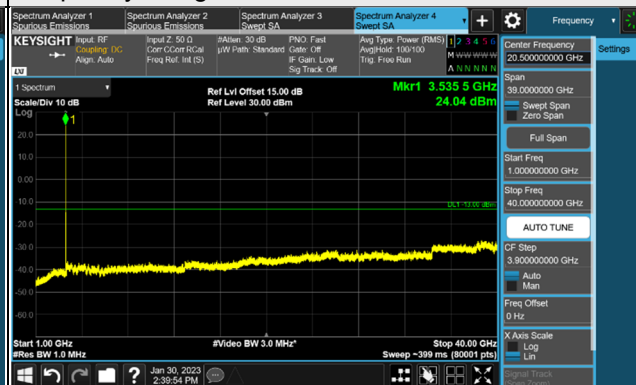

*The 9kHz signal over the limit is from Spectrum.

n77, Channel Bandwidth 20MHz

Channel 630668 (3460.02MHz)

Frequency Range : 9kHz ~ 1GHz

Frequency Range : 1GHz ~ 40GHz

Channel 633334 (3500.01MHz)

Frequency Range : 9kHz ~ 1GHz