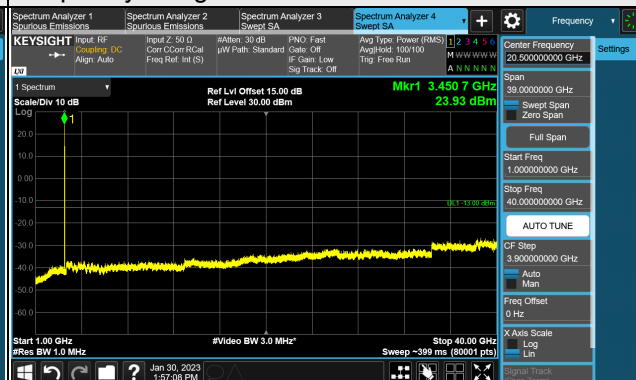

4.7.4 Test Results

n77, Channel Bandwidth 10MHz

Channel 630334 (3455.01MHz)

Frequency Range : 9kHz ~ 1GHz

Frequency Range : 1GHz ~ 40GHz

Channel 633334 (3500.01MHz)

Frequency Range : 9kHz ~ 1GHz

Frequency Range : 1GHz ~ 40GHz

Channel 636332 (3544.98MHz)

Frequency Range : 9kHz ~ 1GHz

Frequency Range : 1GHz ~ 40GHz

*The 9kHz signal over the limit is from Spectrum.

n77, Channel Bandwidth 15MHz

Channel 630500 (3457.50MHz)

Frequency Range : 9kHz ~ 1GHz