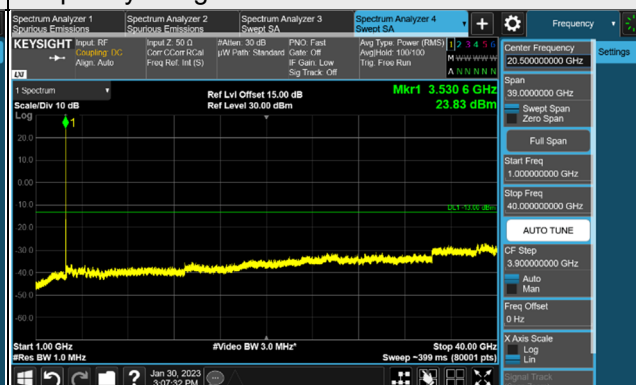

Frequency Range : 1GHz ~ 40GHz

Channel 636000 (3540.00MHz)

Frequency Range : 9kHz ~ 1GHz

Frequency Range : 1GHz ~ 40GHz

*The 9kHz signal over the limit is from Spectrum.

n77, Channel Bandwidth 40MHz

Channel 631334 (3470.01MHz)