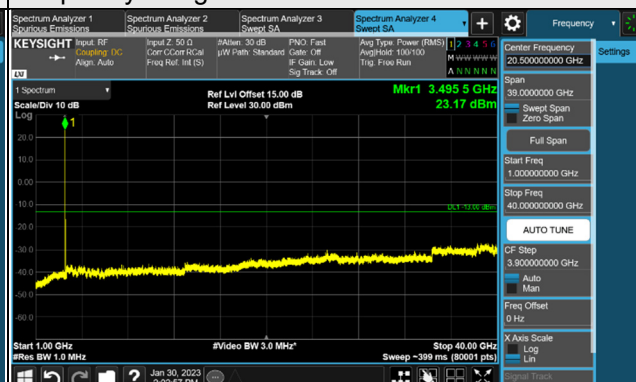

4.7.4 Test Results

n77, Channel Bandwidth 10MHz

Channel 630334 (3455.01MHz)

Frequency Range : 9kHz ~ 1GHz

Frequency Range : 1GHz ~ 40GHz

Channel 633334 (3500.01MHz)

Frequency Range : 9kHz ~ 1GHz

Frequency Range : 1GHz ~ 40GHz

Channel 636332 (3544.98MHz)

Frequency Range : 9kHz ~ 1GHz

Frequency Range : 1GHz ~ 40GHz

*The 9kHz signal over the limit is from Spectrum.

n77, Channel Bandwidth 15MHz

Channel 630500 (3457.50MHz)

Frequency Range : 9kHz ~ 1GHz