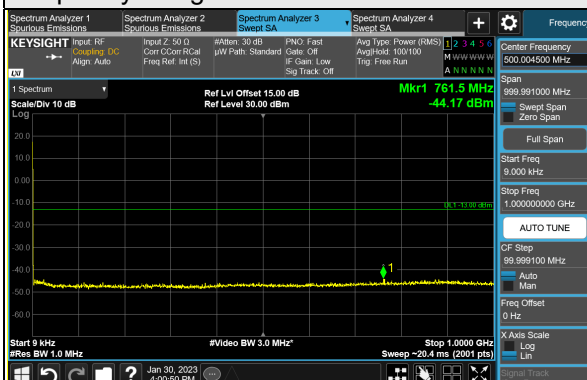

n77, Channel Bandwidth 40MHz

Channel 631334 (3470.01MHz)

Frequency Range : 9kHz ~ 1GHz