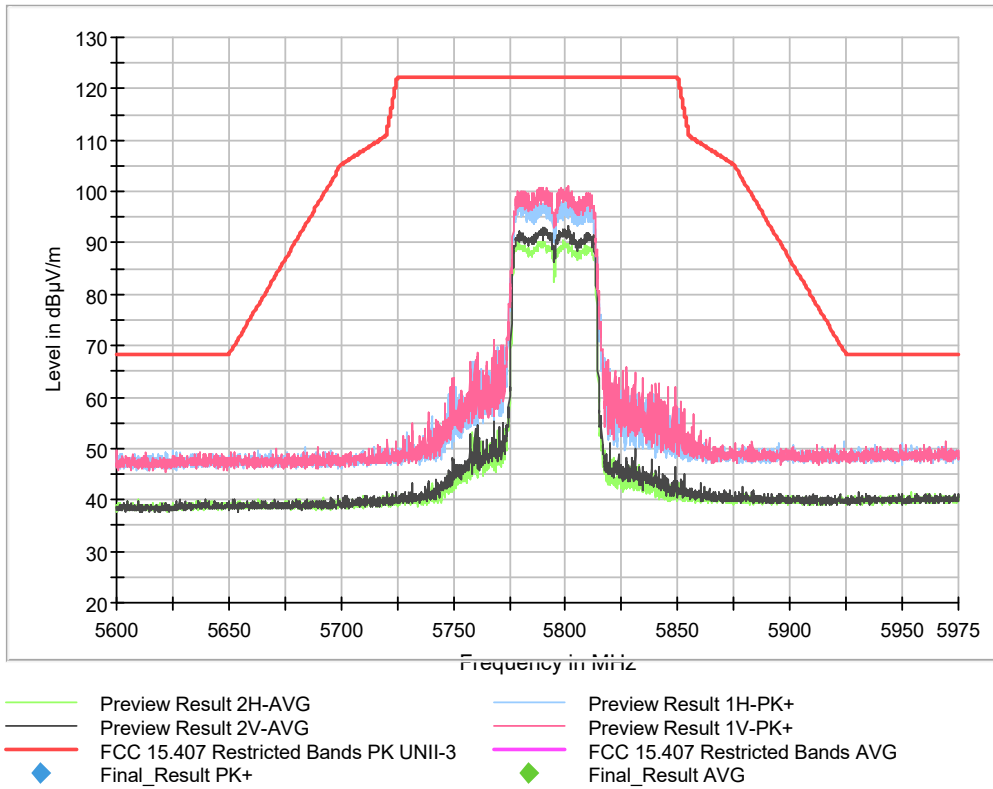

- High Channel 165 (5825 MHz):

• 802.11 ac80:

- Middle Channel 155 (5775 MHz):