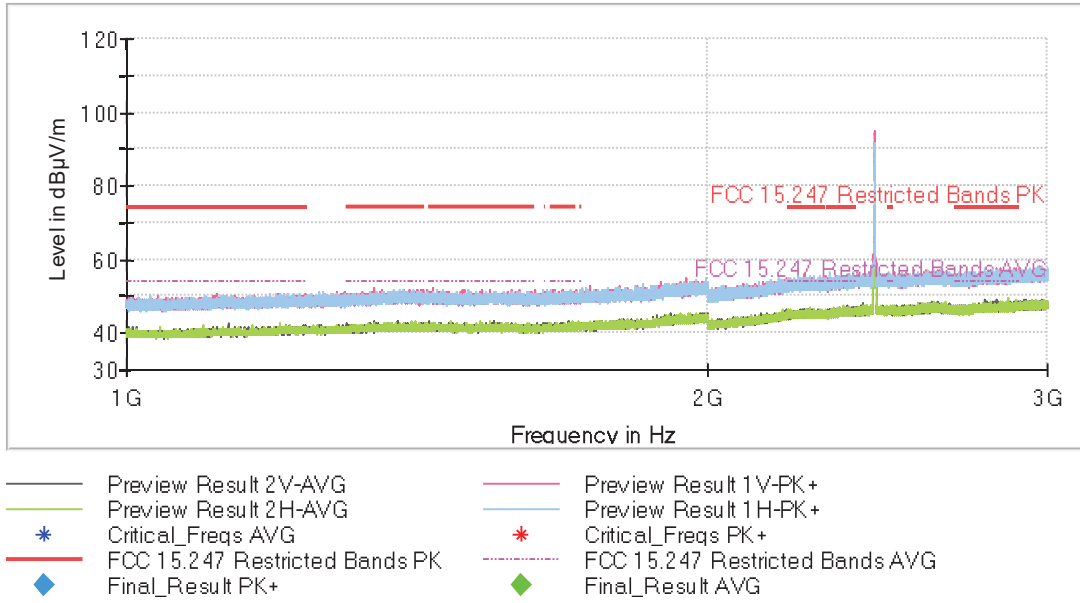

- Middle Channel:

The peak above the limit is the carrier frequency.

- High Channel:

The peak above the limit is the carrier frequency.

• **8-DPSK modulation (3DH5)**

- Low Channel:

The peak above the limit is the carrier frequency.

- Middle Channel:

The peak above the limit is the carrier frequency.

- High Channel:

The peak above the limit is the carrier frequency.

**FREQUENCY RANGE 3 - 17 GHz:**

• **GFSK modulation (DH5)**

- Low Channel: