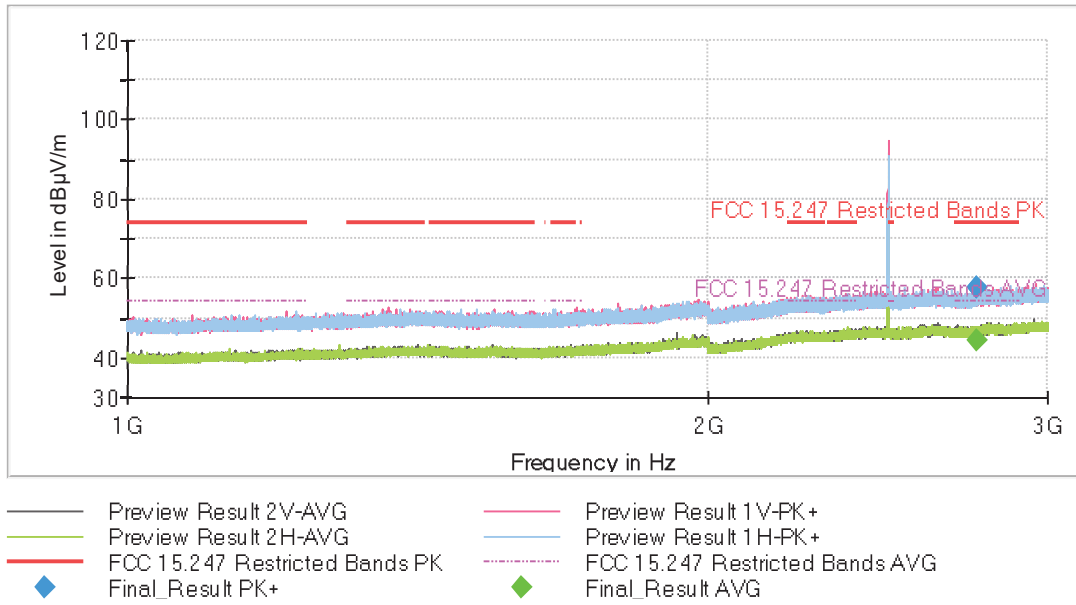

- Middle Channel:

The peak above the limit is the carrier frequency.

- High Channel:

The peak above the limit is the carrier frequency.

• **8-DPSK modulation (3DH5)**

- Low Channel:

The peak above the limit is the carrier frequency.

- Middle Channel:

The peak above the limit is the carrier frequency.

- High Channel:

The peak above the limit is the carrier frequency.

**FREQUENCY RANGE 3 - 17 GHz:**

• **GFSK modulation (DH5)**

- Low Channel: