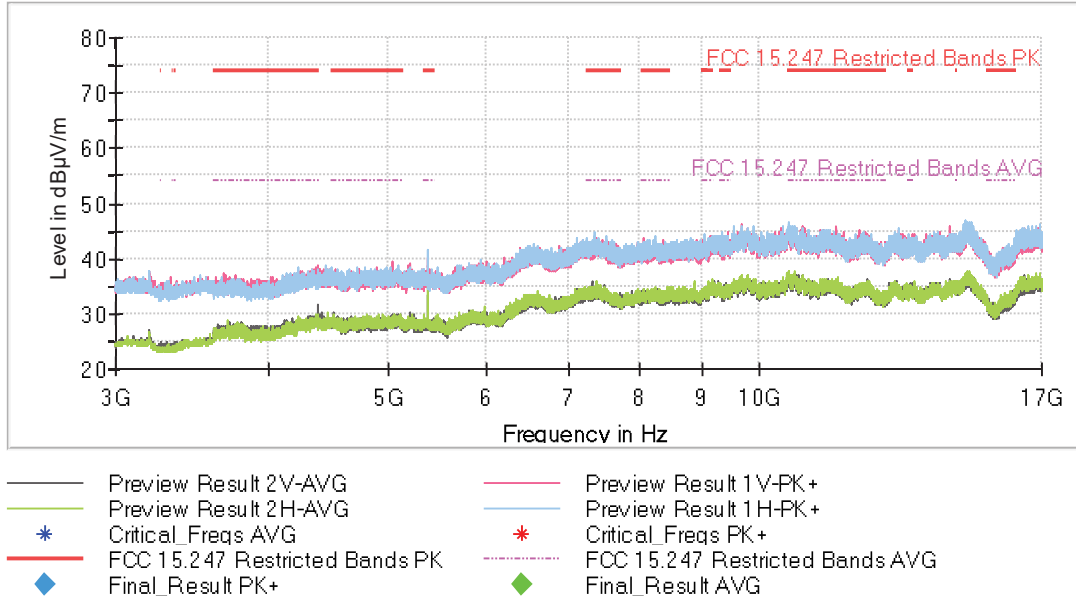

- Middle Channel:

The peak above the limit is the carrier frequency.

- High Channel:

The peak above the limit is the carrier frequency.

• **8-DPSK modulation (3DH5)**

- Low Channel:

The peak above the limit is the carrier frequency.

- Middle Channel:

The peak above the limit is the carrier frequency.

- High Channel:

The peak above the limit is the carrier frequency.

**FREQUENCY RANGE 3 - 17 GHz:**

• **GFSK modulation (DH5)**

- Low Channel:

- Middle Channel:

- High Channel:

• Pi/4-DQPSK modulation (2DH5)

- Low Channel:

- Middle Channel:

- High Channel:

• 8-DPSK modulation (3DH5)

- Low Channel:

- Middle Channel: