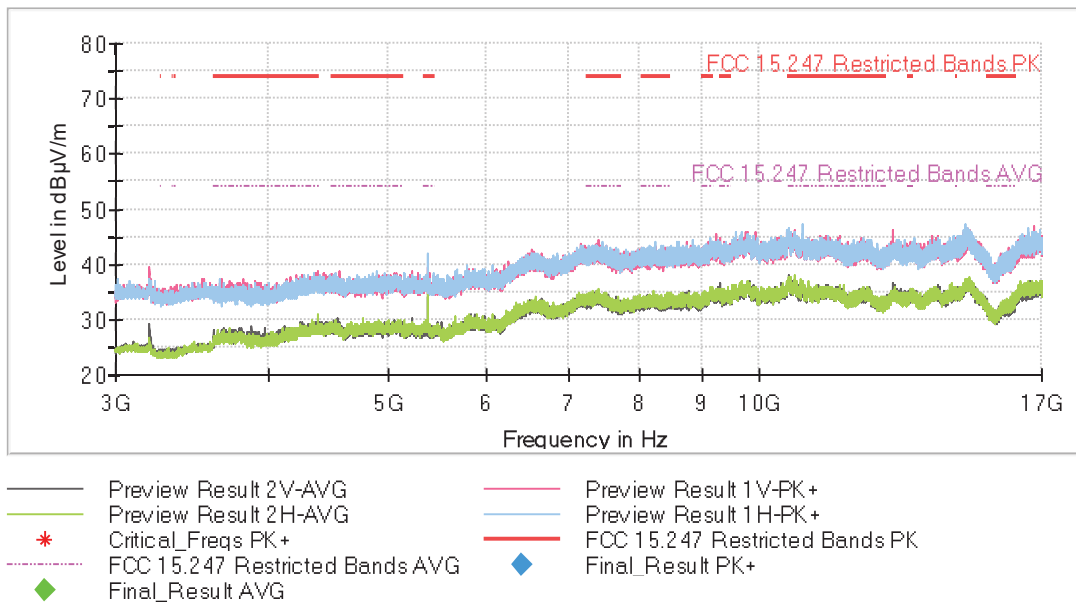

- Middle Channel:

The peak above the limit is the carrier frequency.

- High Channel:

The peak above the limit is the carrier frequency.

• **8-DPSK modulation (3DH5)**

- Low Channel:

The peak above the limit is the carrier frequency.

- Middle Channel:

The peak above the limit is the carrier frequency.

- High Channel:

The peak above the limit is the carrier frequency.

**FREQUENCY RANGE 3 - 17 GHz:**

• **GFSK modulation (DH5)**

- Low Channel:

- Middle Channel:

- High Channel:

• Pi/4-DQPSK modulation (2DH5)

- Low Channel:

- Middle Channel:

- High Channel:

• 8-DPSK modulation (3DH5)

- Low Channel:

- Middle Channel: