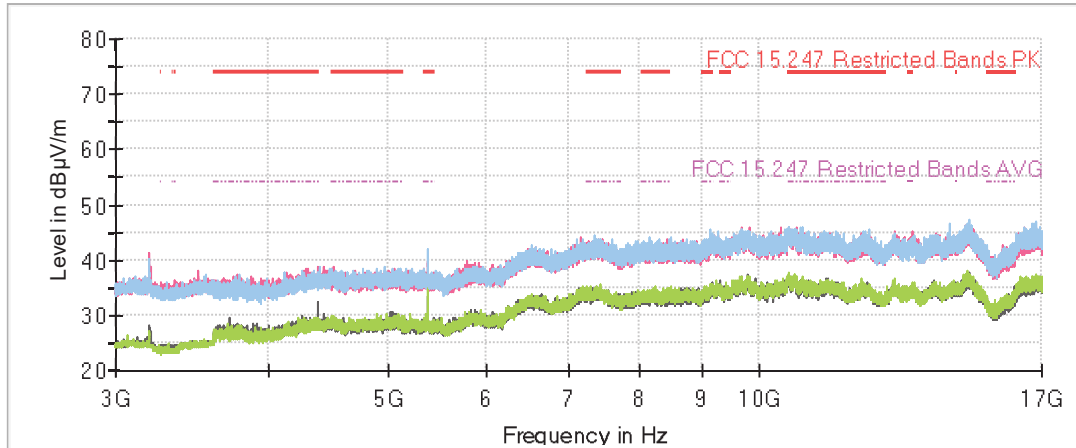

- Middle Channel:

The peak above the limit is the carrier frequency.

- High Channel:

The peak above the limit is the carrier frequency.

• **8-DPSK modulation (3DH5)**

- Low Channel:

The peak above the limit is the carrier frequency.

- Middle Channel:

The peak above the limit is the carrier frequency.

- High Channel:

The peak above the limit is the carrier frequency.

**FREQUENCY RANGE 3 - 17 GHz:**

• **GFSK modulation (DH5)**

- Low Channel:

- Middle Channel:

- High Channel:

• Pi/4-DQPSK modulation (2DH5)

- Low Channel:

- Middle Channel:

- High Channel:

• 8-DPSK modulation (3DH5)

- Low Channel: