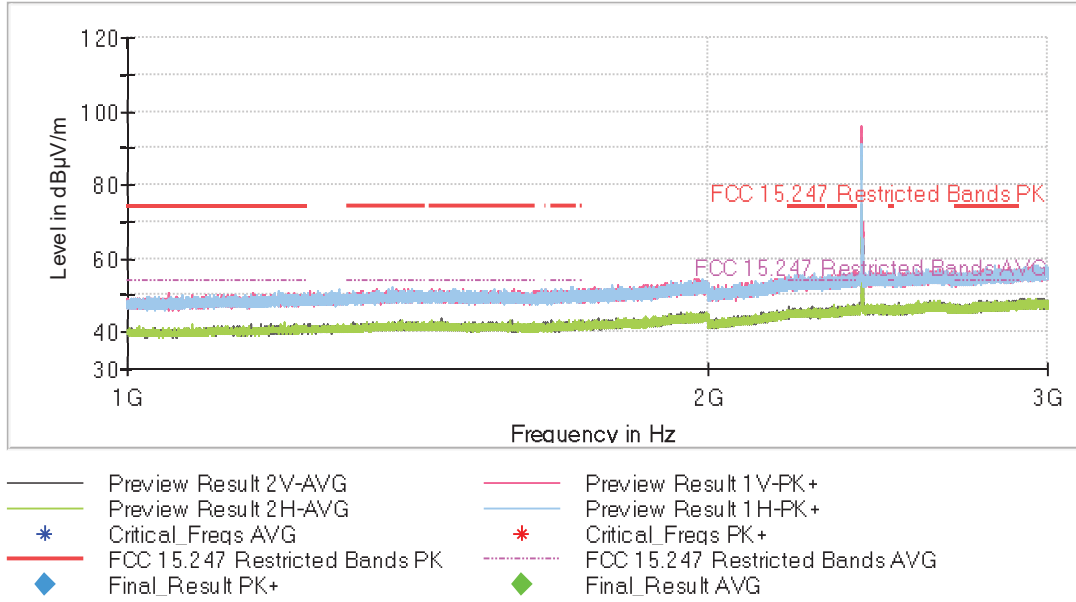

- Middle Channel:

The peak above the limit is the carrier frequency.

- High Channel:

The peak above the limit is the carrier frequency.

• **8-DPSK modulation (3DH5)**

- Low Channel:

The peak above the limit is the carrier frequency.

- Middle Channel:

The peak above the limit is the carrier frequency.

- High Channel:

The peak above the limit is the carrier frequency.

**FREQUENCY RANGE 3 - 17 GHz:**

• **GFSK modulation (DH5)**

- Low Channel: