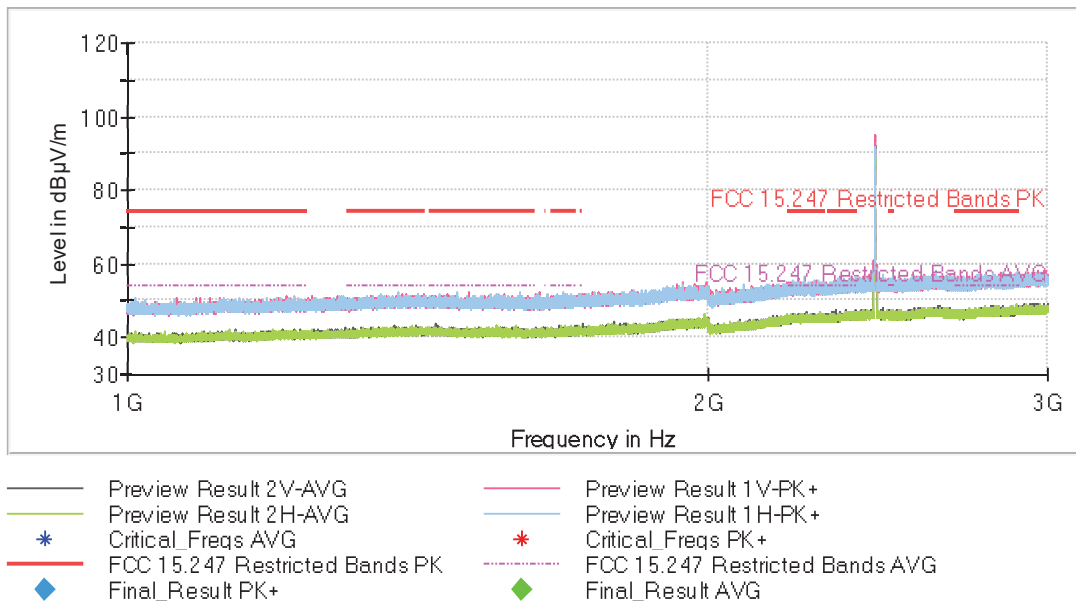

- Middle Channel:

The peak above the limit is the carrier frequency.

- High Channel:

The peak above the limit is the carrier frequency.

• **8-DPSK modulation (3DH5)**

- Low Channel:

The peak above the limit is the carrier frequency.

- Middle Channel:

The peak above the limit is the carrier frequency.

- High Channel:

The peak above the limit is the carrier frequency.

**FREQUENCY RANGE 3 - 17 GHz:**

• **GFSK modulation (DH5)**

- Low Channel: