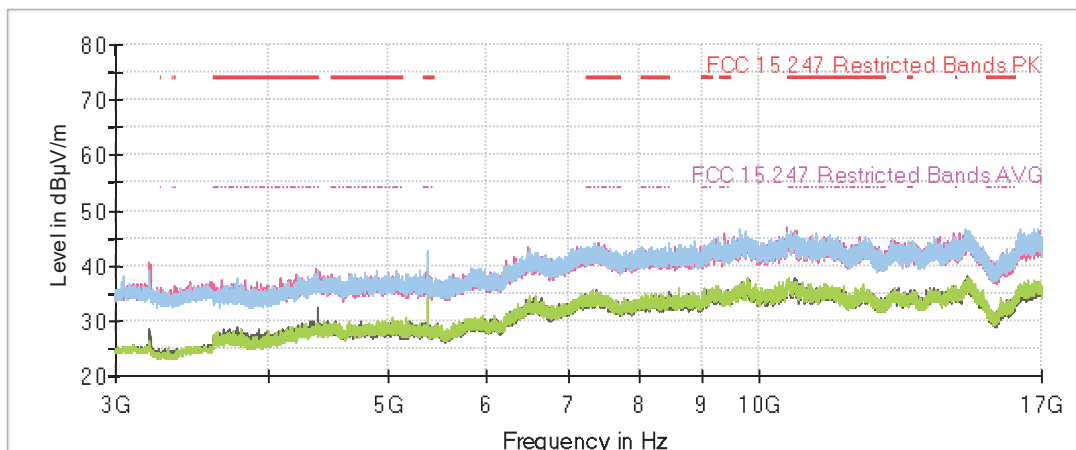

- Middle Channel:

The peak above the limit is the carrier frequency.

- High Channel:

The peak above the limit is the carrier frequency.

• **8-DPSK modulation (3DH5)**

- Low Channel:

The peak above the limit is the carrier frequency.

- Middle Channel:

The peak above the limit is the carrier frequency.

- High Channel:

The peak above the limit is the carrier frequency.

**FREQUENCY RANGE 3 - 17 GHz:**

• **GFSK modulation (DH5)**

- Low Channel:

- Middle Channel:

- High Channel:

• Pi/4-DQPSK modulation (2DH5)

- Low Channel:

- Middle Channel:

- High Channel:

• 8-DPSK modulation (3DH5)

- Low Channel: