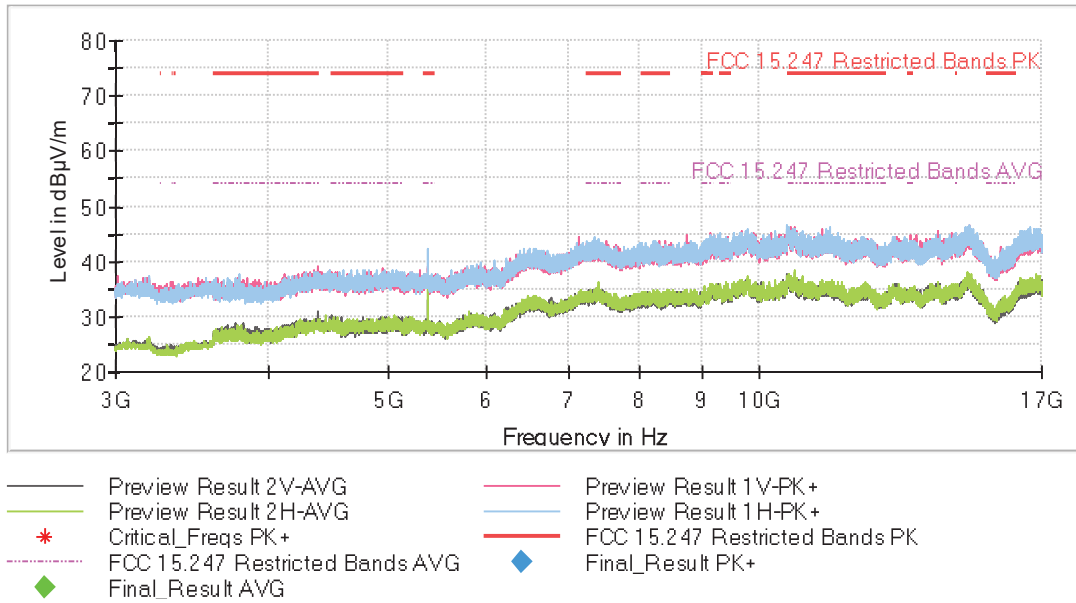

- Middle Channel:

The peak above the limit is the carrier frequency.

- High Channel:

The peak above the limit is the carrier frequency.

• **8-DPSK modulation (3DH5)**

- Low Channel:

The peak above the limit is the carrier frequency.

- Middle Channel:

The peak above the limit is the carrier frequency.

- High Channel:

The peak above the limit is the carrier frequency.

**FREQUENCY RANGE 3 - 17 GHz:**

• **GFSK modulation (DH5)**

- Low Channel:

- Middle Channel:

- High Channel:

• Pi/4-DQPSK modulation (2DH5)

- Low Channel:

- Middle Channel:

- High Channel:

• 8-DPSK modulation (3DH5)

- Low Channel:

- Middle Channel: