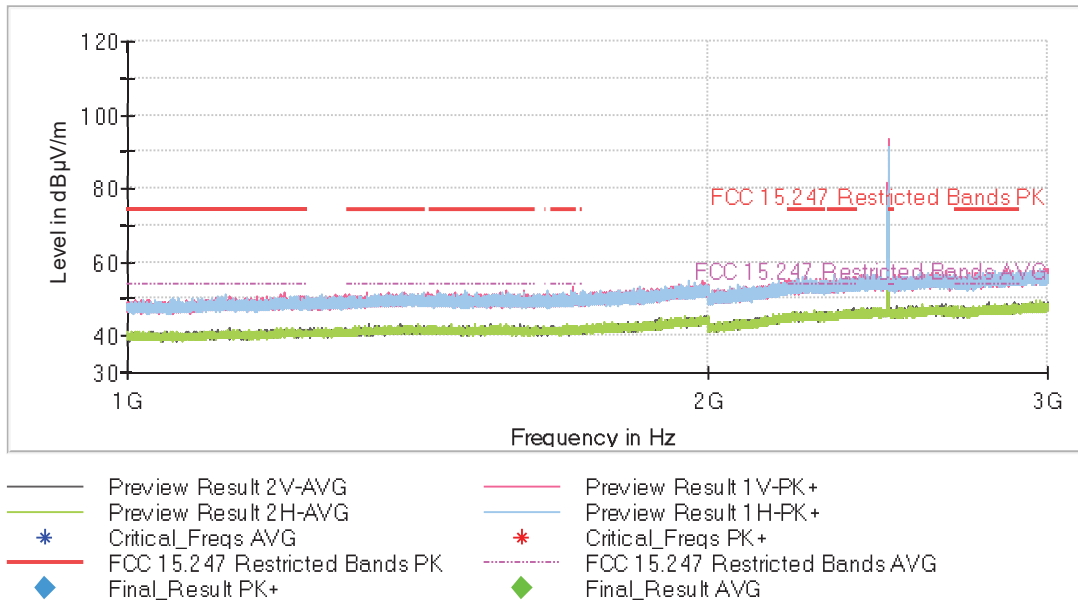

- Middle Channel:

The peak above the limit is the carrier frequency.

- High Channel:

The peak above the limit is the carrier frequency.

• **8-DPSK modulation (3DH5)**

- Low Channel:

The peak above the limit is the carrier frequency.

- Middle Channel:

The peak above the limit is the carrier frequency.

- High Channel:

The peak above the limit is the carrier frequency.

**FREQUENCY RANGE 3 - 17 GHz:**

• **GFSK modulation (DH5)**

- Low Channel: