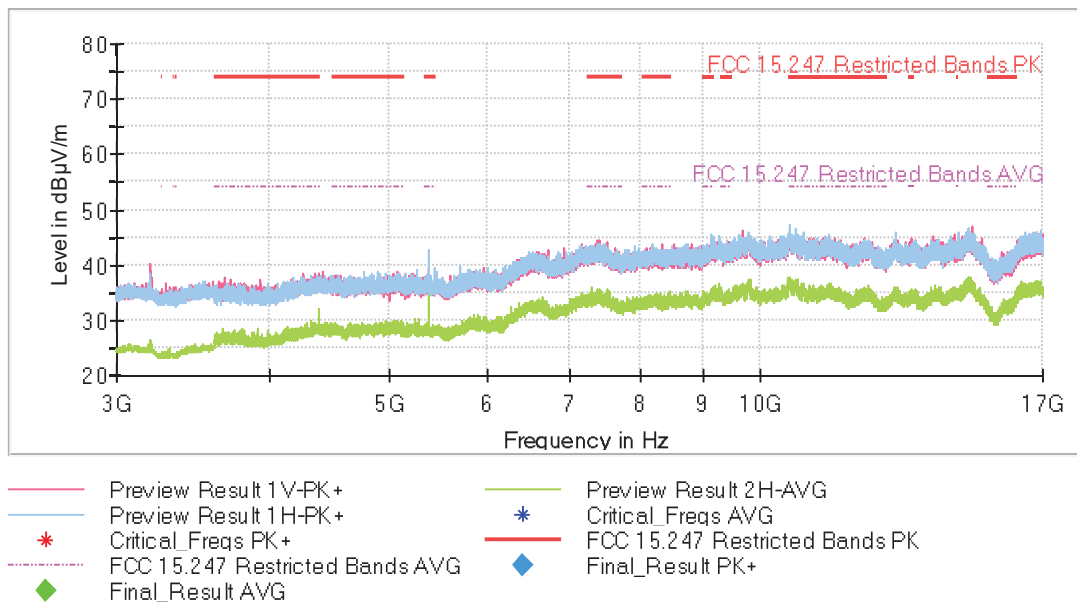

- Middle Channel:

The peak above the limit is the carrier frequency.

- High Channel:

The peak above the limit is the carrier frequency.

• **8-DPSK modulation (3DH5)**

- Low Channel:

The peak above the limit is the carrier frequency.

- Middle Channel:

The peak above the limit is the carrier frequency.

- High Channel:

The peak above the limit is the carrier frequency.

**FREQUENCY RANGE 3 - 17 GHz:**

• **GFSK modulation (DH5)**

- Low Channel:

- Middle Channel:

- High Channel:

• Pi/4-DQPSK modulation (2DH5)

- Low Channel:

- Middle Channel:

- High Channel:

• 8-DPSK modulation (3DH5)

- Low Channel:

- Middle Channel: