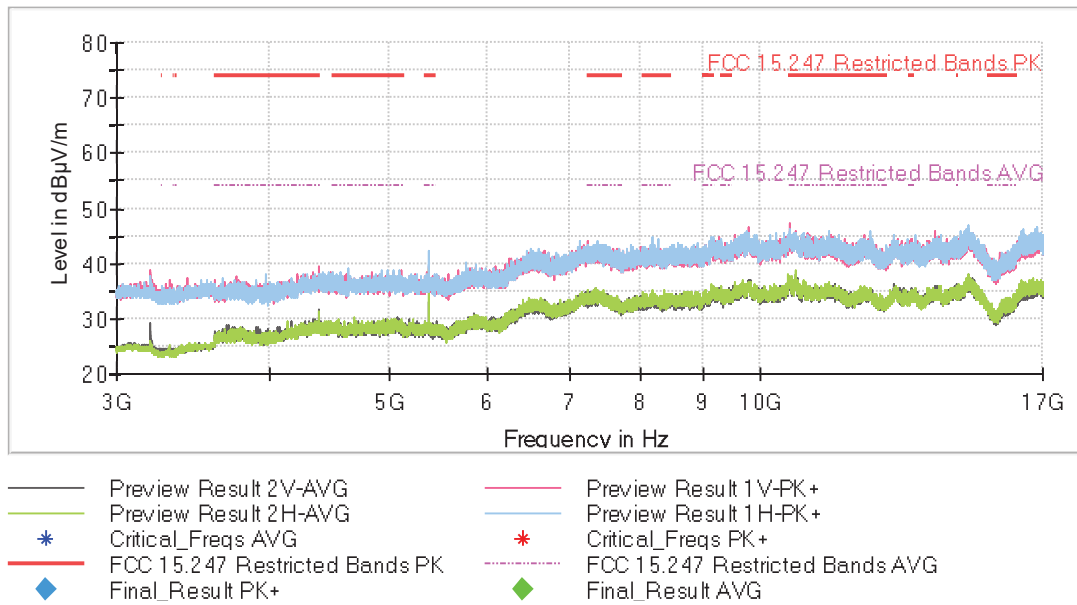

- Middle Channel:

The peak above the limit is the carrier frequency.

- High Channel:

The peak above the limit is the carrier frequency.

• **8-DPSK modulation (3DH5)**

- Low Channel:

The peak above the limit is the carrier frequency.

- Middle Channel:

The peak above the limit is the carrier frequency.

- High Channel:

The peak above the limit is the carrier frequency.

**FREQUENCY RANGE 3 - 17 GHz:**

• **GFSK modulation (DH5)**

- Low Channel:

- Middle Channel:

- High Channel:

• Pi/4-DQPSK modulation (2DH5)

- Low Channel:

- Middle Channel:

- High Channel:

• 8-DPSK modulation (3DH5)

- Low Channel:

- Middle Channel: