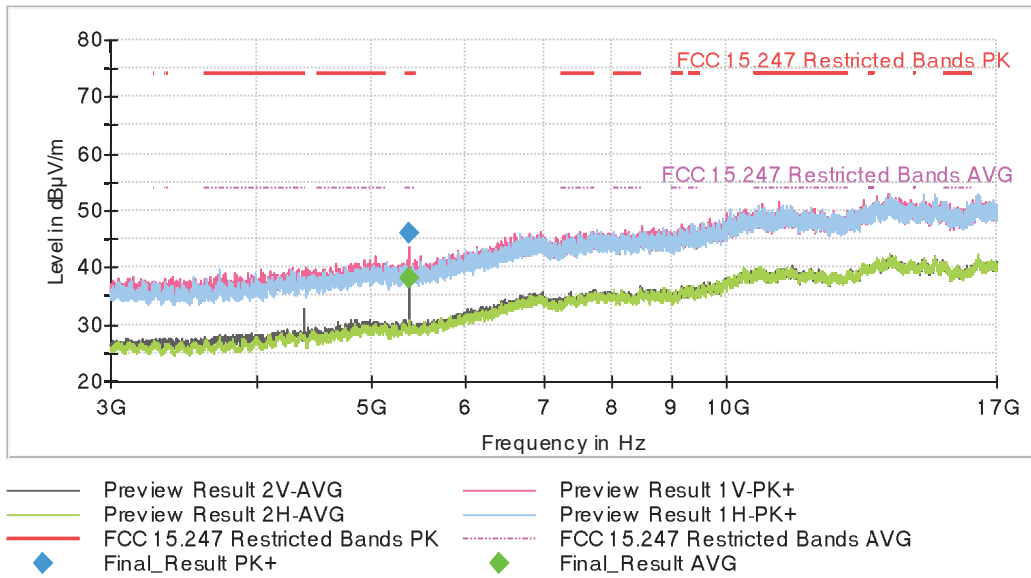

• 8-DPSK modulation (3DH5)

- Low Channel:

The peak above the limit is the carrier frequency.

- Middle Channel:

The peak above the limit is the carrier frequency.

- High Channel:

The peak above the limit is the carrier frequency.

FREQUENCY RANGE 3 - 17 GHz:

• **GFSK modulation (DH5)**

- Low Channel:

- Middle Channel:

- High Channel:

• Pi/4-DQPSK modulation (2DH5)

- Low Channel:

- Middle Channel:

- High Channel: