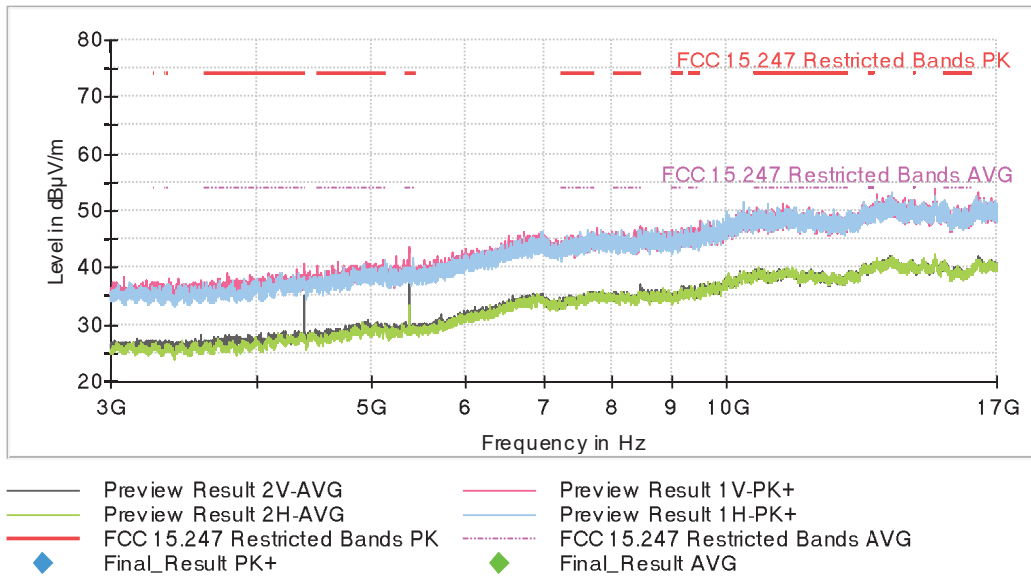

• 8-DPSK modulation (3DH5)

- Low Channel:

The peak above the limit is the carrier frequency.

- Middle Channel:

The peak above the limit is the carrier frequency.

- High Channel:

The peak above the limit is the carrier frequency.

FREQUENCY RANGE 3 - 17 GHz:

• **GFSK modulation (DH5)**

- Low Channel:

- Middle Channel:

- High Channel:

• Pi/4-DQPSK modulation (2DH5)

- Low Channel:

- Middle Channel:

- High Channel: