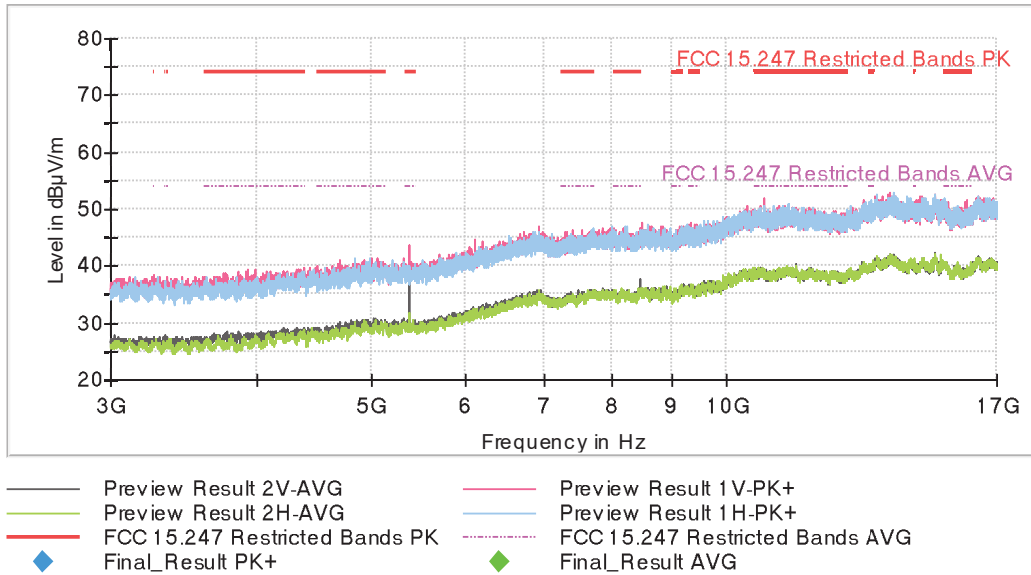

• 8-DPSK modulation (3DH5)

- Low Channel:

The peak above the limit is the carrier frequency.

- Middle Channel:

The peak above the limit is the carrier frequency.

- High Channel:

The peak above the limit is the carrier frequency.

FREQUENCY RANGE 3 - 17 GHz:

• **GFSK modulation (DH5)**

- Low Channel:

- Middle Channel:

- High Channel:

• Pi/4-DQPSK modulation (2DH5)

- Low Channel:

- Middle Channel:

- High Channel: