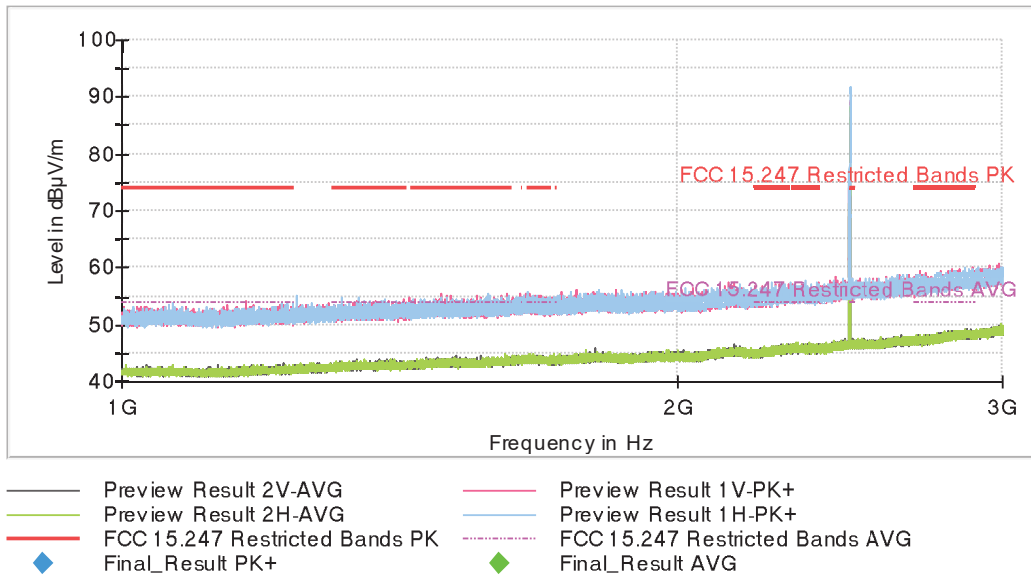

• 8-DPSK modulation (3DH5)

- Low Channel:

The peak above the limit is the carrier frequency.

- Middle Channel:

The peak above the limit is the carrier frequency.

- High Channel:

The peak above the limit is the carrier frequency.

FREQUENCY RANGE 3 - 17 GHz:

• **GFSK modulation (DH5)**

- Low Channel:

- Middle Channel:

- High Channel:

• Pi/4-DQPSK modulation (2DH5)

- Low Channel:

- Middle Channel: