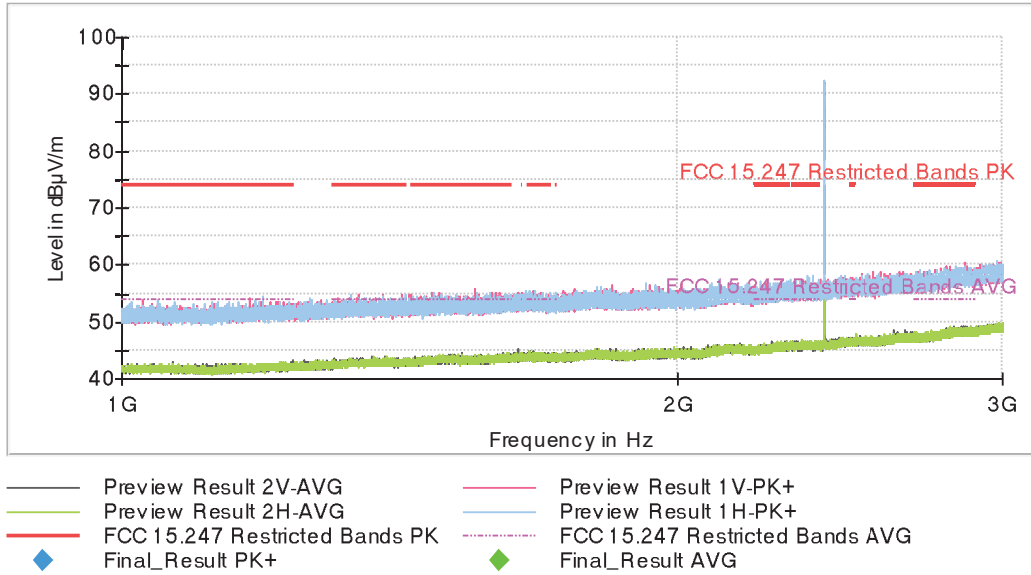

• 8-DPSK modulation (3DH5)

- Low Channel:

The peak above the limit is the carrier frequency.

- Middle Channel:

The peak above the limit is the carrier frequency.

- High Channel:

The peak above the limit is the carrier frequency.

FREQUENCY RANGE 3 - 17 GHz:

• **GFSK modulation (DH5)**

- Low Channel:

- Middle Channel:

- High Channel:

• Pi/4-DQPSK modulation (2DH5)

- Low Channel:

- Middle Channel: