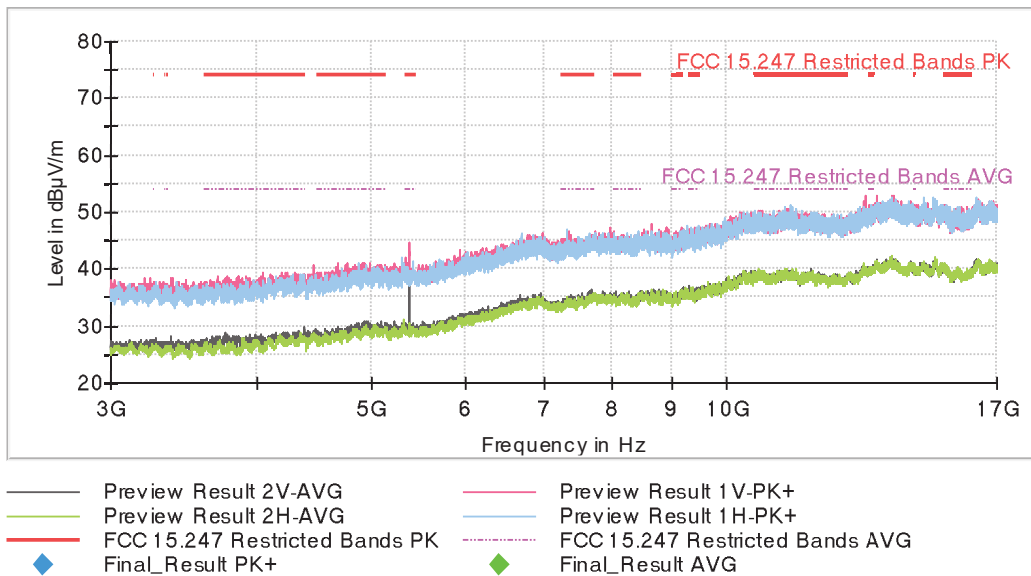

• 8-DPSK modulation (3DH5)

- Low Channel:

The peak above the limit is the carrier frequency.

- Middle Channel:

The peak above the limit is the carrier frequency.

- High Channel:

The peak above the limit is the carrier frequency.

FREQUENCY RANGE 3 - 17 GHz:

• **GFSK modulation (DH5)**

- Low Channel:

- Middle Channel:

- High Channel:

• Pi/4-DQPSK modulation (2DH5)

- Low Channel:

- Middle Channel:

- High Channel: