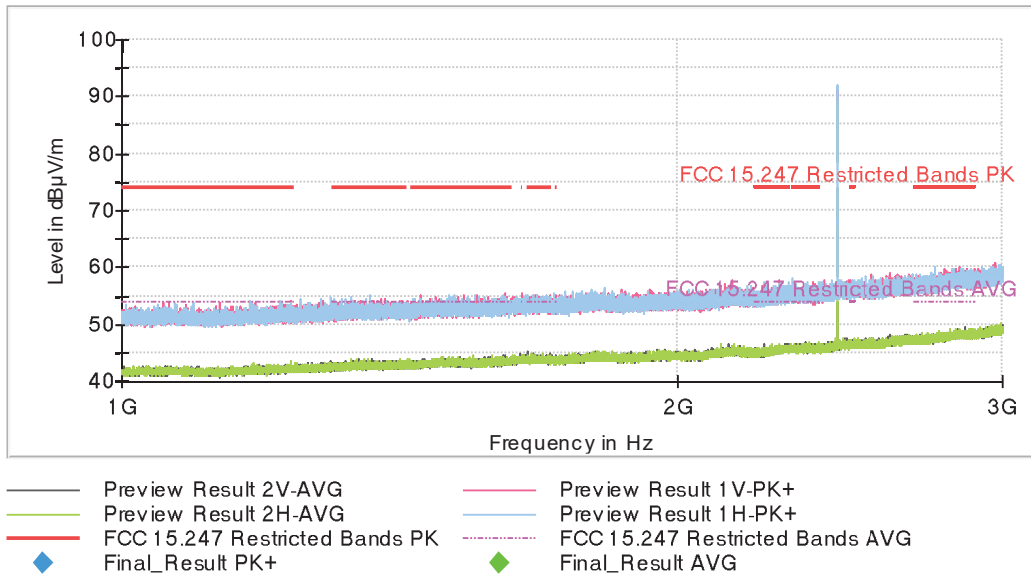

• 8-DPSK modulation (3DH5)

- Low Channel:

The peak above the limit is the carrier frequency.

- Middle Channel:

The peak above the limit is the carrier frequency.

- High Channel:

The peak above the limit is the carrier frequency.

FREQUENCY RANGE 3 - 17 GHz:

• **GFSK modulation (DH5)**

- Low Channel:

- Middle Channel:

- High Channel:

• Pi/4-DQPSK modulation (2DH5)

- Low Channel:

- Middle Channel: