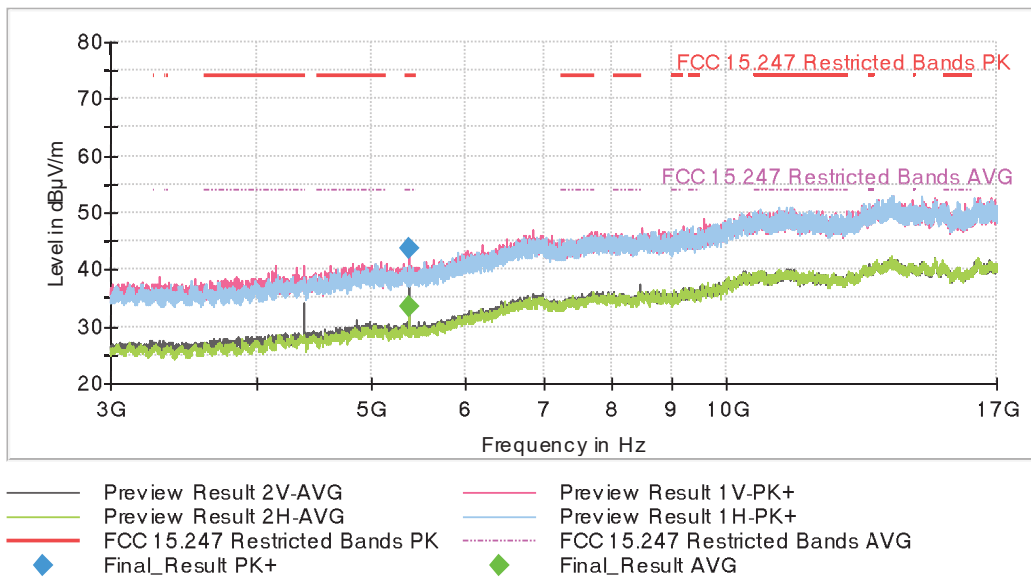

• 8-DPSK modulation (3DH5)

- Low Channel:

The peak above the limit is the carrier frequency.

- Middle Channel:

The peak above the limit is the carrier frequency.

- High Channel:

The peak above the limit is the carrier frequency.

FREQUENCY RANGE 3 - 17 GHz:

• **GFSK modulation (DH5)**

- Low Channel:

- Middle Channel:

- High Channel:

• Pi/4-DQPSK modulation (2DH5)

- Low Channel:

- Middle Channel:

- High Channel: