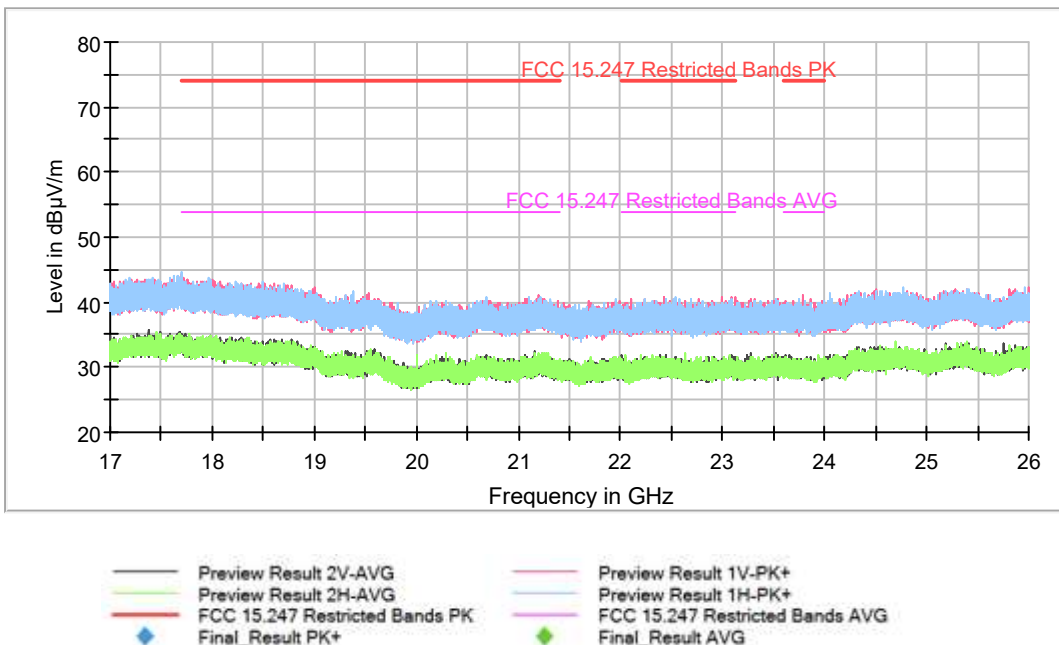

**Operation Band (MHz) = [2400, 2483.5], Frequency (MHz) = 2462.00000, Equipment Type: Digital Transmission System (DTS), Modulation: 802.11n HT20 (OFDM MCS0 6.5 Mbit/s), Frequency Range (GHz) = [3, 17]**

**Plots:**

**Operation Band (MHz) = [2400, 2483.5], Equipment Type: Digital Transmission System (DTS), Modulation: 802.11n HT20 (OFDM MCS0 6.5 Mbit/s), Frequency Range (GHz) = [17, 26]**

**Plots:**

This plot is valid for Low, Middle and High Channels.