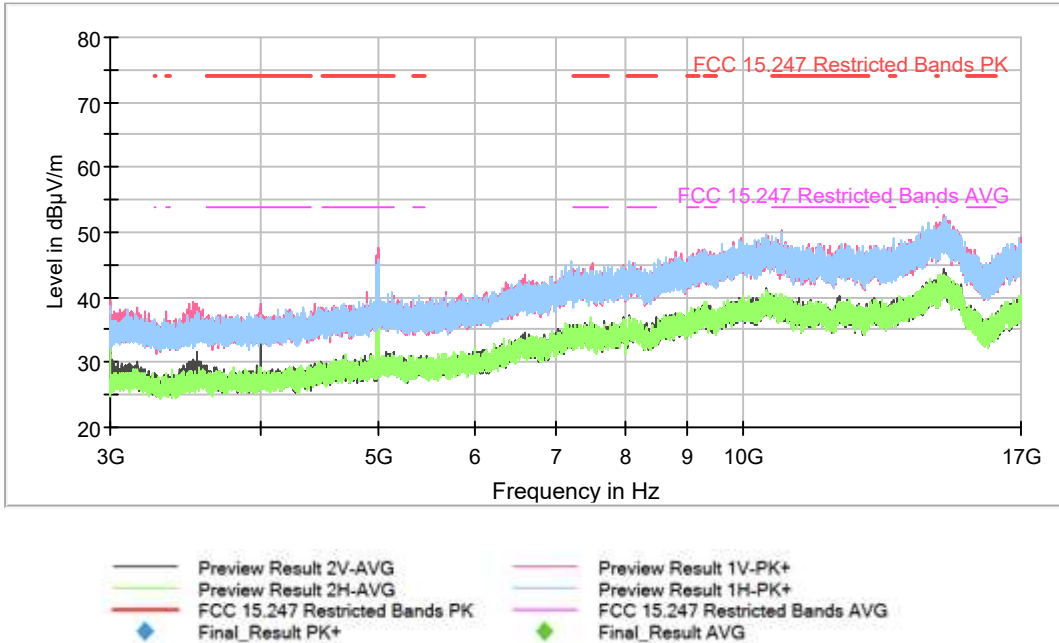

**Operation Band (MHz) = [2400, 2483.5], Frequency (MHz) = 2462.00000, Equipment Type: Digital Transmission System (DTS), Modulation: 802.11n HT20 (OFDM MCS0 6.5 Mbit/s), Frequency Range (GHz) = [3, 17]**

**Plots:**

**Operation Band (MHz) = [2400, 2483.5], Equipment Type: Digital Transmission System (DTS), Modulation: 802.11n HT20 (OFDM MCS0 6.5 Mbit/s), Frequency Range (GHz) = [17, 26]**

**Plots:**

This plot is valid for Low, Middle and High Channels.