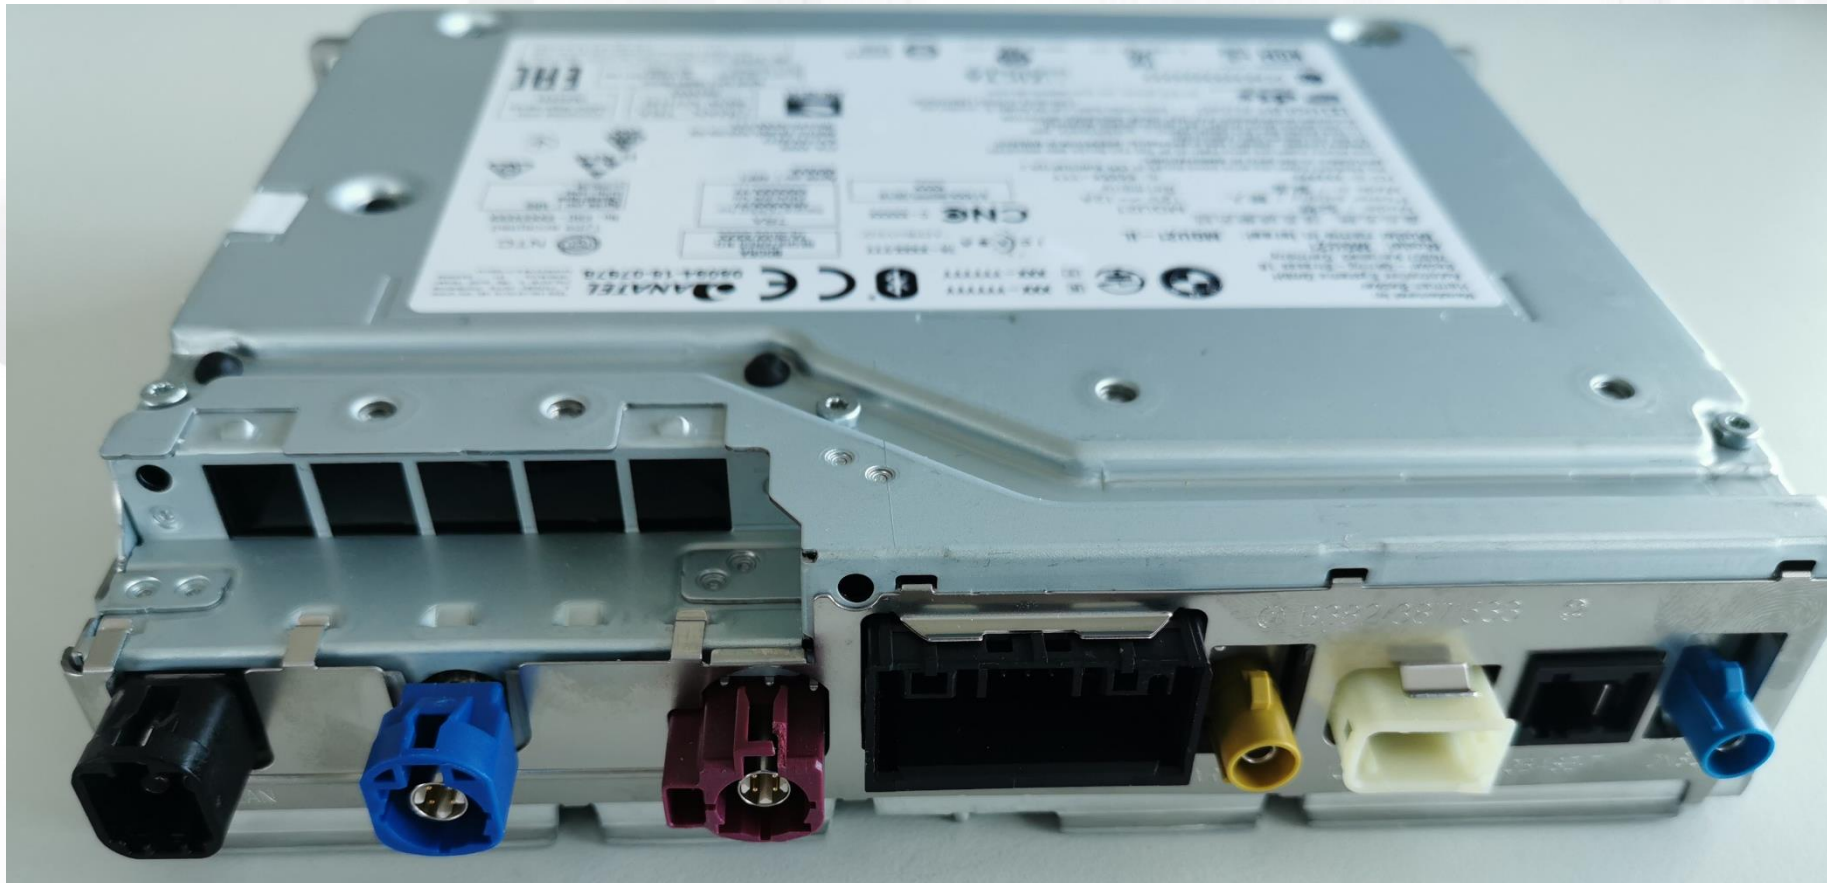

HARMAN
A SAMSUNG COMPANY

I&K2I MGU2I HU
External photos

CORBU Alexandru George
NEACSU Costin Alexandru
17 JULY 2020

I&K2I MGU2I HU – External photos

FRONT

I&K2I MGU21 HU – External photos

UPPER SIDE

LOWER SIDE