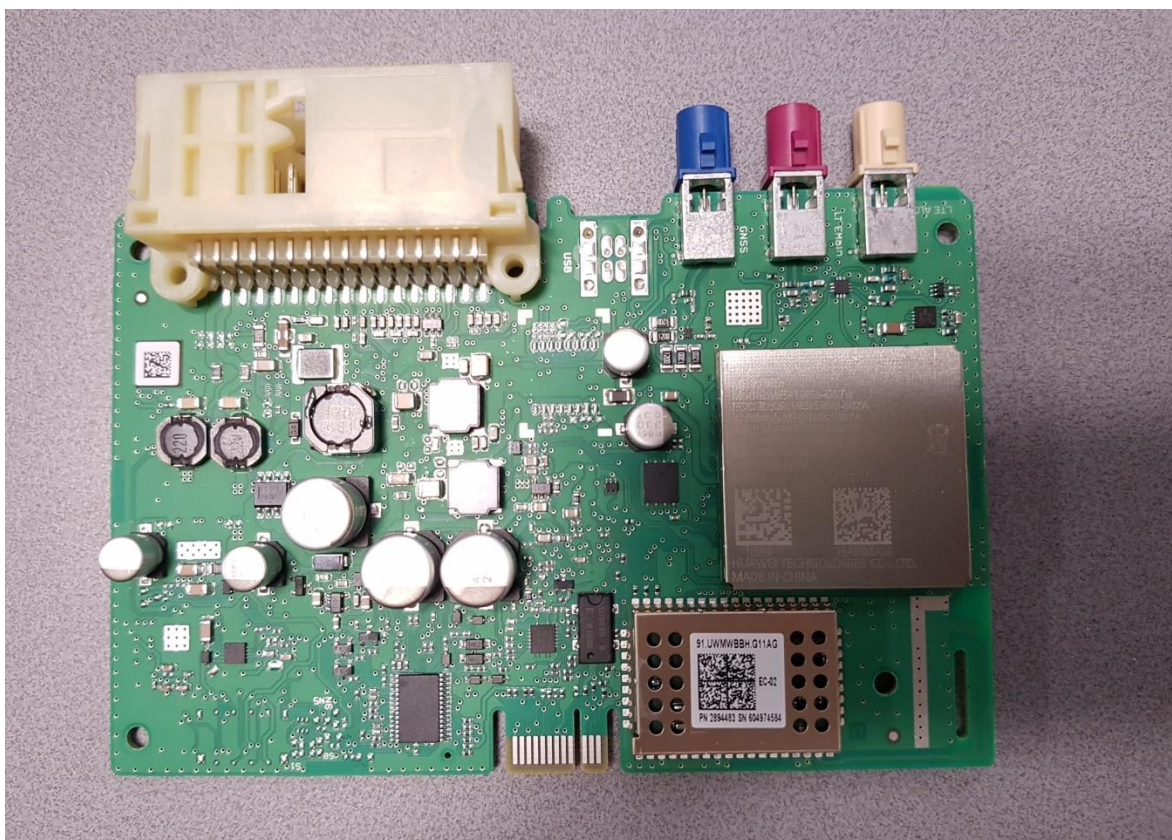

Model: HERMES 1.5  
Internal pictures

FCC ID: T8GHERMES / IC: 6434A-HERMES

included Huawei NAD module  
Module: ME919Bs-567A

FCC ID: QISME919BS-567A / IC: 6369A-ME919BS567A