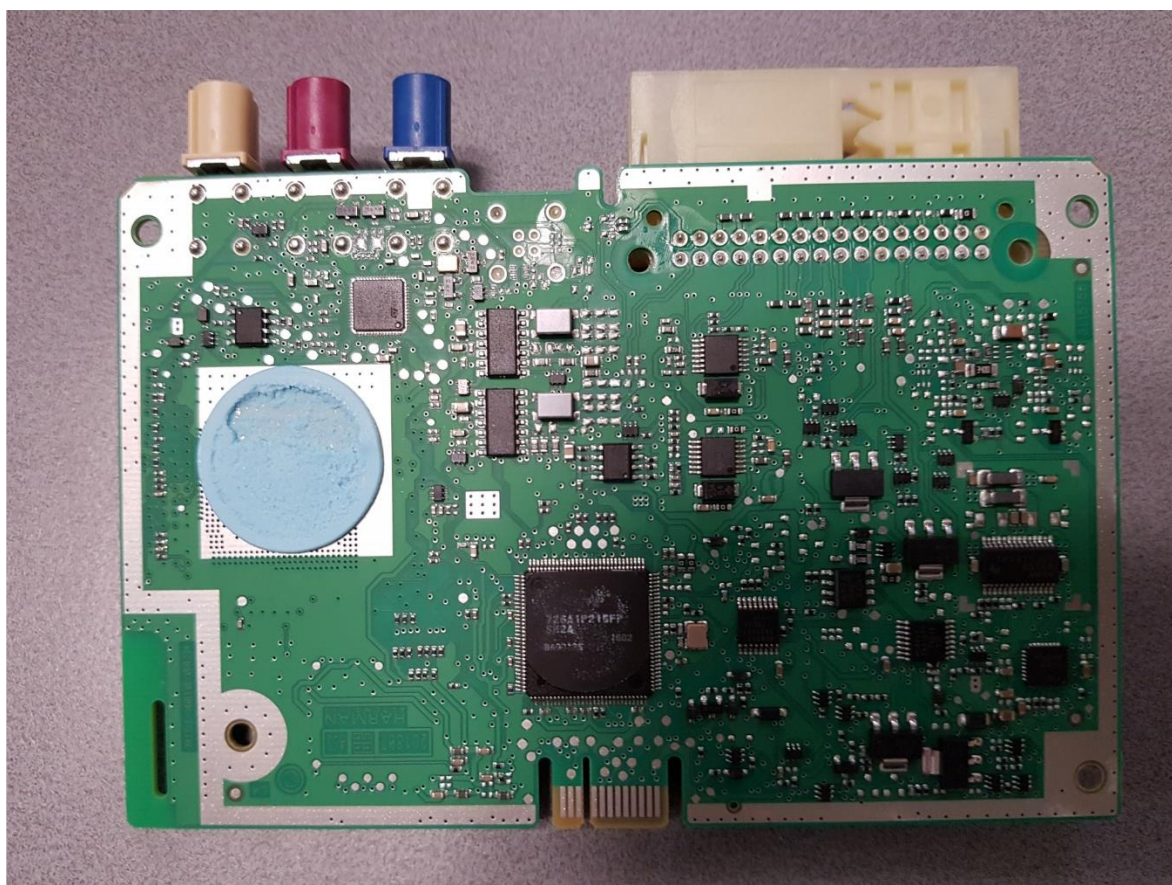

Model: HERMES 1.5  
Internal pictures

FCC ID: T8GHERMES / IC: 6434A-HERMES

included Huawei NAD module  
Module: ME919Bs-567A

FCC ID: QISME919BS-567A / IC: 6369A-ME919BS567A