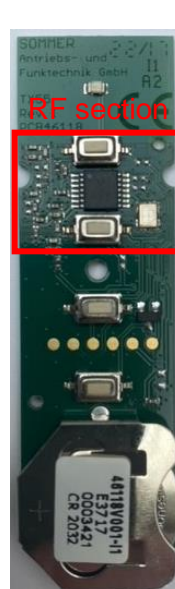

Internal photos TX55-922-4 Pearl / Pearl Twin FCC ID T8C202 / IC: 6496A-202

Eigner: PM

www.sommer.eu

21.03.2022 14:21

Seite 1 von 1

Pearl (4-buttons):

PCB in housing

PCB front

PCB back

Pearl Twin (2-buttons):

PCB in Housing

PCB front

PCB back