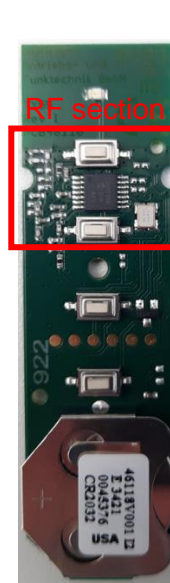

Internal photos TX55-922-4 Pearl / Pearl Twin FCC ID T8C202 / IC: 6496A-202

Eigner: PM

www.sommer.eu

21.03.2022 14:21

Seite 1 von 1

Pearl (4-buttons):

PCB in housing

PCB front

PCB back

Pearl Twin (2-buttons):

PCB in Housing

PCB front

PCB back