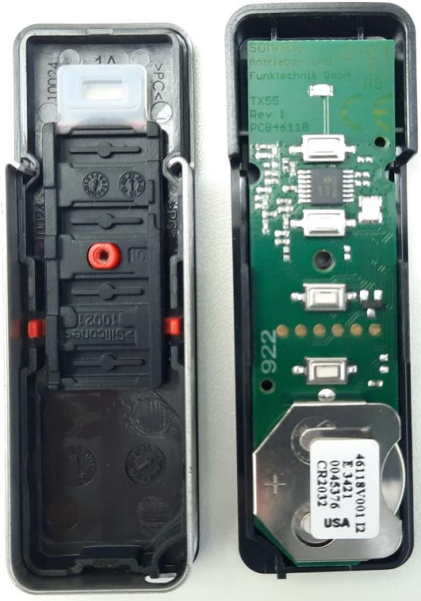

Internal photos TX55-922-4 Pearl / Pearl Twin FCC ID T8C202 / IC: 6496A-202

Eigner: PM

www.sommer.eu

21.03.2022 14:21

Seite 1 von 1

Pearl (4-buttons):

PCB in housing

PCB front

PCB back

Pearl Twin (2-buttons):

PCB in Housing

PCB front

PCB back