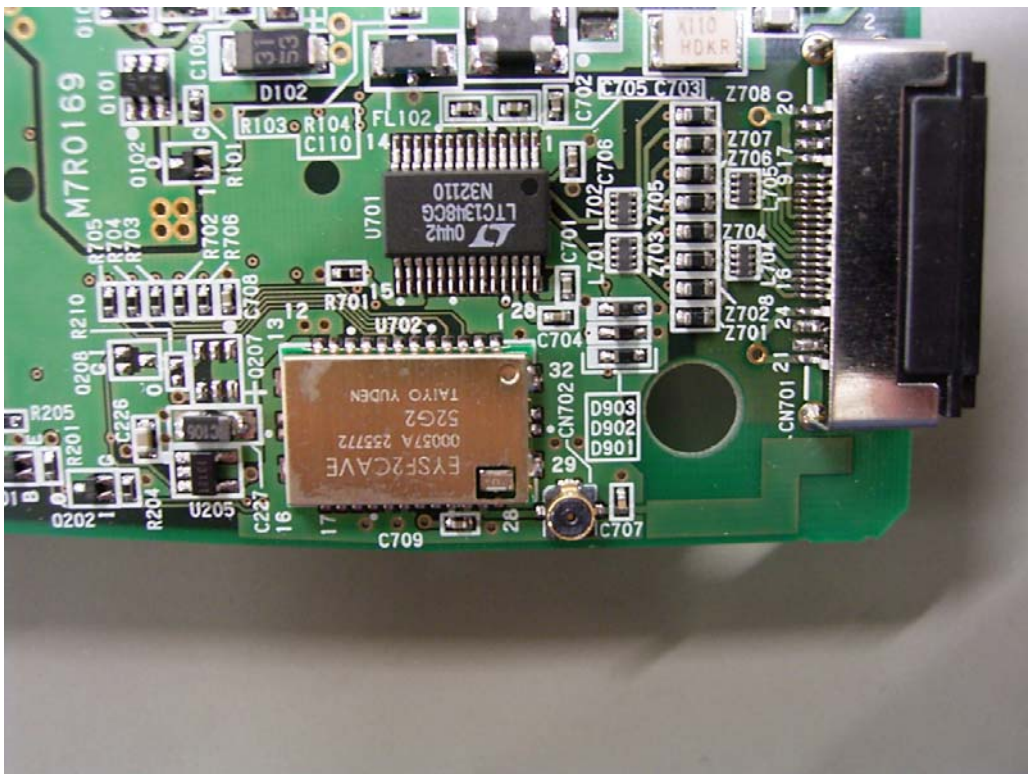

**Internal Photo
Handy Terminal [PI-13500-W]**

**FURUNO SYSTEMS CO.,LTD.
FCC ID: T87SS23BTXXT**

Front

Rear

Bluetooth

Bluetooth (Closeup)