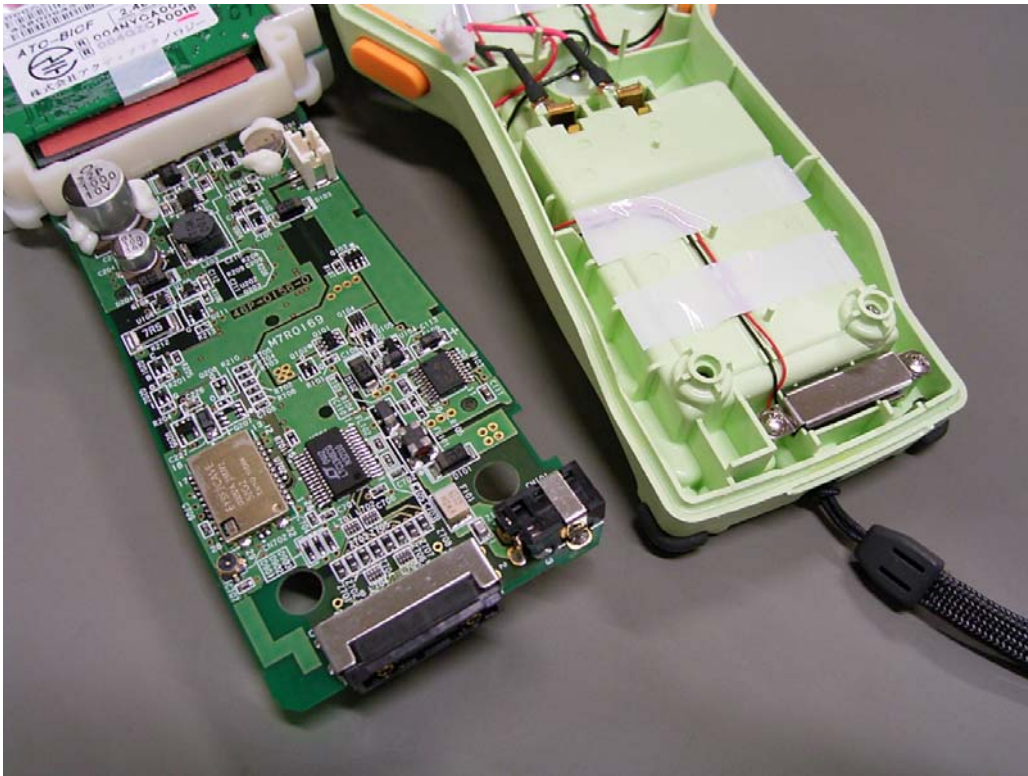

**Internal Photo
Handy Terminal [PI-13500-W]**

**FURUNO SYSTEMS CO.,LTD.
FCC ID: T87SS23BTXXT**

Front

Rear

Bluetooth

Bluetooth (Closeup)