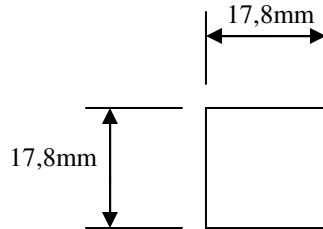

## FCC ID Label Sample

Label original size:

The label contains the following information:

- PAN2580** ← Model No.
- ENW59625xxxF** ← Part No.
- QR code
- 001C2C1B ← MAC-address (only example)
- 26ABCDEF
- yy / zz
- FCC ID: T7V-2580 ← FCC number
- IC: 216Q-2580 ← IC number

A small black circle is located in the bottom-left corner of the label area.