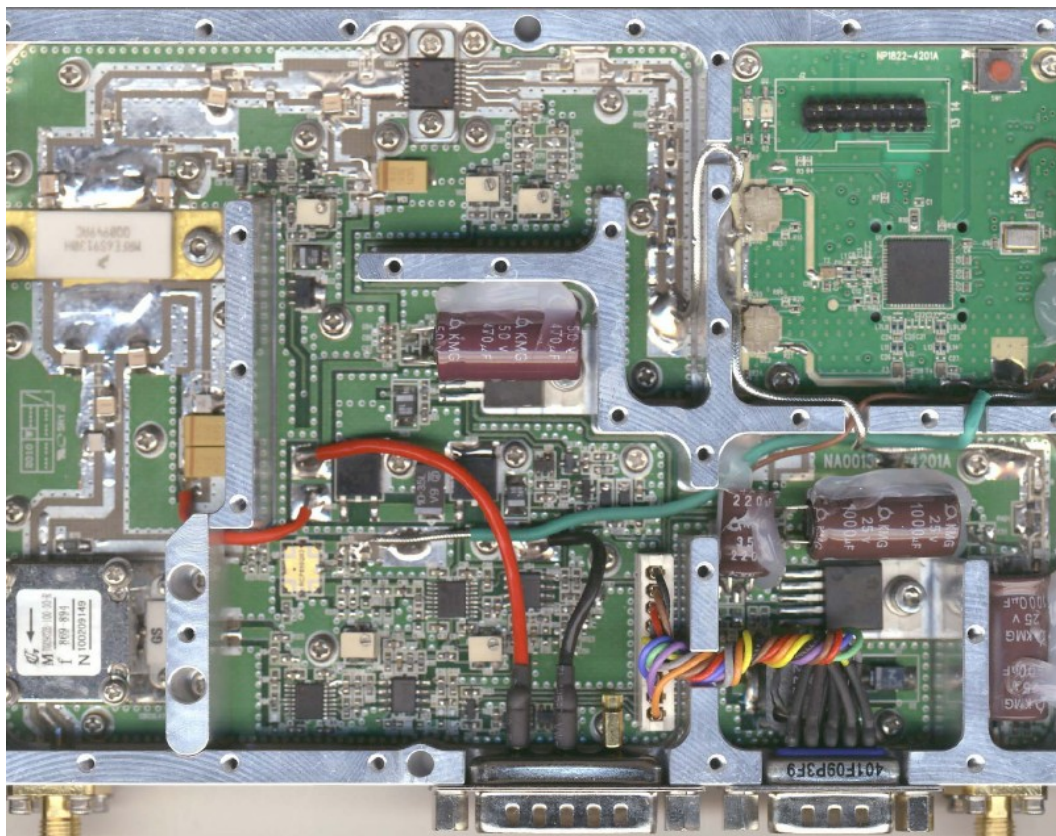

Internal photo – RU Inside

Optic Module – Duo SOU

RF Modem - NKCM-340S

RF Module 850 – RFCHS

RF Module 1900 – RFBS

RF Module 850 – HPA

RF Module 1900 - HPA

Interface B'd

NMS B'd - PWDUAL

PSU

Combiner – RRCOM