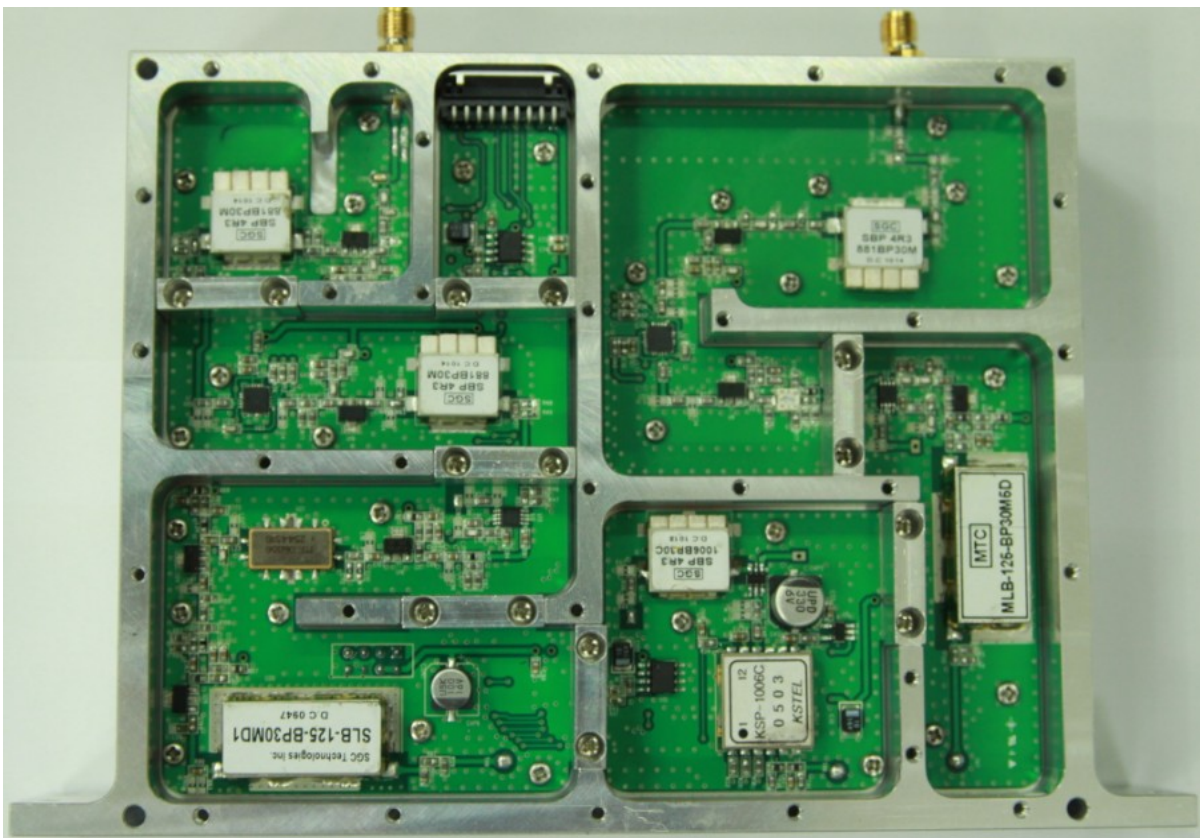

Internal photo – RU Inside

Optic Module – Duo SOU

RF Modem - NKCM-340S

RF Module 850 – RFCHS

RF Module 1900 – RFBS

RF Module 850 – HPA

RF Module 1900 - HPA

Interface B'd

NMS B'd - PWDUAL

PSU

Combiner – RRCOM