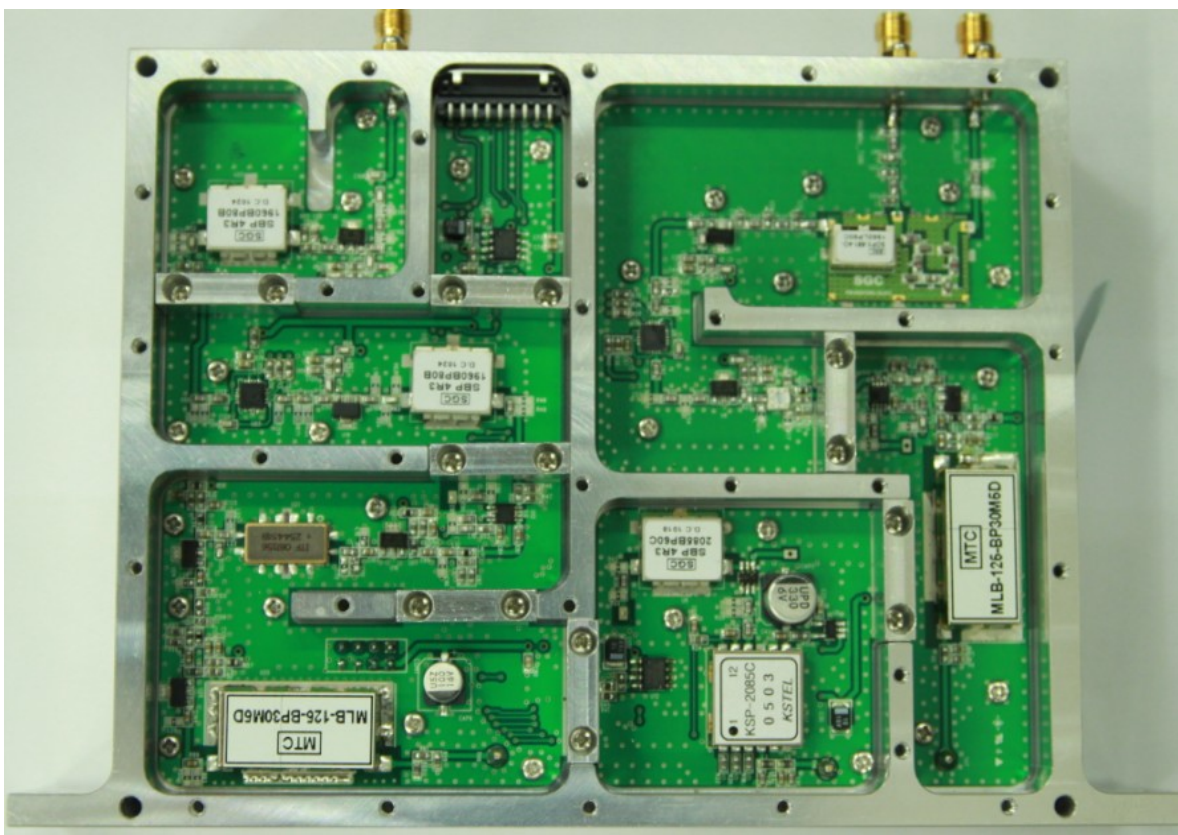

Internal photo – RU Inside

Optic Module – Duo SOU

RF Modem - NKCM-340S

RF Module 850 – RFCHS

RF Module 1900 – RFBS

RF Module 850 – HPA

RF Module 1900 - HPA

Interface B'd

NMS B'd - PWDUAL

PSU

Combiner – RRCOM