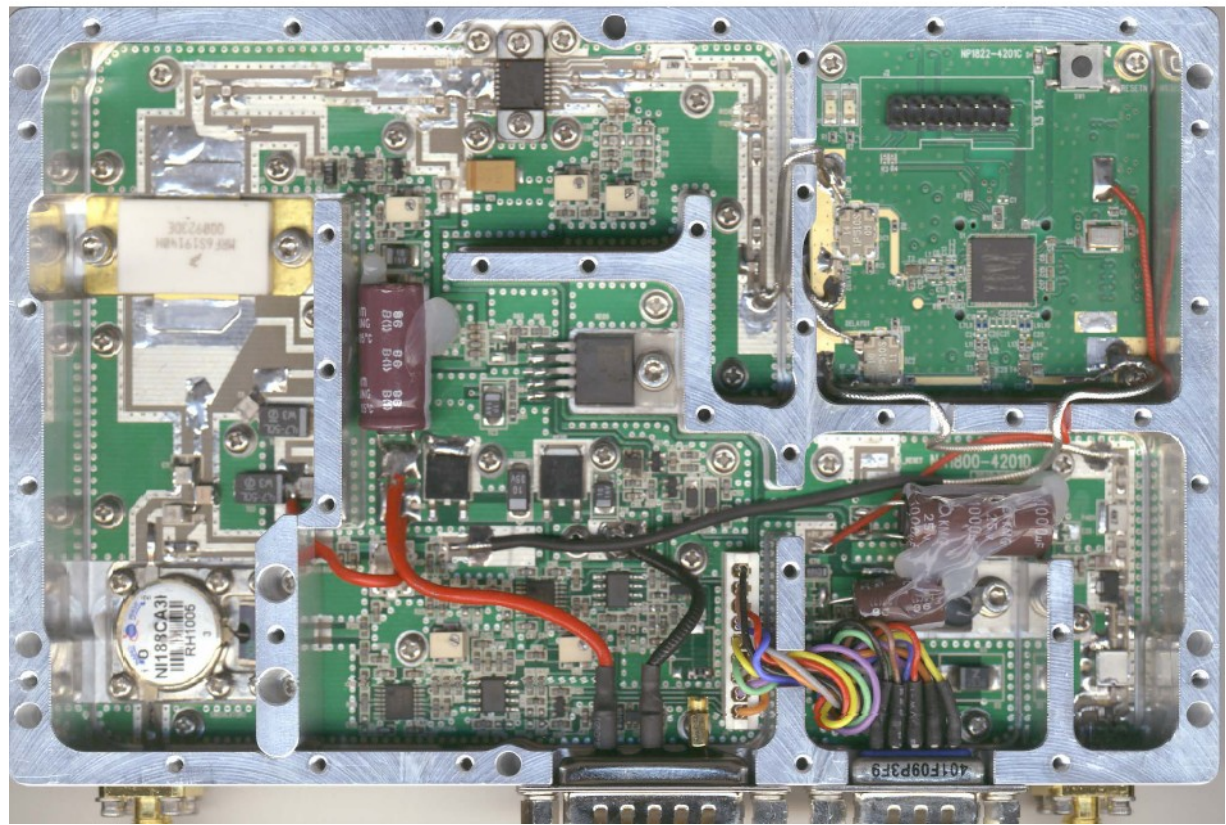

Internal photo – RU Inside

Optic Module – Duo SOU

RF Modem - NKCM-340S

RF Module 850 – RFCHS

RF Module 1900 – RFBS

RF Module 850 – HPA

RF Module 1900 - HPA

Interface B'd

NMS B'd - PWDUAL

PSU

Combiner – RRCOM