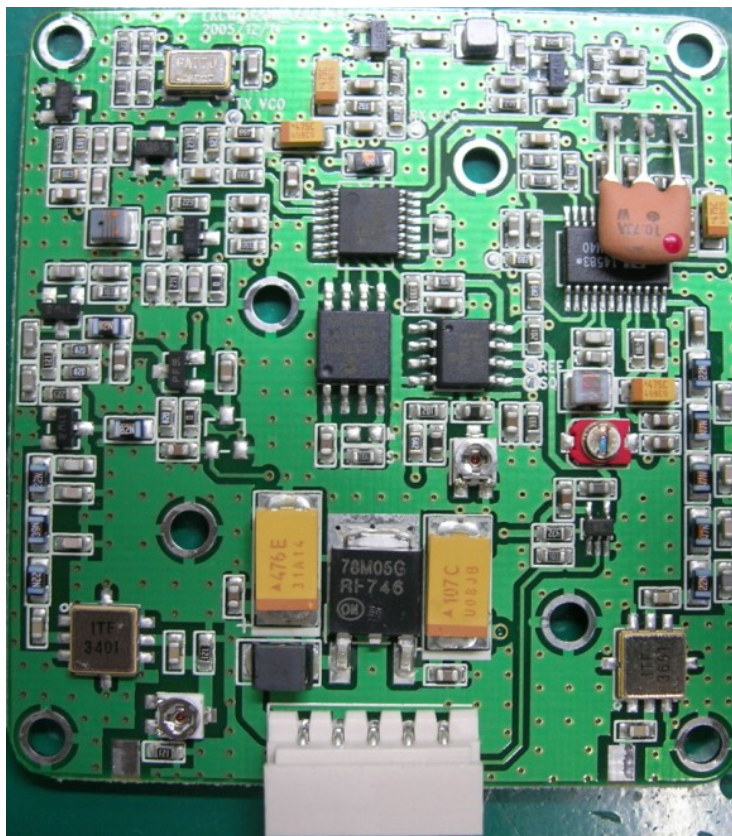

Internal photo – RU Inside

Optic Module – Duo SOU

RF Modem - NKCM-340S

RF Module 850 – RFCHS

RF Module 1900 – RFBS

RF Module 850 – HPA

RF Module 1900 - HPA

Interface B'd

NMS B'd - PWDUAL

PSU

Combiner – RRCOM