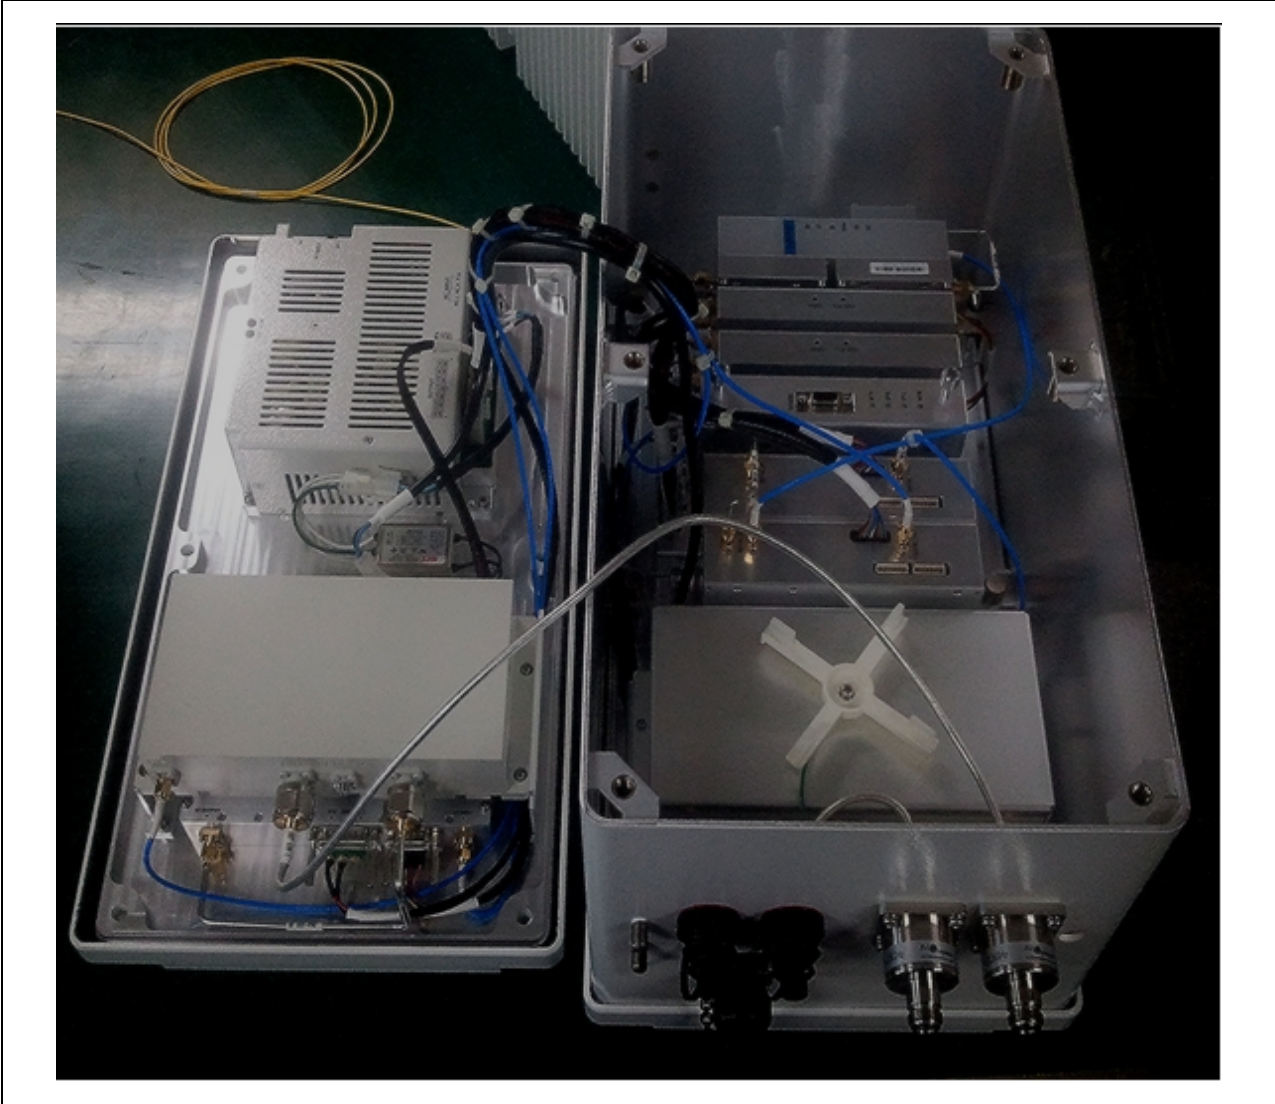

Internal photo – RU Inside

Optic Module – Duo SOU

RF Modem - NKCM-340S

RF Module 850 – RFCHS

RF Module 1900 – RFBS

RF Module 850 – HPA

RF Module 1900 - HPA

Interface B'd

NMS B'd - PWDUAL

PSU

Combiner – RRCOM