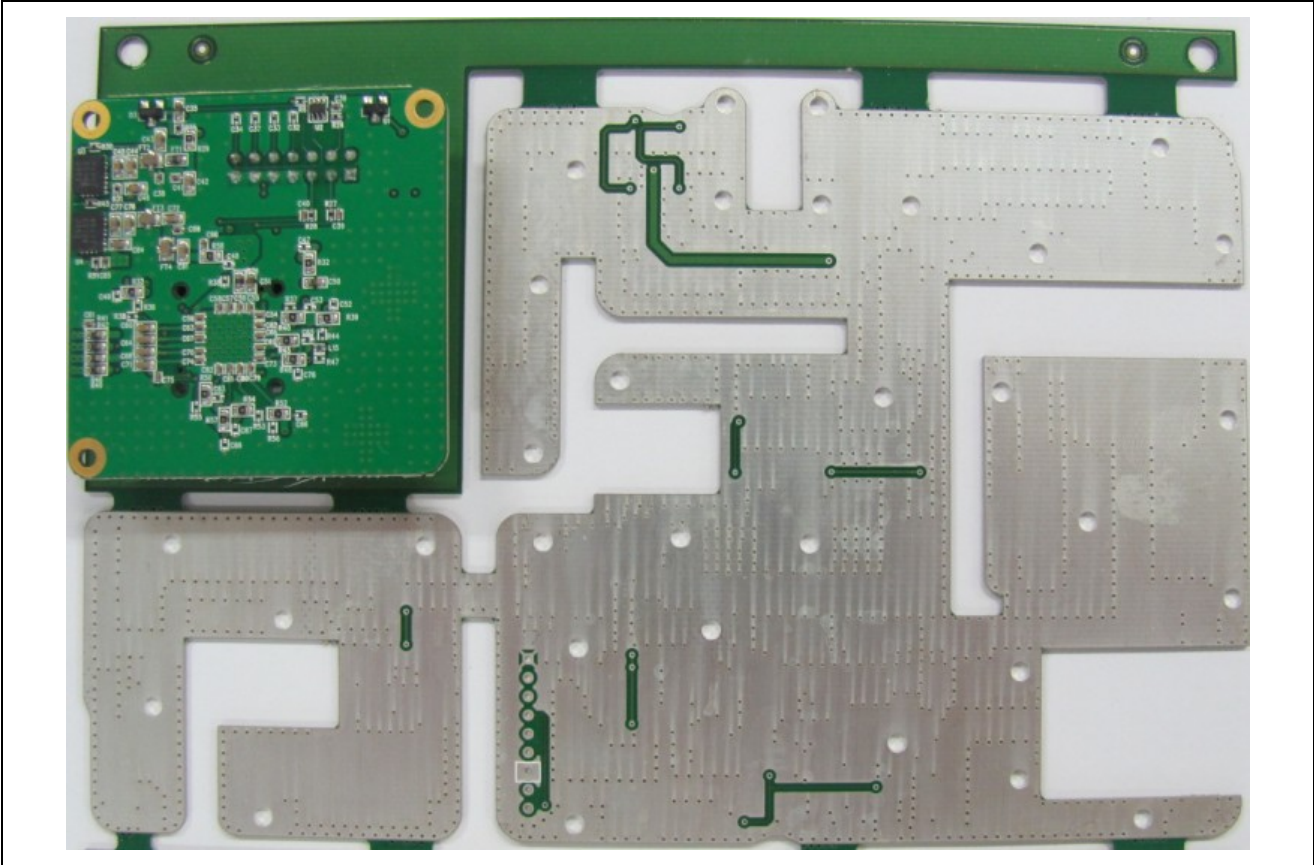

Internal photo – RU Inside

Optic Module – Duo SOU

RF Modem - NKCM-340S

RF Module 850 – RFCHS

RF Module 1900 – RFBS

RF Module 850 – HPA

RF Module 1900 - HPA

Interface B'd

NMS B'd - PWDUAL

PSU

Combiner – RRCOM