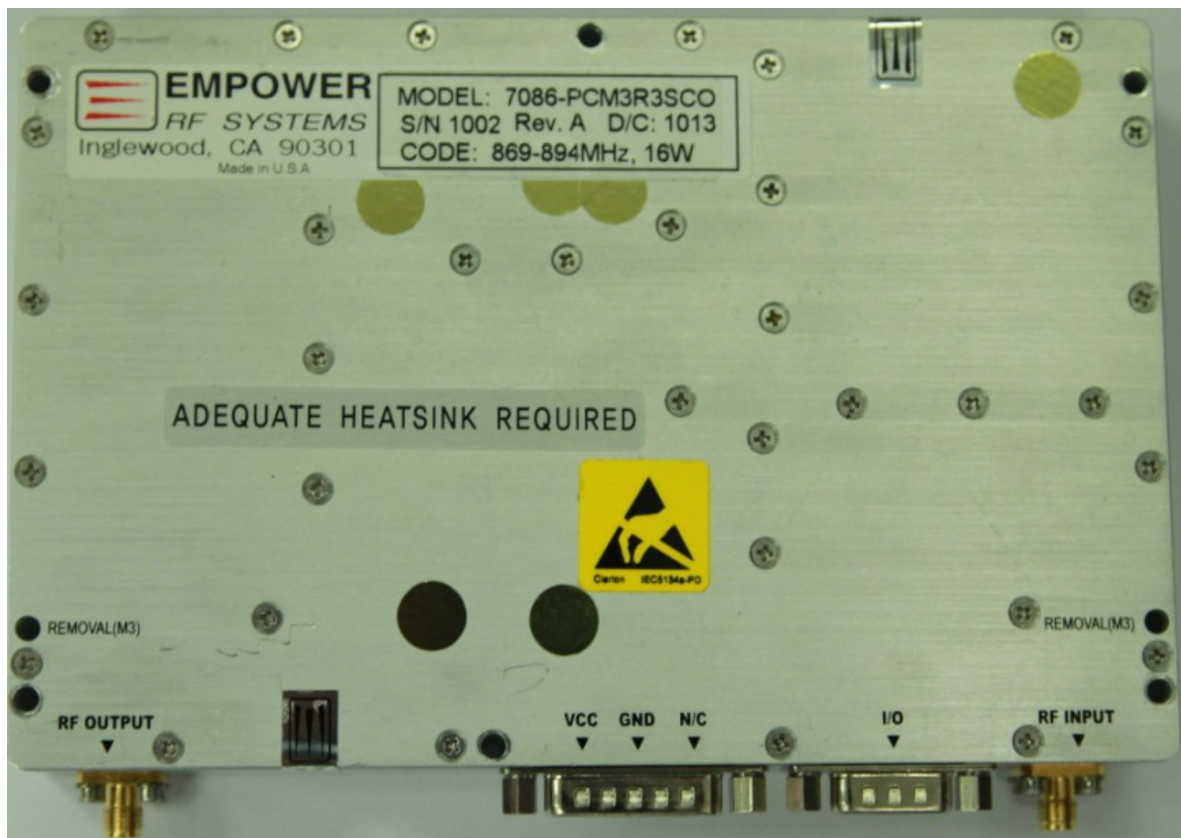

Internal photo – RU Inside

Optic Module – Duo SOU

RF Modem - NKCM-340S

RF Module 850 – RFCHS

RF Module 1900 – RFBS

RF Module 850 – HPA

RF Module 1900 - HPA

Interface B'd

NMS B'd - PWDUAL

PSU

Combiner – RRCOM