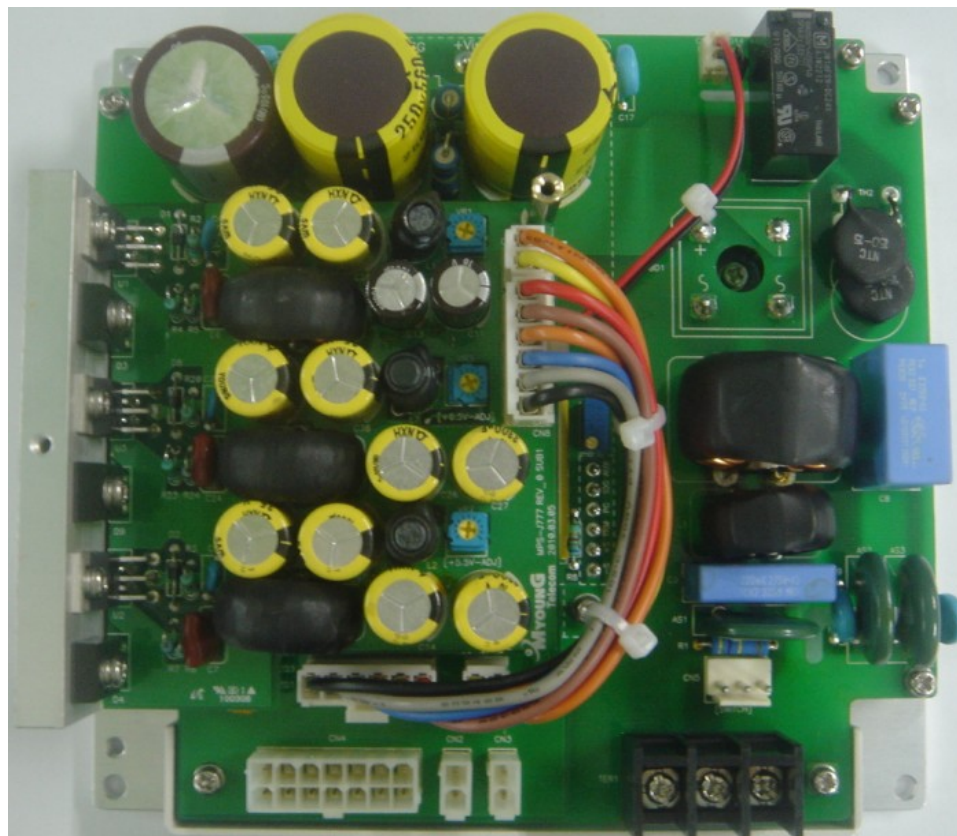

Internal photo – RU Inside

Optic Module – Duo SOU

RF Modem - NKCM-340S

RF Module 850 – RFCHS

RF Module 1900 – RFBS

RF Module 850 – HPA

RF Module 1900 - HPA

Interface B'd

NMS B'd - PWDUAL

PSU

Combiner – RRCOM