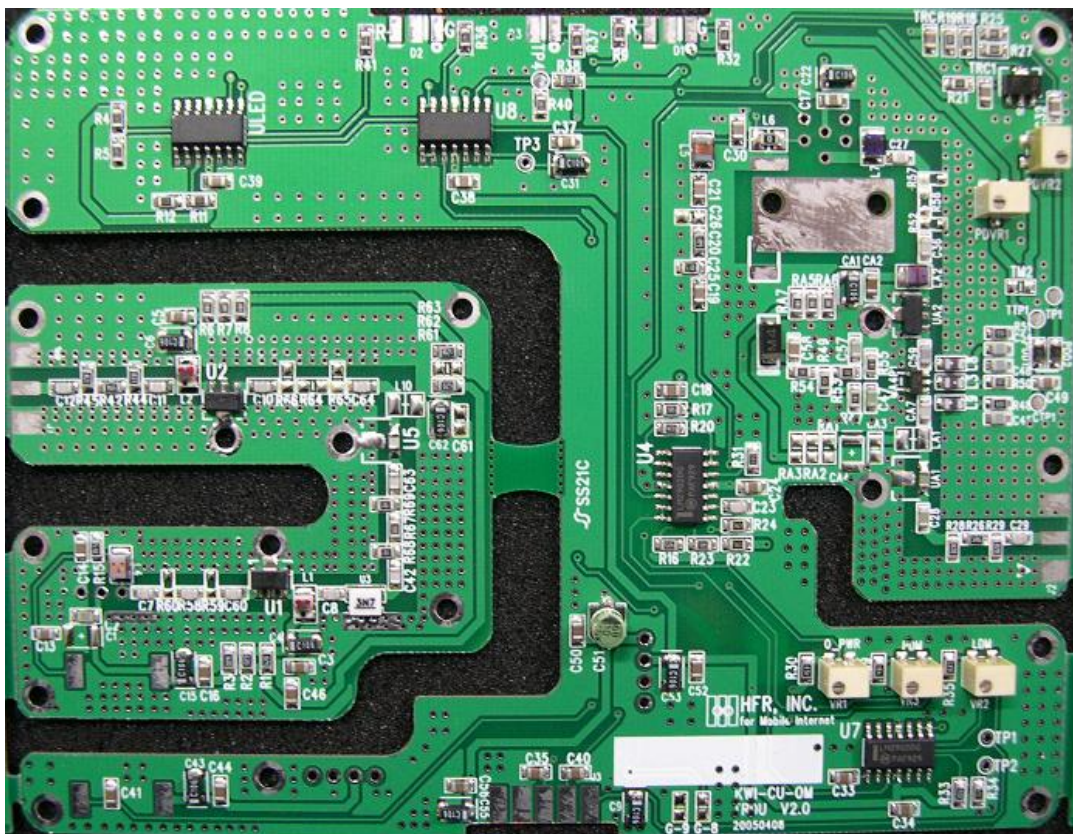

Internal photo – RU Inside

Optic Module – Duo SOU

RF Modem - NKCM-340S

RF Module 850 – RFCHS

RF Module 1900 – RFBS

RF Module 850 – HPA

RF Module 1900 - HPA

Interface B'd

NMS B'd - PWDUAL

PSU

Combiner – RRCOM