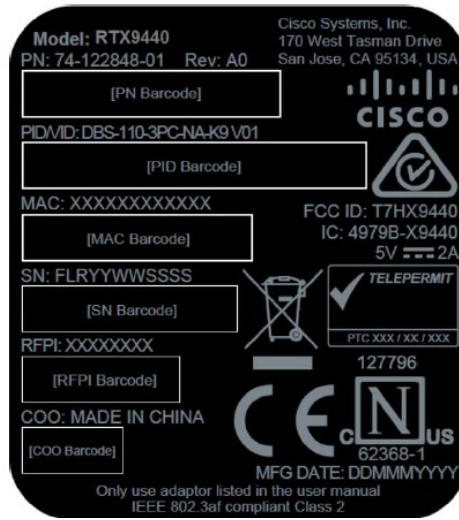

EXHIBIT A - FCC ID LABEL AND LOCATION

FCC ID Label

FCC ID Label Location Information

The label shown shall be permanently affixed at a conspicuous location on the device and be readily visible to the user at the time purchase (Labeling requirements per 2.925)