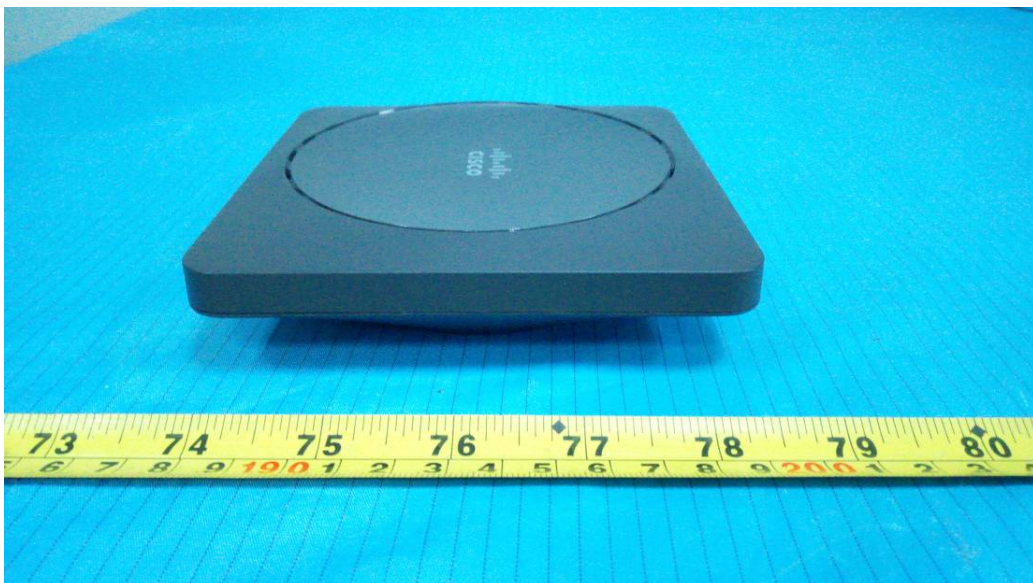

EXHIBIT B - EUT EXTERNAL PHOTOGRAPHS

EUT – All View

EUT – Front View

EUT – Rear View

EUT – Top View

EUT – Bottom View

EUT – Left View

EUT – Right View

EUT –Chassis View

EUT –Charging Cable View

EUT – Adapter 1 (Model: S010WU0500200) View

EUT – Adapter 1 (Model: S010WU0500200) Label View

EUT – Adapter 2 (Model: S008ACM0500200) View

EUT –Adapter 2 (Model: S008ACM0500200) Label View