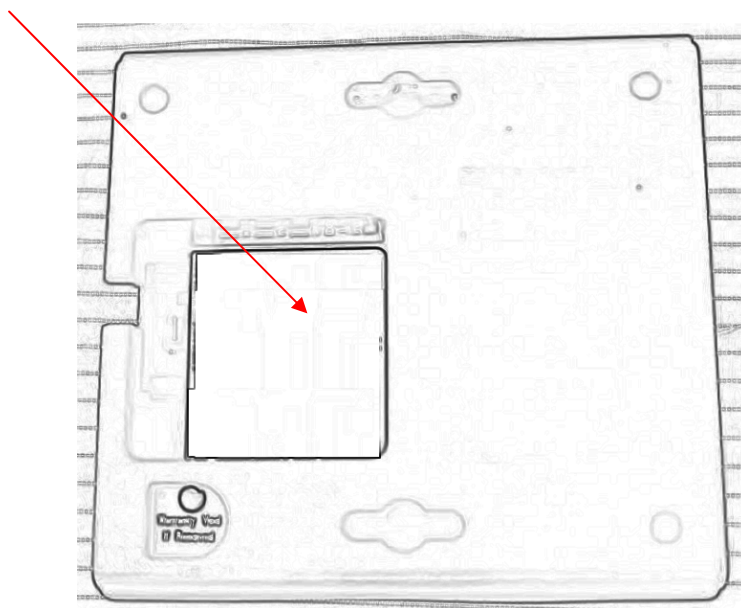

**Model: 8328 SIP-DECT SINGLE BASE STATION
Label**

Alcatel-Lucent 

Enterprise
ALE International
32, avenue Kléber
92700 Colombes France

FCC ID: T7HX9431
IC: 4979B-X9431
Type: Base EU

MODEL: 8328 SIP-DECT SINGLE BASE STATION

(PN1) 3BN67387AAAB
(REV1) 01
(SN1) RTAYYWWXXXXX
(MAC) MM:MM:MM:MM:MM:MM
(RFPI) 1EEEEXXY00

IEEE 802.3af compliant Class 2

Made in China

Label Location Information

**Model: RTX9431
Label**

RTX	FCC ID: T7HX9431 IC: 4979B-X9431
MODEL: RTX9431	127796
Type: Base EU	
DC 5V  2A	62368-1
S/N: YYWWSSSSSS	
 [Factory S/N Barcode]	
MAC: MMMMMMMMMMMM	
 [Mac address Barcode]	
RFPI: 1EEEEEXY00	
 [RFPI Barcode]	
Only use adaptor listed in the user manual IEEE 802.3af compliant Class 2	Made in China

Label Location Information