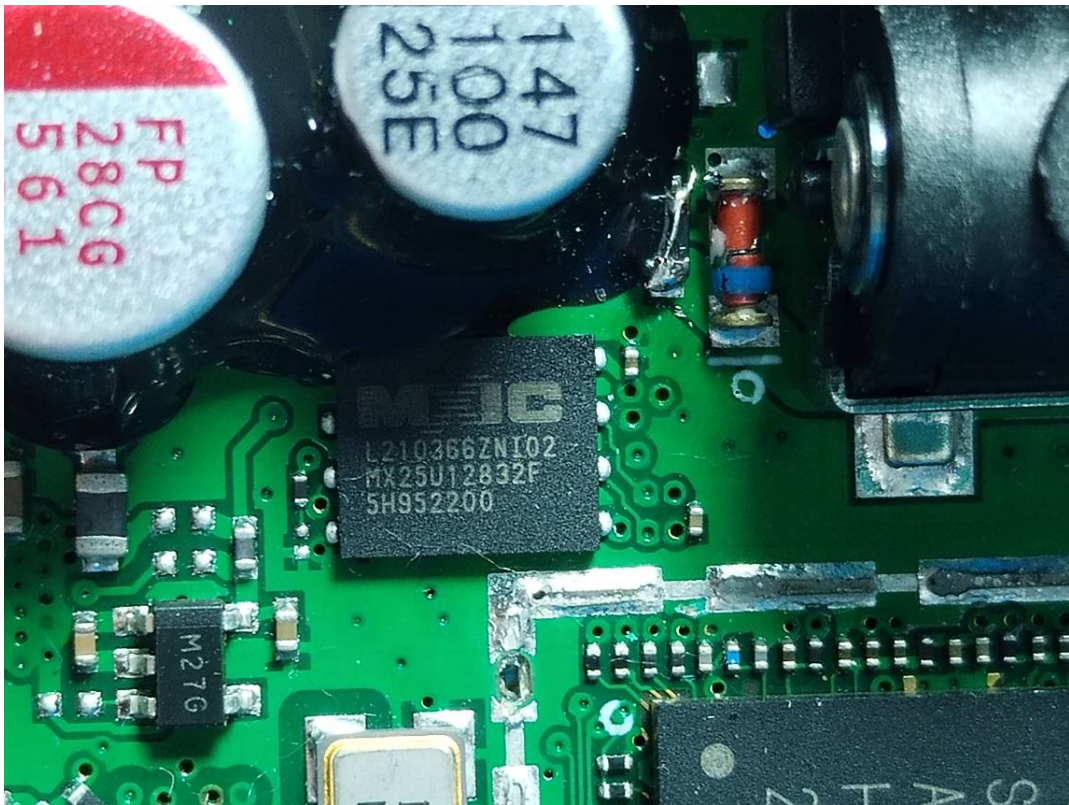

EUT INTERNAL PHOTOGRAPHS

Model: RTX9431

Model: 8328 SIP-DECT SINGLE BASE STATION