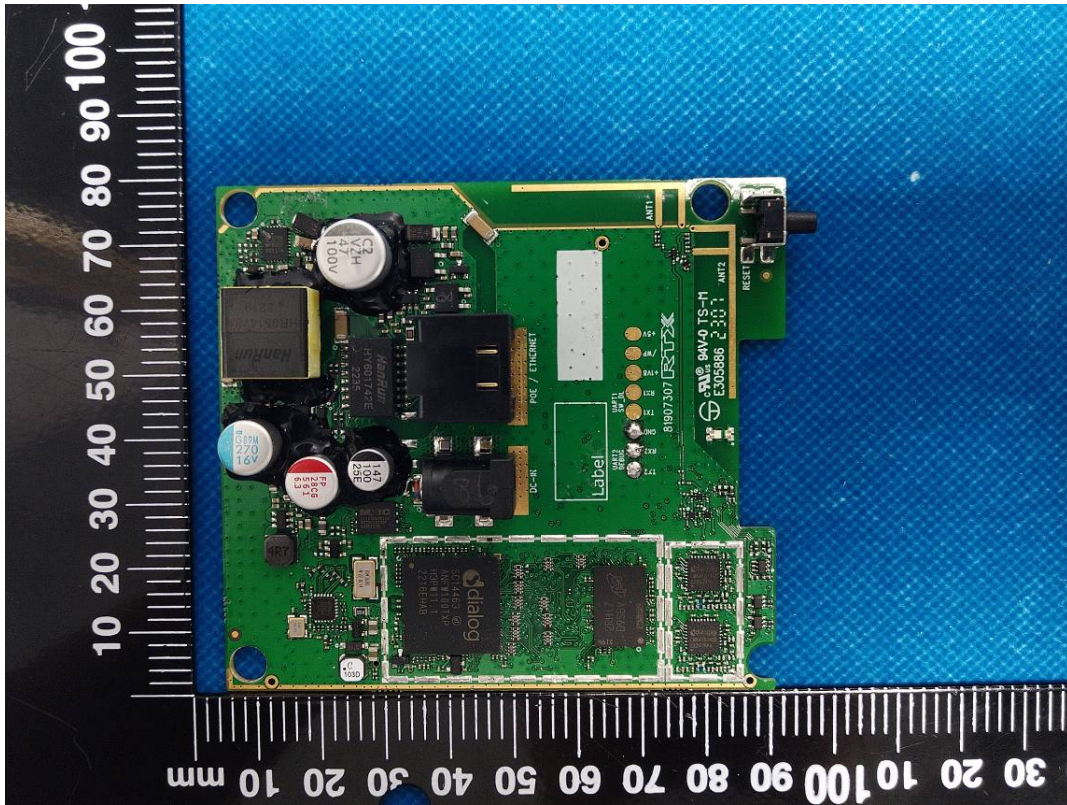

EUT INTERNAL PHOTOGRAPHS

Model: RTX9431

Model: 8328 SIP-DECT SINGLE BASE STATION