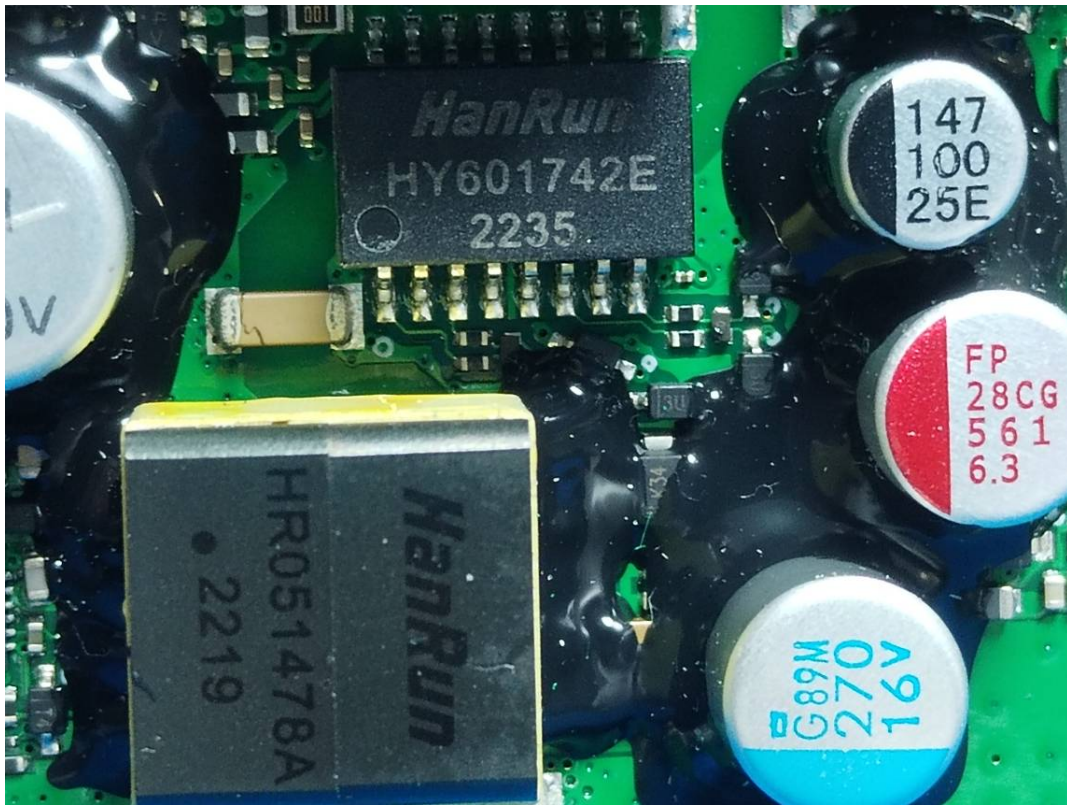

EUT INTERNAL PHOTOGRAPHS

Model: RTX9431

Model: 8328 SIP-DECT SINGLE BASE STATION