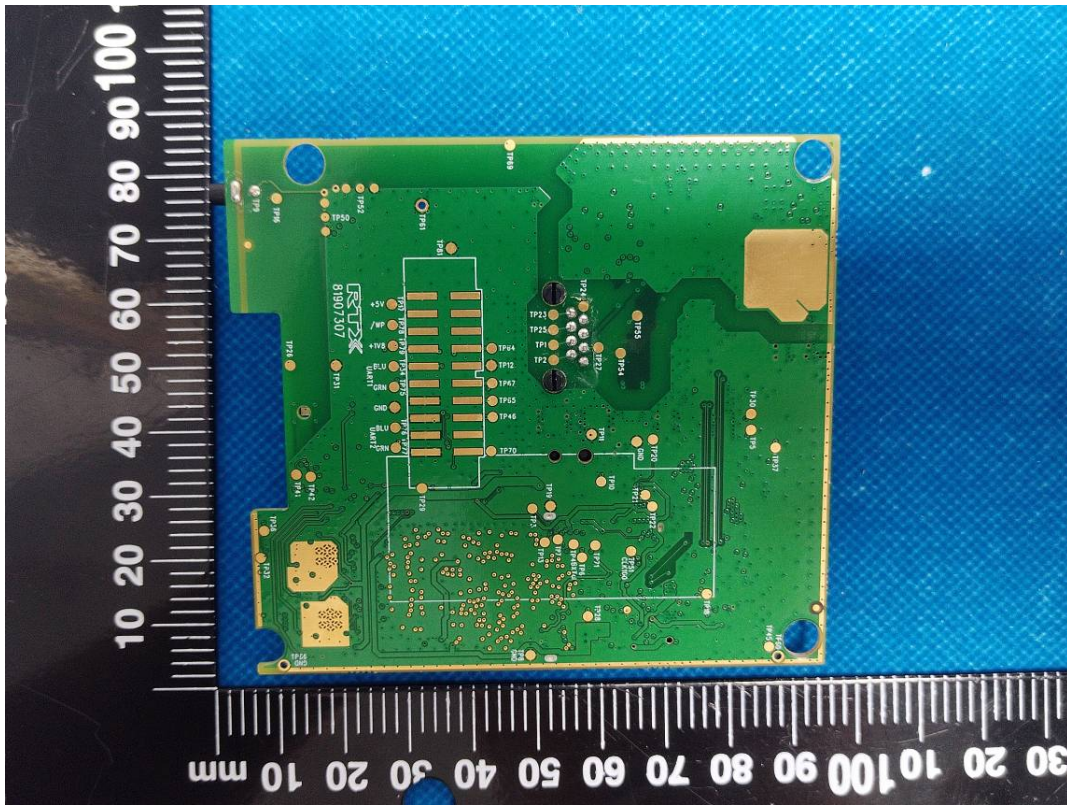

EUT INTERNAL PHOTOGRAPHS

Model: RTX9431

Model: 8328 SIP-DECT SINGLE BASE STATION