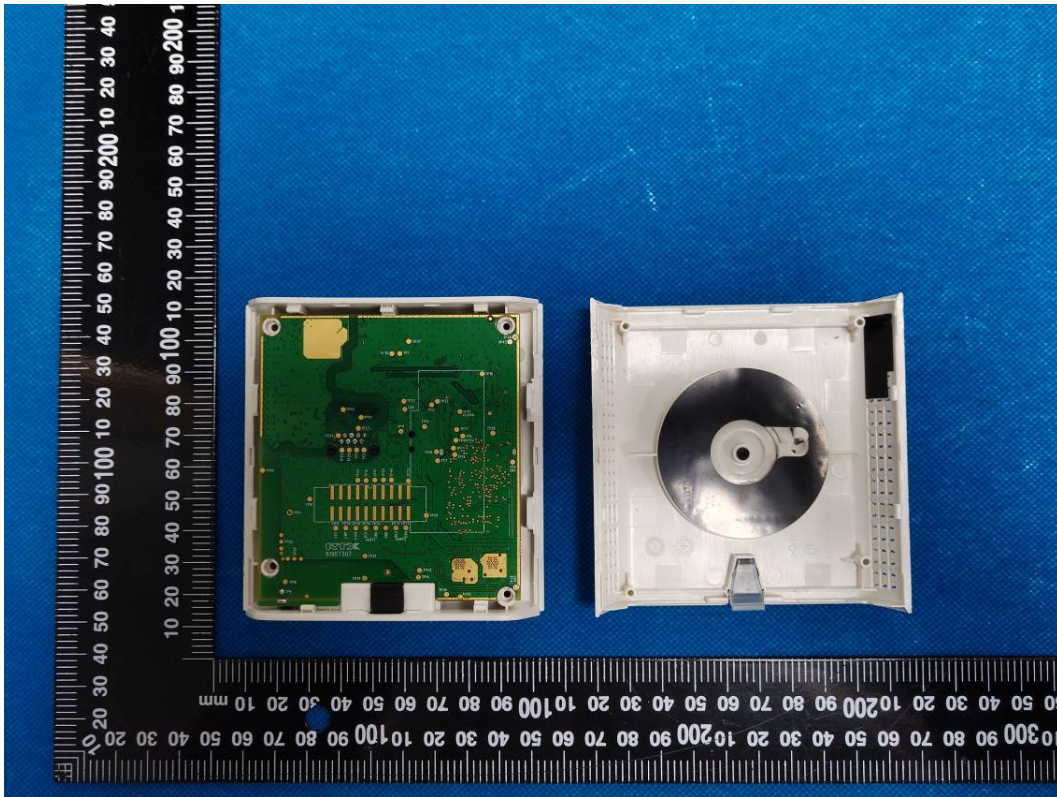

EUT INTERNAL PHOTOGRAPHS

Model: RTX9431

Model: 8328 SIP-DECT SINGLE BASE STATION