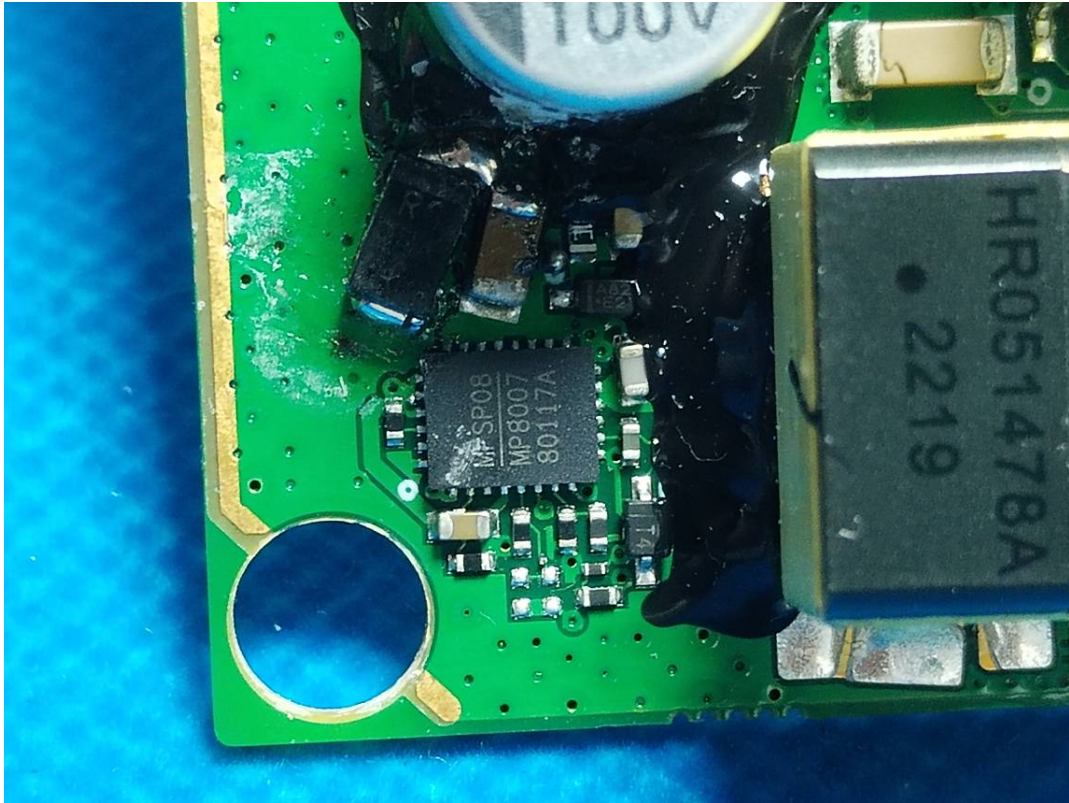

EUT INTERNAL PHOTOGRAPHS

Model: RTX9431

Model: 8328 SIP-DECT SINGLE BASE STATION