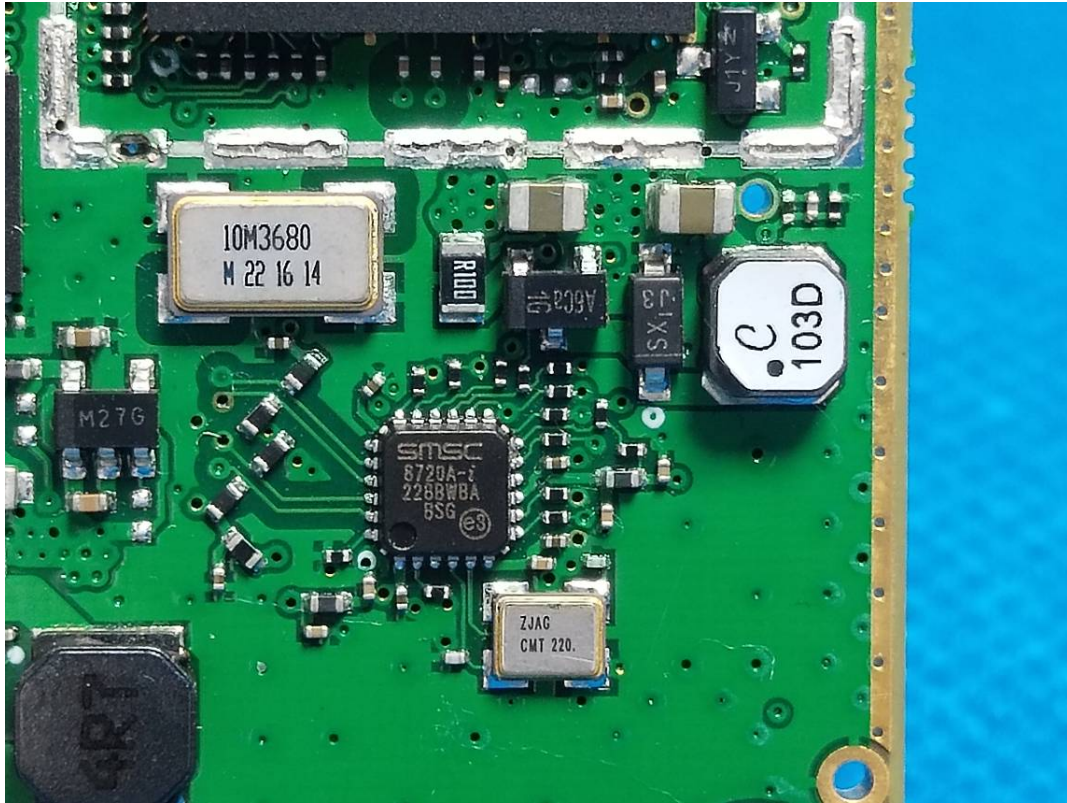

EUT INTERNAL PHOTOGRAPHS

Model: RTX9431

Model: 8328 SIP-DECT SINGLE BASE STATION