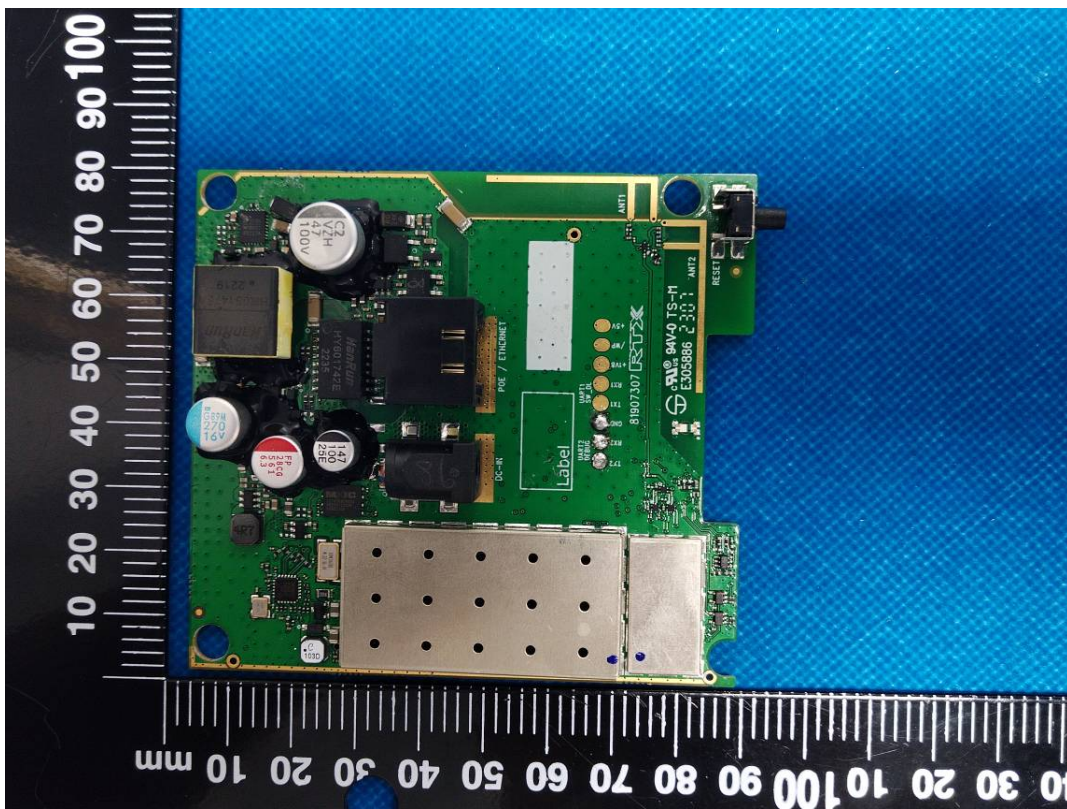

EUT INTERNAL PHOTOGRAPHS

Model: RTX9431

Model: 8328 SIP-DECT SINGLE BASE STATION