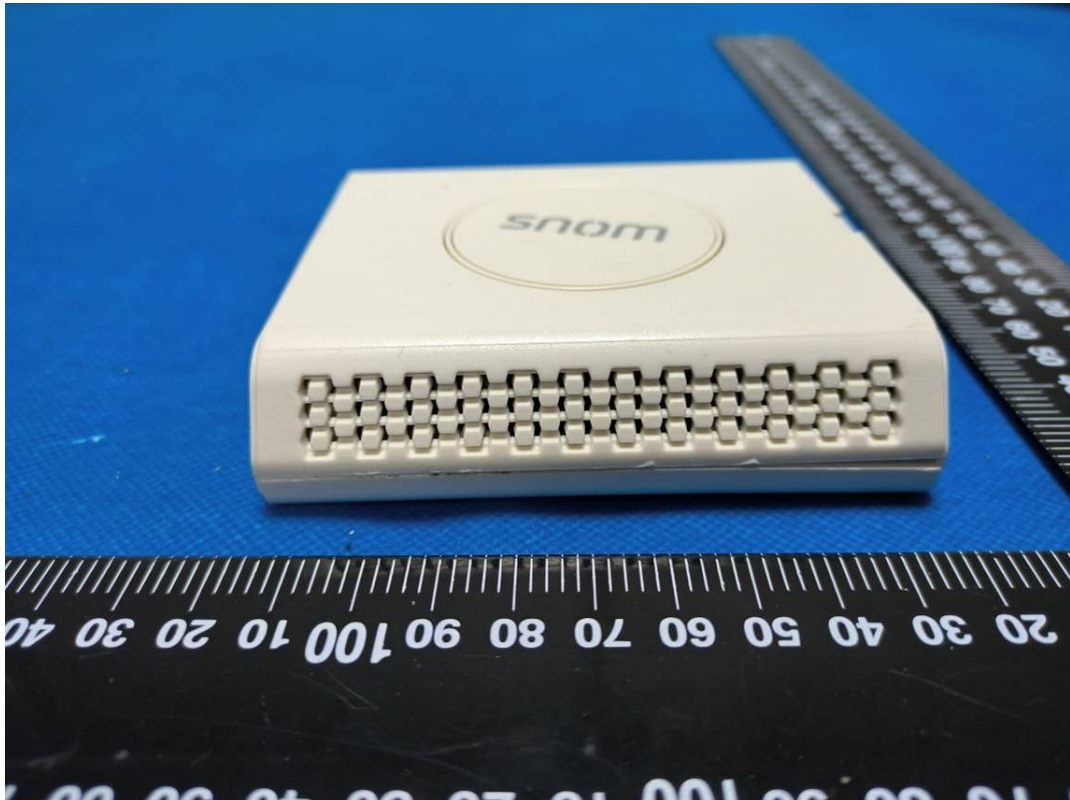

EUT EXTERNAL PHOTOGRAPHS

Model: RTX9431

Model: 8328 SIP-DECT SINGLE BASE STATION