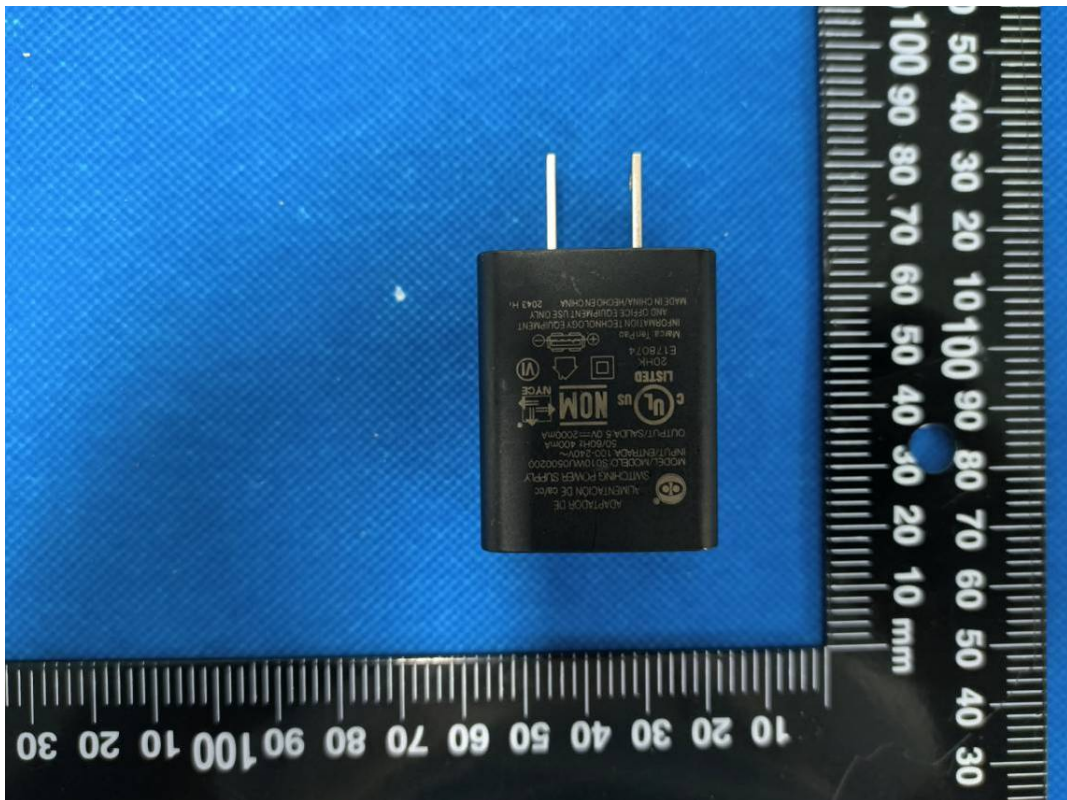

EUT EXTERNAL PHOTOGRAPHS

Model: RTX9431

Model: 8328 SIP-DECT SINGLE BASE STATION