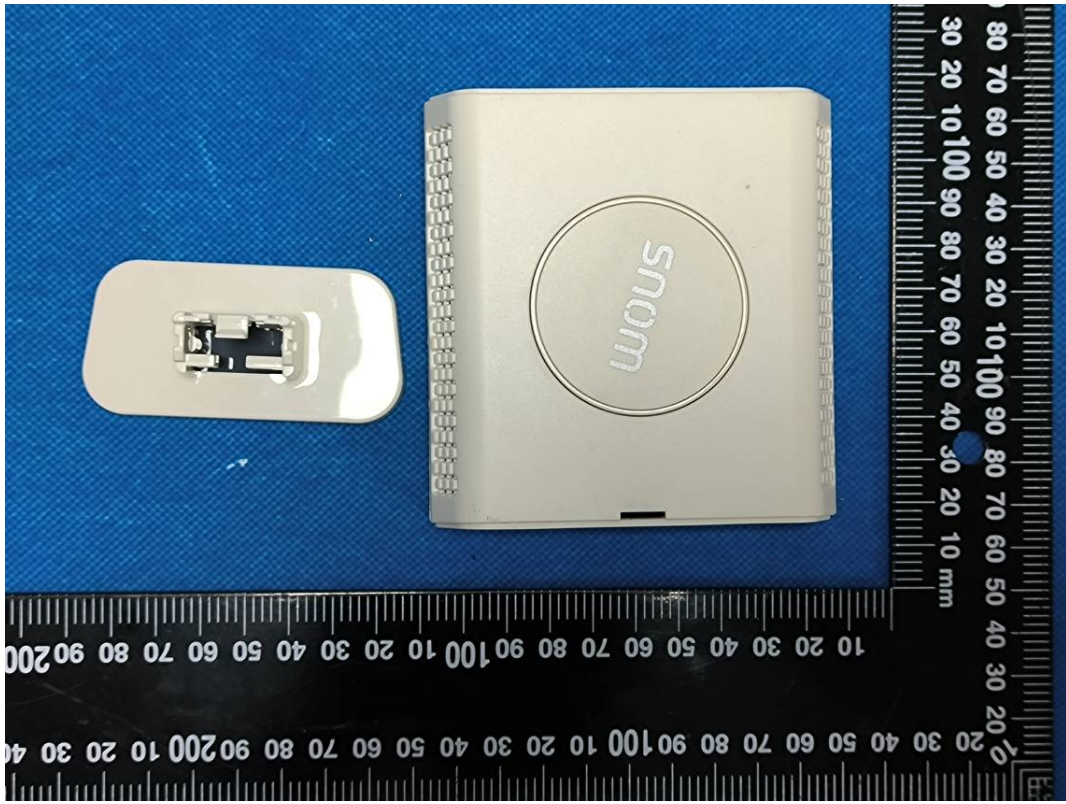

EUT EXTERNAL PHOTOGRAPHS

Model: RTX9431

Model: 8328 SIP-DECT SINGLE BASE STATION