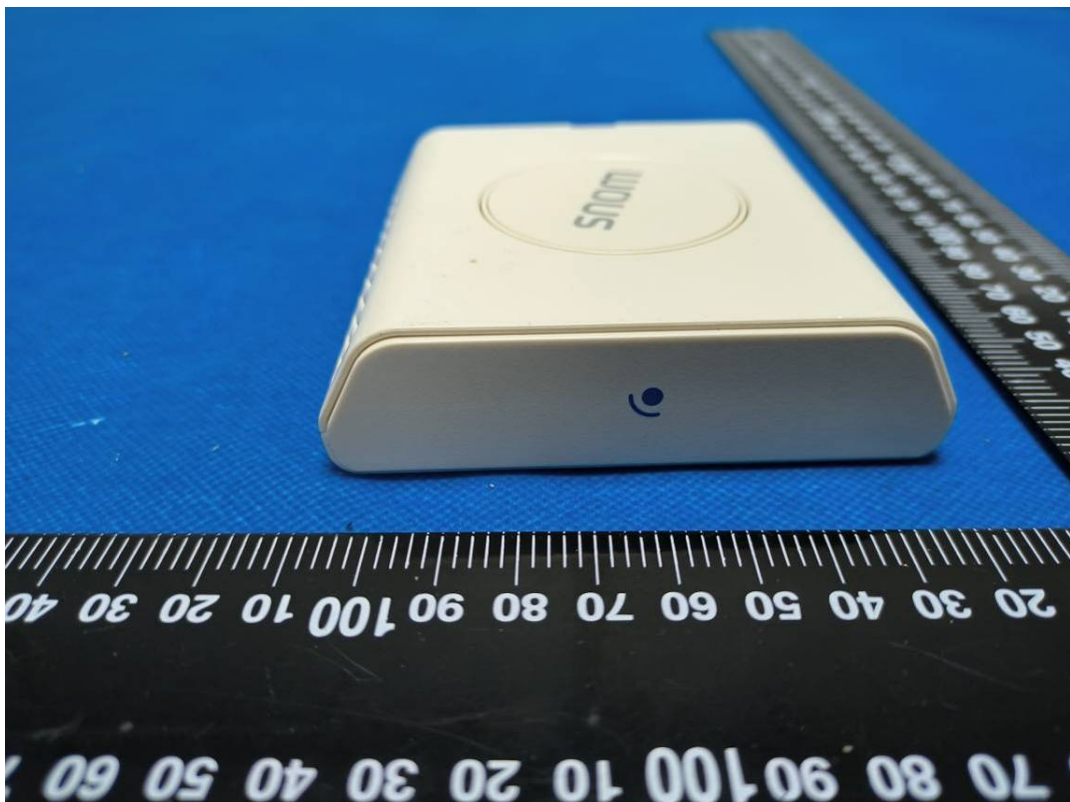

EUT EXTERNAL PHOTOGRAPHS

Model: RTX9431

Model: 8328 SIP-DECT SINGLE BASE STATION