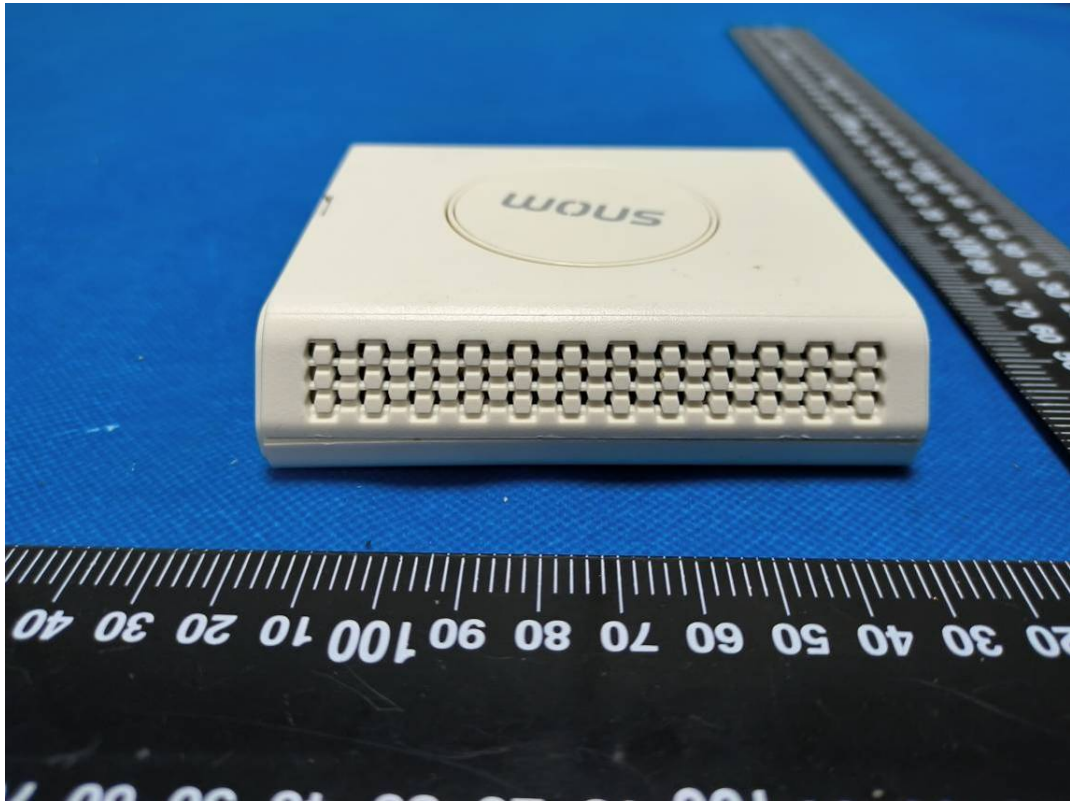

EUT EXTERNAL PHOTOGRAPHS

Model: RTX9431

Model: 8328 SIP-DECT SINGLE BASE STATION