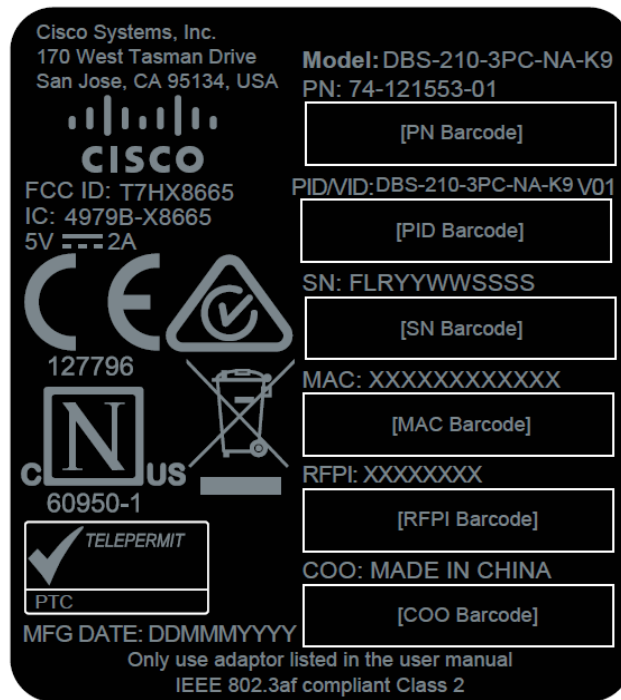

EXHIBIT A - FCC ID LABEL AND LOCATION

FCC ID Label

FCC ID Label Location Information

The label shown shall be permanently affixed at a conspicuous location on the device and be readily visible to the user at the time purchase (Labeling requirements per 2.925)