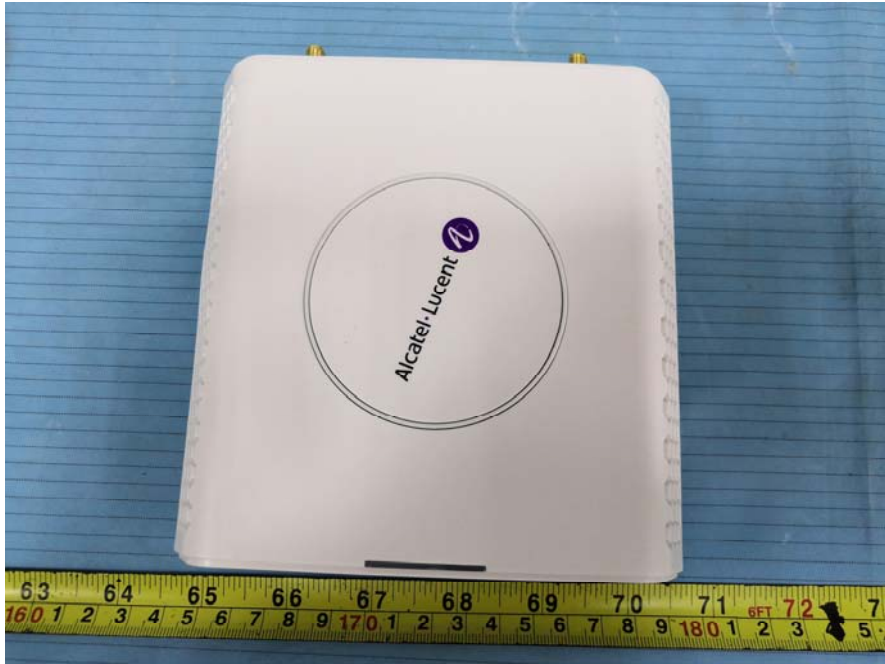

EUT – Front View

EUT – Rear View

EUT – Left View

EUT – Right View

EUT – Top View

EUT – Bottom View

Model: 8378 DECT IP-xBS FOR EXTERNAL ANTENNAS

EUT – Front View

EUT – Rear View

EUT – Left View

EUT – Right View

EUT – Top View

EUT – Bottom View

Model: 8378 DECT IP-xBS OUTDOOR EXTERNAL ANTENNAS

EUT – Husk Front View

EUT – Husk Rear View