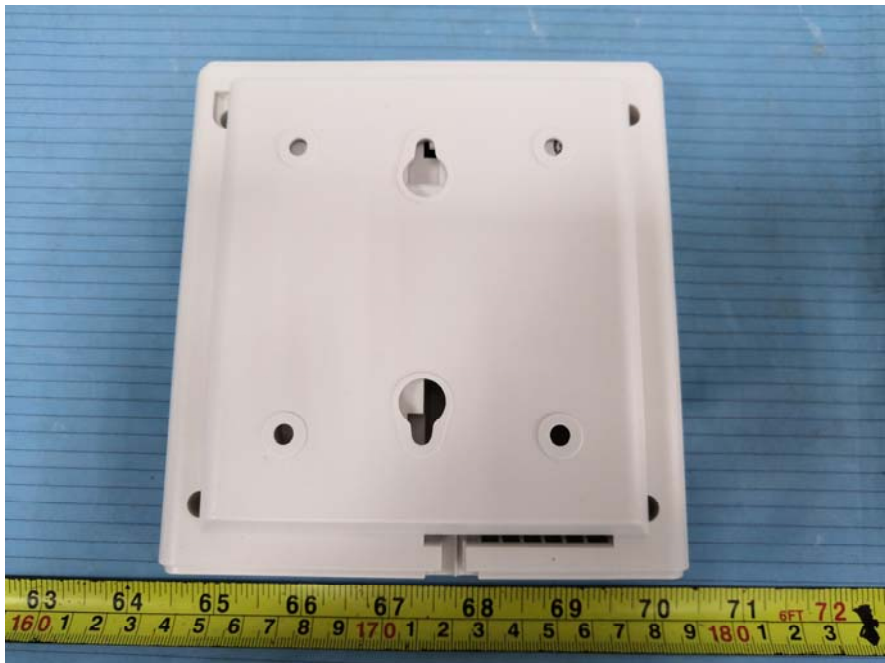

EUT – Front View

EUT – Rear View

EUT – Left View

EUT – Right View

EUT – Top View

EUT – Bottom View

Model: 8378 DECT IP-xBS FOR EXTERNAL ANTENNAS

EUT – Front View

EUT – Rear View

EUT – Left View

EUT – Right View

EUT – Top View

EUT – Bottom View

Model: 8378 DECT IP-xBS OUTDOOR EXTERNAL ANTENNAS

EUT – Husk Front View

EUT – Husk Rear View