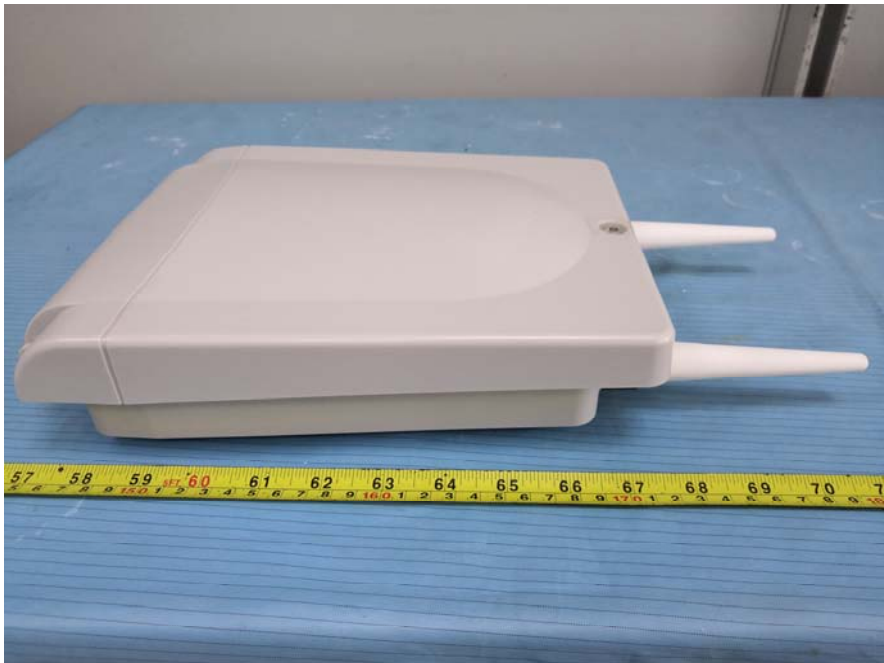

EUT – Husk Right View