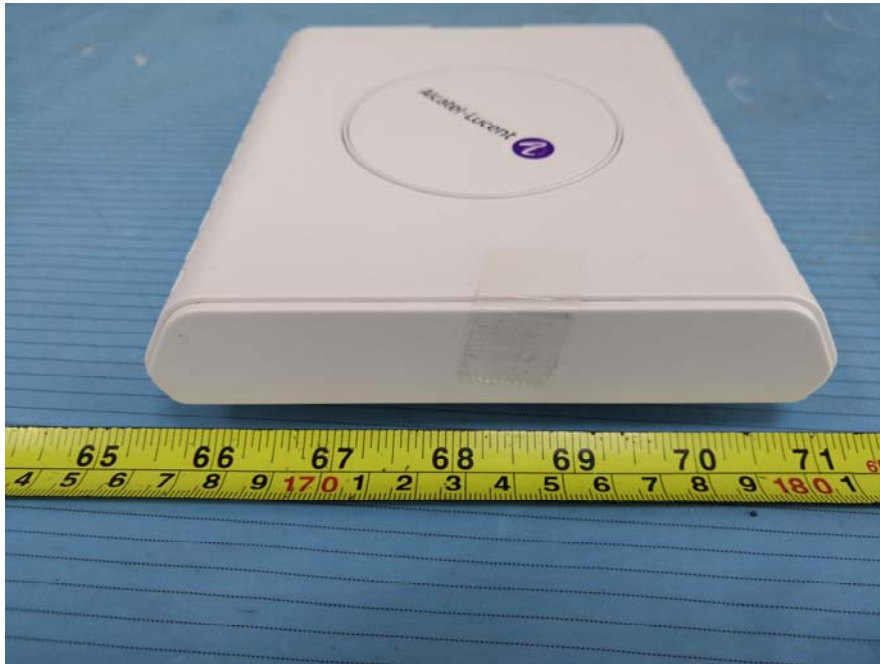

Model: RTX8663 Ext

EUT – Front View

EUT – Rear View

EUT – Left View

EUT – Right View

EUT – Top View

EUT – Bottom View

Model: 8378 DECT IP-xBS INTEGRATED ANTENNAS

EUT – Front View

EUT – Rear View

EUT – Left View

EUT – Right View

EUT – Top View

EUT – Bottom View

Model: 8378 DECT IP-xBS FOR EXTERNAL ANTENNAS

EUT – Front View