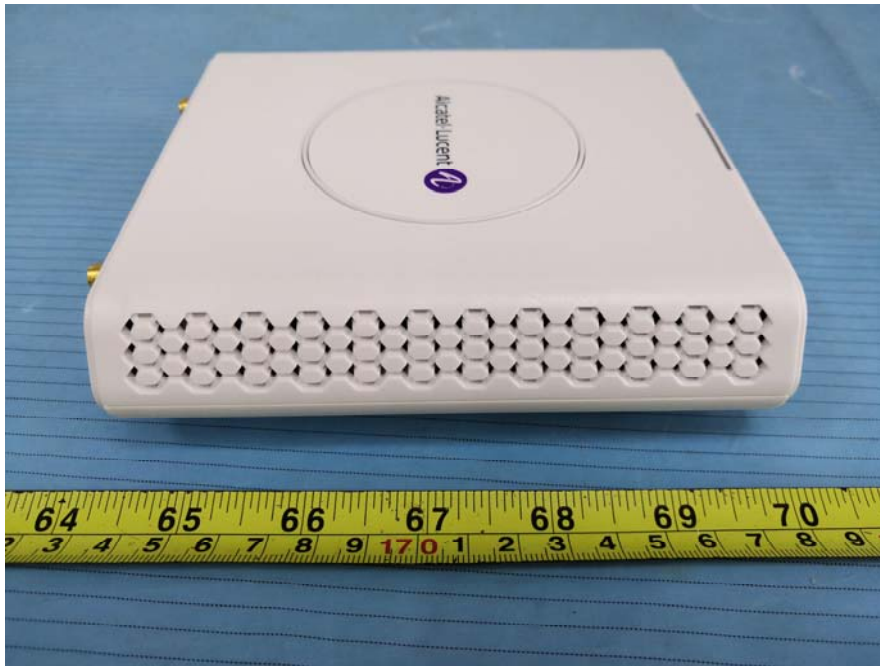

Model: RTX8663 Ext

EUT – Front View

EUT – Rear View

EUT – Left View

EUT – Right View

EUT – Top View

EUT – Bottom View

Model: 8378 DECT IP-xBS INTEGRATED ANTENNAS

EUT – Front View

EUT – Rear View

EUT – Left View

EUT – Right View

EUT – Top View

EUT – Bottom View

Model: 8378 DECT IP-xBS FOR EXTERNAL ANTENNAS

EUT – Front View