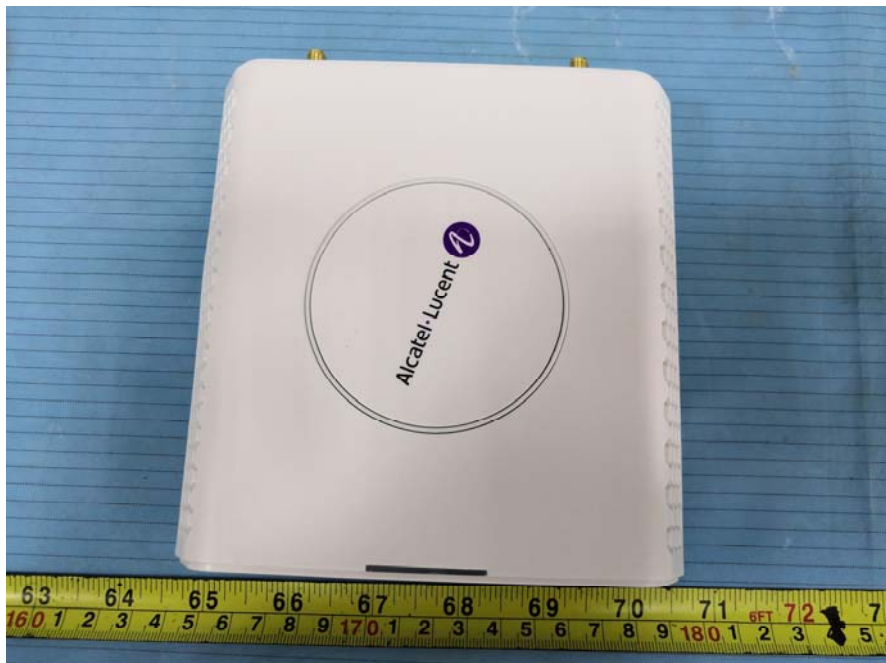

EUT – Right View

EUT – Top View

EUT – Bottom View

EUT – Adapter View

EUT – Adapter Label View

 SWITCHING POWER SUPPLY  

MODEL: S018BAM0500200 

INPUT: 100-240V ~ 50/60Hz 500mA 