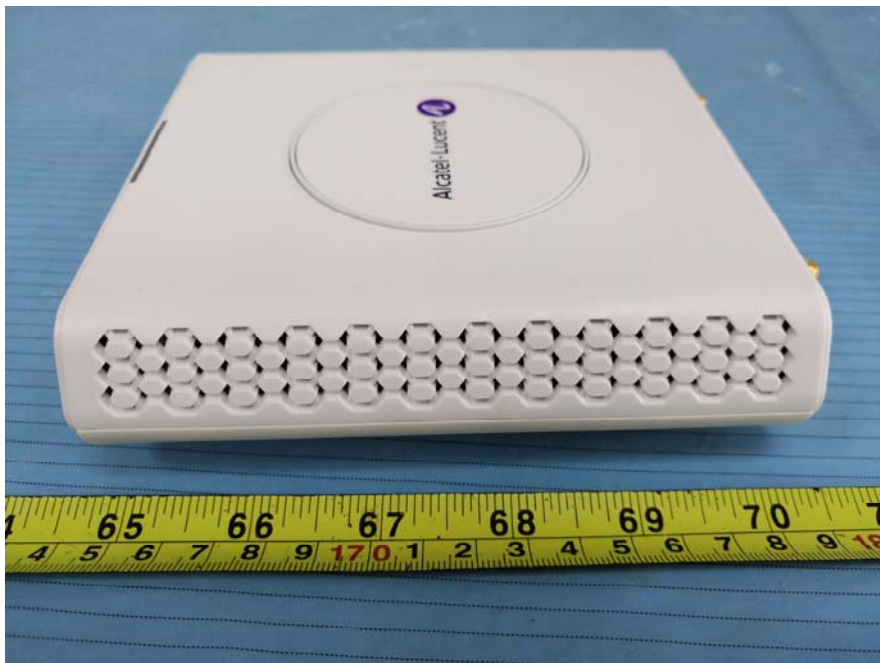

Model: RTX8663 Ext

EUT – Front View

EUT – Rear View

EUT – Left View

EUT – Right View

EUT – Top View

EUT – Bottom View

Model: 8378 DECT IP-xBS INTEGRATED ANTENNAS

EUT – Front View

EUT – Rear View

EUT – Left View

EUT – Right View

EUT – Top View

EUT – Bottom View

Model: 8378 DECT IP-xBS FOR EXTERNAL ANTENNAS

EUT – Front View